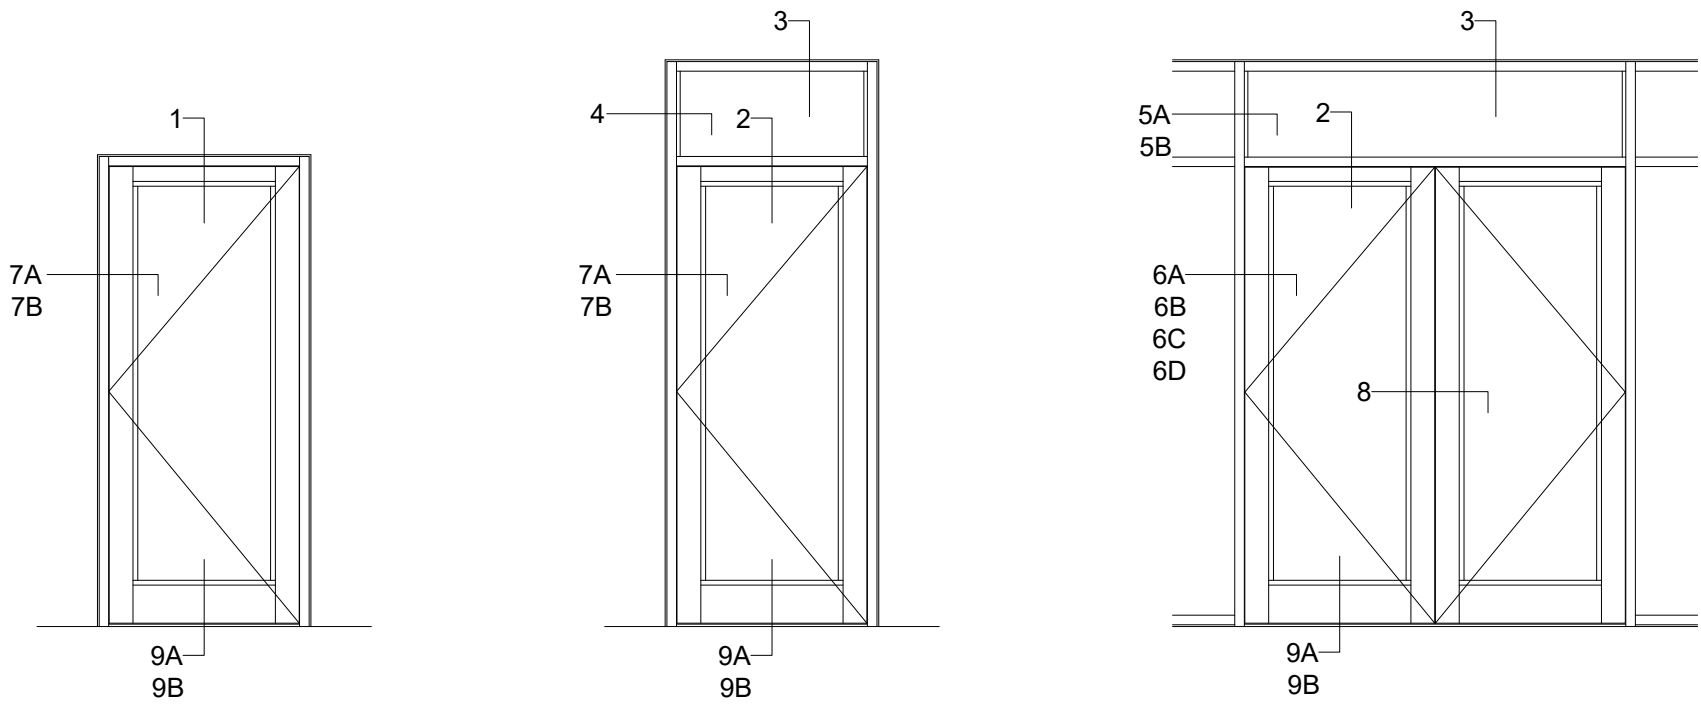

Oldcastle BuildingEnvelope®

1-866-Oldcastle (653-2278) - www.obe.com

ArmorDefend™ Wide Stile Entrance
7/16" ArmorGarde™ / ArmorGarde™ Plus Monolithic Glazing in Door

(Drawing numbers---i.e.,D2621---used as CAD detail reference only)

Table of Contents

ArmorDefend™ Wide Stile Entrance

ArmorDefend™ (Wet Glazed) Storefront Framing - D2621

**7/16" ARMORGARDE™ / ARMORGARDE™ PLUS GLAZING IN DOOR,
1" ARMORGARDE™ / ARMORGARDE™ PLUS GLAZING IN FRAME**