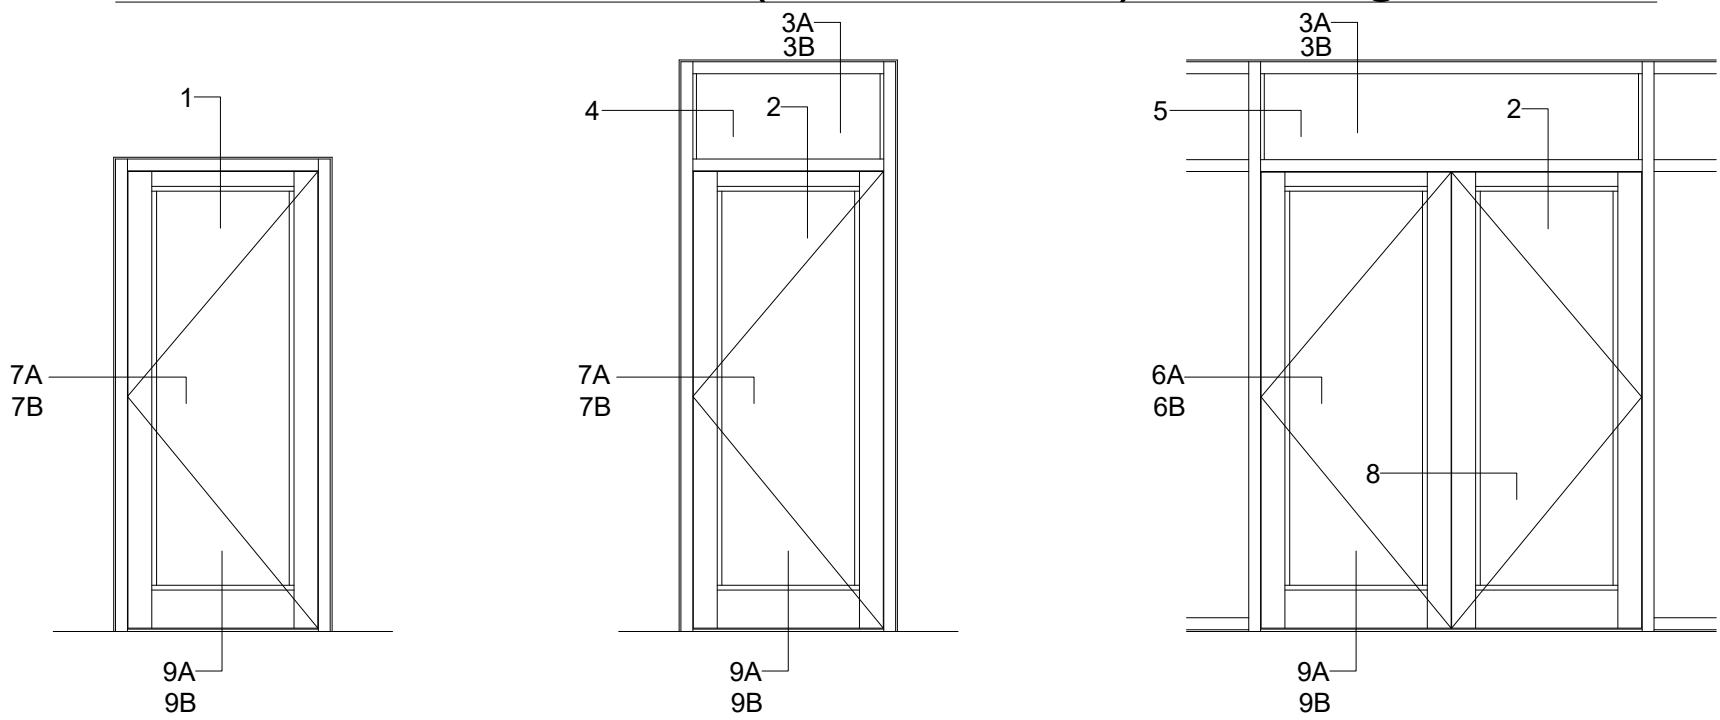

ArmorDefend™ Wide Stile Entrance

ArmorDefend™ (Dry Glazed) Storefront Framing - D2622

7/16" ARMORGARDE™ / ARMORGARDE™ PLUS GLAZING IN DOOR,
1" ARMORGARDE™ / ARMORGARDE™ PLUS GLAZING IN FRAME

<p>1 HEADER - NO TRANSOM</p>	<p>2 HEADER WITH TRANSOM</p>	<p>3 TRANSOM HEAD</p>	<p>4 TRANSOM JAMB</p>
<p>5A TRANSOM W/ SIDELITE - TUBULAR JAMB</p>	<p>5B TRANSOM W/ SIDELITE - OPEN BACK JAMB</p>	<p>6A TUBULAR DOOR JAMB W/ SIDELITE</p>	<p>6B OPEN BACK DOOR JAMB W/ SIDELITE</p>
<p>6C TUBULAR DOOR JAMB W/ SIDELITE - CONT. GEAR HINGE</p>	<p>6D OPEN BACK DOOR JAMB W/ SIDELITE - CONT. GEAR HINGE</p>	<p>7A DOOR JAMB - NO SIDELITE</p>	<p>7B DOOR JAMB - NO SIDELITE - CONT. GEAR HINGE</p>
<p>8 MEETING STILES</p>			
<p>M GLAZING OPTIONS</p>			
<p>9A 8" BOTTOM RAIL & THRESHOLD</p>	<p>9B 10" BOTTOM RAIL & THRESHOLD</p>		

ArmorDefend™ Wide Stile Entrance ArmorDefend™ Plus (Wet Glazed) Framing - D2623

**7/16" ARMORGARDE™ / ARMORGARDE™ PLUS GLAZING IN DOOR,
1-1/4" ARMORGARDE™ / ARMORGARDE™ PLUS GLAZING IN FRAME**

<p>1 HEADER - NO TRANSOM</p>	<p>2 HEADER W/ TRANSOM</p>	<p>3A TRANSOM HEAD OPTION 1</p>
<p>4 TRANSOM JAMB</p>	<p>5 TRANSOM WITH SIDELITE</p>	<p>6A DOOR JAMB WITH SIDELITE</p>
<p>6B DOOR JAMB WITH SIDELITE - CONTINUOUS GEAR HINGE</p>	<p>7A DOOR JAMB - NO SIDELITE</p>	<p>7B DOOR JAMB - NO SIDELITE - CONTINUOUS GEAR HINGE</p>
<p>8 MEETING STILES</p>	<p>9A 8" BOTTOM RAIL & THRESHOLD</p>	
<p>9B 10" BOTTOM RAIL & THRESHOLD</p>		
<p>M GLAZING OPTIONS</p>		