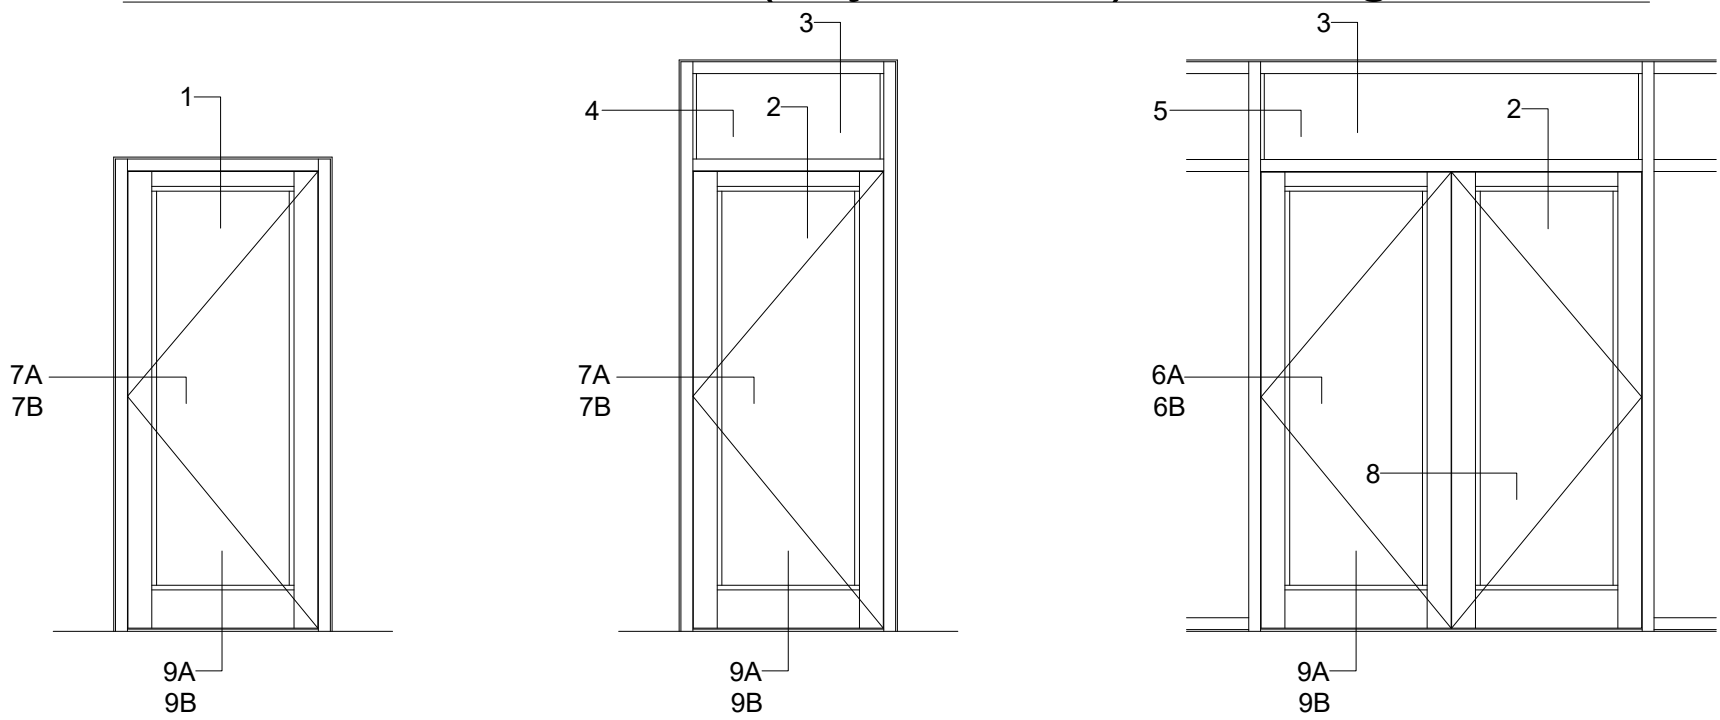

ArmorDefend™ Wide Stile Entrance

ArmorDefend™ Plus (Dry Glazed) Framing - D2624

7/16" ARMORGARDE™ / ARMORGARDE™ PLUS GLAZING IN DOOR,
1-1/4" ARMORGARDE™ / ARMORGARDE™ PLUS GLAZING IN FRAME

1 HEADER - NO TRANSOM	2 HEADER W/ TRANSOM	3 TRANSOM HEAD
4 TRANSOM JAMB	5 TRANSOM WITH SIDELITE	6A DOOR JAMB WITH SIDELITE
6B DOOR JAMB WITH SIDELITE - CONTINUOUS GEAR HINGE	7A DOOR JAMB - NO SIDELITE	7B DOOR JAMB - NO SIDELITE - CONTINUOUS GEAR HINGE
8 MEETING STILES		9A 8" BOTTOM RAIL & THRESHOLD
M GLAZING OPTIONS		9B 10" BOTTOM RAIL & THRESHOLD