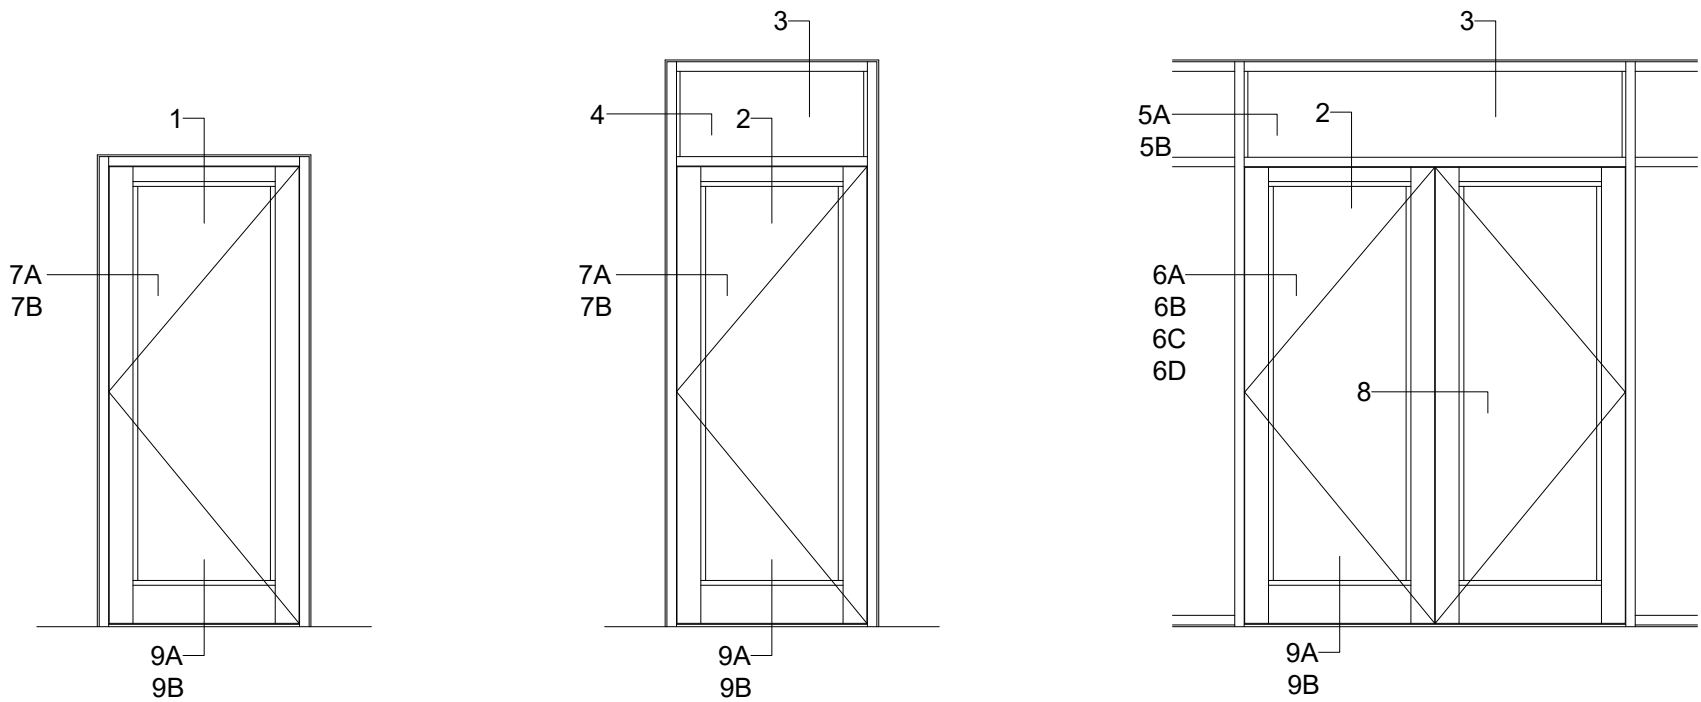

ArmorDefend™ Wide Stile Entrance

ArmorDefend™ (Dry Glazed) Storefront Framing - D2622

7/16" ARMORGARDE™ / ARMORGARDE™ PLUS GLAZING IN DOOR,
1" ARMORGARDE™ / ARMORGARDE™ PLUS GLAZING IN FRAME

1 HEADER - NO TRANSOM	2 HEADER WITH TRANSOM	3 TRANSOM HEAD	4 TRANSOM JAMB
5A TRANSOM W/ SIDELITE - TUBULAR JAMB	5B TRANSOM W/ SIDELITE - OPEN BACK JAMB	6A TUBULAR DOOR JAMB W/ SIDELITE	6B OPEN BACK DOOR JAMB W/ SIDELITE
6C TUBULAR DOOR JAMB W/ SIDELITE - CONT. GEAR HINGE	6D OPEN BACK DOOR JAMB W/ SIDELITE - CONT. GEAR HINGE	7A DOOR JAMB - NO SIDELITE	7B DOOR JAMB - NO SIDELITE - CONT. GEAR HINGE
8 MEETING STILES			
M GLAZING OPTIONS			
9A 8" BOTTOM RAIL & THRESHOLD	9B 10" BOTTOM RAIL & THRESHOLD