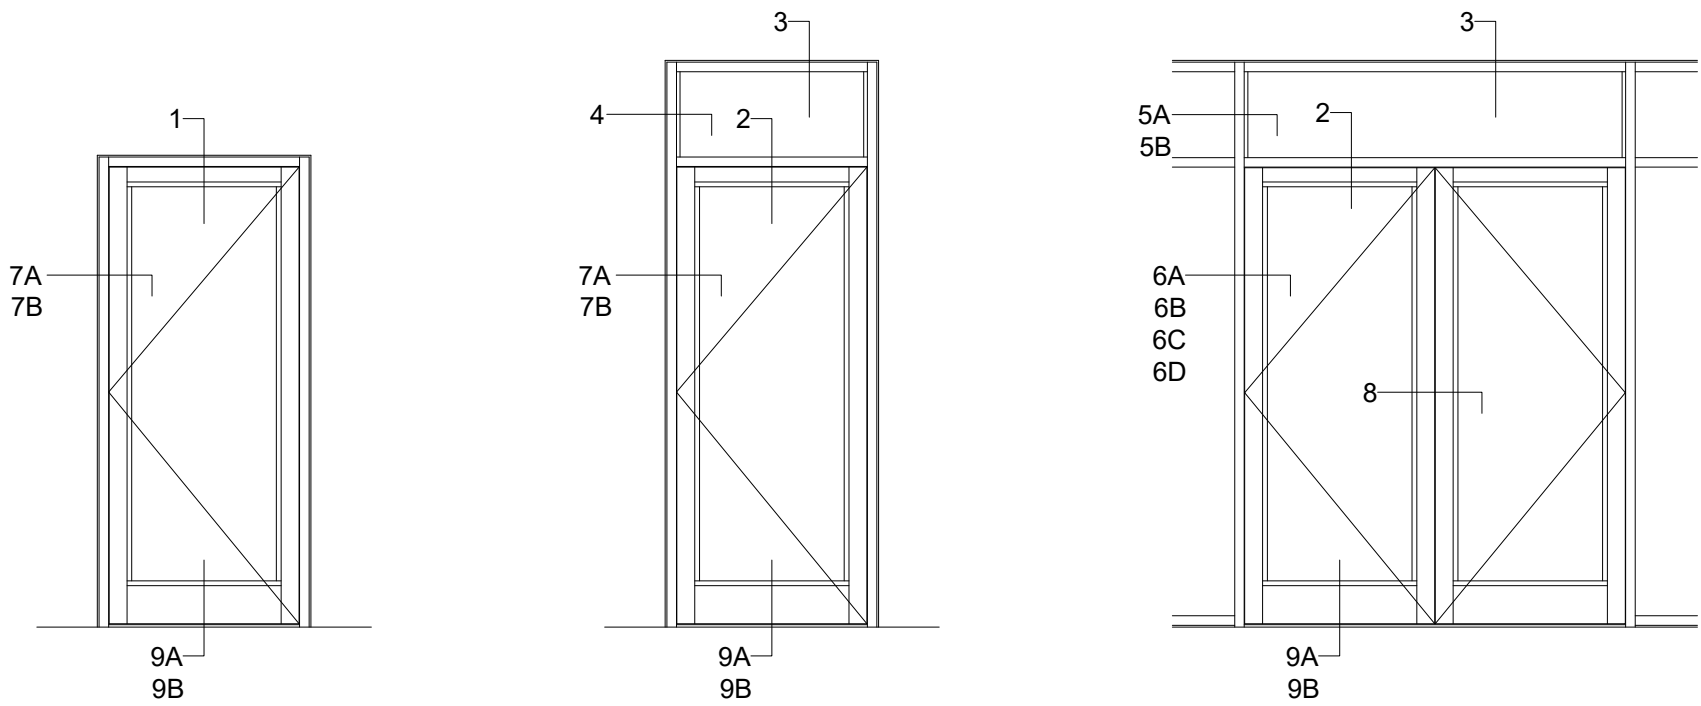

Oldcastle BuildingEnvelope®

1-866-Oldcastle (653-2278) - www.obe.com

ArmorDefend™ Medium Stile Entrance
7/16" ArmorGarde™ / ArmorGarde™ Plus Monolithic Glazing in Door

(Drawing numbers---i.e.,D2601---used as CAD detail reference only)

Table of Contents

ArmorDefend™ Medium Stile Entrance

ArmorDefend™ (Wet Glazed) Storefront Framing - D2601

**7/16" ARMORGARDE™ / ARMORGARDE™ PLUS GLAZING IN DOOR,
1" ARMORGARDE™ / ARMORGARDE™ PLUS GLAZING IN FRAME**