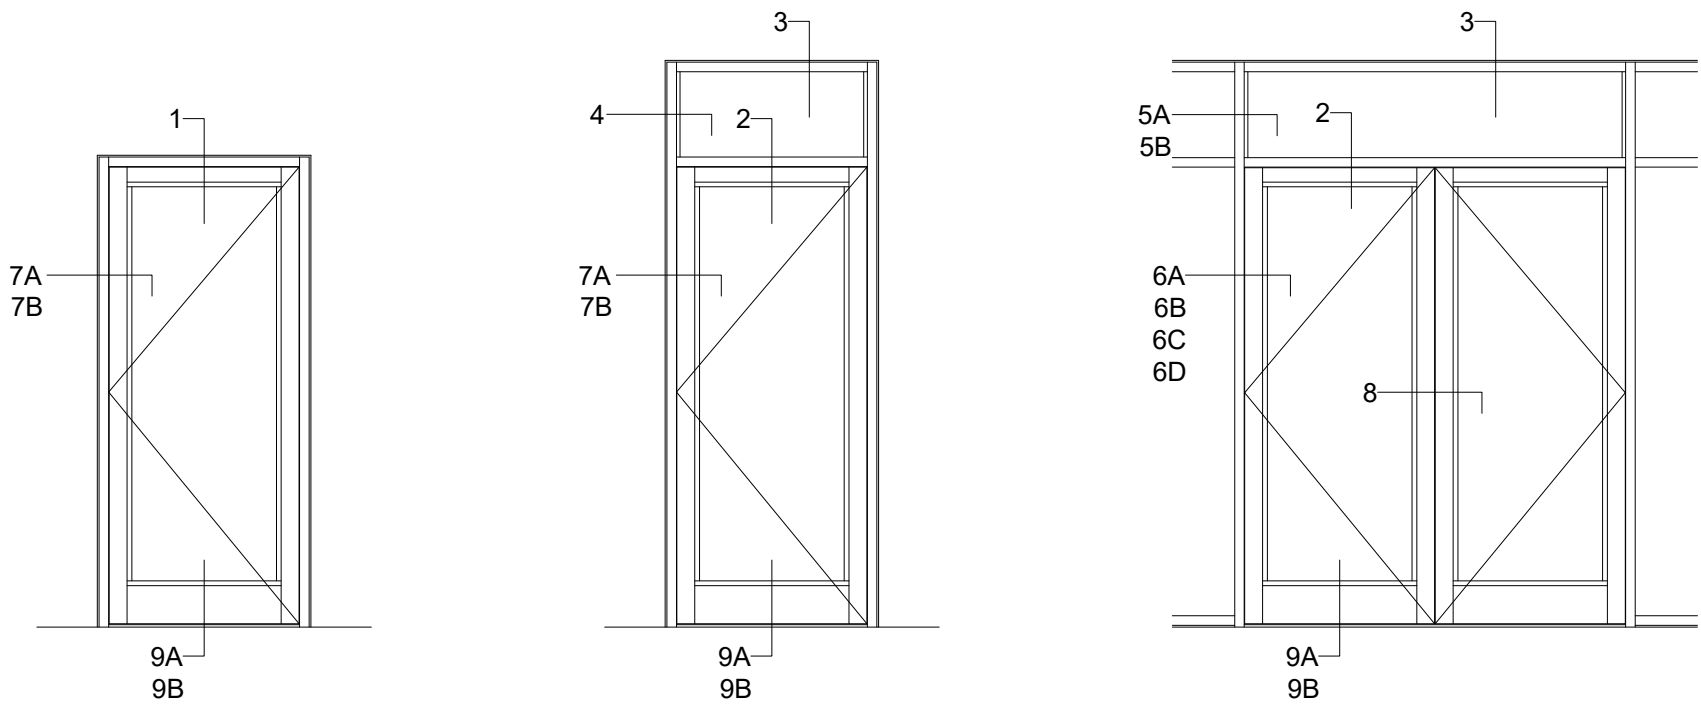

ArmorDefend™ Medium Stile Entrance

ArmorDefend™ (Dry Glazed) Storefront Framing - D2602

**7/16" ARMORGARDE™ / ARMORGARDE™ PLUS GLAZING IN DOOR,
1" ARMORGARDE™ / ARMORGARDE™ PLUS GLAZING IN FRAME**

1	2	3	4
HEADER - NO TRANSOM	HEADER WITH TRANSOM	TRANSOM HEAD	TRANSOM JAMB
5A	5B	6A	6B
TRANSOM W/ SIDELITE - TUBULAR JAMB	TRANSOM W/ SIDELITE - OPEN BACK JAMB	TUBULAR DOOR JAMB W/ SIDELITE	OPEN BACK DOOR JAMB W/ SIDELITE
6C	6D	7A	7B
TUBULAR DOOR JAMB W/ SIDELITE - CONT. GEAR HINGE	OPEN BACK DOOR JAMB W/ SIDELITE - CONT. GEAR HINGE	DOOR JAMB - NO SIDELITE	DOOR JAMB - NO SIDELITE - CONT. GEAR HINGE
8	MEETING STILES		
M	GLAZING OPTIONS		
9A	8" BOTTOM RAIL & THRESHOLD		
9B	10" BOTTOM RAIL & THRESHOLD