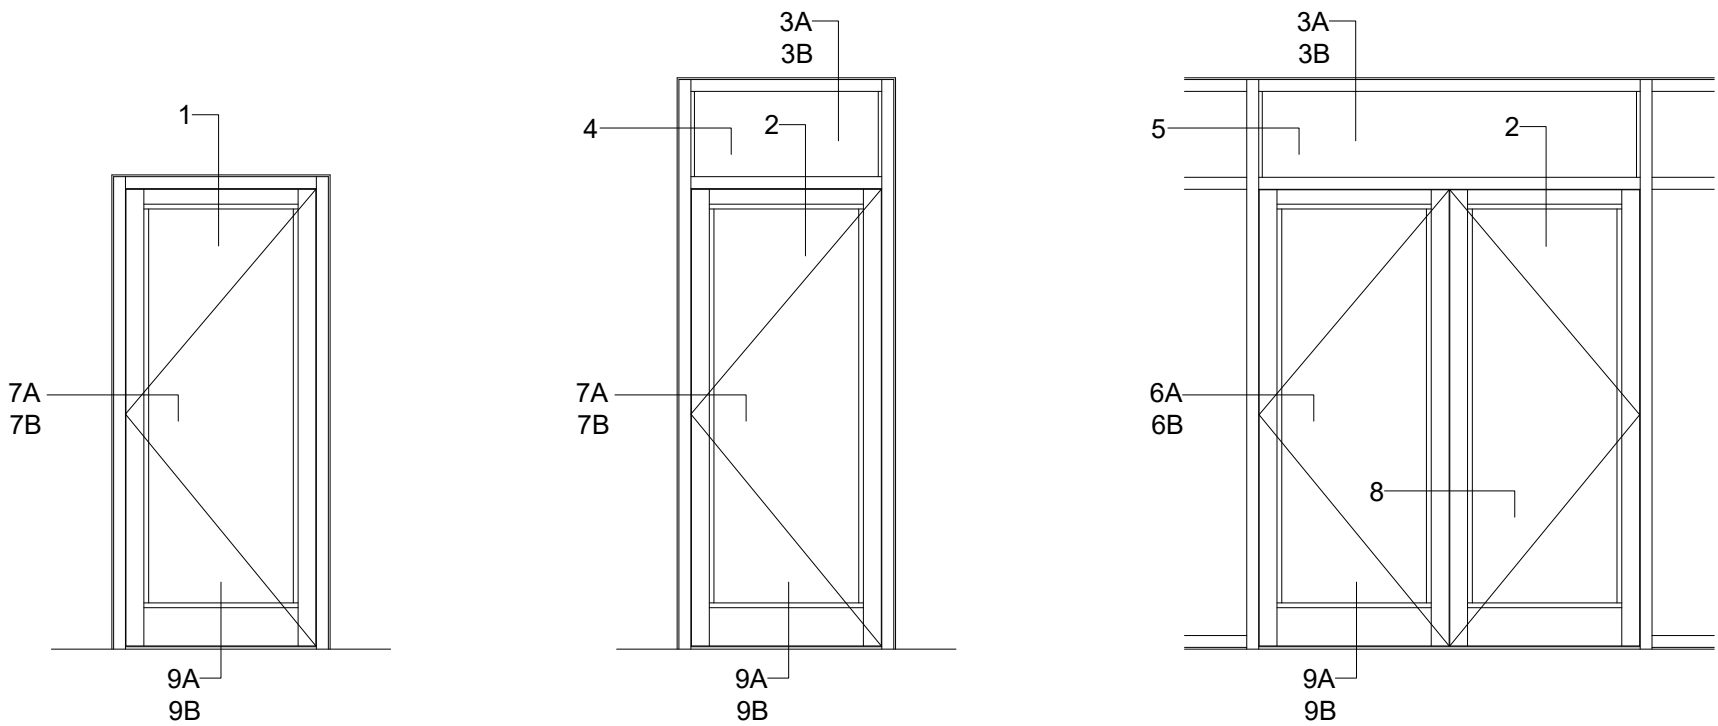

ArmorDefend™ Medium Stile Entrance ArmorDefend™ Plus (Wet Glazed) Framing - D2603

**7/16" ARMORGARDE™ / ARMORGARDE™ PLUS GLAZING IN DOOR,
1-1/4" ARMORGARDE™ / ARMORGARDE™ PLUS GLAZING IN FRAME**

1	2	3B
HEADER - NO TRANSOM	HEADER W/ TRANSOM	TRANSOM HEAD OPTION 2
4	5	6A
TRANSOM JAMB	TRANSOM WITH SIDELITE	DOOR JAMB WITH SIDELITE
6B	7A	7B
DOOR JAMB WITH SIDELITE - CONTINUOUS GEAR HINGE	DOOR JAMB - NO SIDELITE	DOOR JAMB - NO SIDELITE - CONTINUOUS GEAR HINGE
8	9A	9B
MEETING STILES	8" BOTTOM RAIL & THRESHOLD	10" BOTTOM RAIL & THRESHOLD
M	9A	9B
GLAZING OPTIONS	8" BOTTOM RAIL & THRESHOLD	10" BOTTOM RAIL & THRESHOLD