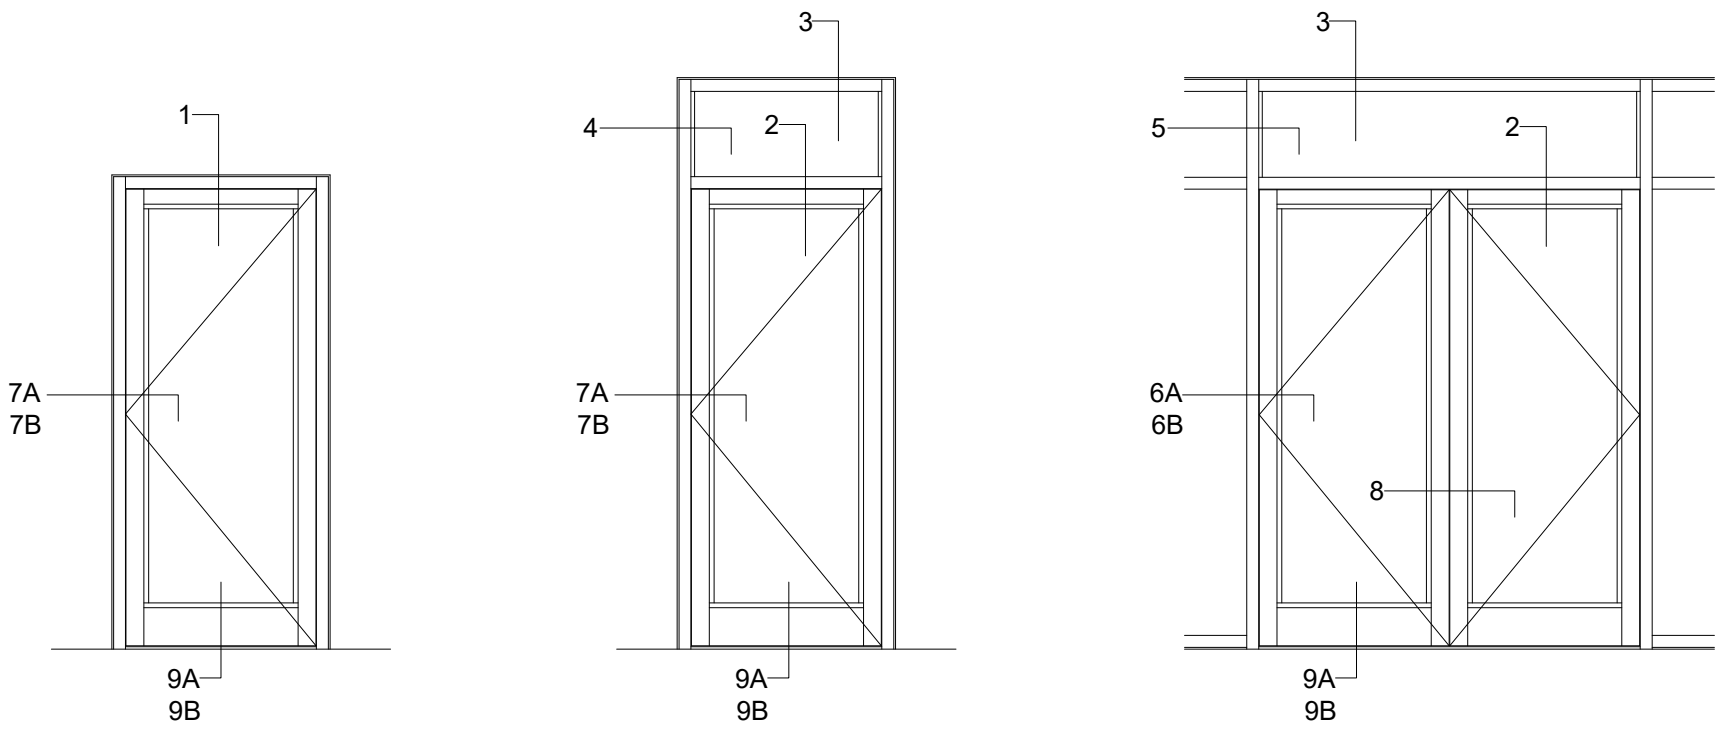

ArmorDefend™ Medium Stile Entrance

ArmorDefend™ Plus (Dry Glazed) Framing - D2604

**7/16" ARMORGARDE™ / ARMORGARDE™ PLUS GLAZING IN DOOR,
1-1/4" ARMORGARDE™ / ARMORGARDE™ PLUS GLAZING IN FRAME**

1	2	3
HEADER - NO TRANSOM	HEADER W/ TRANSOM	TRANSOM HEAD
4	5	6A
TRANSOM JAMB	TRANSOM WITH SIDELITE	DOOR JAMB WITH SIDELITE
6B	7A	7B
DOOR JAMB WITH SIDELITE - CONTINUOUS GEAR HINGE	DOOR JAMB - NO SIDELITE	DOOR JAMB - NO SIDELITE - CONTINUOUS GEAR HINGE
8	9A	9B
MEETING STILES	8" BOTTOM RAIL & THRESHOLD	10" BOTTOM RAIL & THRESHOLD
M		
GLAZING OPTIONS