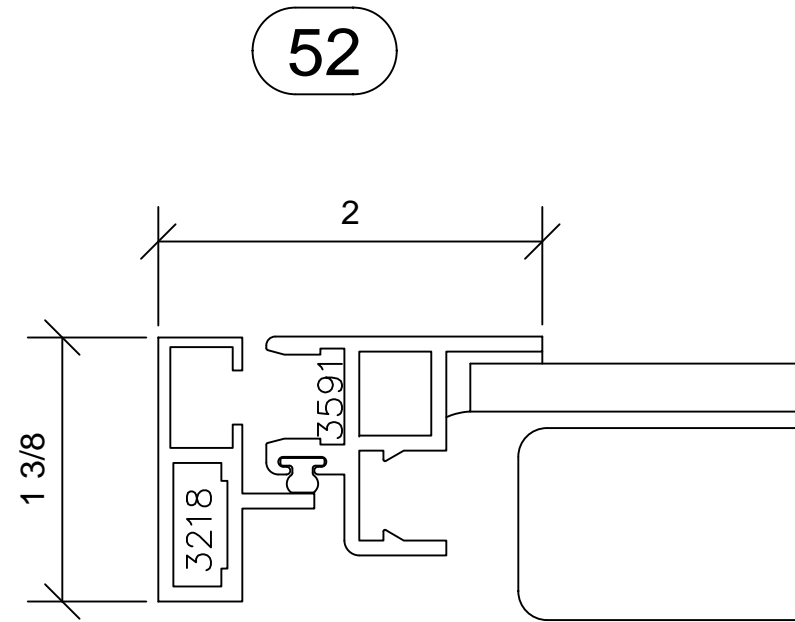

Access Panels 41N

1-3/8" FRAME-1 1/8" SASH DEPTH

-ACCESS PANEL INSERT-

50

51