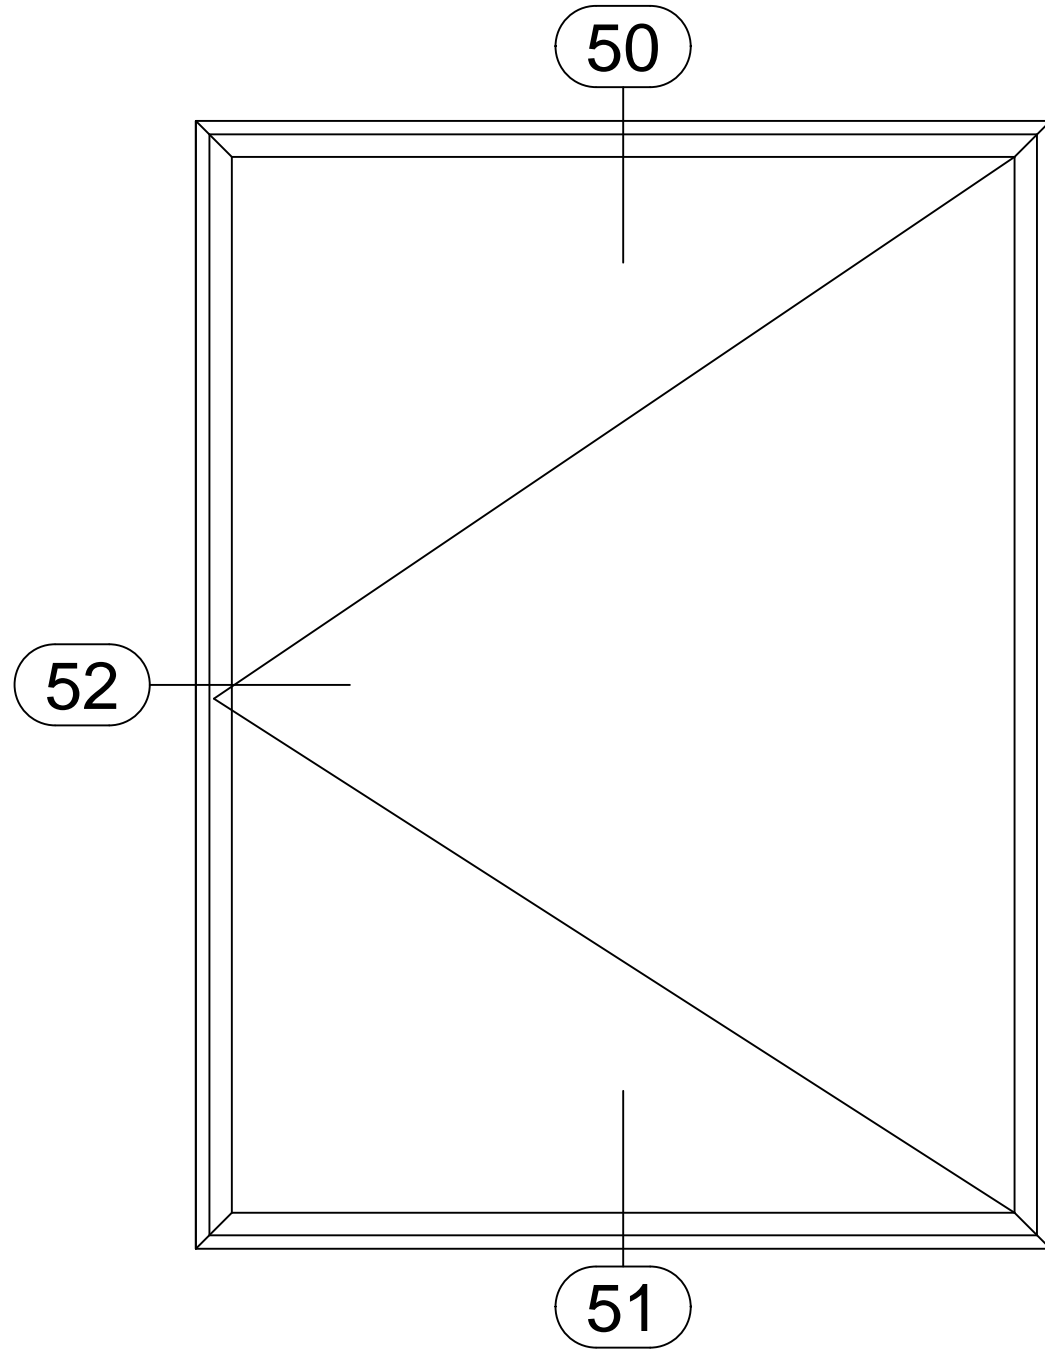

Access Panels 41N

1-3/8" FRAME-1 1/8" SASH DEPTH

-ACCESS PANEL INSERT-

50

51