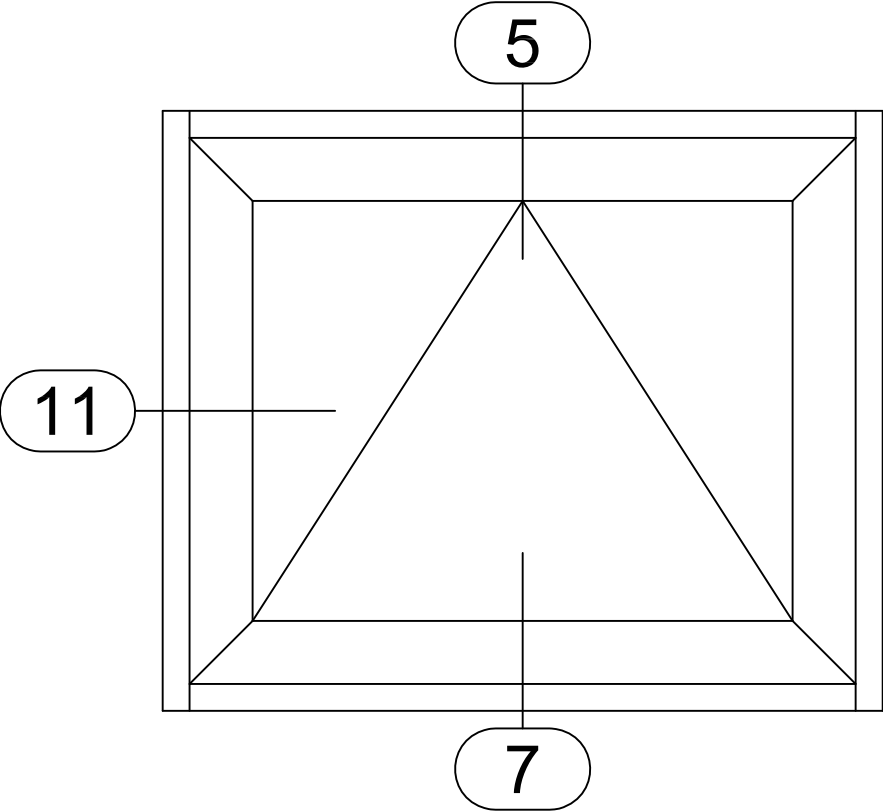

Signature Series 5" Lap

5" SYSTEM DEPTH
AAMA RATING AW-100
LAP SASH TO FRAME

OP001

-OUTWARD PROJECTED-