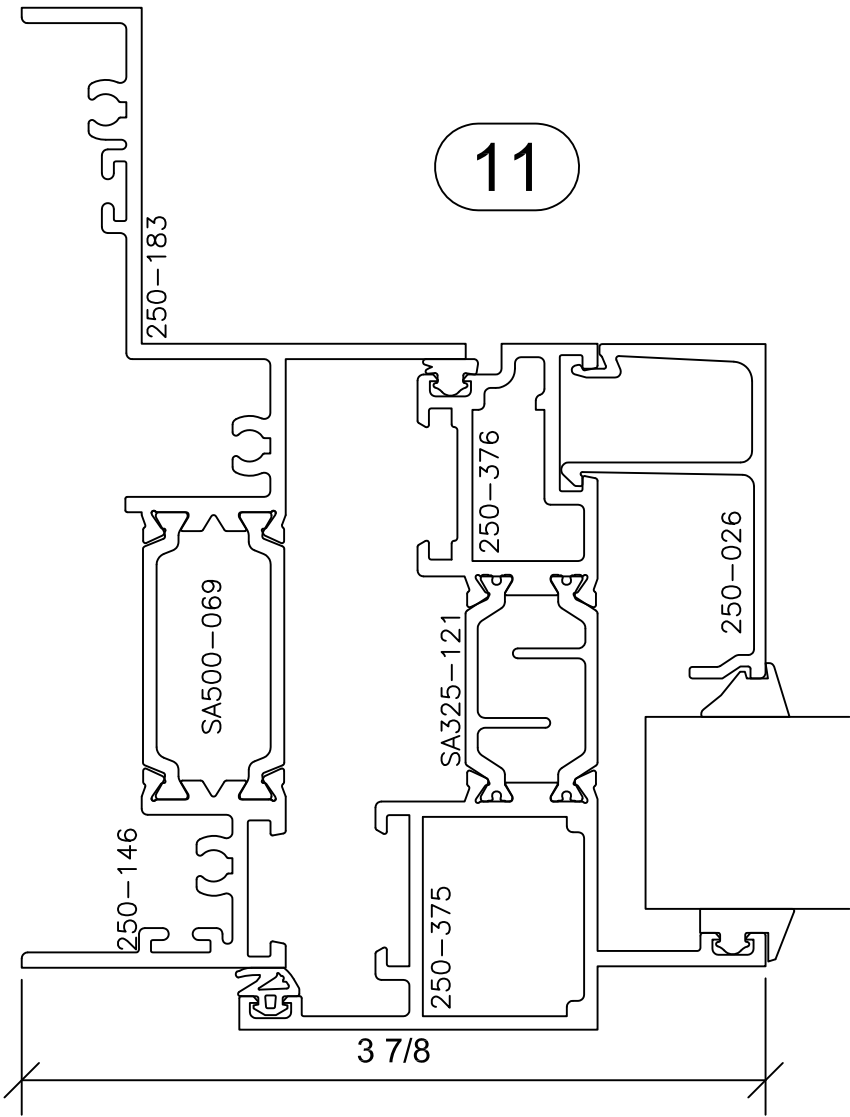

Signature Series 5" Lap

5" SYSTEM DEPTH
AAMA RATING AW-100
LAP SASH TO FRAME

OP001

-OUTWARD PROJECTED-