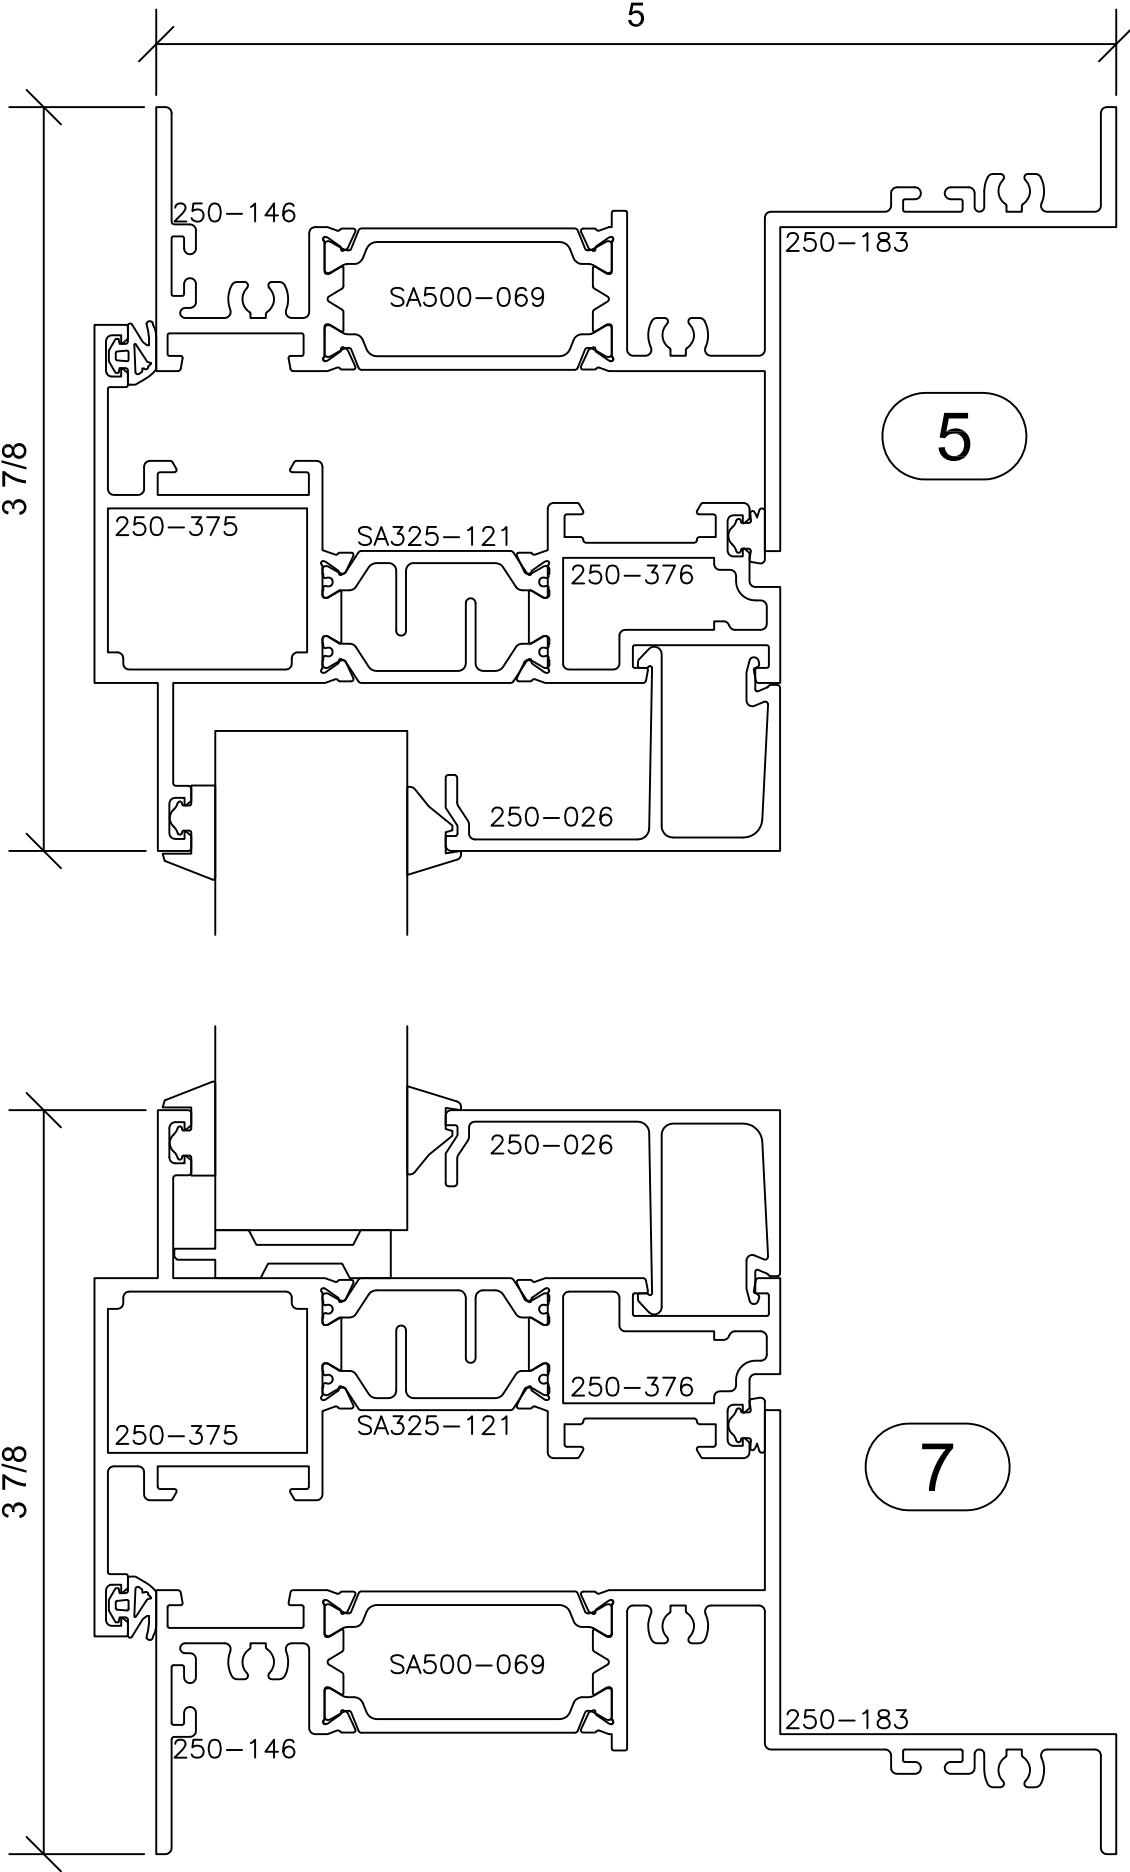

Signature Series 5" Lap

5" SYSTEM DEPTH
AAMA RATING AW-100
LAP SASH TO FRAME

OP001

-OUTWARD PROJECTED-