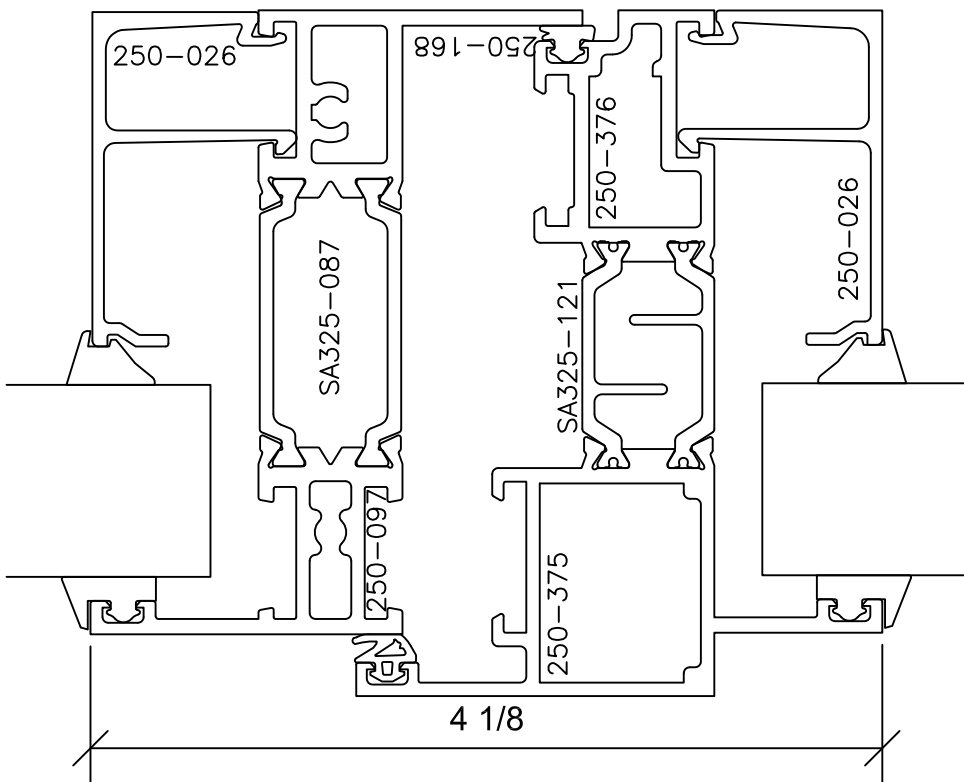

Signature Series 5" Lap

5" SYSTEM DEPTH
AAMA RATING AW-100
LAP SASH TO FRAME

OCR004
-FIXED BY
OUTSWINGING CASEMENT-

Signature Series 5" Lap

5" SYSTEM DEPTH
AAMA RATING AW-100
LAP SASH TO FRAME

11

21

22

23

OCR004
-FIXED BY
OUTSWINGING CASEMENT-