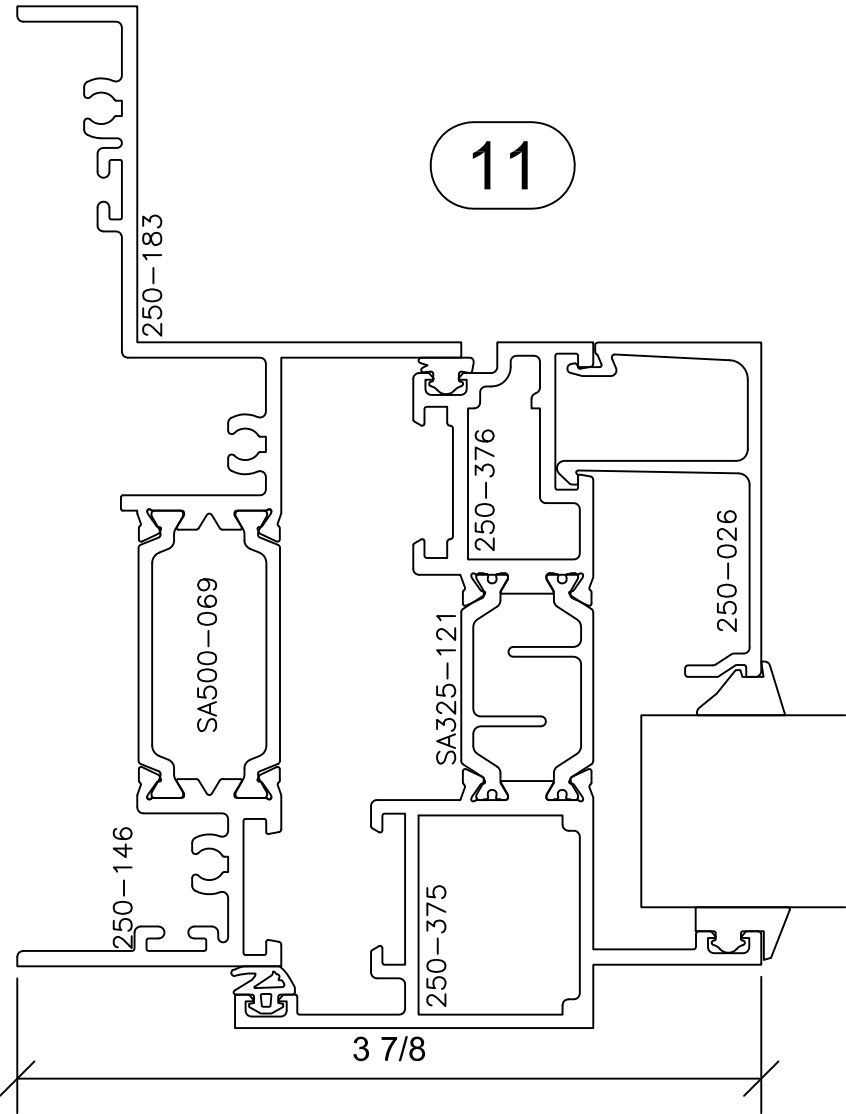

Signature Series 5" Lap

5" SYSTEM DEPTH
AAMA RATING AW-100
LAP SASH TO FRAME

OCR004
-FIXED BY
OUTSWINGING CASEMENT-

Signature Series 5" Lap

5" SYSTEM DEPTH
AAMA RATING AW-100
LAP SASH TO FRAME

11

21

22

23

OCR004
-FIXED BY
OUTSWINGING CASEMENT-