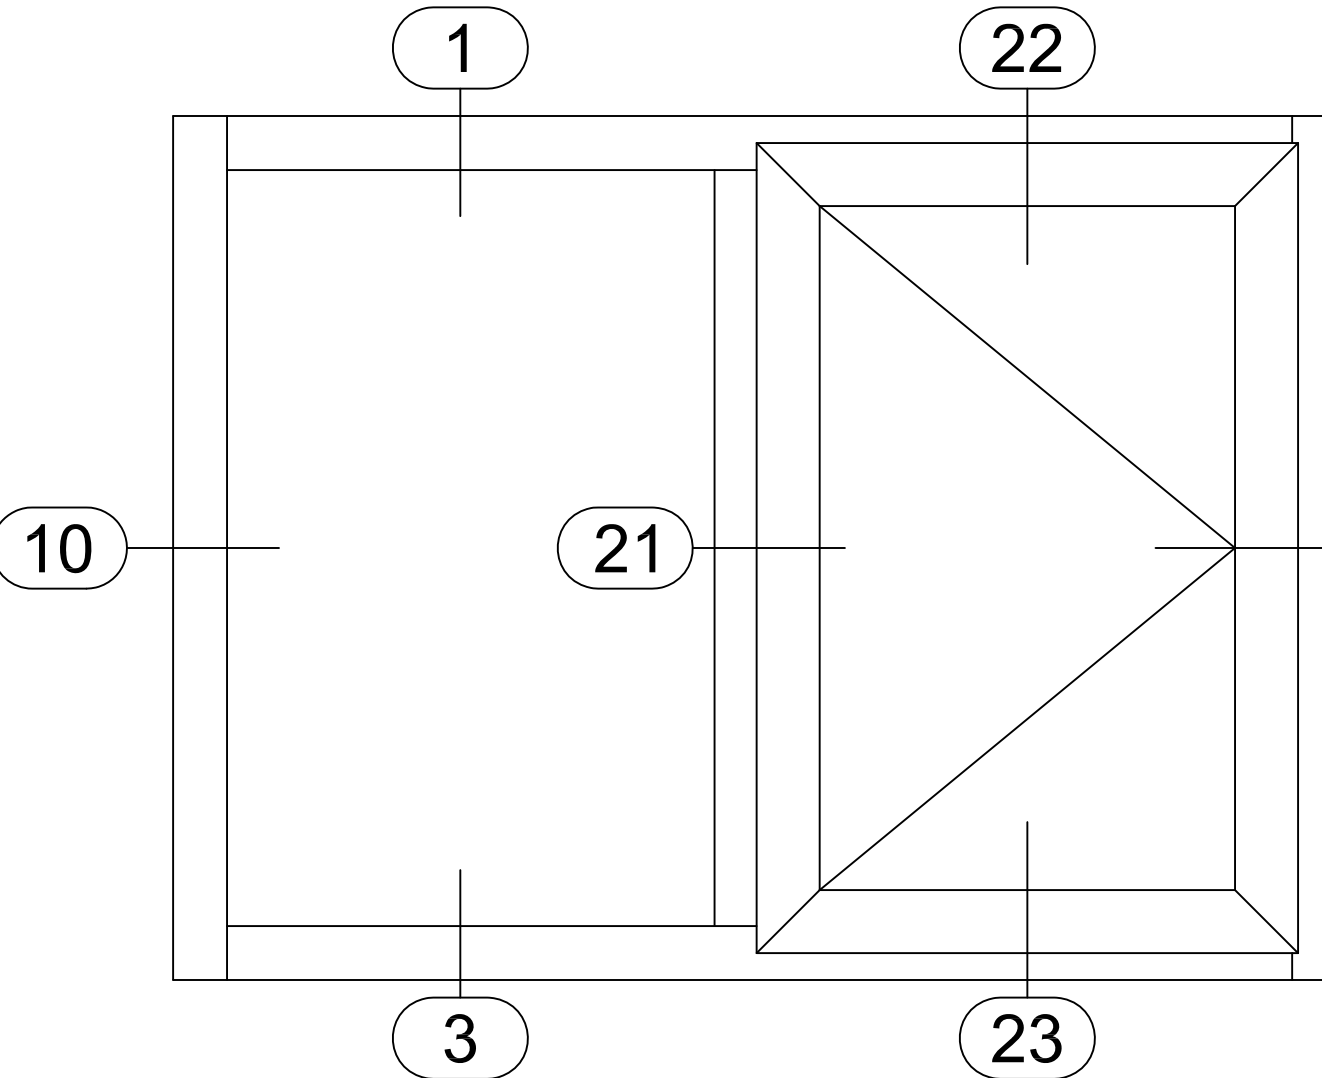

Signature Series 5" Lap

5" SYSTEM DEPTH
AAMA RATING AW-100
LAP SASH TO FRAME

OCR004
-FIXED BY
OUTSWINGING CASEMENT-

Signature Series 5" Lap

5" SYSTEM DEPTH
AAMA RATING AW-100
LAP SASH TO FRAME

11

21

22

23

OCR004
-FIXED BY
OUTSWINGING CASEMENT-