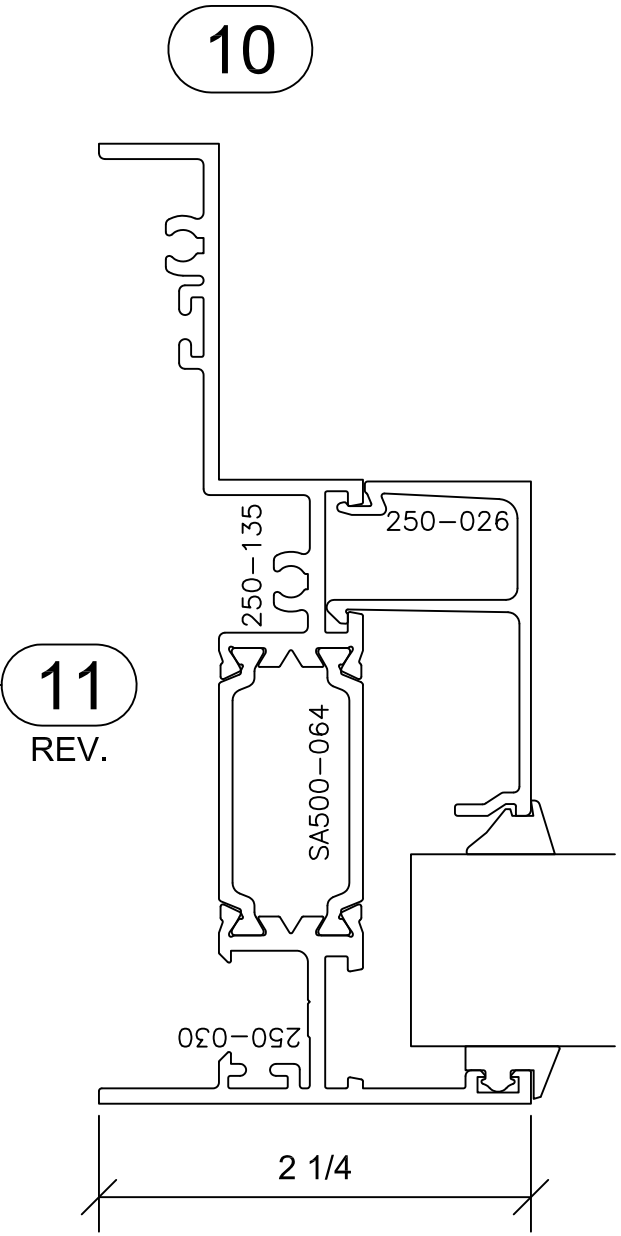

Signature Series 5" Lap

5" SYSTEM DEPTH
AAMA RATING AW-100
LAP SASH TO FRAME

OCR004
-FIXED BY
OUTSWINGING CASEMENT-

Signature Series 5" Lap

5" SYSTEM DEPTH
AAMA RATING AW-100
LAP SASH TO FRAME

11

21

22

23

OCR004
-FIXED BY
OUTSWINGING CASEMENT-