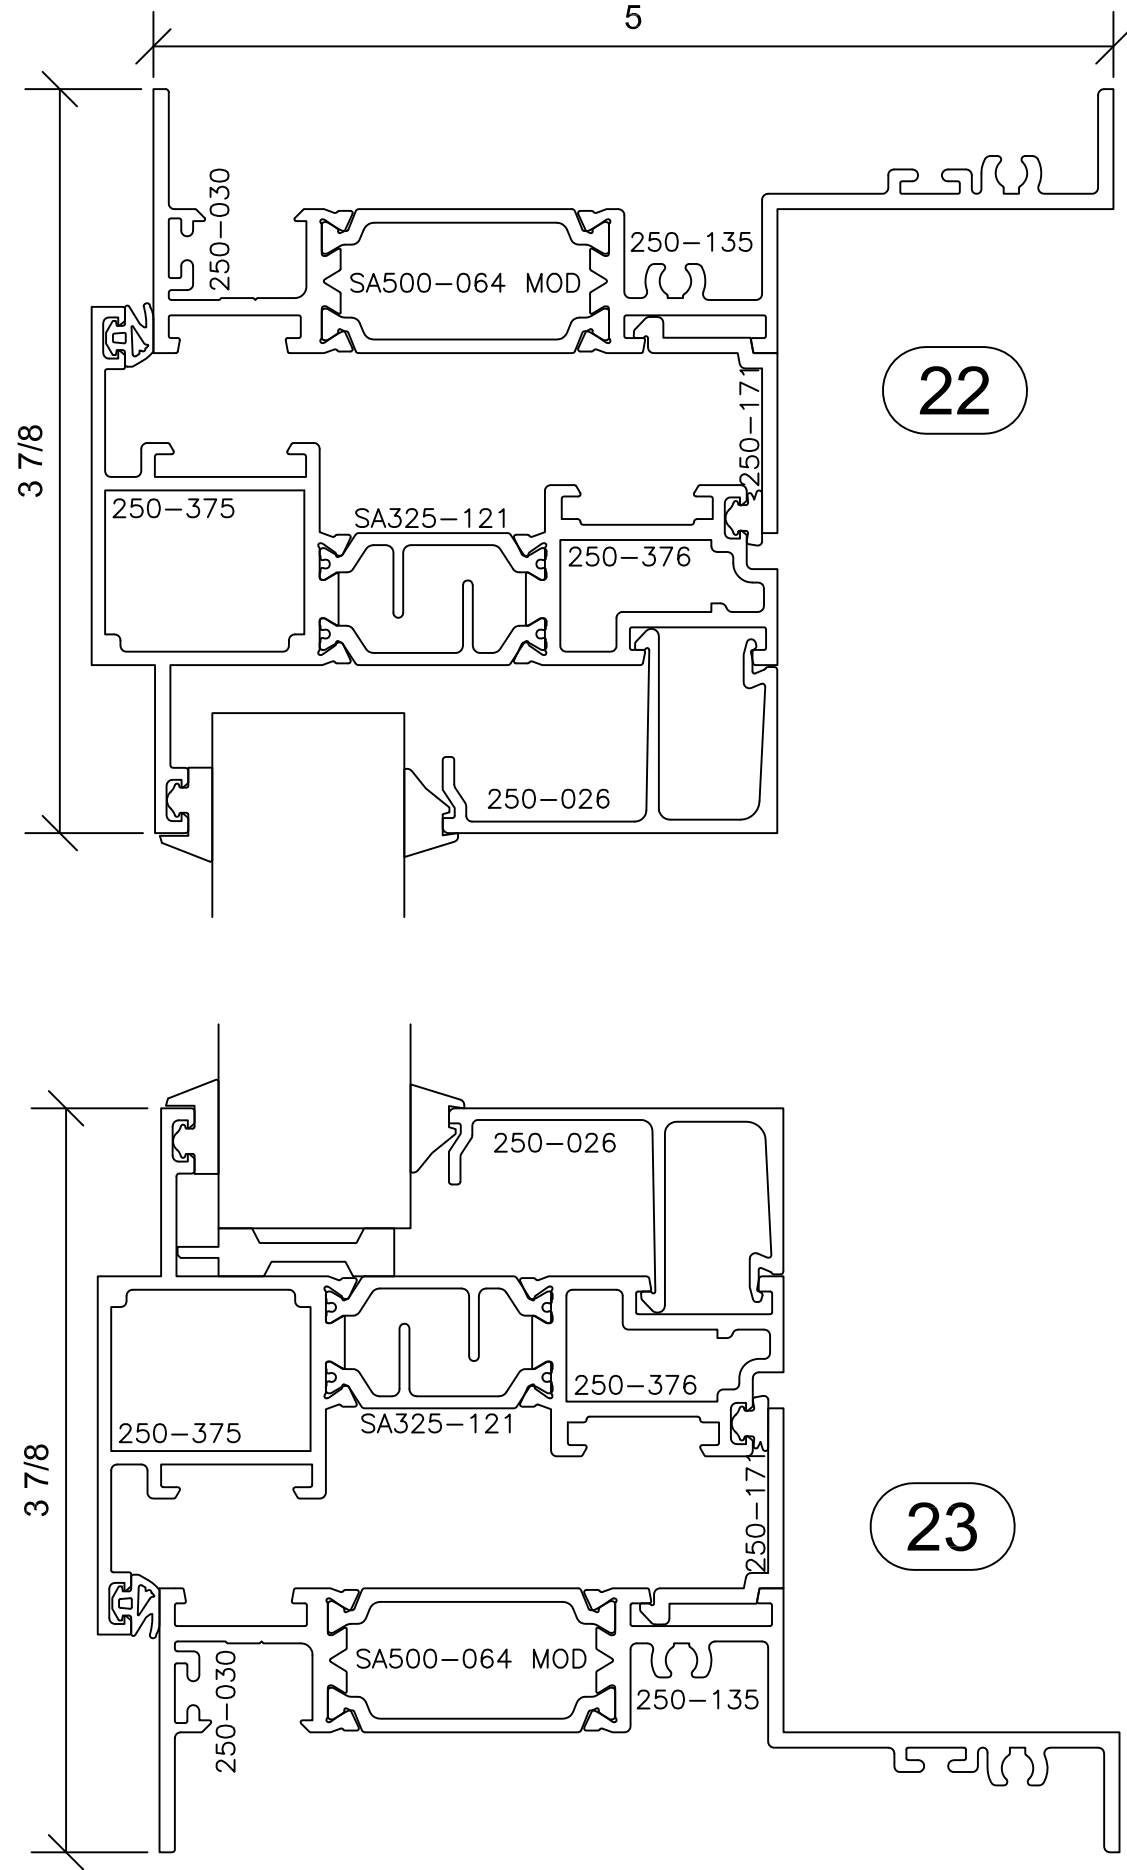

Signature Series 5" Lap

5" SYSTEM DEPTH
AAMA RATING AW-100
LAP SASH TO FRAME

OCR004
-FIXED BY
OUTSWINGING CASEMENT-

Signature Series 5" Lap

5" SYSTEM DEPTH
AAMA RATING AW-100
LAP SASH TO FRAME

11

21

22

23

OCR004
-FIXED BY
OUTSWINGING CASEMENT-