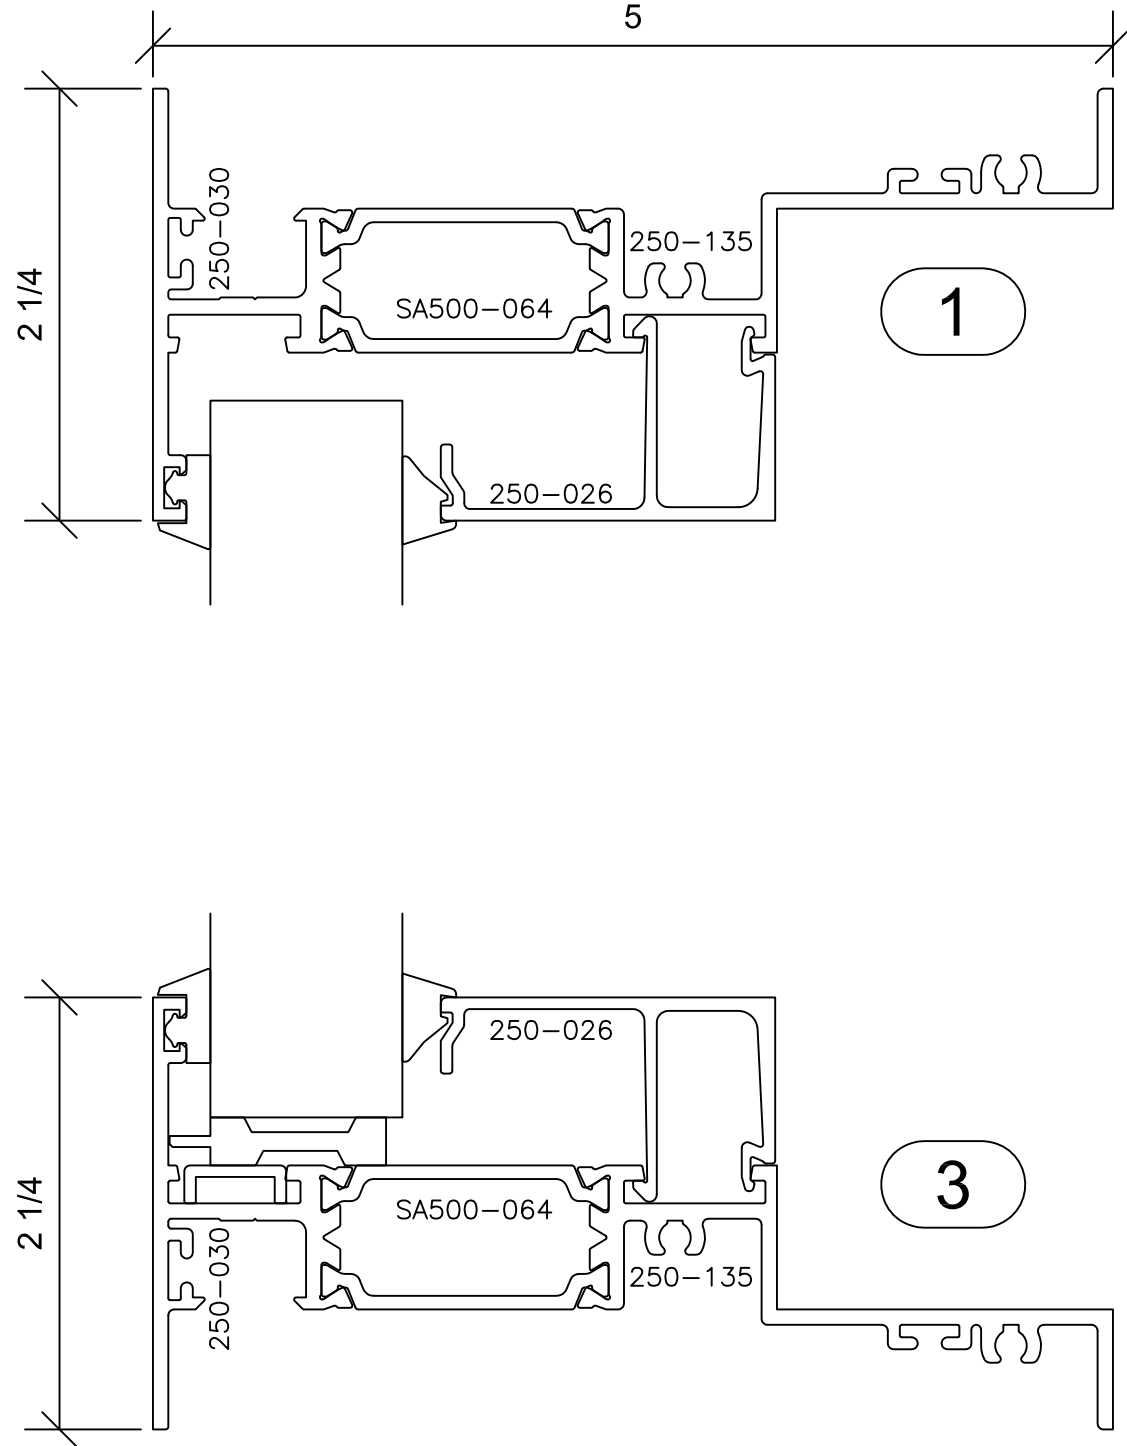

Signature Series 5" Lap

5" SYSTEM DEPTH
AAMA RATING AW-100
LAP SASH TO FRAME

OCR004
-FIXED BY
OUTSWINGING CASEMENT-

Signature Series 5" Lap

5" SYSTEM DEPTH
AAMA RATING AW-100
LAP SASH TO FRAME

11

21

22

23

OCR004
-FIXED BY
OUTSWINGING CASEMENT-