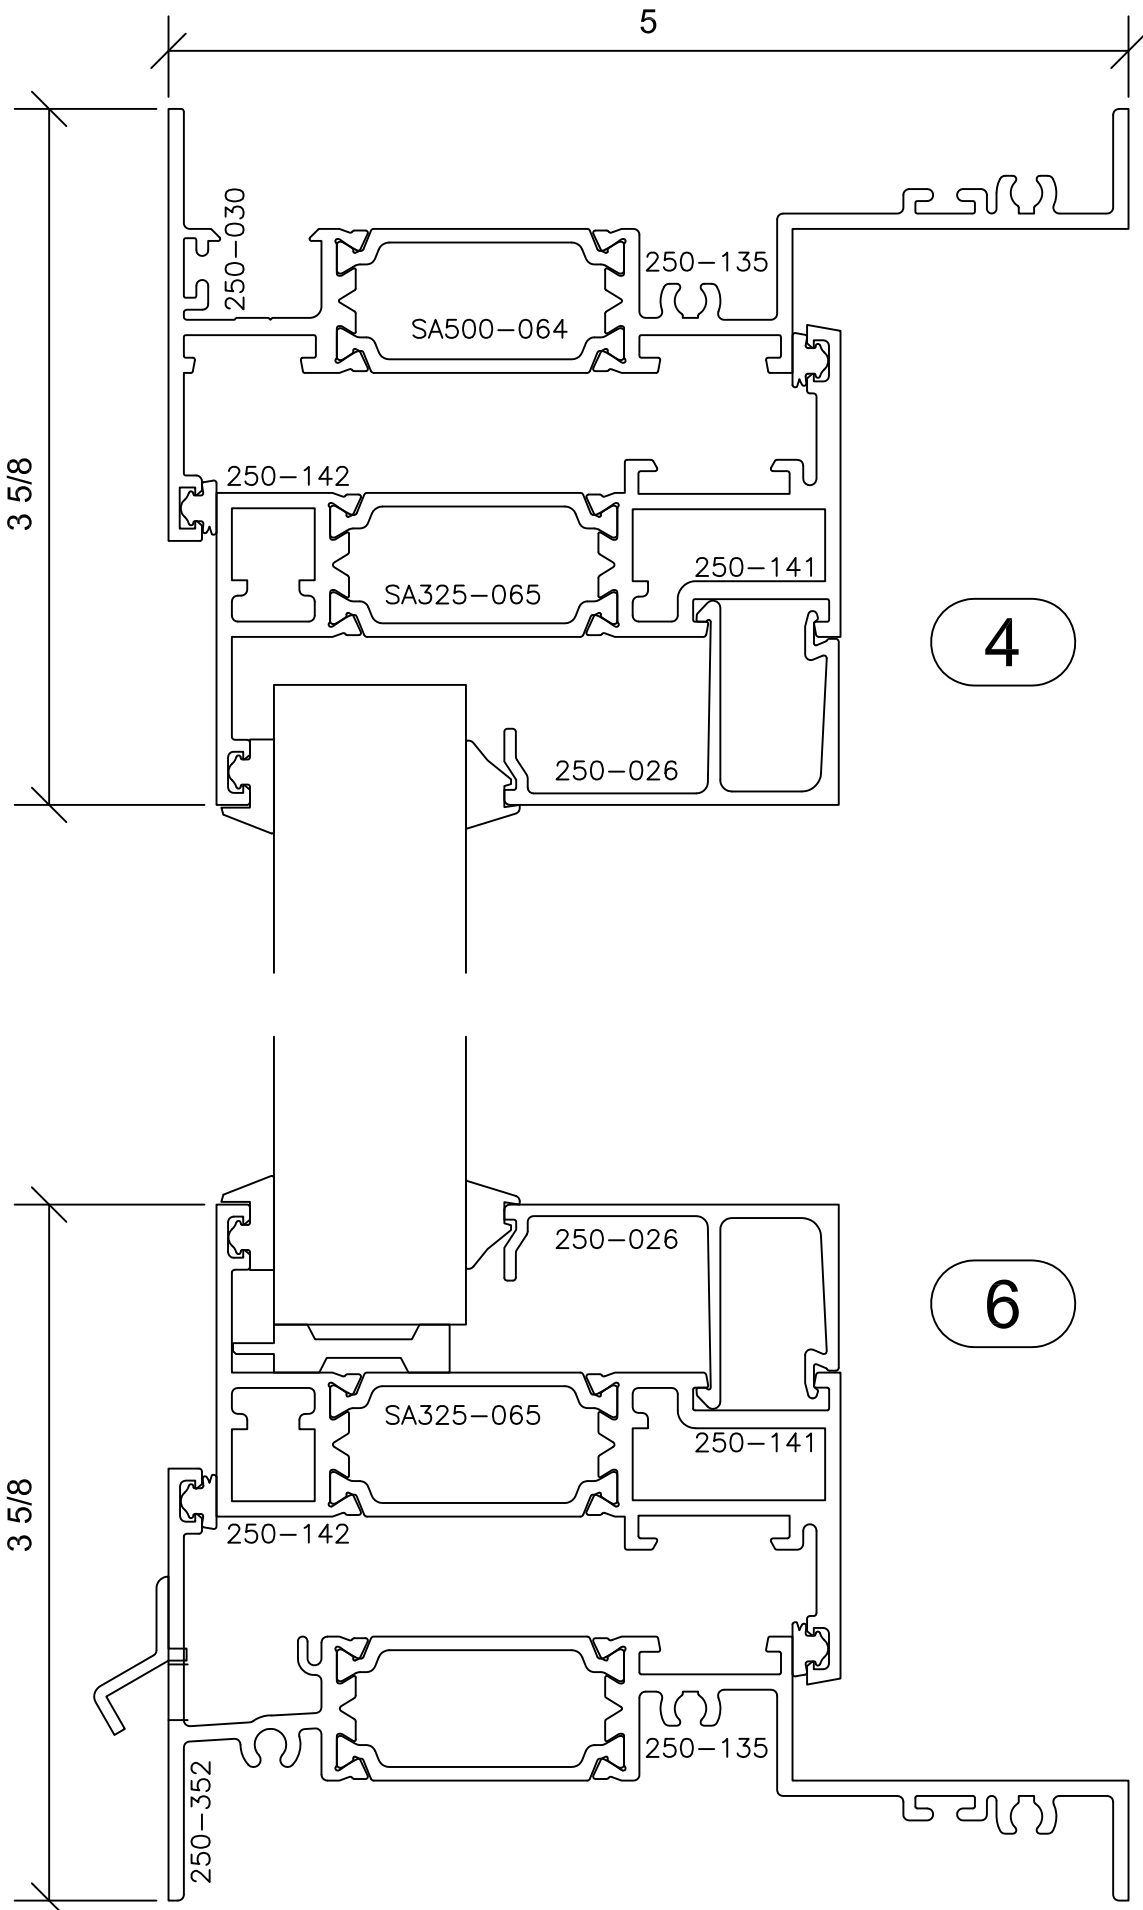

Signature Series 5" Lap

5" SYSTEM DEPTH
AAMA RATING AW-100
LAP SASH TO FRAME

IP001_IP001
-INWARD PROJECTED BY
INWARD PROJECTED-

Signature Series 5" Lap

5" SYSTEM DEPTH
AAMA RATING AW-100
LAP SASH TO FRAME

12

IP001_IP001

-INWARD PROJECTED BY
INWARD PROJECTED-

15