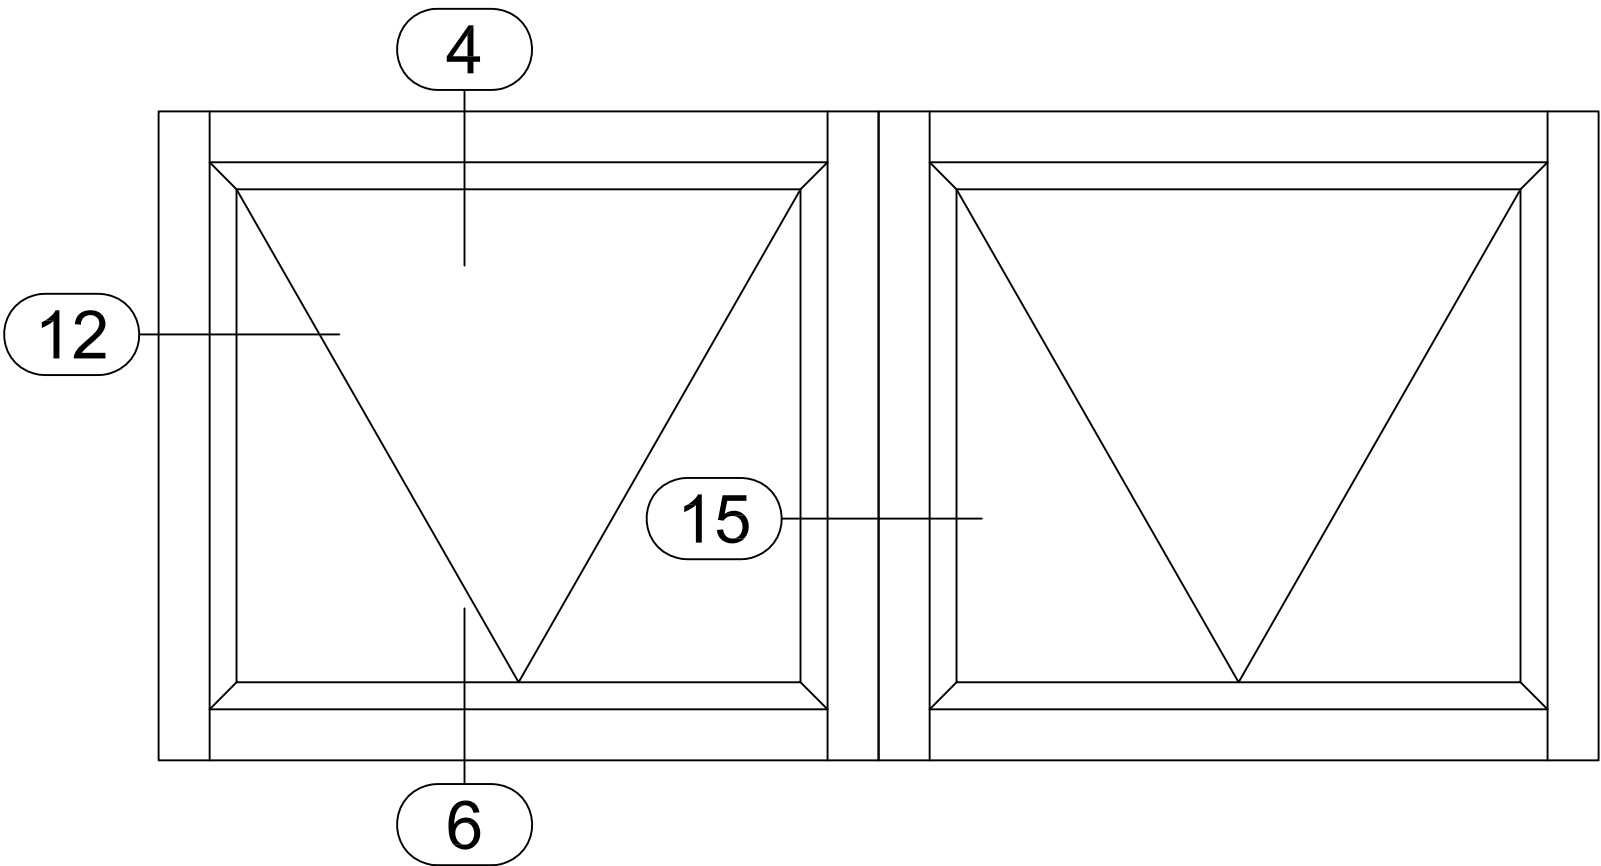

Signature Series 5" Lap

5" SYSTEM DEPTH
AAMA RATING AW-100
LAP SASH TO FRAME

IP001_IP001
-INWARD PROJECTED BY
INWARD PROJECTED-

Signature Series 5" Lap

5" SYSTEM DEPTH
AAMA RATING AW-100
LAP SASH TO FRAME