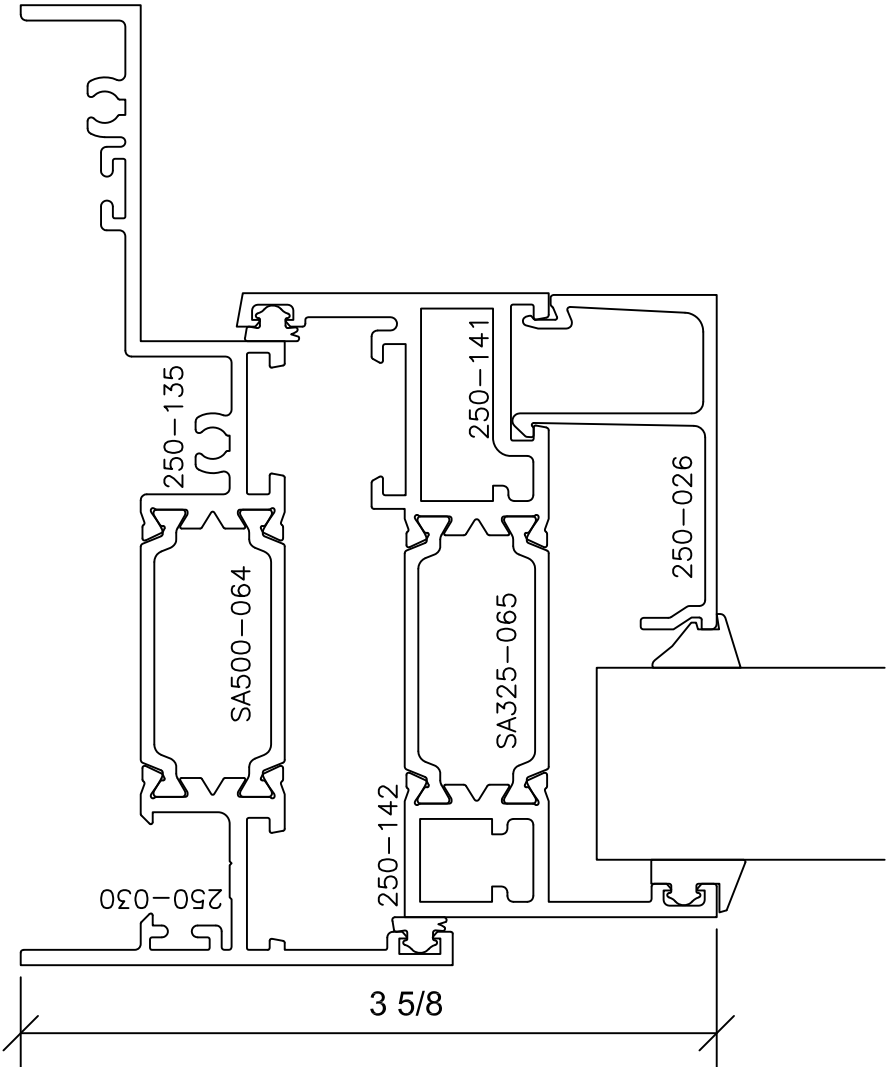

Signature Series 5" Lap

5" SYSTEM DEPTH
AAMA RATING AW-100
LAP SASH TO FRAME

IP001_IP001
-INWARD PROJECTED BY
INWARD PROJECTED-

Signature Series 5" Lap

5" SYSTEM DEPTH
AAMA RATING AW-100
LAP SASH TO FRAME

12

IP001_IP001

-INWARD PROJECTED BY
INWARD PROJECTED-

15