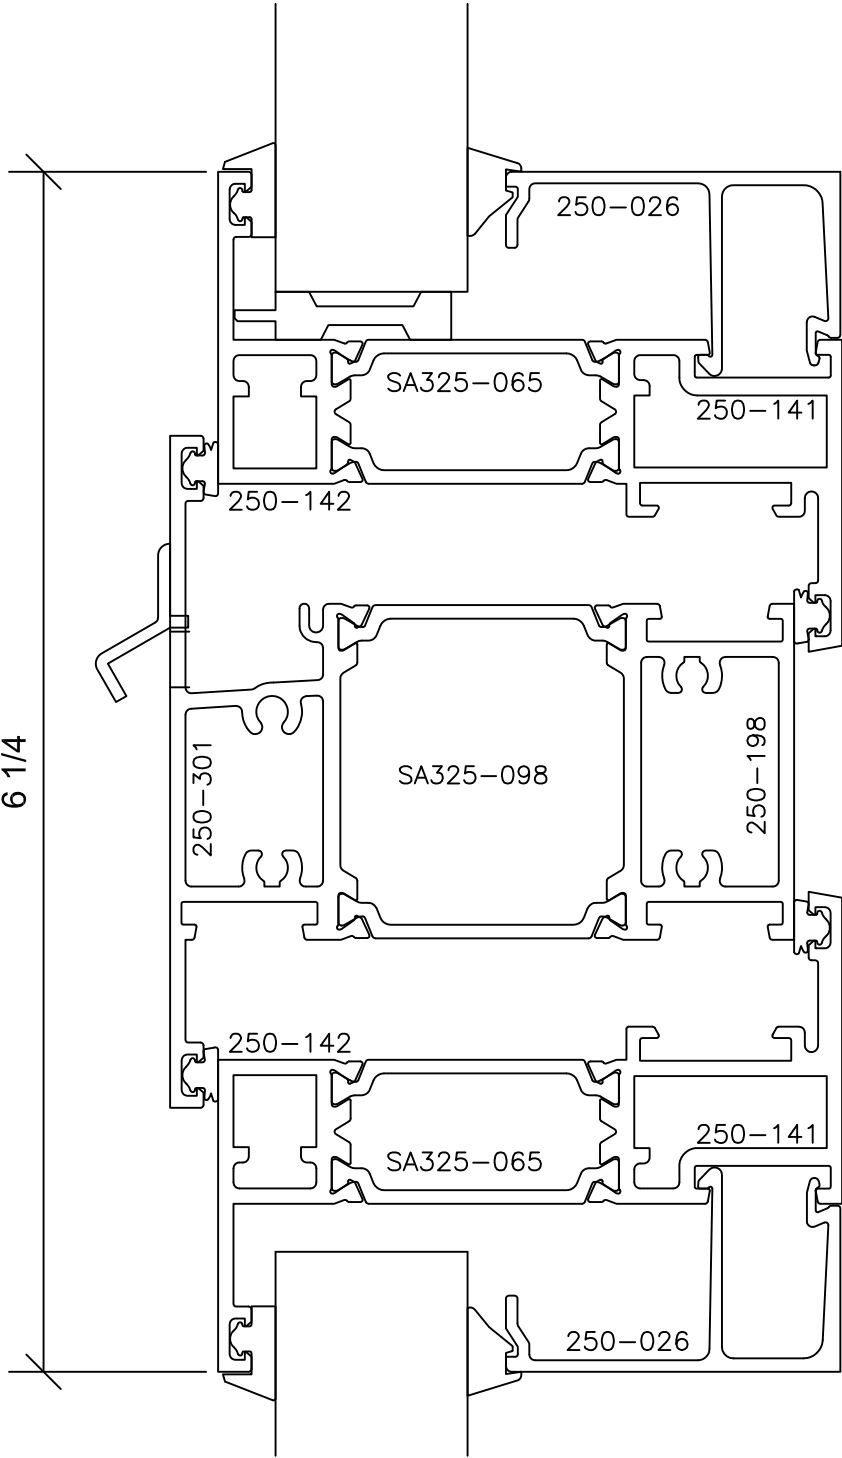

Signature Series 5" Lap

5" SYSTEM DEPTH
 AAMA RATING AW-100
 LAP SASH TO FRAME

IP006

-INWARD PROJECTED OVER
 INWARD PROJECTED-

Signature Series 5" Lap

5" SYSTEM DEPTH
AAMA RATING AW-100
LAP SASH TO FRAME

25

IP006
-INWARD PROJECTED OVER
INWARD PROJECTED-