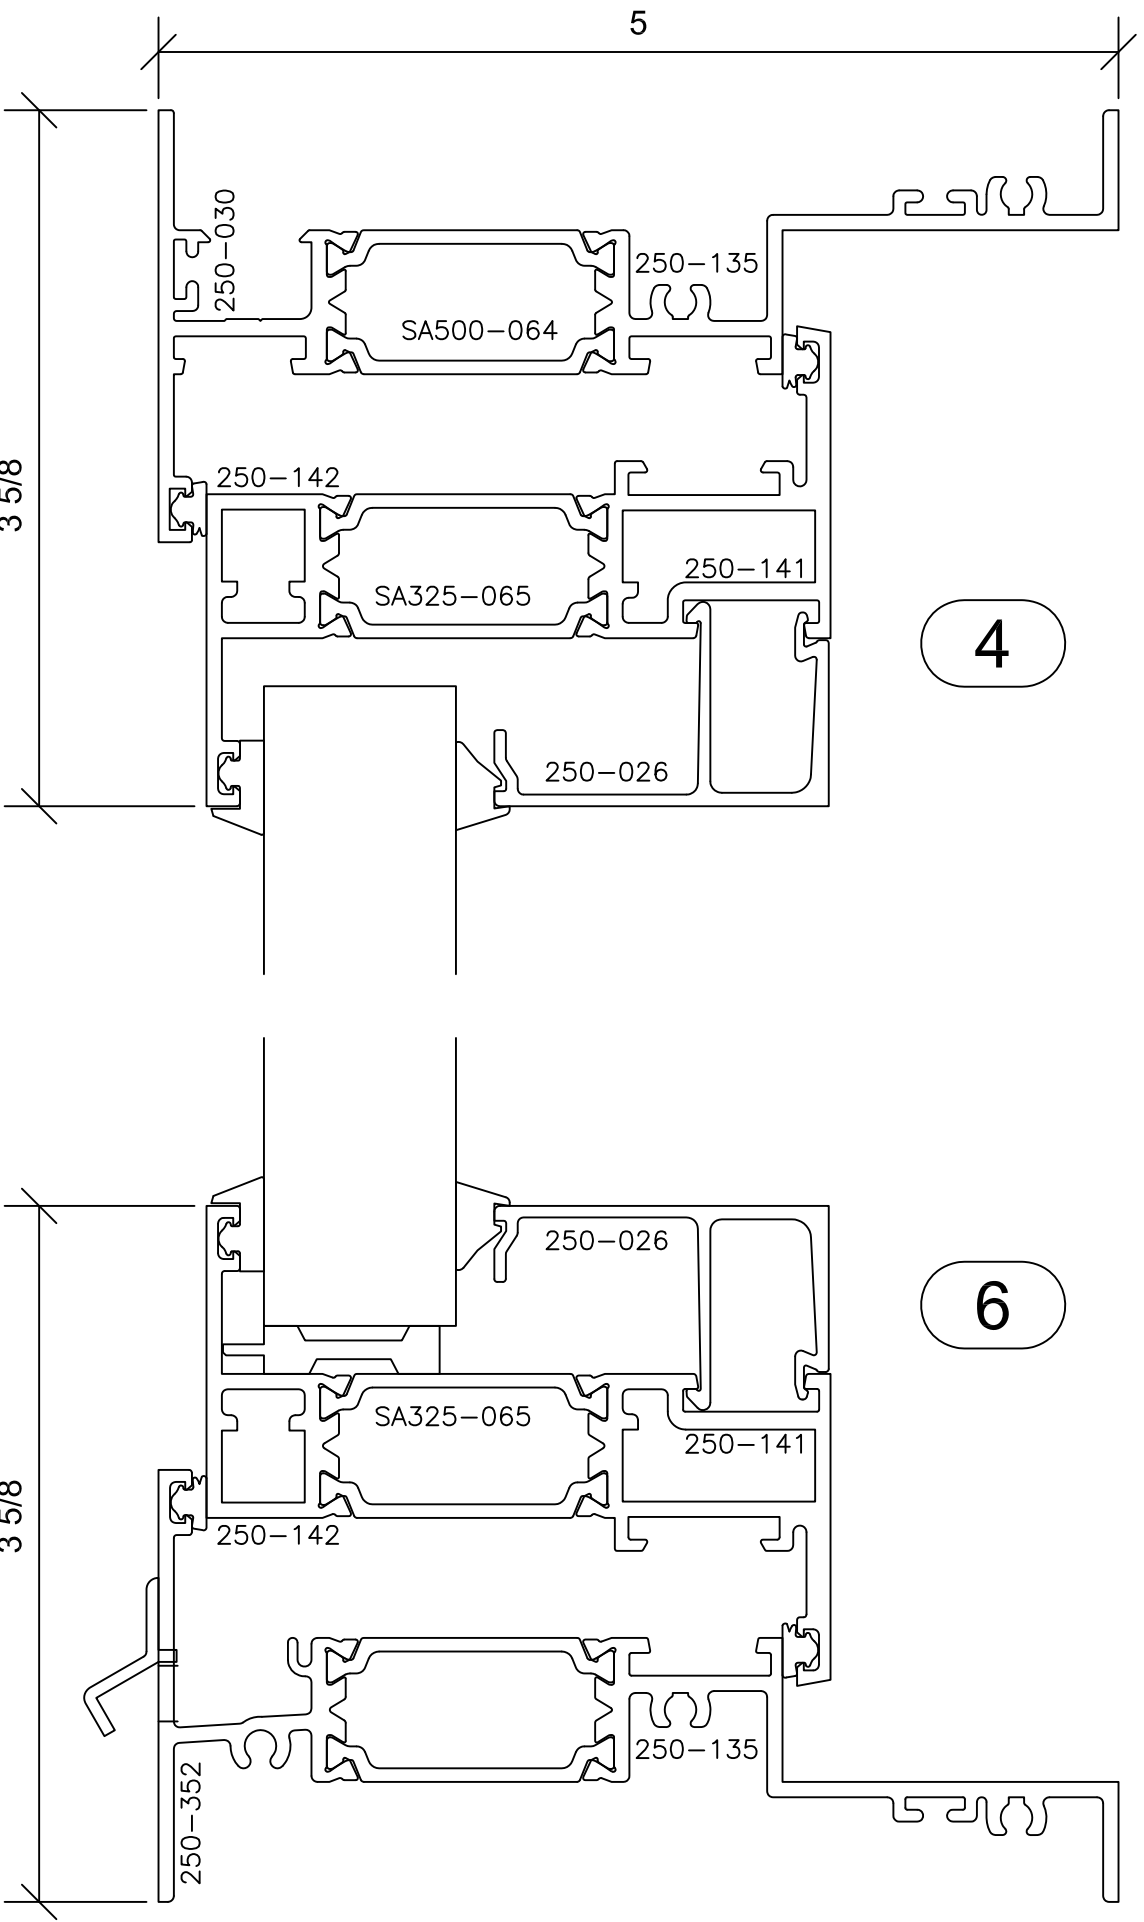

Signature Series 5" Lap

5" SYSTEM DEPTH
 AAMA RATING AW-100
 LAP SASH TO FRAME

IP006

-INWARD PROJECTED OVER
 INWARD PROJECTED-

Signature Series 5" Lap

5" SYSTEM DEPTH
AAMA RATING AW-100
LAP SASH TO FRAME

25

IP006
-INWARD PROJECTED OVER
INWARD PROJECTED-