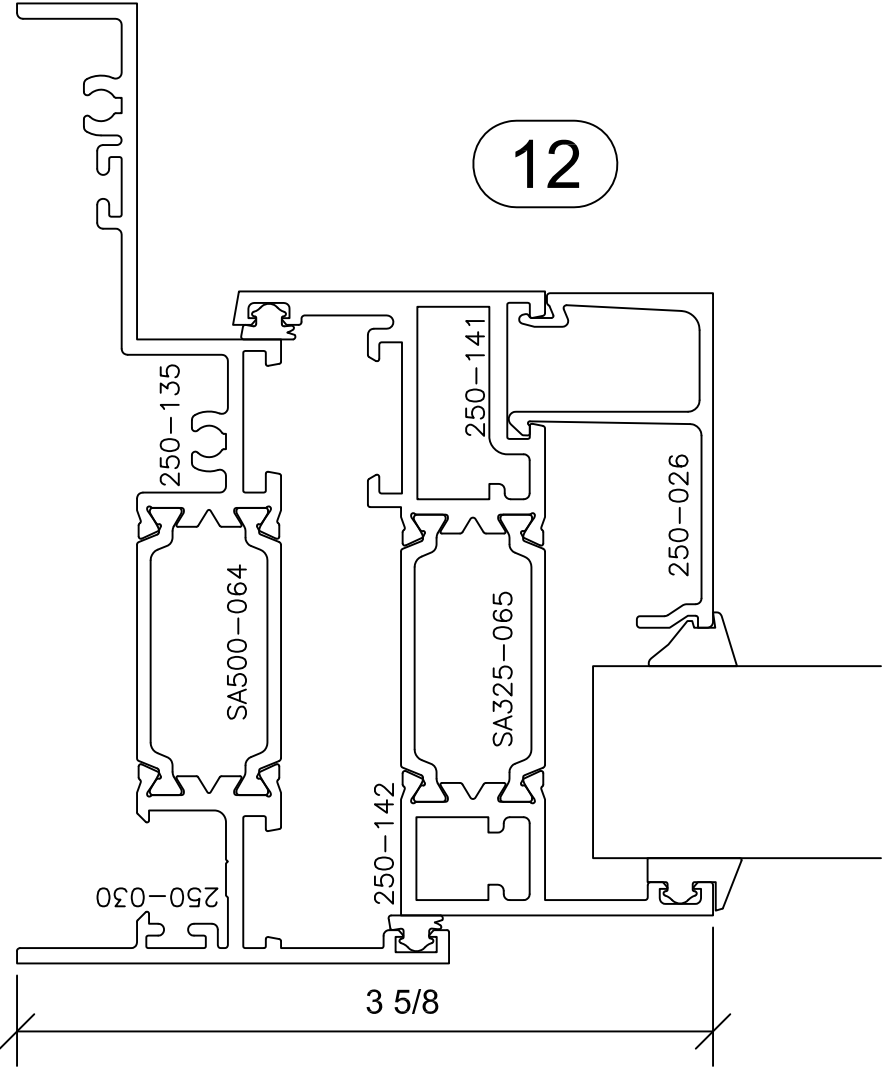

Signature Series 5" Lap

5" SYSTEM DEPTH
 AAMA RATING AW-100
 LAP SASH TO FRAME

IP006

-INWARD PROJECTED OVER
 INWARD PROJECTED-

Signature Series 5" Lap

5" SYSTEM DEPTH
AAMA RATING AW-100
LAP SASH TO FRAME

25

IP006
-INWARD PROJECTED OVER
INWARD PROJECTED-