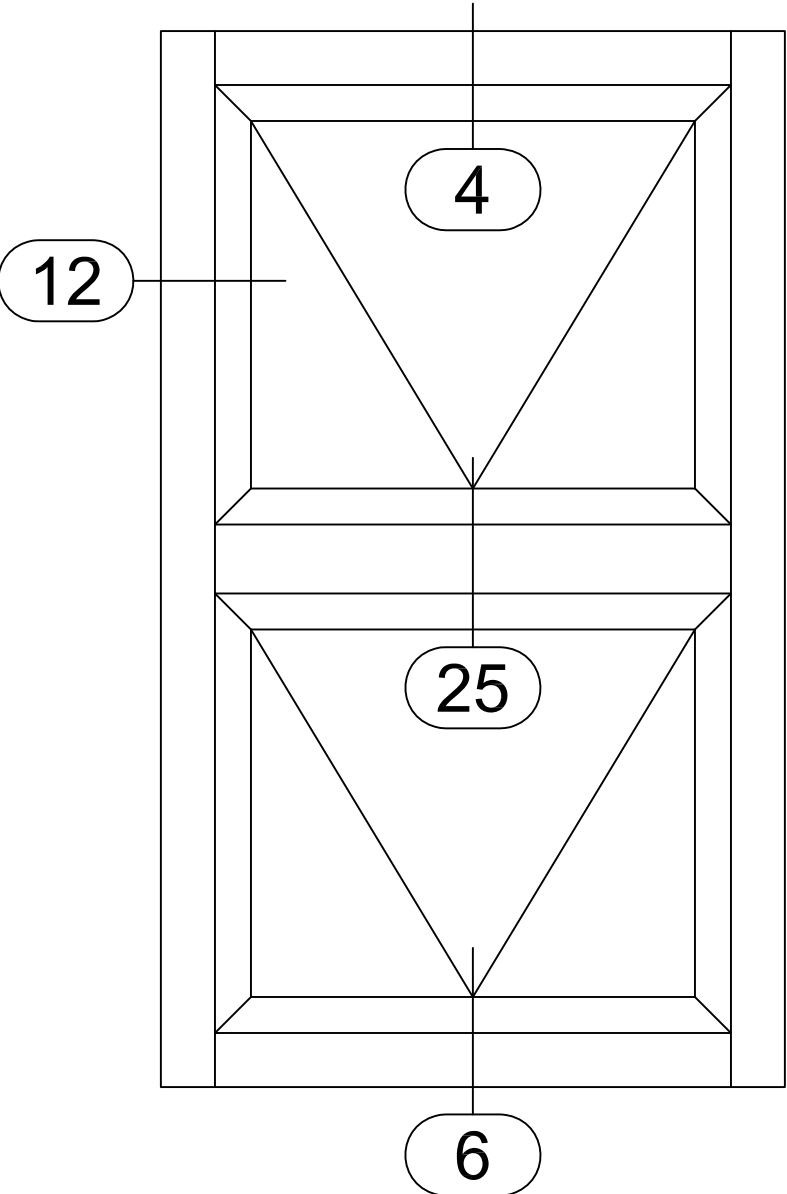

Signature Series 5" Lap

5" SYSTEM DEPTH
 AAMA RATING AW-100
 LAP SASH TO FRAME

IP006

-INWARD PROJECTED OVER
 INWARD PROJECTED-

Signature Series 5" Lap

5" SYSTEM DEPTH
AAMA RATING AW-100
LAP SASH TO FRAME

25