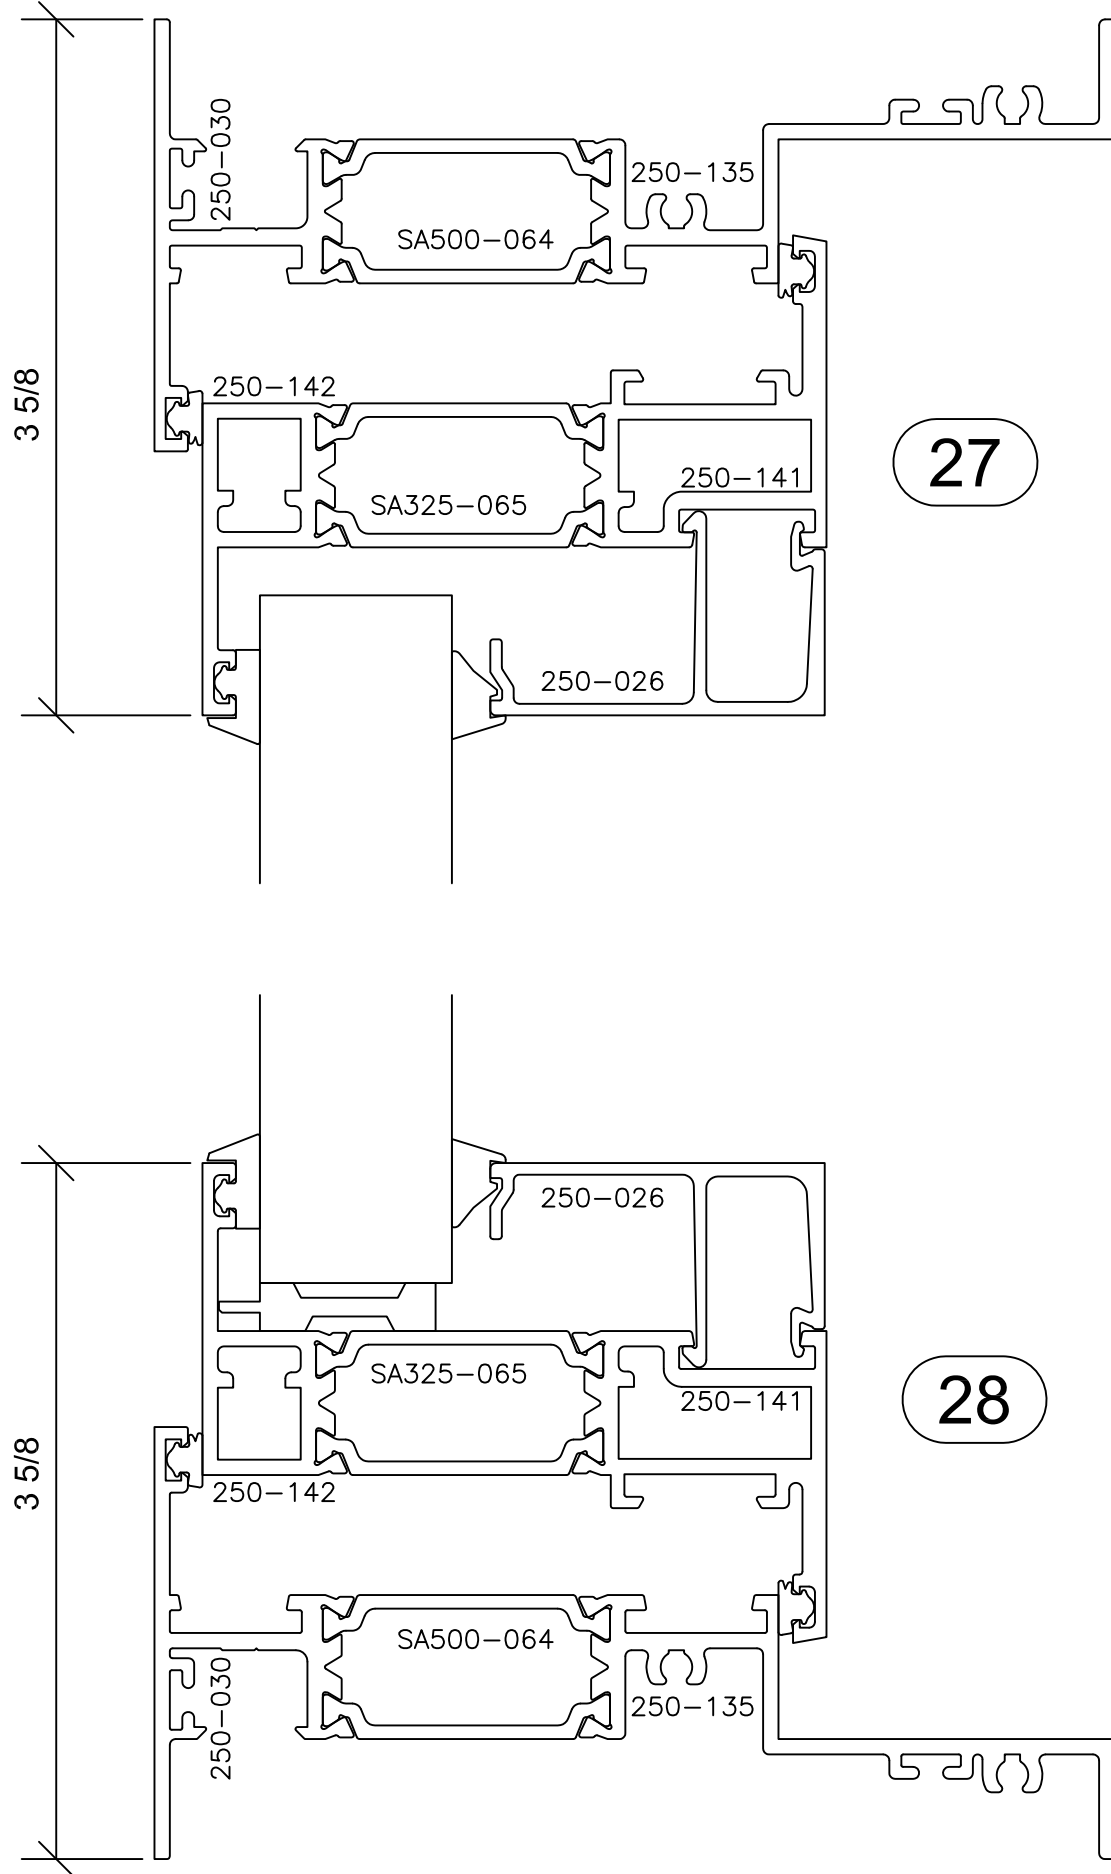

Signature Series 5" Lap

5" SYSTEM DEPTH
AAMA RATING AW-100
LAP SASH TO FRAME

ICR004
-FIXED BY
INSWINGING CASEMENT-

12
REV.

Signature Series 5" Lap

5" SYSTEM DEPTH
 AAMA RATING AW-100
 LAP SASH TO FRAME

12

26

27

28

ICR004
 -FIXED BY
 INSWINGING CASEMENT-