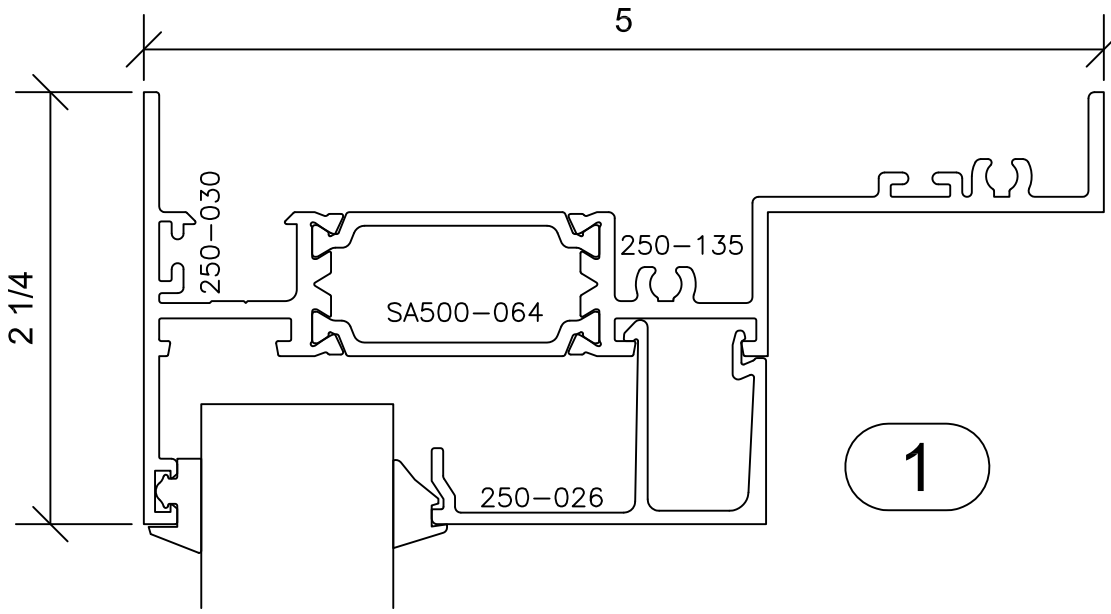

Signature Series 5" Lap

5" SYSTEM DEPTH
AAMA RATING AW-100
LAP SASH TO FRAME

ICR004
-FIXED BY
INSWINGING CASEMENT-

12
REV.

Signature Series 5" Lap

5" SYSTEM DEPTH
 AAMA RATING AW-100
 LAP SASH TO FRAME

12

26

27

28

ICR004
 -FIXED BY
 INSWINGING CASEMENT-