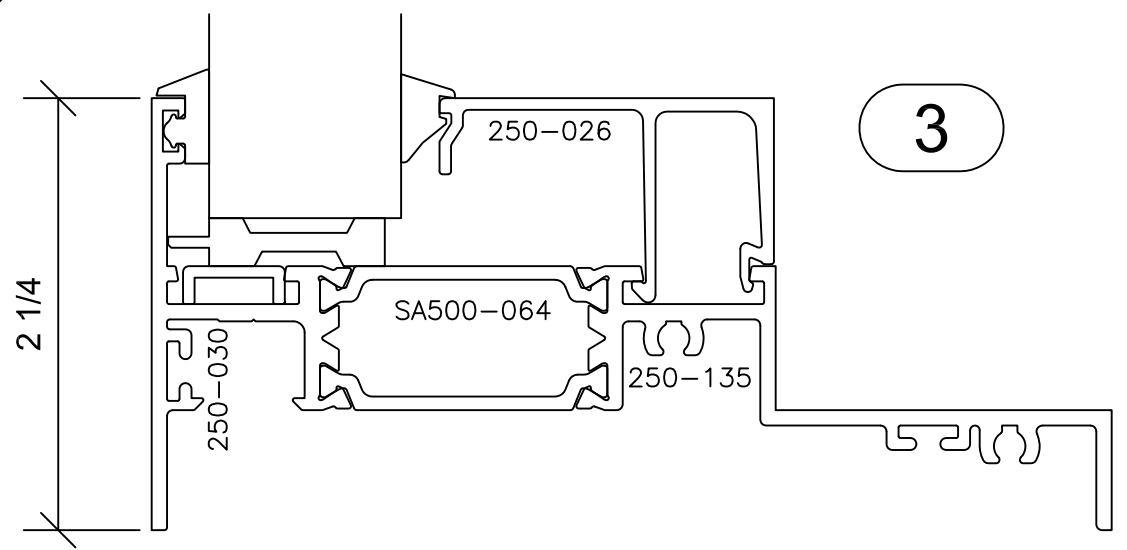

Signature Series 5" Lap

5" SYSTEM DEPTH
AAMA RATING AW-100
LAP SASH TO FRAME

ICR004
-FIXED BY
INSWINGING CASEMENT-

12
REV.

Signature Series 5" Lap

5" SYSTEM DEPTH
 AAMA RATING AW-100
 LAP SASH TO FRAME

12

26

27

28

ICR004
 -FIXED BY
 INSWINGING CASEMENT-