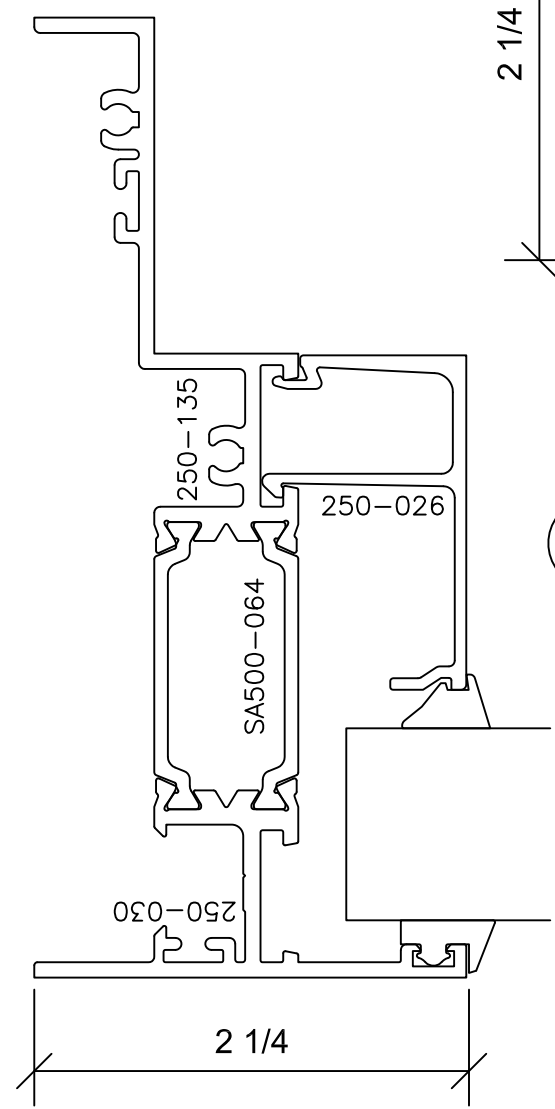

Signature Series 5" Lap

5" SYSTEM DEPTH
AAMA RATING AW-100
LAP SASH TO FRAME

ICR004
-FIXED BY
INSWINGING CASEMENT-

12
REV.

Signature Series 5" Lap

5" SYSTEM DEPTH
 AAMA RATING AW-100
 LAP SASH TO FRAME

12

26

27

28

ICR004
 -FIXED BY
 INSWINGING CASEMENT-