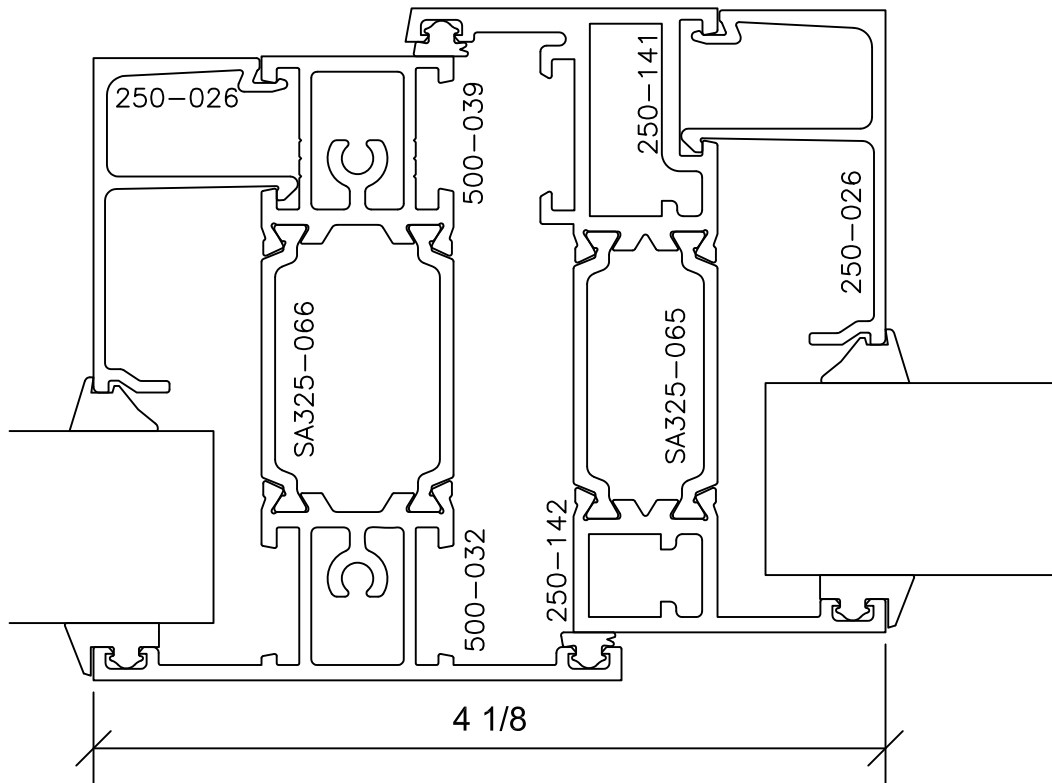

Signature Series 5" Lap

5" SYSTEM DEPTH
AAMA RATING AW-100
LAP SASH TO FRAME

ICR004
-FIXED BY
INSWINGING CASEMENT-

12
REV.

Signature Series 5" Lap

5" SYSTEM DEPTH
 AAMA RATING AW-100
 LAP SASH TO FRAME

12

26

27

28

ICR004
 -FIXED BY
 INSWINGING CASEMENT-