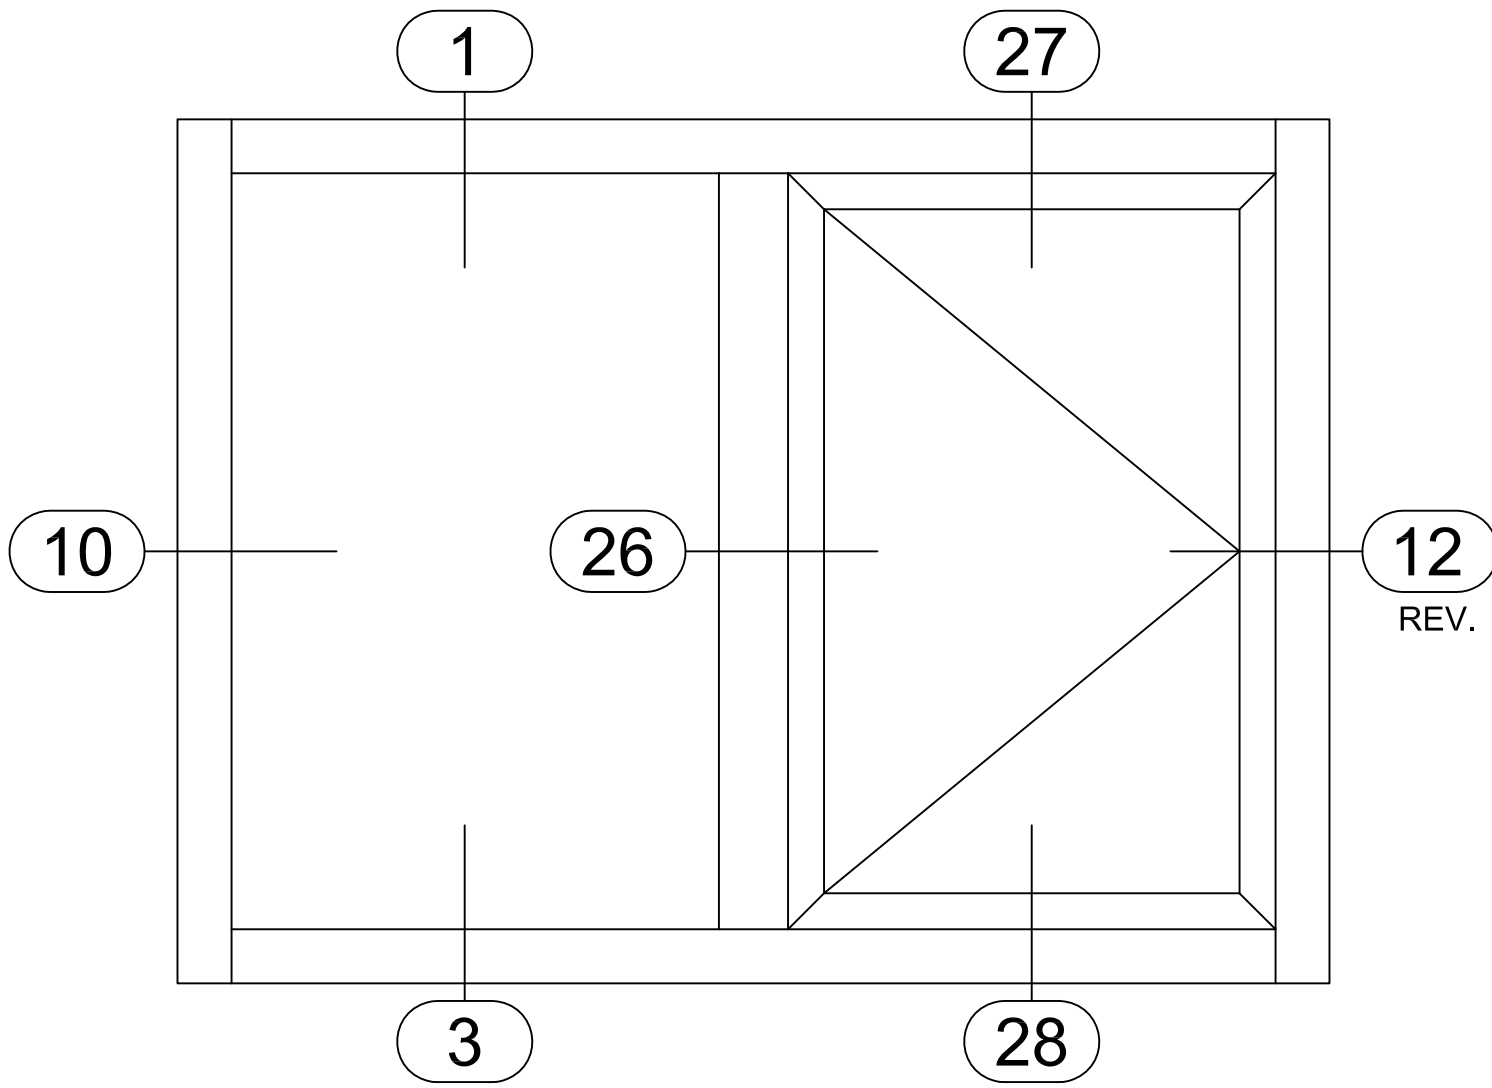

Signature Series 5" Lap

5" SYSTEM DEPTH
AAMA RATING AW-100
LAP SASH TO FRAME

ICR004
-FIXED BY
INSWINGING CASEMENT-

12
REV.

Signature Series 5" Lap

5" SYSTEM DEPTH
 AAMA RATING AW-100
 LAP SASH TO FRAME

12

26

27

28

ICR004
 -FIXED BY
 INSWINGING CASEMENT-