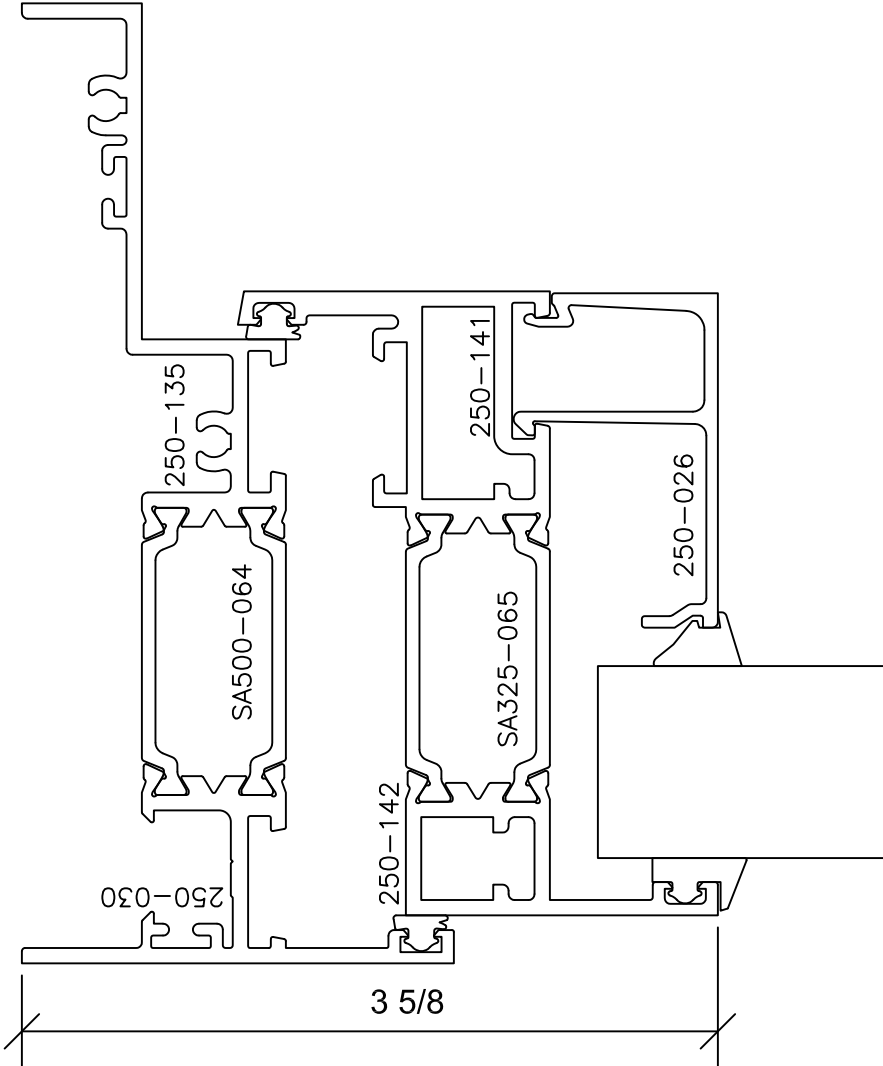

Signature Series 5" Lap

5" SYSTEM DEPTH
AAMA RATING AW-100
LAP SASH TO FRAME

ICR004
-FIXED BY
INSWINGING CASEMENT-

12
REV.

Signature Series 5" Lap

5" SYSTEM DEPTH
 AAMA RATING AW-100
 LAP SASH TO FRAME

12

26

27

28

ICR004
 -FIXED BY
 INSWINGING CASEMENT-