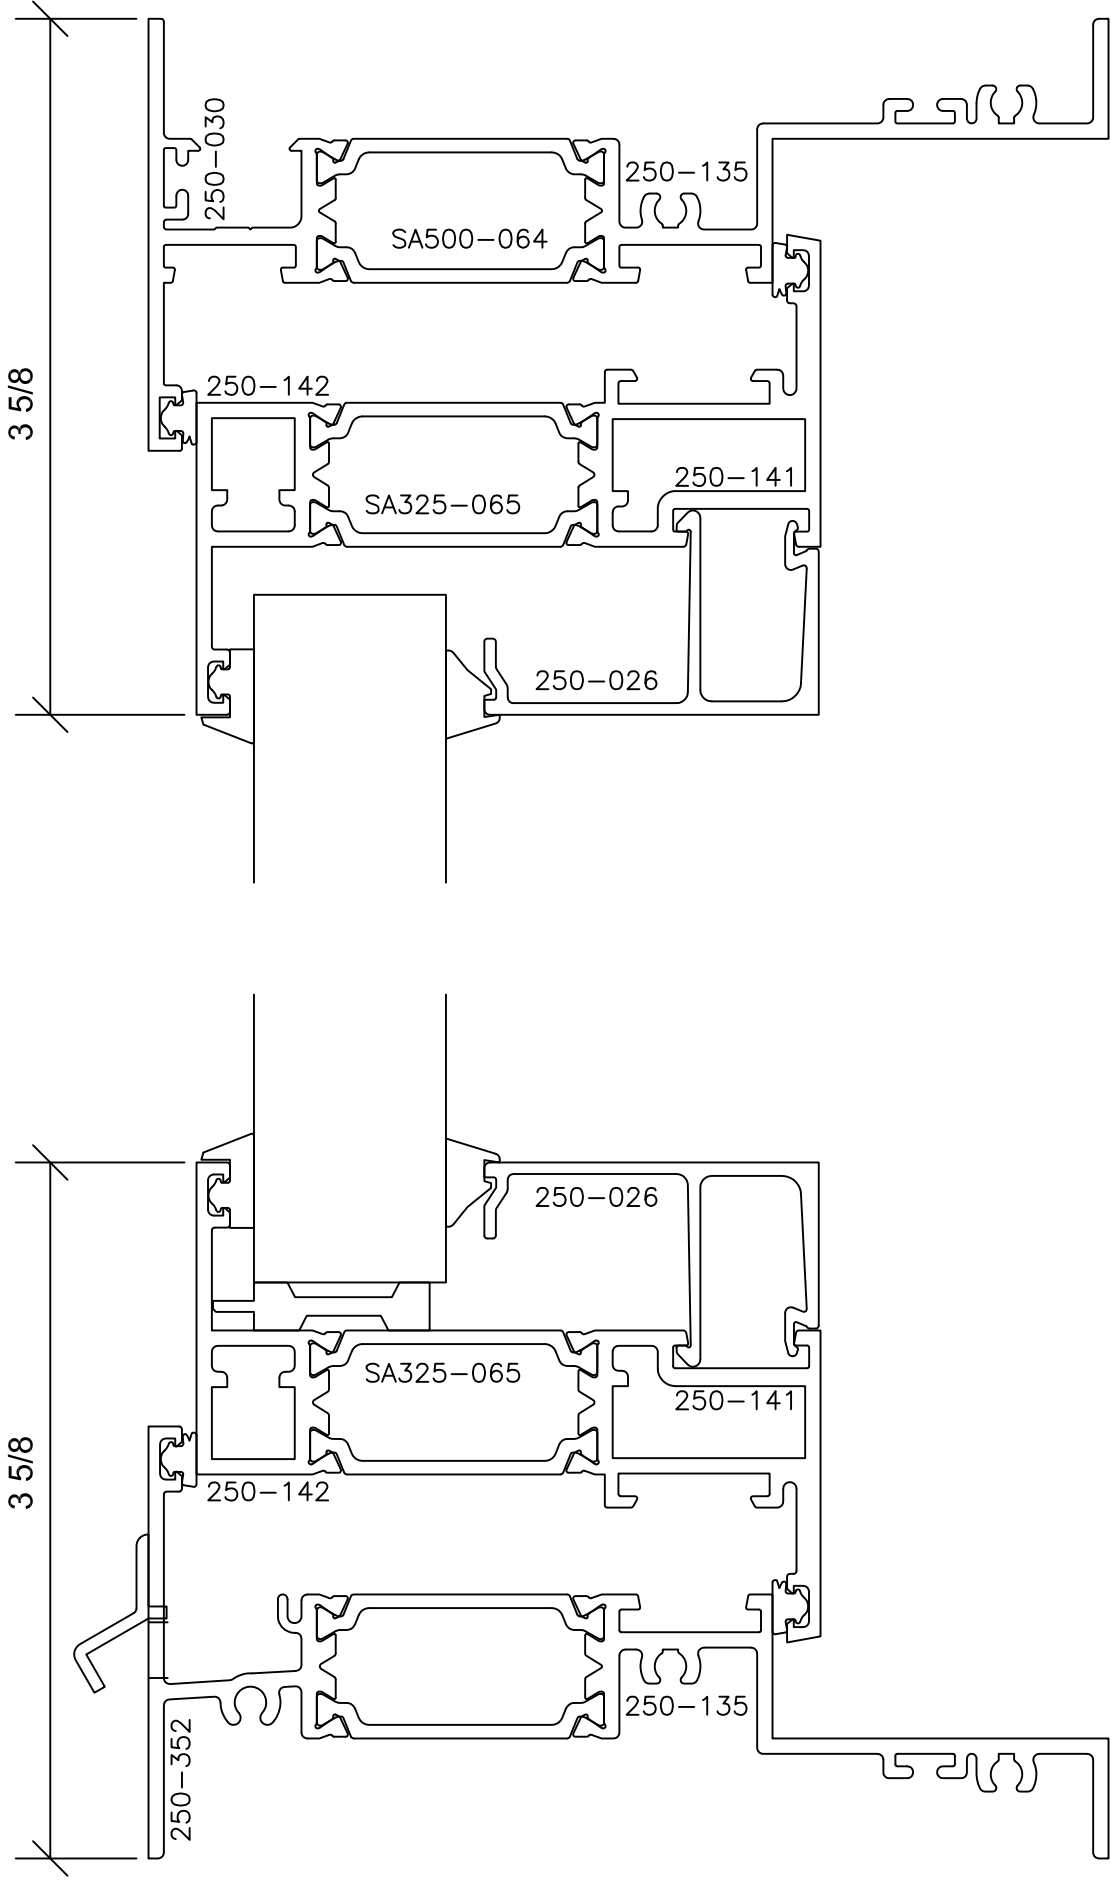

Signature Series 5" Lap

5" SYSTEM DEPTH
AAMA RATING AW-100
LAP SASH TO FRAME

IC002
-INSWINGING CASEMENT BY
INSWINGING CASEMENT-

4

6

Signature Series 5" Lap

5" SYSTEM DEPTH
AAMA RATING AW-100
LAP SASH TO FRAME

12

14

IC002
-INSWINGING CASEMENT BY
INSWINGING CASEMENT-