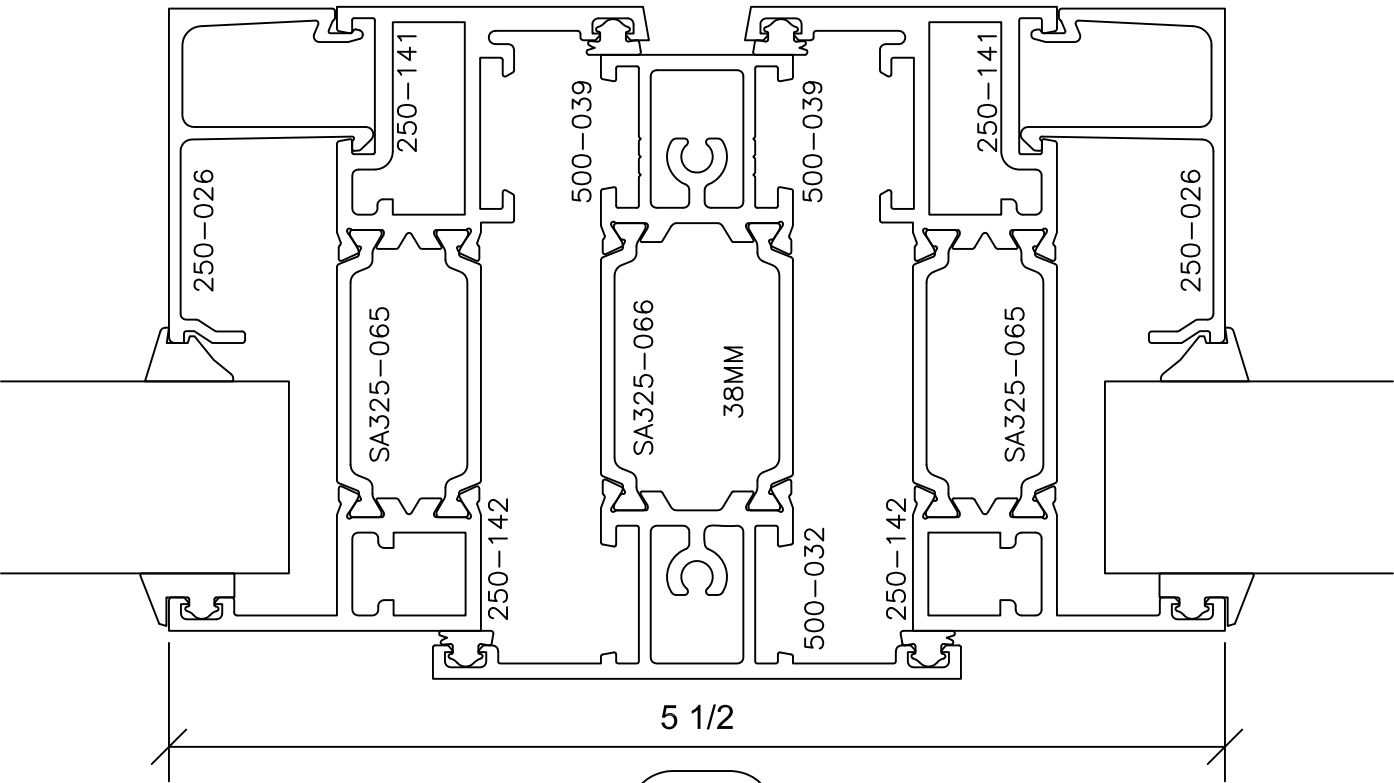

Signature Series 5" Lap

5" SYSTEM DEPTH
AAMA RATING AW-100
LAP SASH TO FRAME

IC002
-INSWINGING CASEMENT BY
INSWINGING CASEMENT-

4

6

Signature Series 5" Lap

5" SYSTEM DEPTH
AAMA RATING AW-100
LAP SASH TO FRAME

12

14

IC002
-INSWINGING CASEMENT BY
INSWINGING CASEMENT-