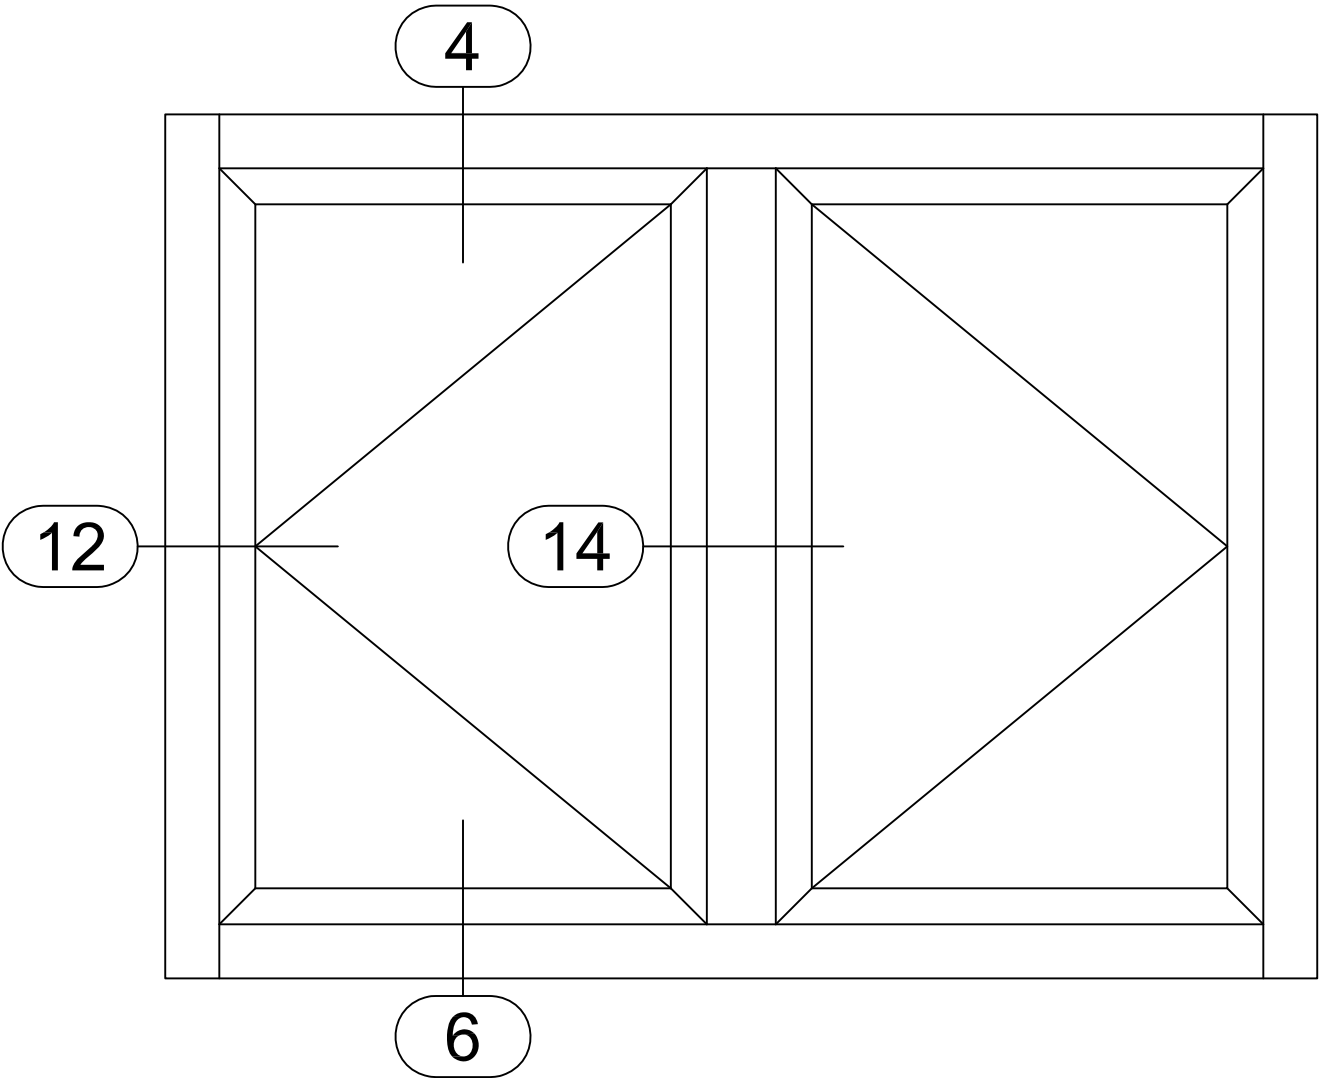

Signature Series 5" Lap

5" SYSTEM DEPTH
AAMA RATING AW-100
LAP SASH TO FRAME

IC002
-INSWINGING CASEMENT BY
INSWINGING CASEMENT-

4

6

Signature Series 5" Lap

5" SYSTEM DEPTH
AAMA RATING AW-100
LAP SASH TO FRAME

12

14

IC002
-INSWINGING CASEMENT BY
INSWINGING CASEMENT-