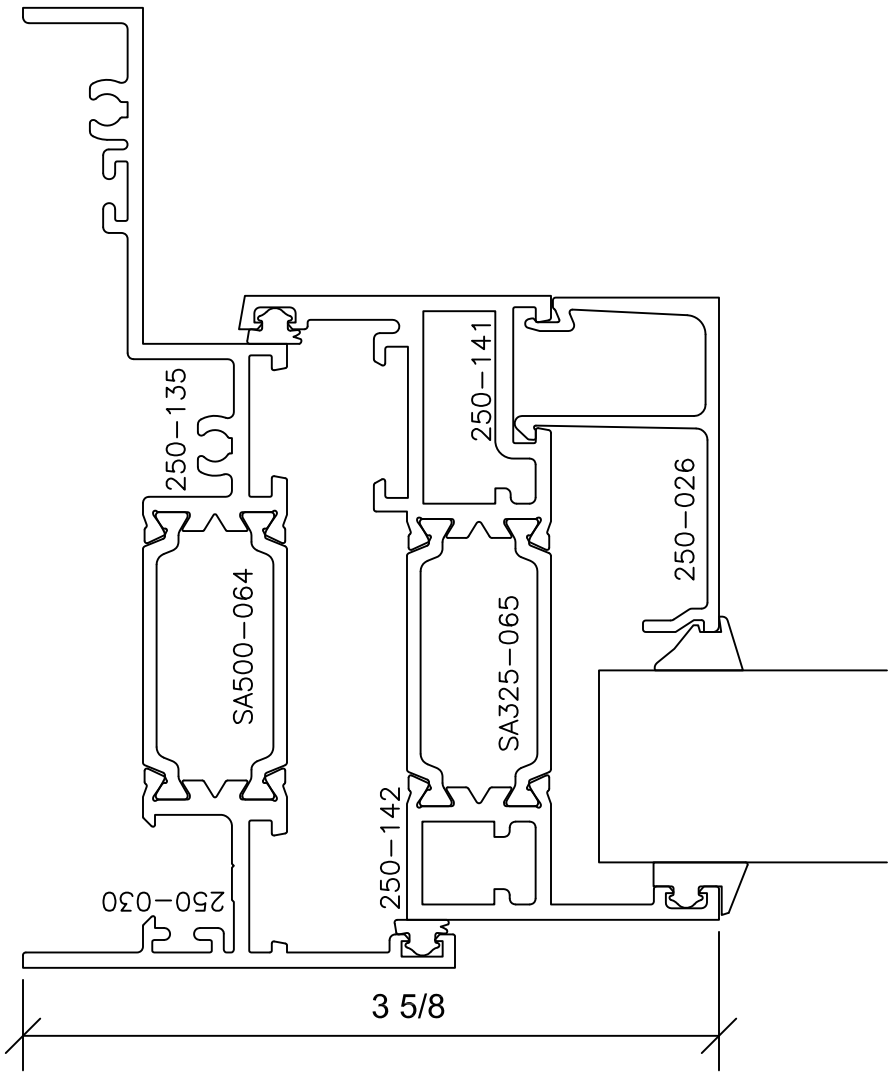

Signature Series 5" Lap

5" SYSTEM DEPTH
AAMA RATING AW-100
LAP SASH TO FRAME

IC002
-INSWINGING CASEMENT BY
INSWINGING CASEMENT-

4

6

Signature Series 5" Lap

5" SYSTEM DEPTH
AAMA RATING AW-100
LAP SASH TO FRAME

12

14

IC002
-INSWINGING CASEMENT BY
INSWINGING CASEMENT-