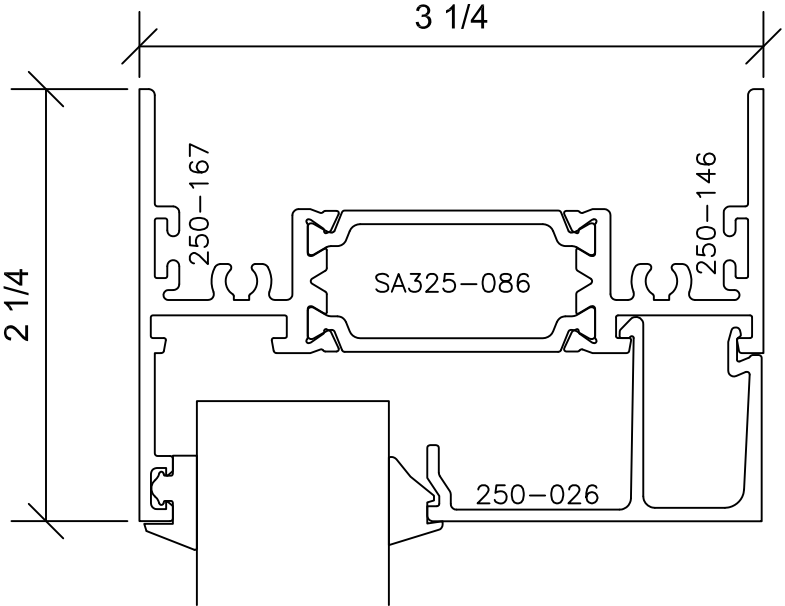

# Signature Series 3-1/4" Lap

3 1/4" SYSTEM DEPTH  
AAMA RATING AW-100  
LAP SASH TO FRAME

1

3

OC004  
-FIXED BY  
OUTSWINGING CASEMENT-

# Signature Series 3-1/4" Lap

3 1/4" SYSTEM DEPTH  
 AAMA RATING AW-100  
 LAP SASH TO FRAME

11

21

22

23

OC004  
 -FIXED BY  
 OUTSWINGING CASEMENT-