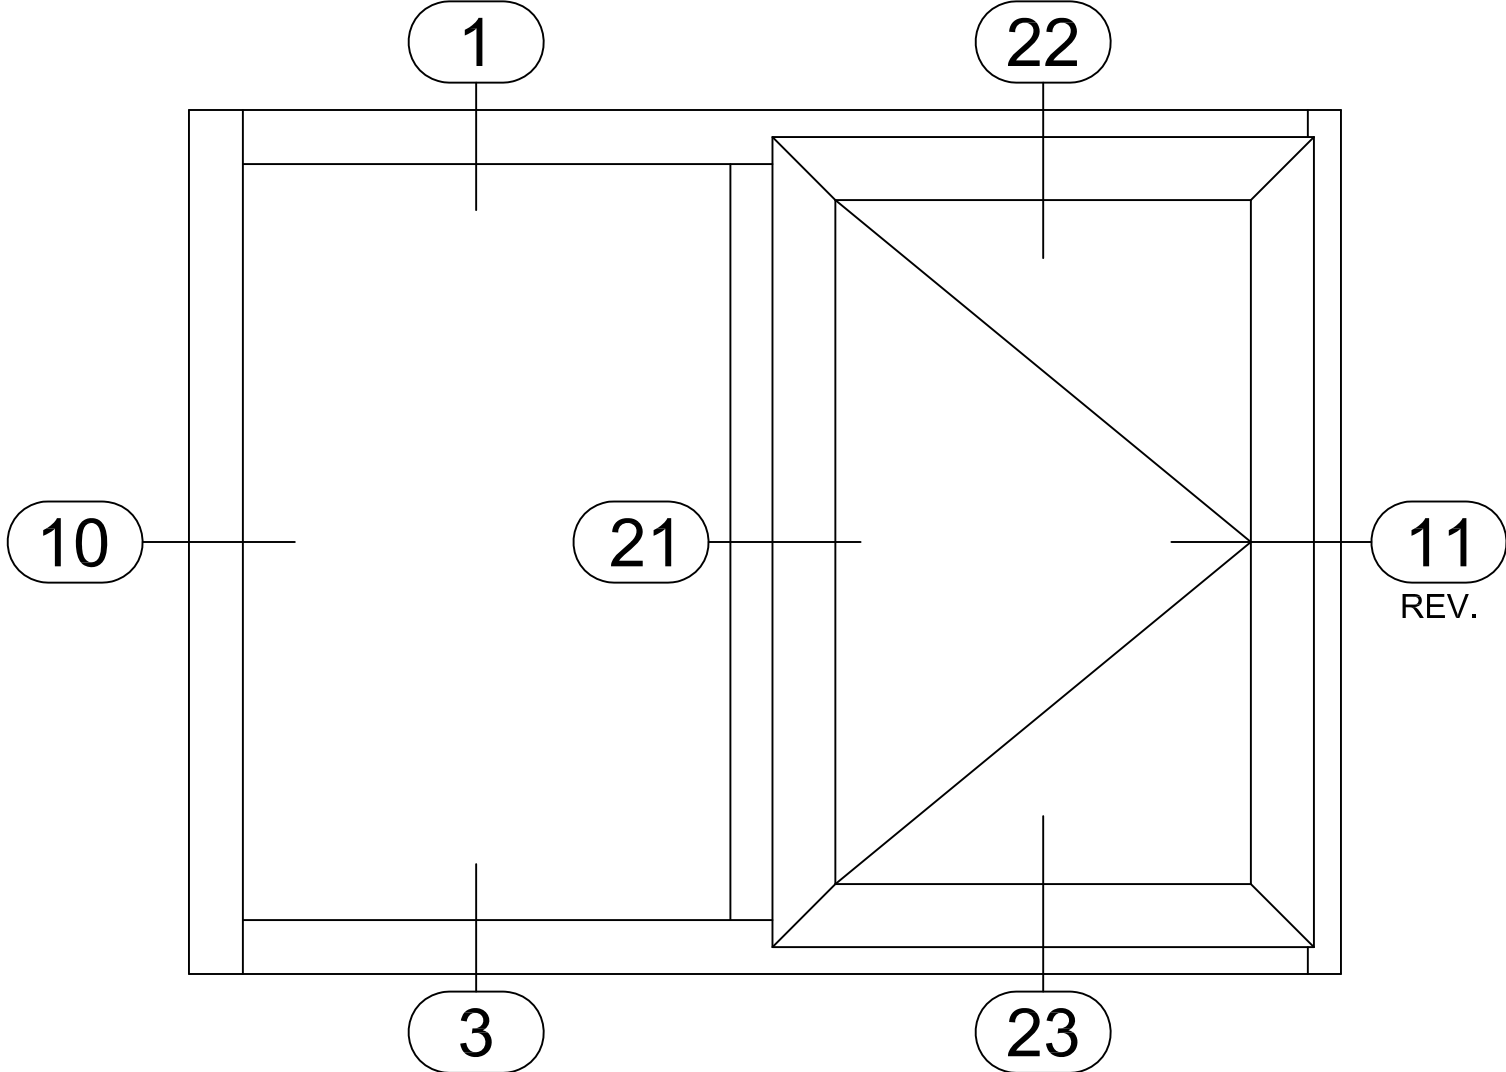

# Signature Series 3-1/4" Lap

3 1/4" SYSTEM DEPTH  
AAMA RATING AW-100  
LAP SASH TO FRAME

1

3

OC004  
-FIXED BY  
OUTSWINGING CASEMENT-

# Signature Series 3-1/4" Lap

3 1/4" SYSTEM DEPTH  
 AAMA RATING AW-100  
 LAP SASH TO FRAME

11

21

22

23

OC004  
 -FIXED BY  
 OUTSWINGING CASEMENT-