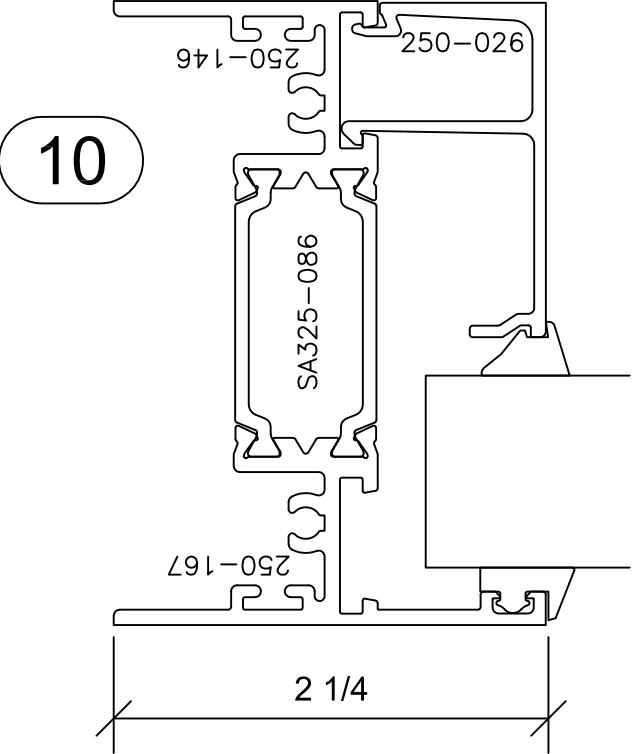

# Signature Series 3-1/4" Lap

3 1/4" SYSTEM DEPTH  
AAMA RATING AW-100  
LAP SASH TO FRAME

1

3

OC004  
-FIXED BY  
OUTSWINGING CASEMENT-

# Signature Series 3-1/4" Lap

3 1/4" SYSTEM DEPTH  
 AAMA RATING AW-100  
 LAP SASH TO FRAME

11

21

22

23

OC004  
 -FIXED BY  
 OUTSWINGING CASEMENT-