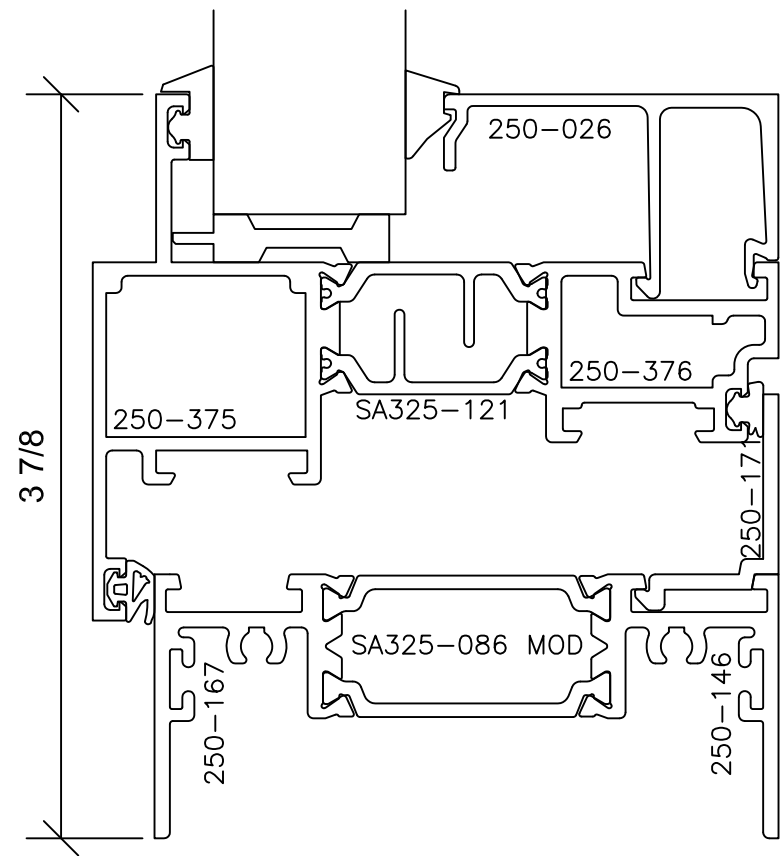

# Signature Series 3-1/4" Lap

3 1/4" SYSTEM DEPTH  
AAMA RATING AW-100  
LAP SASH TO FRAME

1

3

OC004  
-FIXED BY  
OUTSWINGING CASEMENT-

# Signature Series 3-1/4" Lap

3 1/4" SYSTEM DEPTH  
 AAMA RATING AW-100  
 LAP SASH TO FRAME

11

21

22

23

OC004  
 -FIXED BY  
 OUTSWINGING CASEMENT-