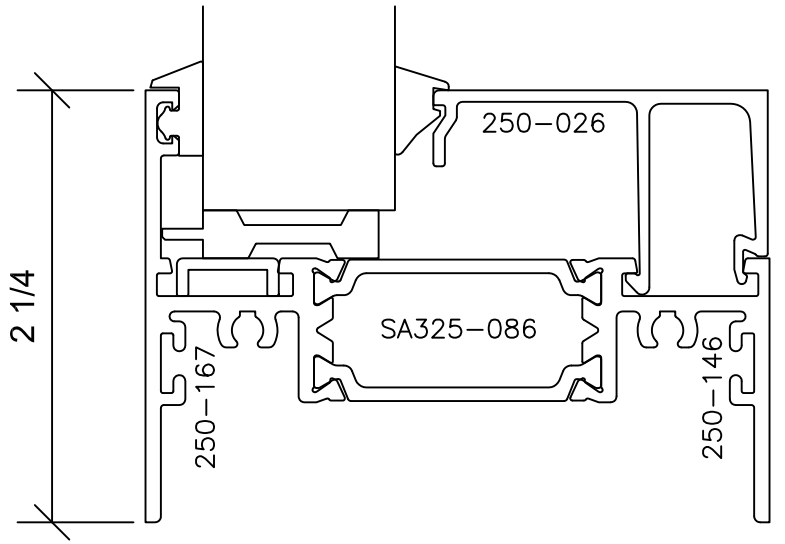

# Signature Series 3-1/4" Lap

3 1/4" SYSTEM DEPTH  
AAMA RATING AW-100  
LAP SASH TO FRAME

1

3

OC004  
-FIXED BY  
OUTSWINGING CASEMENT-

# Signature Series 3-1/4" Lap

3 1/4" SYSTEM DEPTH  
 AAMA RATING AW-100  
 LAP SASH TO FRAME

11

21

22

23

OC004  
 -FIXED BY  
 OUTSWINGING CASEMENT-