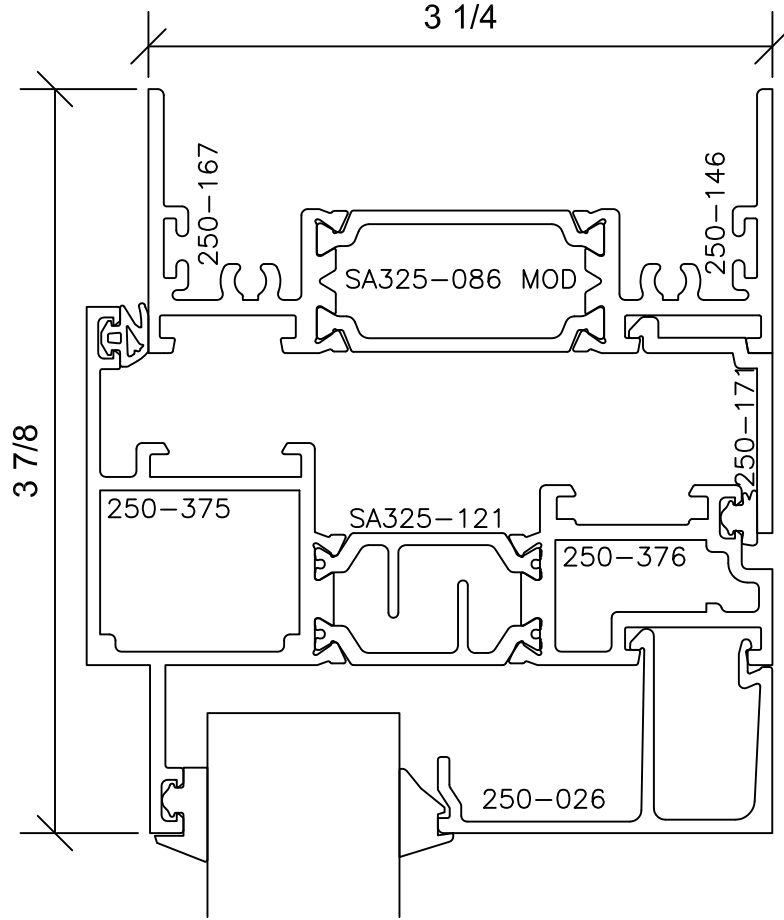

# Signature Series 3-1/4" Lap

3 1/4" SYSTEM DEPTH  
AAMA RATING AW-100  
LAP SASH TO FRAME

1

3

OC004  
-FIXED BY  
OUTSWINGING CASEMENT-

# Signature Series 3-1/4" Lap

3 1/4" SYSTEM DEPTH  
 AAMA RATING AW-100  
 LAP SASH TO FRAME

11

21

22

23

OC004  
 -FIXED BY  
 OUTSWINGING CASEMENT-