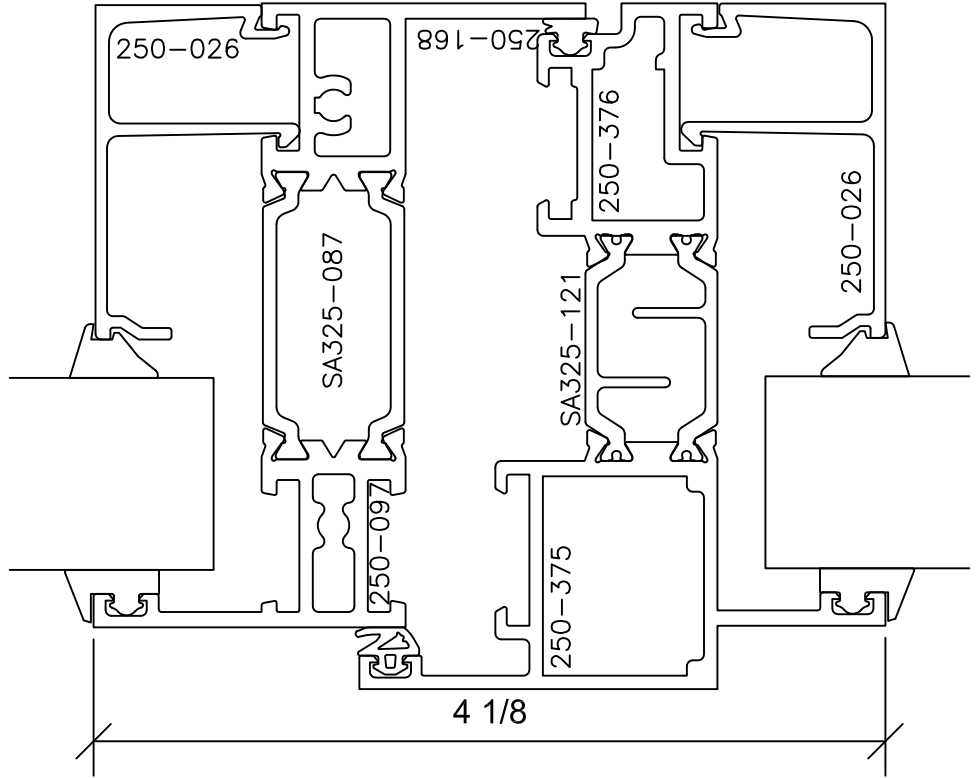

# Signature Series 3-1/4" Lap

3 1/4" SYSTEM DEPTH  
AAMA RATING AW-100  
LAP SASH TO FRAME

1

3

OC004  
-FIXED BY  
OUTSWINGING CASEMENT-

# Signature Series 3-1/4" Lap

3 1/4" SYSTEM DEPTH  
 AAMA RATING AW-100  
 LAP SASH TO FRAME

11

21

22

23

OC004  
 -FIXED BY  
 OUTSWINGING CASEMENT-