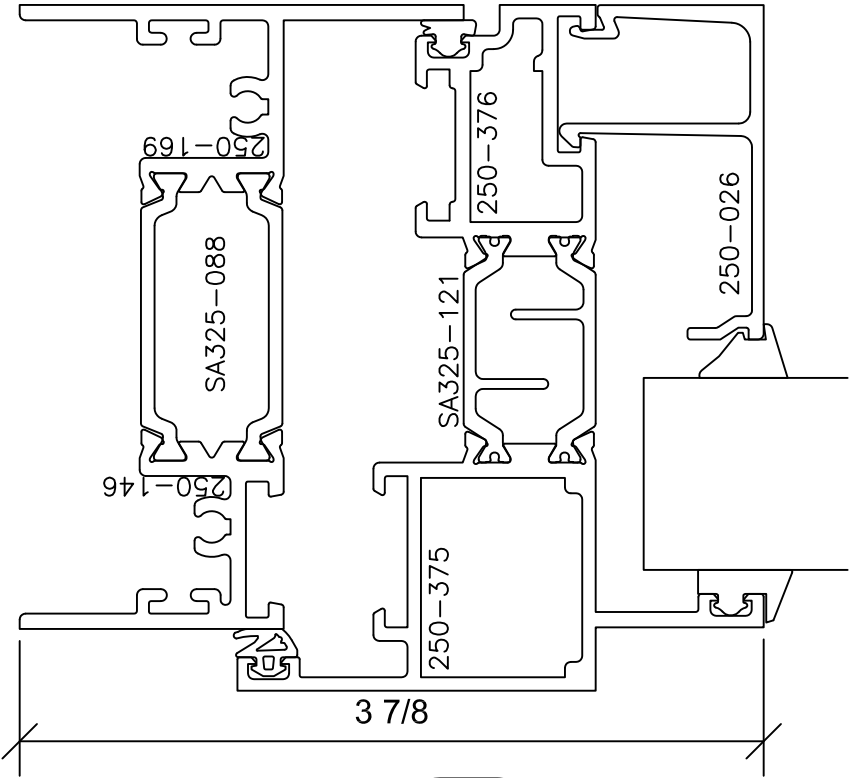

# Signature Series 3-1/4" Lap

3 1/4" SYSTEM DEPTH  
AAMA RATING AW-100  
LAP SASH TO FRAME

1

3

OC004  
-FIXED BY  
OUTSWINGING CASEMENT-

# Signature Series 3-1/4" Lap

3 1/4" SYSTEM DEPTH  
 AAMA RATING AW-100  
 LAP SASH TO FRAME

11

21

22

23

OC004  
 -FIXED BY  
 OUTSWINGING CASEMENT-