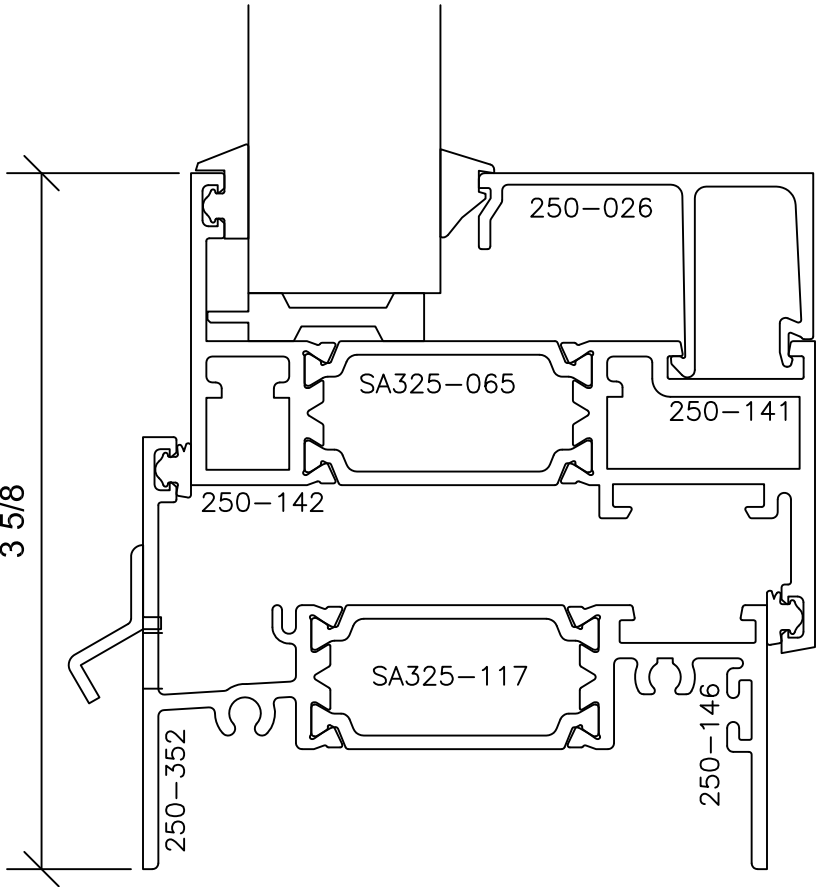

Signature Series 3-1/4" Lap

3 1/4" SYSTEM DEPTH
AAMA RATING AW-100
LAP SASH TO FRAME

IC001_IC001
-INSWINGING CASEMENT BY
INSWINGING CASEMENT-

4

6

Signature Series 3-1/4" Lap

3 1/4" SYSTEM DEPTH
AAMA RATING AW-100
LAP SASH TO FRAME

12

15

IC001_IC001
-INSWINGING CASEMENT BY
INSWINGING CASEMENT-