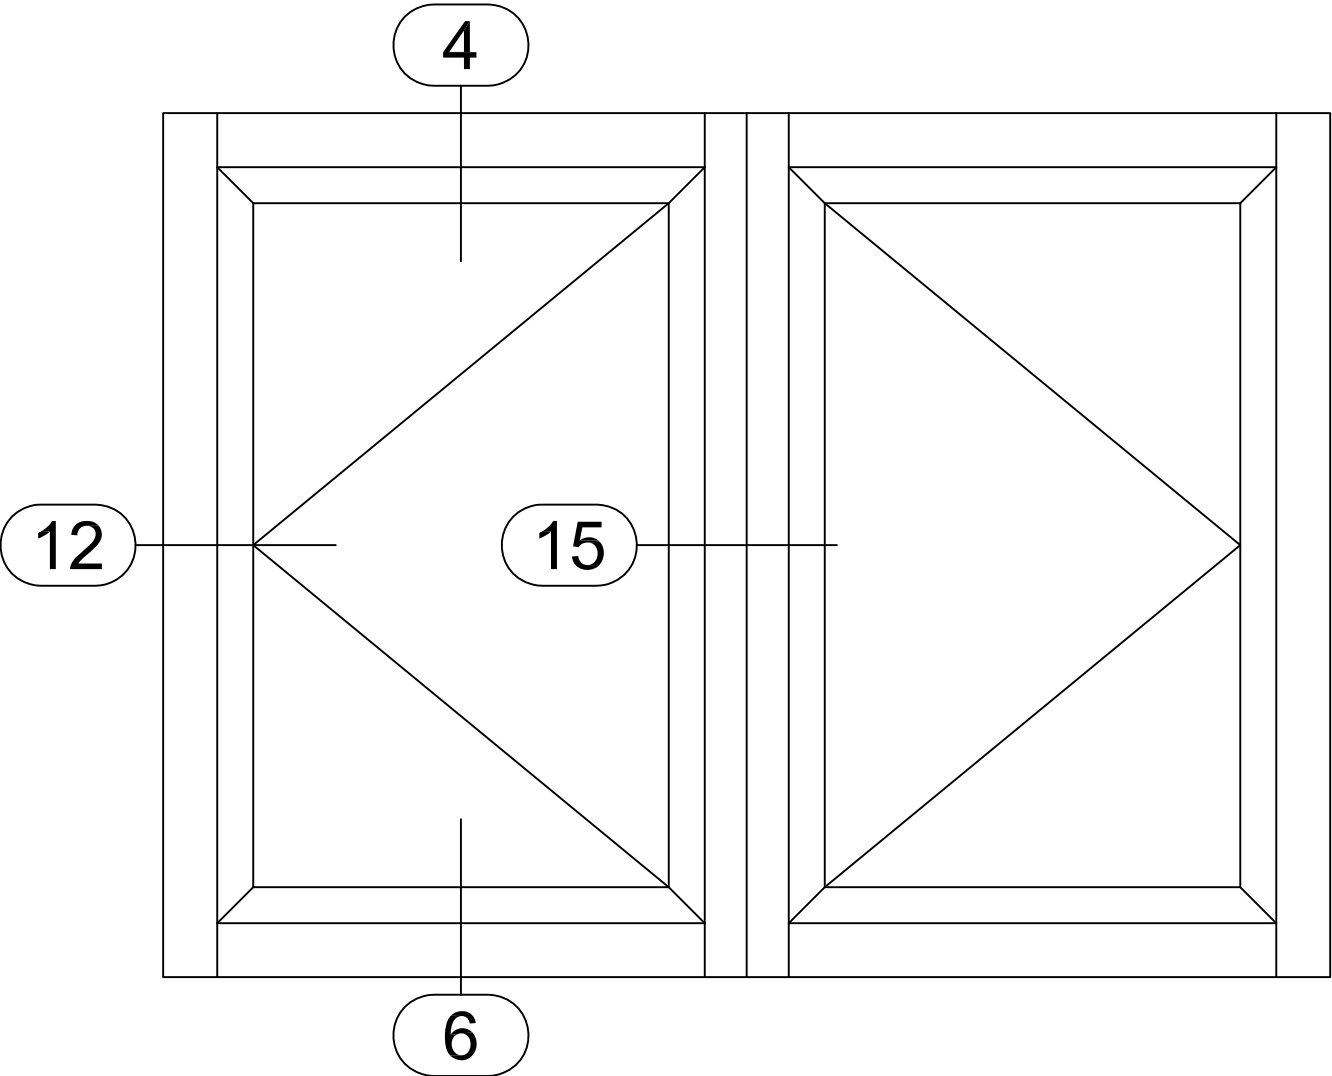

Signature Series 3-1/4" Lap

3 1/4" SYSTEM DEPTH
AAMA RATING AW-100
LAP SASH TO FRAME

IC001_IC001
-INSWINGING CASEMENT BY
INSWINGING CASEMENT-

4

6

Signature Series 3-1/4" Lap

3 1/4" SYSTEM DEPTH
AAMA RATING AW-100
LAP SASH TO FRAME