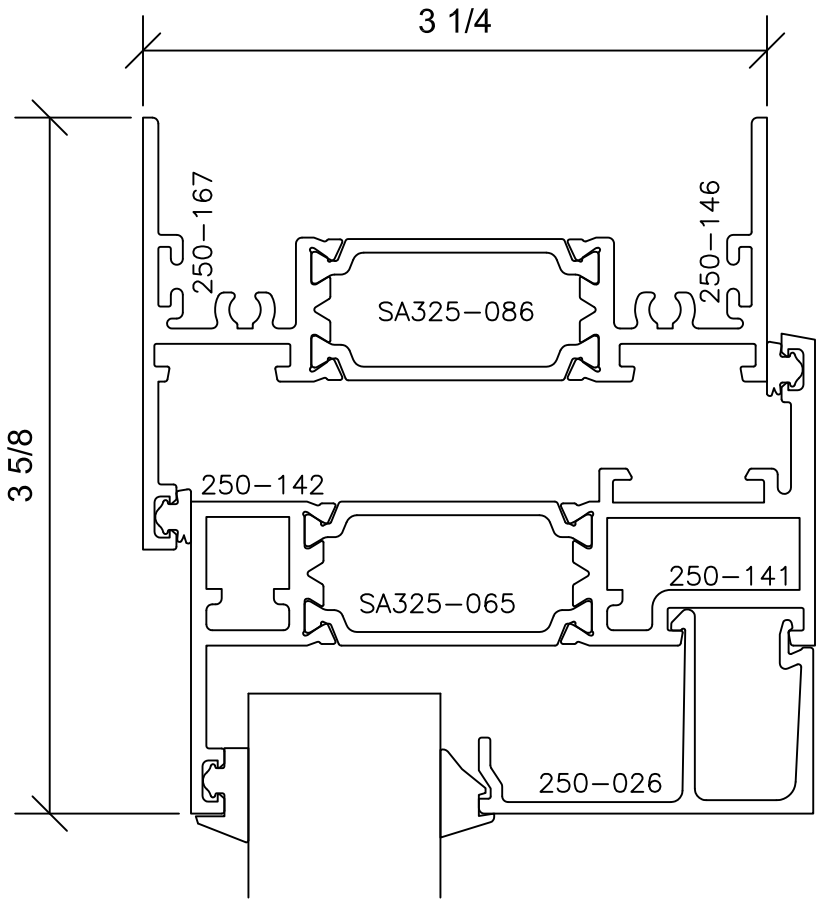

Signature Series 3-1/4" Lap

3 1/4" SYSTEM DEPTH
AAMA RATING AW-100
LAP SASH TO FRAME

IC001_IC001
-INSWINGING CASEMENT BY
INSWINGING CASEMENT-

4

6

Signature Series 3-1/4" Lap

3 1/4" SYSTEM DEPTH
AAMA RATING AW-100
LAP SASH TO FRAME

12

15

IC001_IC001
-INSWINGING CASEMENT BY
INSWINGING CASEMENT-