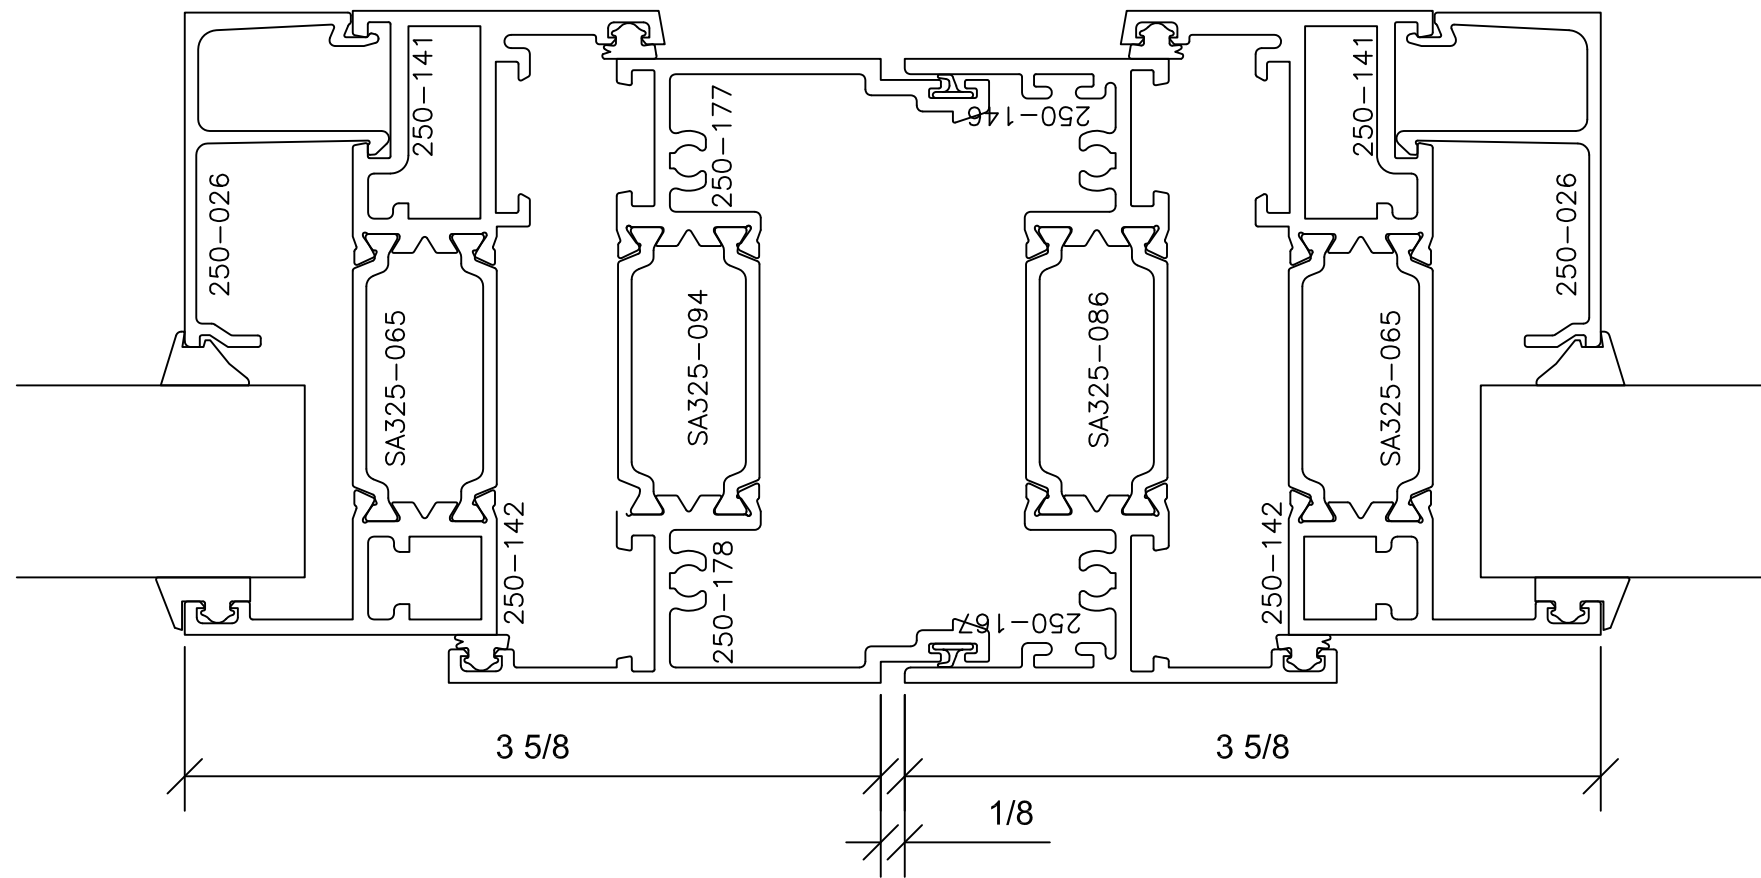

Signature Series 3-1/4" Lap

3 1/4" SYSTEM DEPTH
AAMA RATING AW-100
LAP SASH TO FRAME

IC001_IC001
-INSWINGING CASEMENT BY
INSWINGING CASEMENT-

4

6

Signature Series 3-1/4" Lap

3 1/4" SYSTEM DEPTH
AAMA RATING AW-100
LAP SASH TO FRAME

12

15

IC001_IC001
-INSWINGING CASEMENT BY
INSWINGING CASEMENT-