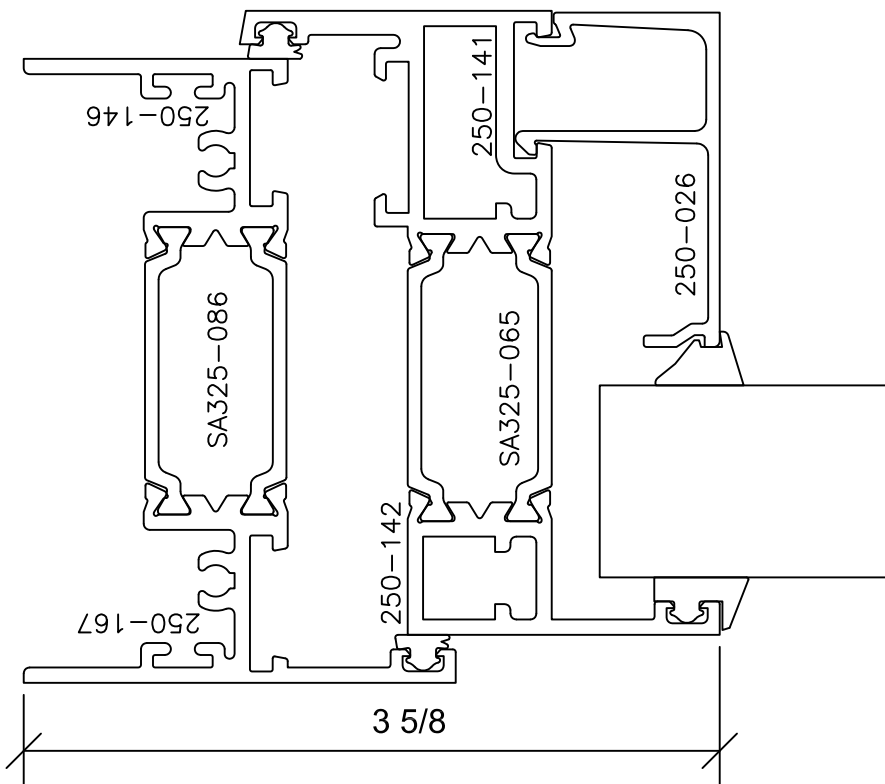

Signature Series 3-1/4" Lap

3 1/4" SYSTEM DEPTH
AAMA RATING AW-100
LAP SASH TO FRAME

IC001_IC001
-INSWINGING CASEMENT BY
INSWINGING CASEMENT-

4

6

Signature Series 3-1/4" Lap

3 1/4" SYSTEM DEPTH
AAMA RATING AW-100
LAP SASH TO FRAME

12

15

IC001_IC001
-INSWINGING CASEMENT BY
INSWINGING CASEMENT-