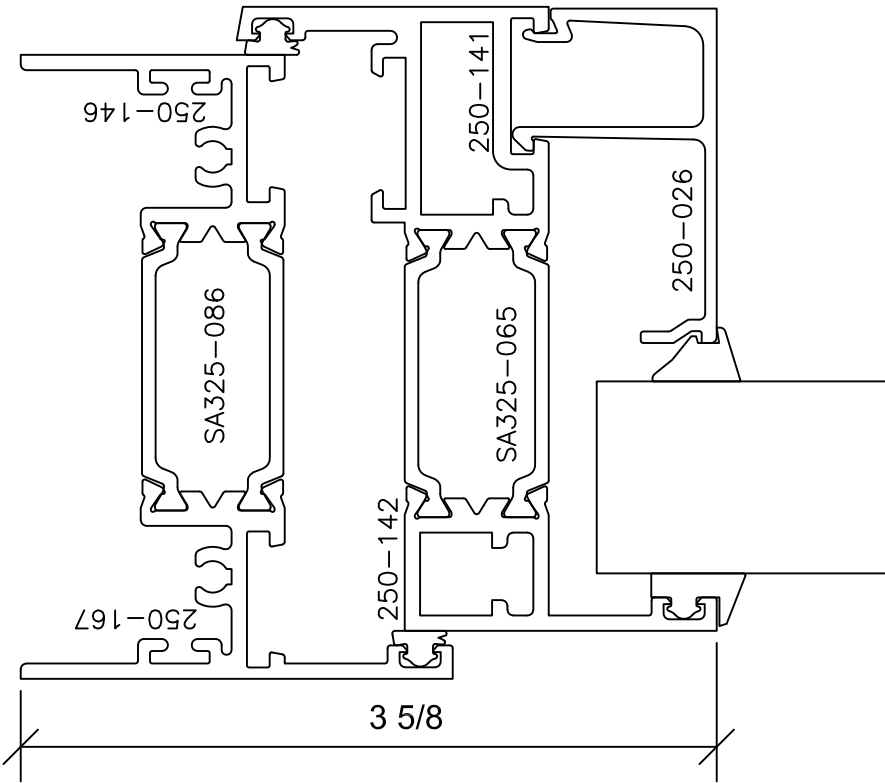

Signature Series 3-1/4" Lap

3 1/4" SYSTEM DEPTH
AAMA RATING AW-100
LAP SASH TO FRAME

IC002
-INSWINGING CASEMENT BY
INSWINGING CASEMENT-

4

6

Signature Series 3-1/4" Lap

3 1/4" SYSTEM DEPTH
AAMA RATING AW-100
LAP SASH TO FRAME

12

14

IC002
-INSWINGING CASEMENT BY
INSWINGING CASEMENT-