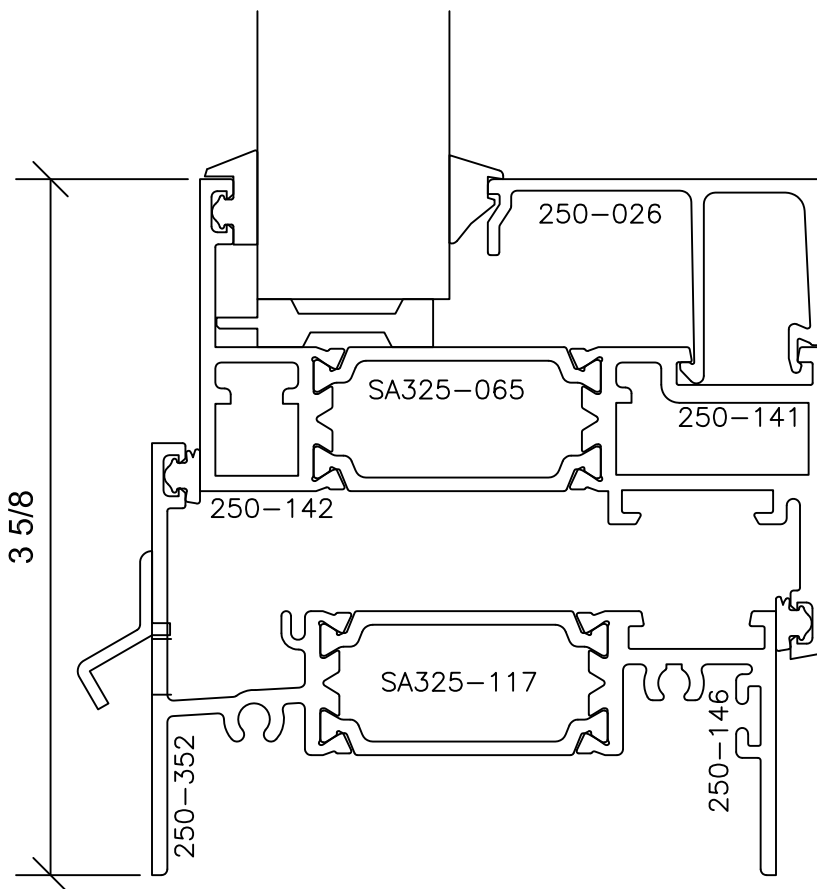

Signature Series 3-1/4" Lap

3 1/4" SYSTEM DEPTH
AAMA RATING AW-100
LAP SASH TO FRAME

IC002
-INSWINGING CASEMENT BY
INSWINGING CASEMENT-

4

6

Signature Series 3-1/4" Lap

3 1/4" SYSTEM DEPTH
AAMA RATING AW-100
LAP SASH TO FRAME

12

14

IC002
-INSWINGING CASEMENT BY
INSWINGING CASEMENT-