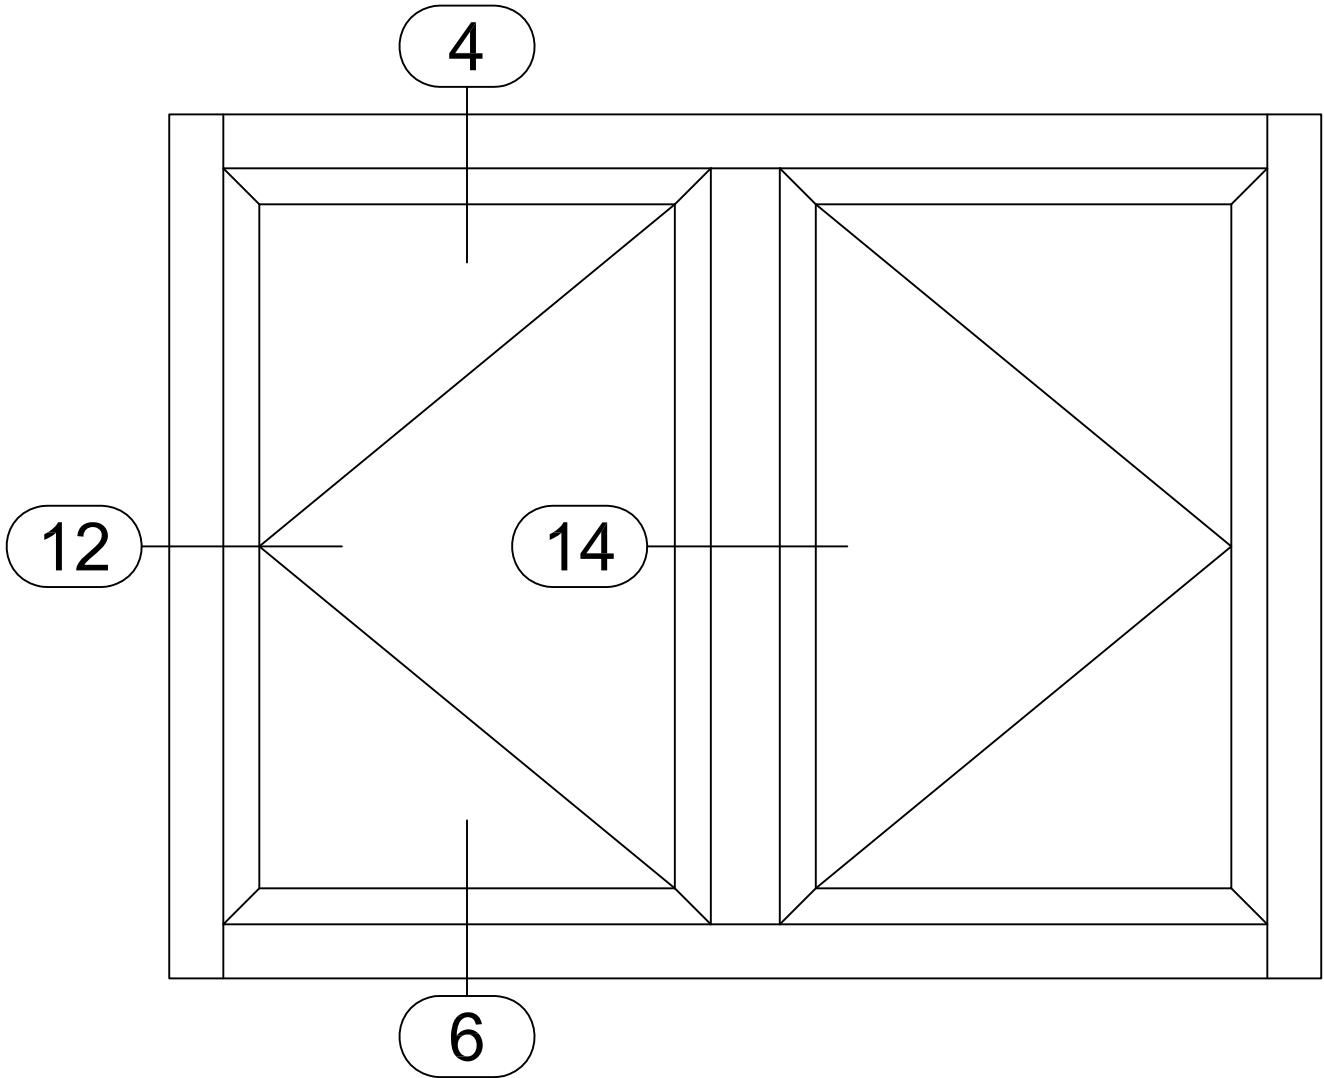

Signature Series 3-1/4" Lap

3 1/4" SYSTEM DEPTH
AAMA RATING AW-100
LAP SASH TO FRAME

IC002
-INSWINGING CASEMENT BY
INSWINGING CASEMENT-

4

6

Signature Series 3-1/4" Lap

3 1/4" SYSTEM DEPTH
AAMA RATING AW-100
LAP SASH TO FRAME

12

14

IC002
-INSWINGING CASEMENT BY
INSWINGING CASEMENT-