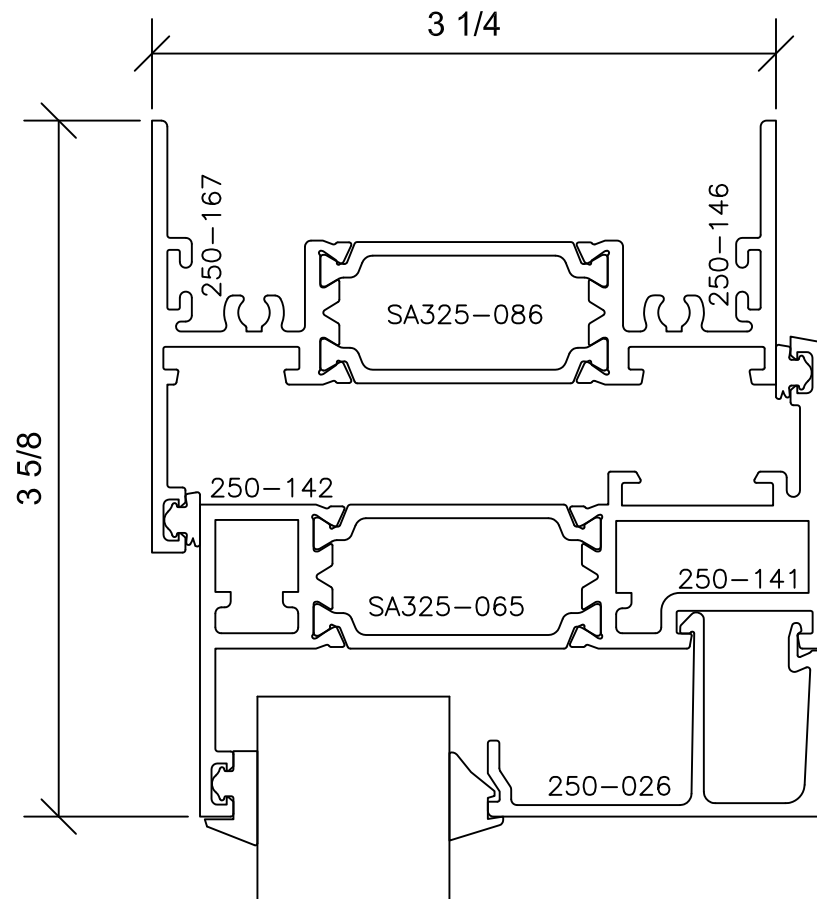

Signature Series 3-1/4" Lap

3 1/4" SYSTEM DEPTH
AAMA RATING AW-100
LAP SASH TO FRAME

IC002
-INSWINGING CASEMENT BY
INSWINGING CASEMENT-

4

6

Signature Series 3-1/4" Lap

3 1/4" SYSTEM DEPTH
AAMA RATING AW-100
LAP SASH TO FRAME

12

14

IC002
-INSWINGING CASEMENT BY
INSWINGING CASEMENT-