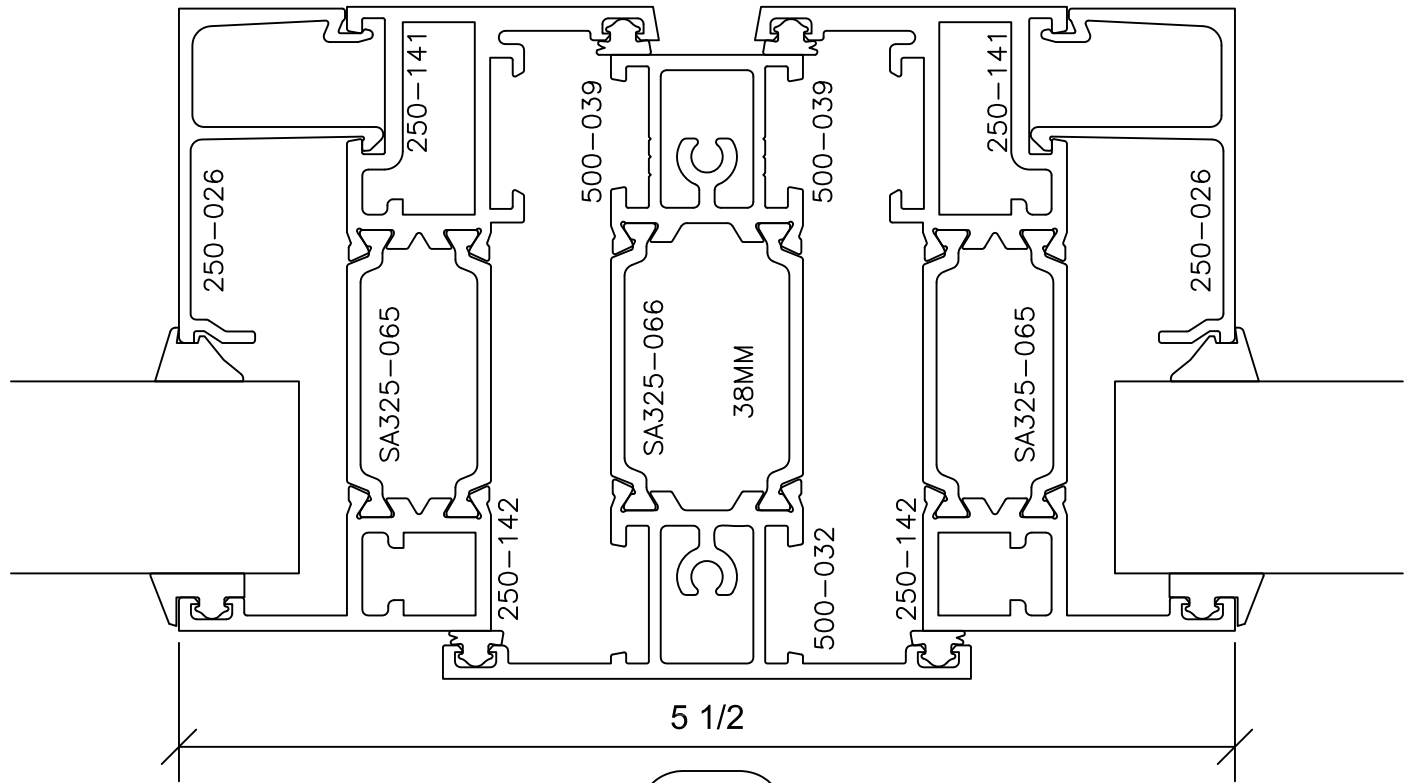

Signature Series 3-1/4" Lap

3 1/4" SYSTEM DEPTH
AAMA RATING AW-100
LAP SASH TO FRAME

IC002
-INSWINGING CASEMENT BY
INSWINGING CASEMENT-

4

6

Signature Series 3-1/4" Lap

3 1/4" SYSTEM DEPTH
AAMA RATING AW-100
LAP SASH TO FRAME

12

14

IC002
-INSWINGING CASEMENT BY
INSWINGING CASEMENT-