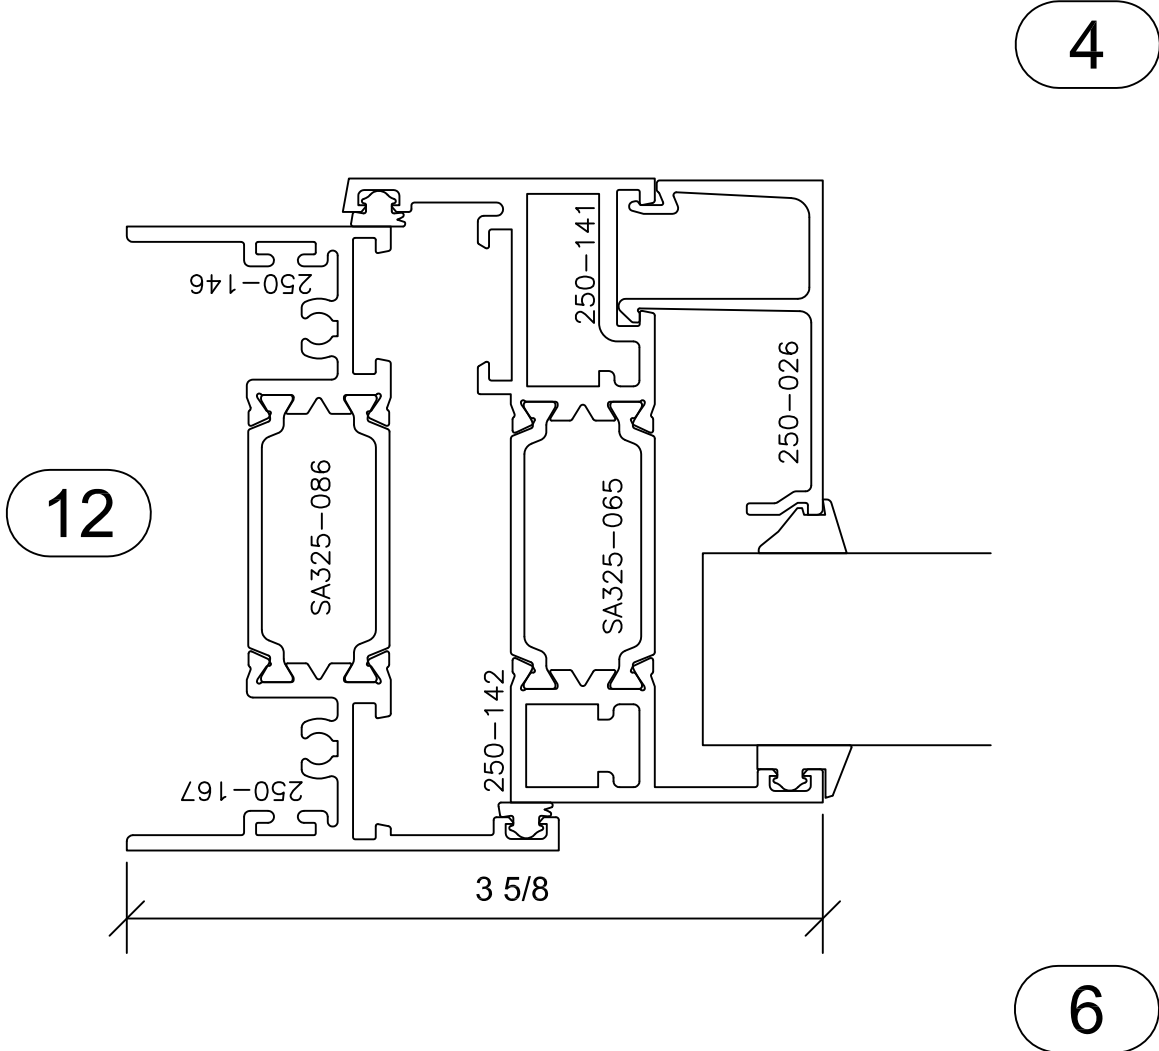

Signature Series 3-1/4" Lap

3 1/4" SYSTEM DEPTH
AAMA RATING AW-100
LAP SASH TO FRAME

IC001
-INSWINGING CASEMENT-