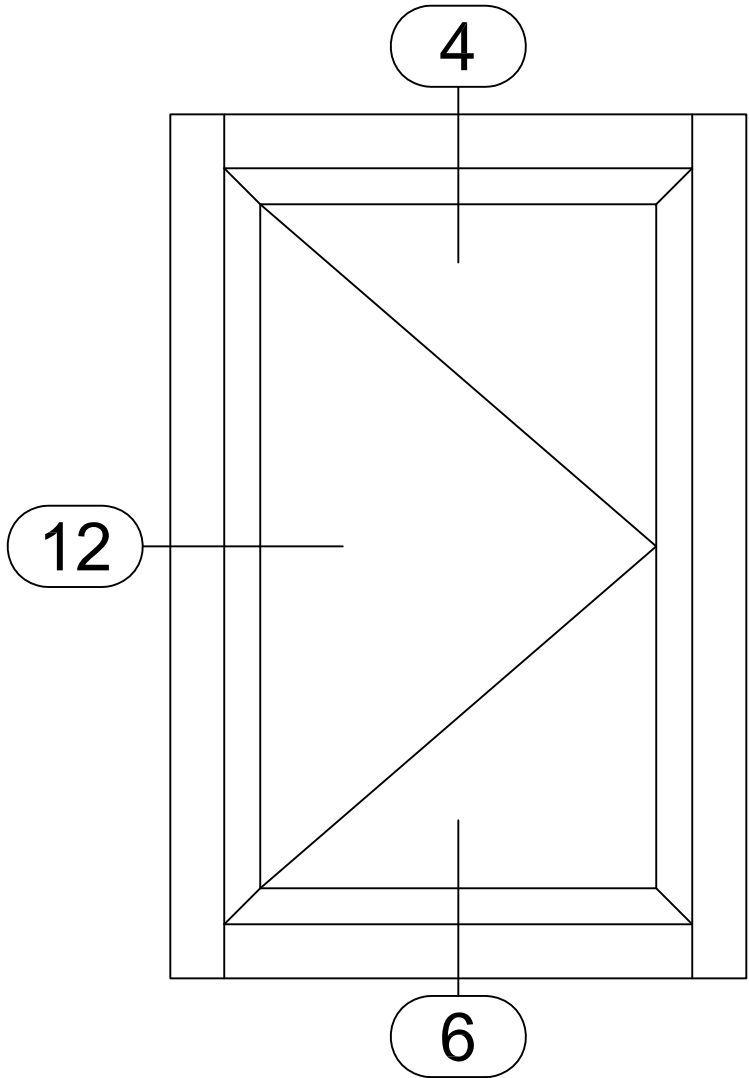

Signature Series 3-1/4" Lap

3 1/4" SYSTEM DEPTH
AAMA RATING AW-100
LAP SASH TO FRAME

IC001
-INSWINGING CASEMENT-