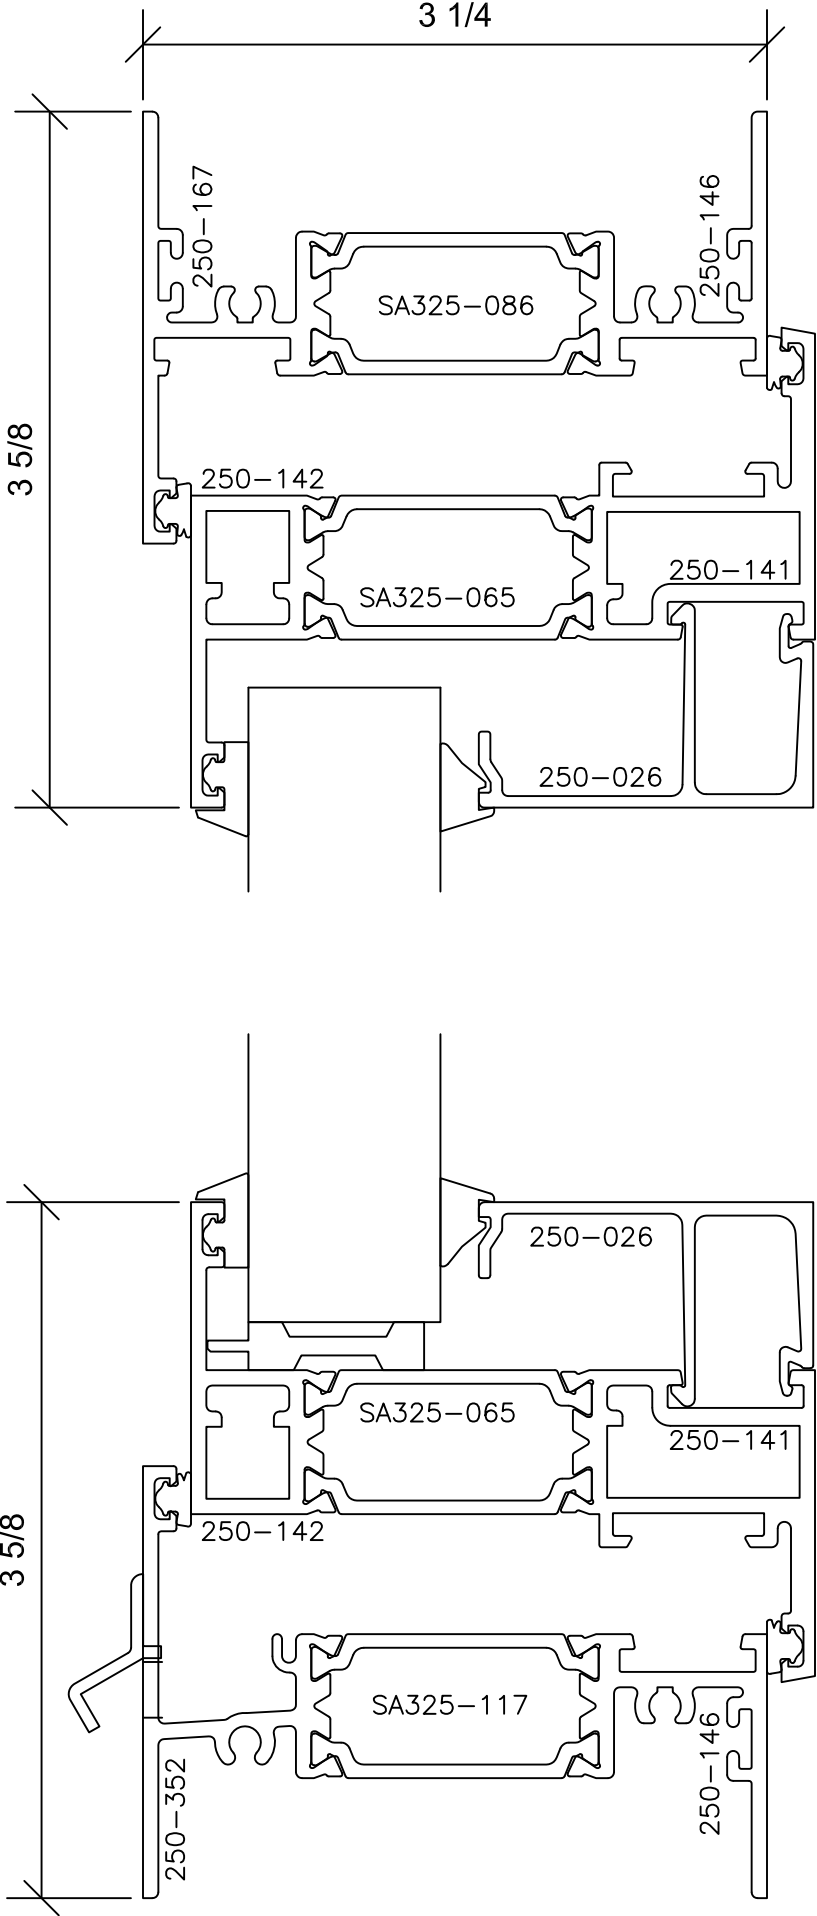

Signature Series 3-1/4" Lap

3 1/4" SYSTEM DEPTH
AAMA RATING AW-100
LAP SASH TO FRAME

IC001
-INSWINGING CASEMENT-