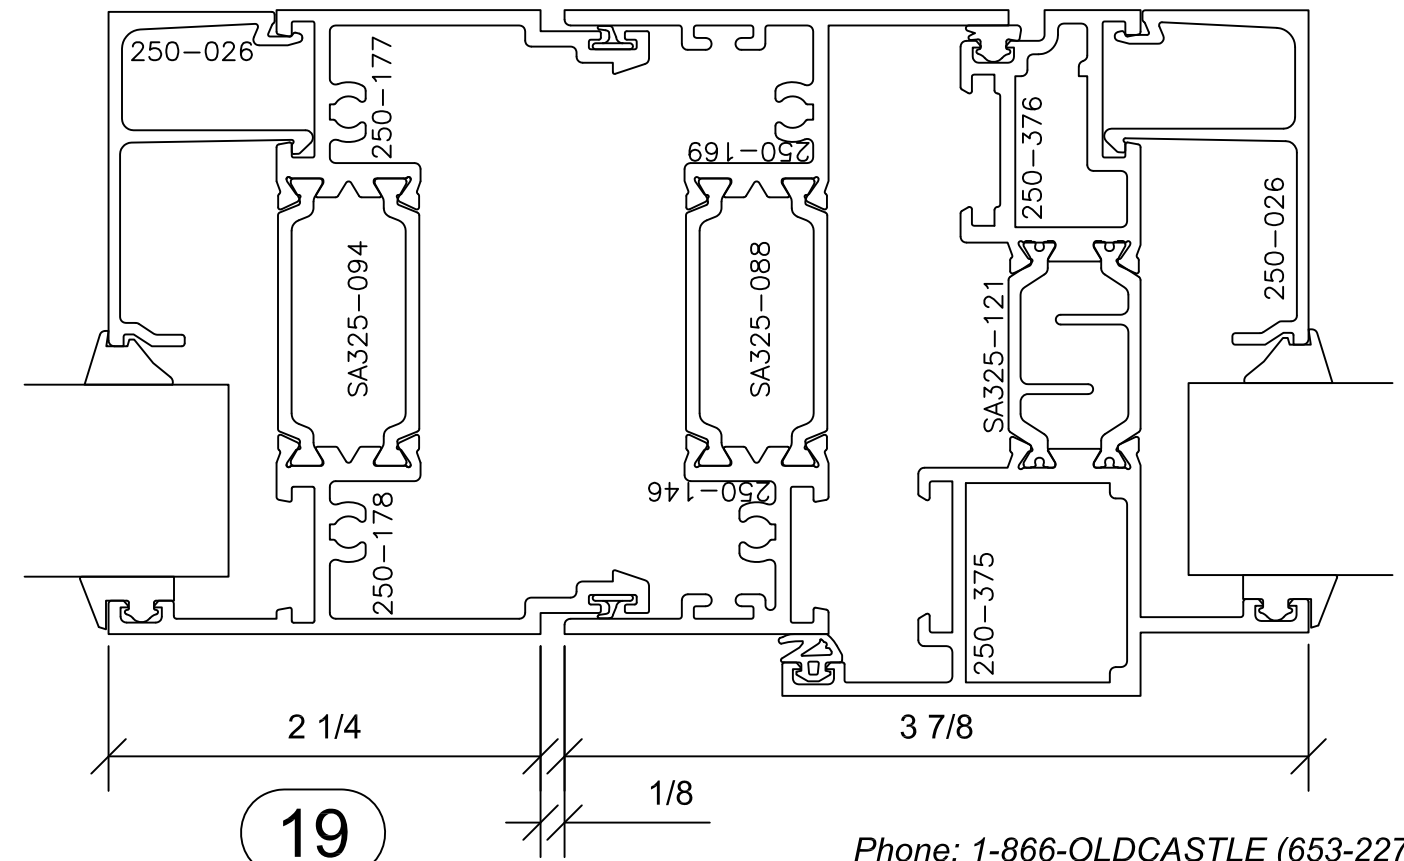

Signature Series 3-1/4" Lap

3 1/4" SYSTEM DEPTH
 AAMA RATING AW-100
 LAP SASH TO FRAME

1

10

11
REV

3

FX001_FX001_OC001
 -FIXED BY FIXED BY
 OUTSWINGING CASEMENT-

Signature Series 3-1/4" Lap

3 1/4" SYSTEM DEPTH
 AAMA RATING AW-100
 LAP SASH TO FRAME

FX001_FX001_OC001
 -FIXED BY FIXED
 BY OUTSWINGING
 CASEMENT-