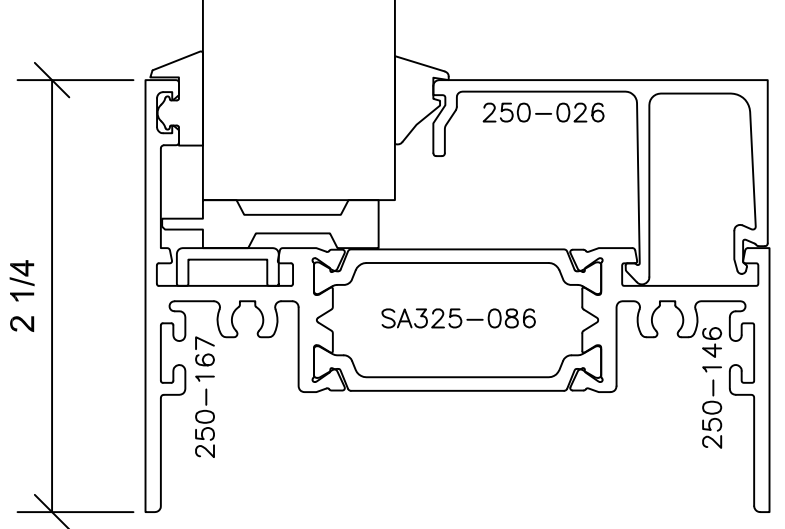

Signature Series 3-1/4" Lap

3 1/4" SYSTEM DEPTH
 AAMA RATING AW-100
 LAP SASH TO FRAME

1

10

11
REV

3

FX001_FX001_OC001
 -FIXED BY FIXED BY
 OUTSWINGING CASEMENT-

Signature Series 3-1/4" Lap

3 1/4" SYSTEM DEPTH
 AAMA RATING AW-100
 LAP SASH TO FRAME

FX001_FX001_OC001
 -FIXED BY FIXED
 BY OUTSWINGING
 CASEMENT-