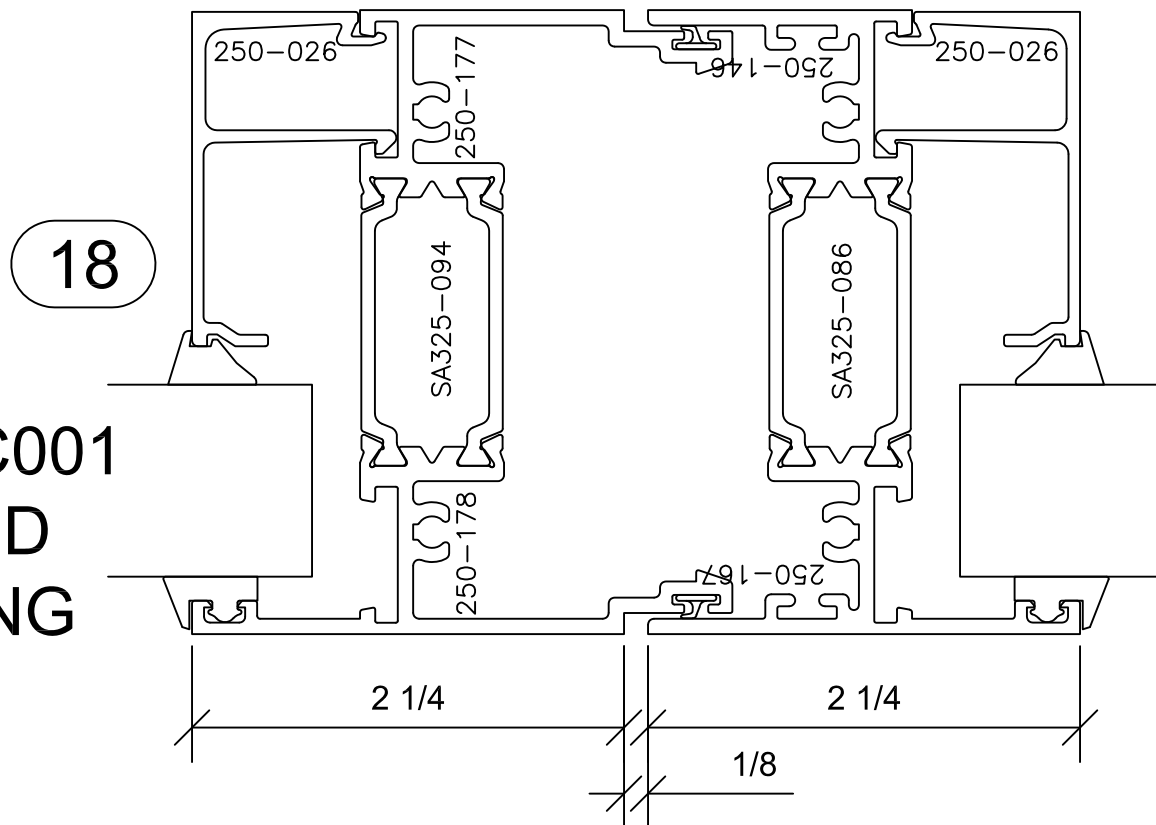

Signature Series 3-1/4" Lap

3 1/4" SYSTEM DEPTH
 AAMA RATING AW-100
 LAP SASH TO FRAME

1

10

11
REV

3

FX001_FX001_OC001
 -FIXED BY FIXED BY
 OUTSWINGING CASEMENT-

Signature Series 3-1/4" Lap

3 1/4" SYSTEM DEPTH
 AAMA RATING AW-100
 LAP SASH TO FRAME

FX001_FX001_OC001
 -FIXED BY FIXED
 BY OUTSWINGING
 CASEMENT-