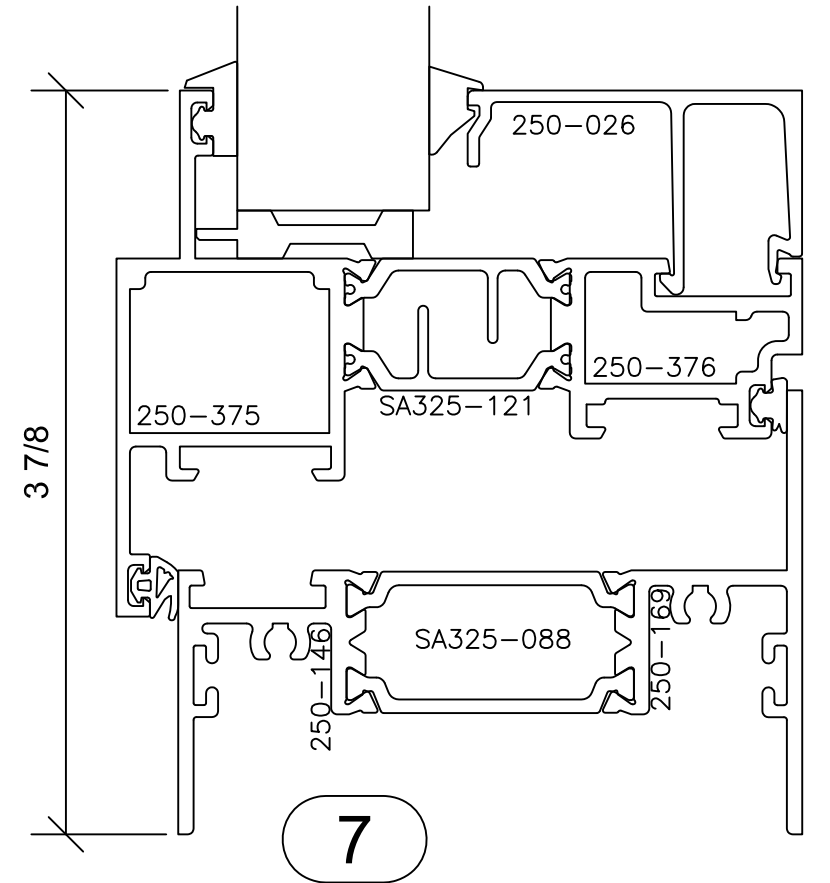

Signature Series 3-1/4" Lap

3 1/4" SYSTEM DEPTH
 AAMA RATING AW-100
 LAP SASH TO FRAME

1

10

11
REV

3

FX001_FX001_OC001
 -FIXED BY FIXED BY
 OUTSWINGING CASEMENT-

Signature Series 3-1/4" Lap

3 1/4" SYSTEM DEPTH
 AAMA RATING AW-100
 LAP SASH TO FRAME

FX001_FX001_OC001
 -FIXED BY FIXED
 BY OUTSWINGING
 CASEMENT-