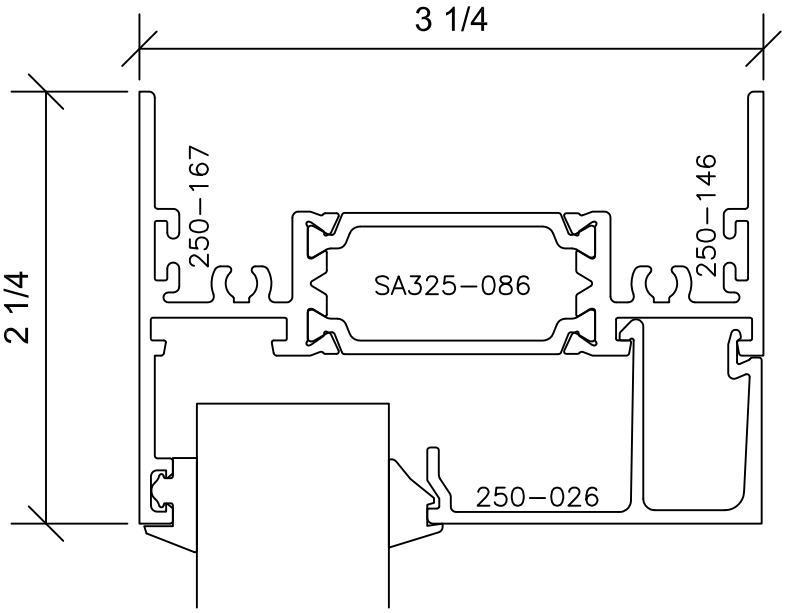

Signature Series 3-1/4" Lap

3 1/4" SYSTEM DEPTH
 AAMA RATING AW-100
 LAP SASH TO FRAME

1

10

11
REV

3

FX001_FX001_OC001
 -FIXED BY FIXED BY
 OUTSWINGING CASEMENT-

Signature Series 3-1/4" Lap

3 1/4" SYSTEM DEPTH
 AAMA RATING AW-100
 LAP SASH TO FRAME

FX001_FX001_OC001
 -FIXED BY FIXED
 BY OUTSWINGING
 CASEMENT-