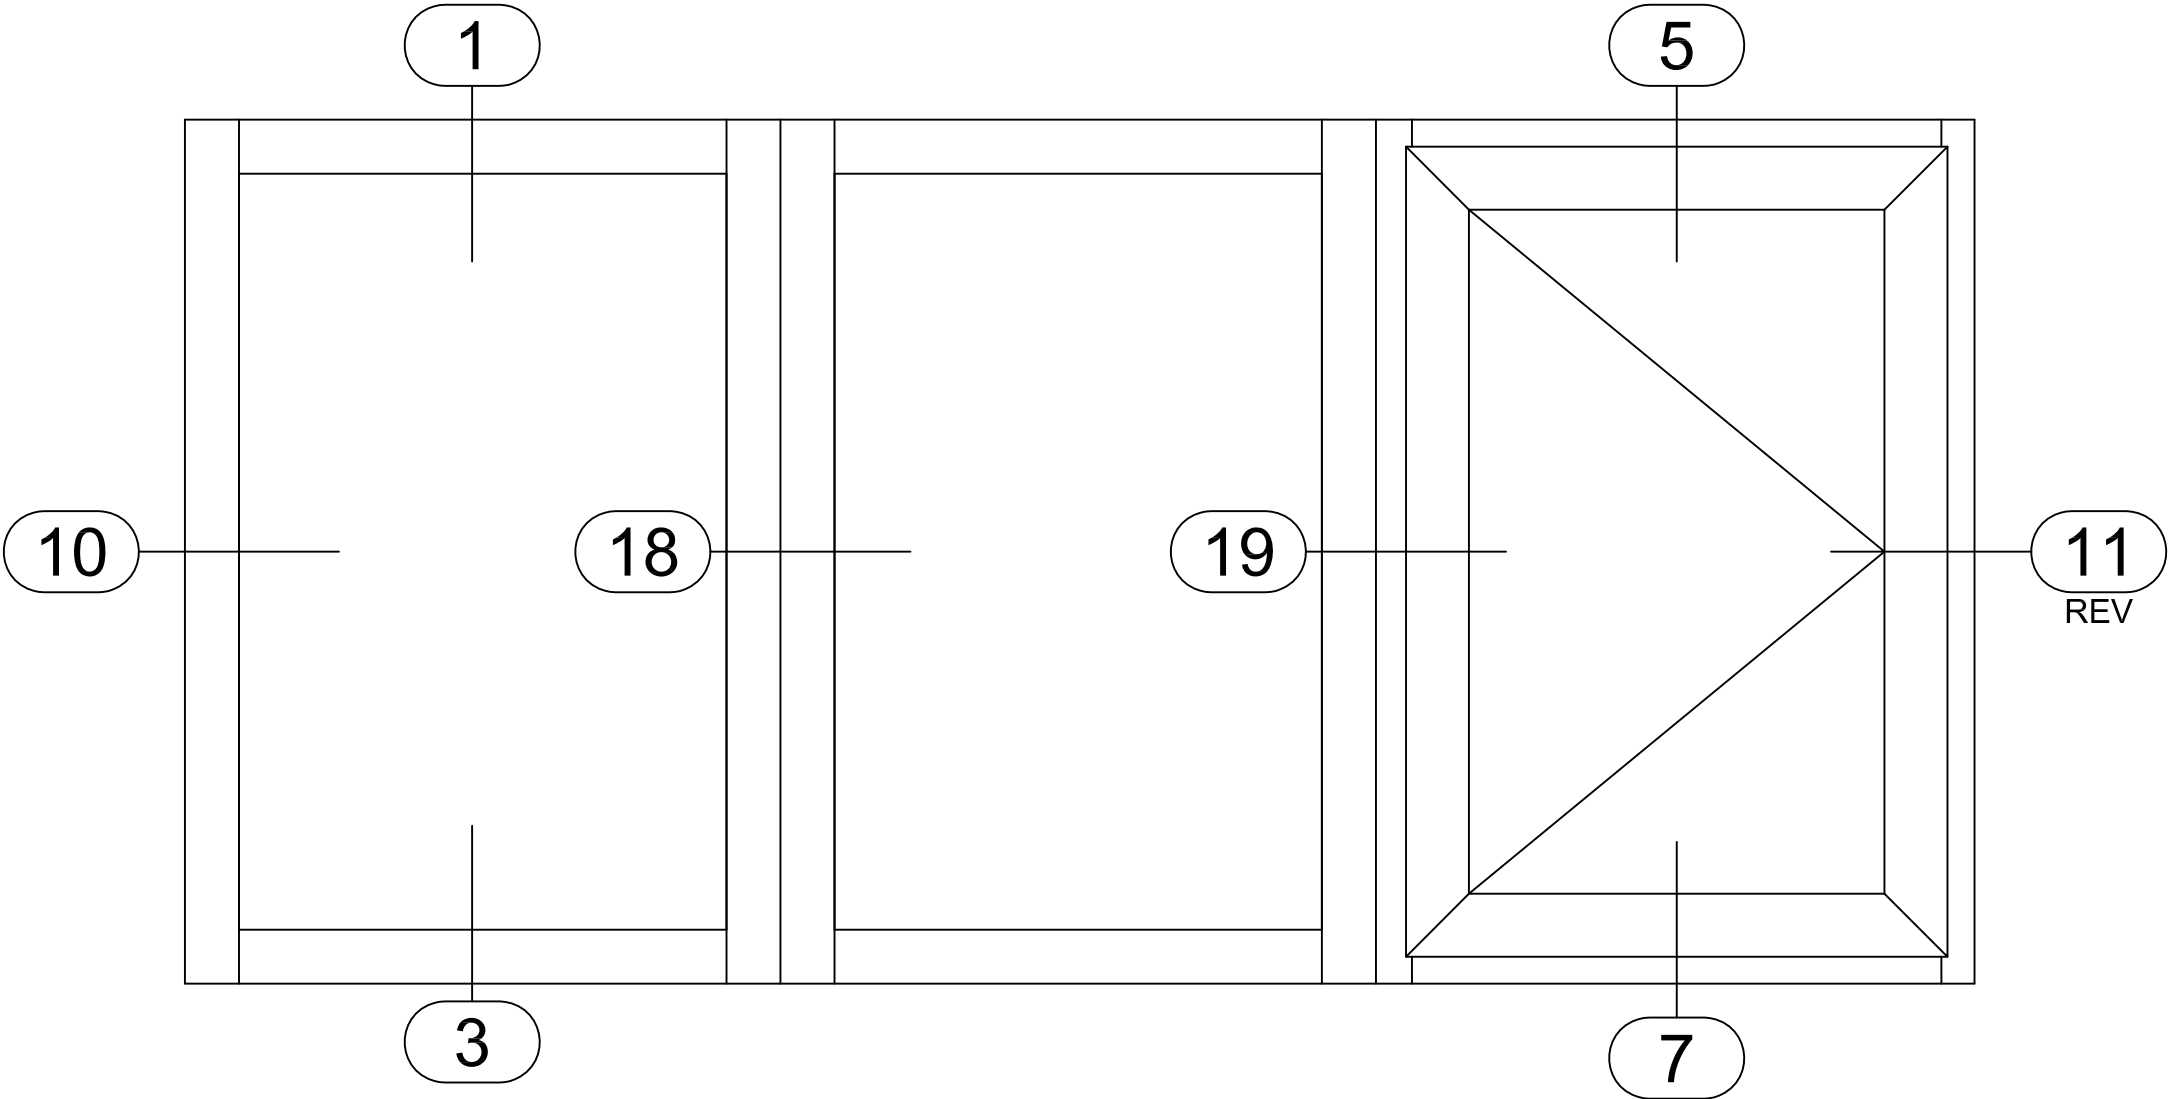

Signature Series 3-1/4" Lap

3 1/4" SYSTEM DEPTH
 AAMA RATING AW-100
 LAP SASH TO FRAME

1

10

11
REV

3

FX001_FX001_OC001
 -FIXED BY FIXED BY
 OUTSWINGING CASEMENT-

Signature Series 3-1/4" Lap

3 1/4" SYSTEM DEPTH
 AAMA RATING AW-100
 LAP SASH TO FRAME

FX001_FX001_OC001
 -FIXED BY FIXED
 BY OUTSWINGING
 CASEMENT-