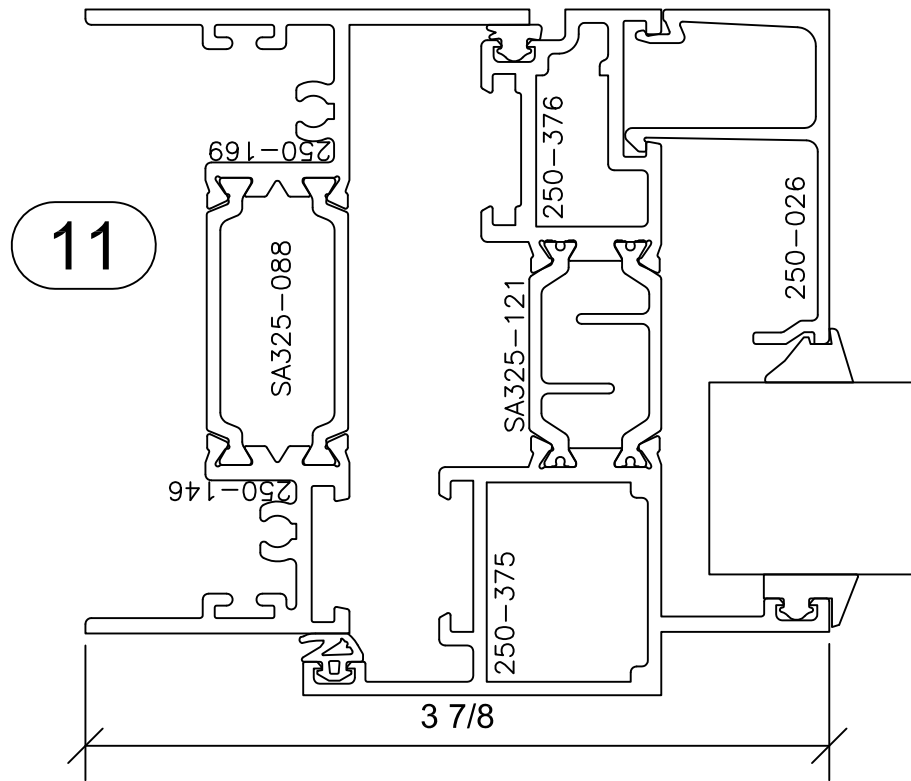

Signature Series 3-1/4" Lap

3 1/4" SYSTEM DEPTH
 AAMA RATING AW-100
 LAP SASH TO FRAME

1

10

11
REV

3

FX001_FX001_OC001
 -FIXED BY FIXED BY
 OUTSWINGING CASEMENT-

Signature Series 3-1/4" Lap

3 1/4" SYSTEM DEPTH
 AAMA RATING AW-100
 LAP SASH TO FRAME

FX001_FX001_OC001
 -FIXED BY FIXED
 BY OUTSWINGING
 CASEMENT-