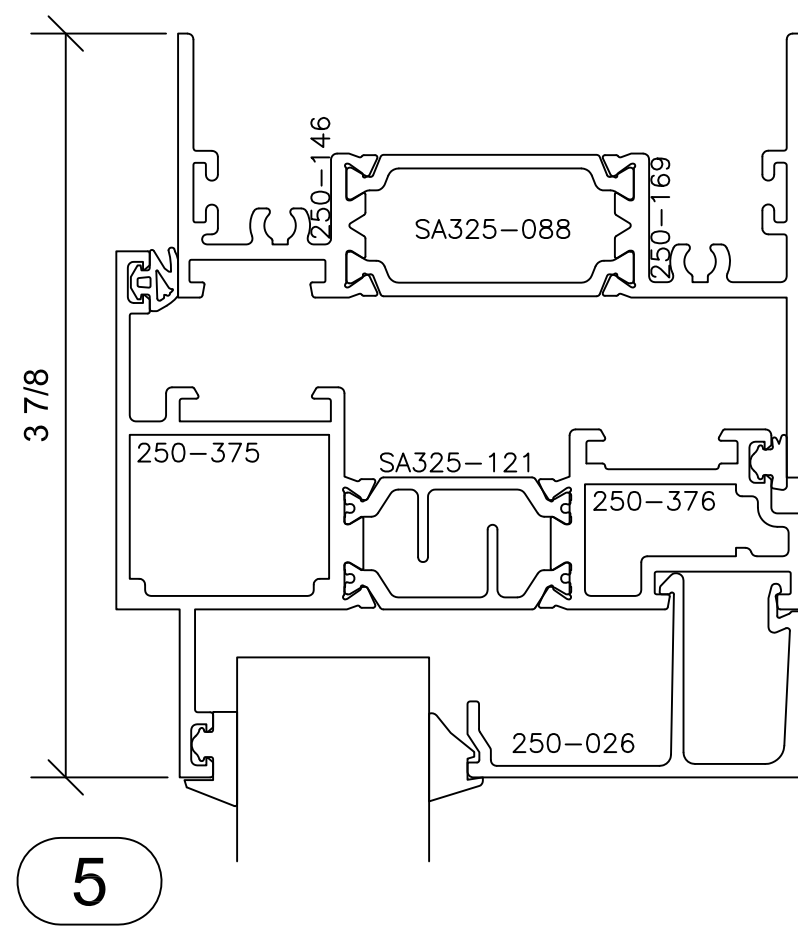

Signature Series 3-1/4" Lap

3 1/4" SYSTEM DEPTH
 AAMA RATING AW-100
 LAP SASH TO FRAME

1

10

11
REV

3

FX001_FX001_OC001
 -FIXED BY FIXED BY
 OUTSWINGING CASEMENT-

Signature Series 3-1/4" Lap

3 1/4" SYSTEM DEPTH
 AAMA RATING AW-100
 LAP SASH TO FRAME

FX001_FX001_OC001
 -FIXED BY FIXED
 BY OUTSWINGING
 CASEMENT-