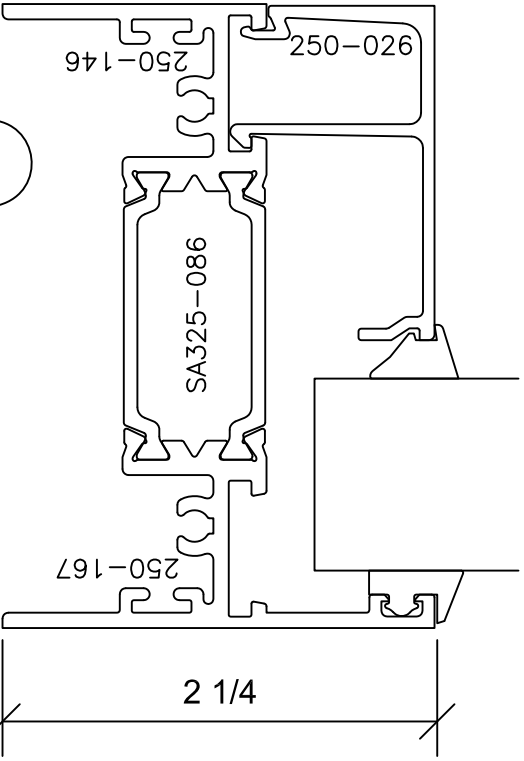

Signature Series 3-1/4" Lap

3 1/4" SYSTEM DEPTH
 AAMA RATING AW-100
 LAP SASH TO FRAME

1

10

11
REV

3

FX001_FX001_OC001
 -FIXED BY FIXED BY
 OUTSWINGING CASEMENT-

Signature Series 3-1/4" Lap

3 1/4" SYSTEM DEPTH
 AAMA RATING AW-100
 LAP SASH TO FRAME

FX001_FX001_OC001
 -FIXED BY FIXED
 BY OUTSWINGING
 CASEMENT-