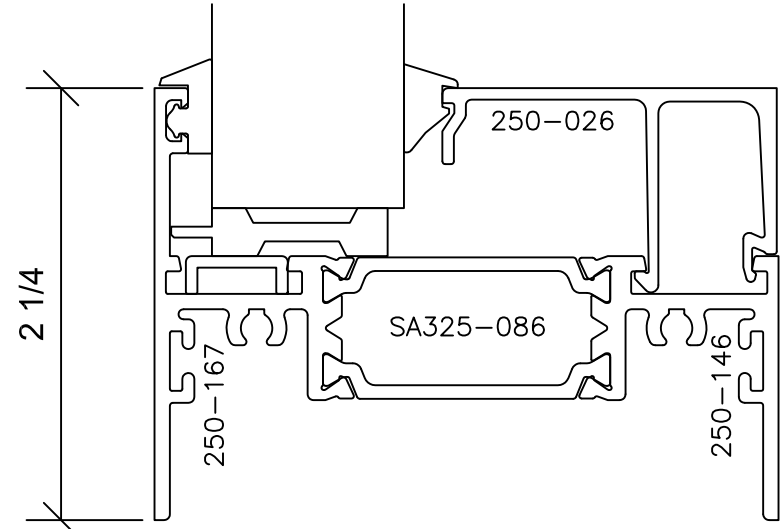

Signature Series 3-1/4" Lap

3 1/4" SYSTEM DEPTH
AAMA RATING AW-100
LAP SASH TO FRAME

FX001_FX001_IC001
-FIXED BY FIXED BY
IN SWINGING CASEMENT-

3

Signature Series 3-1/4" Lap

3 1/4" SYSTEM DEPTH
AAMA RATING AW-100
LAP SASH TO FRAME

12

4

6

18

16

FX001_FX001_IC001
-FIXED BY FIXED
BY INSWINGING
CASEMENT-