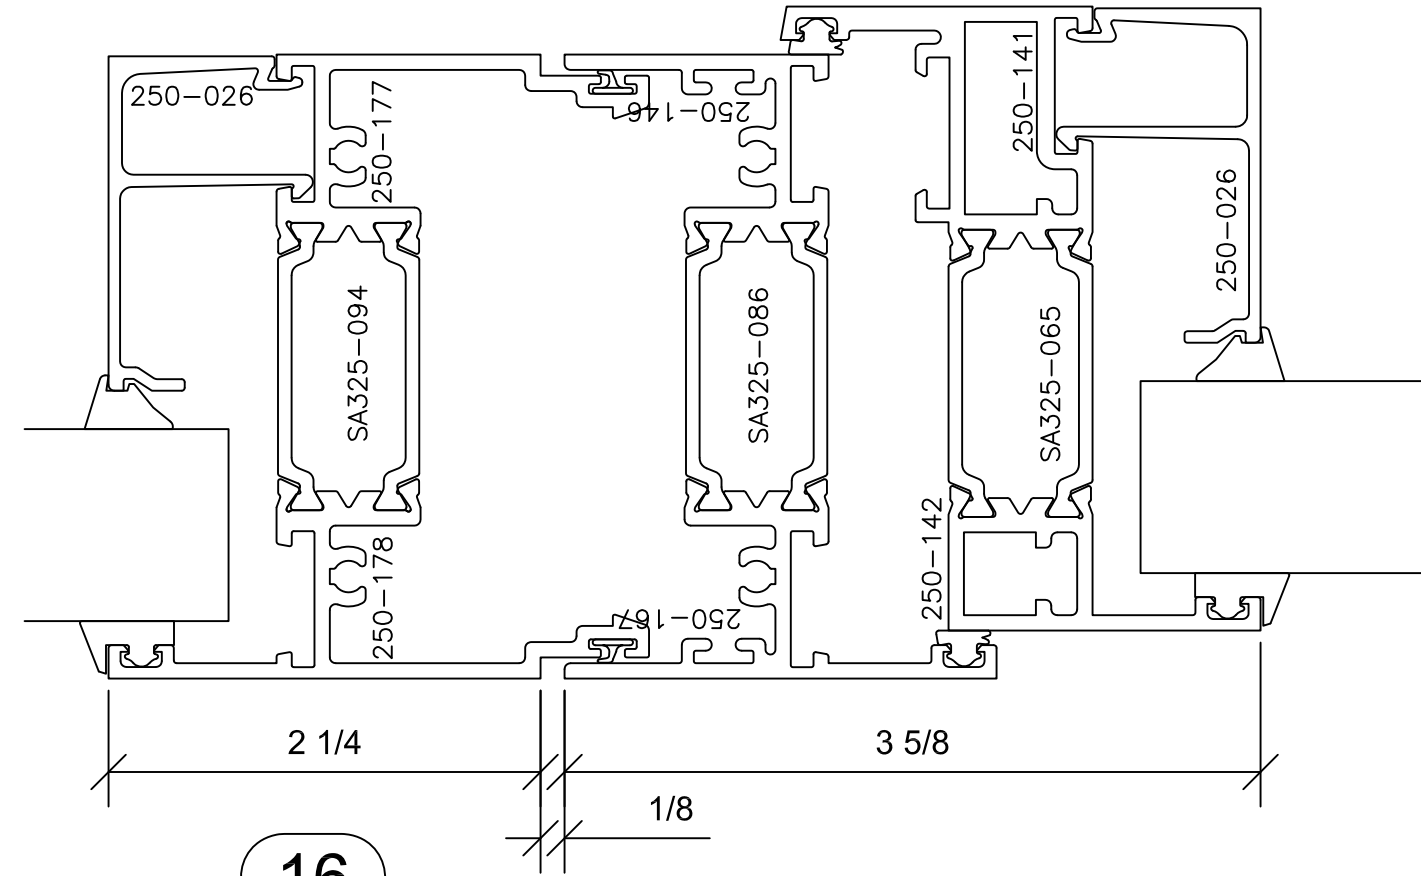

Signature Series 3-1/4" Lap

3 1/4" SYSTEM DEPTH
AAMA RATING AW-100
LAP SASH TO FRAME

FX001_FX001_IC001
-FIXED BY FIXED BY
IN SWINGING CASEMENT-

3

Signature Series 3-1/4" Lap

3 1/4" SYSTEM DEPTH
AAMA RATING AW-100
LAP SASH TO FRAME

12

4

6

18

16

FX001_FX001_IC001
-FIXED BY FIXED
BY INSWINGING
CASEMENT-