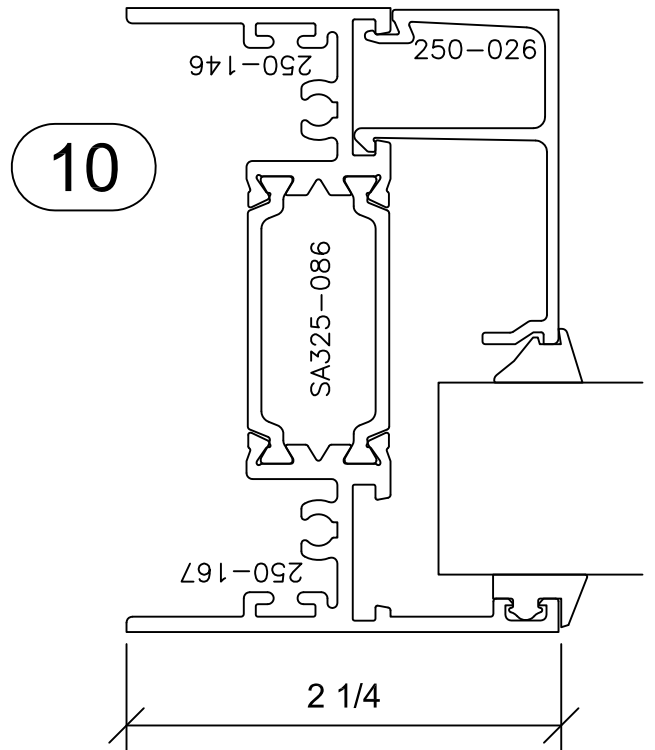

Signature Series 3-1/4" Lap

3 1/4" SYSTEM DEPTH
AAMA RATING AW-100
LAP SASH TO FRAME

FX001_FX001_IC001
-FIXED BY FIXED BY
IN SWINGING CASEMENT-

3

Signature Series 3-1/4" Lap

3 1/4" SYSTEM DEPTH
AAMA RATING AW-100
LAP SASH TO FRAME

12

4

6

18

16

FX001_FX001_IC001
-FIXED BY FIXED
BY INSWINGING
CASEMENT-