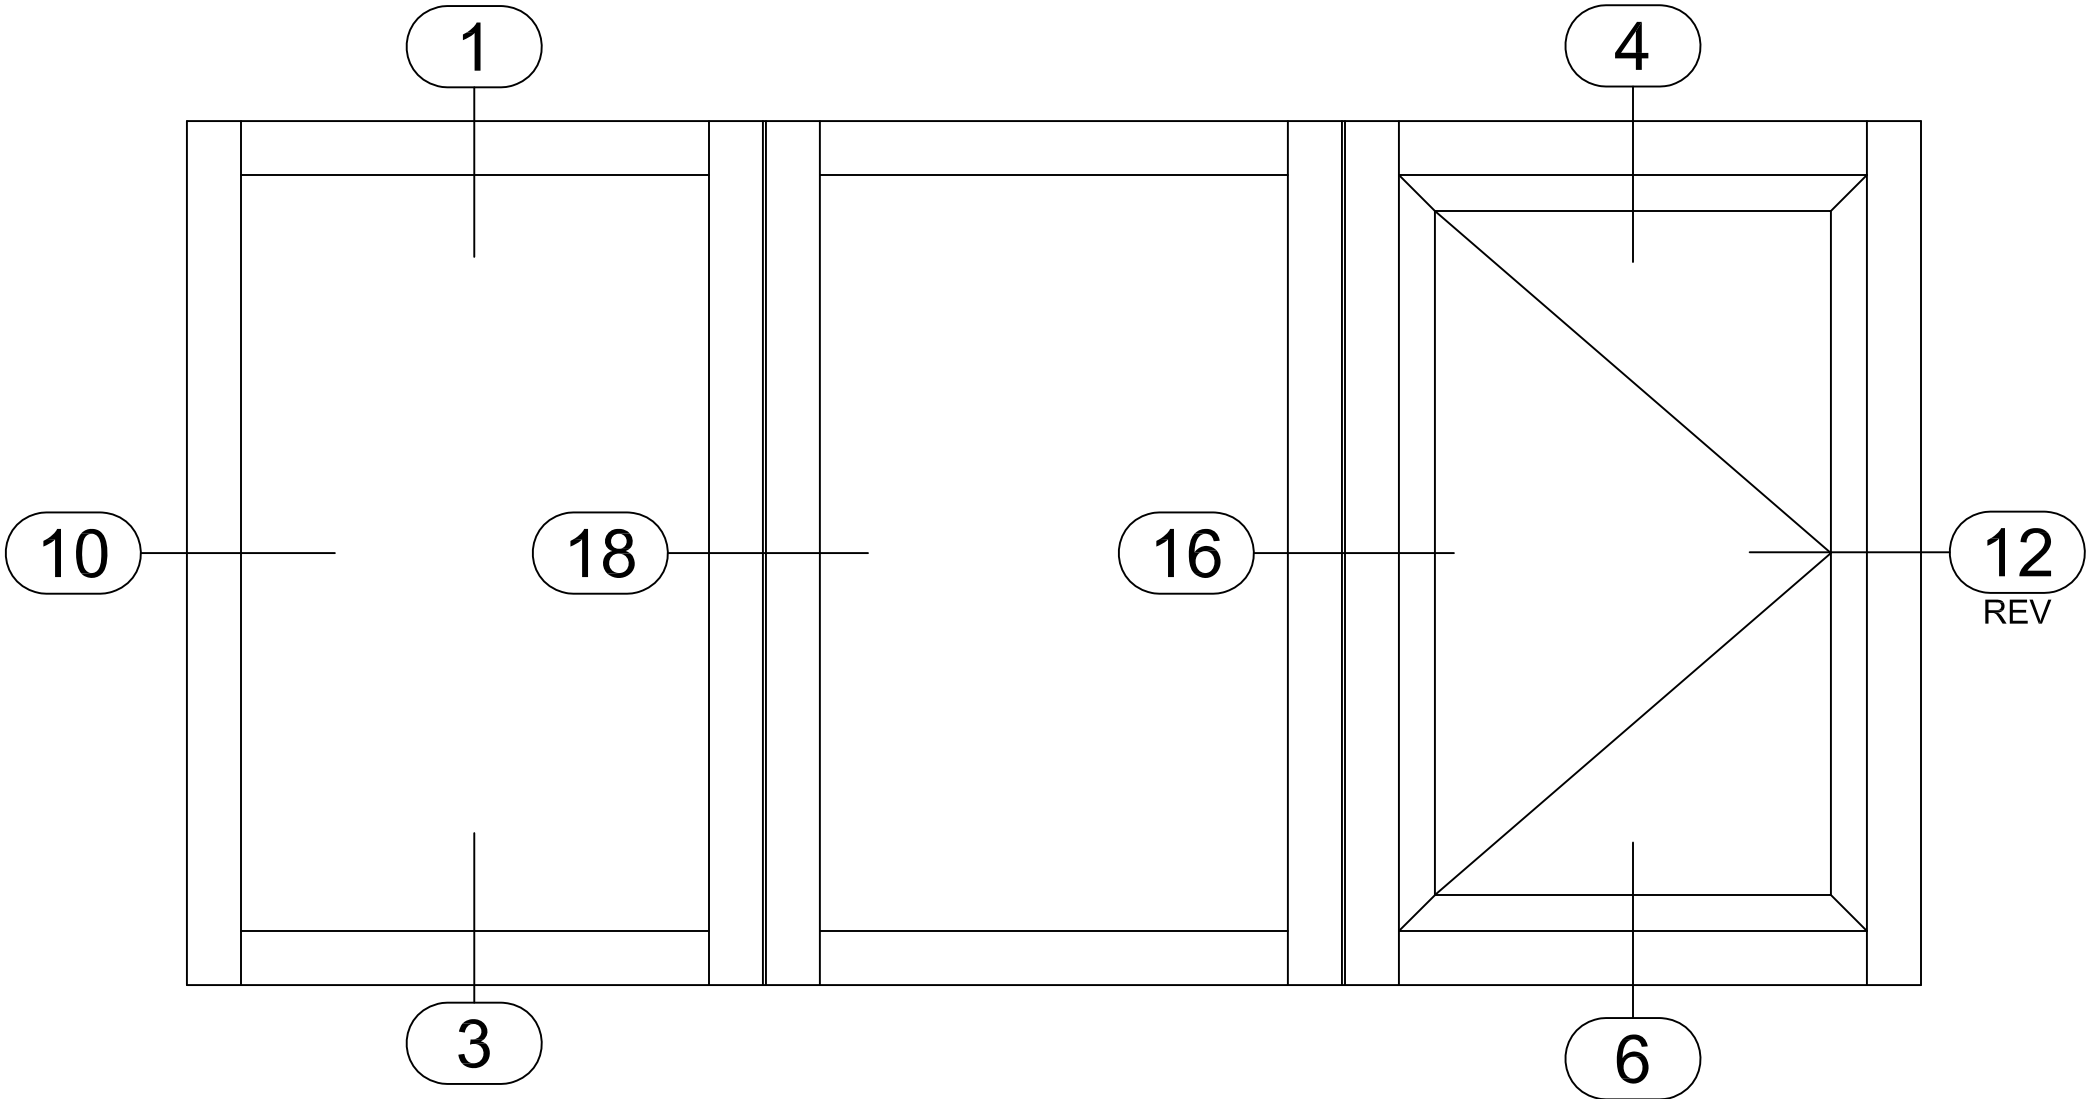

Signature Series 3-1/4" Lap

3 1/4" SYSTEM DEPTH
AAMA RATING AW-100
LAP SASH TO FRAME

FX001_FX001_IC001
-FIXED BY FIXED BY
IN SWINGING CASEMENT-

3

Signature Series 3-1/4" Lap

3 1/4" SYSTEM DEPTH
AAMA RATING AW-100
LAP SASH TO FRAME

12

4

6

18

16

FX001_FX001_IC001
-FIXED BY FIXED
BY INSWINGING
CASEMENT-