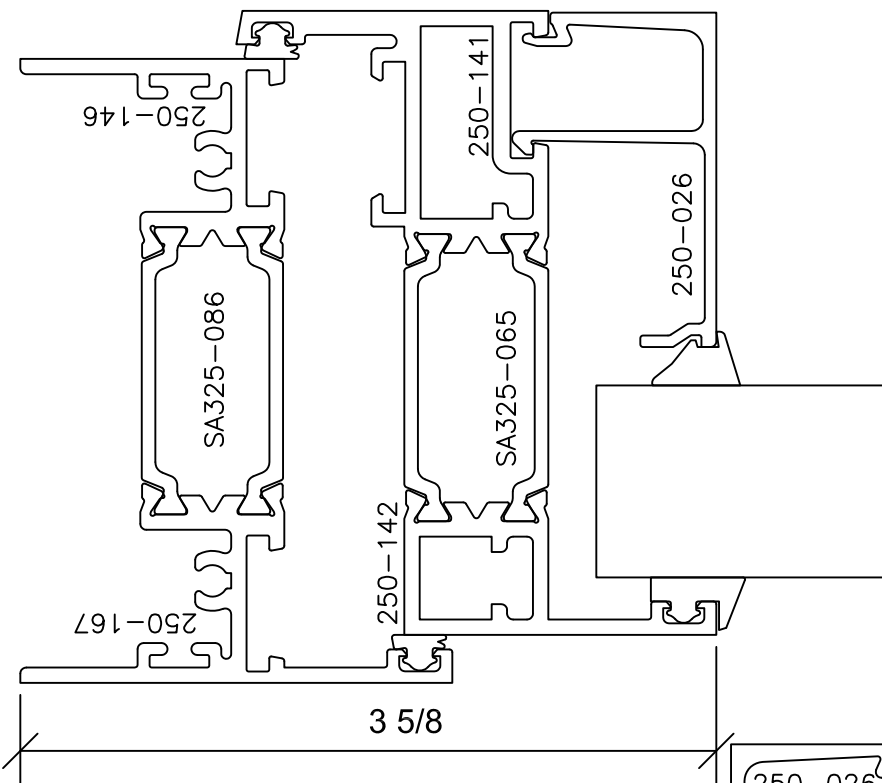

Signature Series 3-1/4" Lap

3 1/4" SYSTEM DEPTH
AAMA RATING AW-100
LAP SASH TO FRAME

FX001_FX001_IC001
-FIXED BY FIXED BY
IN SWINGING CASEMENT-

3

Signature Series 3-1/4" Lap

3 1/4" SYSTEM DEPTH
AAMA RATING AW-100
LAP SASH TO FRAME

12

4

6

18

16

FX001_FX001_IC001
-FIXED BY FIXED
BY INSWINGING
CASEMENT-