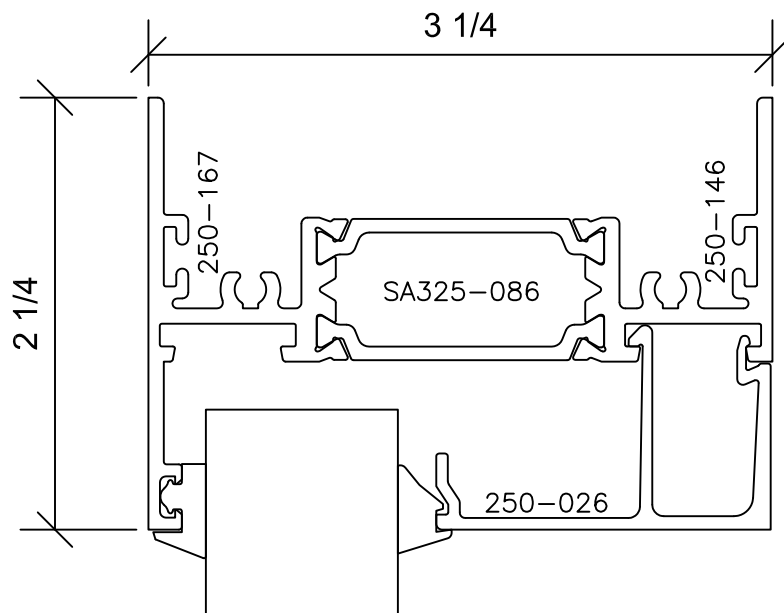

Signature Series 3-1/4" Lap

3 1/4" SYSTEM DEPTH
AAMA RATING AW-100
LAP SASH TO FRAME

FX001_FX001_IC001
-FIXED BY FIXED BY
IN SWINGING CASEMENT-

3

Signature Series 3-1/4" Lap

3 1/4" SYSTEM DEPTH
AAMA RATING AW-100
LAP SASH TO FRAME

12

4

6

18

16

FX001_FX001_IC001
-FIXED BY FIXED
BY INSWINGING
CASEMENT-