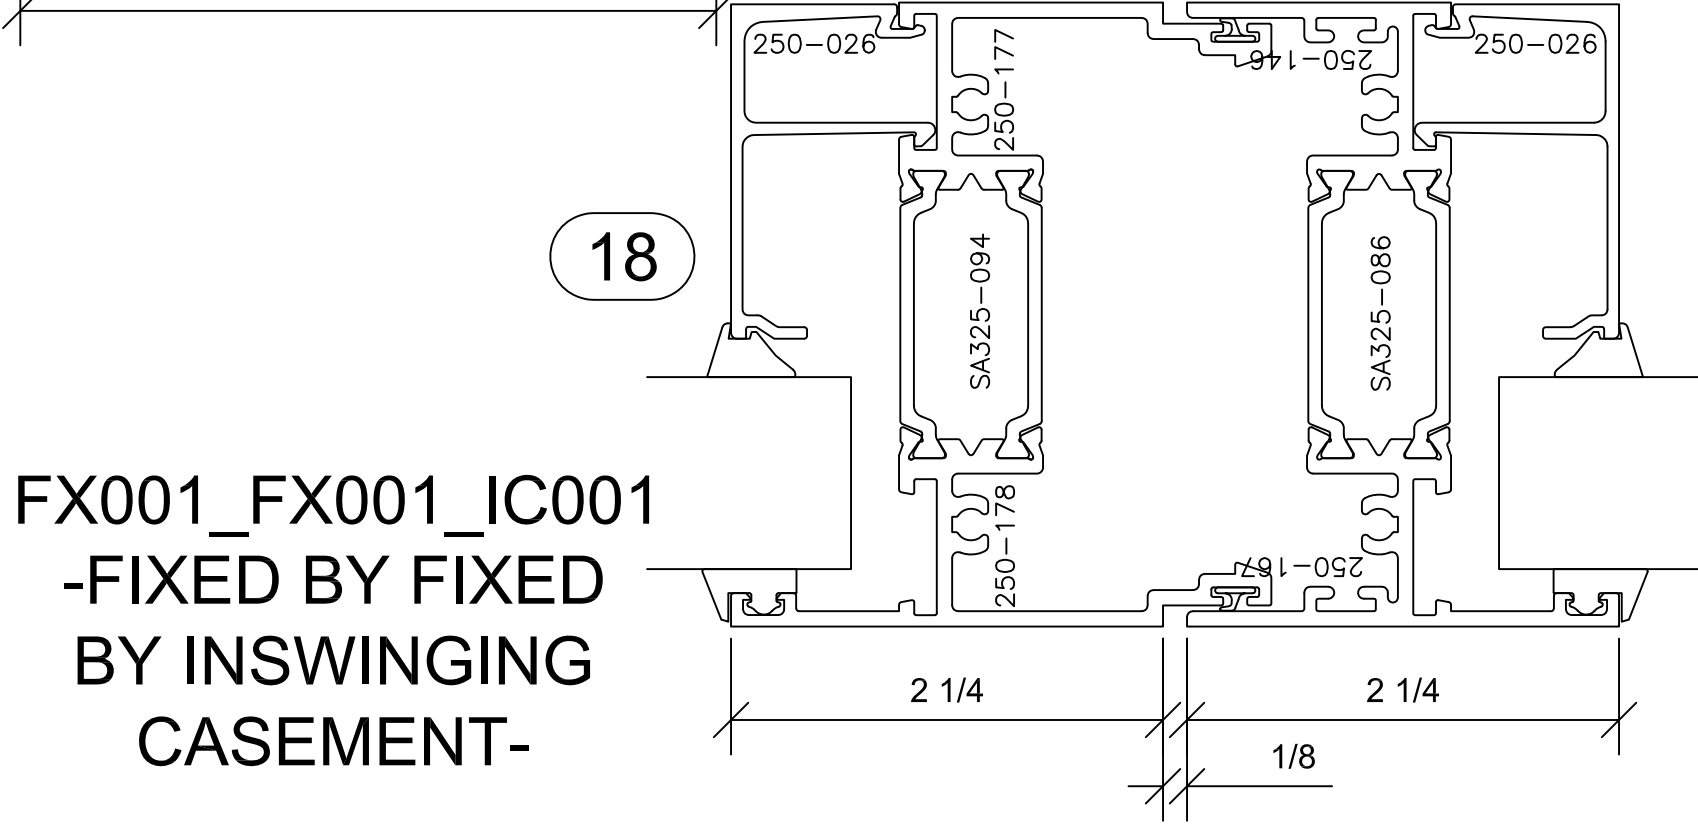

Signature Series 3-1/4" Lap

3 1/4" SYSTEM DEPTH
AAMA RATING AW-100
LAP SASH TO FRAME

FX001_FX001_IC001
-FIXED BY FIXED BY
IN SWINGING CASEMENT-

3

Signature Series 3-1/4" Lap

3 1/4" SYSTEM DEPTH
AAMA RATING AW-100
LAP SASH TO FRAME

12

4

6

18

16

FX001_FX001_IC001
-FIXED BY FIXED
BY INSWINGING
CASEMENT-