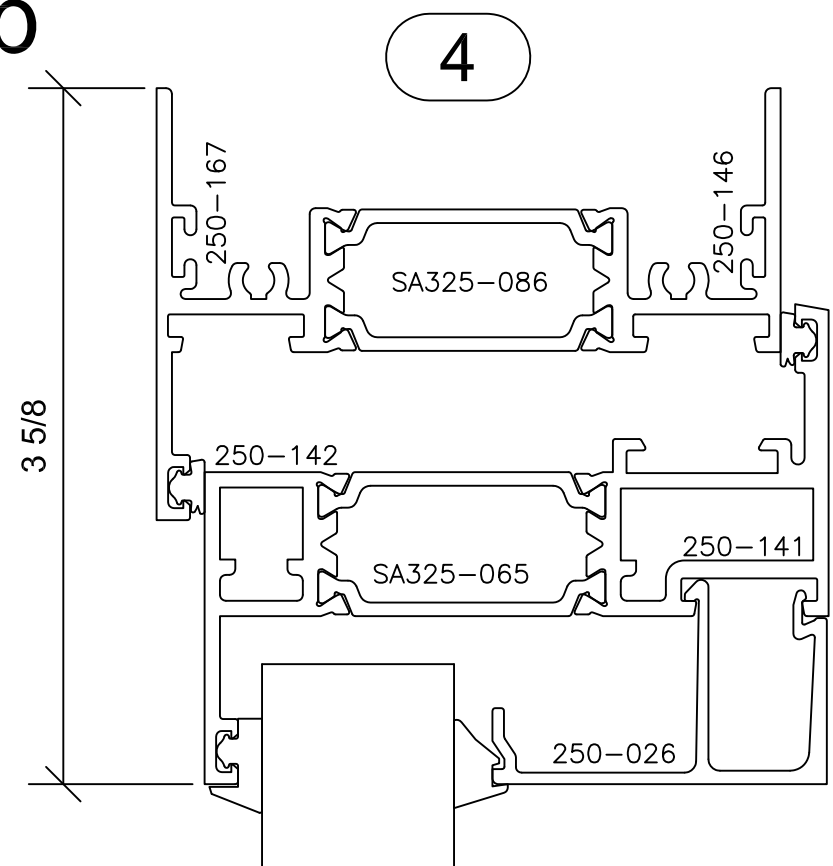

Signature Series 3-1/4" Lap

3 1/4" SYSTEM DEPTH
AAMA RATING AW-100
LAP SASH TO FRAME

FX001_FX001_IC001
-FIXED BY FIXED BY
IN SWINGING CASEMENT-

3

Signature Series 3-1/4" Lap

3 1/4" SYSTEM DEPTH
AAMA RATING AW-100
LAP SASH TO FRAME

12

4

6

18

16

FX001_FX001_IC001
-FIXED BY FIXED
BY INSWINGING
CASEMENT-