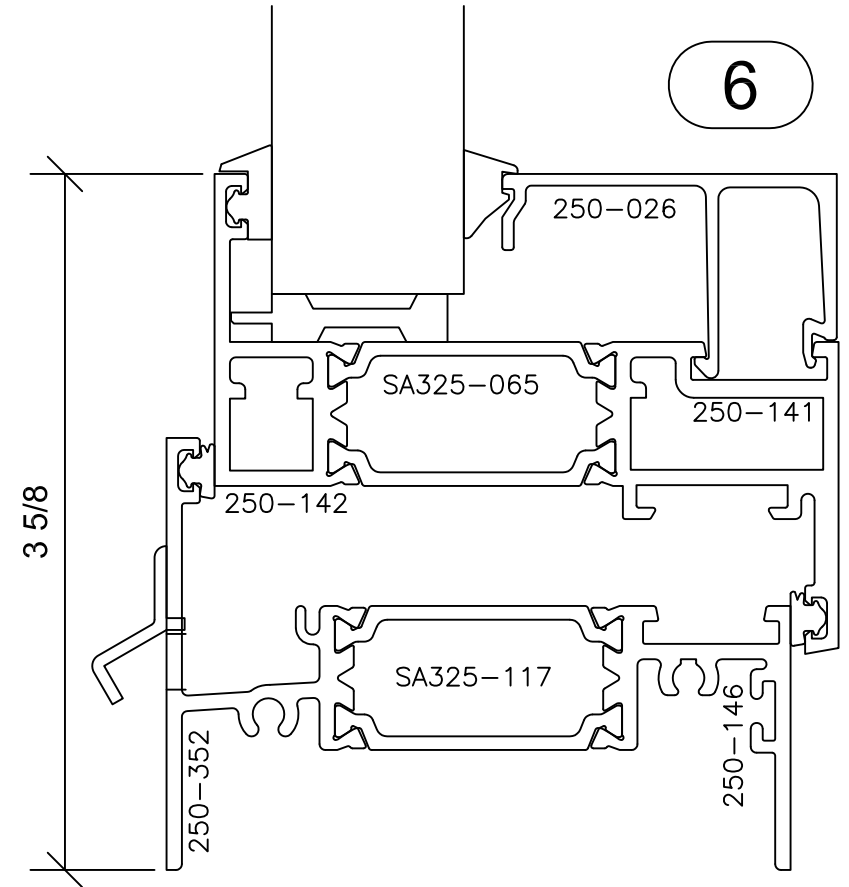

Signature Series 3-1/4" Lap

3 1/4" SYSTEM DEPTH
AAMA RATING AW-100
LAP SASH TO FRAME

FX001_FX001_IC001
-FIXED BY FIXED BY
IN SWINGING CASEMENT-

3

Signature Series 3-1/4" Lap

3 1/4" SYSTEM DEPTH
AAMA RATING AW-100
LAP SASH TO FRAME

12

4

6

18

16

FX001_FX001_IC001
-FIXED BY FIXED
BY INSWINGING
CASEMENT-