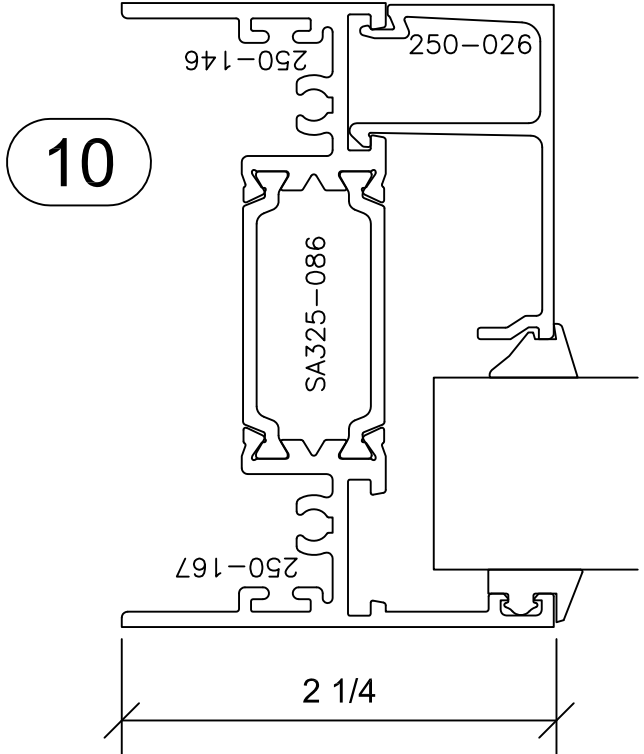

# Signature Series 3-1/4" Lap

3 1/4" SYSTEM DEPTH  
AAMA RATING AW-100  
LAP SASH TO FRAME

1

2

3