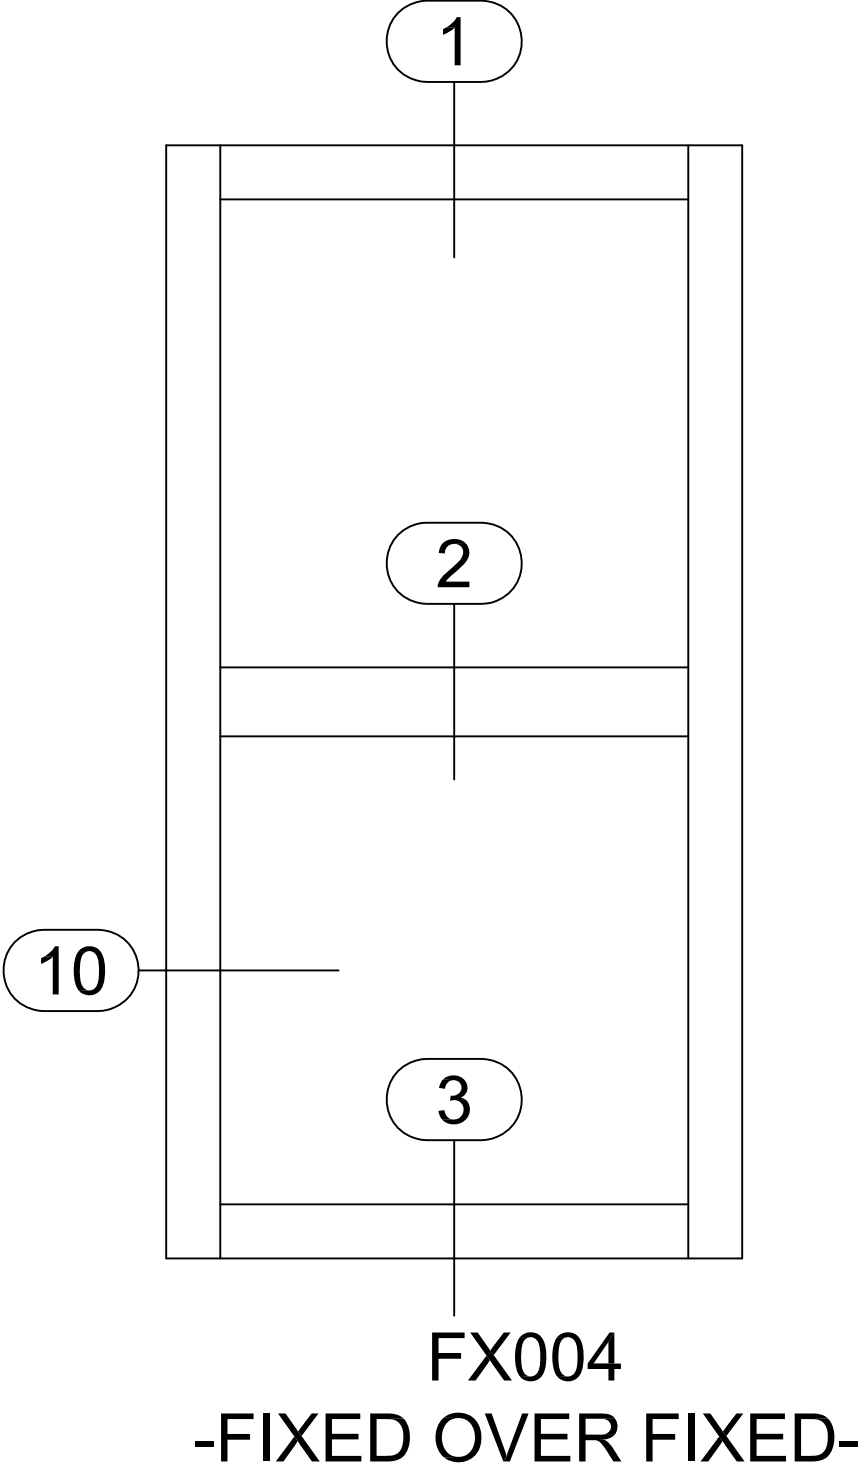

# Signature Series 3-1/4" Lap

3 1/4" SYSTEM DEPTH  
AAMA RATING AW-100  
LAP SASH TO FRAME

1

2

3