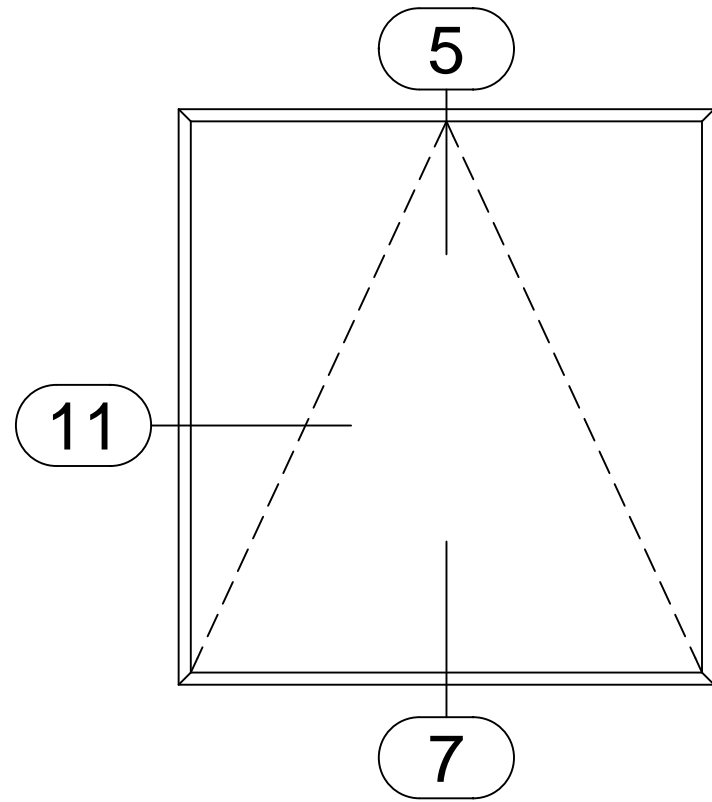

Zero Sightline Series ZS-2750

3" SYSTEM DEPTH
1 3/8" SIGHTLINE
AAMA RATING C-60
POCKET GLAZE

5

7

OP001
-OUTWARD PROJECTED-