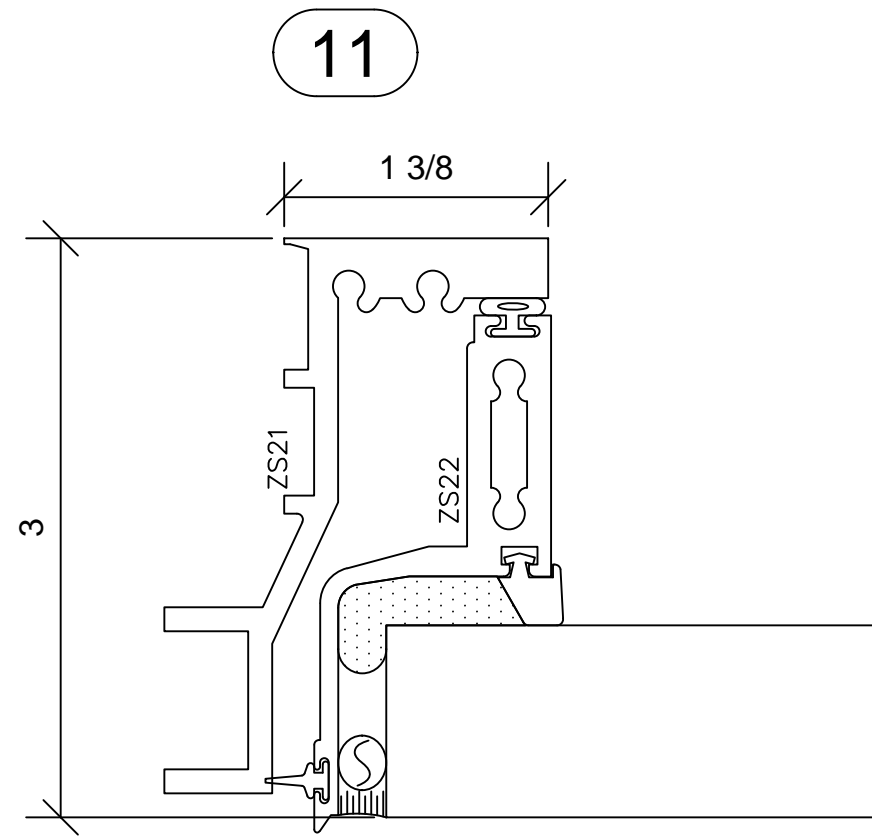

Zero Sightline Series ZS-2750

3" SYSTEM DEPTH
1 3/8" SIGHTLINE
AAMA RATING C-60
POCKET GLAZE

5

7

OP001
-OUTWARD PROJECTED-