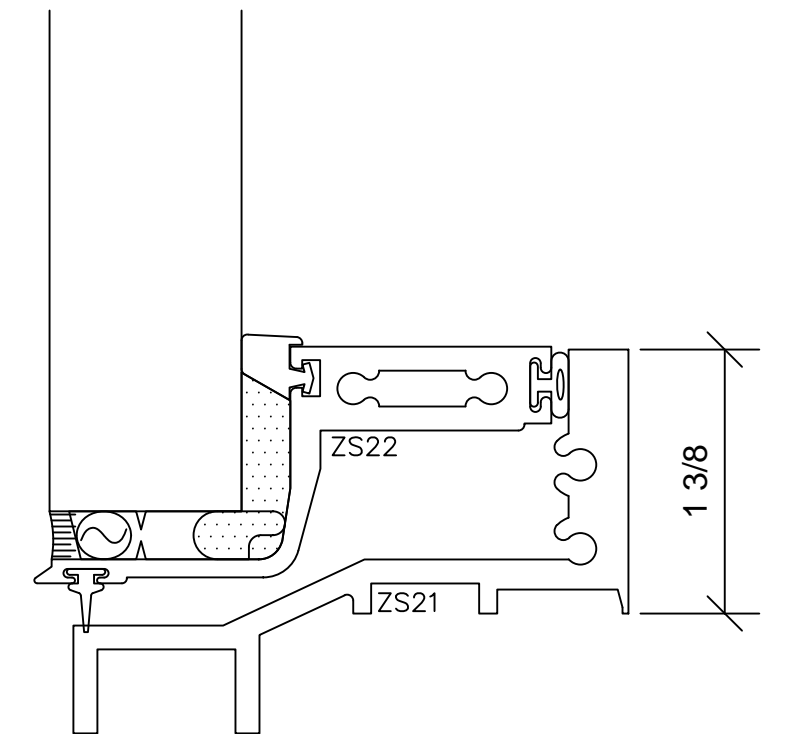

Zero Sightline Series ZS-2750

3" SYSTEM DEPTH
1 3/8" SIGHTLINE
AAMA RATING C-60
POCKET GLAZE

5

7

OP001
-OUTWARD PROJECTED-