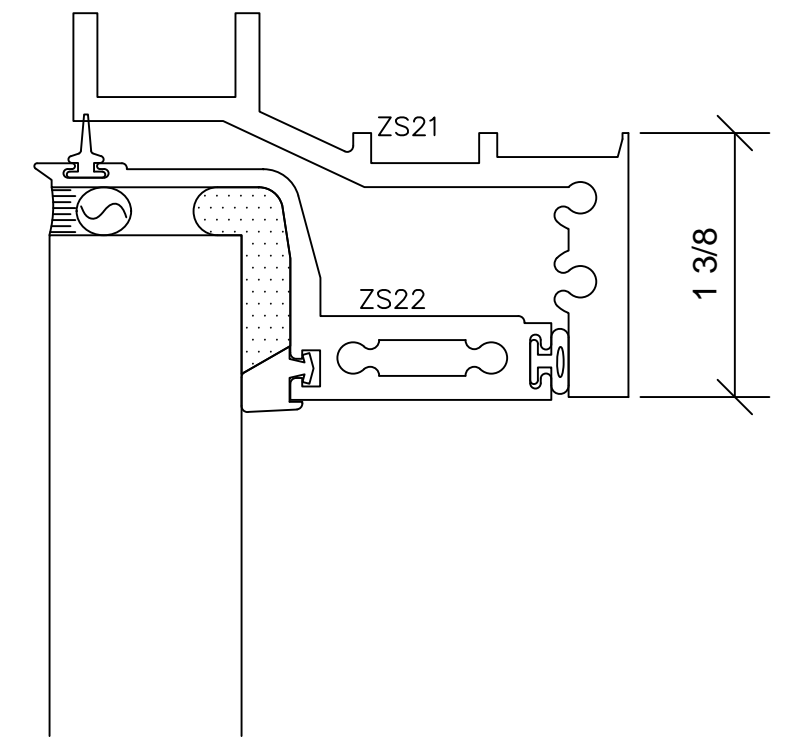

Zero Sightline Series ZS-2750

3" SYSTEM DEPTH
1 3/8" SIGHTLINE
AAMA RATING C-60
POCKET GLAZE

5

7

OP001
-OUTWARD PROJECTED-