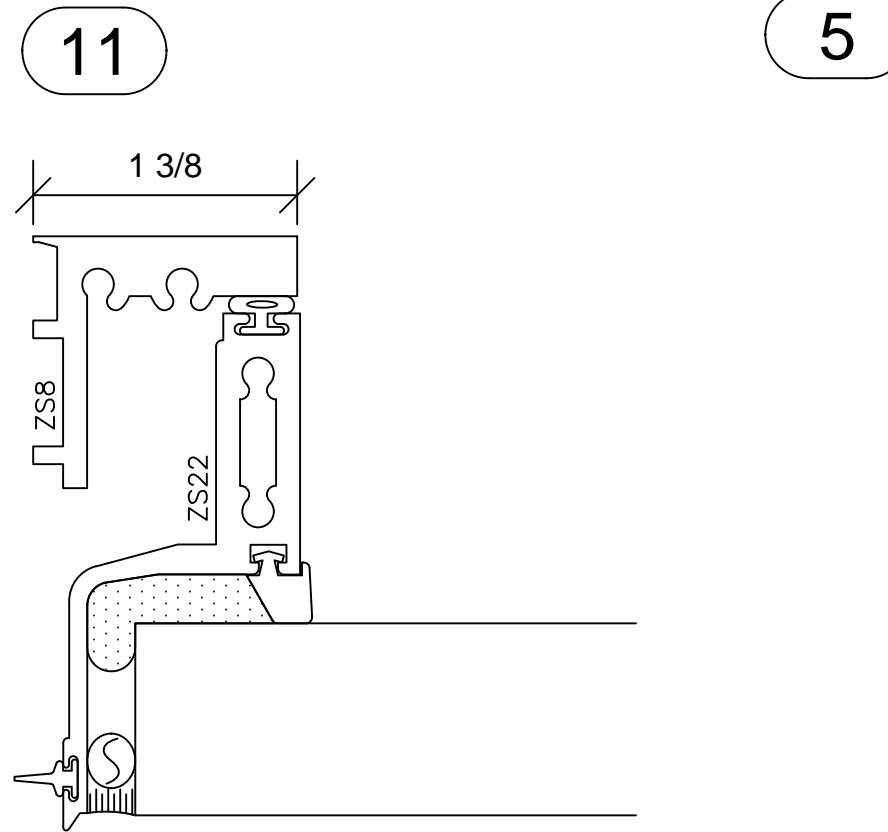

Zero Sightline Series ZS-2750

3" SYSTEM DEPTH

1 3/8" SIGHTLINE

AAMA RATING C-60

OP001

-OUTWARD PROJECTED-

5

7