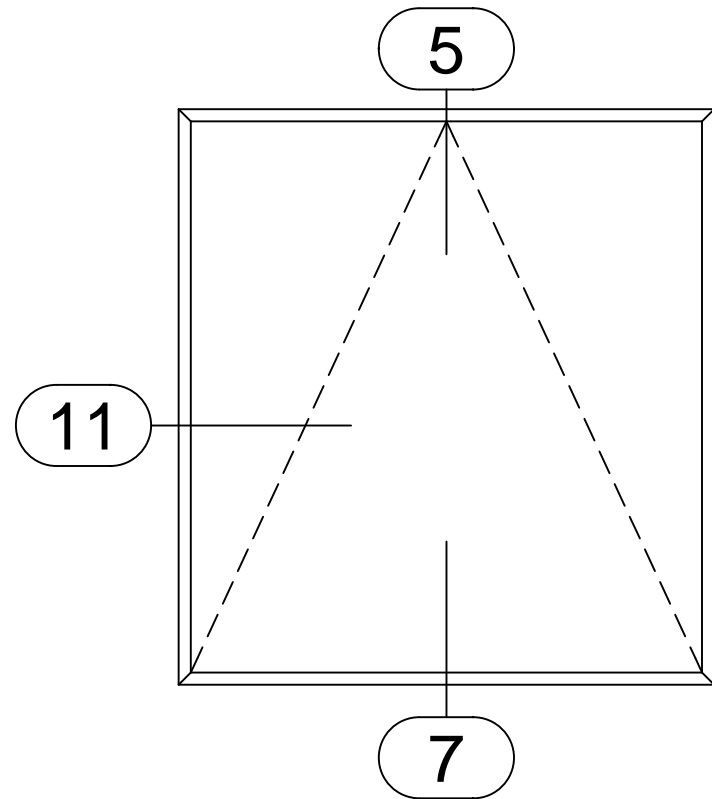

Zero Sightline Series ZS-2750

3" SYSTEM DEPTH

1 3/8" SIGHTLINE

AAMA RATING C-60

OP001

-OUTWARD PROJECTED-

5

7