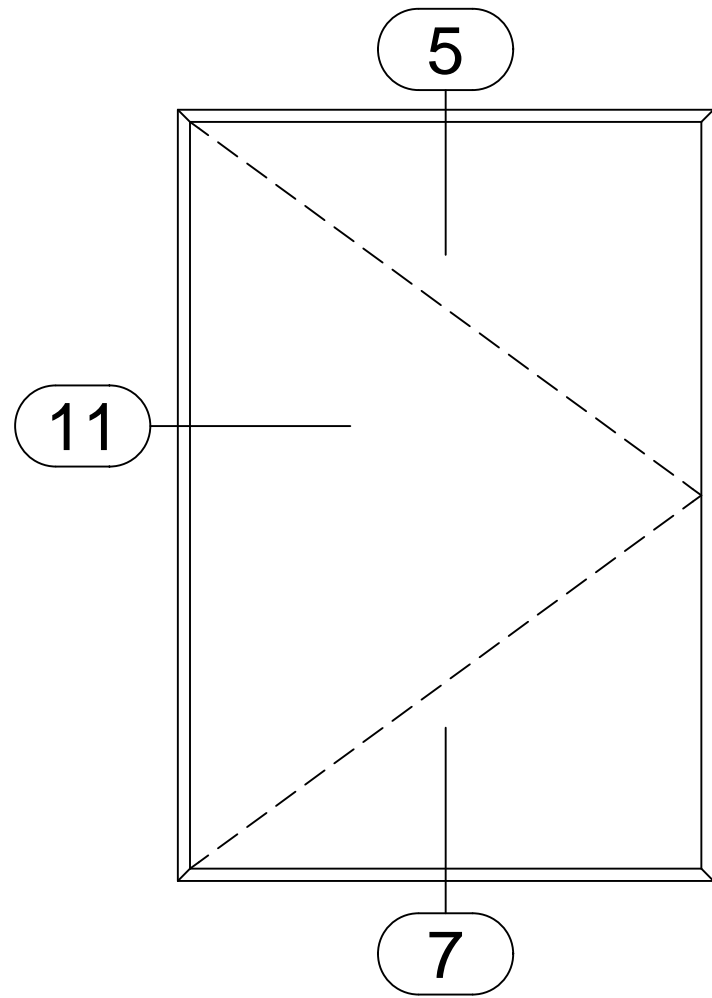

Zero Sightline Series ZS-2750

3" SYSTEM DEPTH
1 3/8" SIGHTLINE
AAMA RATING C-60
POCKET GLAZE

OC001
-OUTSWINGING CASEMENT-

5

7