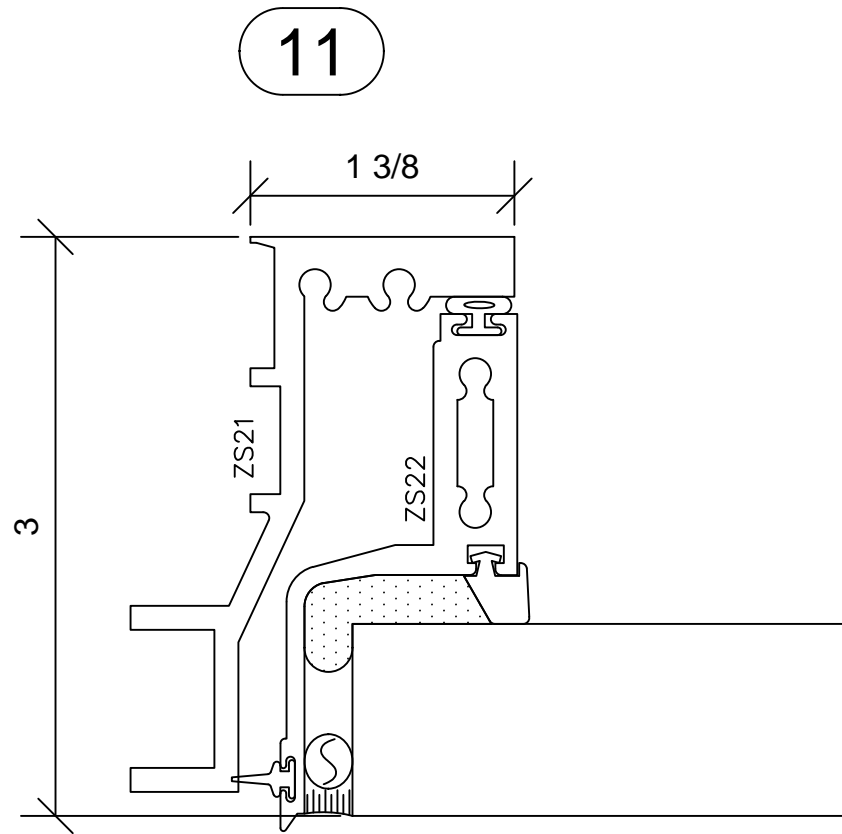

Zero Sightline Series ZS-2750

3" SYSTEM DEPTH
1 3/8" SIGHTLINE
AAMA RATING C-60
POCKET GLAZE

OC001
-OUTSWINGING CASEMENT-

5

7