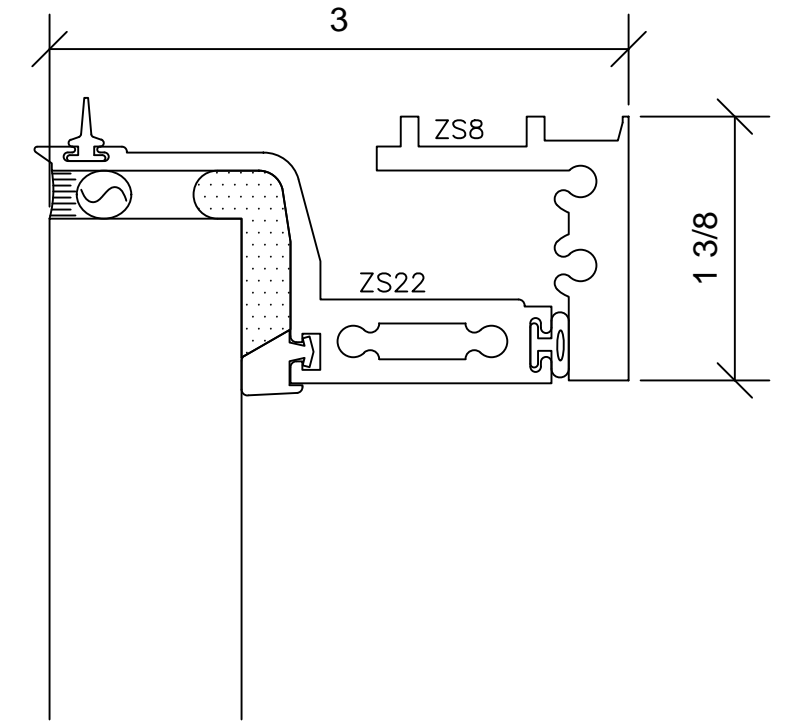

Zero Sightline Series ZS-2750

3" SYSTEM DEPTH

1 3/8" SIGHTLINE

AAMA RATING C-60

OC001

-OUTSWINGING CASEMENT-

11

5