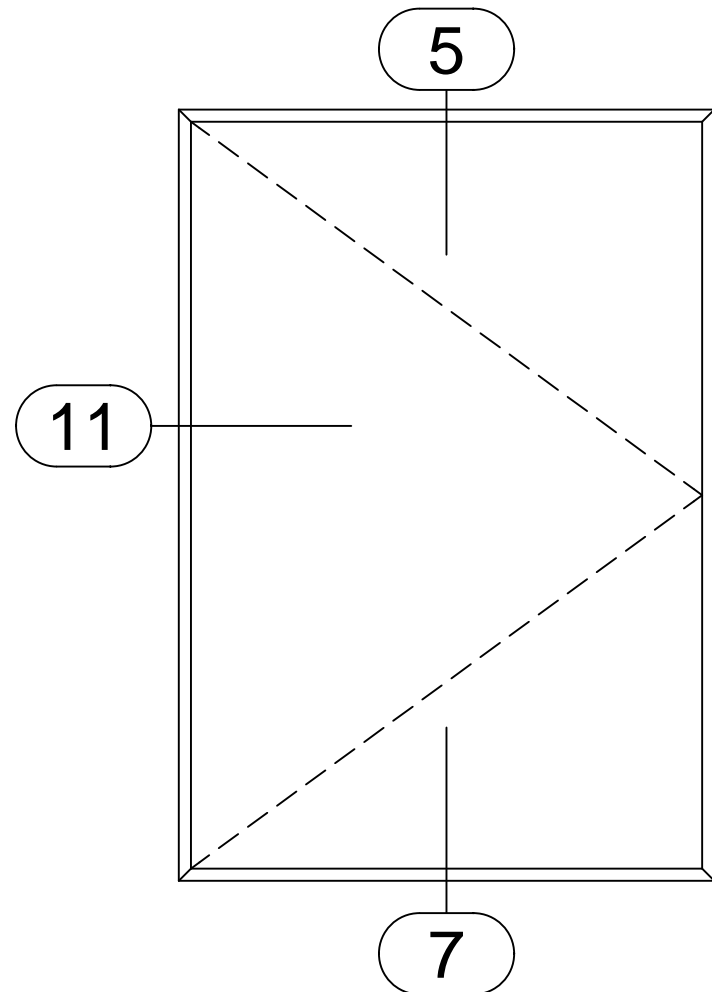

Zero Sightline Series ZS-2750

3" SYSTEM DEPTH

1 3/8" SIGHTLINE

AAMA RATING C-60

OC001

-OUTSWINGING CASEMENT-

11

5