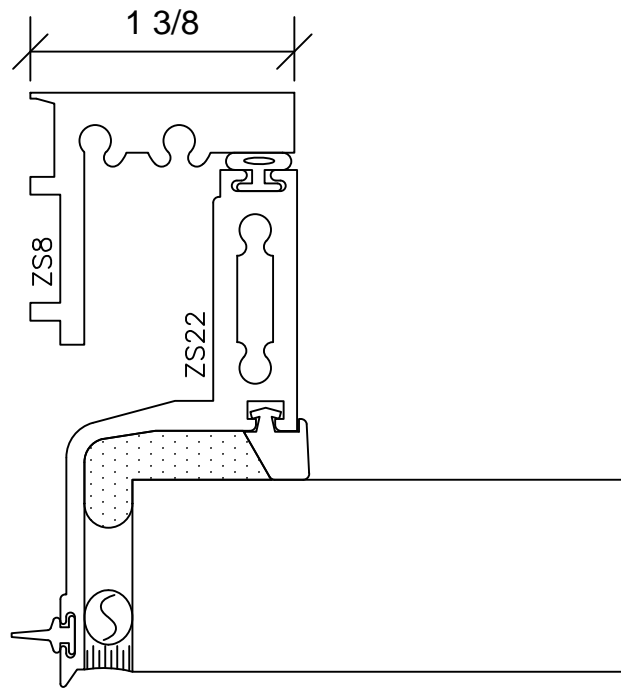

Zero Sightline Series ZS-2750

3" SYSTEM DEPTH

1 3/8" SIGHTLINE

AAMA RATING C-60

OC001

-OUTSWINGING CASEMENT-

11

5