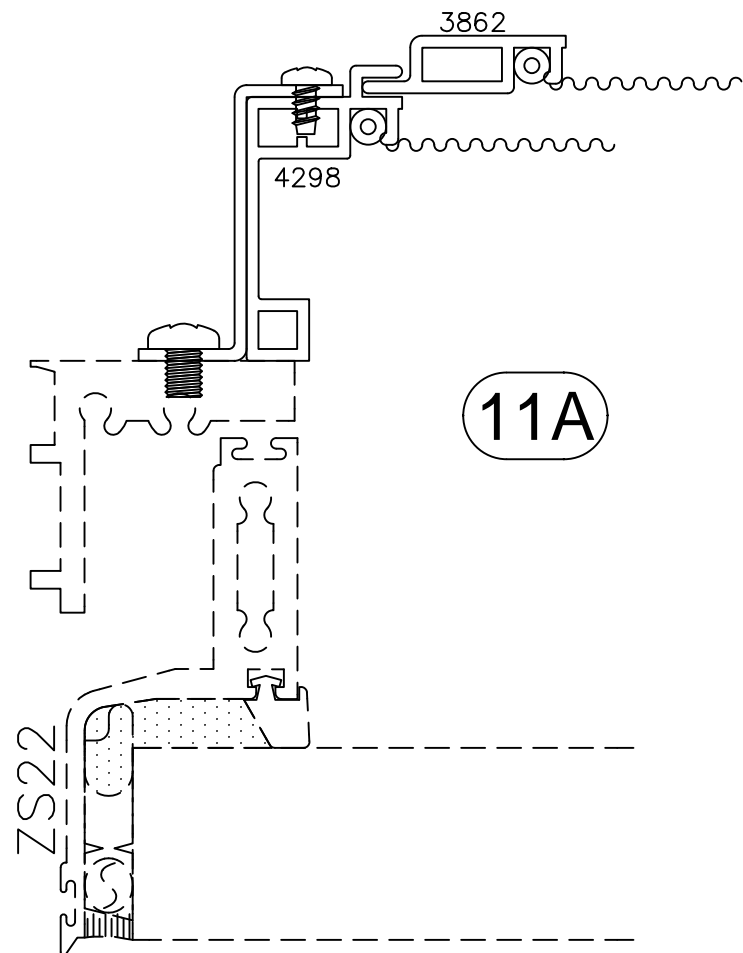

BEAD OPTIONS

Zero Sightline Series ZS-2750

Screens

Flat Screens

11

5

7

-OUTWARD PROJECTED-

Screens

Wicket Screens

Screens

Wicket Screens

Impact Configuration
(Optional)

Typical Configuration

Screens

Wicket Screens

5B

5C

21B