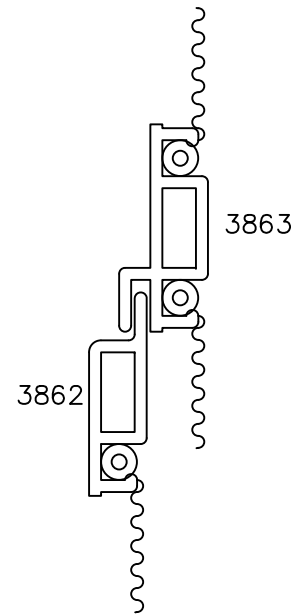

BEAD OPTIONS

Zero Sightline Series ZS-2750

Screens

Flat Screens

11

5

7

-OUTWARD PROJECTED-

Screens

Wicket Screens

Screens

Wicket Screens

Impact Configuration
(Optional)

Typical Configuration

Screens

Wicket Screens

5B

5C

21B