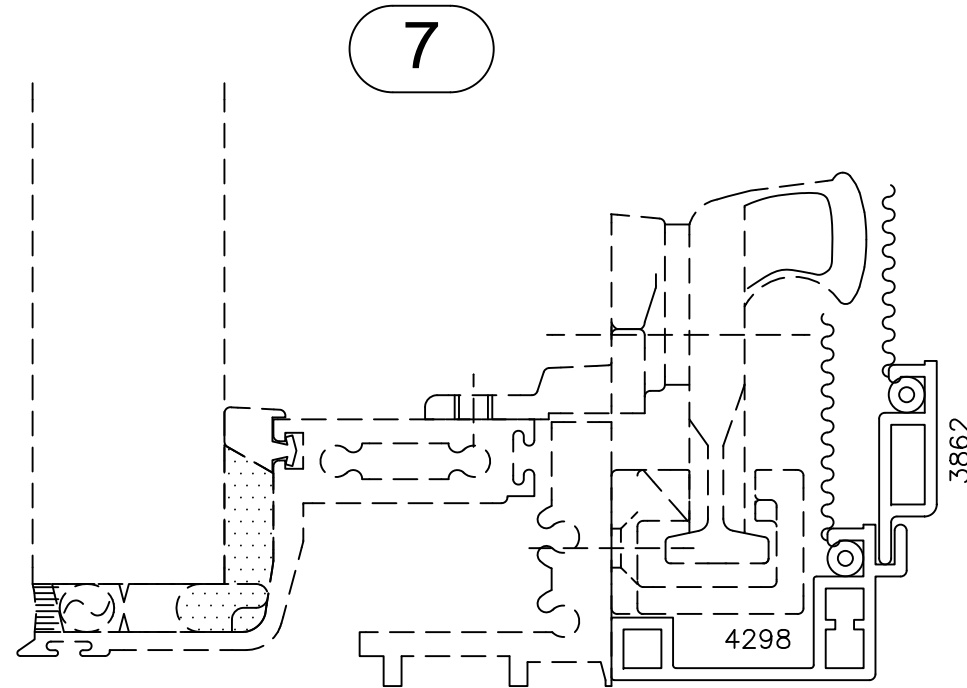

BEAD OPTIONS

Zero Sightline Series ZS-2750

Screens

Flat Screens

11

5

7

-OUTWARD PROJECTED-

Screens

Wicket Screens

Screens

Wicket Screens

Impact Configuration
(Optional)

Typical Configuration

Screens

Wicket Screens