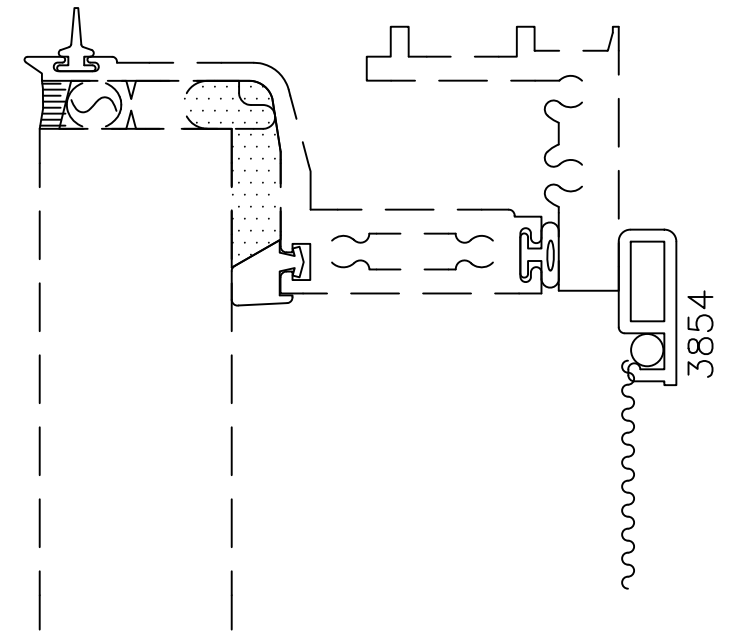

BEAD OPTIONS

Zero Sightline Series ZS-2750

Screens

Flat Screens

11

5

7

-OUTWARD PROJECTED-

Screens

Wicket Screens

Screens

Wicket Screens

Impact Configuration
(Optional)

Typical Configuration

Screens

Wicket Screens