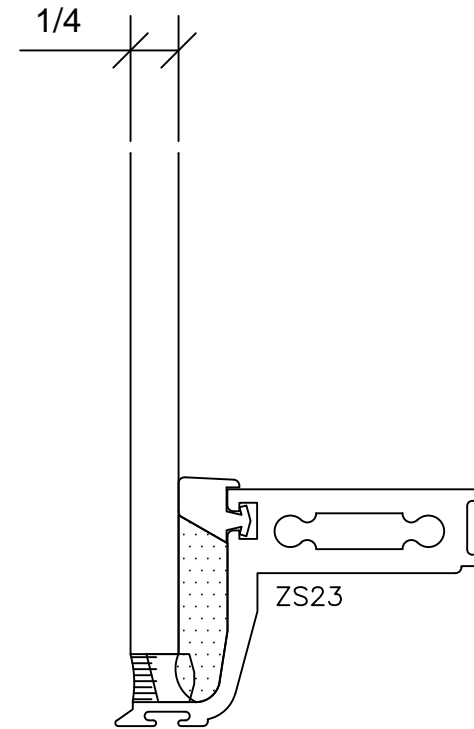

BEAD OPTIONS

Zero Sightline Series ZS-2750

Screens

Flat Screens

11

5

7

-OUTWARD PROJECTED-