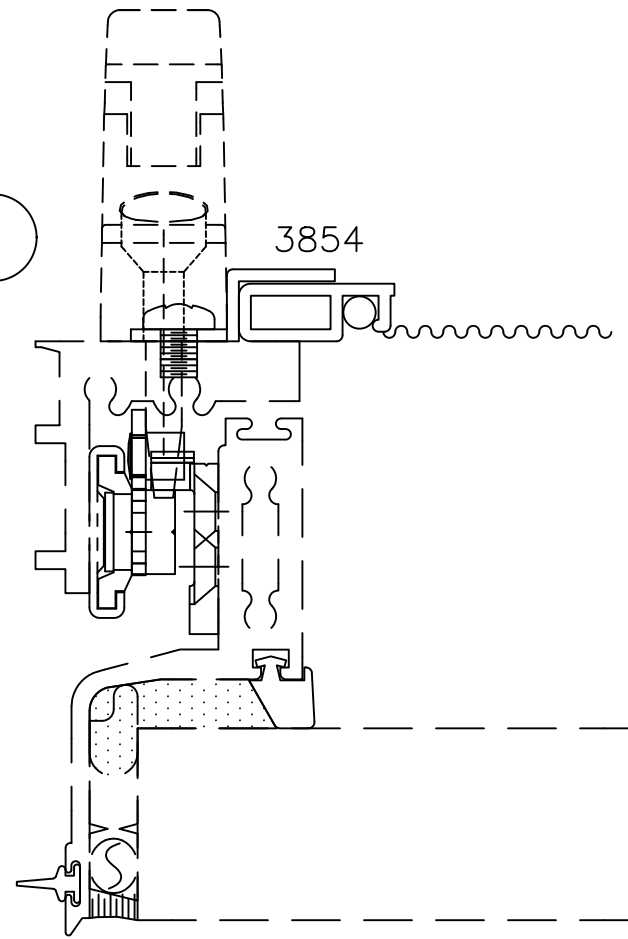

BEAD OPTIONS

Zero Sightline Series ZS-2750

Screens

Flat Screens

11

5

7

-OUTWARD PROJECTED-

Screens

Wicket Screens

Screens

Wicket Screens

Impact Configuration
(Optional)

Typical Configuration

Screens

Wicket Screens

5B

5C

21B