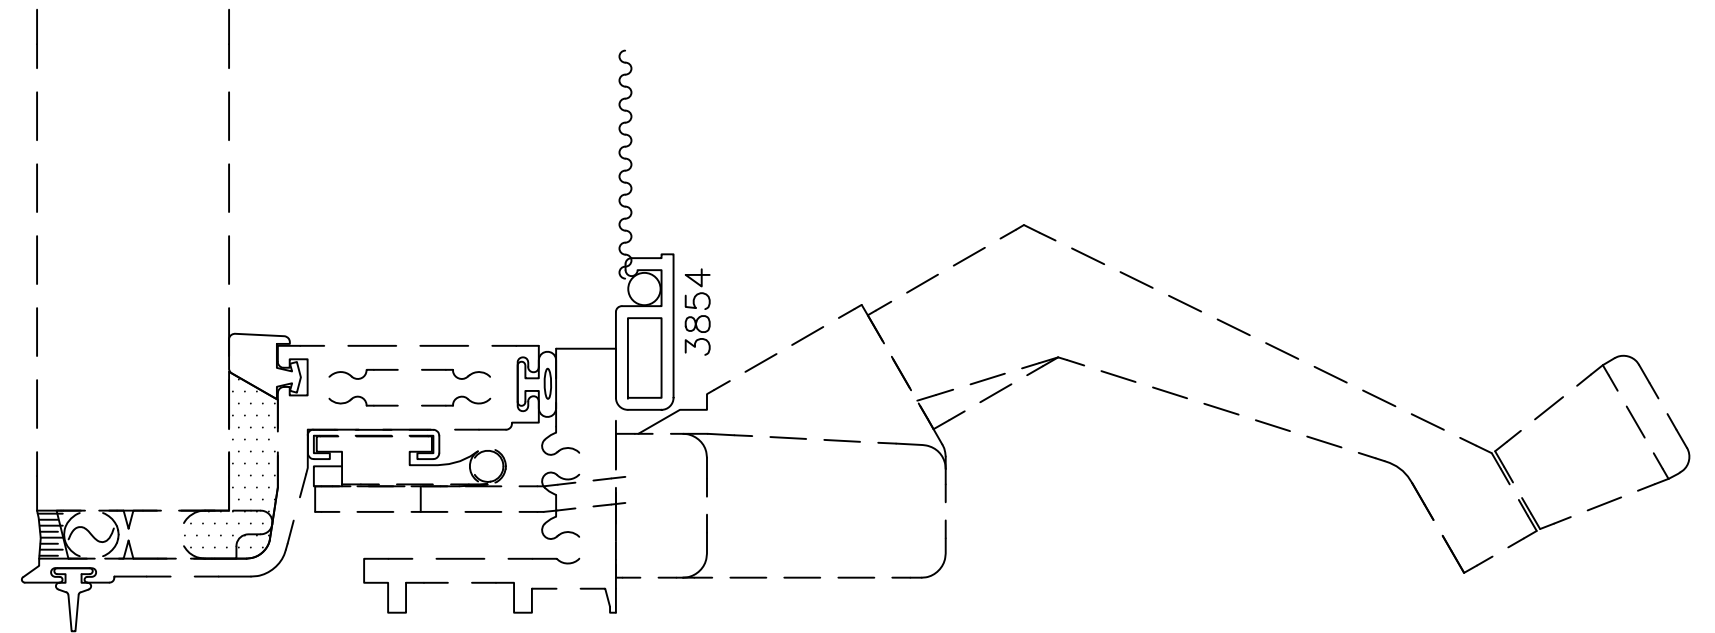

BEAD OPTIONS

Zero Sightline Series ZS-2750

Screens

Flat Screens

11

5

7

-OUTWARD PROJECTED-

Screens

Wicket Screens

Screens

Wicket Screens

Impact Configuration
(Optional)

Typical Configuration

Screens

Wicket Screens