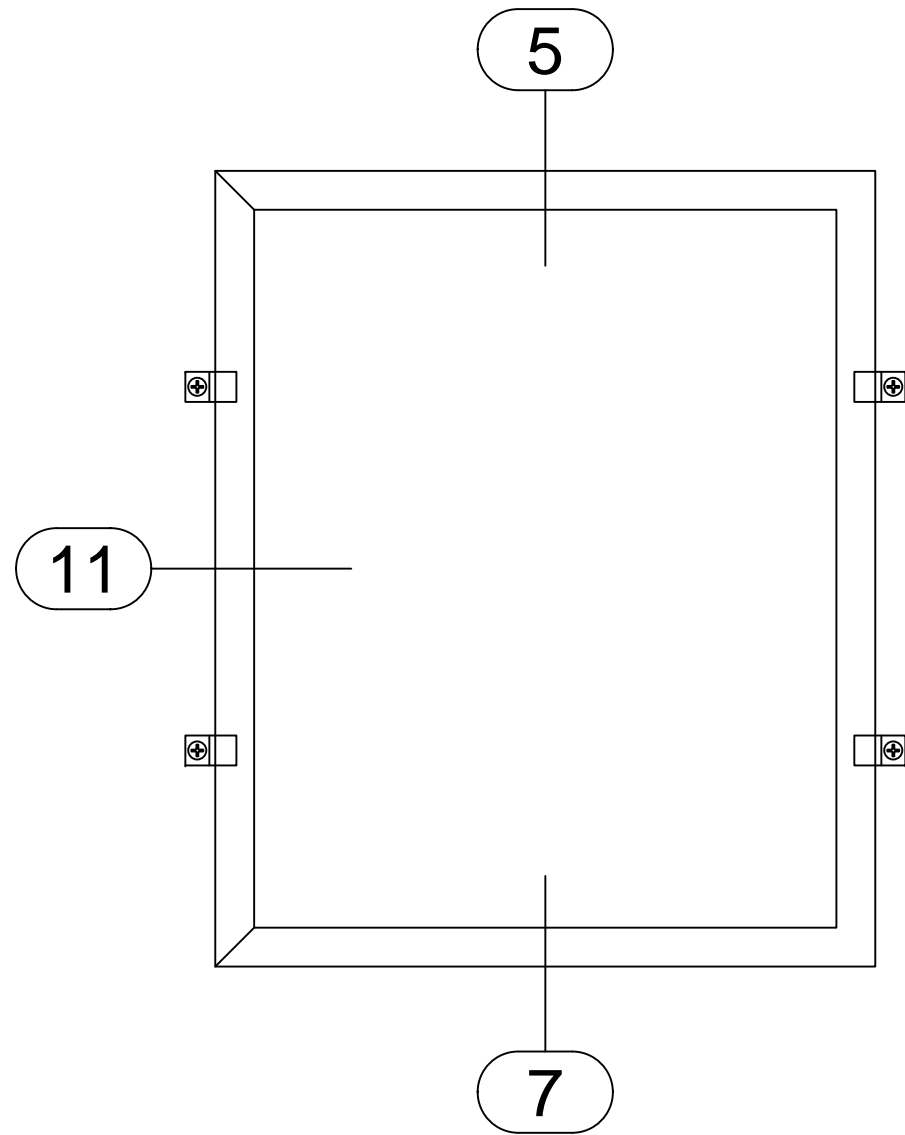

BEAD OPTIONS

Zero Sightline Series ZS-2750

Screens

Flat Screens

11

5

7

-OUTWARD PROJECTED-

Screens

Wicket Screens

Screens

Wicket Screens

Impact Configuration
(Optional)

Typical Configuration

Screens

Wicket Screens