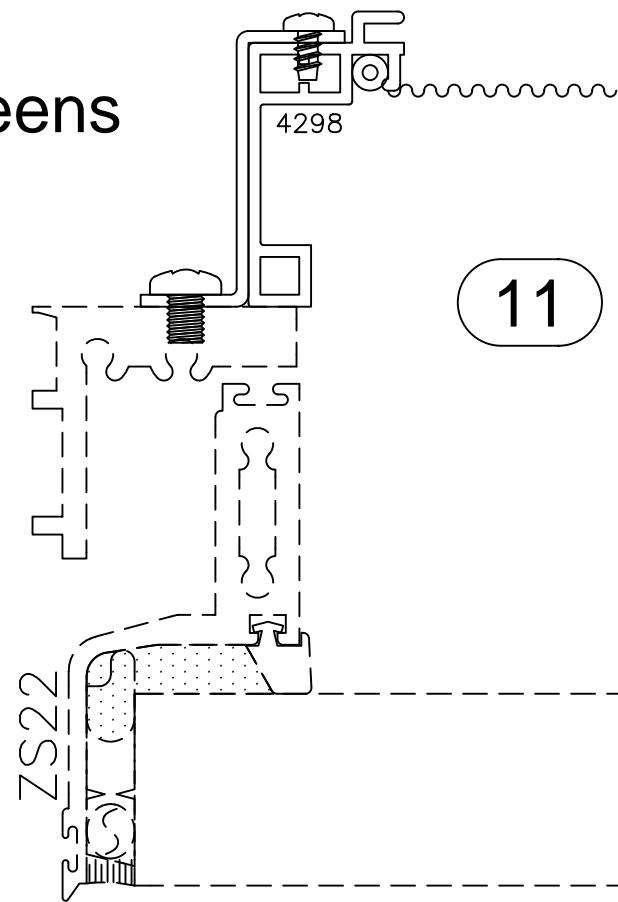

BEAD OPTIONS

Zero Sightline Series ZS-2750

Screens

Flat Screens

11

5

7

-OUTWARD PROJECTED-

Screens

Wicket Screens

Screens

Wicket Screens

Impact Configuration
(Optional)

Typical Configuration

Screens

Wicket Screens

5B

5C

21B