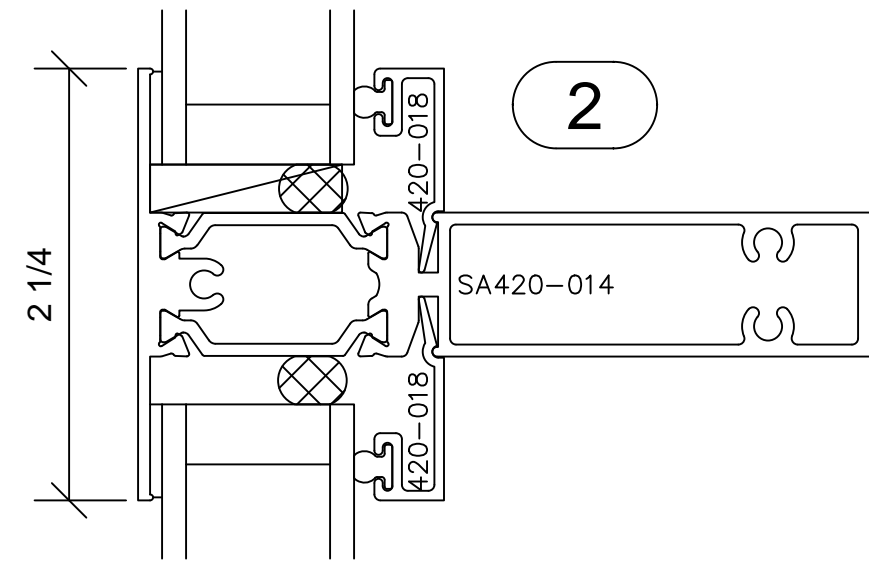

Signature Series 4"

4" FRAME - 1 5/8" SASH DEPTH

AAMA RATING AW-150

FX004

-FIXED OVER FIXED-

Phone: 1-866-OLDCASTLE (653-2278)

Web Address: www.oldcastlebe.com