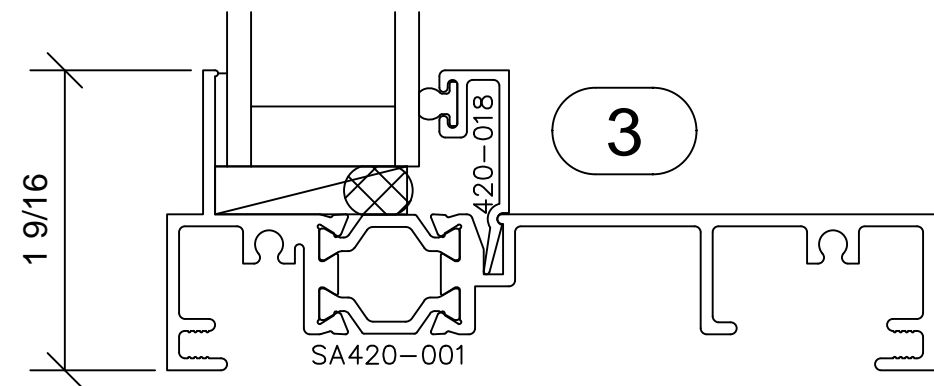

Signature Series 4"

4" FRAME - 1 5/8" SASH DEPTH

AAMA RATING AW-150

FX004

-FIXED OVER FIXED-

Phone: 1-866-OLDCASTLE (653-2278)

Web Address: www.oldcastlebe.com