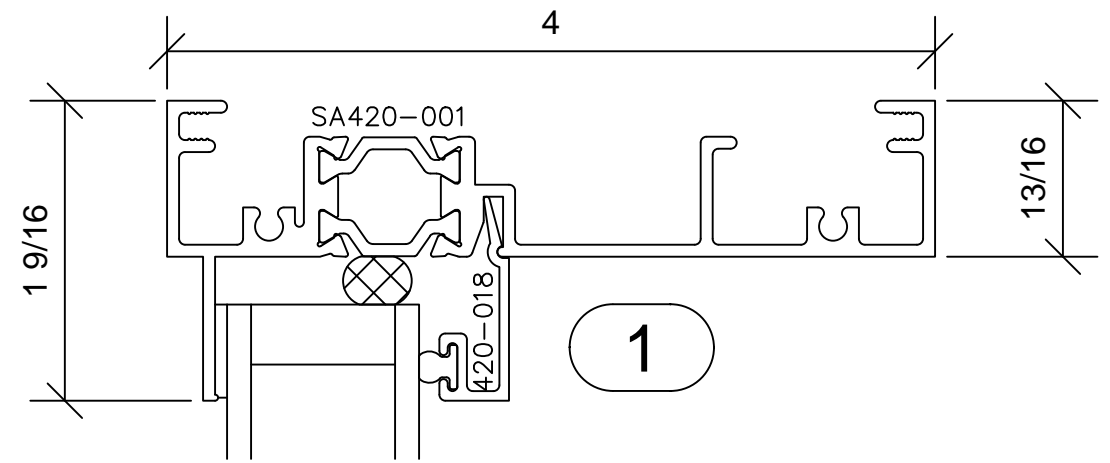

Signature Series 4"

4" FRAME - 1 5/8" SASH DEPTH

AAMA RATING AW-150

FX004

-FIXED OVER FIXED-

Phone: 1-866-OLDCASTLE (653-2278)

Web Address: www.oldcastlebe.com