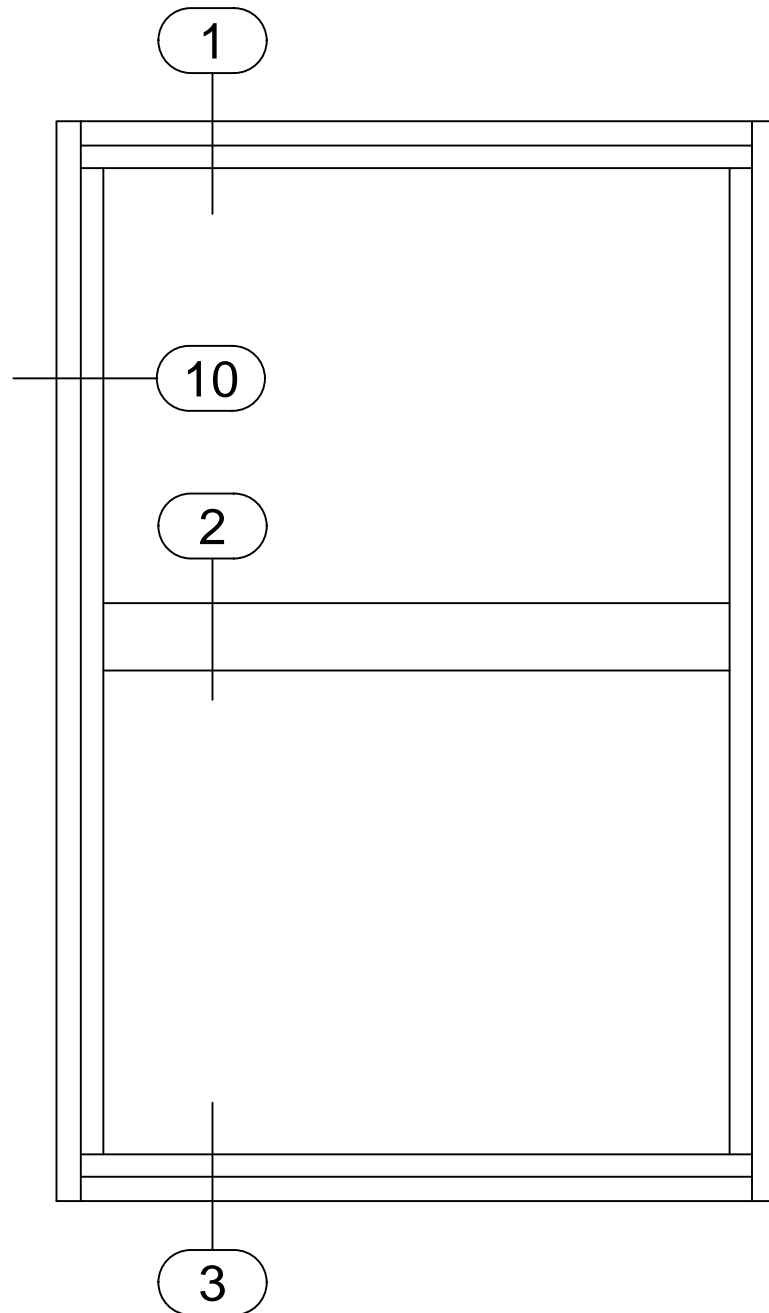

Signature Series 4"

4" FRAME - 1 5/8" SASH DEPTH

AAMA RATING AW-150

FX004

-FIXED OVER FIXED-

Phone: 1-866-OLDCASTLE (653-2278)

Web Address: www.oldcastlebe.com