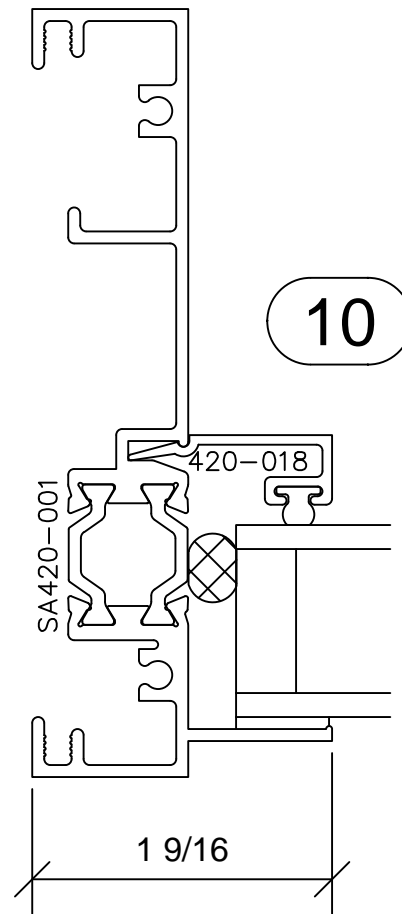

Signature Series 4"

4" FRAME - 1 5/8" SASH DEPTH

AAMA RATING AW-150

FX004

-FIXED OVER FIXED-

Phone: 1-866-OLDCASTLE (653-2278)

Web Address: www.oldcastlebe.com