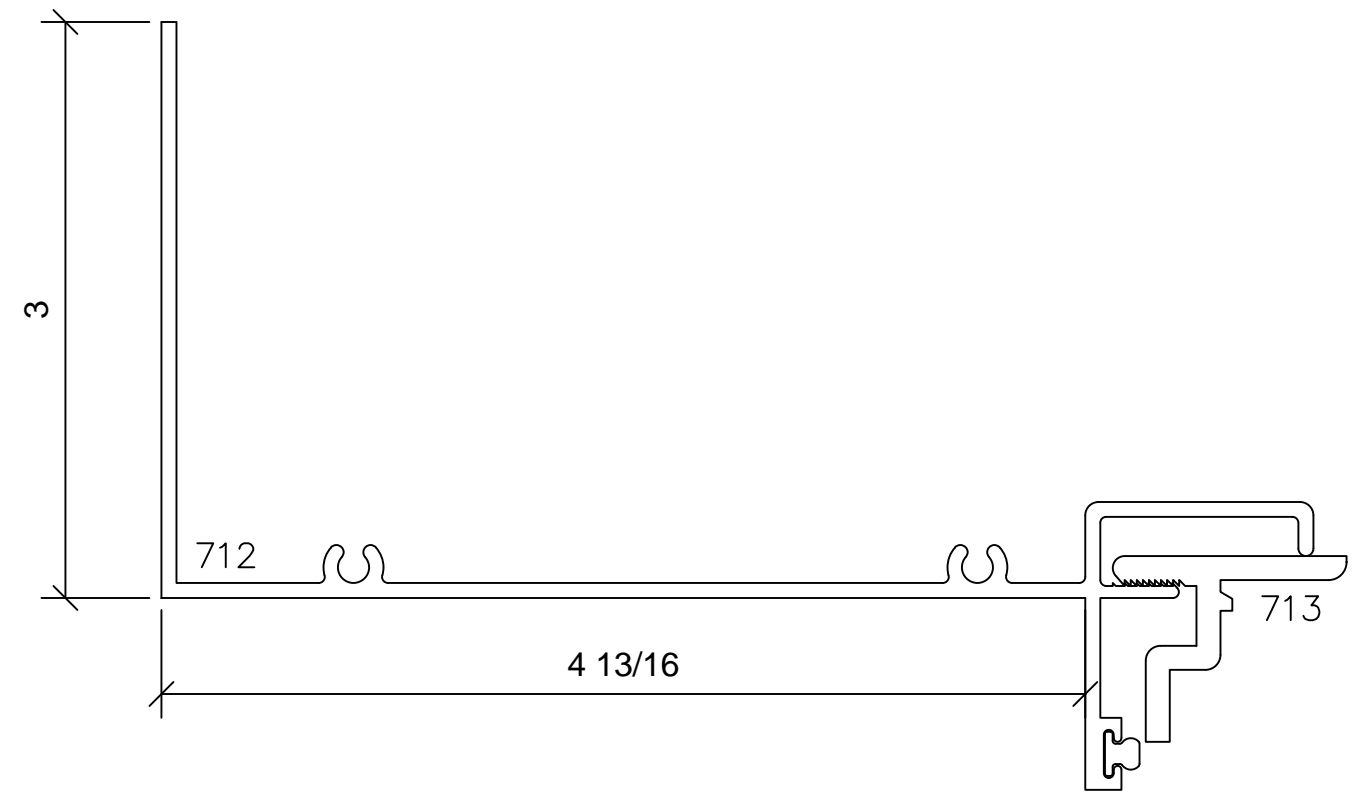

PANNING OPTIONS