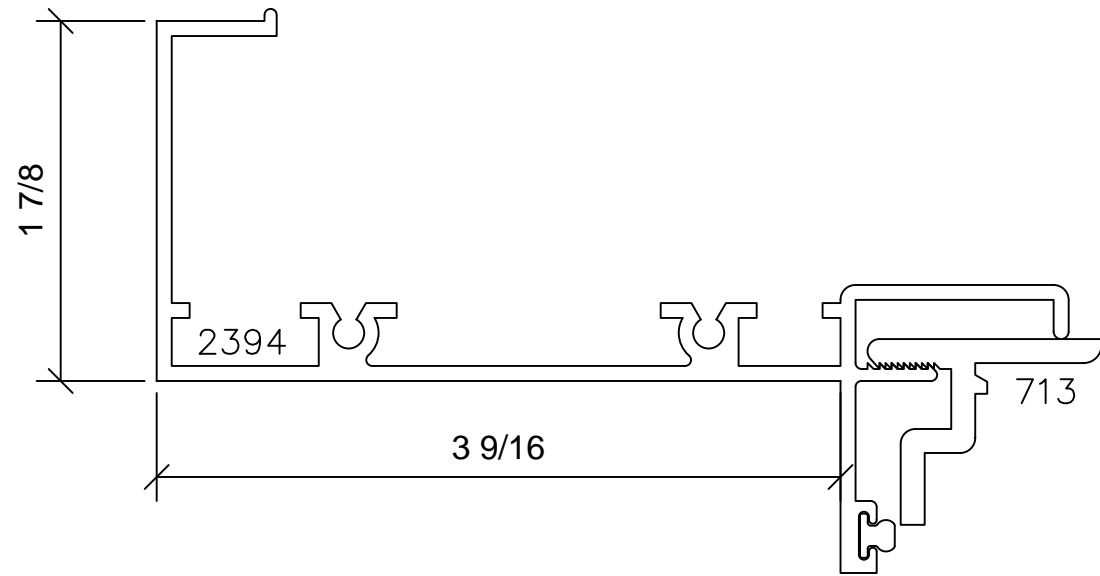

PANNING OPTIONS