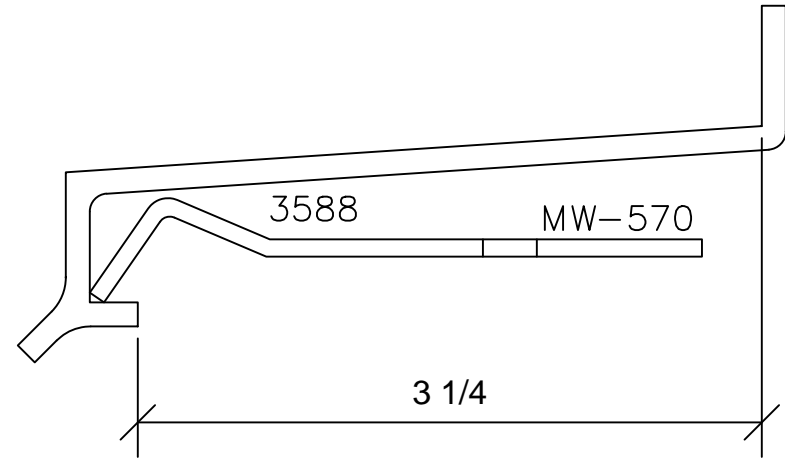

TRIM MISCELLANEOUS

Alcoa Sills