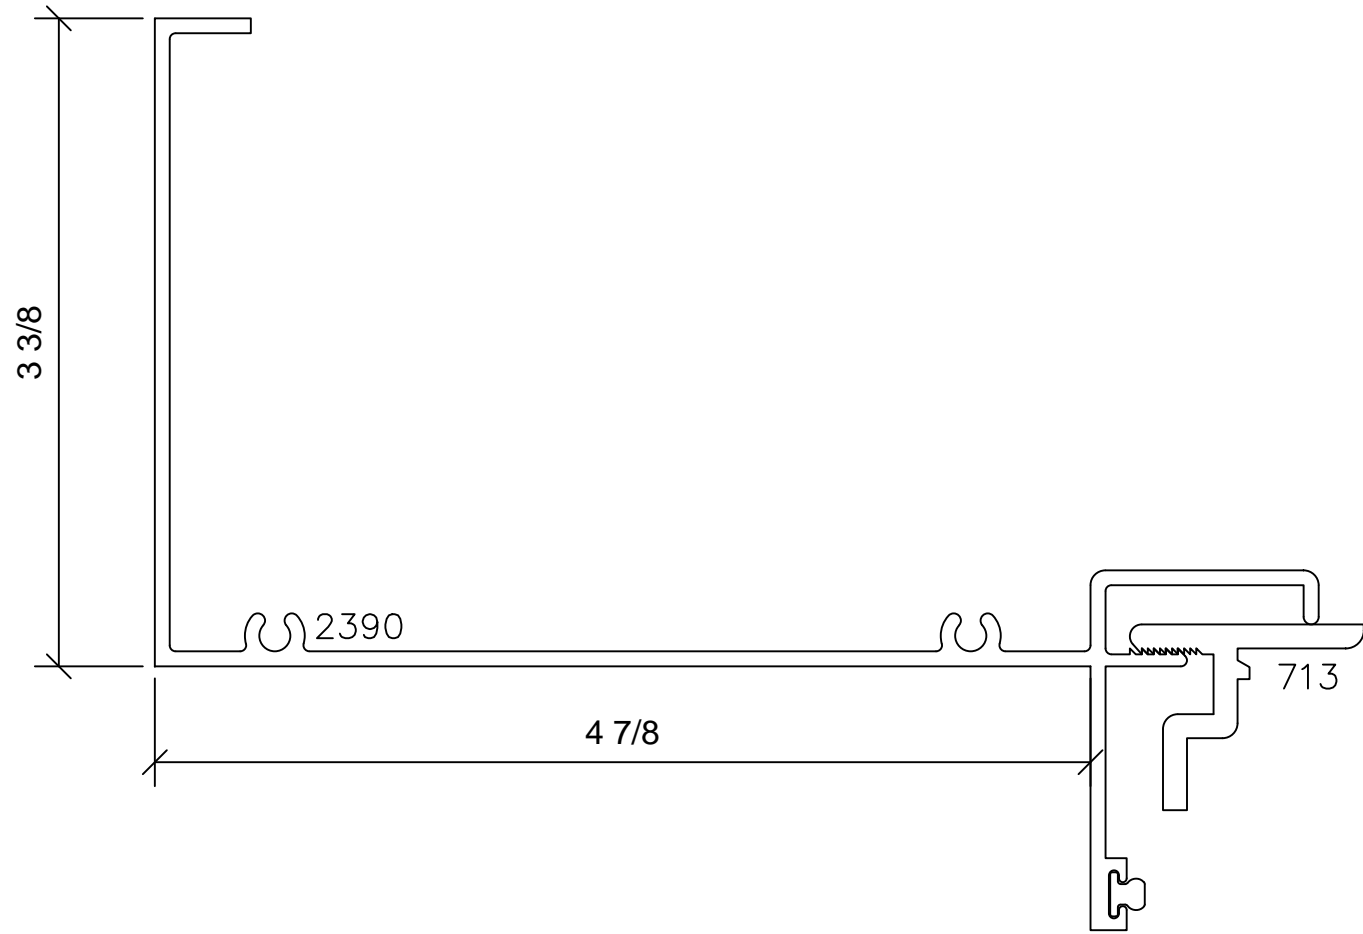

PANNING OPTIONS