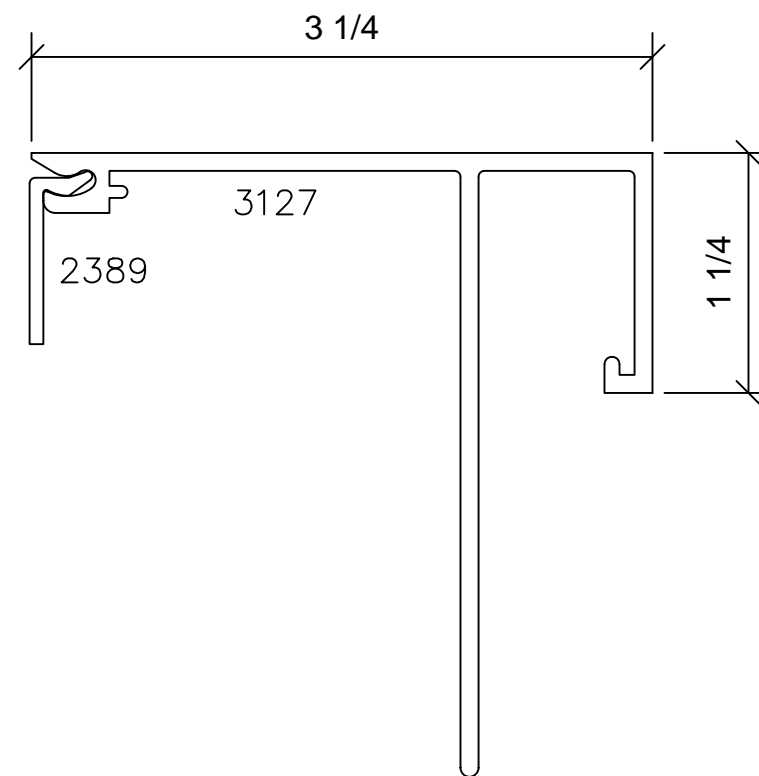

TRIM MISCELLANEOUS

Stools