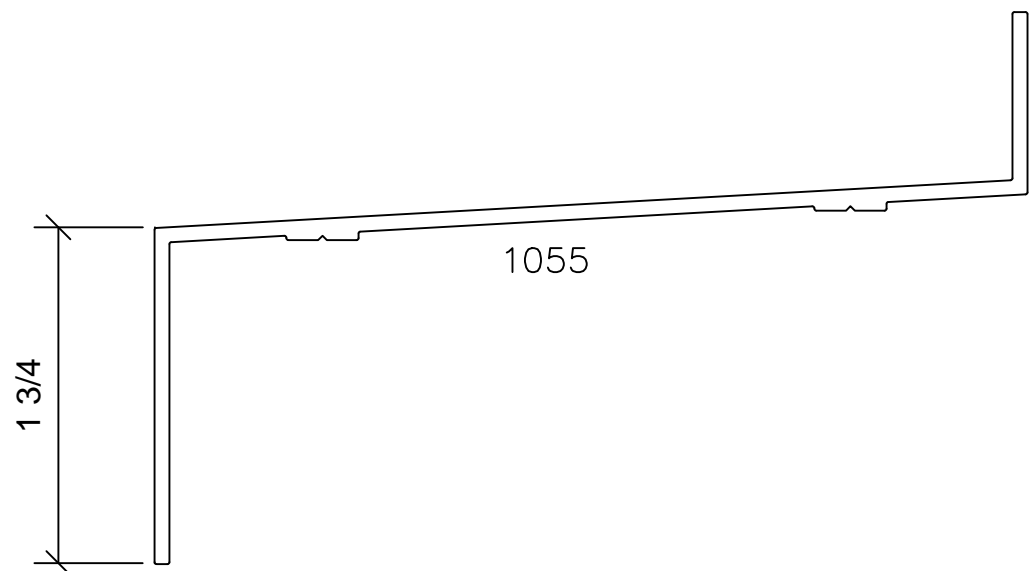

BLIND OPTIONS

Signature Series 4"

1/4" GLASS - 5/8" BLIND - 1/4" GLASS SHOWN

MUNTIN OPTIONS

Signature Series 4"

PANNING OPTIONS

PANNING OPTIONS

PANNING OPTIONS