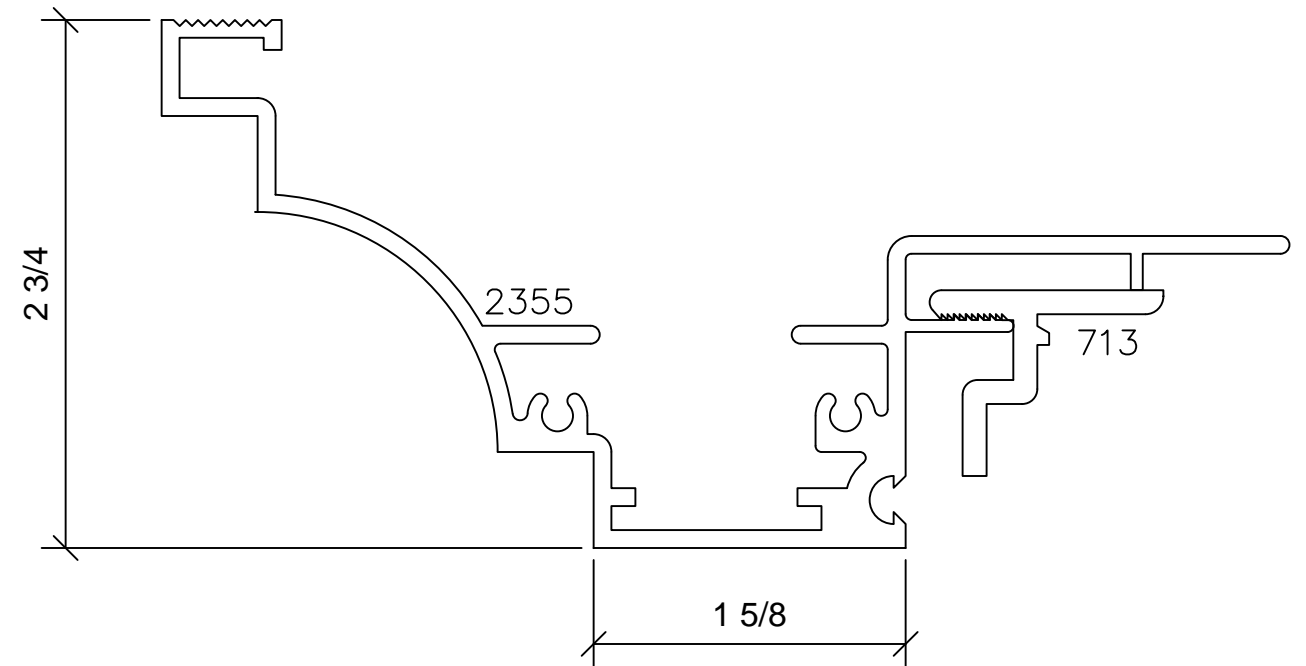

PANNING OPTIONS