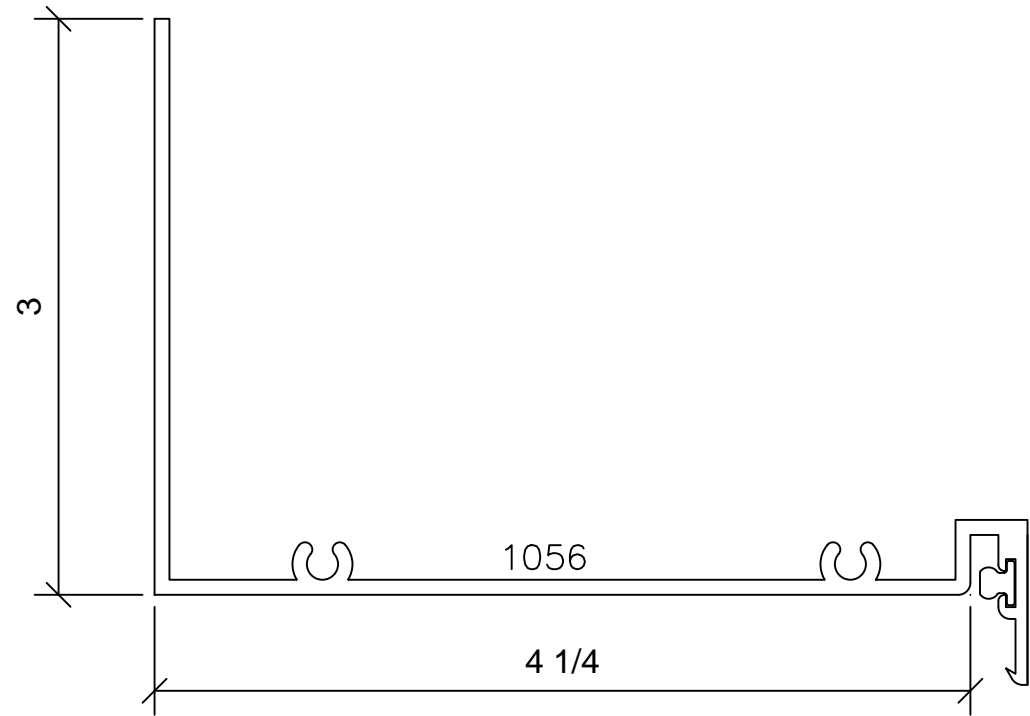

BLIND OPTIONS

Signature Series 4"

1/4" GLASS - 5/8" BLIND - 1/4" GLASS SHOWN

MUNTIN OPTIONS

Signature Series 4"

PANNING OPTIONS

PANNING OPTIONS

PANNING OPTIONS