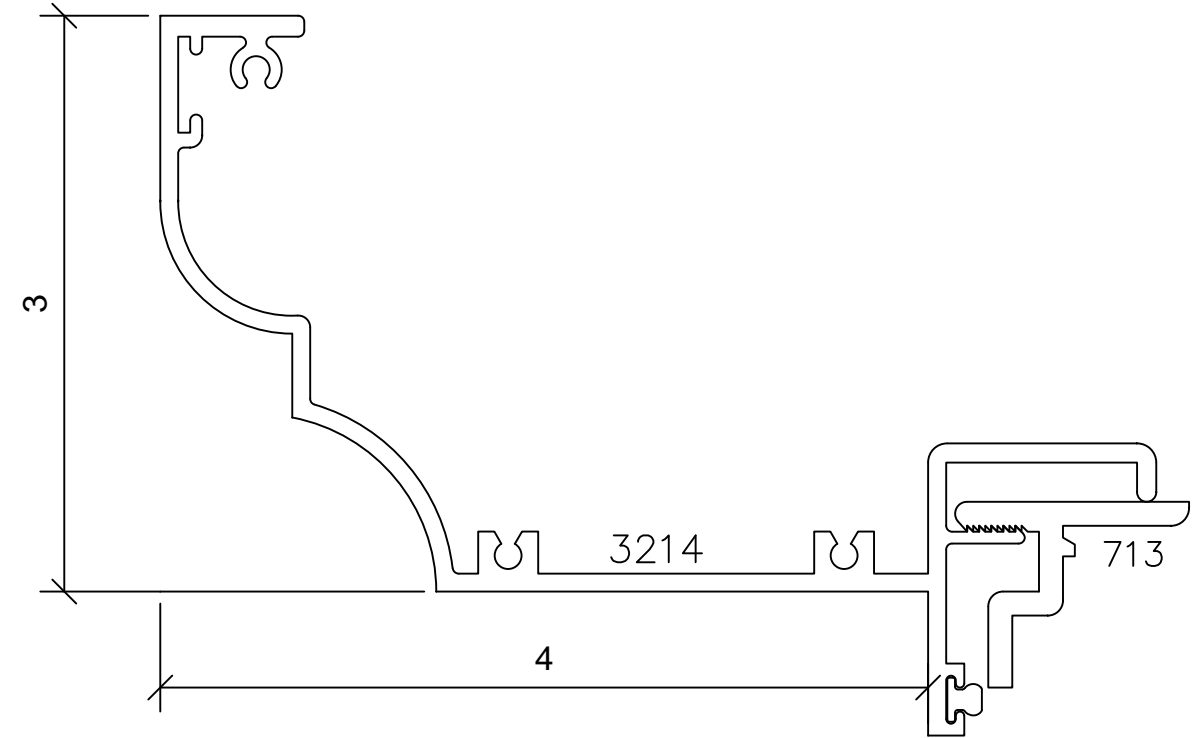

PANNING OPTIONS