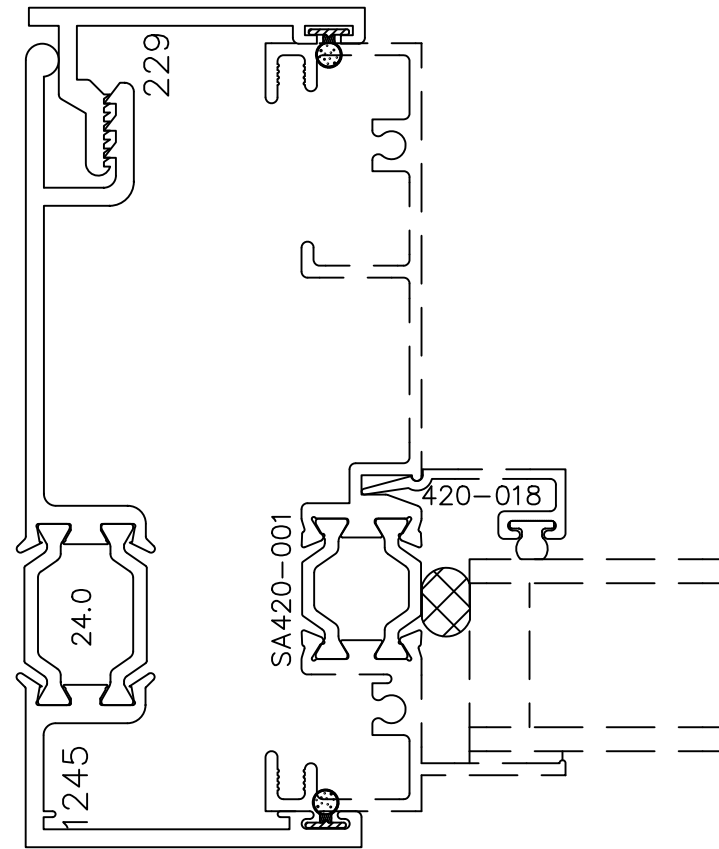

PANNING OPTIONS

PANNING OPTIONS

PANNING OPTIONS

RECEPTOR OPTIONS

Signature Series 4"

TRIM MISCELLANEOUS

Sealant Backers

SINGLE HUNG