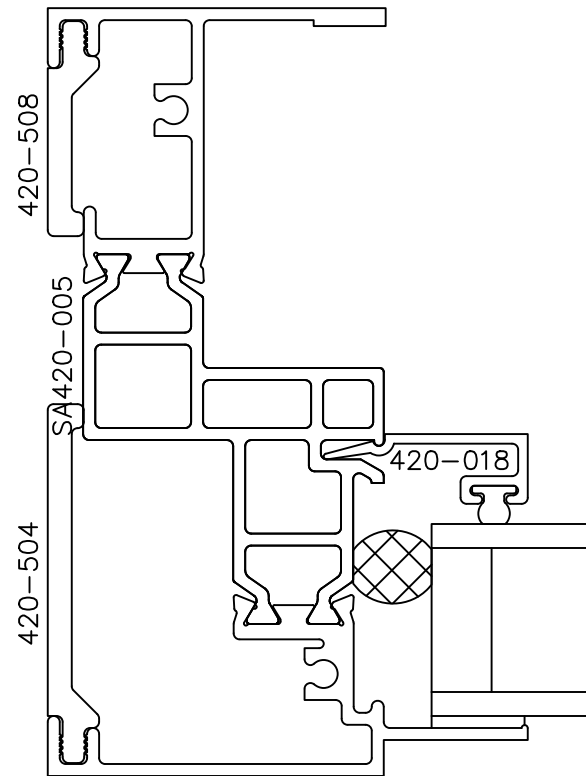

PANNING OPTIONS

PANNING OPTIONS

PANNING OPTIONS

RECEPTOR OPTIONS

Signature Series 4"

TRIM MISCELLANEOUS

Sealant Backers

SINGLE HUNG