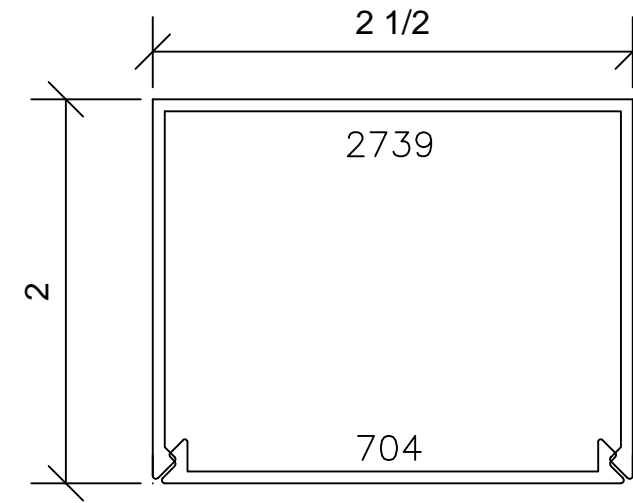

FIXED (SHOWN), DOUBLE HUNG AND SLIDER SIMILAR

Sealant Backers Signature Series 4"

SLAB COVER OPTIONS

SLAB COVER OPTIONS

SLAB COVER OPTIONS

SNAP TRIM OPTIONS

SNAP TRIM OPTIONS

SNAP TRIM OPTIONS