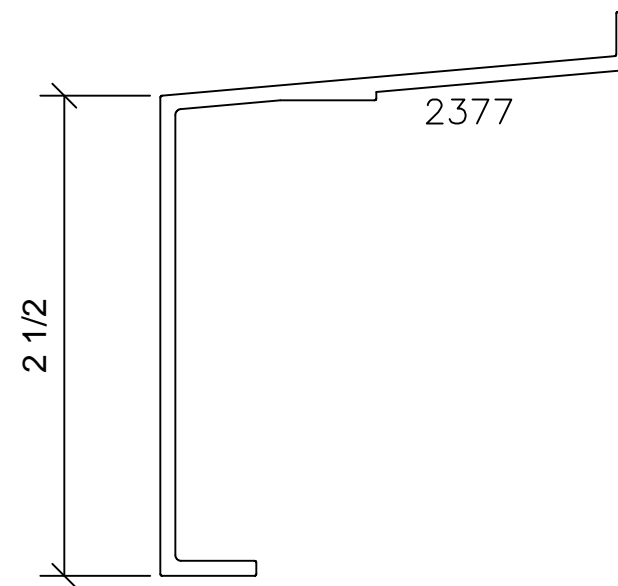

BLIND OPTIONS

Signature Series 4"

1/4" GLASS - 5/8" BLIND - 1/4" GLASS SHOWN

MUNTIN OPTIONS

Signature Series 4"

PANNING OPTIONS

PANNING OPTIONS

PANNING OPTIONS