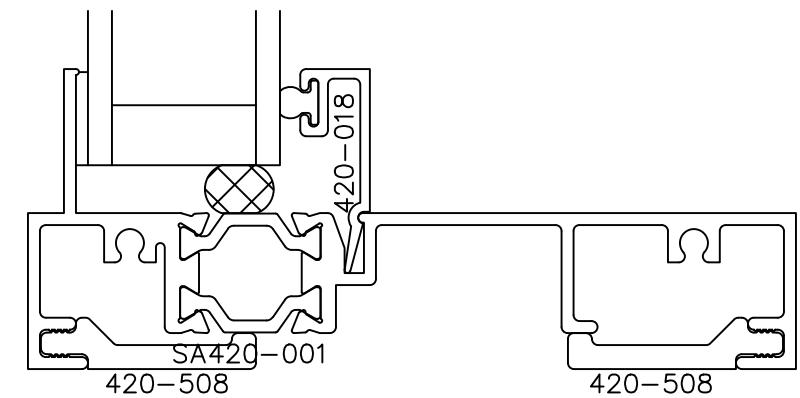

Sealant Backers Signature Series 4"