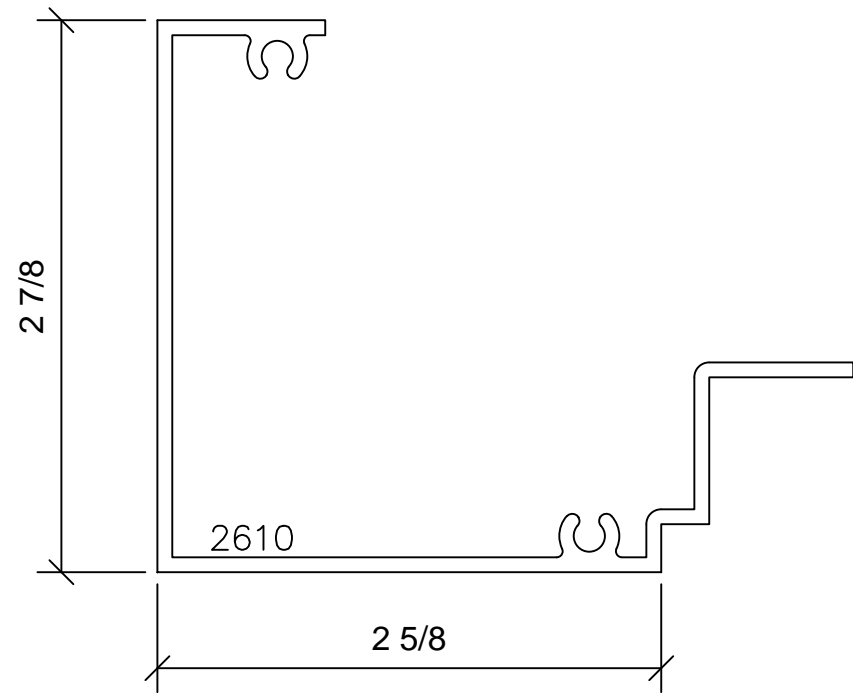

BLIND OPTIONS

Signature Series 4"

1/4" GLASS - 5/8" BLIND - 1/4" GLASS SHOWN

MUNTIN OPTIONS

Signature Series 4"

PANNING OPTIONS

PANNING OPTIONS

PANNING OPTIONS