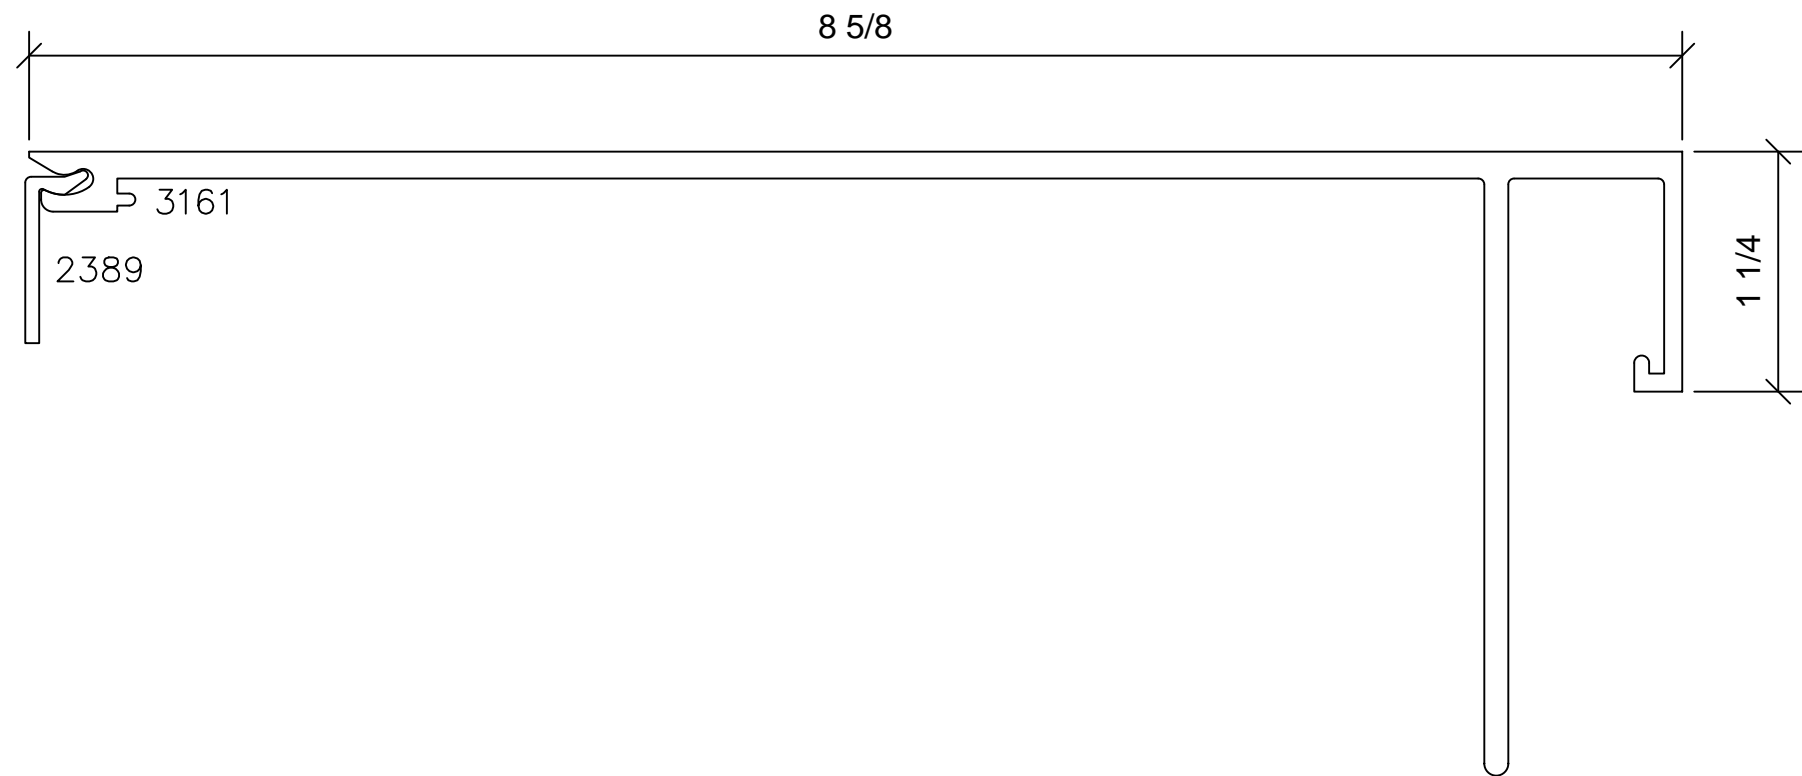

TRIM MISCELLANEOUS

Stools