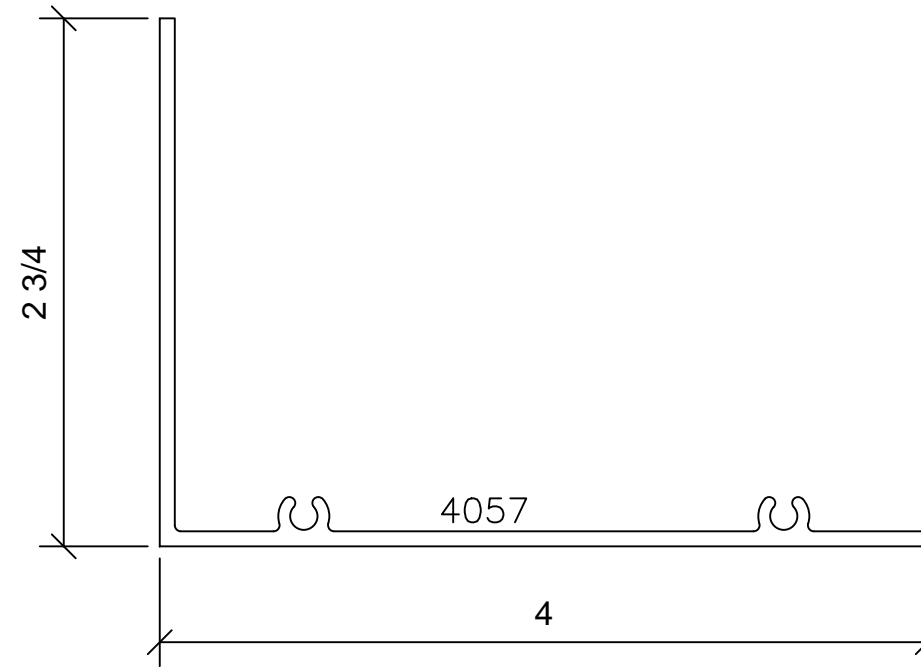

PANNING OPTIONS