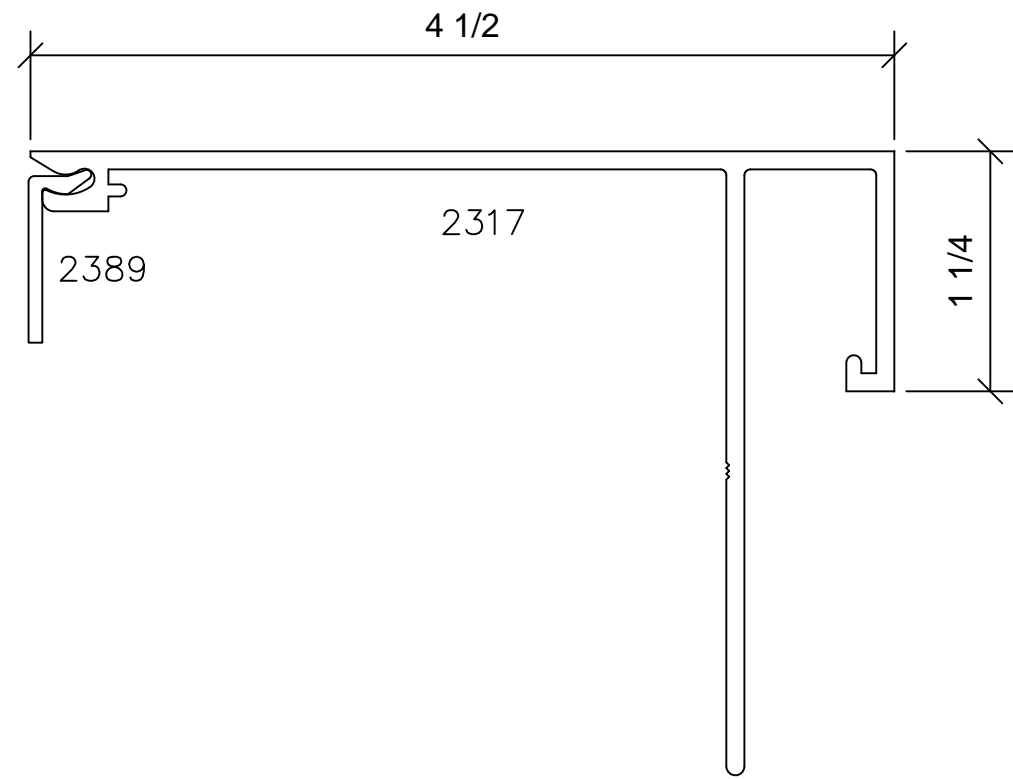

TRIM MISCELLANEOUS

Stools