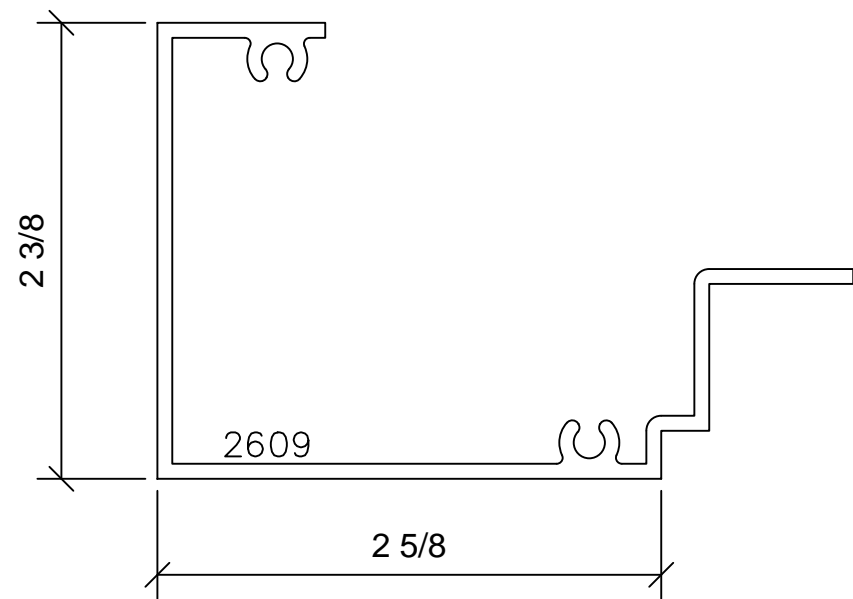

BLIND OPTIONS

Signature Series 4"

1/4" GLASS - 5/8" BLIND - 1/4" GLASS SHOWN

MUNTIN OPTIONS

Signature Series 4"

PANNING OPTIONS

PANNING OPTIONS

PANNING OPTIONS