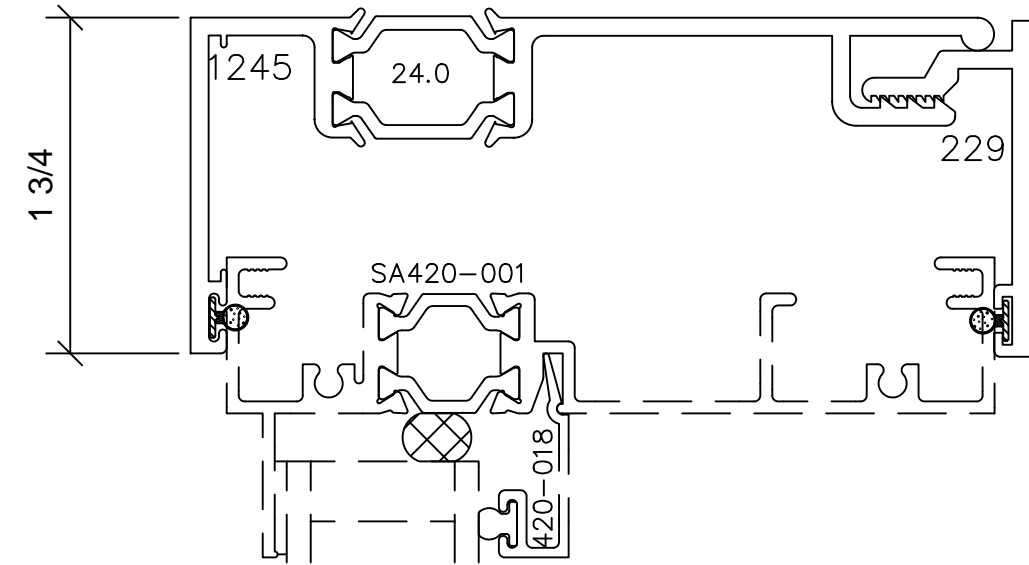

PANNING OPTIONS

PANNING OPTIONS

PANNING OPTIONS

RECEPTOR OPTIONS

Signature Series 4"

TRIM MISCELLANEOUS

Sealant Backers

SINGLE HUNG