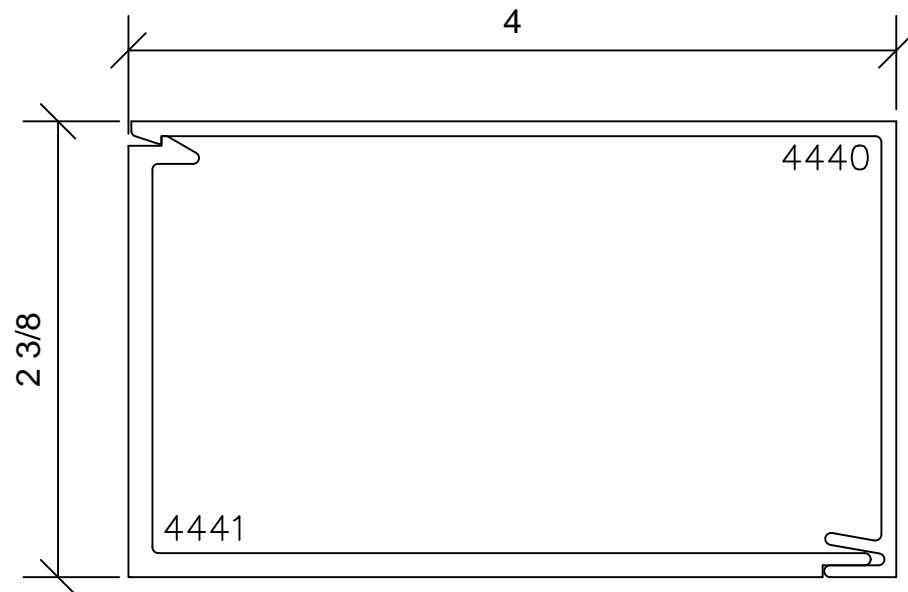

FIXED (SHOWN), DOUBLE HUNG AND SLIDER SIMILAR

Sealant Backers Signature Series 4"

SLAB COVER OPTIONS

SLAB COVER OPTIONS

SLAB COVER OPTIONS

SNAP TRIM OPTIONS

SNAP TRIM OPTIONS

SNAP TRIM OPTIONS