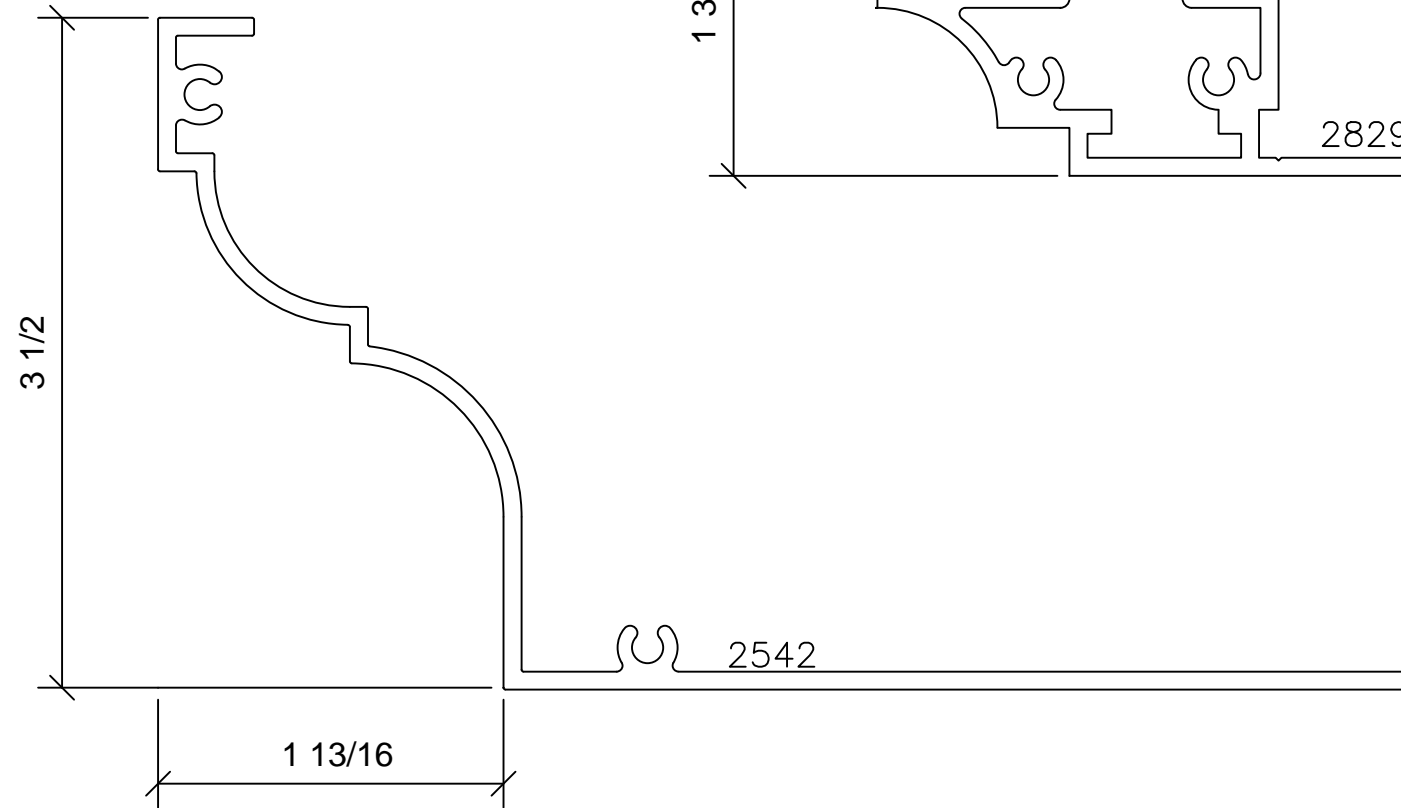

PANNING OPTIONS