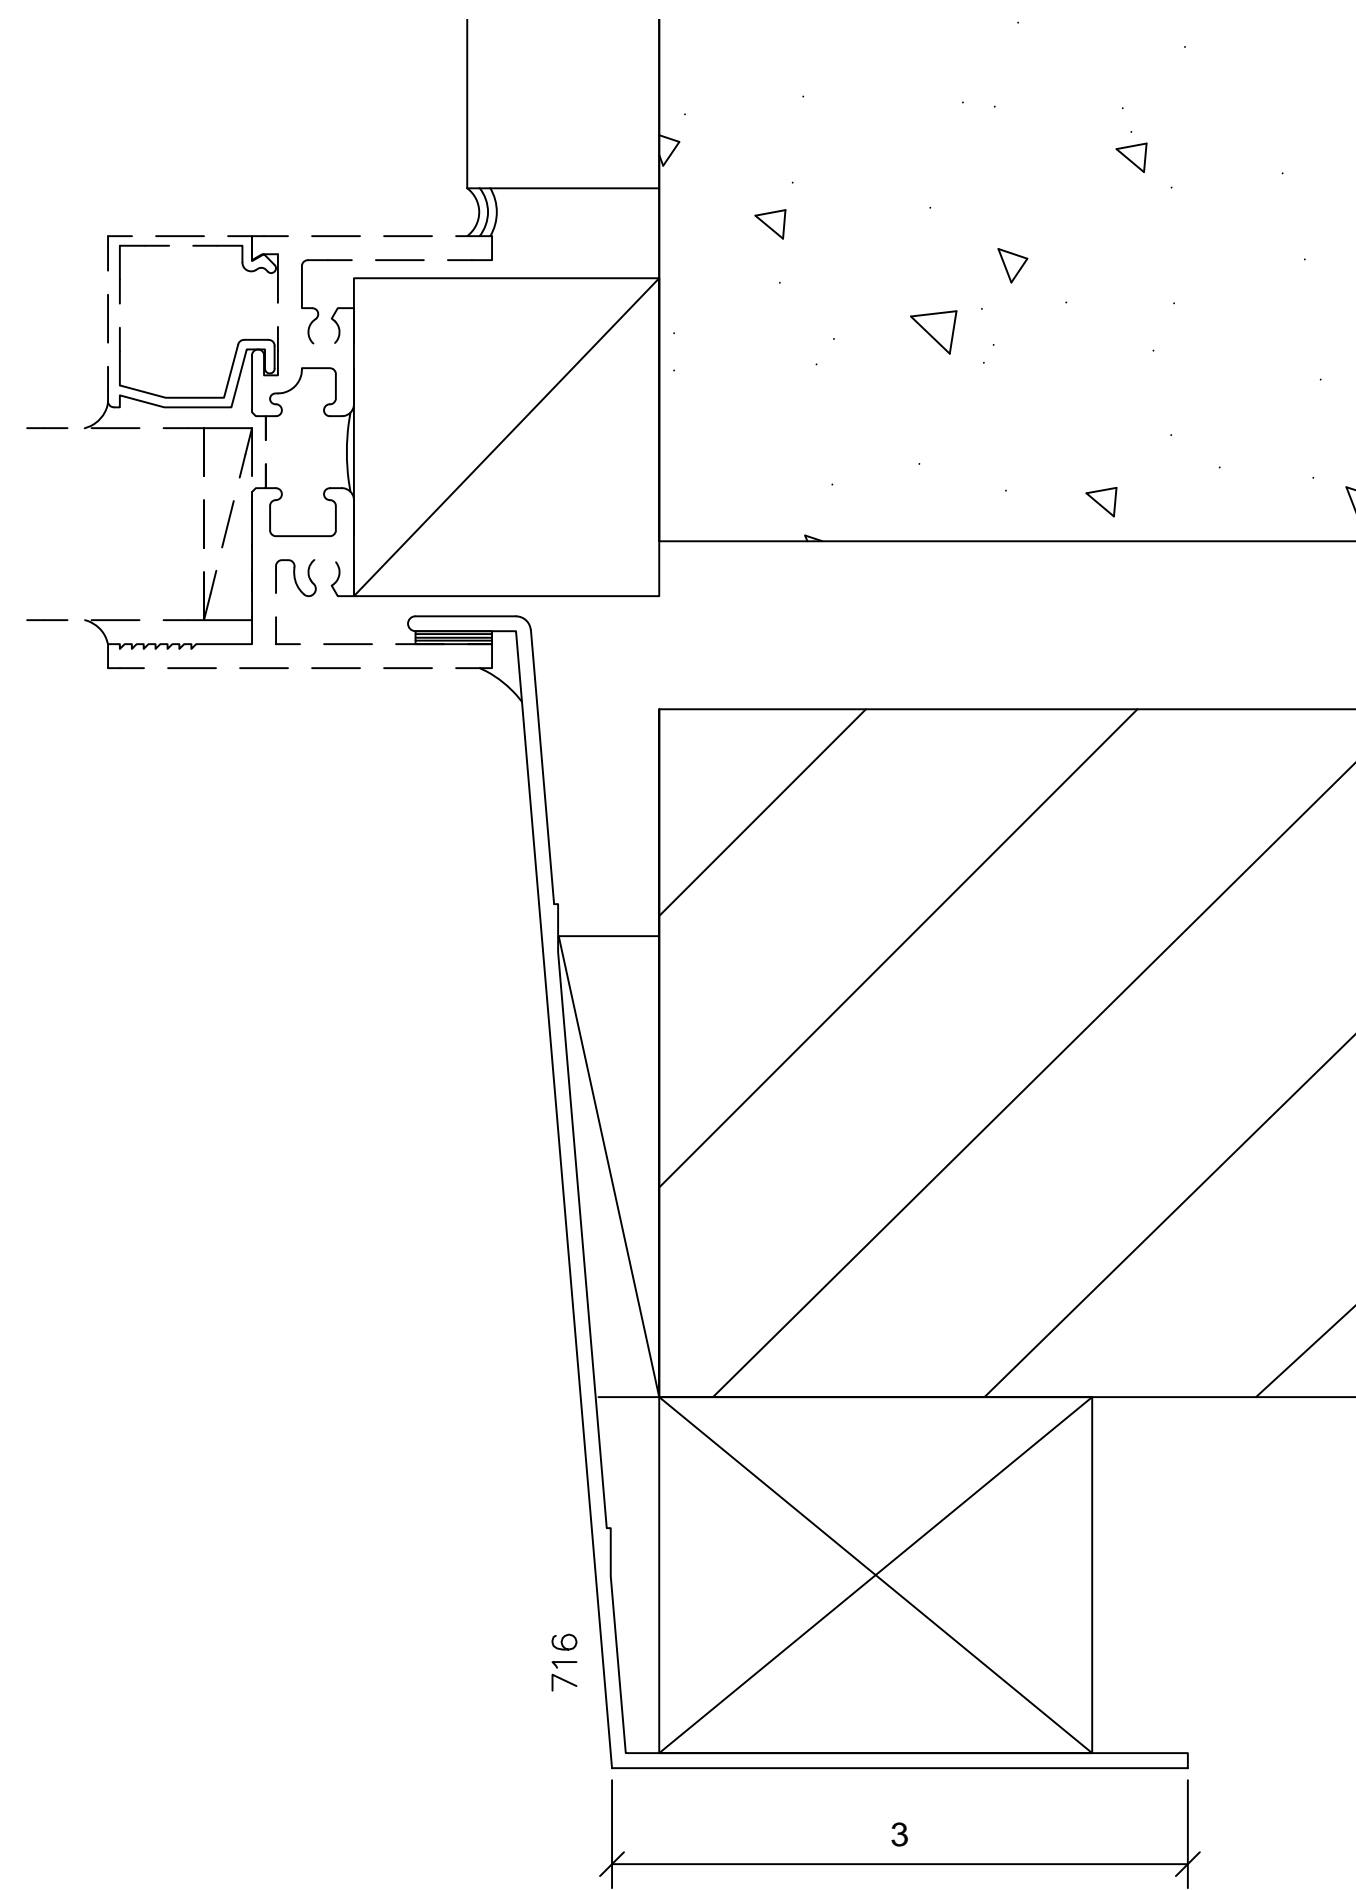

BLIND OPTIONS

Signature Series 4"

1/4" GLASS - 5/8" BLIND - 1/4" GLASS SHOWN

MUNTIN OPTIONS

Signature Series 4"

PANNING OPTIONS

PANNING OPTIONS

PANNING OPTIONS