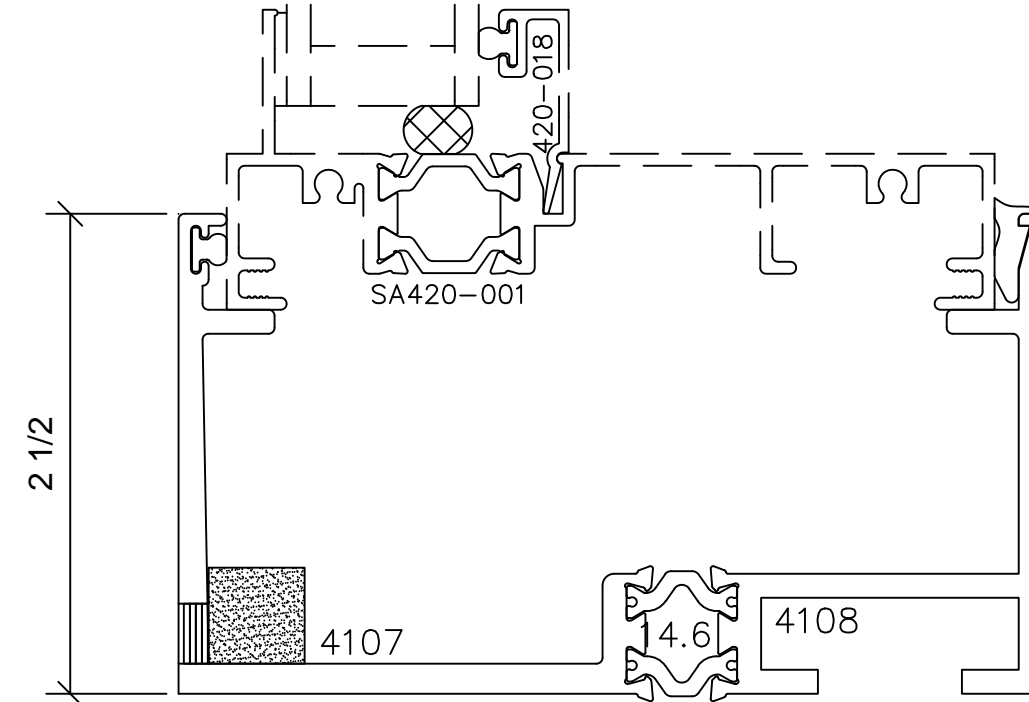

PANNING OPTIONS

PANNING OPTIONS

PANNING OPTIONS

RECEPTOR OPTIONS

Signature Series 4"

TRIM MISCELLANEOUS

Sealant Backers

SINGLE HUNG