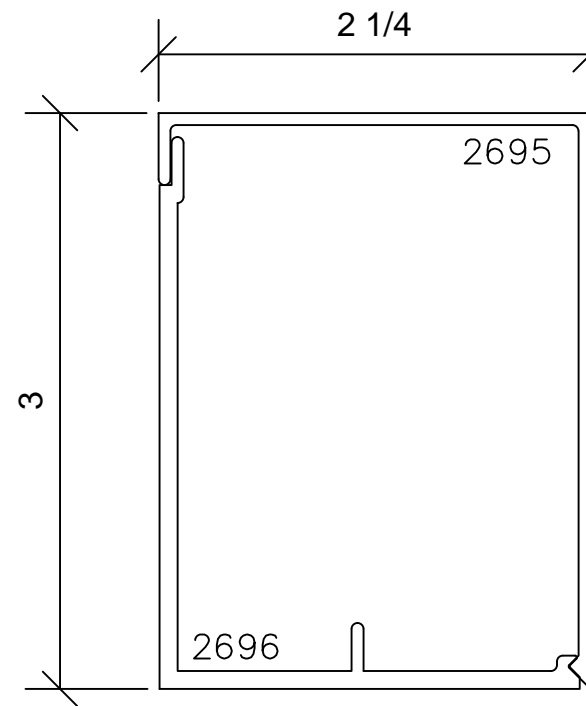

FIXED (SHOWN), DOUBLE HUNG AND SLIDER SIMILAR

Sealant Backers Signature Series 4"

SLAB COVER OPTIONS

SLAB COVER OPTIONS

SLAB COVER OPTIONS

SNAP TRIM OPTIONS

SNAP TRIM OPTIONS

SNAP TRIM OPTIONS