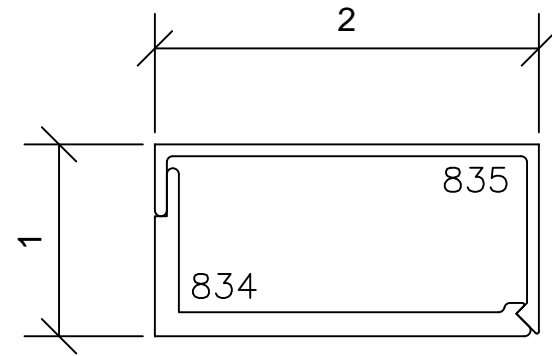

FIXED (SHOWN), DOUBLE HUNG AND SLIDER SIMILAR

Sealant Backers Signature Series 4"

SLAB COVER OPTIONS

SLAB COVER OPTIONS

SLAB COVER OPTIONS

SNAP TRIM OPTIONS

SNAP TRIM OPTIONS

SNAP TRIM OPTIONS