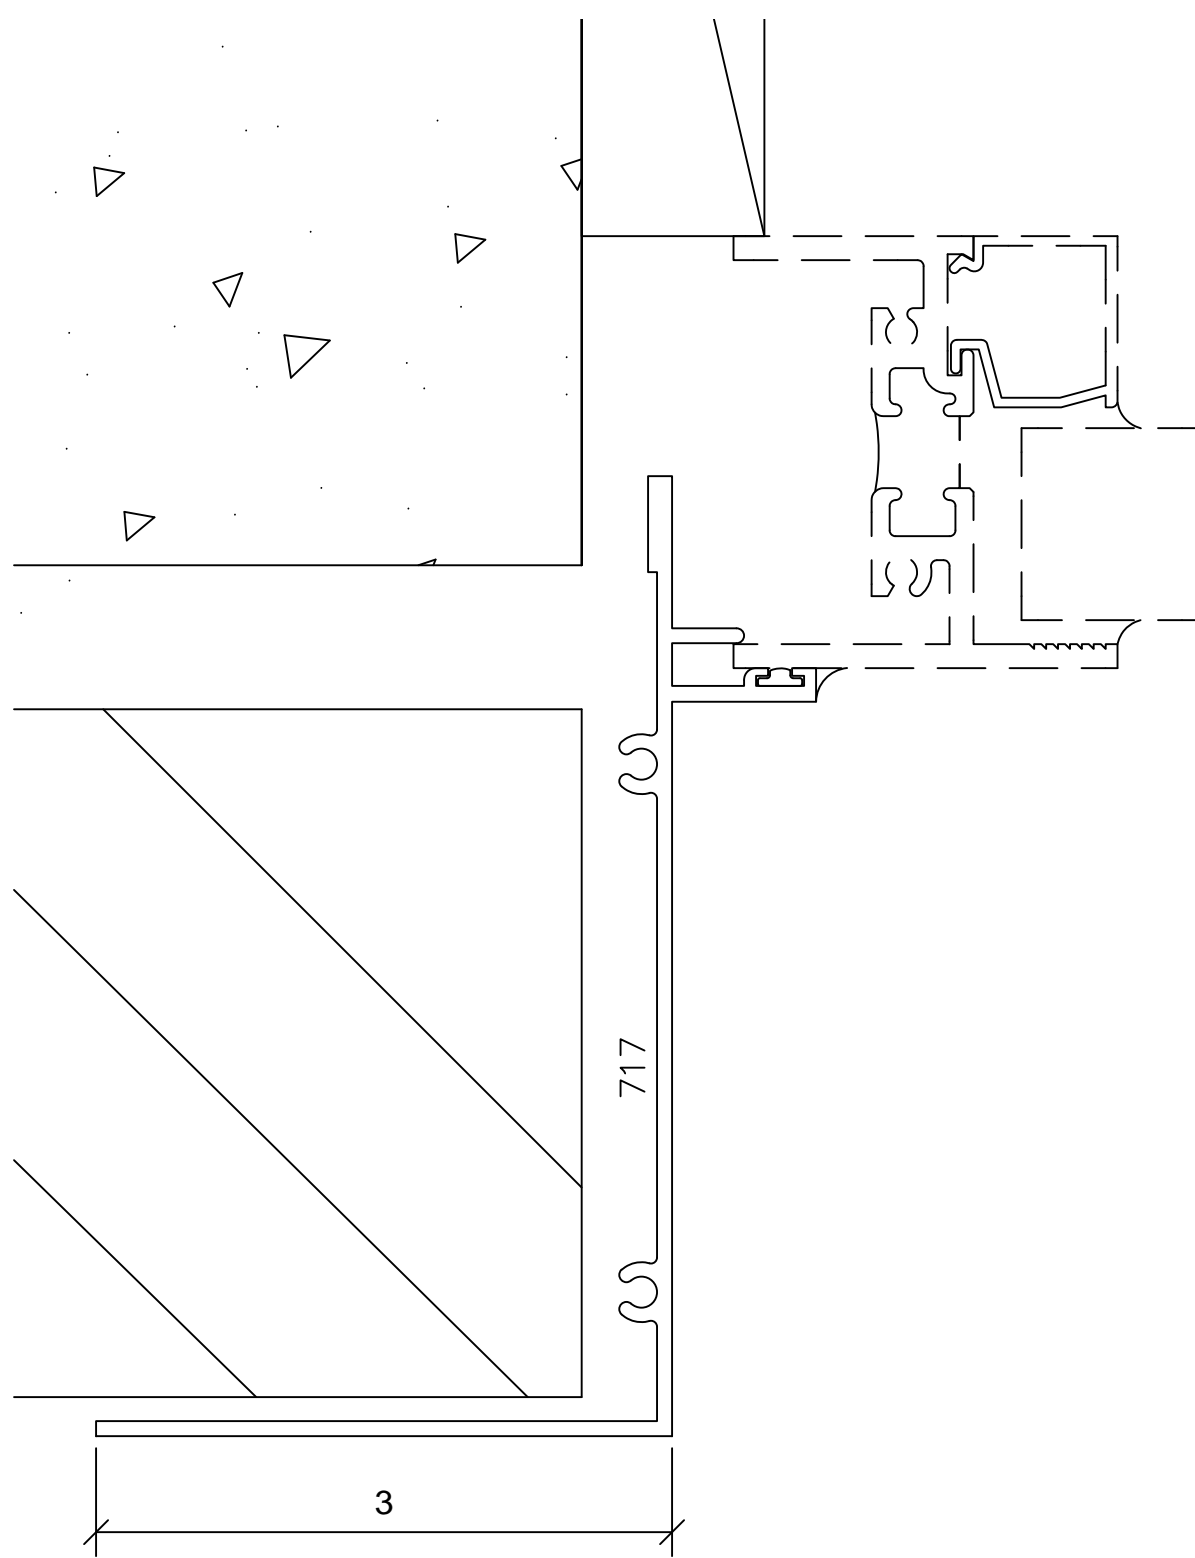

BLIND OPTIONS

Signature Series 4"

1/4" GLASS - 5/8" BLIND - 1/4" GLASS SHOWN

MUNTIN OPTIONS

Signature Series 4"

PANNING OPTIONS

PANNING OPTIONS

PANNING OPTIONS