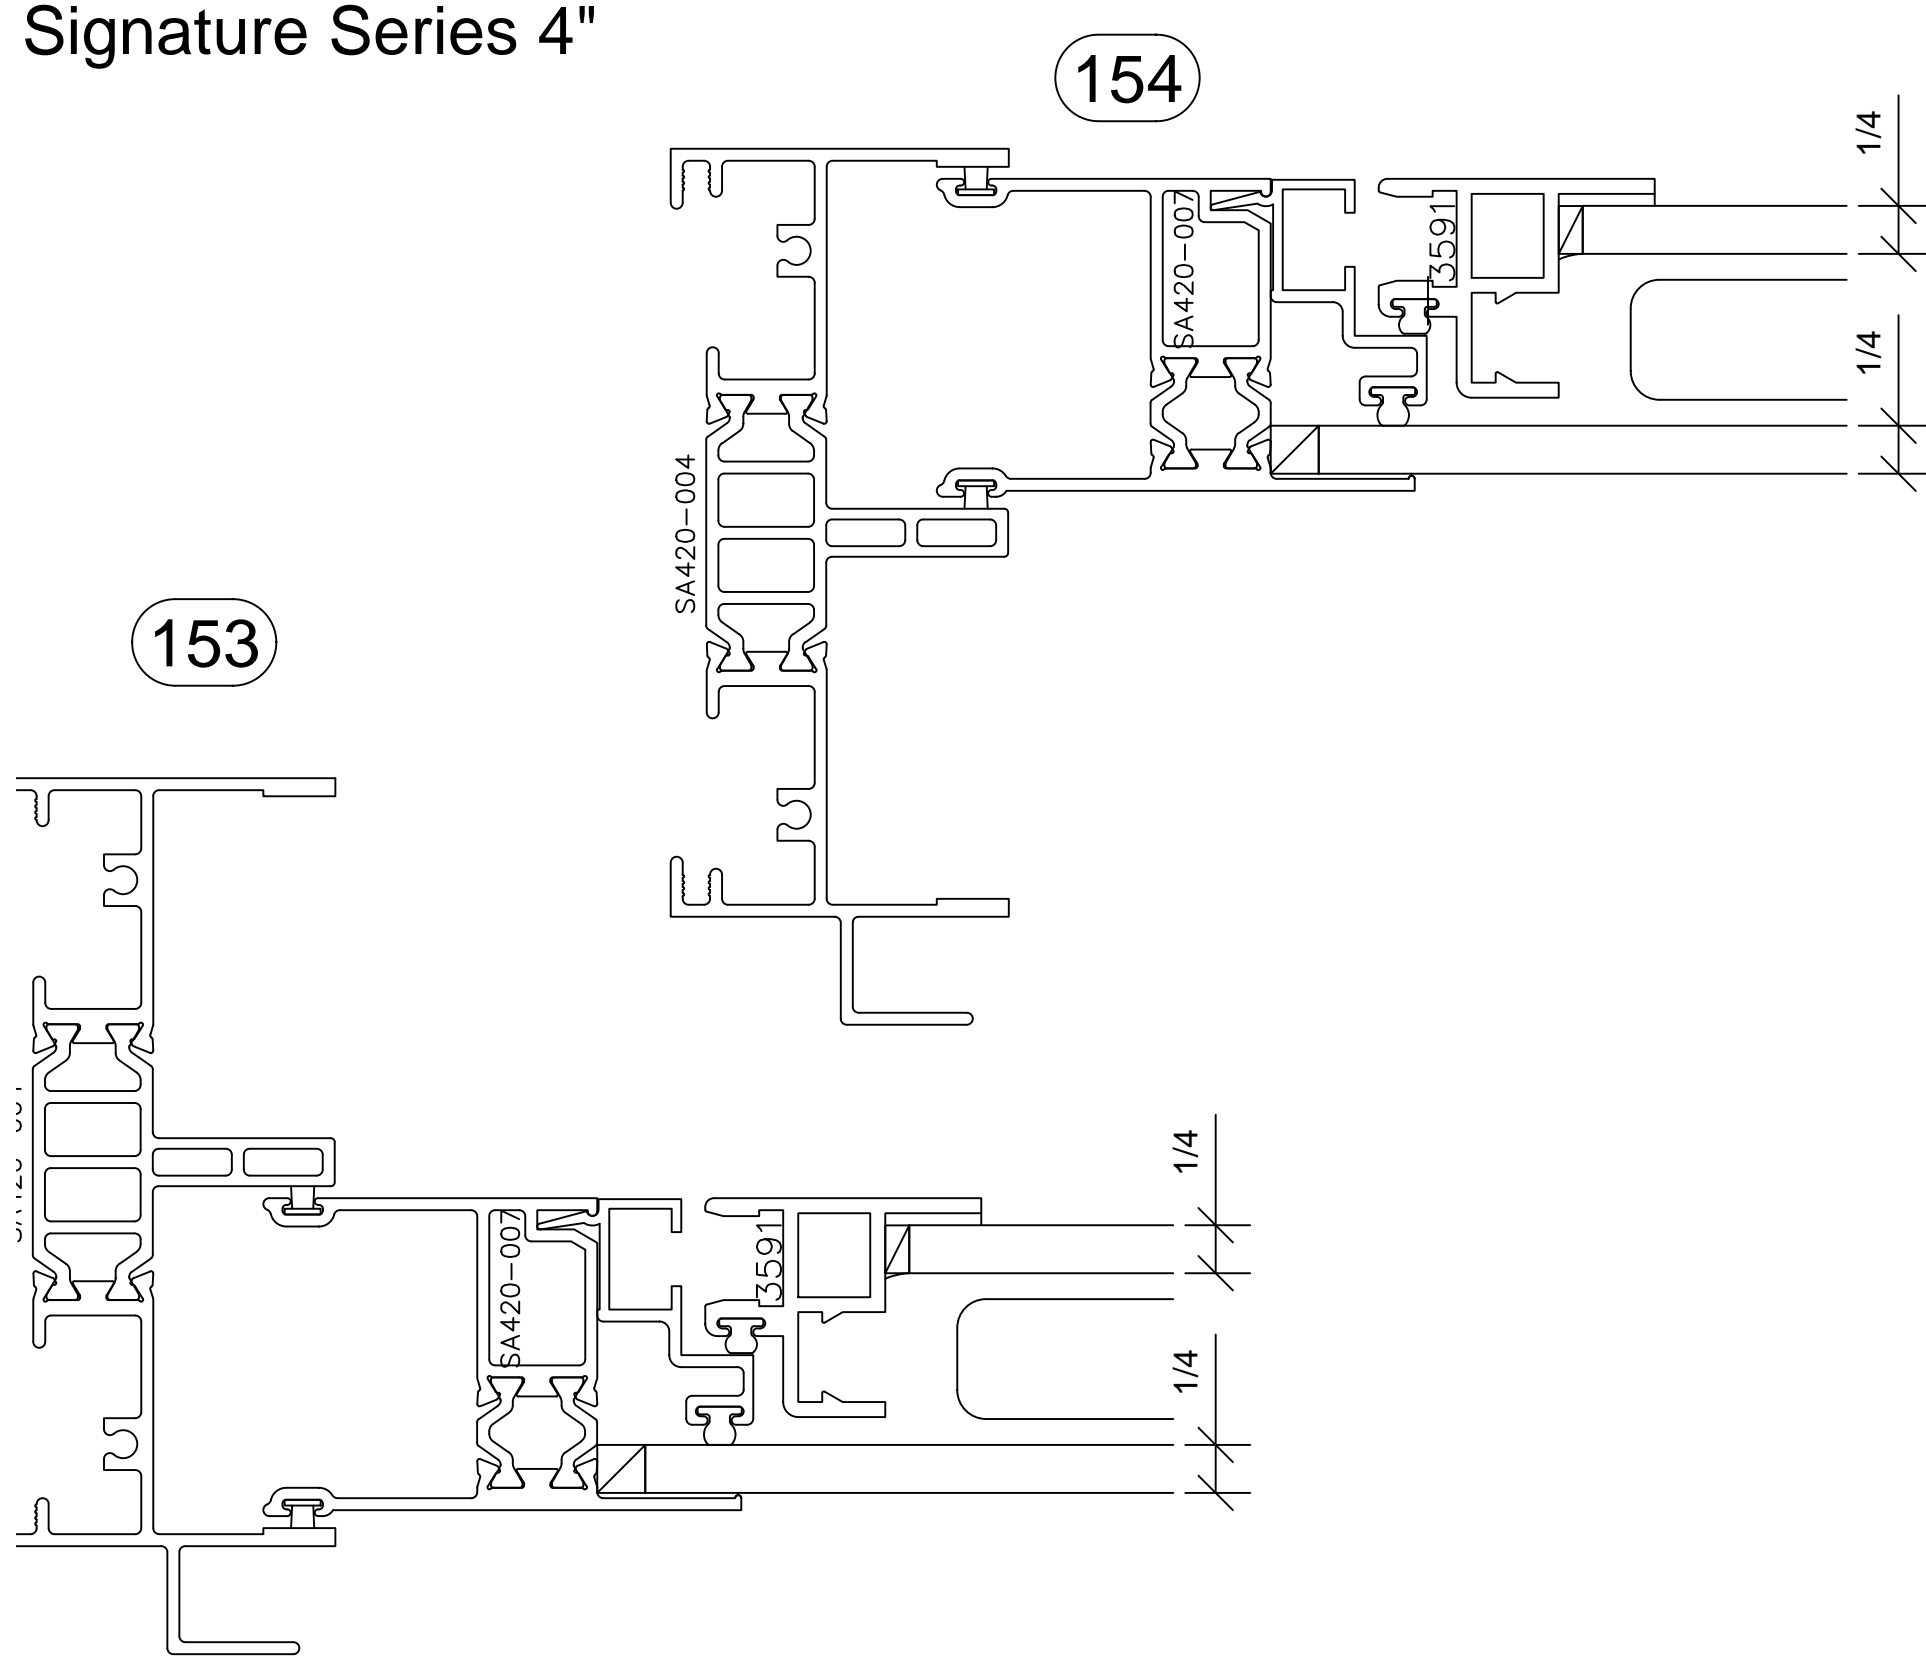

1

3

1/4" GLASS - 5/8" BLIND - 1/4" GLASS SHOWN

BLIND OPTIONS

Signature Series 4"

150

152

1/4" GLASS - 5/8" BLIND - 1/4" GLASS SHOWN

BLIND OPTIONS

Signature Series 4"

1/4" GLASS - 5/8" BLIND - 1/4" GLASS SHOWN

MUNTIN OPTIONS

Signature Series 4"

PANNING OPTIONS

PANNING OPTIONS

PANNING OPTIONS