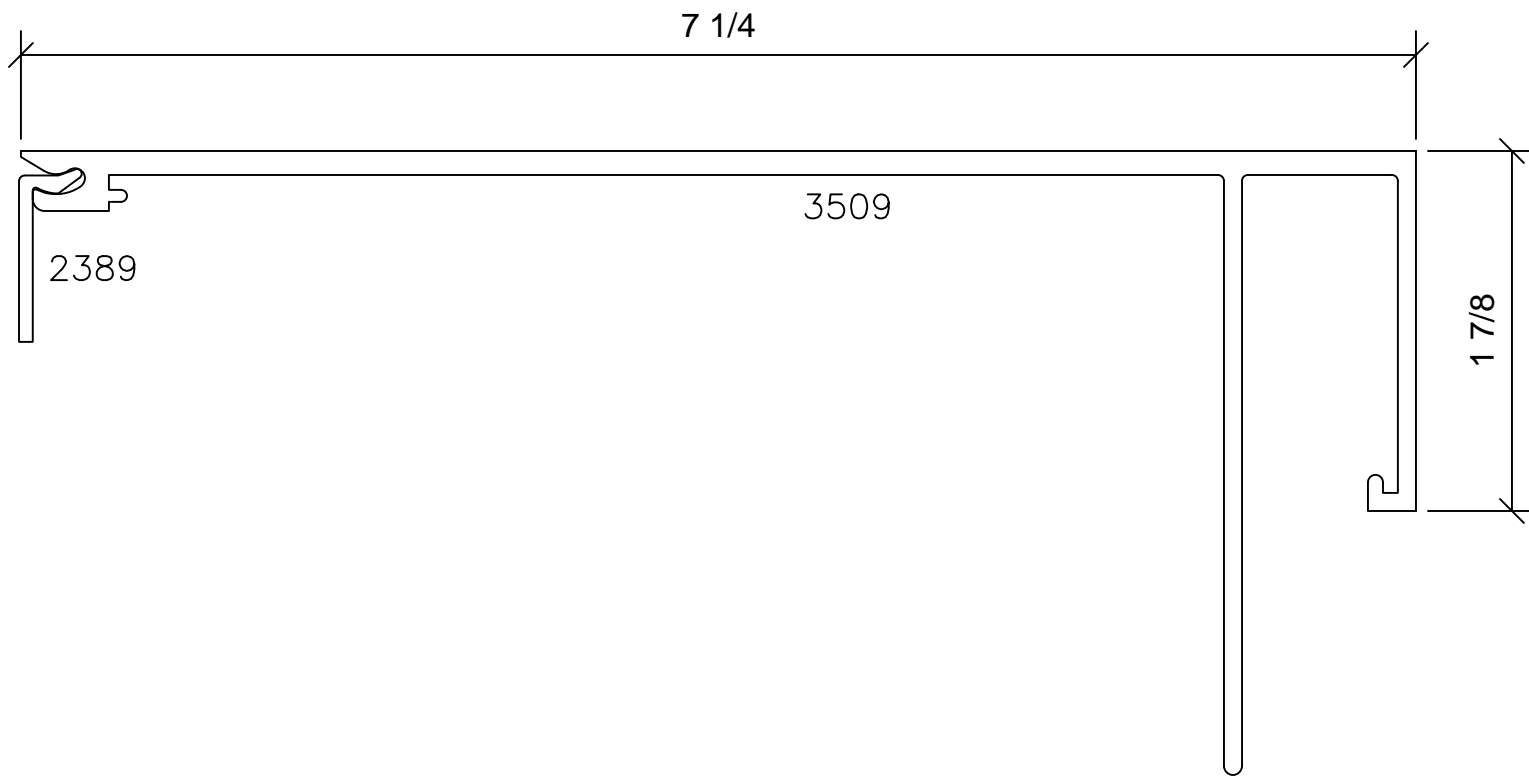

TRIM MISCELLANEOUS

Stools

Stools