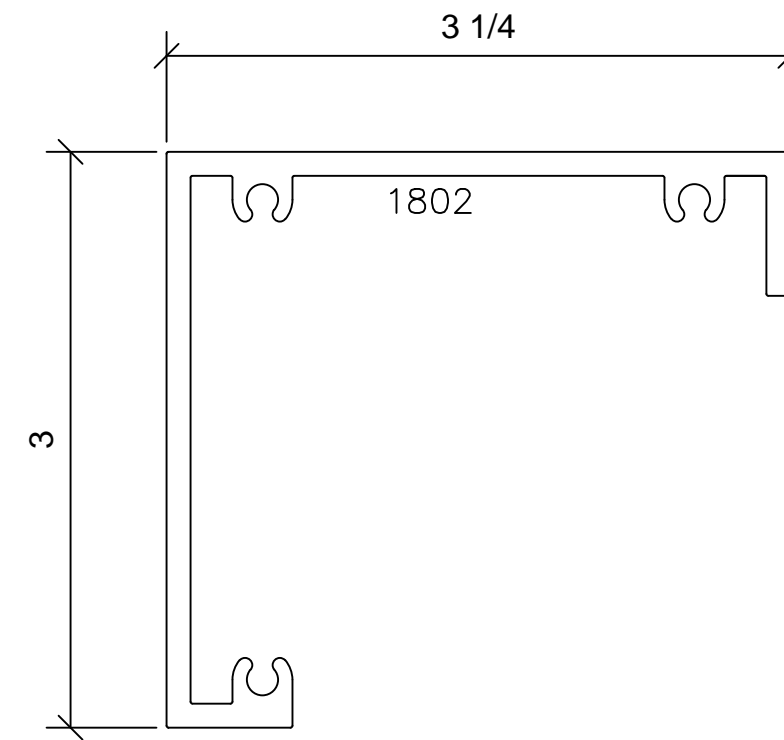

BLIND OPTIONS

Signature Series 4"

1/4" GLASS - 5/8" BLIND - 1/4" GLASS SHOWN

MUNTIN OPTIONS

Signature Series 4"

PANNING OPTIONS

PANNING OPTIONS

PANNING OPTIONS