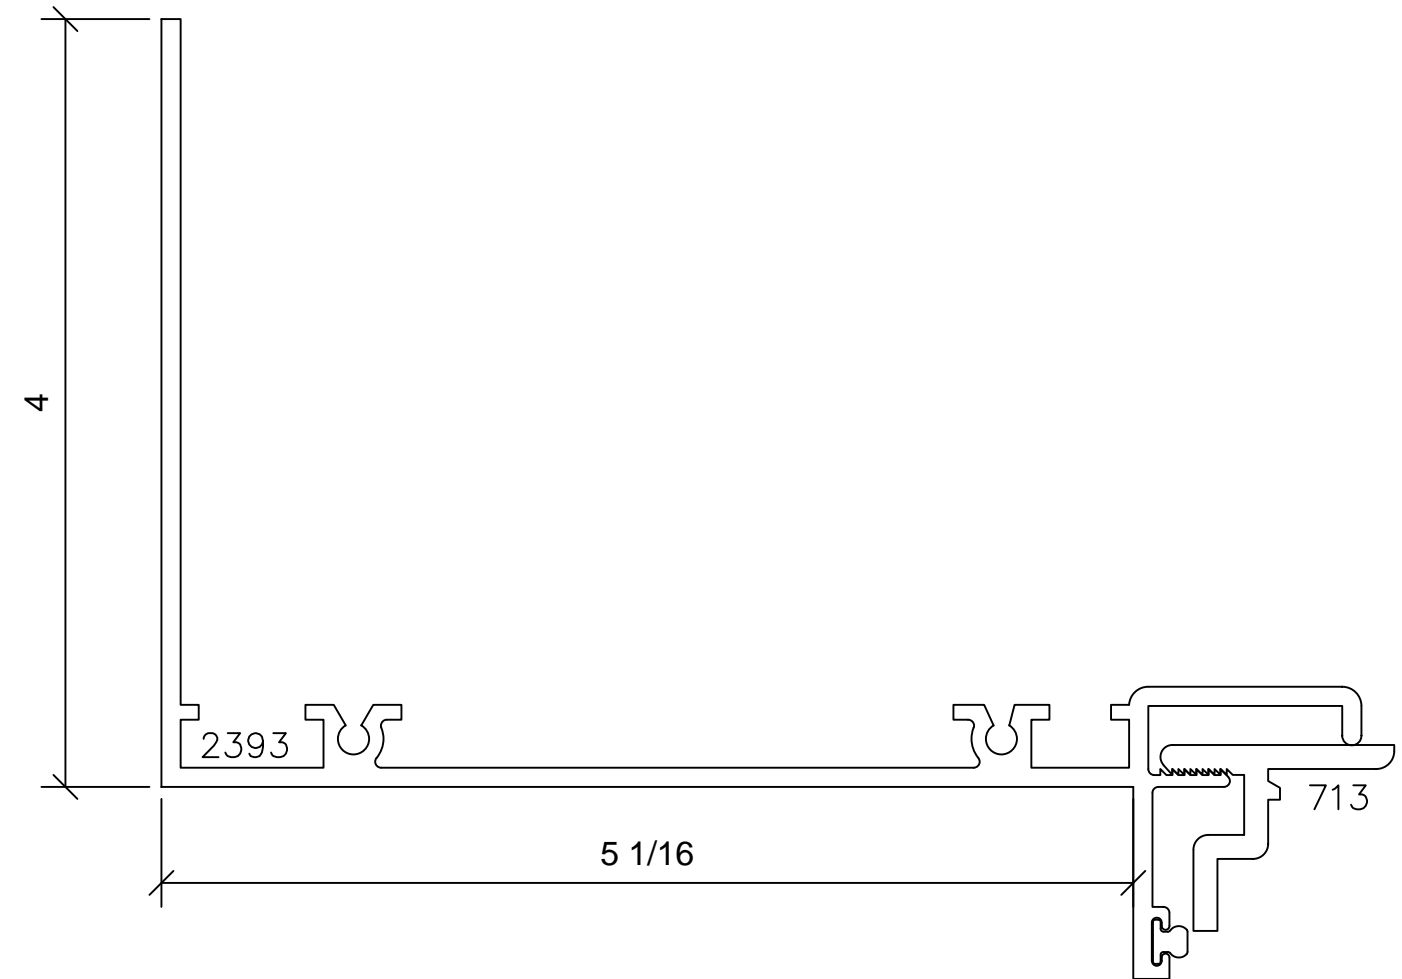

PANNING OPTIONS