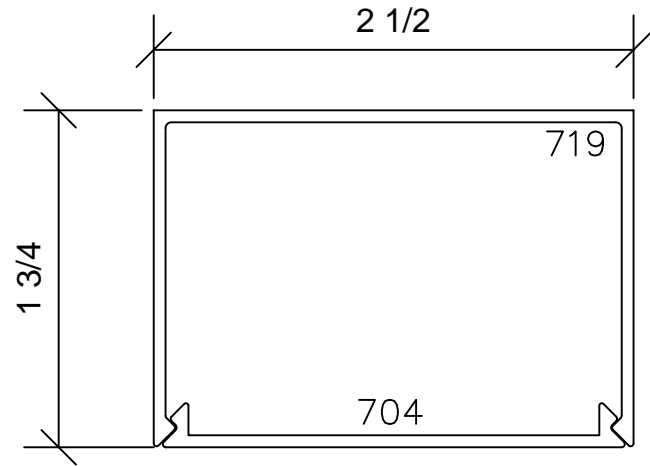

FIXED (SHOWN), DOUBLE HUNG AND SLIDER SIMILAR

Sealant Backers Signature Series 4"

SLAB COVER OPTIONS

SLAB COVER OPTIONS

SLAB COVER OPTIONS

SNAP TRIM OPTIONS

SNAP TRIM OPTIONS

SNAP TRIM OPTIONS