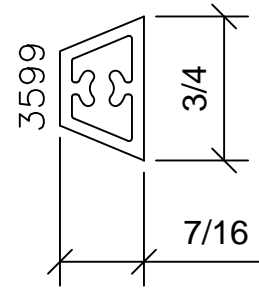

BLIND OPTIONS

Signature Series 4"

1/4" GLASS - 5/8" BLIND - 1/4" GLASS SHOWN

MUNTIN OPTIONS

Signature Series 4"

PANNING OPTIONS

PANNING OPTIONS

PANNING OPTIONS