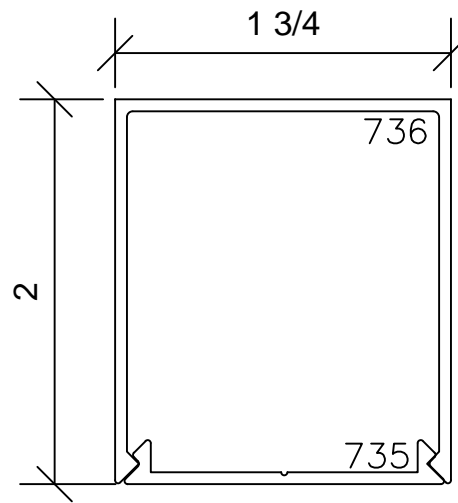

FIXED (SHOWN), DOUBLE HUNG AND SLIDER SIMILAR

Sealant Backers Signature Series 4"

SLAB COVER OPTIONS

SLAB COVER OPTIONS

SLAB COVER OPTIONS

SNAP TRIM OPTIONS

SNAP TRIM OPTIONS

SNAP TRIM OPTIONS