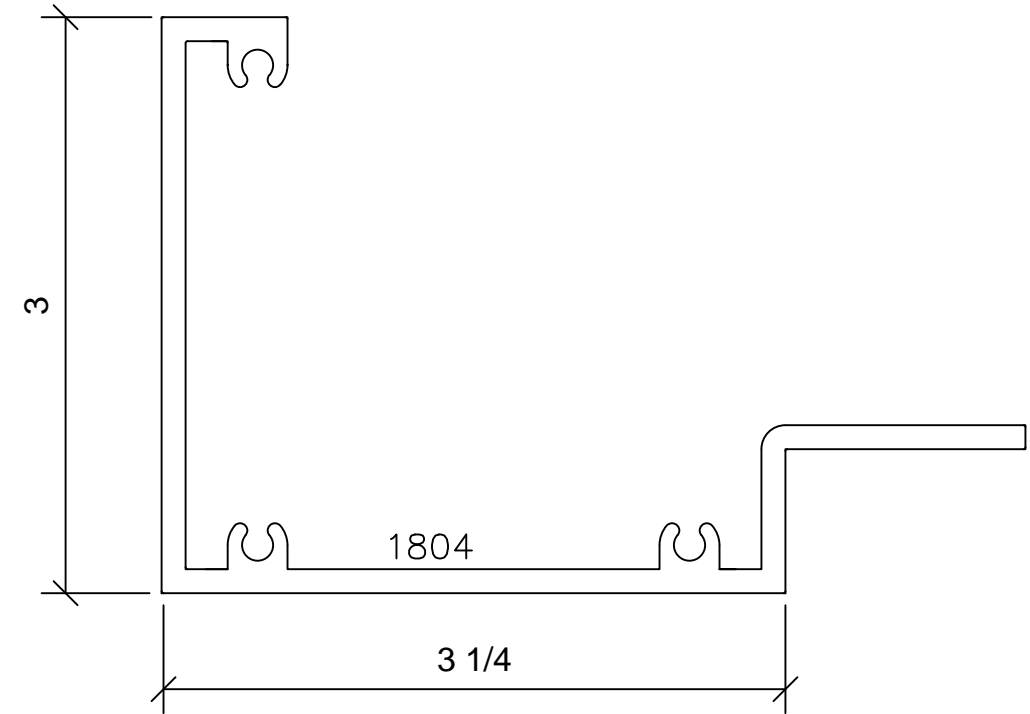

BLIND OPTIONS

Signature Series 4"

1/4" GLASS - 5/8" BLIND - 1/4" GLASS SHOWN

MUNTIN OPTIONS

Signature Series 4"

PANNING OPTIONS

PANNING OPTIONS

PANNING OPTIONS