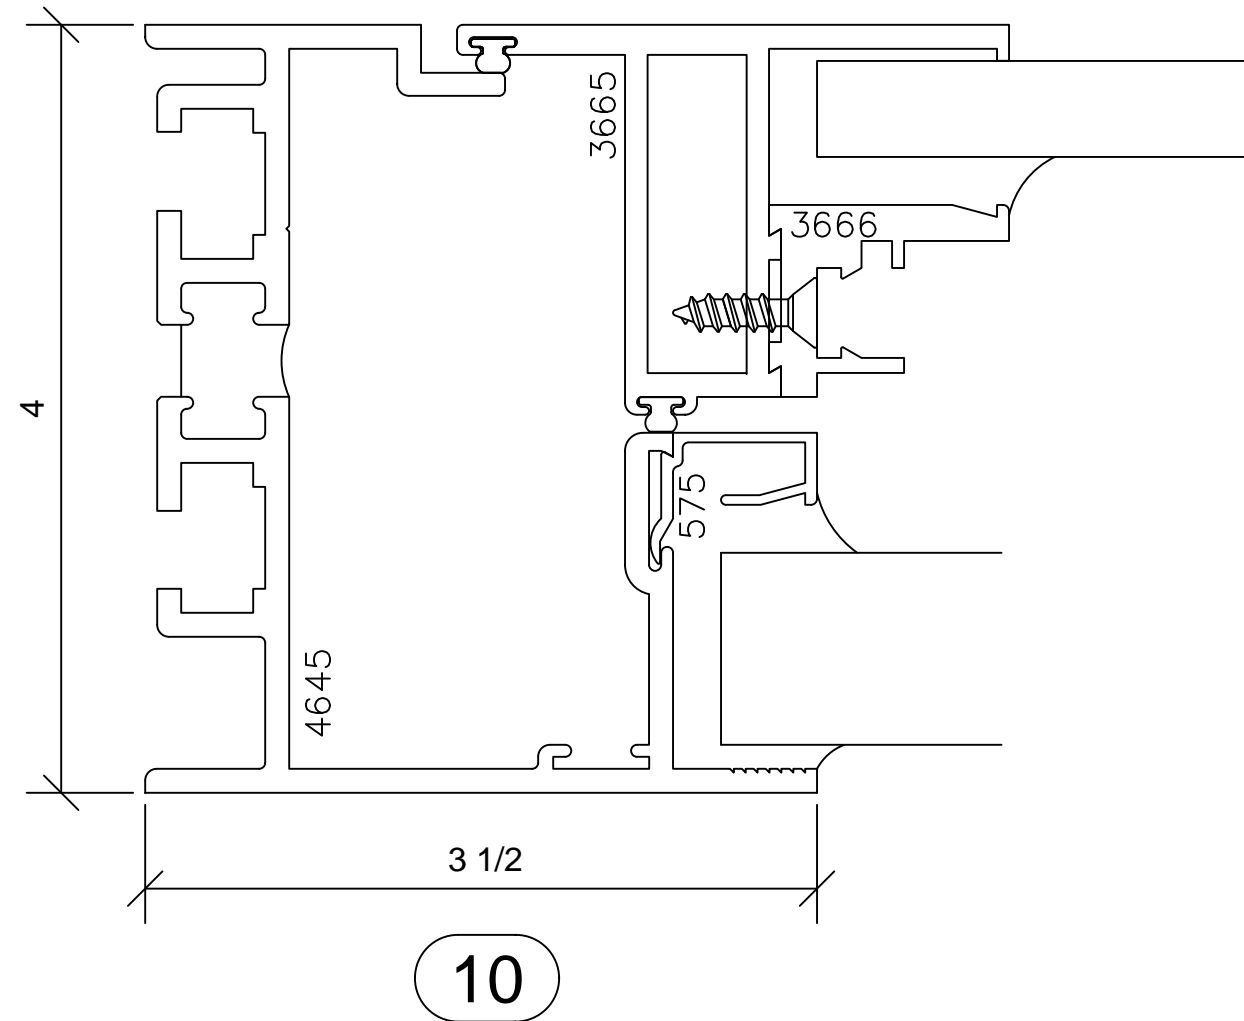

Pinnacle Series 66P

4" FRAME-2 1/8" SASH DEPTH

AAMA RATING AW-100

FLUSH SASH TO FRAME

FX001_FX001
-FIXED BY FIXED -

Pinnacle Series 66P

4" FRAME-2 1/8" SASH DEPTH

AAMA RATING AW-100

FLUSH SASH TO FRAME

3

FX001_FX001
-FIXED BY FIXED -

Pinnacle Series 66P

4" FRAME-2 1/8" SASH DEPTH

AAMA RATING AW-100

FLUSH SASH TO FRAME

FX001_FX001
-FIXED BY FIXED -