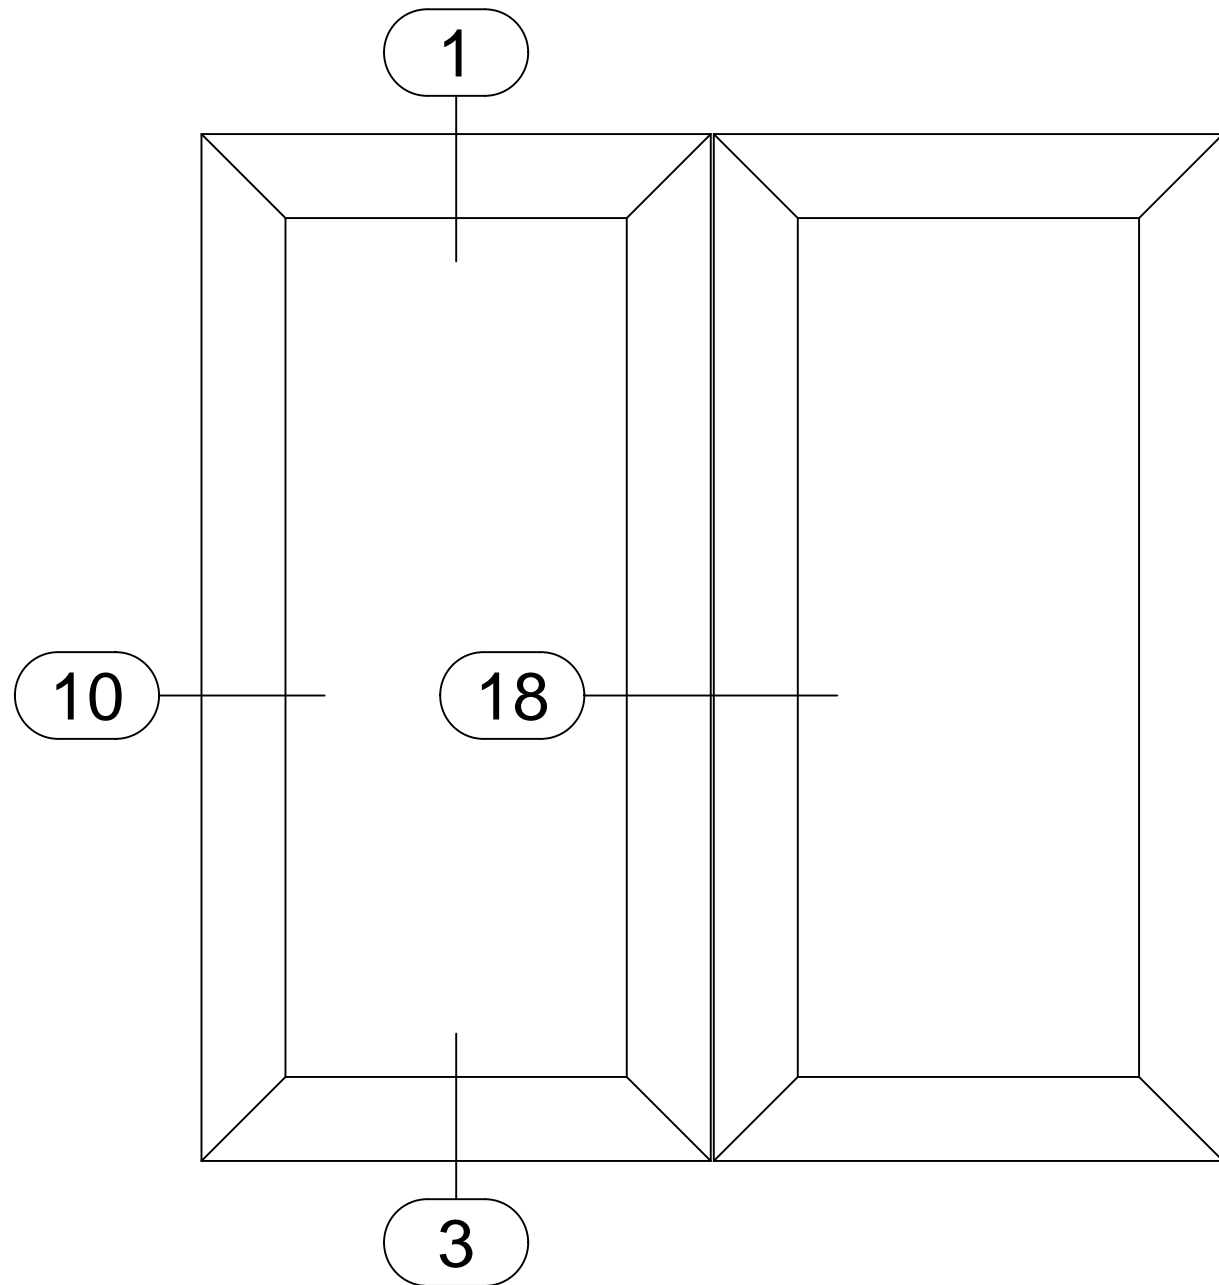

Pinnacle Series 66P

4" FRAME-2 1/8" SASH DEPTH

AAMA RATING AW-100

FLUSH SASH TO FRAME

FX001_FX001
-FIXED BY FIXED -

Pinnacle Series 66P

4" FRAME-2 1/8" SASH DEPTH

AAMA RATING AW-100

FLUSH SASH TO FRAME

3

FX001_FX001
-FIXED BY FIXED -

Pinnacle Series 66P

4" FRAME-2 1/8" SASH DEPTH

AAMA RATING AW-100

FLUSH SASH TO FRAME

FX001_FX001
-FIXED BY FIXED -