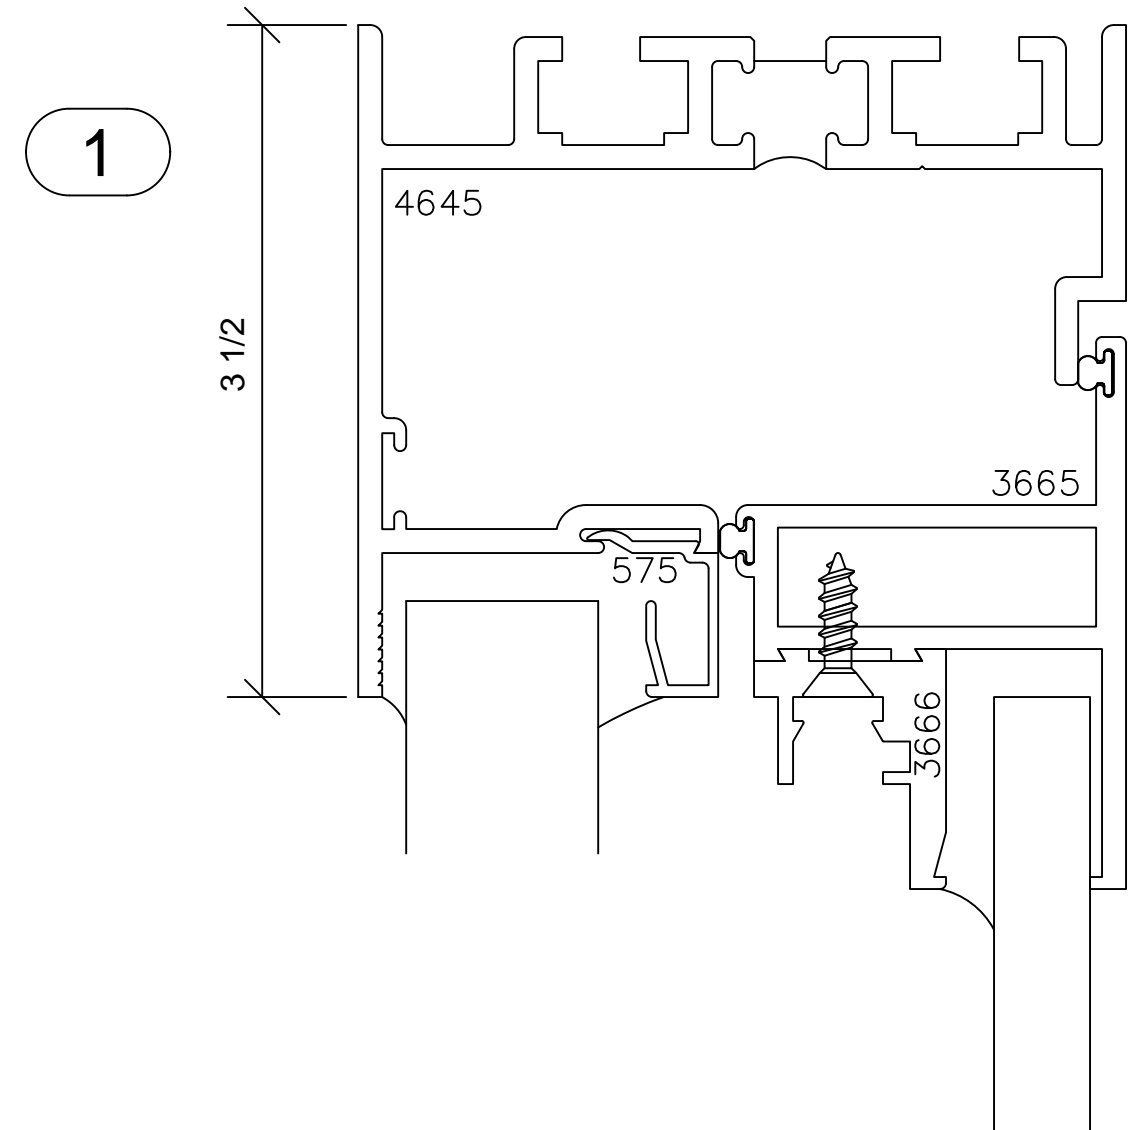

Pinnacle Series 66P

4" FRAME-2 1/8" SASH DEPTH

AAMA RATING AW-100

FLUSH SASH TO FRAME

FX001_FX001
-FIXED BY FIXED -

Pinnacle Series 66P

4" FRAME-2 1/8" SASH DEPTH

AAMA RATING AW-100

FLUSH SASH TO FRAME

3

FX001_FX001
-FIXED BY FIXED -

Pinnacle Series 66P

4" FRAME-2 1/8" SASH DEPTH

AAMA RATING AW-100

FLUSH SASH TO FRAME

FX001_FX001
-FIXED BY FIXED -