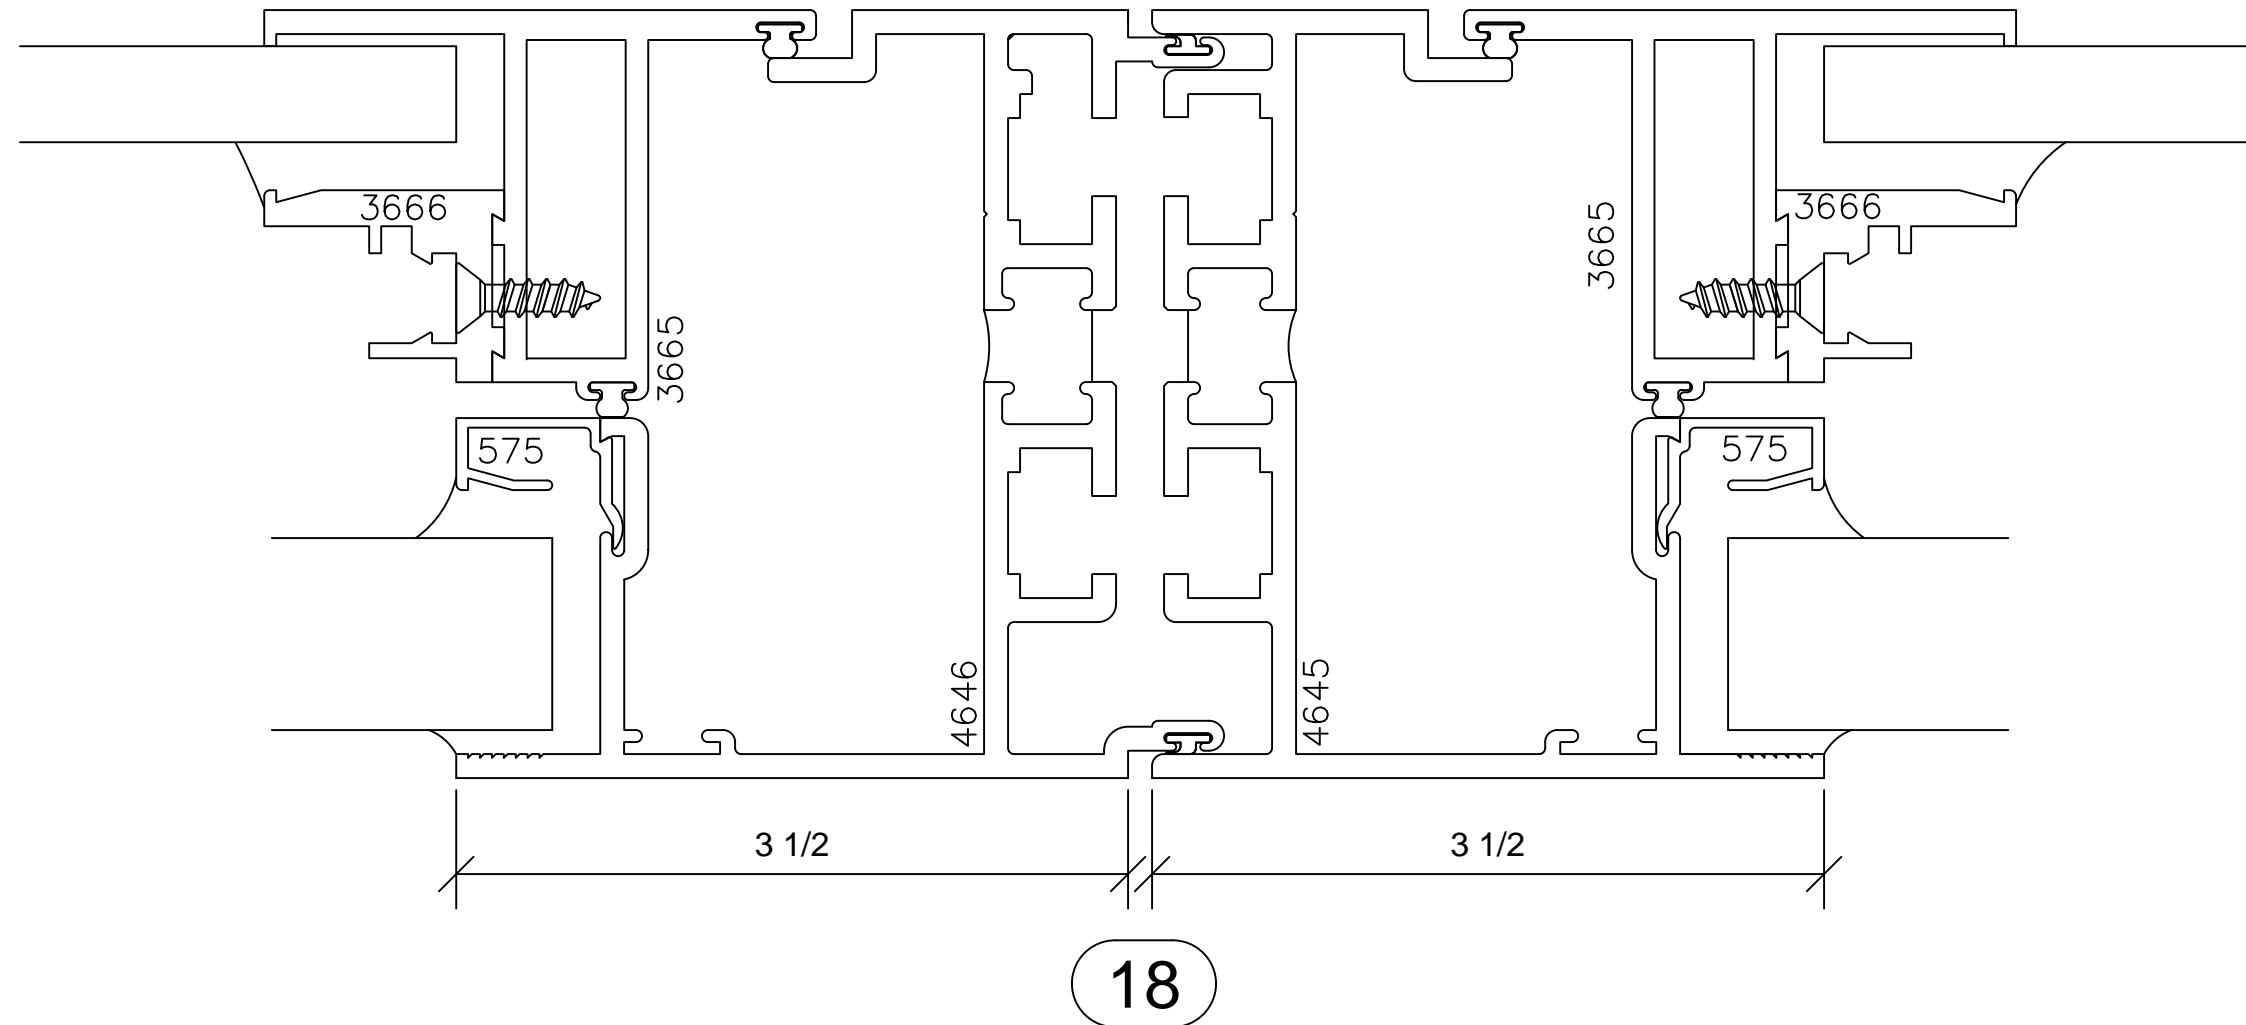

Pinnacle Series 66P

4" FRAME-2 1/8" SASH DEPTH

AAMA RATING AW-100

FLUSH SASH TO FRAME

FX001_FX001
-FIXED BY FIXED -

Pinnacle Series 66P

4" FRAME-2 1/8" SASH DEPTH

AAMA RATING AW-100

FLUSH SASH TO FRAME

3

FX001_FX001
-FIXED BY FIXED -

Pinnacle Series 66P

4" FRAME-2 1/8" SASH DEPTH

AAMA RATING AW-100

FLUSH SASH TO FRAME

FX001_FX001
-FIXED BY FIXED -