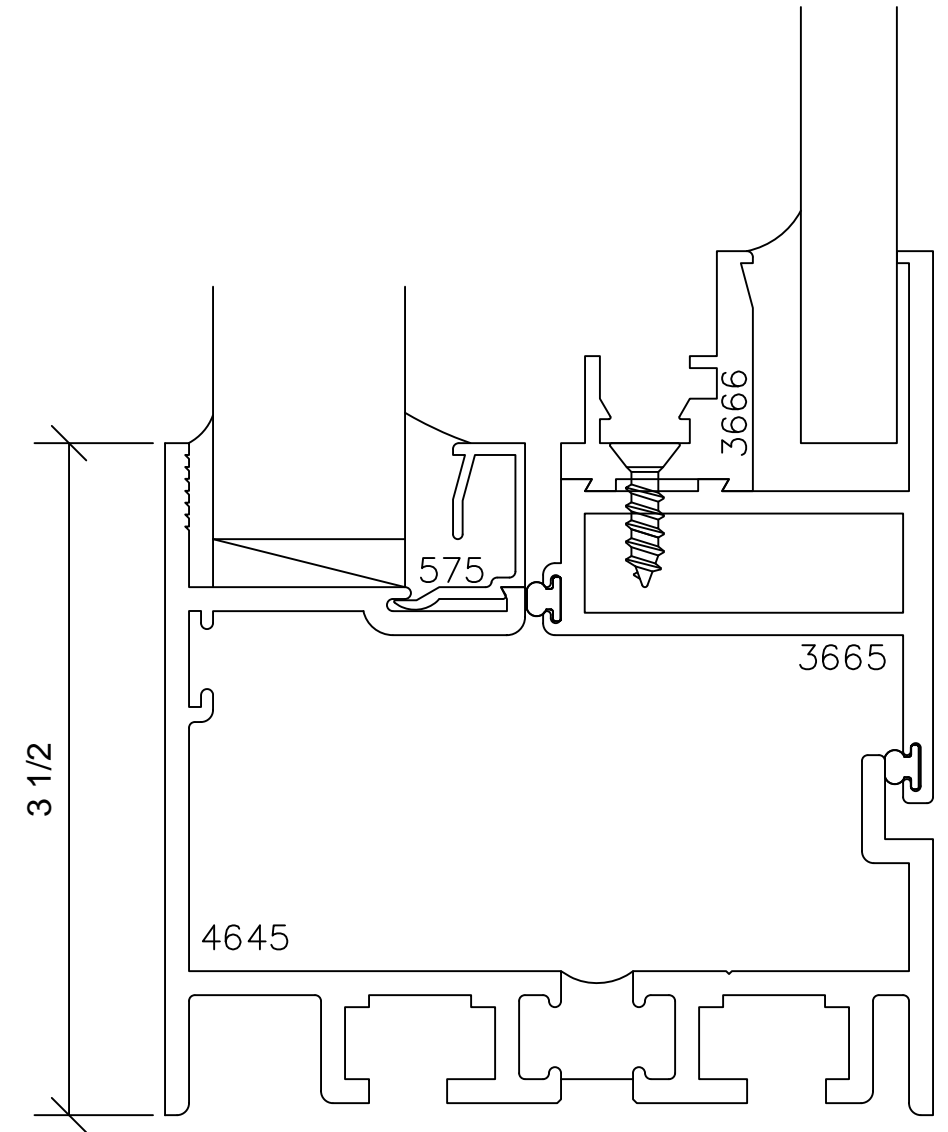

Pinnacle Series 66P

4" FRAME-2 1/8" SASH DEPTH

AAMA RATING AW-100

FLUSH SASH TO FRAME

FX001_FX001
-FIXED BY FIXED -

Pinnacle Series 66P

4" FRAME-2 1/8" SASH DEPTH

AAMA RATING AW-100

FLUSH SASH TO FRAME

3

FX001_FX001
-FIXED BY FIXED -

Pinnacle Series 66P

4" FRAME-2 1/8" SASH DEPTH

AAMA RATING AW-100

FLUSH SASH TO FRAME

FX001_FX001
-FIXED BY FIXED -