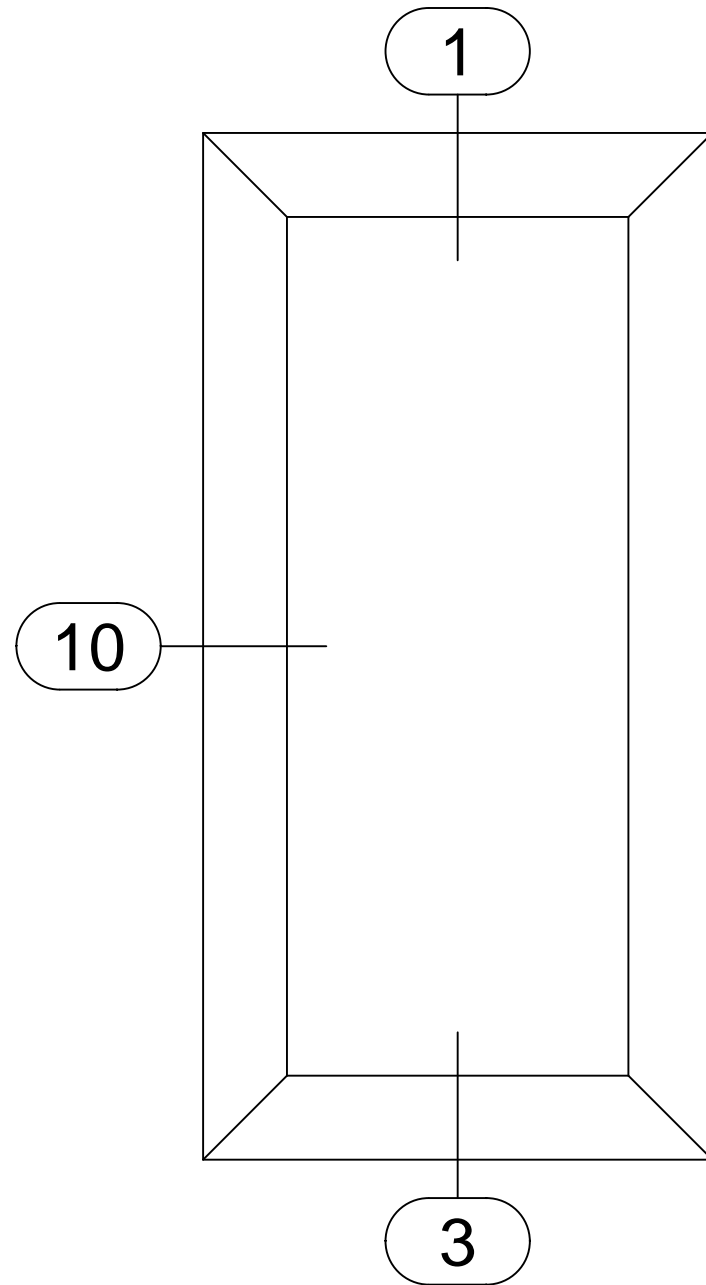

Pinnacle Series 66P

4" FRAME-2 1/8" SASH DEPTH
AAMA RATING AW-100
FLUSH SASH TO FRAME

FX001
-FIXED-

1

Pinnacle Series 66P

4" FRAME-2 1/8" SASH DEPTH

AAMA RATING AW-100

FLUSH SASH TO FRAME

FX001
-FIXED-