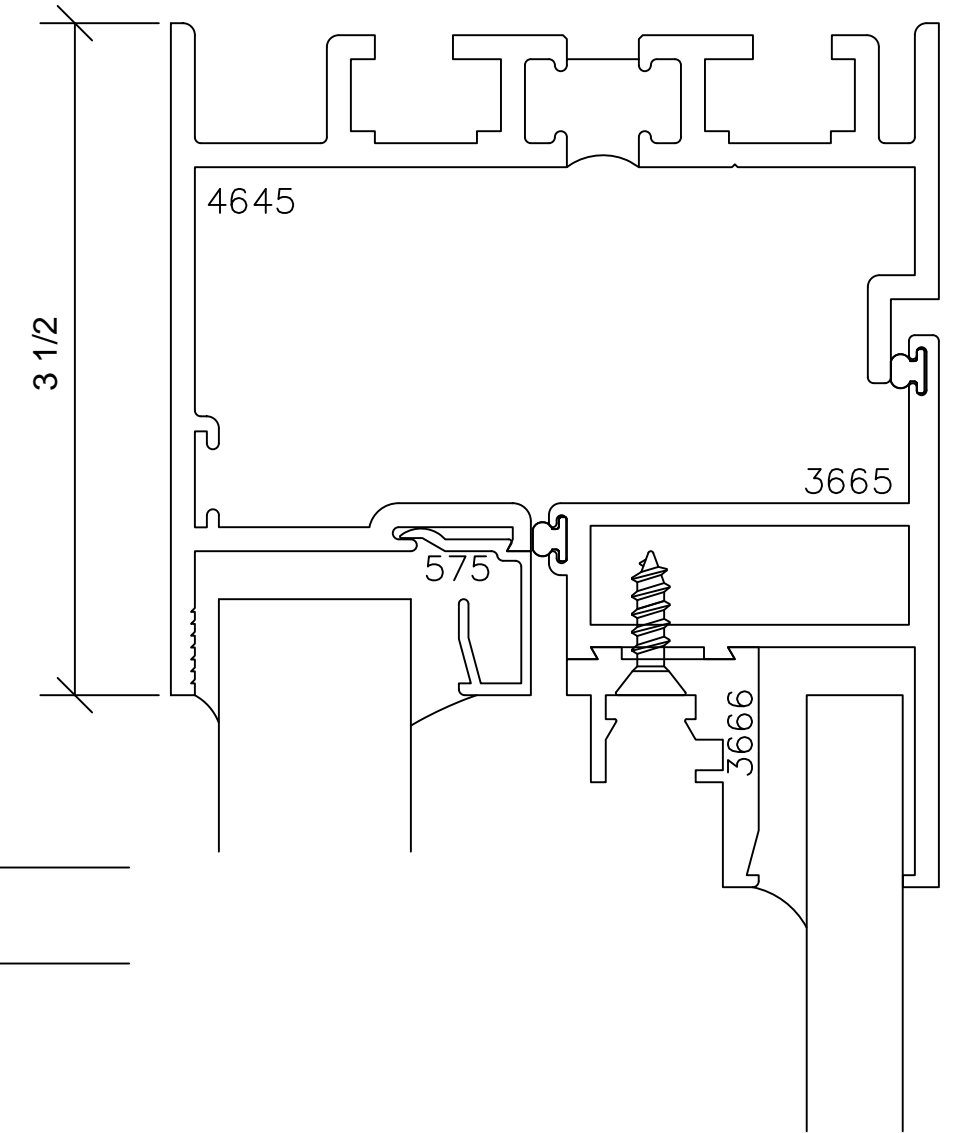

Pinnacle Series 66P

4" FRAME-2 1/8" SASH DEPTH
AAMA RATING AW-100
FLUSH SASH TO FRAME

FX001
-FIXED-

1

Pinnacle Series 66P

4" FRAME-2 1/8" SASH DEPTH

AAMA RATING AW-100

FLUSH SASH TO FRAME

FX001
-FIXED-