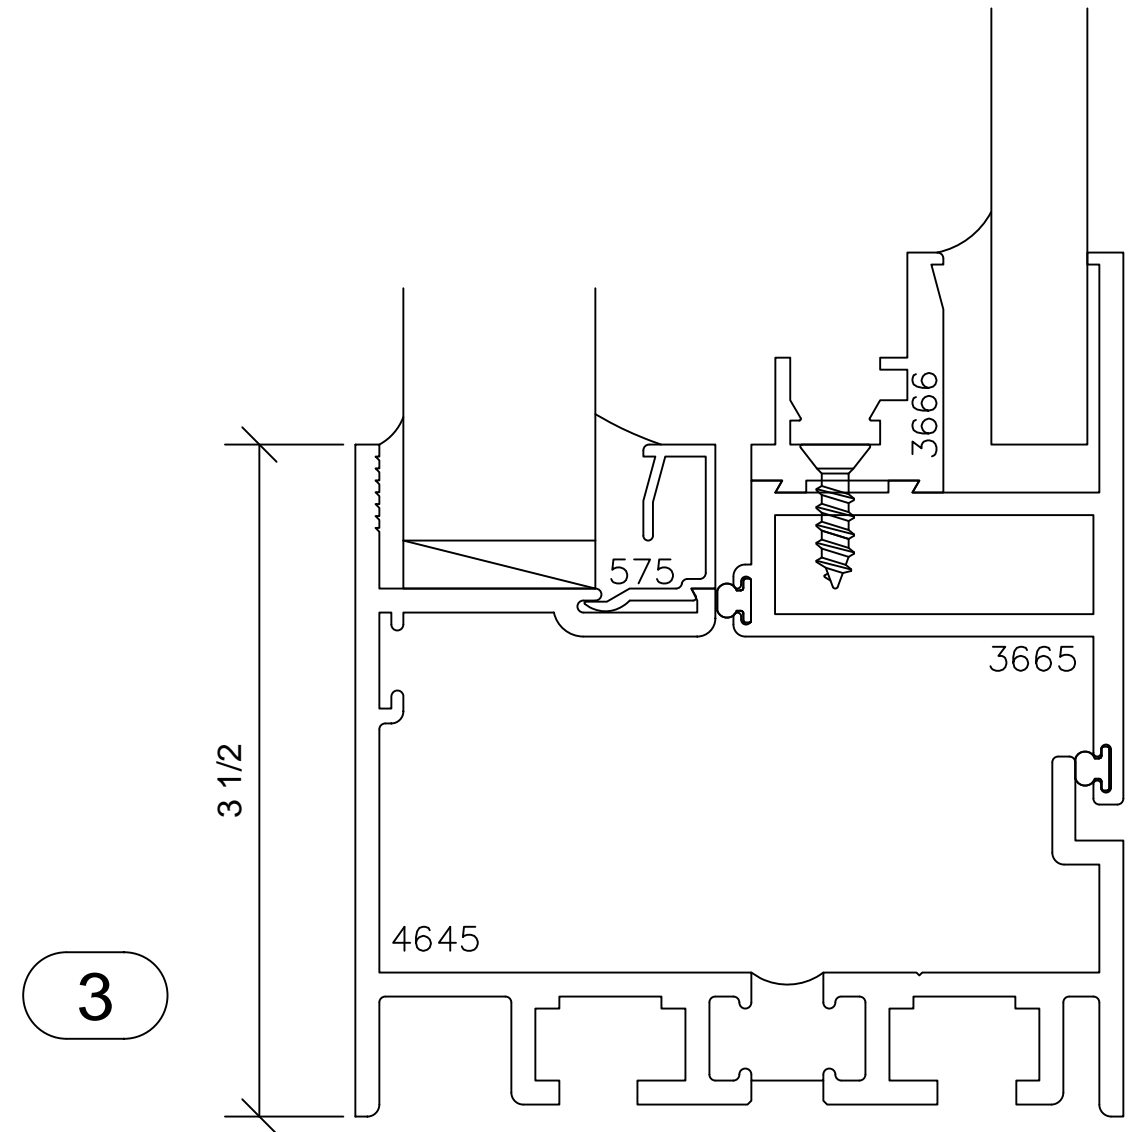

Pinnacle Series 66P

4" FRAME-2 1/8" SASH DEPTH
AAMA RATING AW-100
FLUSH SASH TO FRAME

FX001
-FIXED-

1

Pinnacle Series 66P

4" FRAME-2 1/8" SASH DEPTH

AAMA RATING AW-100

FLUSH SASH TO FRAME

FX001
-FIXED-