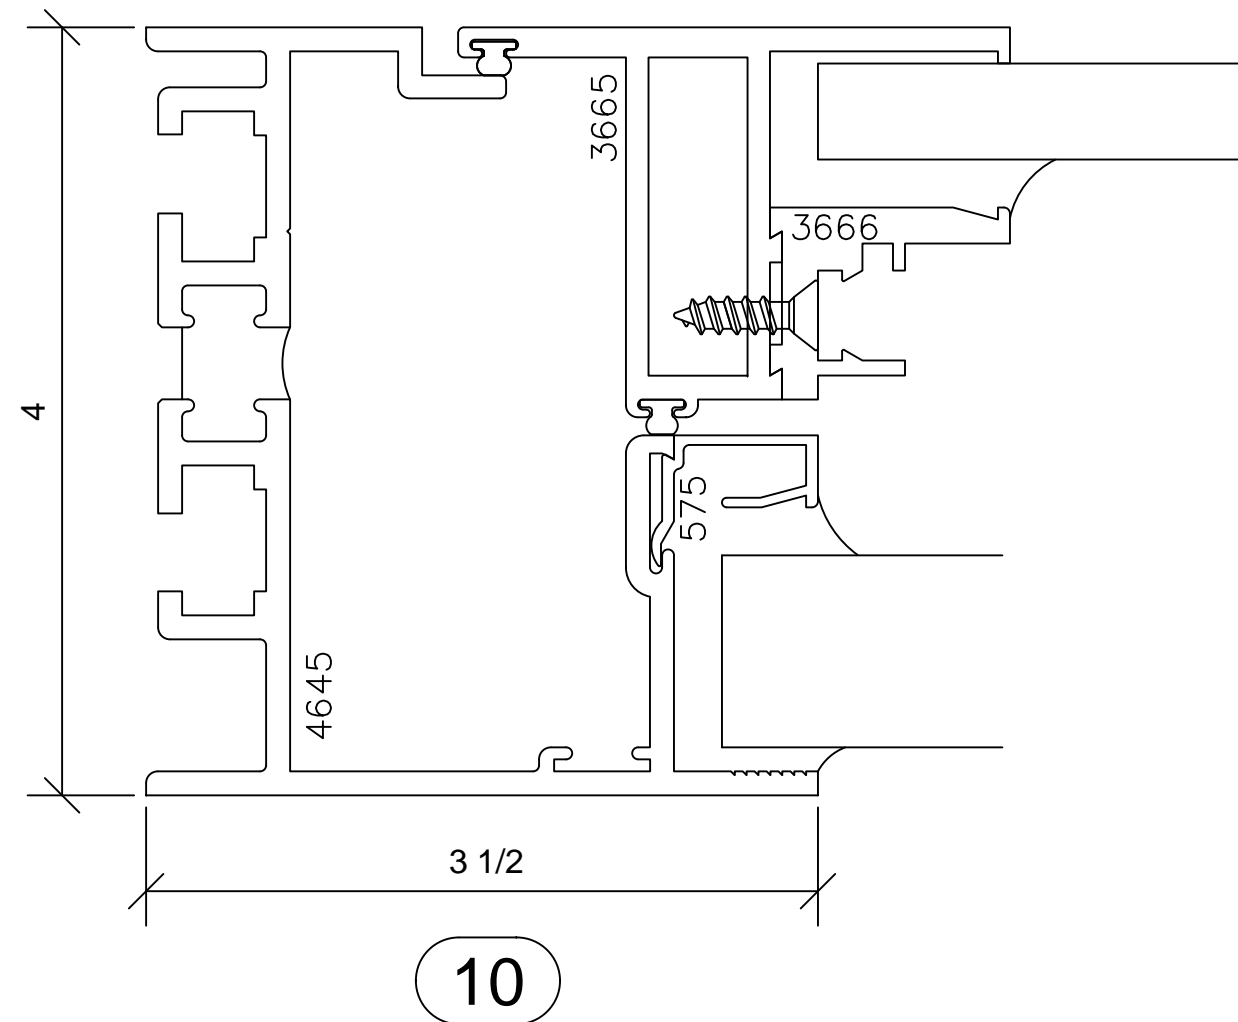

Pinnacle Series 66P

4" FRAME-2 1/8" SASH DEPTH
AAMA RATING AW-100
FLUSH SASH TO FRAME

FX001
-FIXED-

1

Pinnacle Series 66P

4" FRAME-2 1/8" SASH DEPTH

AAMA RATING AW-100

FLUSH SASH TO FRAME

FX001
-FIXED-