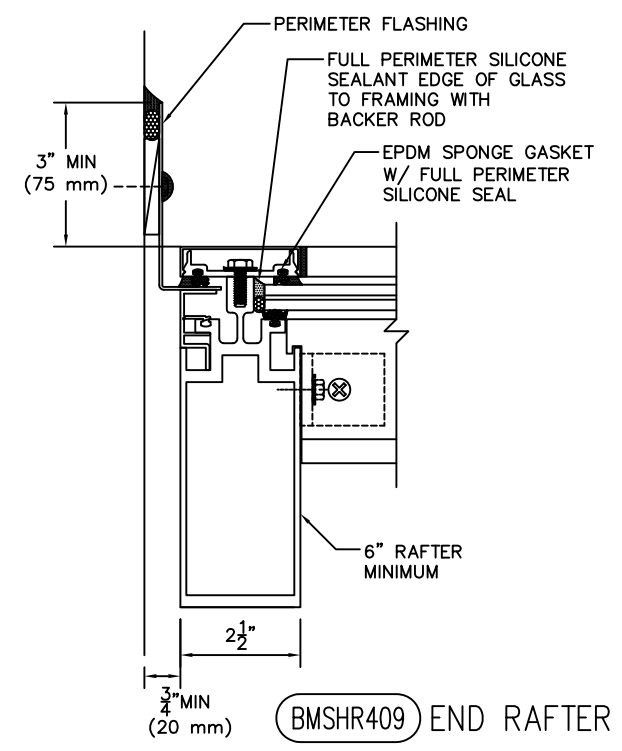

**ISOMETRIC VIEW OF
SINGLE SLOPE SKYLIGHT**

PLAN VIEW

BMS-3000-HR LARGE MISSILE CUSTOM SINGLE SLOPE	
 <small>803 AIRPORT RD. TERRELL TX 75160 (972) 551-6100</small>	BMSHR403-3D SGP LAMINATED
	01-10 REV-1

BMSHR408 HEAD PURLIN

BMSHR402 PURLIN

BMSHR401 SILL

BMSHR409 END RAFTER

BMSHR405 RAFTER

BMSHR416 END RAFTER @ ROOF CURB OR PARAPET WALL

BMS-3000-HR LARGE MISSILE CUSTOM SINGLE SLOPE	
 <p>803 AIRPORT RD. TERRELL TX 75160 (972) 551-6100</p>	BMSHR403-DET SGP LAMINATED
	01-10 REV-1