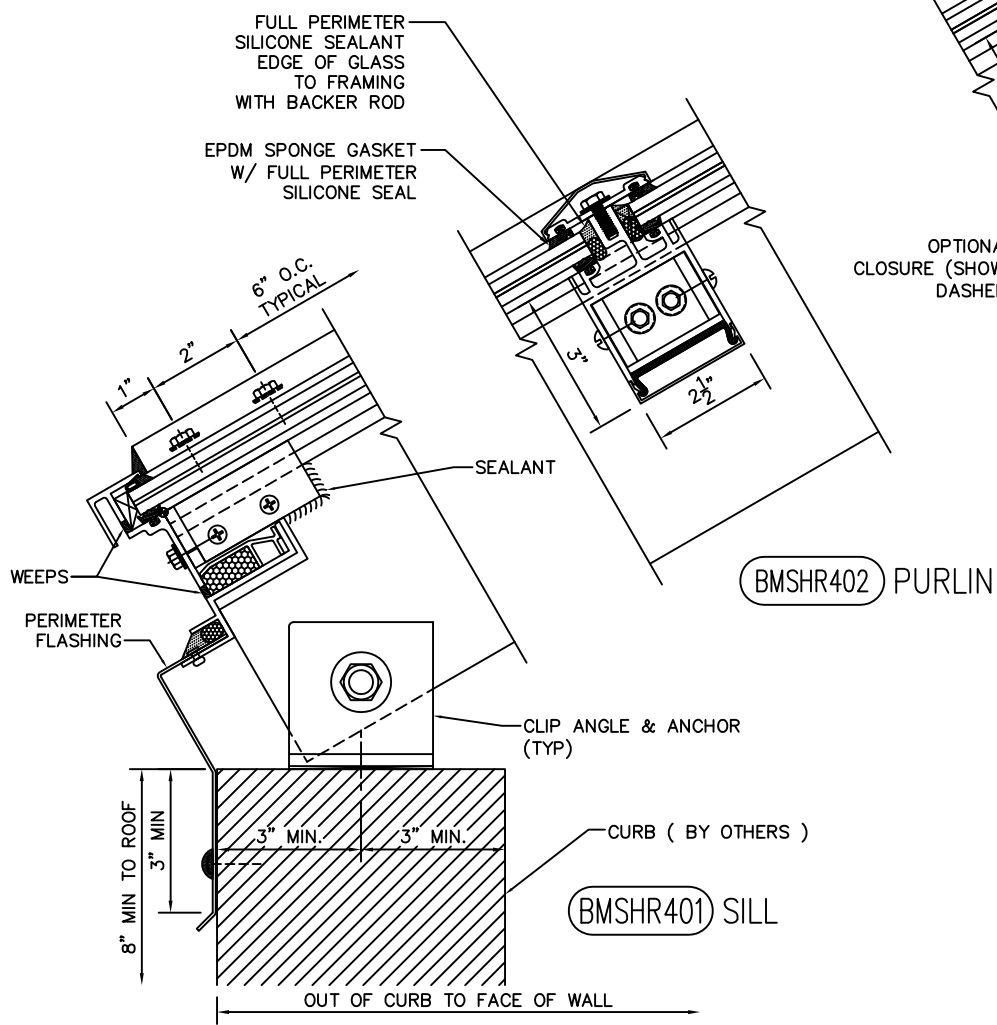

**ISOMETRIC VIEW OF
SINGLE SLOPE SKYLIGHT**

PLAN VIEW

BMS-3000-HR LARGE MISSILE CUSTOM SINGLE SLOPE	
 <small>803 AIRPORT RD. TERRELL TX 75160 (972) 551-6100</small>	BMSHR403-3D SGP LAMINATED
	01-10 REV-1

BMSHR408 HEAD PURLIN

BMSHR402 PURLIN

BMSHR401 SILL

BMSHR409 END RAFTER

BMSHR405 RAFTER

BMSHR416 END RAFTER @ ROOF CURB OR PARAPET WALL

BMS-3000-HR LARGE MISSILE CUSTOM SINGLE SLOPE	
 <p>803 AIRPORT RD. TERRELL TX 75160 (972) 551-6100</p>	BMSHR403-DET SGP LAMINATED
	01-10 REV-1