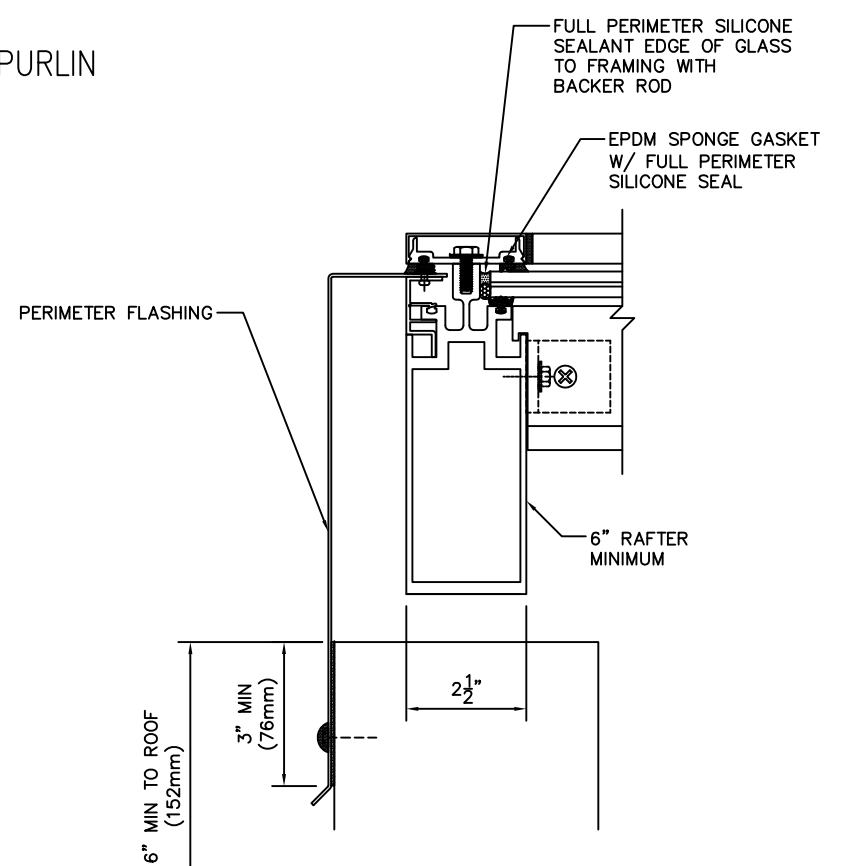

**ISOMETRIC VIEW OF
SINGLE SLOPE SKYLIGHT**

PLAN VIEW

BMS-3000-HR LARGE MISSILE CUSTOM SINGLE SLOPE	
 <small>803 AIRPORT RD. TERRELL TX 75160 (972) 551-6100</small>	BMSHR403-3D SGP LAMINATED
	01-10 REV-1

BMSHR408 HEAD PURLIN

BMSHR402 PURLIN

BMSHR401 SILL

BMSHR409 END RAFTER

BMSHR405 RAFTER

BMSHR416 END RAFTER @ ROOF CURB OR PARAPET WALL

BMS-3000-HR LARGE MISSILE CUSTOM SINGLE SLOPE	
 <p>803 AIRPORT RD. TERRELL TX 75160 (972) 551-6100</p>	BMSHR403-DET SGP LAMINATED
	01-10 REV-1