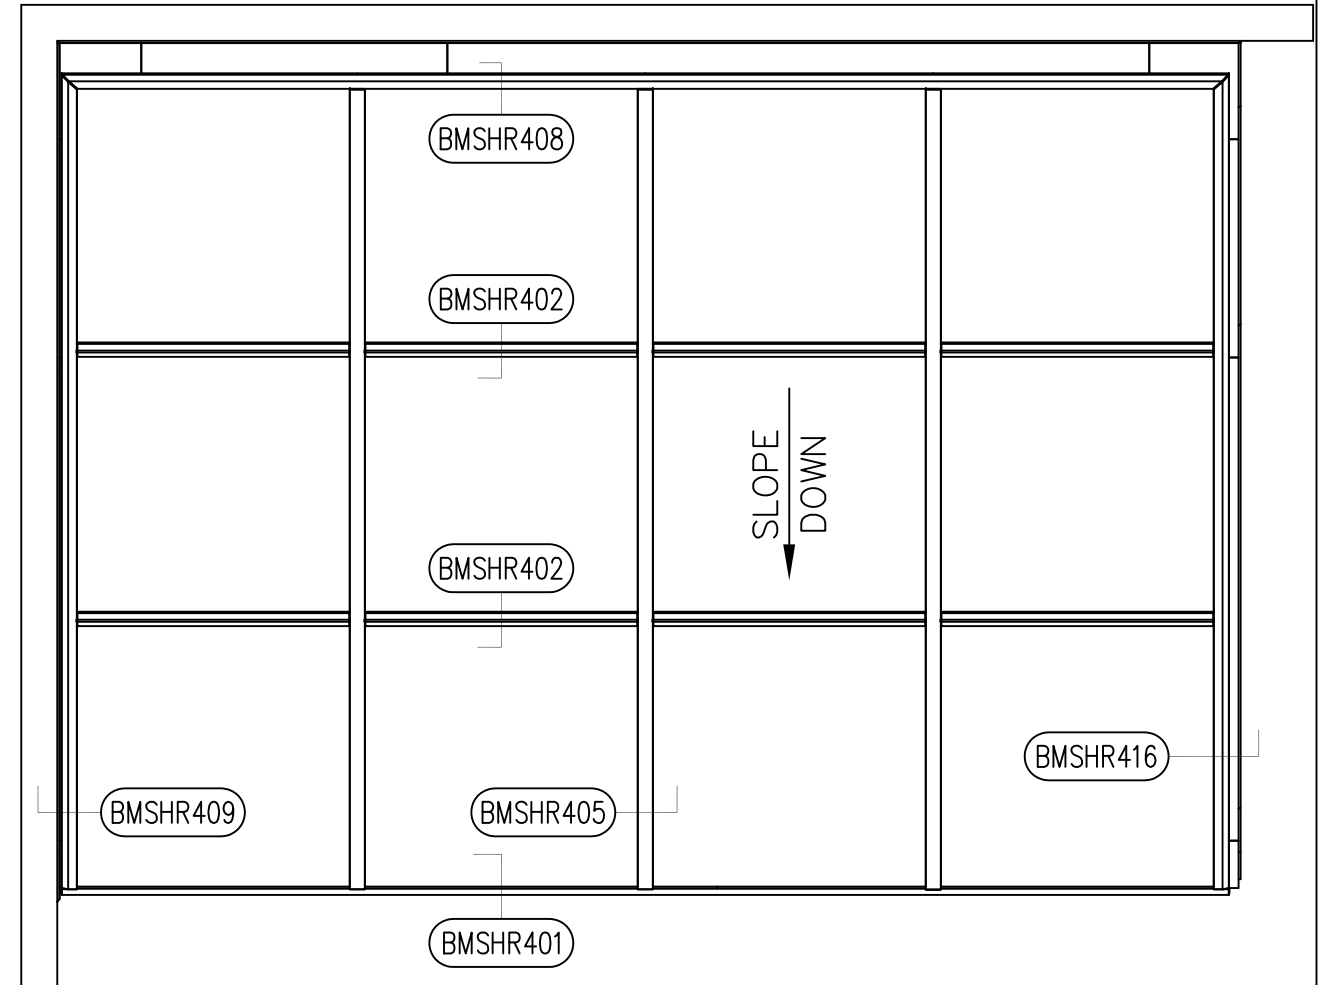

**ISOMETRIC VIEW OF
SINGLE SLOPE SKYLIGHT**

PLAN VIEW

BMS-3000-HR LARGE MISSILE CUSTOM SINGLE SLOPE	
 <small>803 AIRPORT RD. TERRELL TX 75160 (972) 551-6100</small>	BMSHR403-3D SGP LAMINATED
	01-10 REV-1

BMSHR408 HEAD PURLIN

BMSHR402 PURLIN

BMSHR401 SILL

BMSHR409 END RAFTER

BMSHR405 RAFTER

BMSHR416 END RAFTER @ ROOF CURB OR PARAPET WALL

BMS-3000-HR LARGE MISSILE CUSTOM SINGLE SLOPE	
 <p>803 AIRPORT RD. TERRELL TX 75160 (972) 551-6100</p>	BMSHR403-DET SGP LAMINATED
	01-10 REV-1