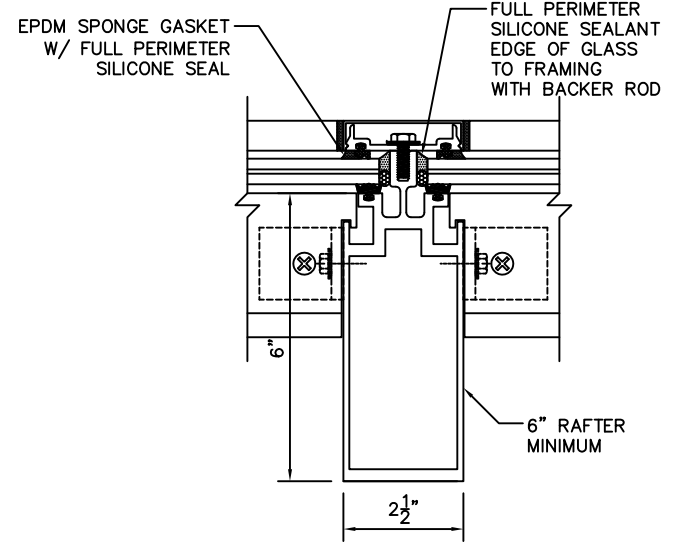

BMSHR408 HEAD PURLIN

BMSHR402 PURLIN

BMSHR401 SILL

BMSHR409 END RAFTER

BMSHR405 RAFTER

BMSHR416 END RAFTER @ ROOF CURB OR PARAPET WALL

BMS-3000-HR LARGE MISSILE CUSTOM SINGLE SLOPE	
 <p>803 AIRPORT RD. TERRELL TX 75160 (972) 551-6100</p>	BMSHR403-DET SGP LAMINATED
	01-10 REV-1