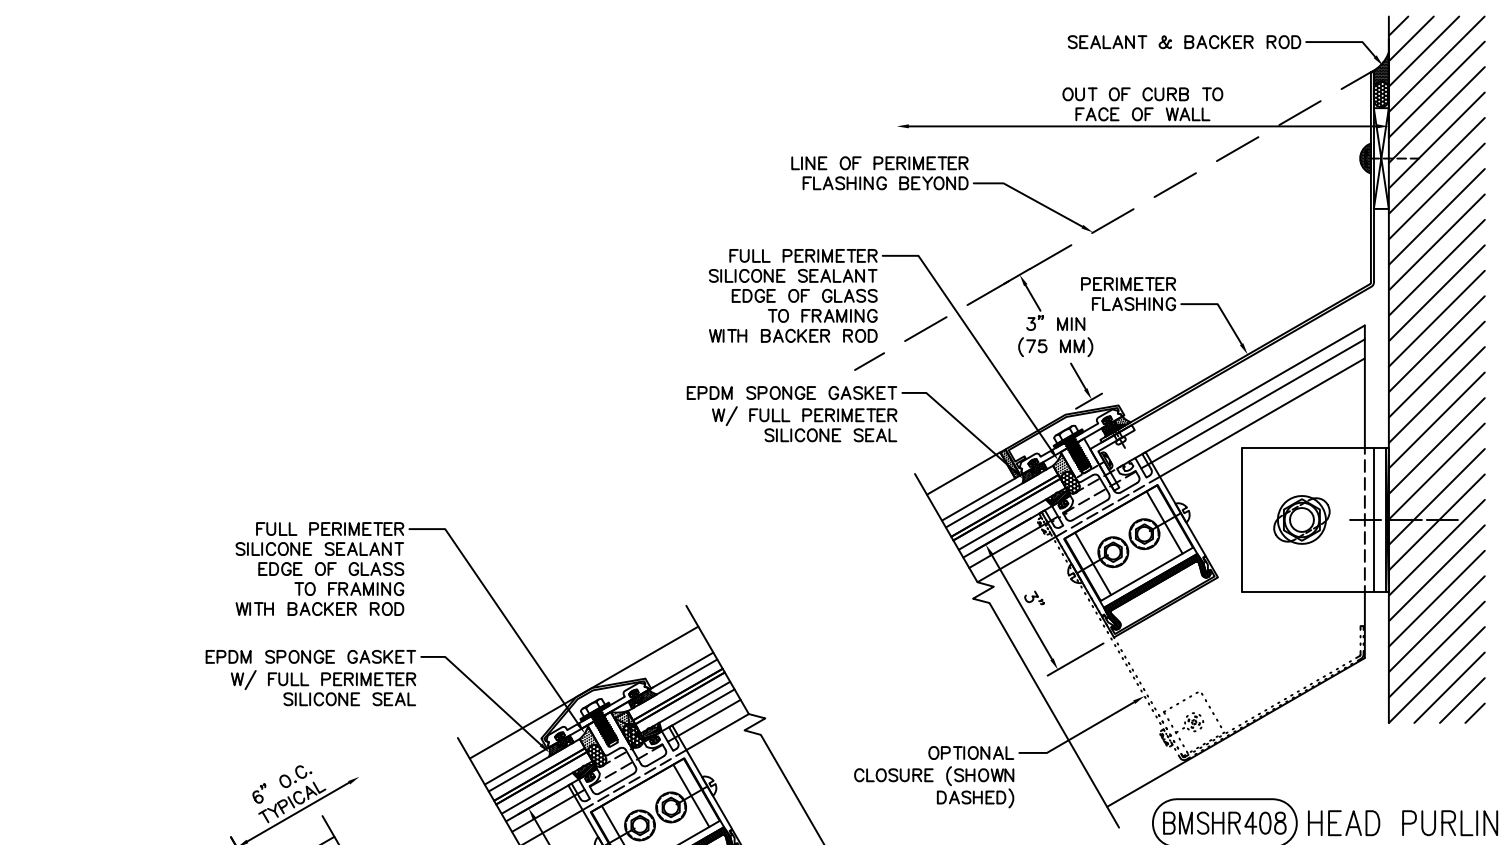

**ISOMETRIC VIEW OF
SINGLE SLOPE SKYLIGHT**

PLAN VIEW

BMS-3000-HR LARGE MISSILE CUSTOM SINGLE SLOPE	
 <small>803 AIRPORT RD. TERRELL TX 75160 (972) 551-6100</small>	BMSHR403-3D SGP LAMINATED
	01-10 REV-1

BMSHR408 HEAD PURLIN

BMSHR402 PURLIN

BMSHR401 SILL

BMSHR409 END RAFTER

BMSHR405 RAFTER

BMSHR416 END RAFTER @ ROOF CURB OR PARAPET WALL

BMS-3000-HR LARGE MISSILE CUSTOM SINGLE SLOPE	
 <p>803 AIRPORT RD. TERRELL TX 75160 (972) 551-6100</p>	BMSHR403-DET SGP LAMINATED
	01-10 REV-1