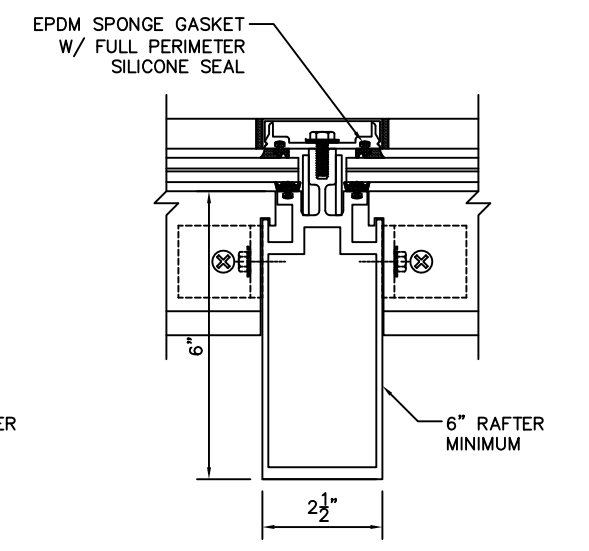

**ISOMETRIC VIEW OF HR SMALL MISSILE
SINGLE SLOPE SKYLIGHT
WITH GLAZED VERTICAL ENDWALL**

BMSHR308 HEAD PURLIN

BMSHR302 PURLIN

BMSHR301 SILL

BMSHR317 JAMB RAFTER @ GLAZED ENDWALL

BMSHR313 VERTICAL RAFTER @ GLAZED ENDWALL

BMSHR312 END RAFTER @ ROOF CURB OR PARAPET WALL

BMSHR311 PURLIN @ GLAZED VERTICAL ENDWALL

BMSHR310 SILL @ GLAZED VERTICAL ENDWALL

BMSHR305 RAFTER

BMSHR309 END RAFTER

BMS-3000-HR SMALL MISSILE CUSTOM SINGLE SLOPE WITH VERTICAL END