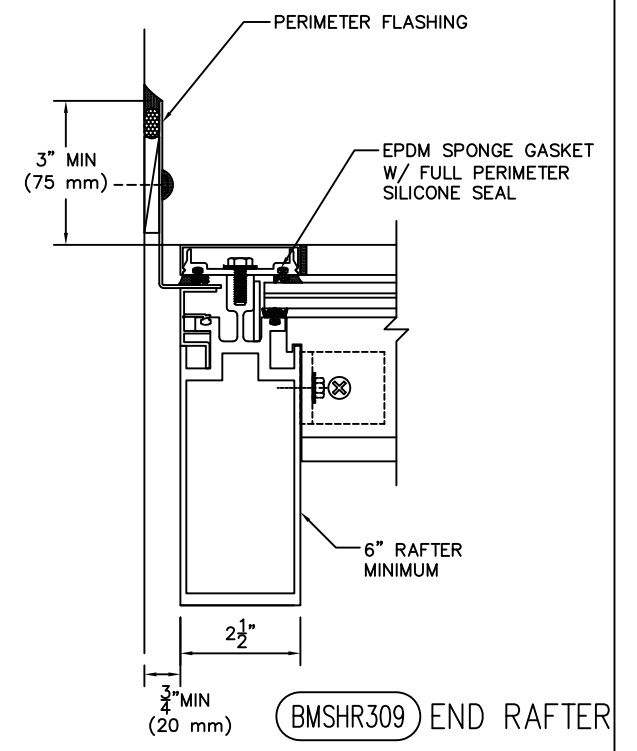

**ISOMETRIC VIEW OF HR SMALL MISSILE
SINGLE SLOPE SKYLIGHT
WITH GLAZED VERTICAL ENDWALL**

BMSHR308 HEAD PURLIN

BMSHR302 PURLIN

BMSHR301 SILL

BMSHR317 JAMB RAFTER @ GLAZED ENDWALL

BMSHR313 VERTICAL RAFTER @ GLAZED ENDWALL

BMSHR312 END RAFTER @ ROOF CURB OR PARAPET WALL

BMSHR311 PURLIN @ GLAZED VERTICAL ENDWALL

BMSHR310 SILL @ GLAZED VERTICAL ENDWALL

BMSHR305 RAFTER

BMSHR309 END RAFTER

BMS-3000-HR SMALL MISSILE CUSTOM SINGLE SLOPE WITH VERTICAL END