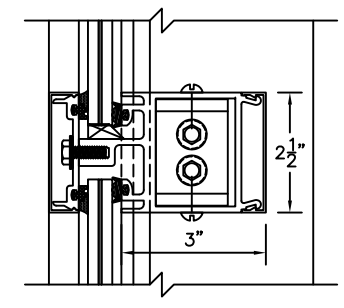

**ISOMETRIC VIEW OF HR SMALL MISSILE
SINGLE SLOPE SKYLIGHT
WITH GLAZED VERTICAL ENDWALL**

BMSHR308 HEAD PURLIN

BMSHR302 PURLIN

BMSHR301 SILL

BMSHR317 JAMB RAFTER @ GLAZED ENDWALL

BMSHR313 VERTICAL RAFTER @ GLAZED ENDWALL

BMSHR312 END RAFTER @ ROOF CURB OR PARAPET WALL

BMSHR311 PURLIN @ GLAZED VERTICAL ENDWALL

BMSHR310 SILL @ GLAZED VERTICAL ENDWALL

BMSHR305 RAFTER

BMSHR309 END RAFTER

BMS-3000-HR SMALL MISSILE CUSTOM SINGLE SLOPE WITH VERTICAL END