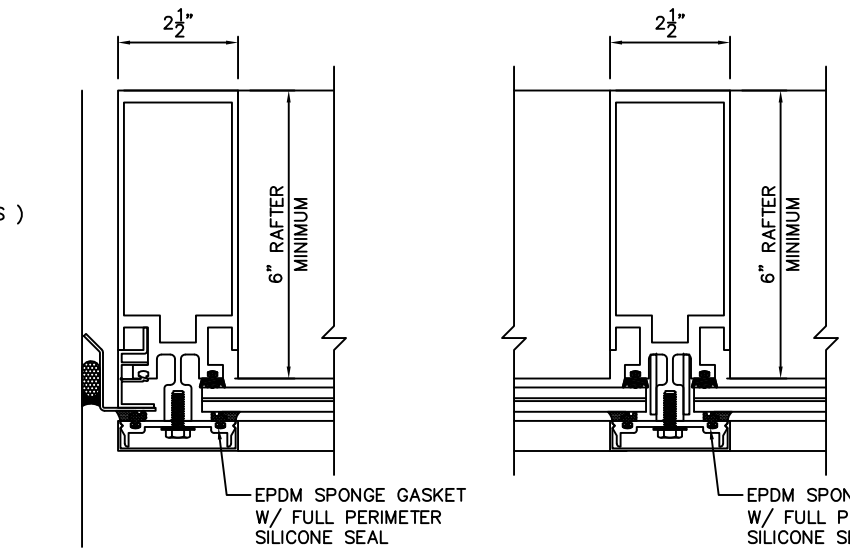

**ISOMETRIC VIEW OF HR SMALL MISSILE
SINGLE SLOPE SKYLIGHT
WITH GLAZED VERTICAL ENDWALL**

BMSHR308 HEAD PURLIN

BMSHR302 PURLIN

BMSHR301 SILL

BMSHR317 JAMB RAFTER @ GLAZED ENDWALL

BMSHR313 VERTICAL RAFTER @ GLAZED ENDWALL

BMSHR312 END RAFTER @ ROOF CURB OR PARAPET WALL

BMSHR311 PURLIN @ GLAZED VERTICAL ENDWALL

BMSHR310 SILL @ GLAZED VERTICAL ENDWALL

BMSHR305 RAFTER

BMSHR309 END RAFTER

BMS-3000-HR SMALL MISSILE CUSTOM SINGLE SLOPE WITH VERTICAL END