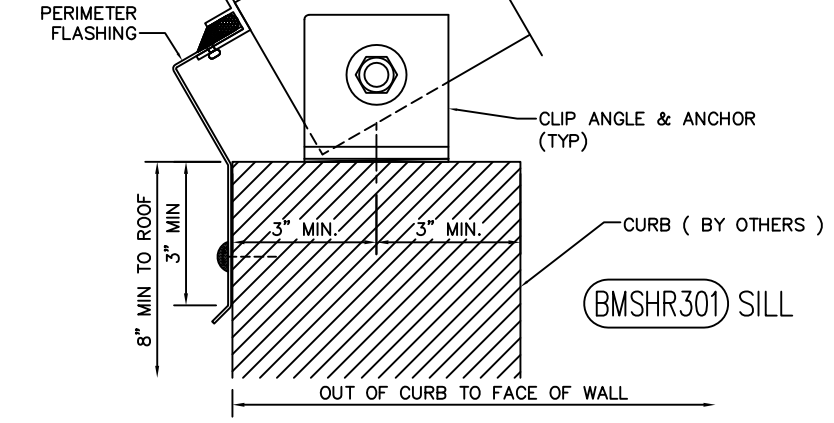

**ISOMETRIC VIEW OF HR SMALL MISSILE
SINGLE SLOPE SKYLIGHT
WITH GLAZED VERTICAL ENDWALL**

BMSHR308 HEAD PURLIN

BMSHR302 PURLIN

BMSHR301 SILL

BMSHR317 JAMB RAFTER @ GLAZED ENDWALL

BMSHR313 VERTICAL RAFTER @ GLAZED ENDWALL

BMSHR312 END RAFTER @ ROOF CURB OR PARAPET WALL

BMSHR311 PURLIN @ GLAZED VERTICAL ENDWALL

BMSHR310 SILL @ GLAZED VERTICAL ENDWALL

BMSHR305 RAFTER

BMSHR309 END RAFTER

BMS-3000-HR SMALL MISSILE CUSTOM SINGLE SLOPE WITH VERTICAL END