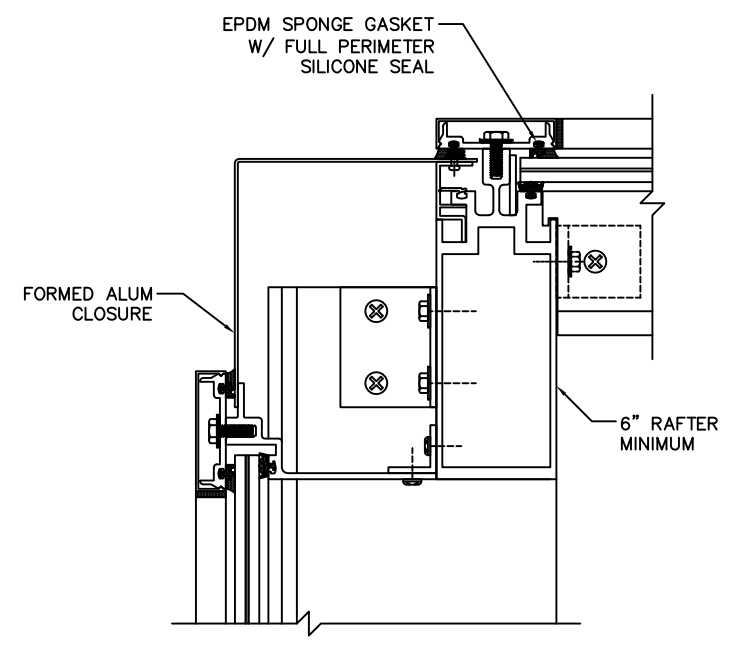

**ISOMETRIC VIEW OF HR SMALL MISSILE
SINGLE SLOPE SKYLIGHT
WITH GLAZED VERTICAL ENDWALL**

BMSHR308 HEAD PURLIN

BMSHR302 PURLIN

BMSHR301 SILL

BMSHR317 JAMB RAFTER @ GLAZED ENDWALL

BMSHR313 VERTICAL RAFTER @ GLAZED ENDWALL

BMSHR312 END RAFTER @ ROOF CURB OR PARAPET WALL

BMSHR311 PURLIN @ GLAZED VERTICAL ENDWALL

BMSHR310 SILL @ GLAZED VERTICAL ENDWALL

BMSHR305 RAFTER

BMSHR309 END RAFTER

BMS-3000-HR SMALL MISSILE CUSTOM SINGLE SLOPE WITH VERTICAL END