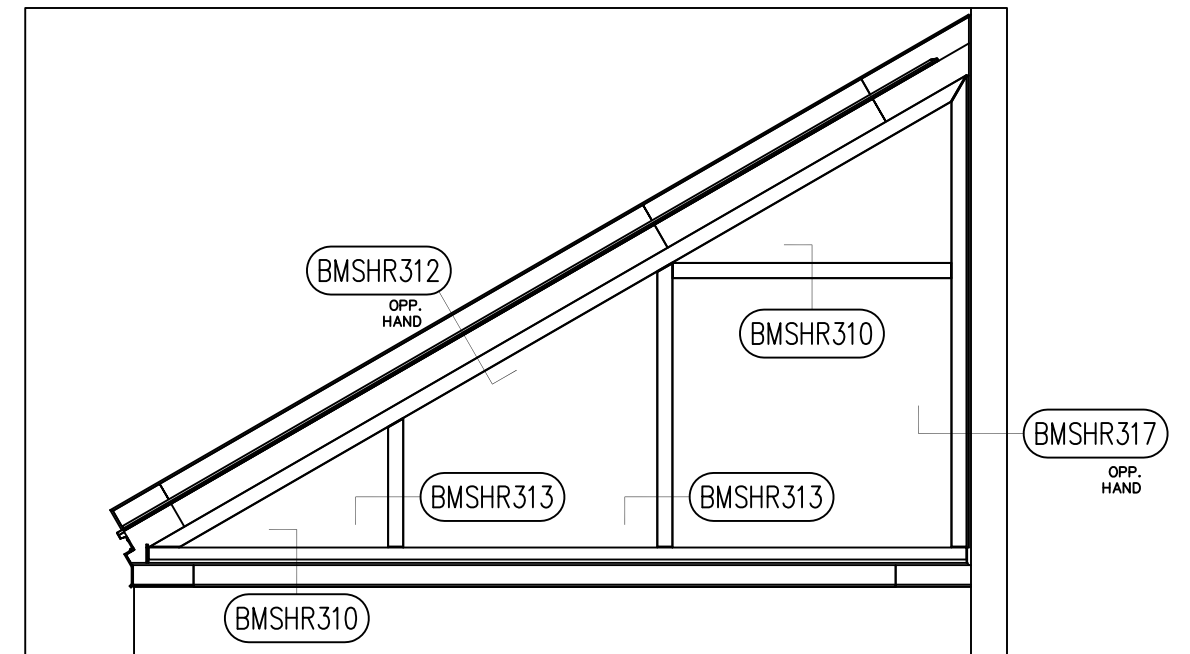

**ISOMETRIC VIEW OF HR SMALL MISSILE
SINGLE SLOPE SKYLIGHT
WITH GLAZED VERTICAL ENDWALL**

BMSHR308 HEAD PURLIN

BMSHR302 PURLIN

BMSHR301 SILL

BMSHR317 JAMB RAFTER @ GLAZED ENDWALL

BMSHR313 VERTICAL RAFTER @ GLAZED ENDWALL

BMSHR312 END RAFTER @ ROOF CURB OR PARAPET WALL

BMSHR311 PURLIN @ GLAZED VERTICAL ENDWALL

BMSHR310 SILL @ GLAZED VERTICAL ENDWALL

BMSHR305 RAFTER

BMSHR309 END RAFTER

BMS-3000-HR SMALL MISSILE CUSTOM SINGLE SLOPE WITH VERTICAL END