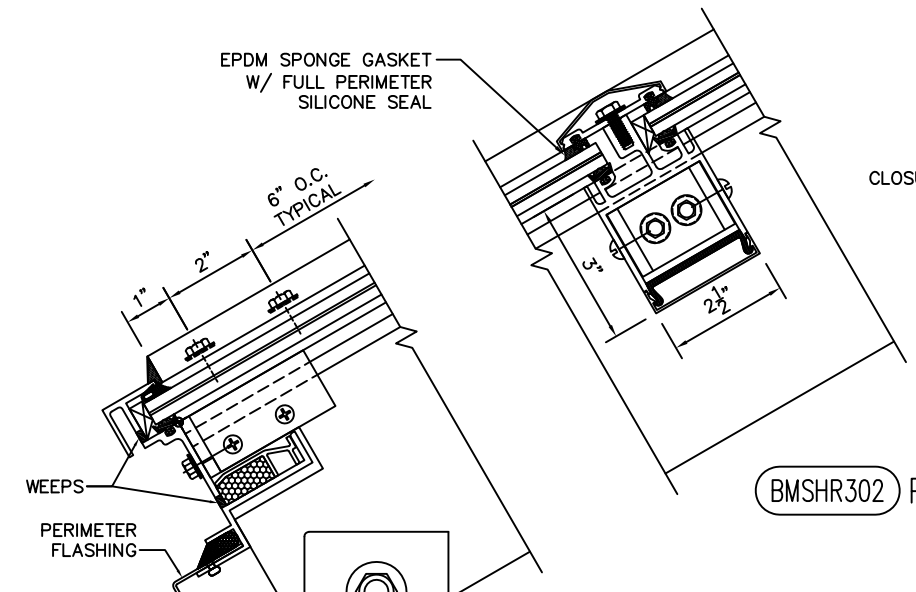

**ISOMETRIC VIEW OF HR SMALL MISSILE
SINGLE SLOPE SKYLIGHT
WITH GLAZED VERTICAL ENDWALL**

BMSHR308 HEAD PURLIN

BMSHR302 PURLIN

BMSHR301 SILL

BMSHR317 JAMB RAFTER @ GLAZED ENDWALL

BMSHR313 VERTICAL RAFTER @ GLAZED ENDWALL

BMSHR312 END RAFTER @ ROOF CURB OR PARAPET WALL

BMSHR311 PURLIN @ GLAZED VERTICAL ENDWALL

BMSHR310 SILL @ GLAZED VERTICAL ENDWALL

BMSHR305 RAFTER

BMSHR309 END RAFTER

BMS-3000-HR SMALL MISSILE CUSTOM SINGLE SLOPE WITH VERTICAL END