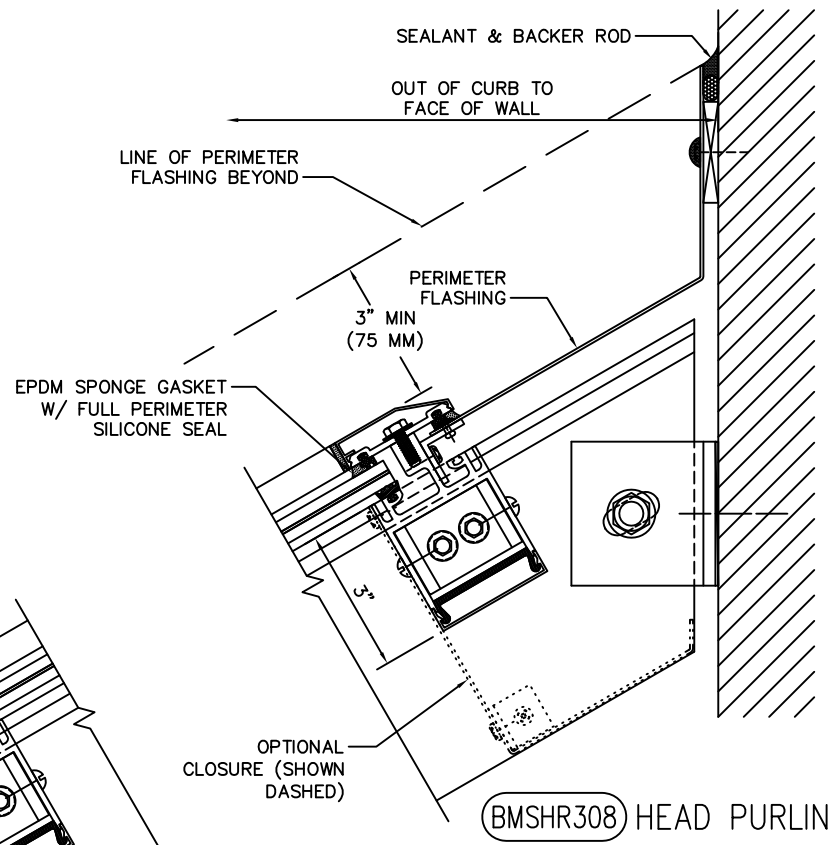

**ISOMETRIC VIEW OF HR SMALL MISSILE
SINGLE SLOPE SKYLIGHT
WITH GLAZED VERTICAL ENDWALL**

BMSHR308 HEAD PURLIN

BMSHR302 PURLIN

BMSHR301 SILL

BMSHR317 JAMB RAFTER @ GLAZED ENDWALL

BMSHR313 VERTICAL RAFTER @ GLAZED ENDWALL

BMSHR312 END RAFTER @ ROOF CURB OR PARAPET WALL

BMSHR311 PURLIN @ GLAZED VERTICAL ENDWALL

BMSHR310 SILL @ GLAZED VERTICAL ENDWALL

BMSHR305 RAFTER

BMSHR309 END RAFTER

BMS-3000-HR SMALL MISSILE CUSTOM SINGLE SLOPE WITH VERTICAL END