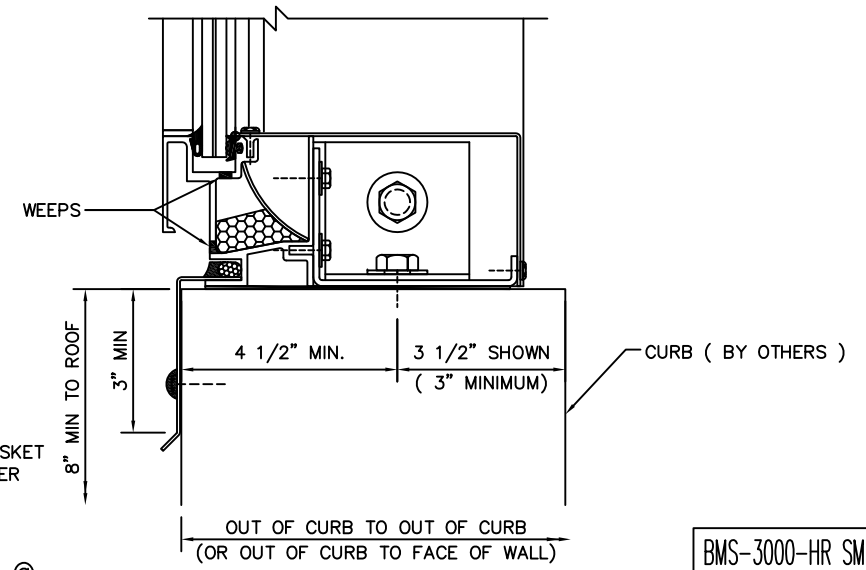

**ISOMETRIC VIEW OF HR SMALL MISSILE
SINGLE SLOPE SKYLIGHT
WITH GLAZED VERTICAL ENDWALL**

BMSHR308 HEAD PURLIN

BMSHR302 PURLIN

BMSHR301 SILL

BMSHR317 JAMB RAFTER @ GLAZED ENDWALL

BMSHR313 VERTICAL RAFTER @ GLAZED ENDWALL

BMSHR312 END RAFTER @ ROOF CURB OR PARAPET WALL

BMSHR311 PURLIN @ GLAZED VERTICAL ENDWALL

BMSHR310 SILL @ GLAZED VERTICAL ENDWALL

BMSHR305 RAFTER

BMSHR309 END RAFTER

BMS-3000-HR SMALL MISSILE CUSTOM SINGLE SLOPE WITH VERTICAL END