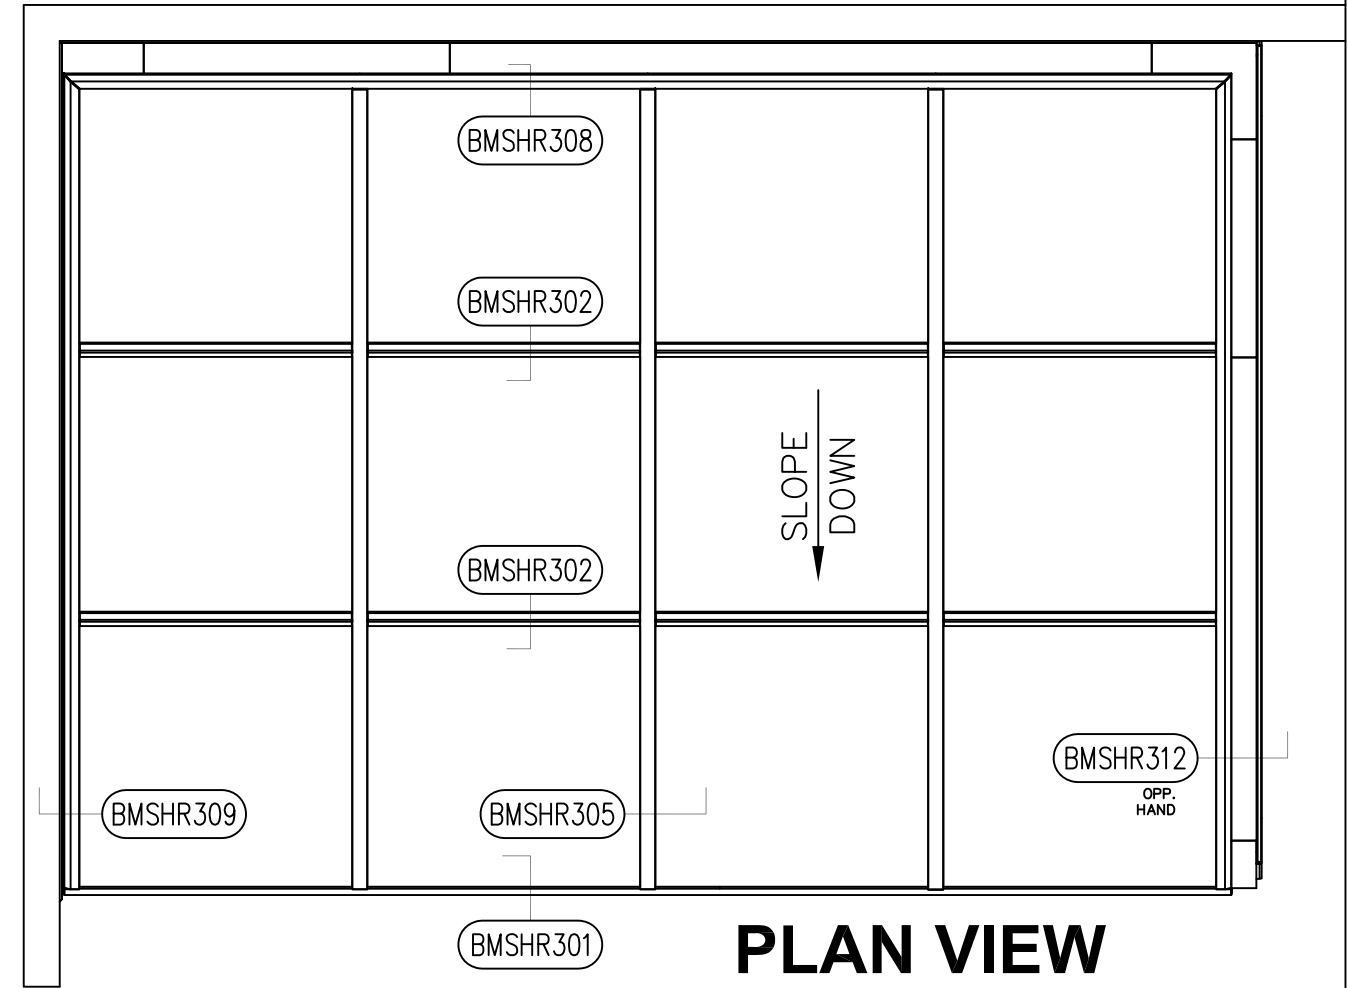

**ISOMETRIC VIEW OF HR SMALL MISSILE
SINGLE SLOPE SKYLIGHT
WITH GLAZED VERTICAL ENDWALL**

BMSHR308 HEAD PURLIN

BMSHR302 PURLIN

BMSHR301 SILL

BMSHR317 JAMB RAFTER @ GLAZED ENDWALL

BMSHR313 VERTICAL RAFTER @ GLAZED ENDWALL

BMSHR312 END RAFTER @ ROOF CURB OR PARAPET WALL

BMSHR311 PURLIN @ GLAZED VERTICAL ENDWALL

BMSHR310 SILL @ GLAZED VERTICAL ENDWALL

BMSHR305 RAFTER

BMSHR309 END RAFTER

BMS-3000-HR SMALL MISSILE CUSTOM SINGLE SLOPE WITH VERTICAL END