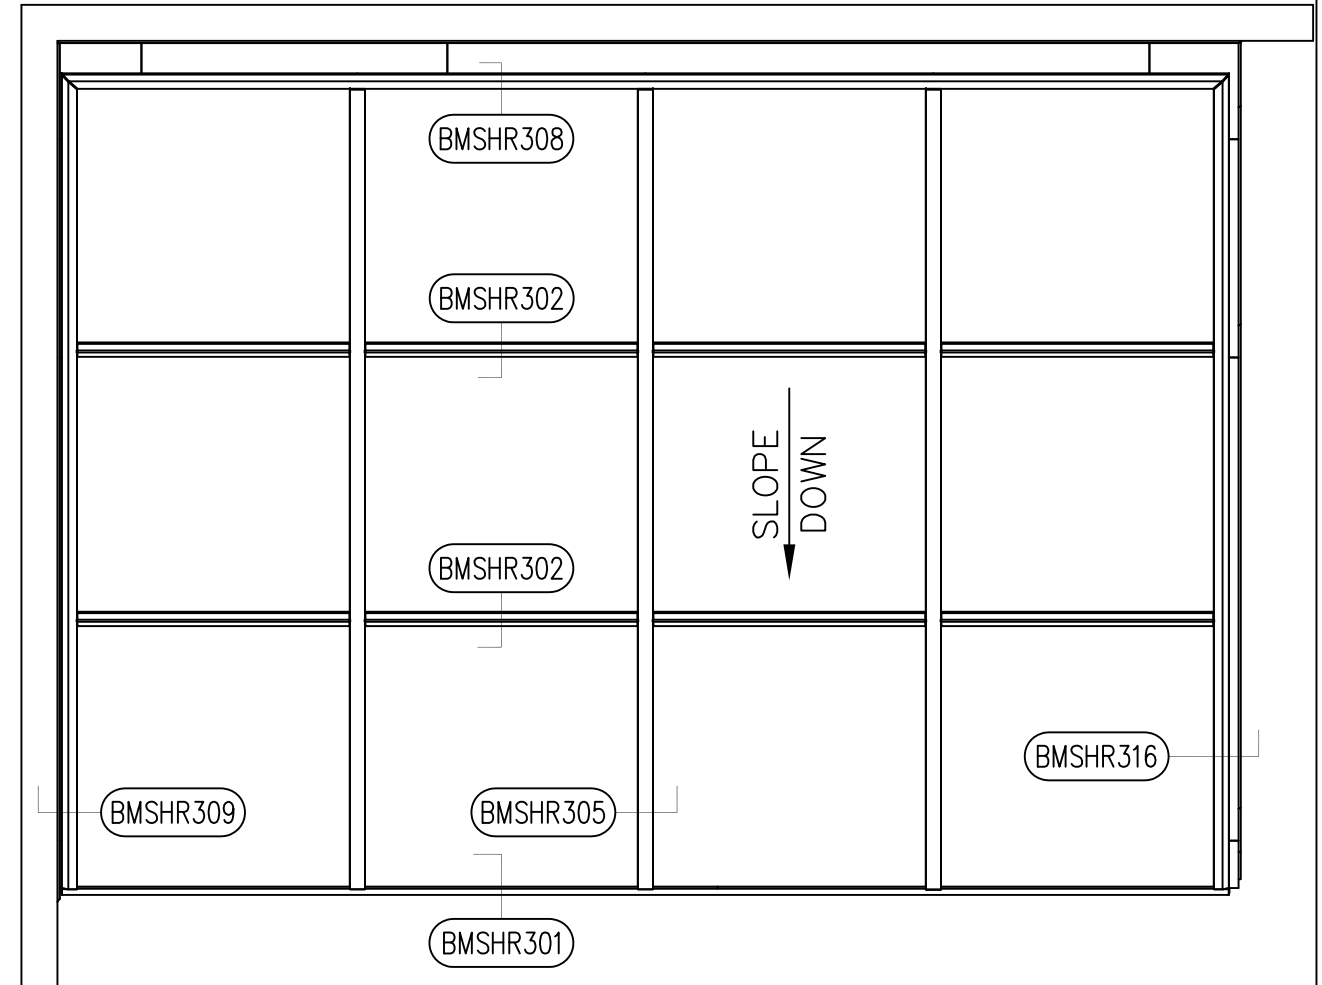

**ISOMETRIC VIEW OF
SINGLE SLOPE SKYLIGHT**

PLAN VIEW