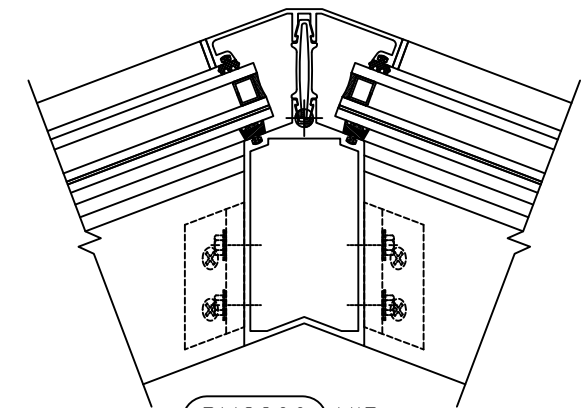

BMS202-3D  
3-D Isometric View

07-09 | REV-1

BMS203

PURLIN  
2-SIDED  
SILICONE  
GLAZED  
OPTION FOR  
LOW SLOPES

BMS207 RIDGE

BMS205 RAFTER

BMS202 PURLIN

BMS201 SILL