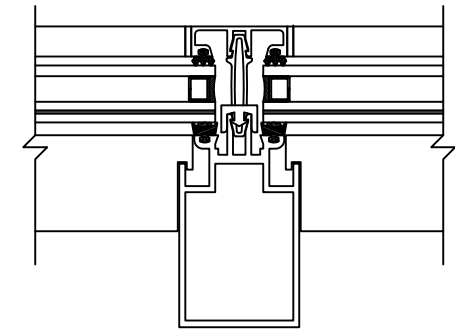

BMS202-3D  
3-D Isometric View

07-09 | REV-1

BMS203

PURLIN  
2-SIDED  
SILICONE  
GLAZED  
OPTION FOR  
LOW SLOPES

BMS207 RIDGE

BMS205 RAFTER

BMS202 PURLIN

BMS201 SILL