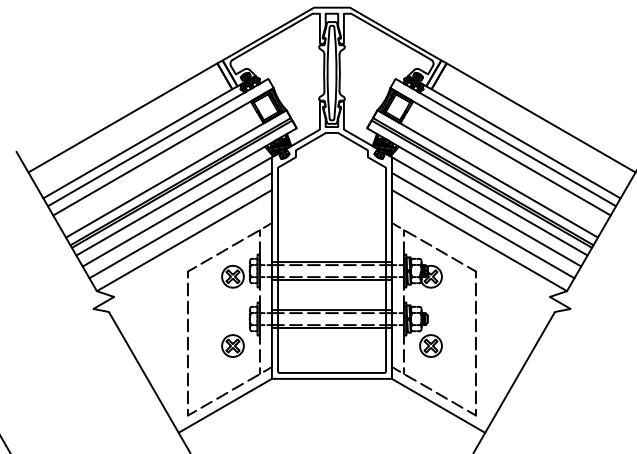

ISOMETRIC VIEW OF  
HIPPED END RIDGE SKYLIGHT

PLAN VIEW OF  
HIPPED END RIDGE SKYLIGHT

BMS3000 CUSTOM HIPPED END RIDGE - INSULATING LAMINATED

**Oldcastle**  
**BuildingEnvelope™**  
803 AIRPORT RD. TERRELL TX 75160  
(972) 551-6100

BMS202-3D  
3-D Isometric View

07-09 | REV-1

BMS203

PURLIN  
2-SIDED  
SILICONE  
GLAZED  
OPTION FOR  
LOW SLOPES

BMS207 RIDGE

BMS205 RAFTER

BMS202 PURLIN

BMS201 SILL