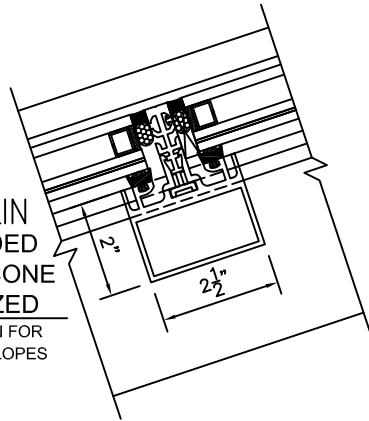

ISOMETRIC VIEW OF  
HIPPED END RIDGE SKYLIGHT

PLAN VIEW OF  
HIPPED END RIDGE SKYLIGHT

BMS3000 CUSTOM HIPPED END RIDGE - INSULATING LAMINATED

**Oldcastle**  
**BuildingEnvelope™**  
803 AIRPORT RD. TERRELL TX 75160  
(972) 551-6100

BMS202-3D  
3-D Isometric View

07-09 | REV-1

BMS203

PURLIN  
2-SIDED  
SILICONE  
GLAZED  
OPTION FOR  
LOW SLOPES

BMS207 RIDGE

BMS205 RAFTER

BMS202 PURLIN

BMS201 SILL