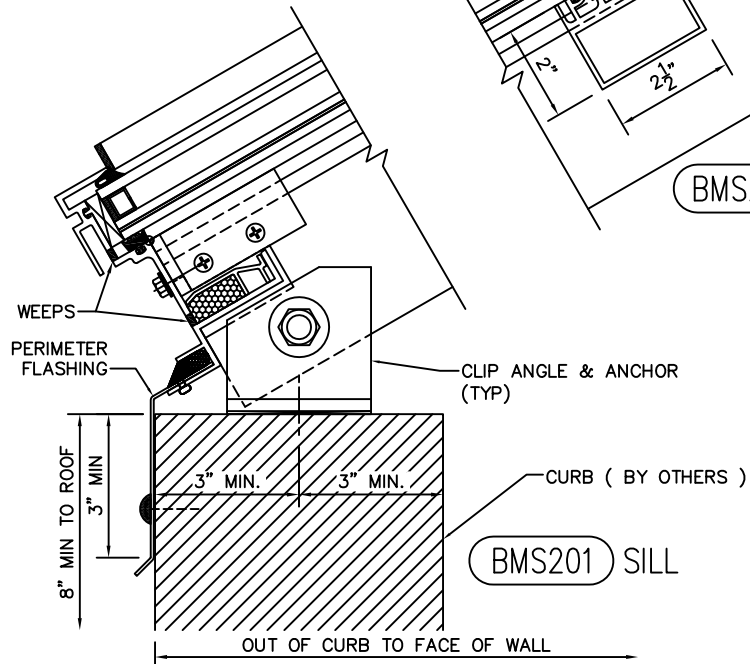

BMS202-3D  
3-D Isometric View

07-09 | REV-1

BMS203

PURLIN  
2-SIDED  
SILICONE  
GLAZED  
OPTION FOR  
LOW SLOPES

BMS207 RIDGE

BMS205 RAFTER

BMS202 PURLIN

BMS201 SILL