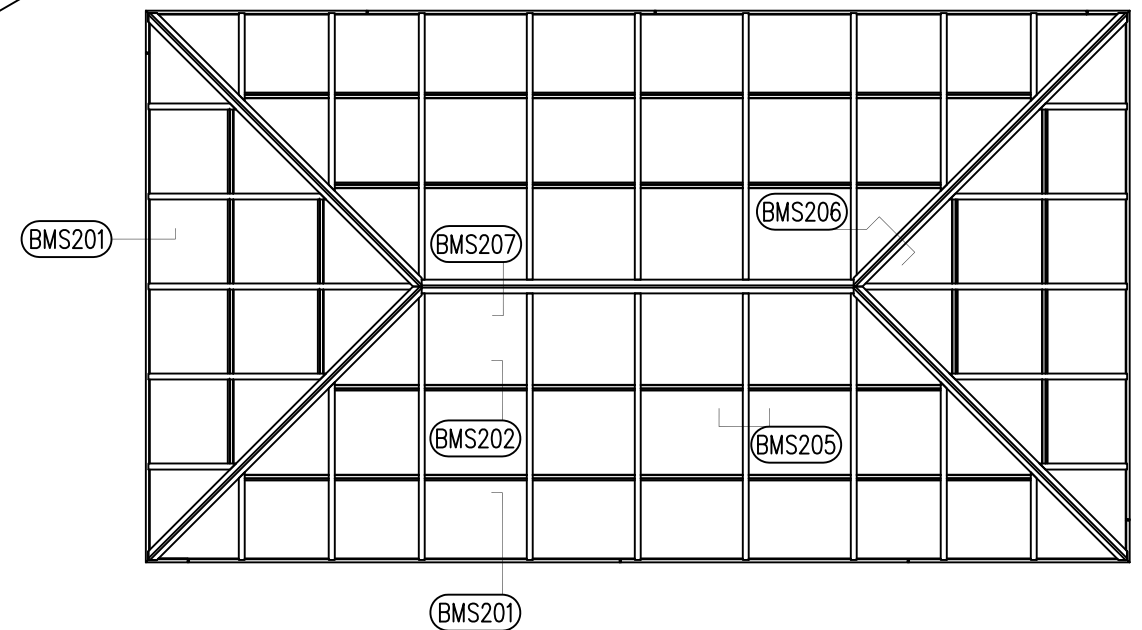

ISOMETRIC VIEW OF  
HIPPED END RIDGE SKYLIGHT

PLAN VIEW OF  
HIPPED END RIDGE SKYLIGHT

BMS3000 CUSTOM HIPPED END RIDGE - INSULATING LAMINATED

**Oldcastle**  
**BuildingEnvelope™**  
803 AIRPORT RD. TERRELL TX 75160  
(972) 551-6100

BMS202-3D  
3-D Isometric View

07-09 | REV-1

BMS203

PURLIN  
2-SIDED  
SILICONE  
GLAZED  
OPTION FOR  
LOW SLOPES

BMS207 RIDGE

BMS205 RAFTER

BMS202 PURLIN

BMS201 SILL