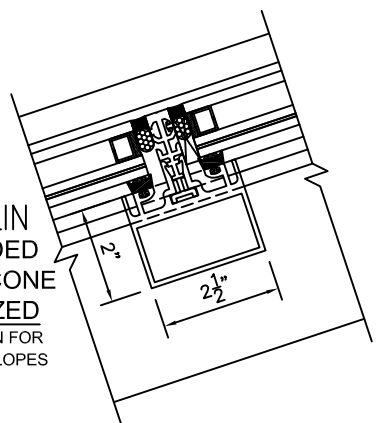

BMS203 PURLIN
2-SIDED
SILICONE
GLAZED
OPTION FOR
LOW SLOPES