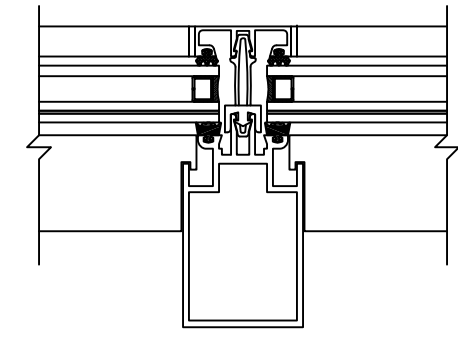

BMS205 RAFTER