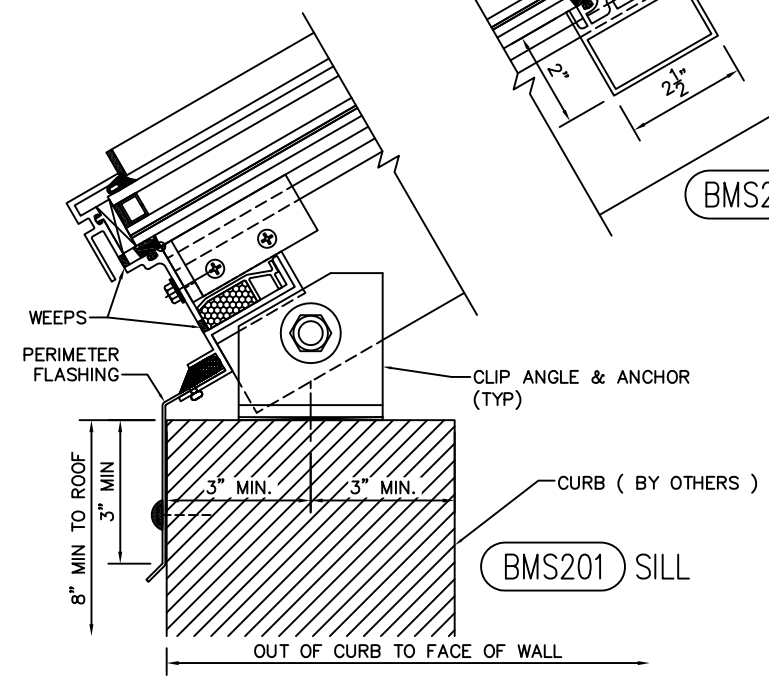

BMS203 PURLIN
2-SIDED
SILICONE
GLAZED
OPTION FOR
LOW SLOPES

BMS204 COMPRESSION RING

BMS205 RAFTER

BMS202 PURLIN

BMS206 HIP

BMS201 SILL

BMS-3000 CUSTOM PYRAMID	
 Oldcastle BuildingEnvelope™ 803 AIRPORT RD. TERRELL TX 75160 (972) 551-6100	BMS201-DET INSULATING LAMINATED
	07-09 REV-1