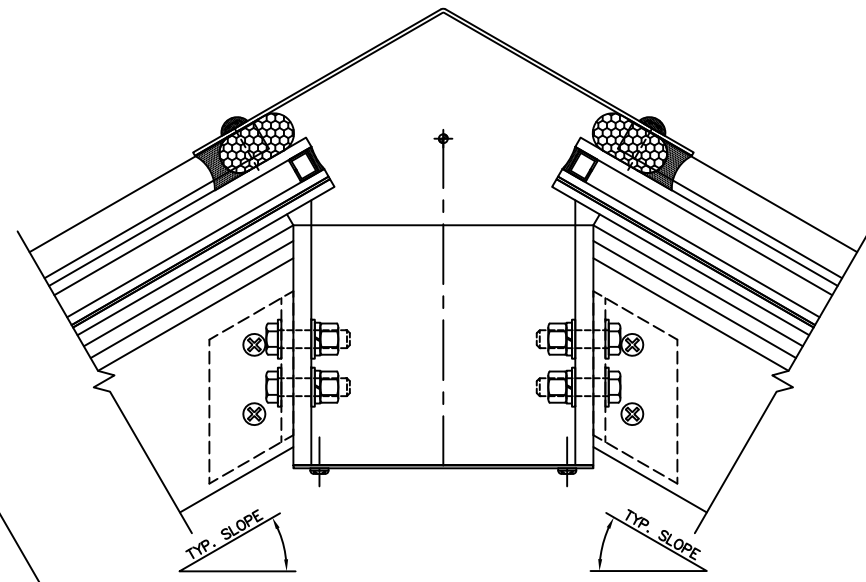

BMS204 COMPRESSION RING