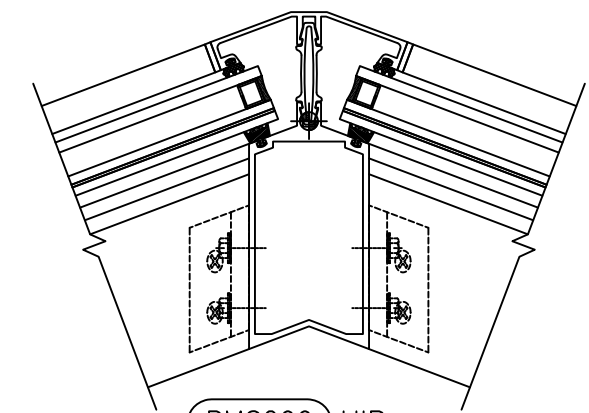

BMS203 PURLIN
2-SIDED
SILICONE
GLAZED
OPTION FOR
LOW SLOPES

BMS204 COMPRESSION RING

BMS205 RAFTER

BMS202 PURLIN

BMS206 HIP

BMS201 SILL

BMS-3000 CUSTOM PYRAMID	
 Oldcastle BuildingEnvelope™ 803 AIRPORT RD. TERRELL TX 75160 (972) 551-6100	BMS201-DET INSULATING LAMINATED
	07-09 REV-1