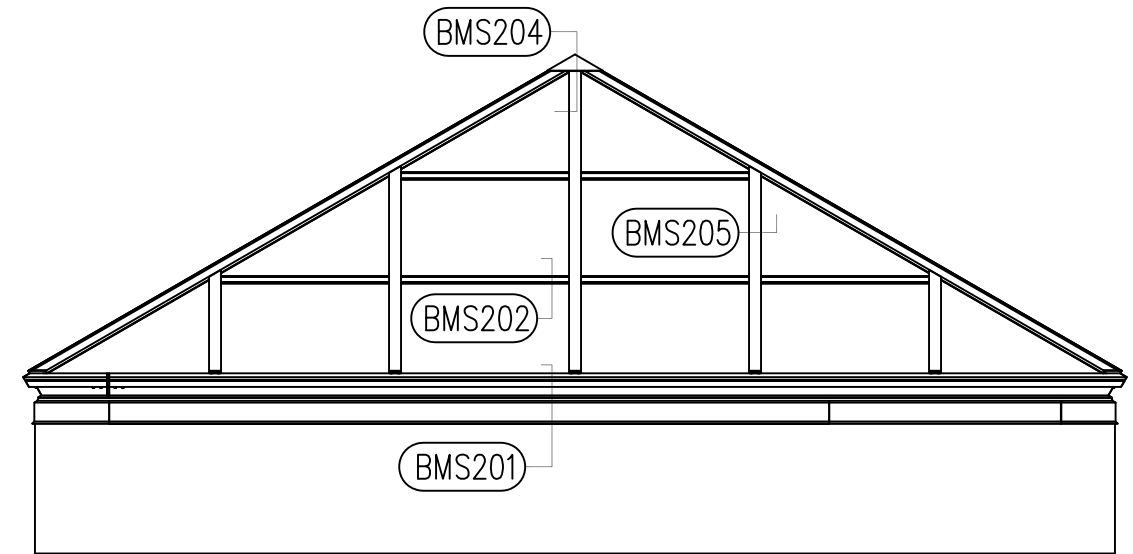

ISOMETRIC VIEW OF
PYRAMID SKYLIGHT

ELEVATION VIEW OF
PYRAMID SKYLIGHT

BMS-3000 CUSTOM PYRAMID – INSULATING LAMI.	
 Oldcastle BuildingEnvelope™ <small>803 AIRPORT RD. TERRELL TX 75160 (972) 551-6100</small>	BMS201 – 3D 3-D ISOMETRIC VIEW
	07-09 REV-1