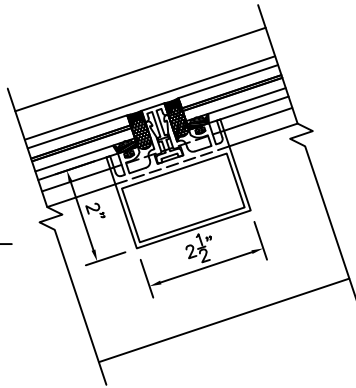

BMS103 PURLIN
2-SIDED
SILICONE
GLAZED
OPTION FOR
LOW SLOPES