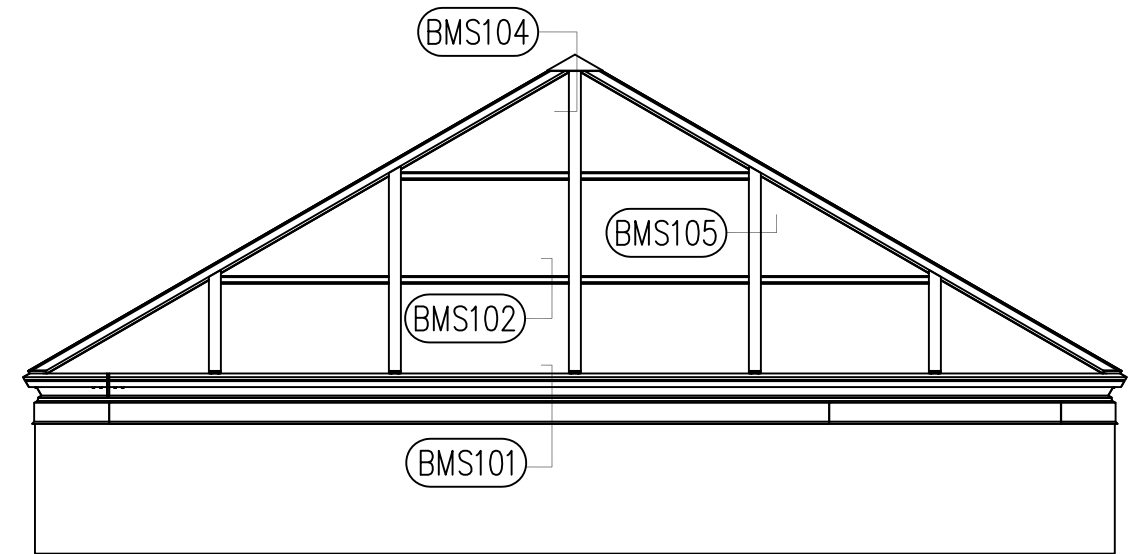

ISOMETRIC VIEW OF
PYRAMID SKYLIGHT

ELEVATION VIEW OF
PYRAMID SKYLIGHT

BMS-3000 CUSTOM PYRAMID - LAMINATED	
 Oldcastle BuildingEnvelope™ <small>803 AIRPORT RD. TERRELL TX 75160 (972) 551-6100</small>	BMS101-3D 3-D ISOMETRIC VIEW
	07-09 REV-1