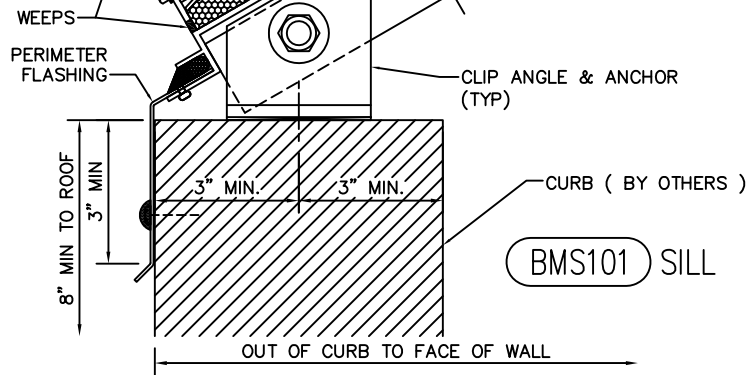

BMS103 PURLIN
2-SIDED
SILICONE
GLAZED
OPTION FOR
LOW SLOPES

BMS102 PURLIN

BMS104 COMPRESSION RING

BMS105 RAFTER

BMS106 HIP

BMS101 SILL

BMS-3000 CUSTOM PYRAMID	
 <p>803 AIRPORT RD. TERRELL TX 75160 (972) 551-6100</p>	BMS101-DET LAMINATED GLASS
	07-09 REV-1