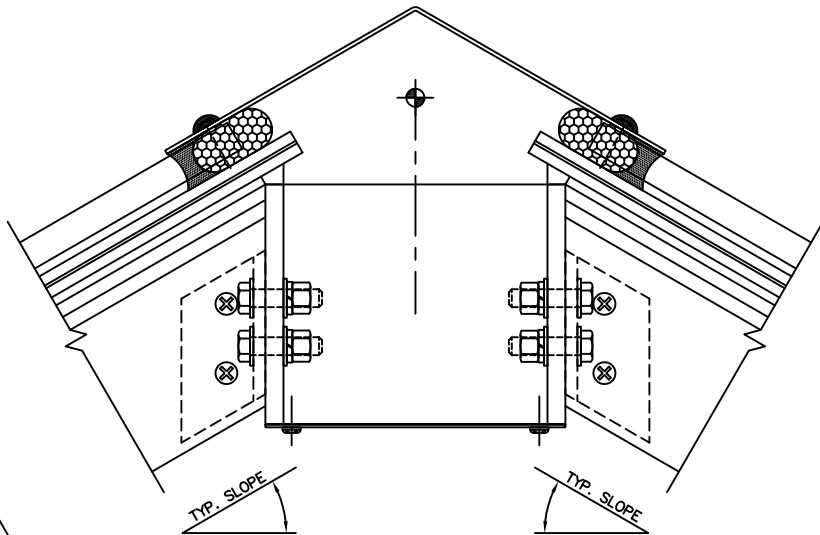

ISOMETRIC VIEW OF
PYRAMID SKYLIGHT

ELEVATION VIEW OF
PYRAMID SKYLIGHT

BMS-3000 CUSTOM PYRAMID - LAMINATED	
 Oldcastle BuildingEnvelope™ <small>803 AIRPORT RD. TERRELL TX 75160 (972) 551-6100</small>	BMS101-3D 3-D ISOMETRIC VIEW
	07-09 REV-1

BMS103 PURLIN
2-SIDED
SILICONE
GLAZED
OPTION FOR
LOW SLOPES

BMS102 PURLIN

BMS104 COMPRESSION RING

BMS105 RAFTER

BMS106 HIP

BMS101 SILL

BMS-3000 CUSTOM PYRAMID	
 <p>803 AIRPORT RD. TERRELL TX 75160 (972) 551-6100</p>	BMS101-DET LAMINATED GLASS
	07-09 REV-1