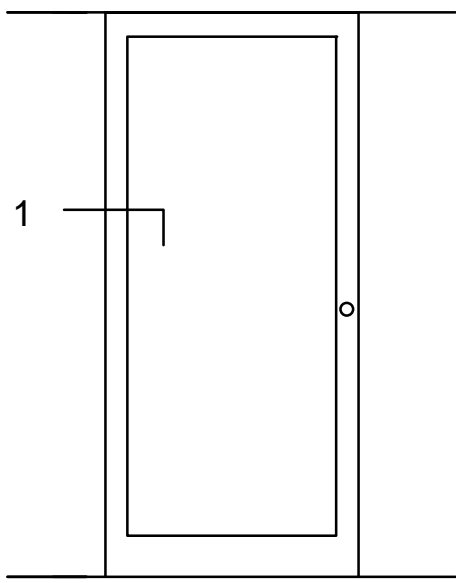

Oldcastle BuildingEnvelope™

Standard Door Stiles - Rails

Thresholds - Panics - Muntins

STANDARD ENTRANCES - RAILS

STANDARD DOOR STILES AND RAILS

SINGLE ACTING

DOUBLE ACTING

NARROW STILE

MEDIUM STILE

WIDE STILE

(A)
1" GLASS
STANDARD

(B)
1/4" GLASS
STANDARD

(C)
1/4" GLASS

(D)
3/8" GLASS

(E)
5/8" GLASS

STANDARD DOOR THRESHOLDS-PANICS-MUNTINS