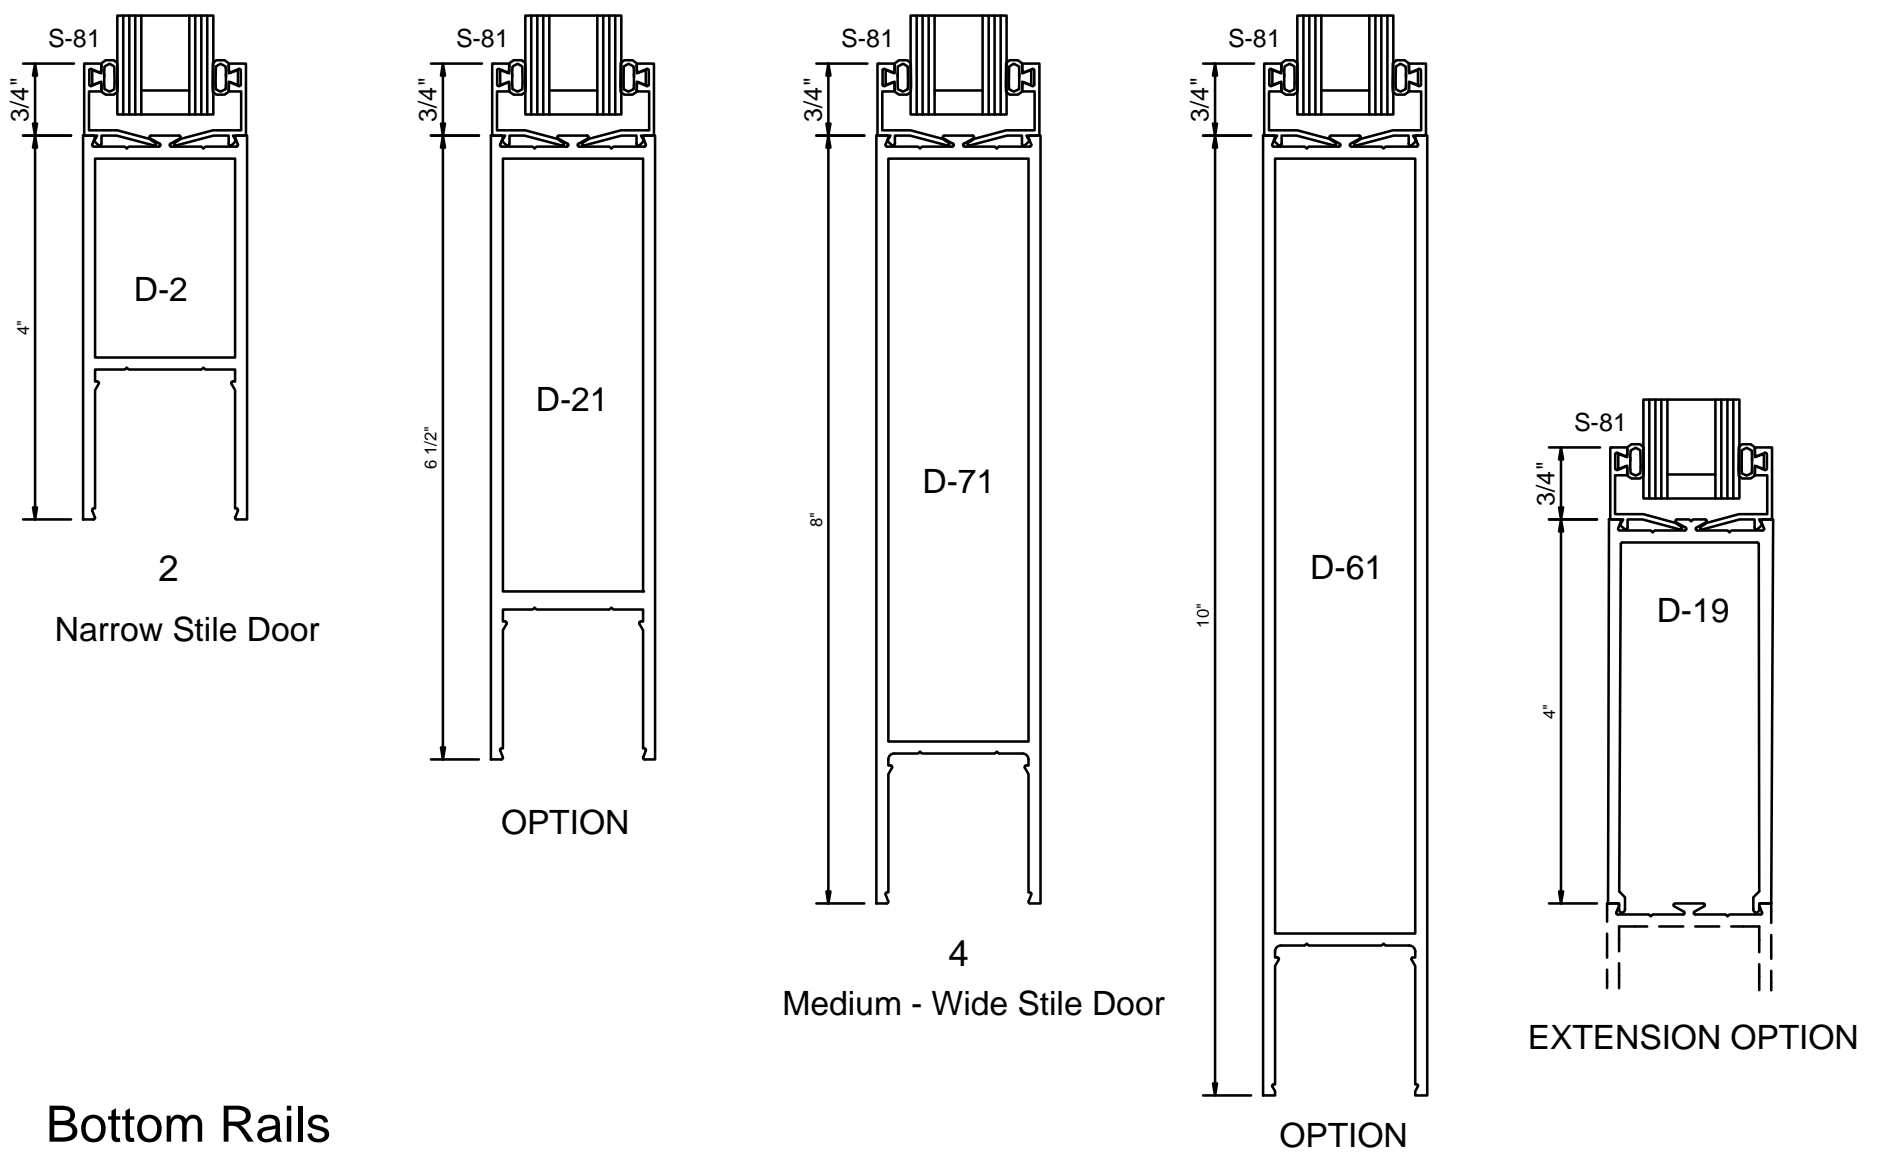

Oldcastle BuildingEnvelope™

Standard Door Stiles - Rails

Thresholds - Panics - Muntins

STANDARD ENTRANCES - RAILS

STANDARD DOOR STILES AND RAILS

SINGLE ACTING

DOUBLE ACTING

NARROW STILE

MEDIUM STILE

WIDE STILE

(A)
1" GLASS
STANDARD

(B)
1/4" GLASS
STANDARD

(C)
1/4" GLASS

(D)
3/8" GLASS

(E)
5/8" GLASS

STANDARD DOOR THRESHOLDS-PANICS-MUNTINS