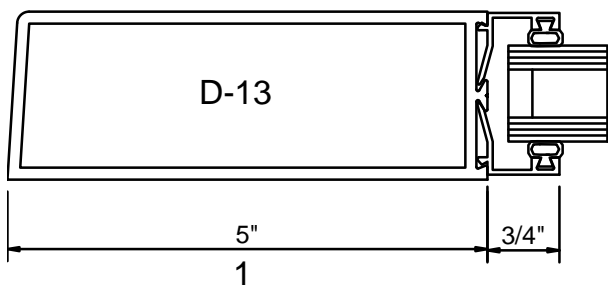

Oldcastle BuildingEnvelope™

Standard Door Stiles - Rails

Thresholds - Panics - Muntins

STANDARD ENTRANCES - RAILS

STANDARD DOOR STILES AND RAILS

SINGLE ACTING

DOUBLE ACTING

NARROW STILE

MEDIUM STILE

WIDE STILE

(A)
1" GLASS
STANDARD

(B)
1/4" GLASS
STANDARD

(C)
1/4" GLASS

(D)
3/8" GLASS

(E)
5/8" GLASS

STANDARD DOOR THRESHOLDS-PANICS-MUNTINS