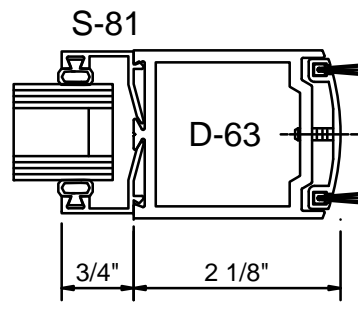

NARROW STILE