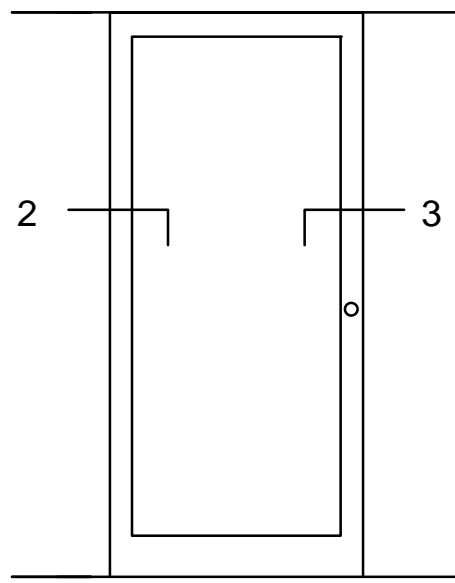

Oldcastle BuildingEnvelope™

Standard Door Stiles - Rails

Thresholds - Panics - Muntins

STANDARD ENTRANCES - RAILS

STANDARD DOOR STILES AND RAILS

SINGLE ACTING

DOUBLE ACTING

NARROW STILE

MEDIUM STILE

WIDE STILE

(A)
1" GLASS
STANDARD

(B)
1/4" GLASS
STANDARD

(C)
1/4" GLASS

(D)
3/8" GLASS

(E)
5/8" GLASS

STANDARD DOOR THRESHOLDS-PANICS-MUNTINS