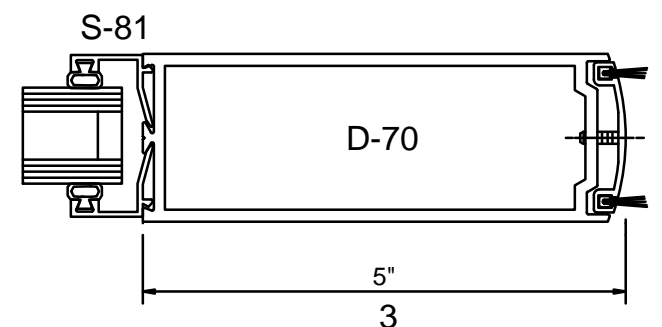

Oldcastle BuildingEnvelope™

Standard Door Stiles - Rails

Thresholds - Panics - Muntins

STANDARD ENTRANCES - RAILS

STANDARD DOOR STILES AND RAILS

SINGLE ACTING

DOUBLE ACTING

NARROW STILE

MEDIUM STILE

WIDE STILE

(A)
1" GLASS
STANDARD

(B)
1/4" GLASS
STANDARD

(C)
1/4" GLASS

(D)
3/8" GLASS

(E)
5/8" GLASS

STANDARD DOOR THRESHOLDS-PANICS-MUNTINS