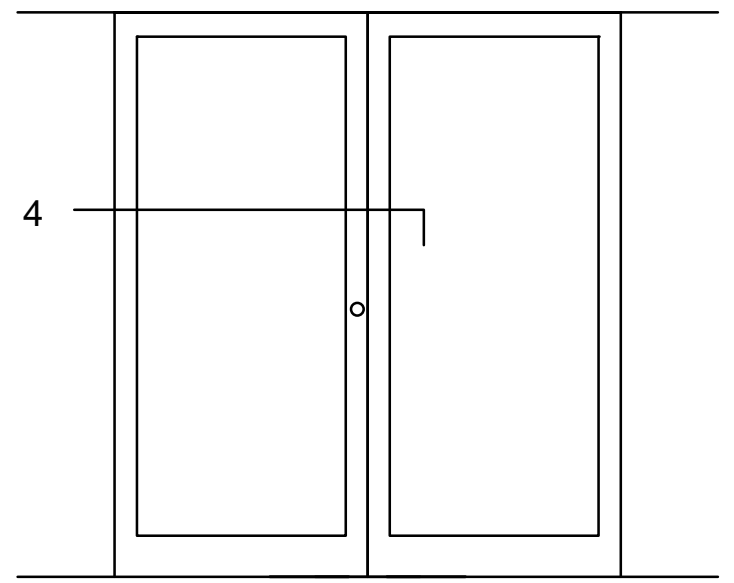

Oldcastle BuildingEnvelope™

Standard Door Stiles - Rails

Thresholds - Panics - Muntins

STANDARD ENTRANCES - RAILS

STANDARD DOOR STILES AND RAILS

SINGLE ACTING

DOUBLE ACTING

NARROW STILE

MEDIUM STILE

WIDE STILE

(A)
1" GLASS
STANDARD

(B)
1/4" GLASS
STANDARD

(C)
1/4" GLASS

(D)
3/8" GLASS

(E)
5/8" GLASS

STANDARD DOOR THRESHOLDS-PANICS-MUNTINS