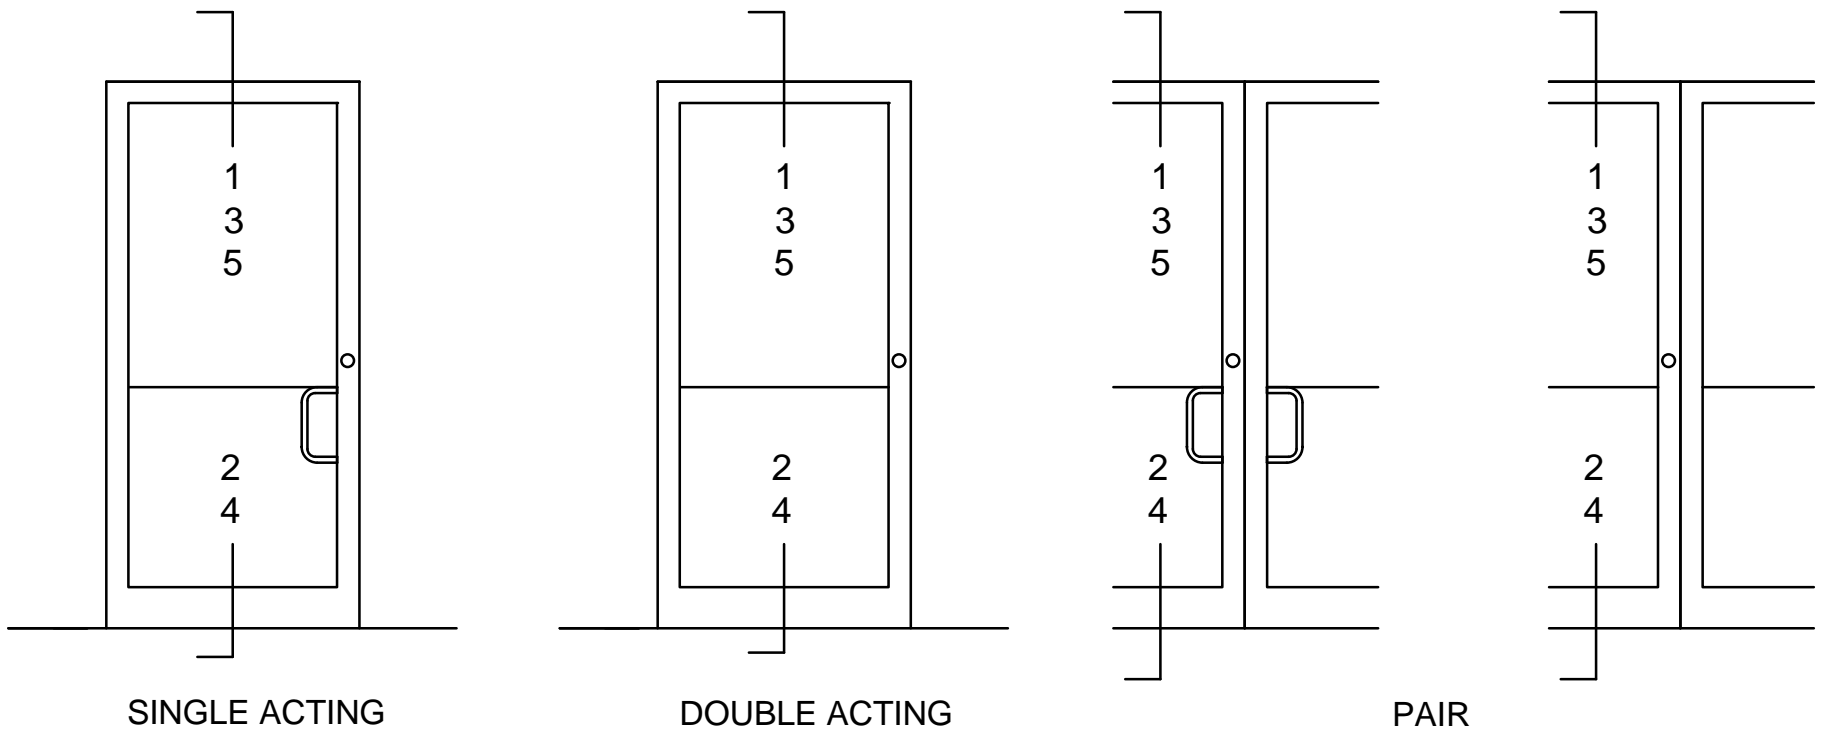

Oldcastle BuildingEnvelope™

Standard Door Stiles - Rails

Thresholds - Panics - Muntins

STANDARD ENTRANCES - RAILS

STANDARD DOOR STILES AND RAILS

SINGLE ACTING

DOUBLE ACTING

NARROW STILE

MEDIUM STILE

WIDE STILE

(A)
1" GLASS
STANDARD

(B)
1/4" GLASS
STANDARD

(C)
1/4" GLASS

(D)
3/8" GLASS

(E)
5/8" GLASS

STANDARD DOOR THRESHOLDS-PANICS-MUNTINS