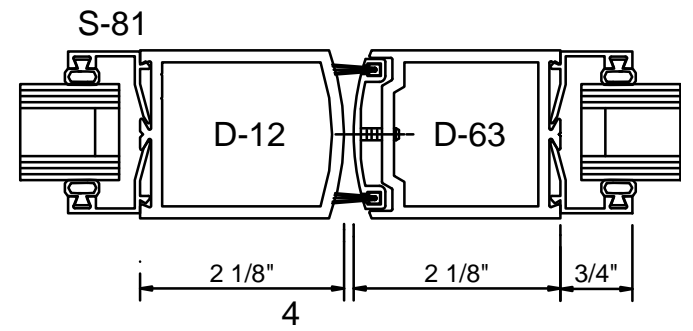

NARROW STILE