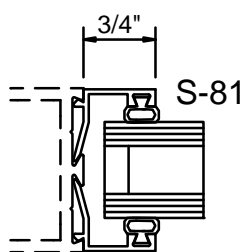

MEDIUM STILE

WIDE STILE

(A)
1" GLASS
STANDARD

(B)
1/4" GLASS
STANDARD

(C)
1/4" GLASS

(D)
3/8" GLASS

(E)
5/8" GLASS

STANDARD DOOR THRESHOLDS-PANICS-MUNTINS