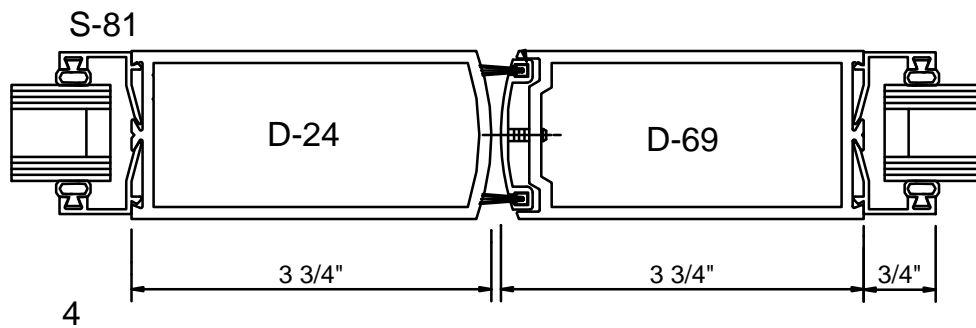

MEDIUM STILE

WIDE STILE

(A)
1" GLASS
STANDARD

(B)
1/4" GLASS
STANDARD

(C)
1/4" GLASS

(D)
3/8" GLASS

(E)
5/8" GLASS

STANDARD DOOR THRESHOLDS-PANICS-MUNTINS