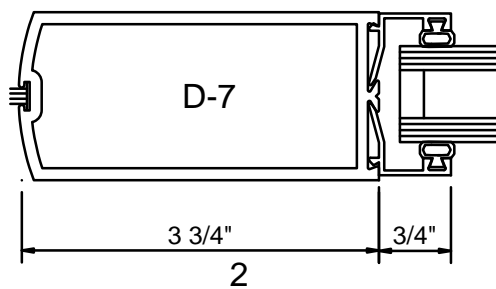

MEDIUM STILE

WIDE STILE

(A)
1" GLASS
STANDARD

(B)
1/4" GLASS
STANDARD

(C)
1/4" GLASS

(D)
3/8" GLASS

(E)
5/8" GLASS

STANDARD DOOR THRESHOLDS-PANICS-MUNTINS