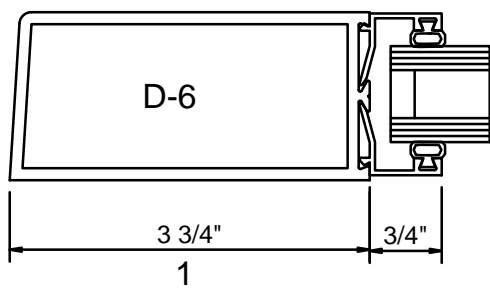

MEDIUM STILE

WIDE STILE

(A)
1" GLASS
STANDARD

(B)
1/4" GLASS
STANDARD

(C)
1/4" GLASS

(D)
3/8" GLASS

(E)
5/8" GLASS

STANDARD DOOR THRESHOLDS-PANICS-MUNTINS