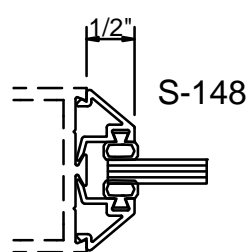

MEDIUM STILE

WIDE STILE

(A)
1" GLASS
STANDARD

(B)
1/4" GLASS
STANDARD

(C)
1/4" GLASS

(D)
3/8" GLASS

(E)
5/8" GLASS

STANDARD DOOR THRESHOLDS-PANICS-MUNTINS