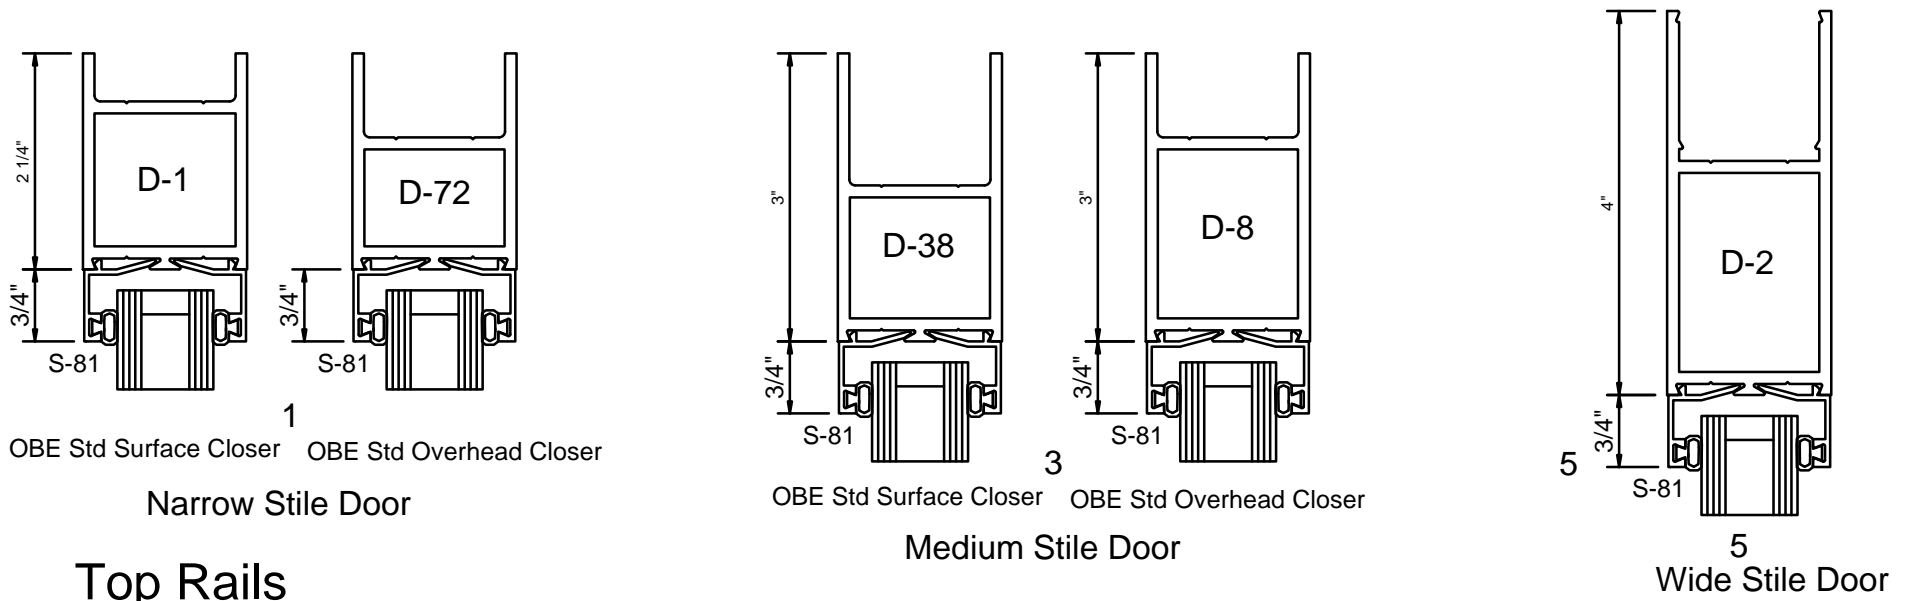

Oldcastle BuildingEnvelope™

Standard Door Stiles - Rails

Thresholds - Panics - Muntins

STANDARD ENTRANCES - RAILS

STANDARD DOOR STILES AND RAILS

SINGLE ACTING

DOUBLE ACTING

NARROW STILE

MEDIUM STILE

WIDE STILE

(A)
1" GLASS
STANDARD

(B)
1/4" GLASS
STANDARD

(C)
1/4" GLASS

(D)
3/8" GLASS

(E)
5/8" GLASS

STANDARD DOOR THRESHOLDS-PANICS-MUNTINS