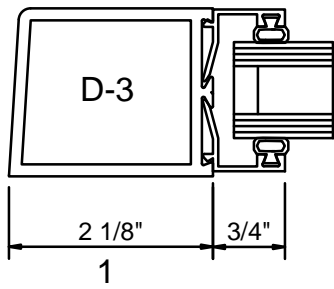

NARROW STILE