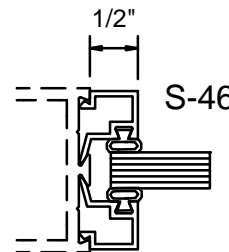

MEDIUM STILE

WIDE STILE

(A)
1" GLASS
STANDARD

(B)
1/4" GLASS
STANDARD

(C)
1/4" GLASS

(D)
3/8" GLASS

(E)
5/8" GLASS

STANDARD DOOR THRESHOLDS-PANICS-MUNTINS