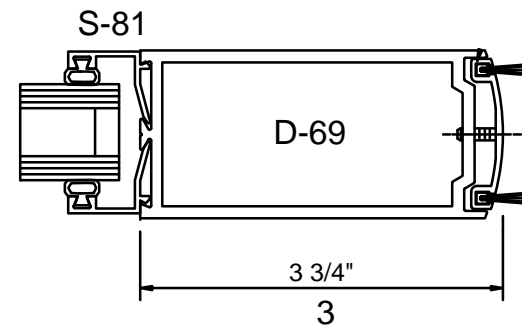

MEDIUM STILE

WIDE STILE

(A)
1" GLASS
STANDARD

(B)
1/4" GLASS
STANDARD

(C)
1/4" GLASS

(D)
3/8" GLASS

(E)
5/8" GLASS

STANDARD DOOR THRESHOLDS-PANICS-MUNTINS