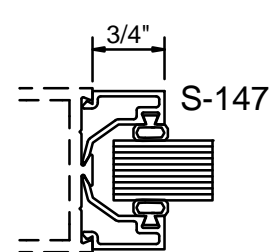

MEDIUM STILE

WIDE STILE

(A)
1" GLASS
STANDARD

(B)
1/4" GLASS
STANDARD

(C)
1/4" GLASS

(D)
3/8" GLASS

(E)
5/8" GLASS

STANDARD DOOR THRESHOLDS-PANICS-MUNTINS