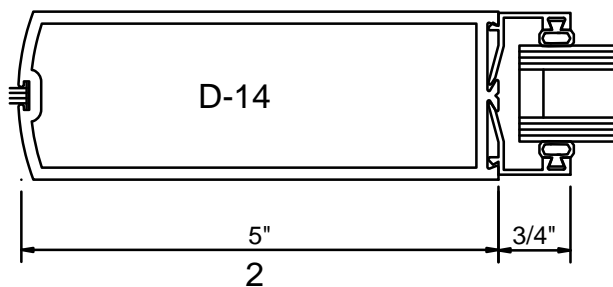

MEDIUM STILE

WIDE STILE

(A)
1" GLASS
STANDARD

(B)
1/4" GLASS
STANDARD

(C)
1/4" GLASS

(D)
3/8" GLASS

(E)
5/8" GLASS

STANDARD DOOR THRESHOLDS-PANICS-MUNTINS