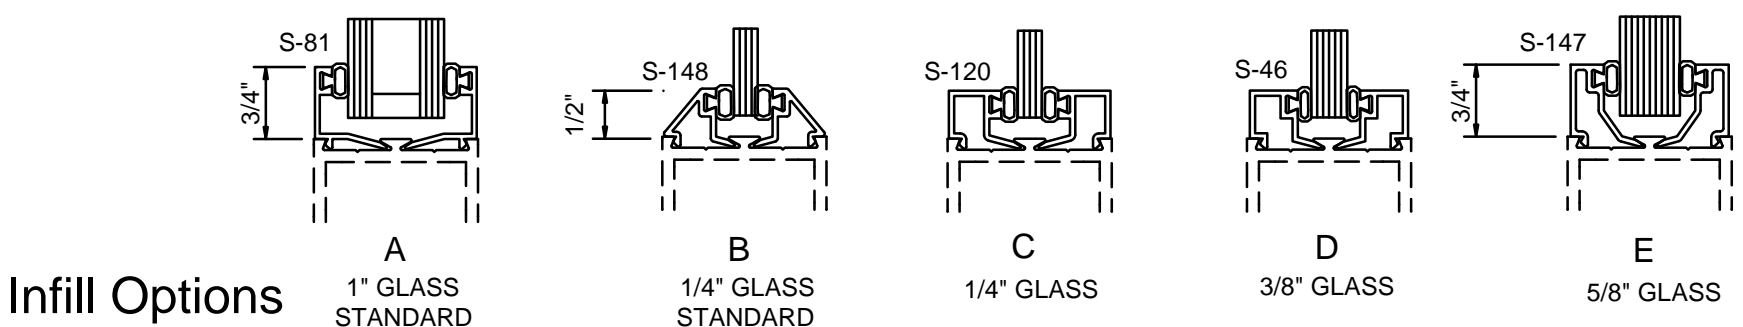

Oldcastle BuildingEnvelope™

Standard Door Stiles - Rails

Thresholds - Panics - Muntins

STANDARD ENTRANCES - RAILS

STANDARD DOOR STILES AND RAILS

SINGLE ACTING

DOUBLE ACTING

NARROW STILE

MEDIUM STILE

WIDE STILE

(A)
1" GLASS
STANDARD

(B)
1/4" GLASS
STANDARD

(C)
1/4" GLASS

(D)
3/8" GLASS

(E)
5/8" GLASS

STANDARD DOOR THRESHOLDS-PANICS-MUNTINS