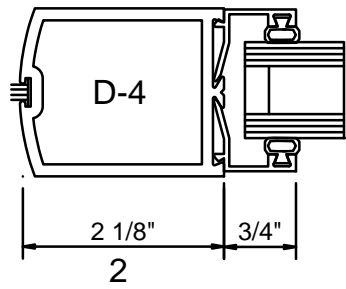

NARROW STILE