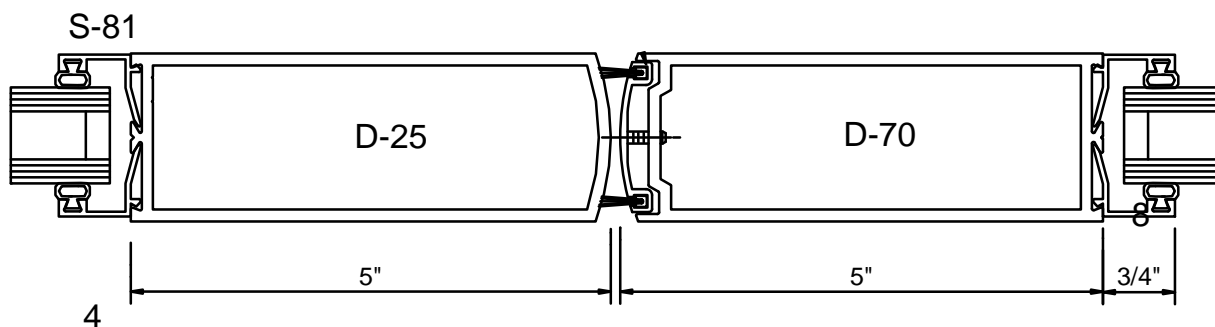

Oldcastle BuildingEnvelope™

Standard Door Stiles - Rails

Thresholds - Panics - Muntins

STANDARD ENTRANCES - RAILS

STANDARD DOOR STILES AND RAILS

SINGLE ACTING

DOUBLE ACTING

NARROW STILE

MEDIUM STILE

WIDE STILE

(A)
1" GLASS
STANDARD

(B)
1/4" GLASS
STANDARD

(C)
1/4" GLASS

(D)
3/8" GLASS

(E)
5/8" GLASS

STANDARD DOOR THRESHOLDS-PANICS-MUNTINS