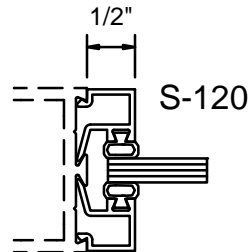

MEDIUM STILE

WIDE STILE

(A)
1" GLASS
STANDARD

(B)
1/4" GLASS
STANDARD

(C)
1/4" GLASS

(D)
3/8" GLASS

(E)
5/8" GLASS

STANDARD DOOR THRESHOLDS-PANICS-MUNTINS