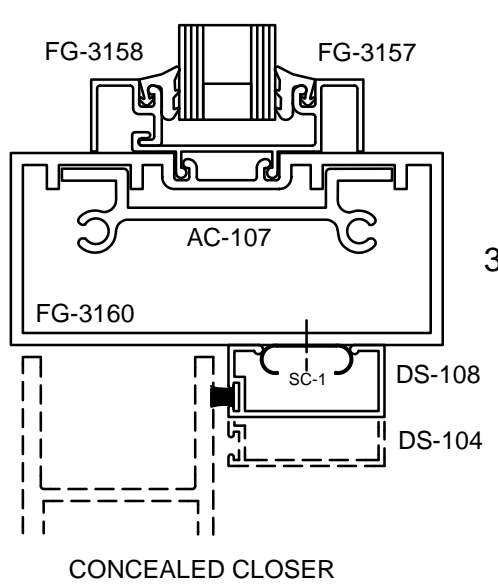

Oldcastle BuildingEnvelope™

***Rugged Doors with
Series 3000 and Series 6000 Frames***

Sereis 3000 Multiplane 2" x 4 1/2"

Sereis 6000 Multiplane 2" x 6"

SERIES 3000 MULTIPLANE - RUGGED DOOR & FRAME

Note: Ref Installation Manual for additional info. * Alternate door stop as required.