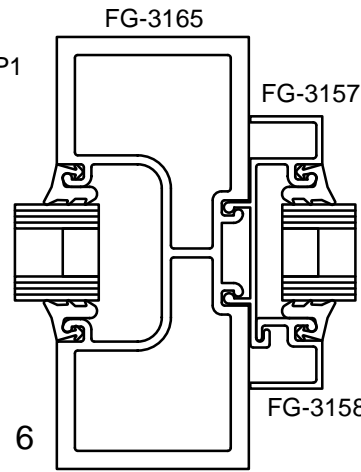

FRONT SET

SINGLE ACTING
GEAR HINGE