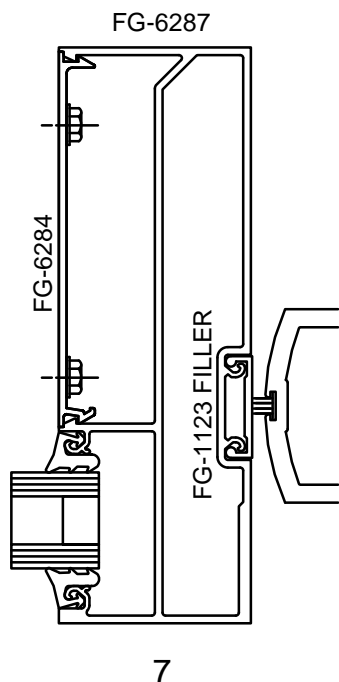

* Alternate door stop as required.

SERIES 6000 MULTIPLANE - RUGGED DOOR & FRAME

CENTER SET

FRONT SET

DOUBLE ACTING

CENTER SET

FRONT SET

Note: Ref Installation Manual for additional info.