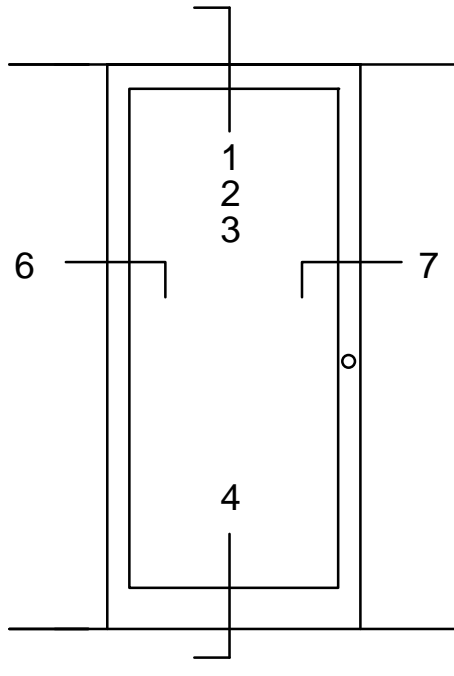

DOUBLE ACTING