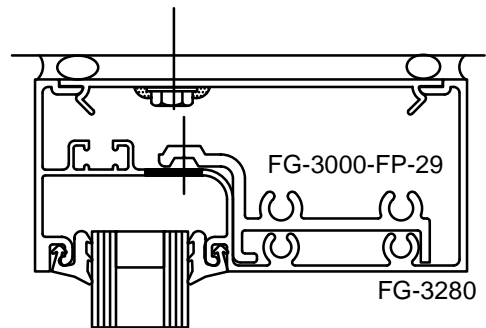

Oldcastle BuildingEnvelope™

***Rugged Doors with
Series 3000 and Series 6000 Frames***

Sereis 3000 Multiplane 2" x 4 1/2"

Sereis 6000 Multiplane 2" x 6"

SERIES 3000 MULTIPLANE - RUGGED DOOR & FRAME

Note: Ref Installation Manual for additional info. * Alternate door stop as required.