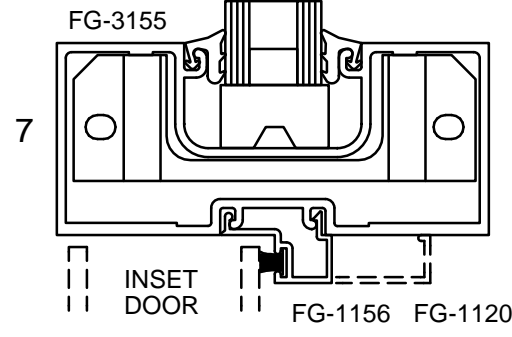

FRONT SET

SINGLE ACTING
GEAR HINGE