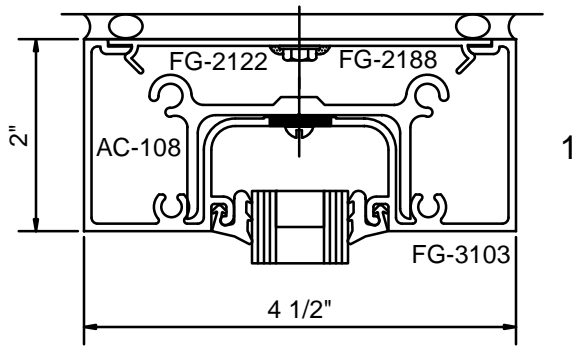

SERIES 3000 MULTIPLANE - RUGGED DOOR & FRAME