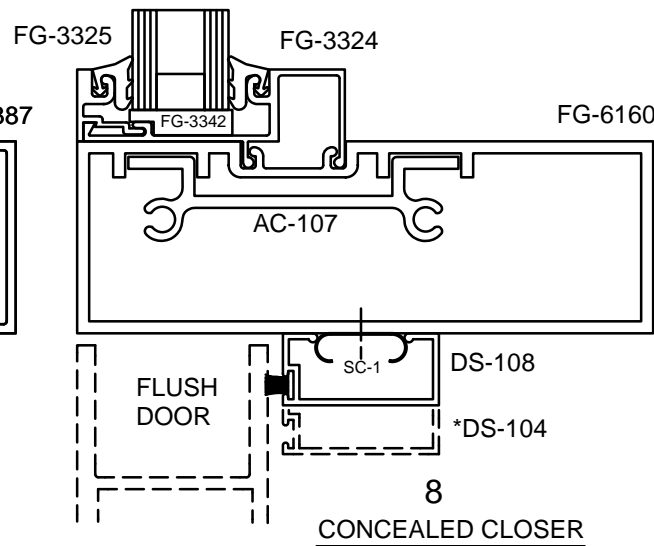

* Alternate door stop as required.

SERIES 6000 MULTIPLANE - RUGGED DOOR & FRAME

STANDARD

OPTIONS

FRONT SET

1
TRANSOM HEADER

2
SURFACE CLOSER

2
SURFACE CLOSER