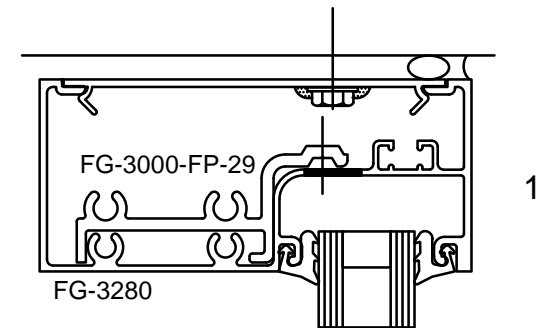

Oldcastle BuildingEnvelope™

***Rugged Doors with
Series 3000 and Series 6000 Frames***

Sereis 3000 Multiplane 2" x 4 1/2"

Sereis 6000 Multiplane 2" x 6"

SERIES 3000 MULTIPLANE - RUGGED DOOR & FRAME

Note: Ref Installation Manual for additional info. * Alternate door stop as required.