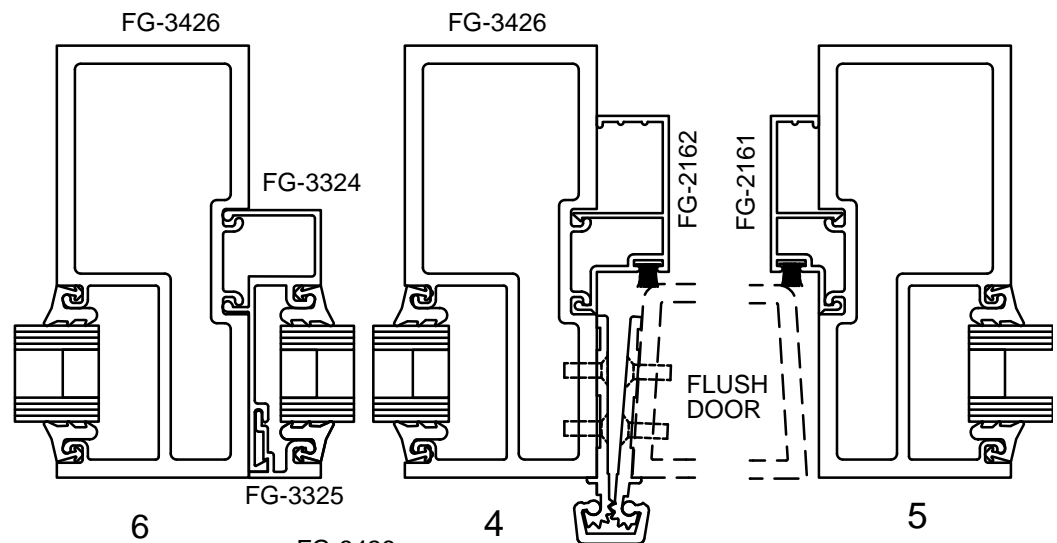

SINGLE ACTING
GEAR HINGE

Note: Ref Installation Manual for additional info.

* Alternate door stop as required.

SERIES 3000 MULTIPLANE-RUGGED DOOR & FRAME

BACK SET

SINGLE ACTING
GEAR HINGE

NO TRANSOM / SIDELIGHT