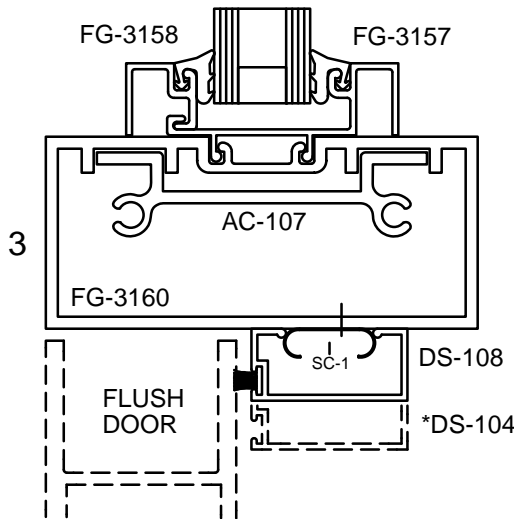

FRONT SET

SINGLE ACTING
GEAR HINGE