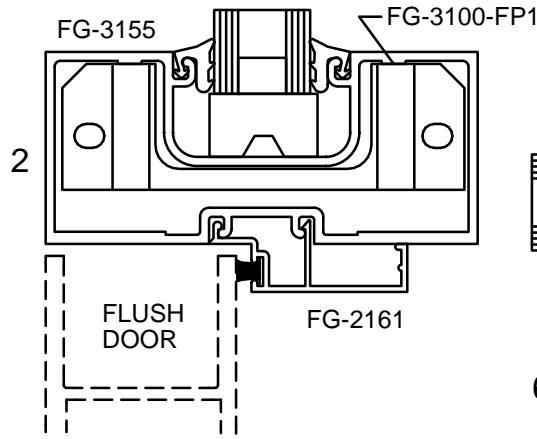

FRONT SET

SINGLE ACTING
GEAR HINGE