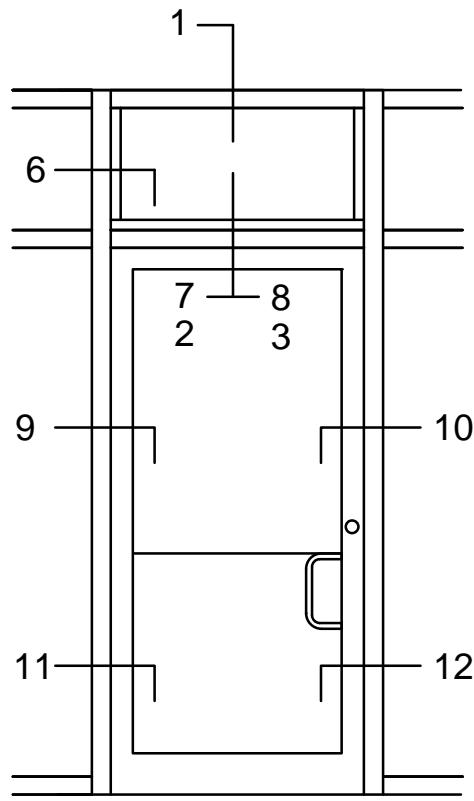

OPTIONS

CENTER SET