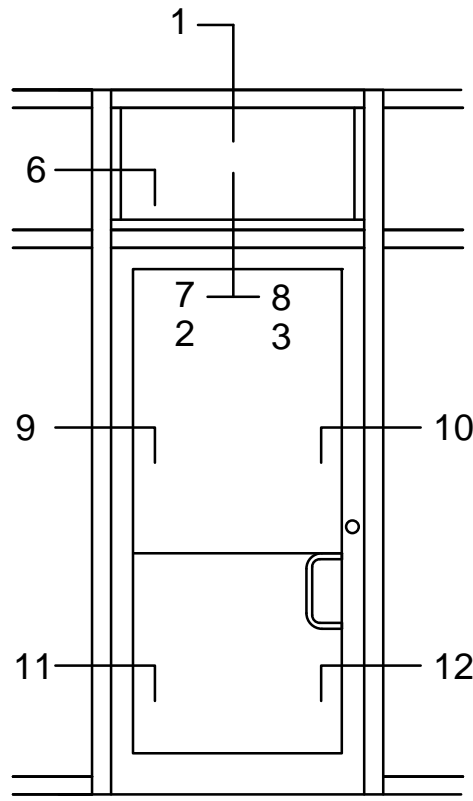

OPTIONS

FRONT SET