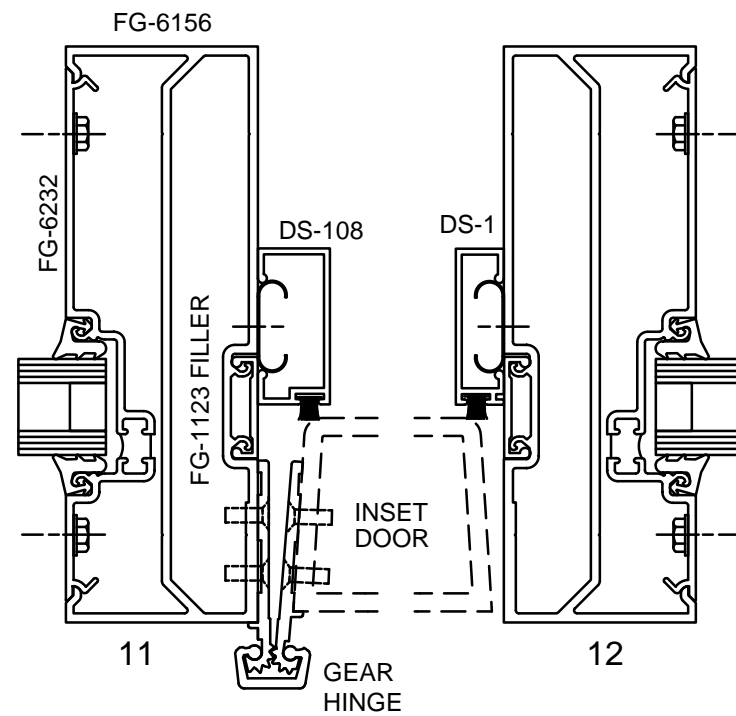

Note: Ref Installation Manual for additional info.

* Alternate door stop as required.

SERIES 6000 MULTIPLANE - RUGGED DOOR & FRAME

STANDARD

OPTIONS

CENTER SET

Note: Ref Installation Manual for additional info.