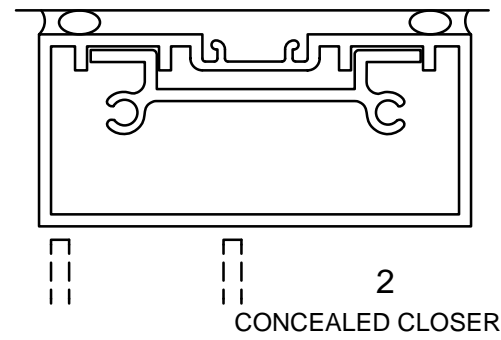

SINGLE ACTING
GEAR HINGE

Note: Ref Installation Manual for additional info.

* Alternate door stop as required.

SERIES 3000 MULTIPLANE-RUGGED DOOR & FRAME

BACK SET

SINGLE ACTING
GEAR HINGE

NO TRANSOM / SIDELIGHT