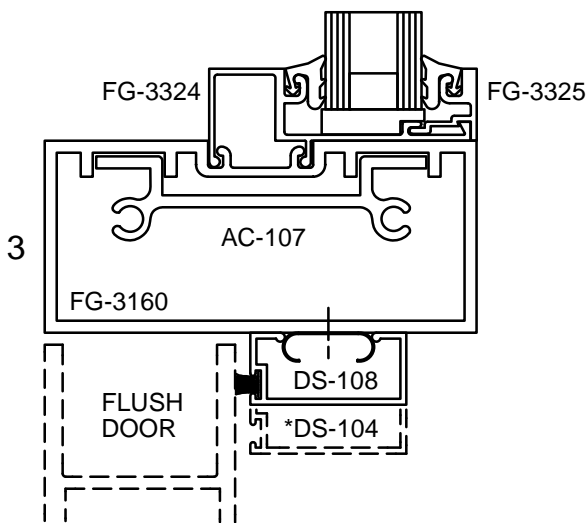

SINGLE ACTING
GEAR HINGE

Note: Ref Installation Manual for additional info.

* Alternate door stop as required.

SERIES 3000 MULTIPLANE-RUGGED DOOR & FRAME

BACK SET

SINGLE ACTING
GEAR HINGE

NO TRANSOM / SIDELIGHT