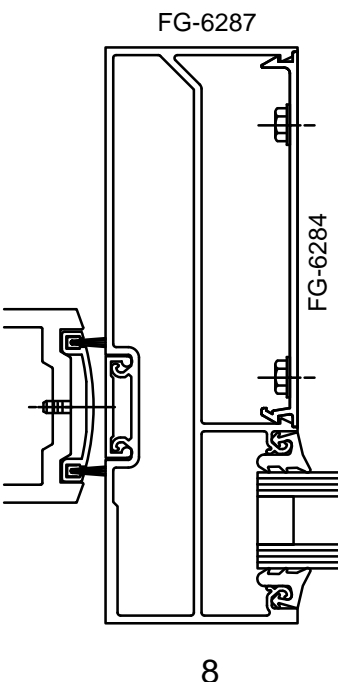

* Alternate door stop as required.

SERIES 6000 MULTIPLANE - RUGGED DOOR & FRAME

CENTER SET

FRONT SET

DOUBLE ACTING

CENTER SET

FRONT SET

Note: Ref Installation Manual for additional info.