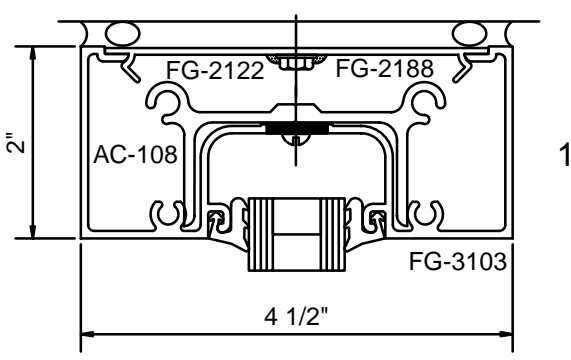

Oldcastle BuildingEnvelope™

***Rugged Doors with
Series 3000 and Series 6000 Frames***

Sereis 3000 Multiplane 2" x 4 1/2"

Sereis 6000 Multiplane 2" x 6"

SERIES 3000 MULTIPLANE - RUGGED DOOR & FRAME

Note: Ref Installation Manual for additional info. * Alternate door stop as required.