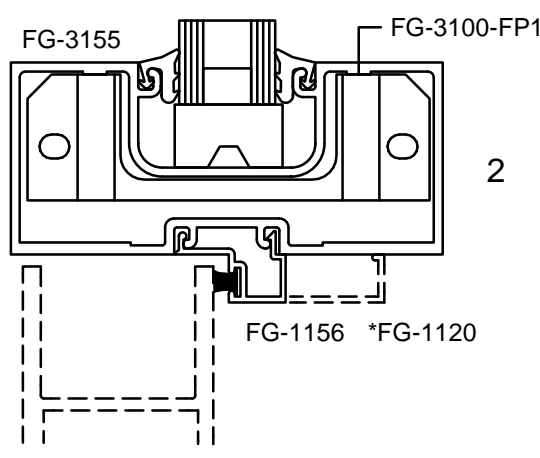

Oldcastle BuildingEnvelope™

***Rugged Doors with
Series 3000 and Series 6000 Frames***

Sereis 3000 Multiplane 2" x 4 1/2"

Sereis 6000 Multiplane 2" x 6"

SERIES 3000 MULTIPLANE - RUGGED DOOR & FRAME

Note: Ref Installation Manual for additional info. * Alternate door stop as required.