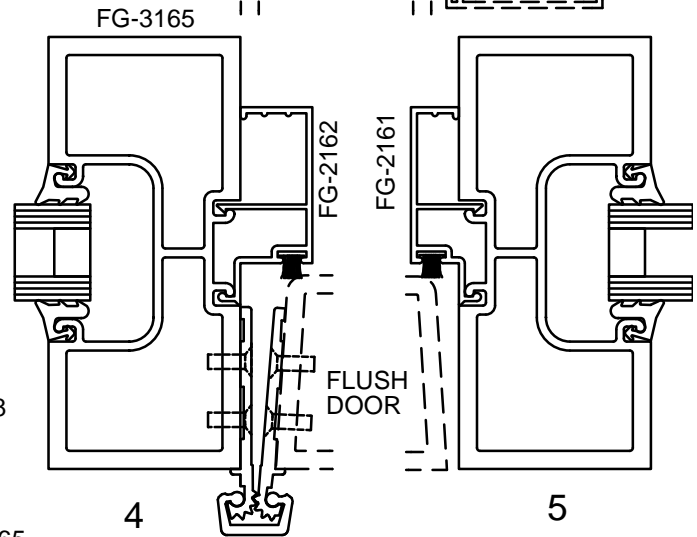

FRONT SET

SINGLE ACTING
GEAR HINGE