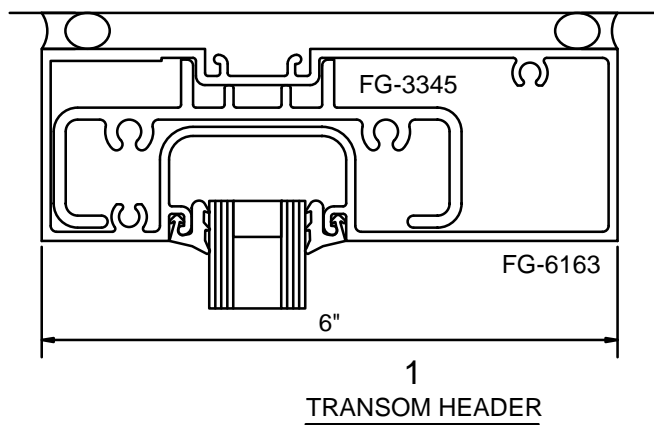

Note: Ref Installation Manual for additional info.

* Alternate door stop as required.

SERIES 6000 MULTIPLANE - RUGGED DOOR & FRAME

STANDARD

OPTIONS

CENTER SET

Note: Ref Installation Manual for additional info.