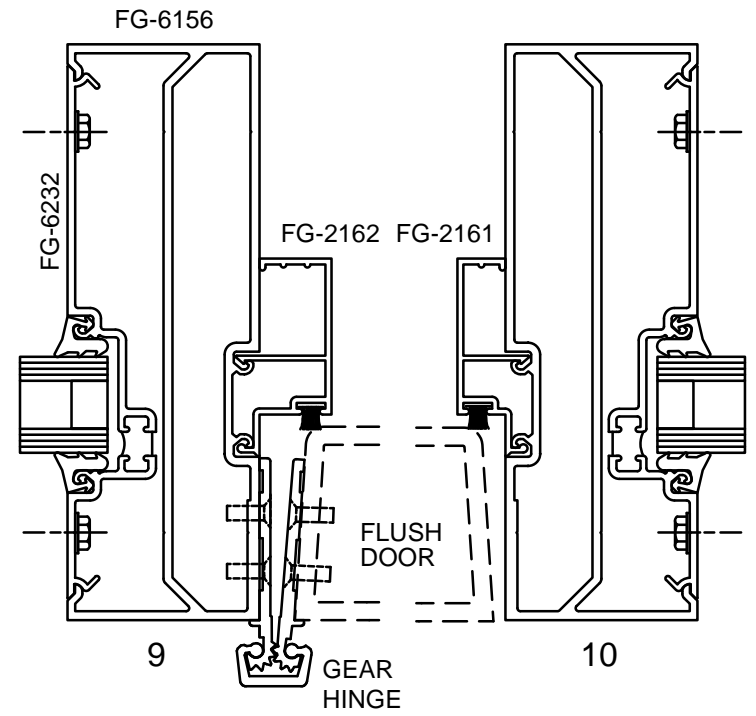

Note: Ref Installation Manual for additional info.

* Alternate door stop as required.

SERIES 6000 MULTIPLANE - RUGGED DOOR & FRAME

STANDARD

OPTIONS

CENTER SET

Note: Ref Installation Manual for additional info.