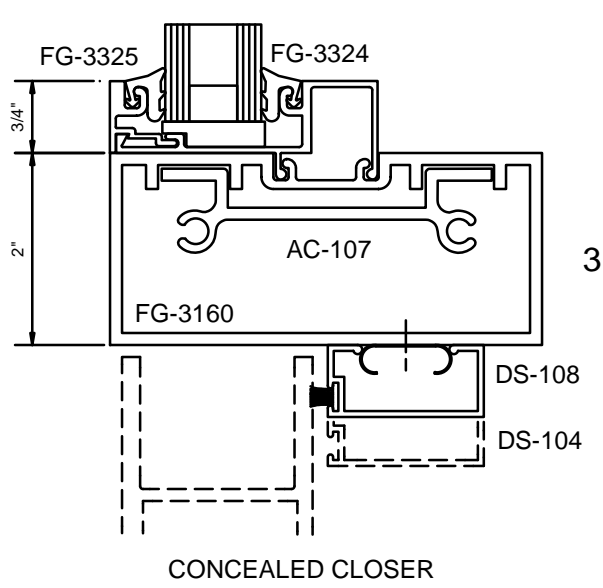

Oldcastle BuildingEnvelope™

***Rugged Doors with
Series 3000 and Series 6000 Frames***

Sereis 3000 Multiplane 2" x 4 1/2"

Sereis 6000 Multiplane 2" x 6"

SERIES 3000 MULTIPLANE - RUGGED DOOR & FRAME

Note: Ref Installation Manual for additional info. * Alternate door stop as required.