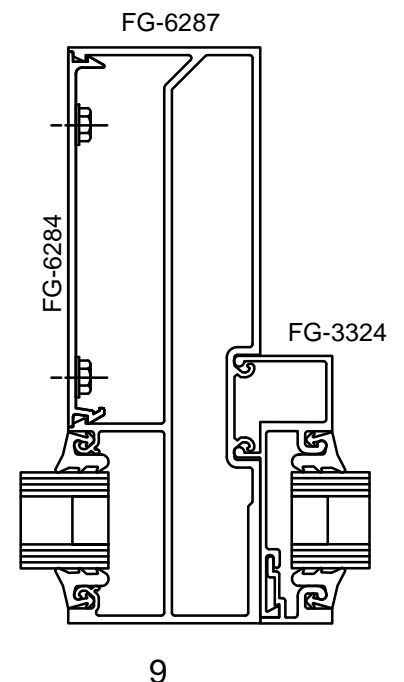

* Alternate door stop as required.

SERIES 6000 MULTIPLANE - RUGGED DOOR & FRAME

CENTER SET

FRONT SET

DOUBLE ACTING

CENTER SET

FRONT SET

Note: Ref Installation Manual for additional info.