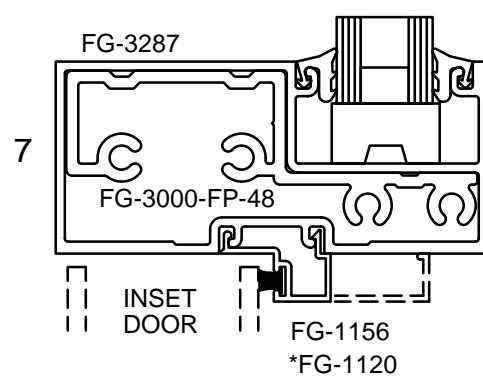

SINGLE ACTING
GEAR HINGE

Note: Ref Installation Manual for additional info.

* Alternate door stop as required.

SERIES 3000 MULTIPLANE-RUGGED DOOR & FRAME

BACK SET

SINGLE ACTING
GEAR HINGE

NO TRANSOM / SIDELIGHT