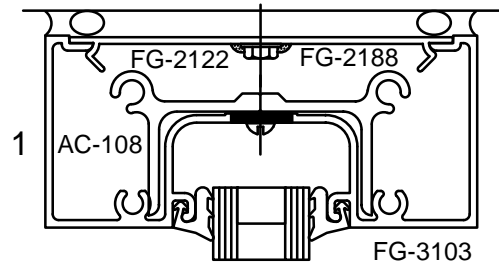

FRONT SET

SINGLE ACTING
GEAR HINGE