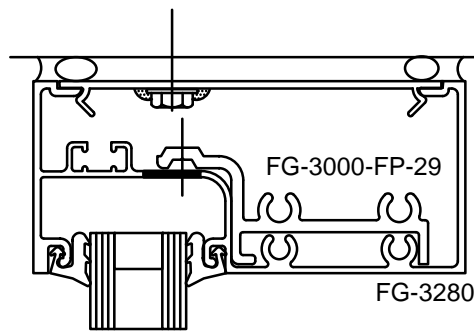

SERIES 3000 MULTIPLANE - RUGGED DOOR & FRAME