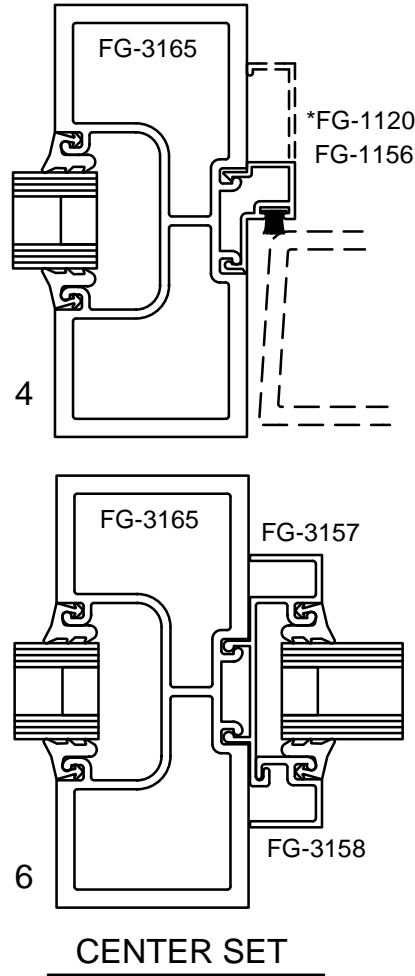

Oldcastle BuildingEnvelope™

***Rugged Doors with
Series 3000 and Series 6000 Frames***

Sereis 3000 Multiplane 2" x 4 1/2"

Sereis 6000 Multiplane 2" x 6"

SERIES 3000 MULTIPLANE - RUGGED DOOR & FRAME

Note: Ref Installation Manual for additional info. * Alternate door stop as required.