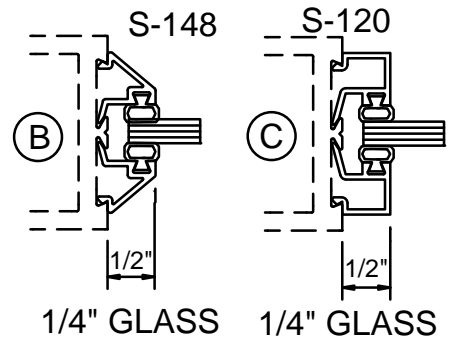

MEDIUM STILE TOP RAILS

1

NARROW STILE TOP RAIL

3

WIDE STILE TOP RAIL

1/4" GLASS 1/4" GLASS

3/8" GLASS 5/8" GLASS

1" GLASS