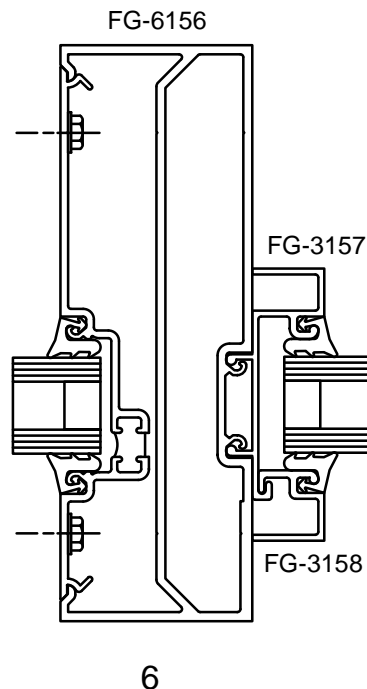

Note: Ref Installation Manual for additional info.

* Alternate door stop as required.

SERIES 6000 MULTIPLANE - RUGGED DOOR & FRAME

STANDARD

OPTIONS

CENTER SET

Note: Ref Installation Manual for additional info.