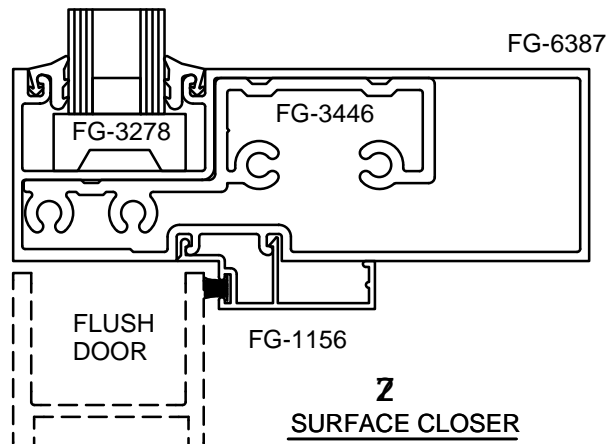

* Alternate door stop as required.

SERIES 6000 MULTIPLANE - RUGGED DOOR & FRAME

STANDARD

OPTIONS

FRONT SET

1
TRANSOM HEADER

2
SURFACE CLOSER

2
SURFACE CLOSER