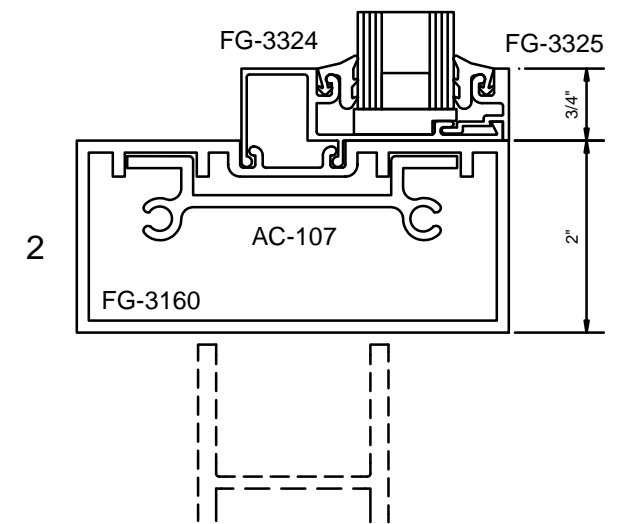

SERIES 3000 MULTIPLANE - RUGGED DOOR & FRAME