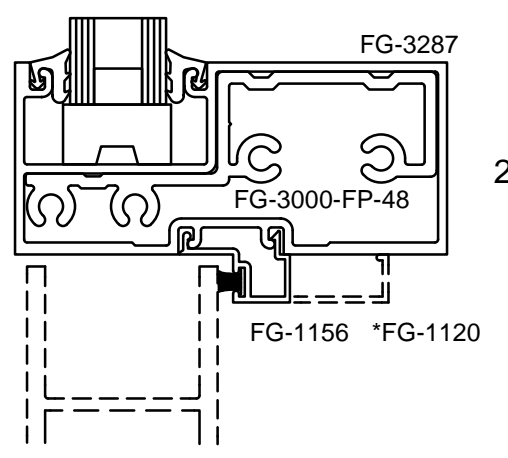

Oldcastle BuildingEnvelope™

***Rugged Doors with
Series 3000 and Series 6000 Frames***

Sereis 3000 Multiplane 2" x 4 1/2"

Sereis 6000 Multiplane 2" x 6"

SERIES 3000 MULTIPLANE - RUGGED DOOR & FRAME

Note: Ref Installation Manual for additional info. * Alternate door stop as required.