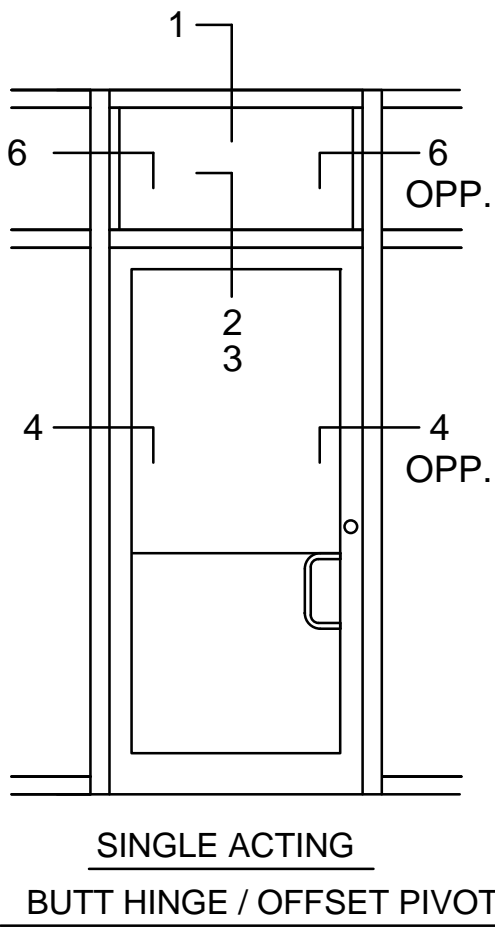

Oldcastle BuildingEnvelope™

***Rugged Doors with
Series 3000 and Series 6000 Frames***

Sereis 3000 Multiplane 2" x 4 1/2"

Sereis 6000 Multiplane 2" x 6"

SERIES 3000 MULTIPLANE - RUGGED DOOR & FRAME

Note: Ref Installation Manual for additional info. * Alternate door stop as required.