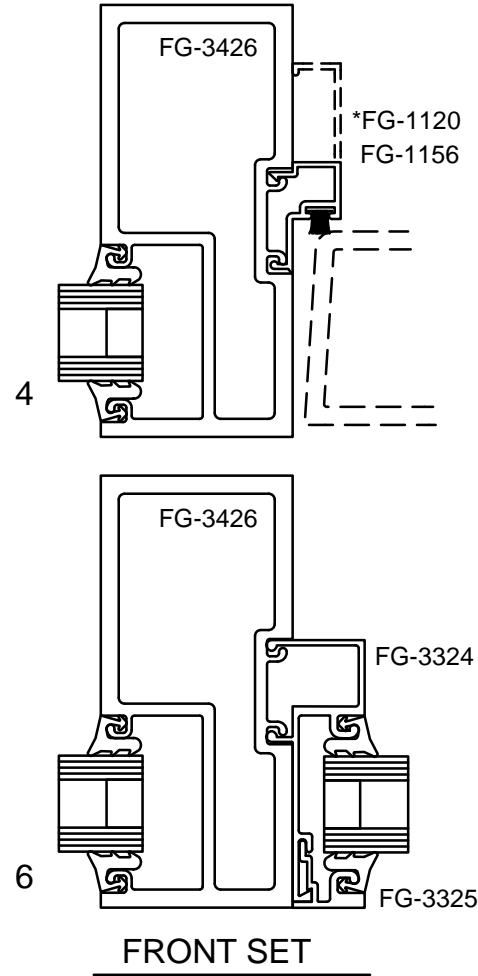

Oldcastle BuildingEnvelope™

***Rugged Doors with
Series 3000 and Series 6000 Frames***

Sereis 3000 Multiplane 2" x 4 1/2"

Sereis 6000 Multiplane 2" x 6"

SERIES 3000 MULTIPLANE - RUGGED DOOR & FRAME

Note: Ref Installation Manual for additional info. * Alternate door stop as required.