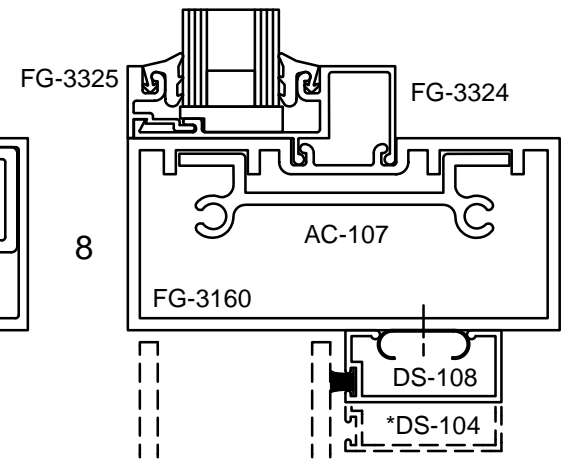

SERIES 3000 MULTIPLANE - RUGGED DOOR & FRAME

CENTER SET

FRONT SET

BACK SET

SERIES 3000 MULTIPLANE - RUGGED DOOR & FRAME

CENTER SET

SINGLE ACTING
GEAR HINGE

FRONT SET

SINGLE ACTING
GEAR HINGE

Note: Ref Installation Manual for additional info.

* Alternate door stop as required.

SERIES 3000 MULTIPLANE-RUGGED DOOR & FRAME

BACK SET

SINGLE ACTING
GEAR HINGE

NO TRANSOM / SIDELIGHT