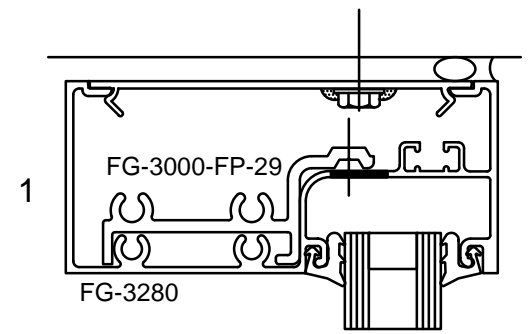

SERIES 3000 MULTIPLANE - RUGGED DOOR & FRAME