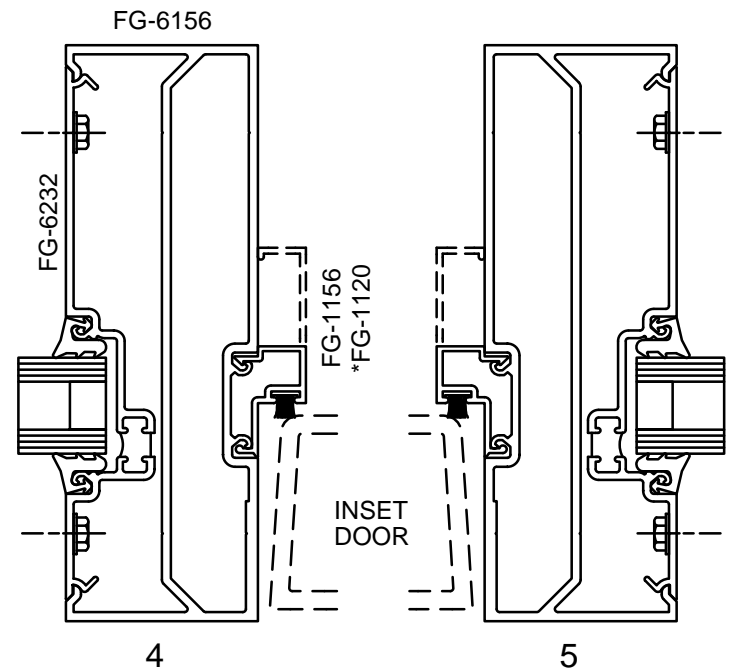

Note: Ref Installation Manual for additional info.

* Alternate door stop as required.

SERIES 6000 MULTIPLANE - RUGGED DOOR & FRAME

STANDARD

OPTIONS

CENTER SET

Note: Ref Installation Manual for additional info.