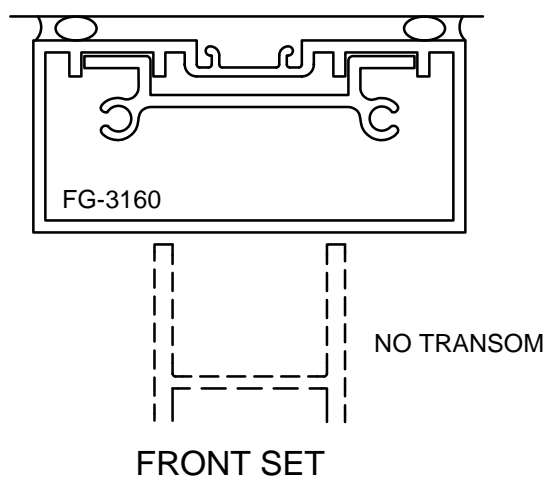

SERIES 3000 MULTIPLANE - RUGGED DOOR & FRAME