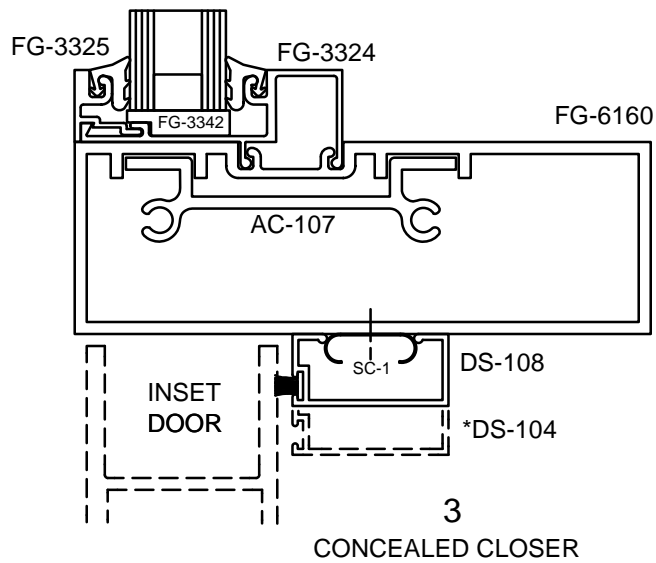

3
CONCEALED CLOSER