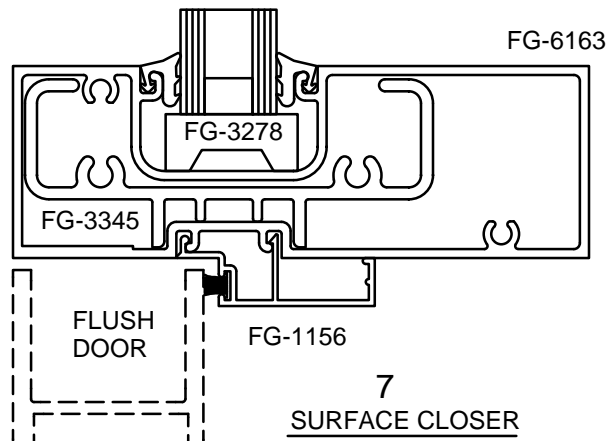

Note: Ref Installation Manual for additional info.

* Alternate door stop as required.

SERIES 6000 MULTIPLANE - RUGGED DOOR & FRAME

STANDARD

OPTIONS

CENTER SET

Note: Ref Installation Manual for additional info.