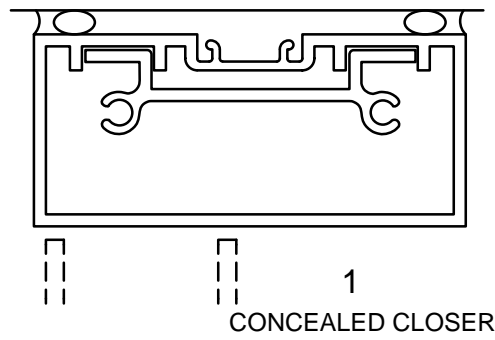

SINGLE ACTING
GEAR HINGE

Note: Ref Installation Manual for additional info.

* Alternate door stop as required.

SERIES 3000 MULTIPLANE-RUGGED DOOR & FRAME

BACK SET

SINGLE ACTING
GEAR HINGE

NO TRANSOM / SIDELIGHT