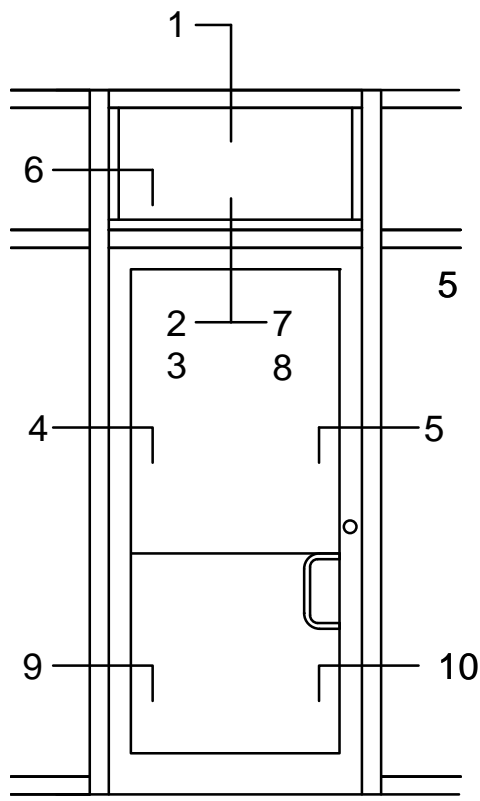

SERIES 3000 MULTIPLANE-RUGGED DOOR & FRAME

BACK SET

SINGLE ACTING
GEAR HINGE