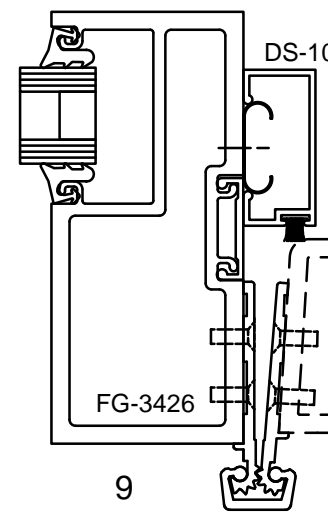

SINGLE ACTING
GEAR HINGE

Note: Ref Installation Manual for additional info.

* Alternate door stop as required.

SERIES 3000 MULTIPLANE-RUGGED DOOR & FRAME

BACK SET

SINGLE ACTING
GEAR HINGE

NO TRANSOM / SIDELIGHT