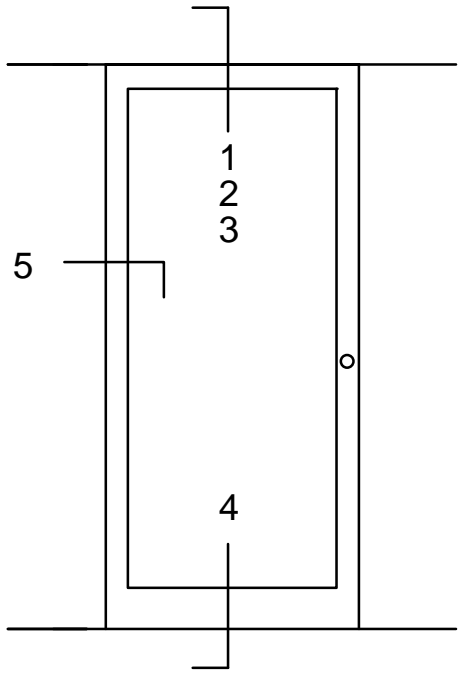

RUGGED DOOR STILES AND RAILS

SINGLE ACTING