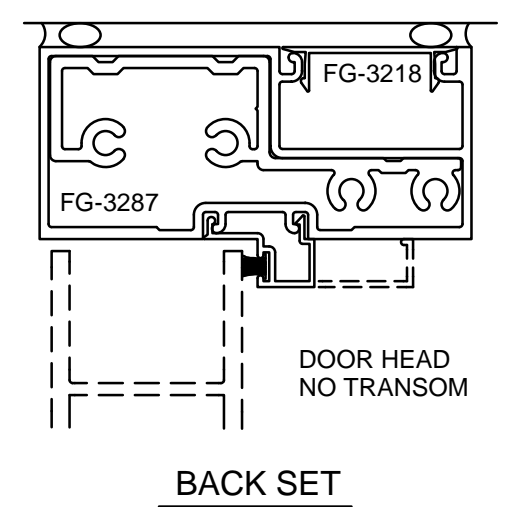

Oldcastle BuildingEnvelope™

***Rugged Doors with
Series 3000 and Series 6000 Frames***

Sereis 3000 Multiplane 2" x 4 1/2"

Sereis 6000 Multiplane 2" x 6"

SERIES 3000 MULTIPLANE - RUGGED DOOR & FRAME

Note: Ref Installation Manual for additional info. * Alternate door stop as required.