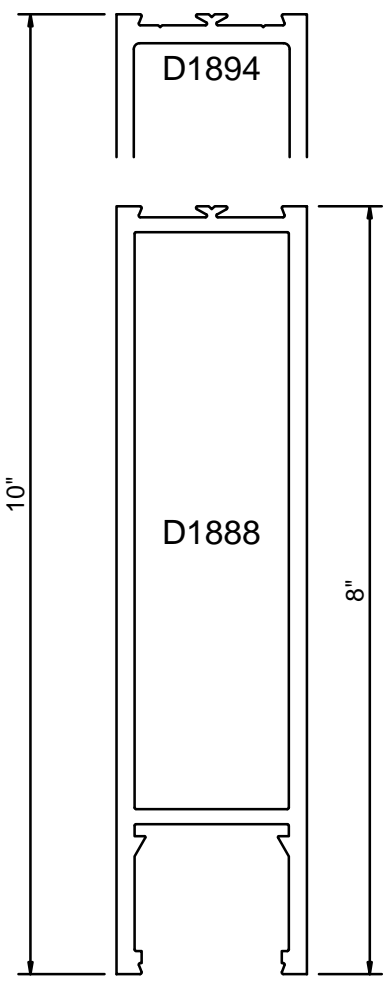

WIDE STILE

BOTTOM RAIL

4