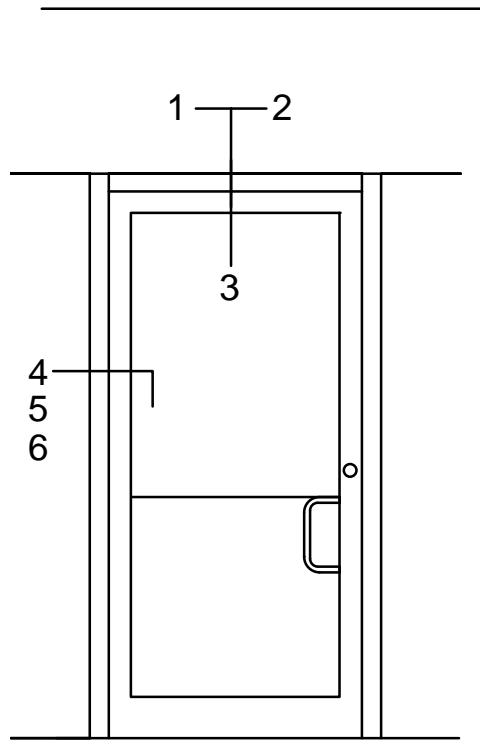

SINGLE ACTING
GEAR HINGE

Note: Ref Installation Manual for additional info.

* Alternate door stop as required.

SERIES 3000 MULTIPLANE-RUGGED DOOR & FRAME

BACK SET

SINGLE ACTING
GEAR HINGE

NO TRANSOM / SIDELIGHT