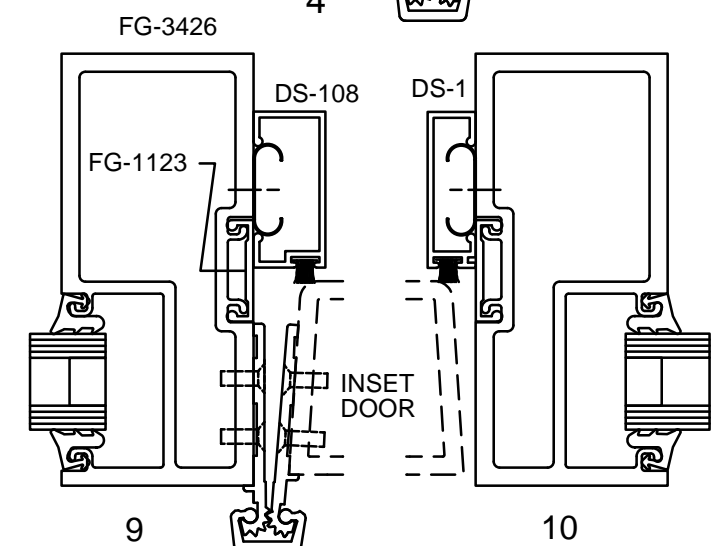

SINGLE ACTING
GEAR HINGE

Note: Ref Installation Manual for additional info.

* Alternate door stop as required.

SERIES 3000 MULTIPLANE-RUGGED DOOR & FRAME

BACK SET

SINGLE ACTING
GEAR HINGE

NO TRANSOM / SIDELIGHT