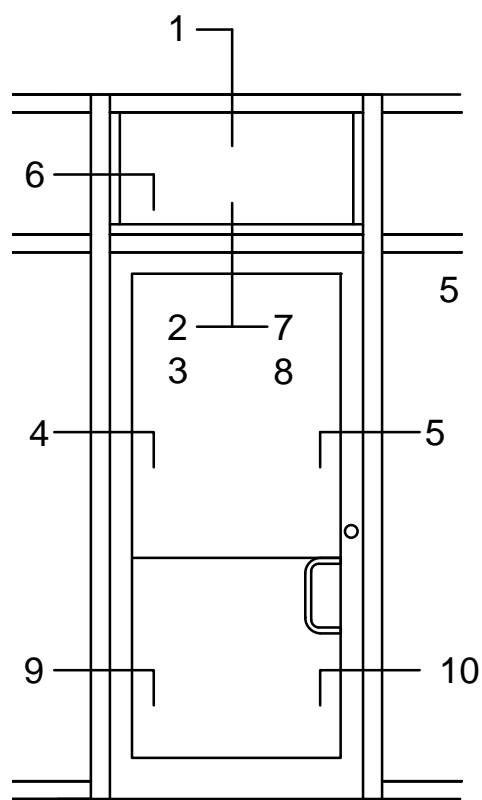

SERIES 3000 MULTIPLANE - RUGGED DOOR & FRAME

CENTER SET

FRONT SET

BACK SET

SERIES 3000 MULTIPLANE - RUGGED DOOR & FRAME

CENTER SET

SINGLE ACTING
GEAR HINGE

FRONT SET