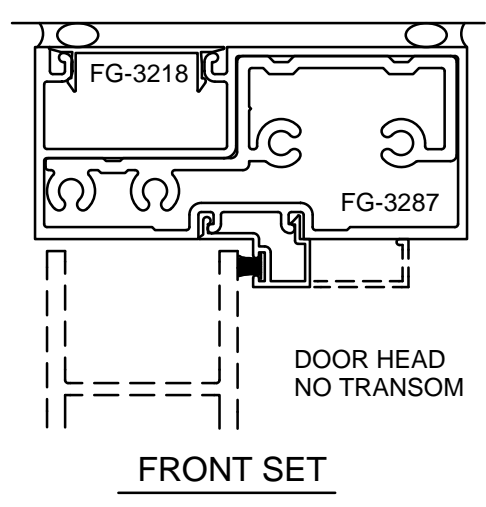

Oldcastle BuildingEnvelope™

***Rugged Doors with
Series 3000 and Series 6000 Frames***

Sereis 3000 Multiplane 2" x 4 1/2"

Sereis 6000 Multiplane 2" x 6"

SERIES 3000 MULTIPLANE - RUGGED DOOR & FRAME

Note: Ref Installation Manual for additional info. * Alternate door stop as required.