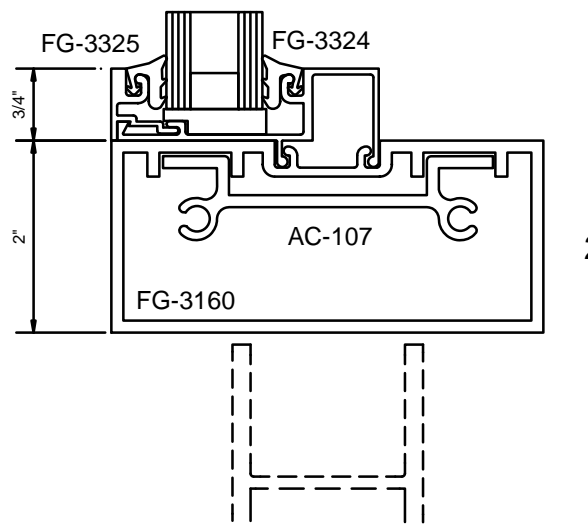

SERIES 3000 MULTIPLANE - RUGGED DOOR & FRAME