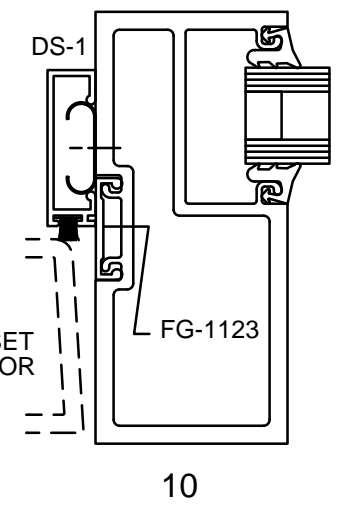

SINGLE ACTING
GEAR HINGE

Note: Ref Installation Manual for additional info.

* Alternate door stop as required.

SERIES 3000 MULTIPLANE-RUGGED DOOR & FRAME

BACK SET

SINGLE ACTING
GEAR HINGE

NO TRANSOM / SIDELIGHT