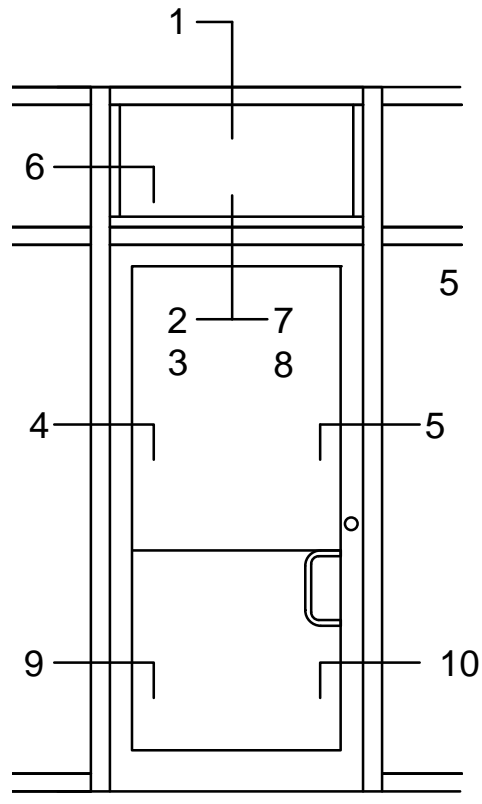

SERIES 3000 MULTIPLANE - RUGGED DOOR & FRAME

CENTER SET

FRONT SET

BACK SET

SERIES 3000 MULTIPLANE - RUGGED DOOR & FRAME

CENTER SET

SINGLE ACTING
GEAR HINGE

FRONT SET