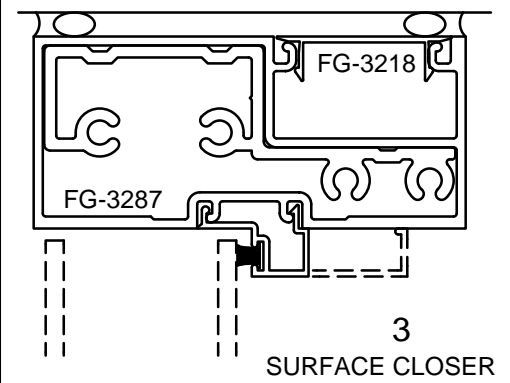

SINGLE ACTING
GEAR HINGE

Note: Ref Installation Manual for additional info.

* Alternate door stop as required.

SERIES 3000 MULTIPLANE-RUGGED DOOR & FRAME

BACK SET

SINGLE ACTING
GEAR HINGE

NO TRANSOM / SIDELIGHT