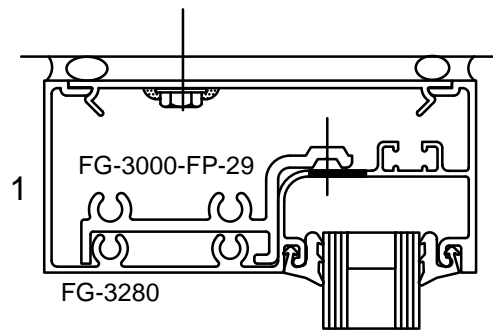

SINGLE ACTING
GEAR HINGE

Note: Ref Installation Manual for additional info.

* Alternate door stop as required.

SERIES 3000 MULTIPLANE-RUGGED DOOR & FRAME

BACK SET

SINGLE ACTING
GEAR HINGE

NO TRANSOM / SIDELIGHT