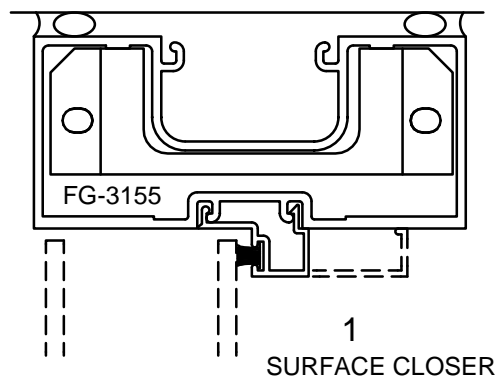

SINGLE ACTING
GEAR HINGE

Note: Ref Installation Manual for additional info.

* Alternate door stop as required.

SERIES 3000 MULTIPLANE-RUGGED DOOR & FRAME

BACK SET

SINGLE ACTING
GEAR HINGE

NO TRANSOM / SIDELIGHT