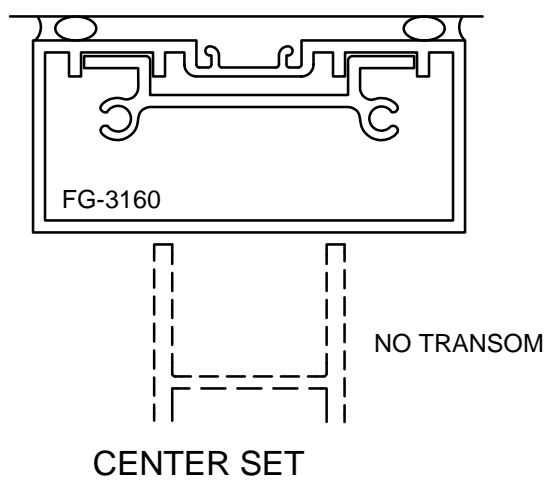

SERIES 3000 MULTIPLANE - RUGGED DOOR & FRAME