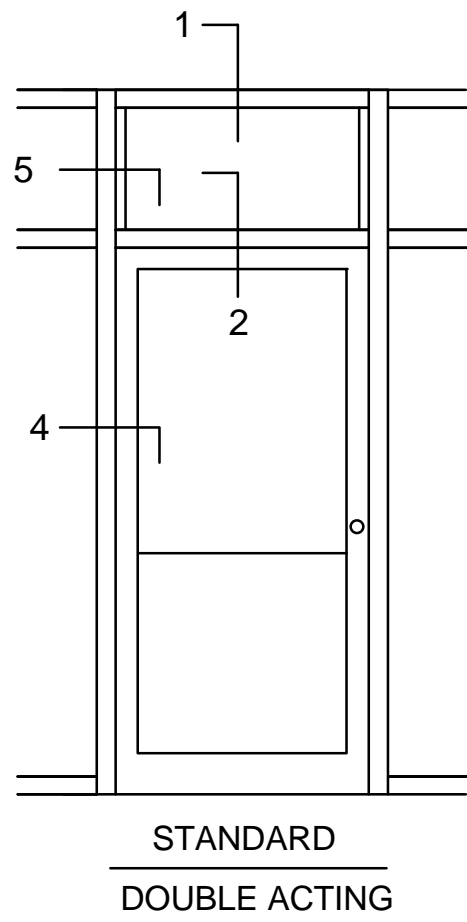

SERIES 3000 MULTIPLANE - RUGGED DOOR & FRAME

CENTER SET