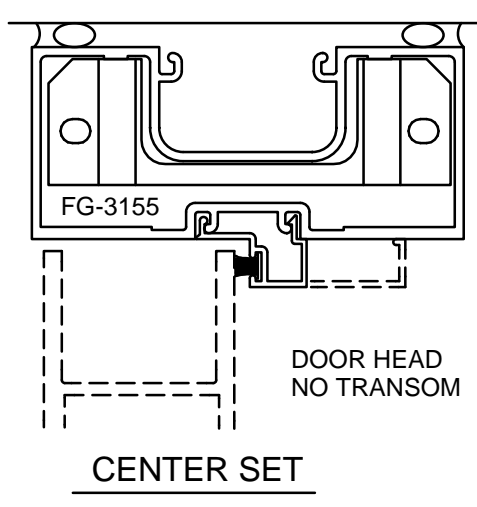

Oldcastle BuildingEnvelope™

***Rugged Doors with
Series 3000 and Series 6000 Frames***

Sereis 3000 Multiplane 2" x 4 1/2"

Sereis 6000 Multiplane 2" x 6"

SERIES 3000 MULTIPLANE - RUGGED DOOR & FRAME

Note: Ref Installation Manual for additional info. * Alternate door stop as required.