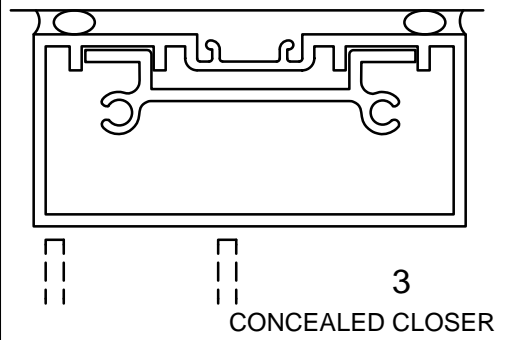

SINGLE ACTING
GEAR HINGE

Note: Ref Installation Manual for additional info.

* Alternate door stop as required.

SERIES 3000 MULTIPLANE-RUGGED DOOR & FRAME

BACK SET

SINGLE ACTING
GEAR HINGE

NO TRANSOM / SIDELIGHT