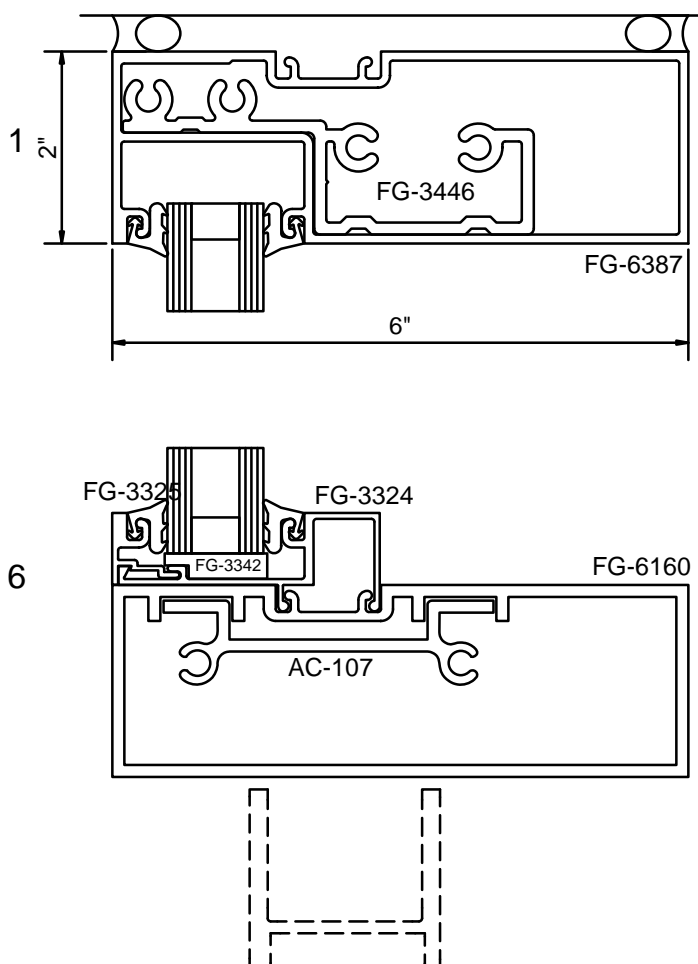

* Alternate door stop as required.

SERIES 6000 MULTIPLANE - RUGGED DOOR & FRAME

CENTER SET

FRONT SET

DOUBLE ACTING

CENTER SET

FRONT SET

Note: Ref Installation Manual for additional info.