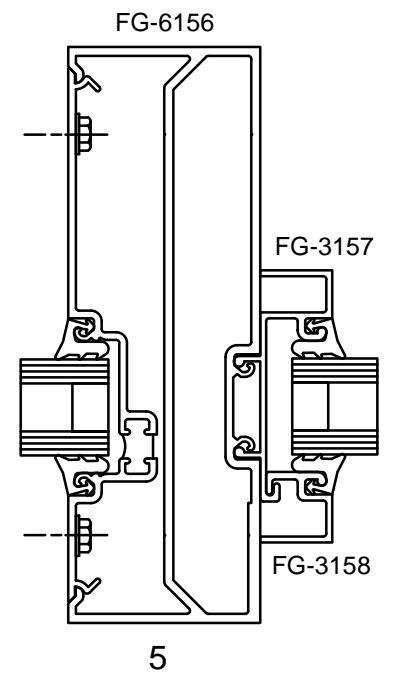

* Alternate door stop as required.

SERIES 6000 MULTIPLANE - RUGGED DOOR & FRAME

CENTER SET

FRONT SET

DOUBLE ACTING

CENTER SET

FRONT SET

Note: Ref Installation Manual for additional info.