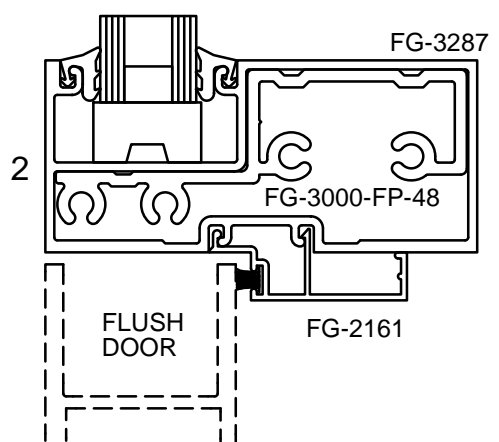

SERIES 3000 MULTIPLANE - RUGGED DOOR & FRAME

CENTER SET

FRONT SET

BACK SET

SERIES 3000 MULTIPLANE - RUGGED DOOR & FRAME

CENTER SET

SINGLE ACTING
GEAR HINGE

FRONT SET

SINGLE ACTING
GEAR HINGE

Note: Ref Installation Manual for additional info.

* Alternate door stop as required.

SERIES 3000 MULTIPLANE-RUGGED DOOR & FRAME

BACK SET

SINGLE ACTING
GEAR HINGE

NO TRANSOM / SIDELIGHT