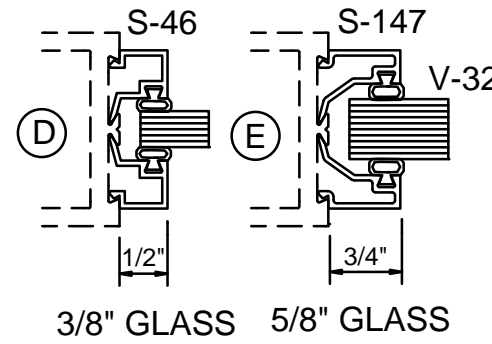

MEDIUM STILE TOP RAILS

1

NARROW STILE TOP RAIL

3

WIDE STILE TOP RAIL

1/4" GLASS 1/4" GLASS

3/8" GLASS 5/8" GLASS

1" GLASS