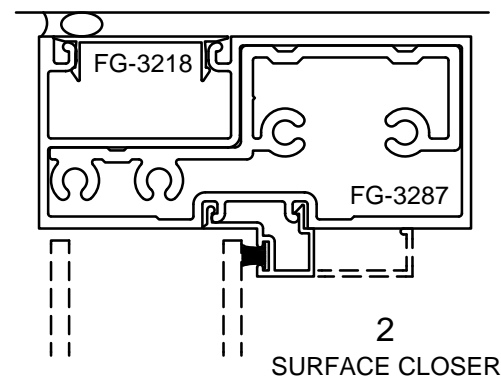

SINGLE ACTING
GEAR HINGE

Note: Ref Installation Manual for additional info.

* Alternate door stop as required.

SERIES 3000 MULTIPLANE-RUGGED DOOR & FRAME

BACK SET

SINGLE ACTING
GEAR HINGE

NO TRANSOM / SIDELIGHT