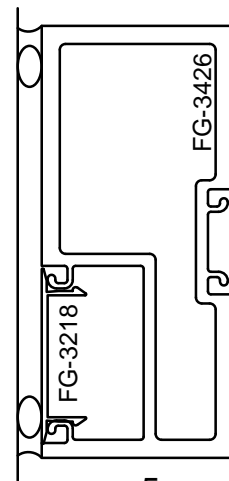

SINGLE ACTING
GEAR HINGE

Note: Ref Installation Manual for additional info.

* Alternate door stop as required.

SERIES 3000 MULTIPLANE-RUGGED DOOR & FRAME

BACK SET

SINGLE ACTING
GEAR HINGE

NO TRANSOM / SIDELIGHT