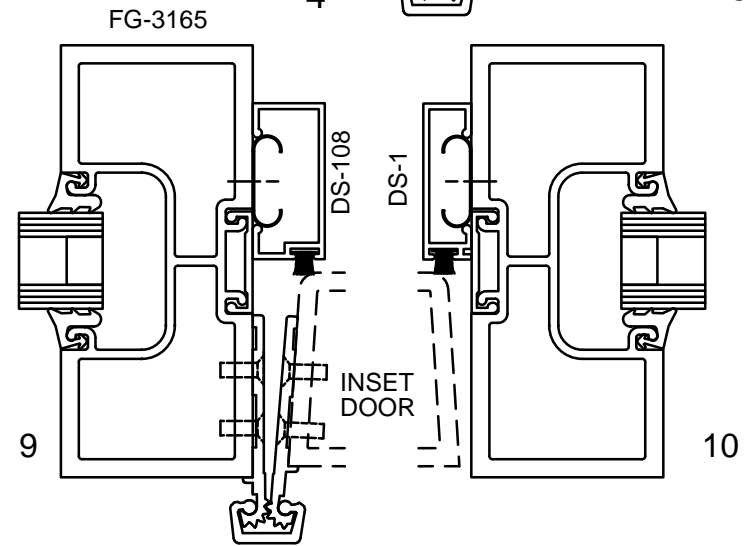

FRONT SET

SINGLE ACTING
GEAR HINGE