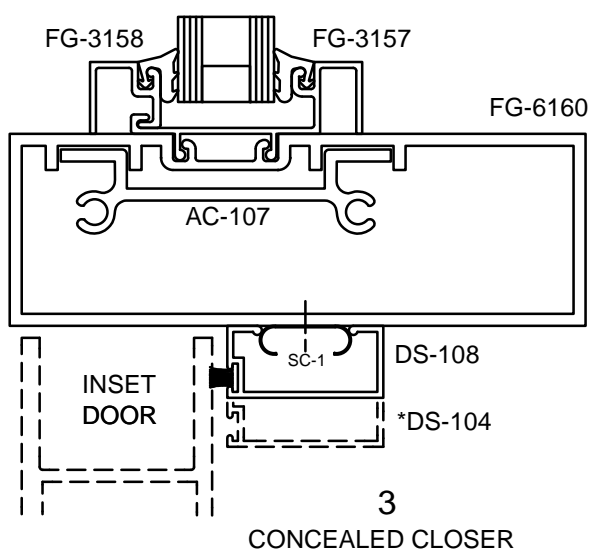

Note: Ref Installation Manual for additional info.

* Alternate door stop as required.

SERIES 6000 MULTIPLANE - RUGGED DOOR & FRAME

STANDARD

OPTIONS

CENTER SET

Note: Ref Installation Manual for additional info.