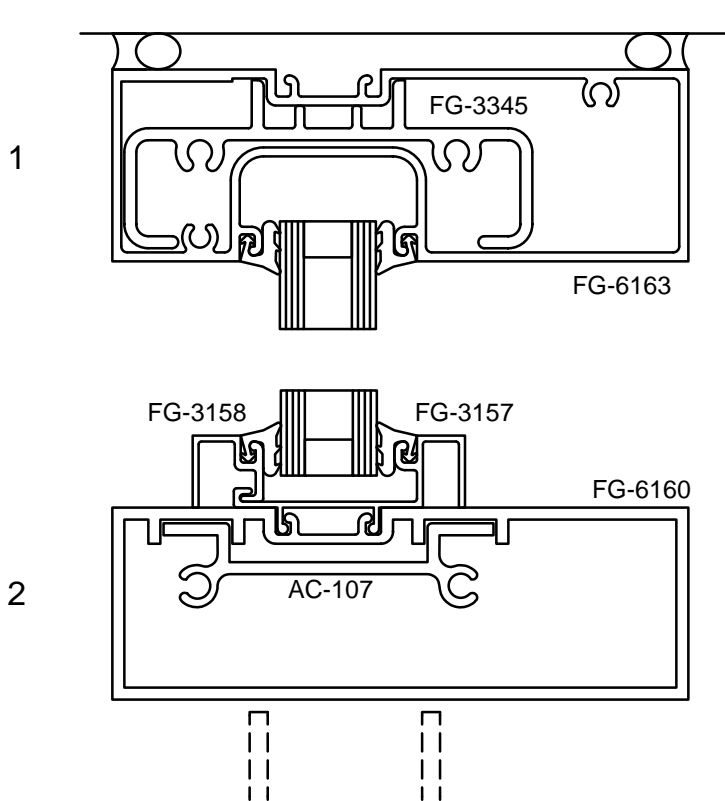

* Alternate door stop as required.

SERIES 6000 MULTIPLANE - RUGGED DOOR & FRAME

CENTER SET

FRONT SET

DOUBLE ACTING

CENTER SET

FRONT SET

Note: Ref Installation Manual for additional info.