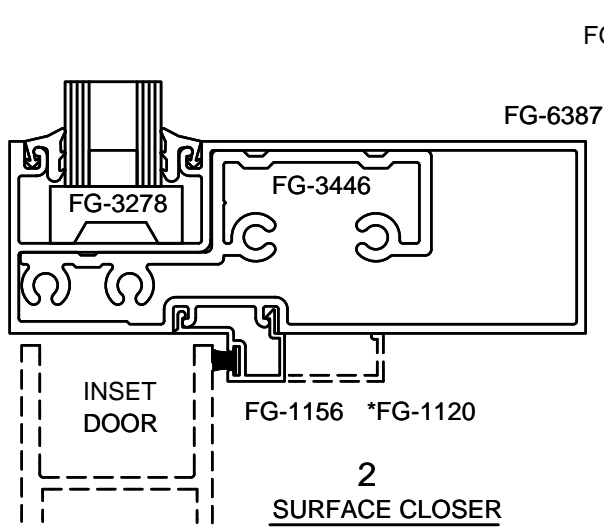

* Alternate door stop as required.

SERIES 6000 MULTIPLANE - RUGGED DOOR & FRAME

STANDARD

OPTIONS

FRONT SET

1
TRANSOM HEADER

2
SURFACE CLOSER

2
SURFACE CLOSER