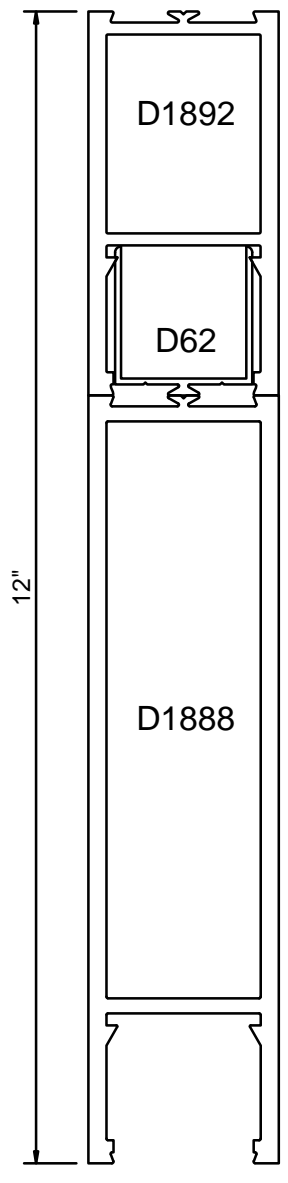

6

BOTTOM RAIL

4

OPTION