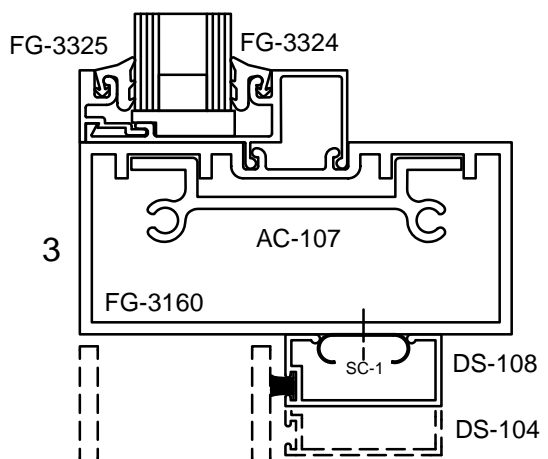

Note: Ref Installation Manual for additional info.

* Alternate door stop as required.