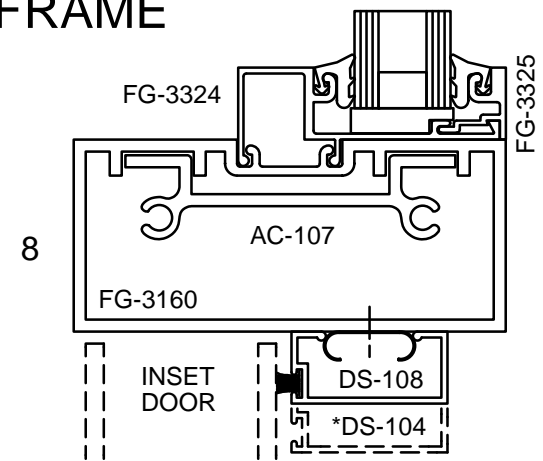

SINGLE ACTING
GEAR HINGE

Note: Ref Installation Manual for additional info.

* Alternate door stop as required.

SERIES 3000 MULTIPLANE-RUGGED DOOR & FRAME

BACK SET

SINGLE ACTING
GEAR HINGE

NO TRANSOM / SIDELIGHT

Note: Ref Installation Manual for additional info.

* Alternate door stop as required.

SERIES 6000 MULTIPLANE - RUGGED DOOR & FRAME

STANDARD

OPTIONS

CENTER SET

Note: Ref Installation Manual for additional info.