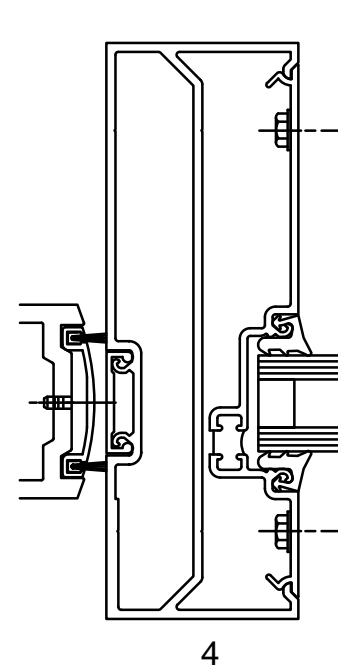

* Alternate door stop as required.

SERIES 6000 MULTIPLANE - RUGGED DOOR & FRAME

CENTER SET

FRONT SET

DOUBLE ACTING

CENTER SET

FRONT SET

Note: Ref Installation Manual for additional info.