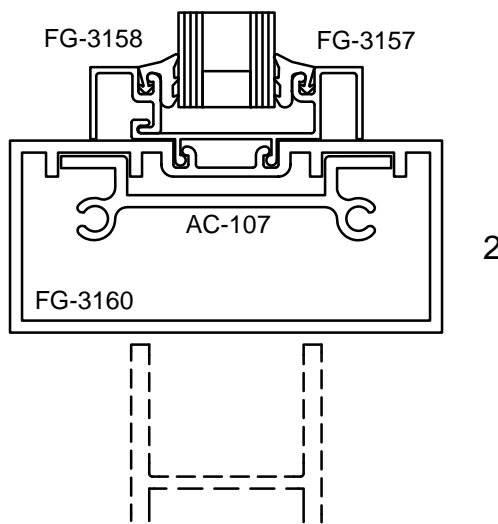

SERIES 3000 MULTIPLANE - RUGGED DOOR & FRAME