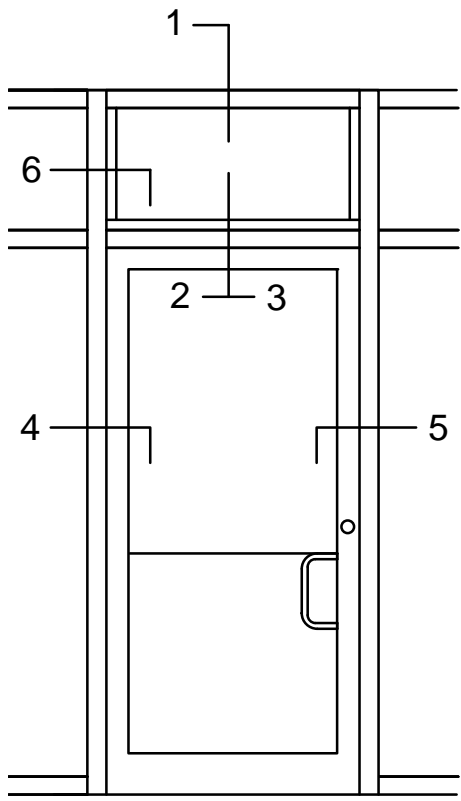

SERIES 6000 MULTIPLANE - RUGGED DOOR & FRAME

STANDARD