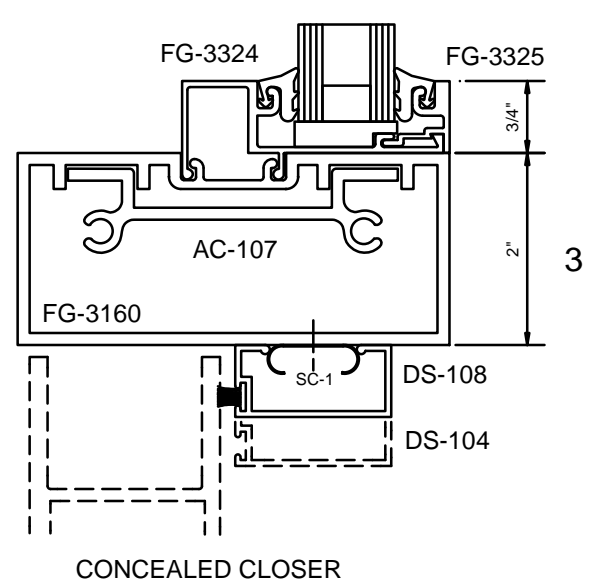

Oldcastle BuildingEnvelope™

***Rugged Doors with
Series 3000 and Series 6000 Frames***

Sereis 3000 Multiplane 2" x 4 1/2"

Sereis 6000 Multiplane 2" x 6"

SERIES 3000 MULTIPLANE - RUGGED DOOR & FRAME

Note: Ref Installation Manual for additional info. * Alternate door stop as required.