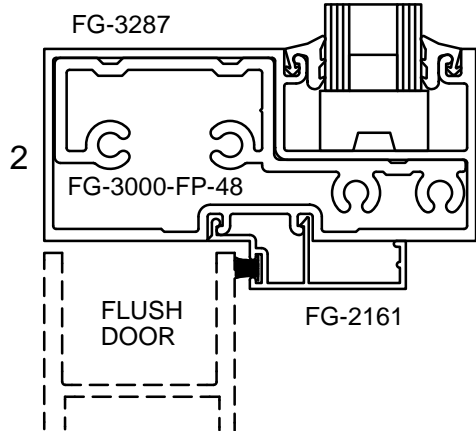

SINGLE ACTING
GEAR HINGE

Note: Ref Installation Manual for additional info.

* Alternate door stop as required.

SERIES 3000 MULTIPLANE-RUGGED DOOR & FRAME

BACK SET

SINGLE ACTING
GEAR HINGE

NO TRANSOM / SIDELIGHT