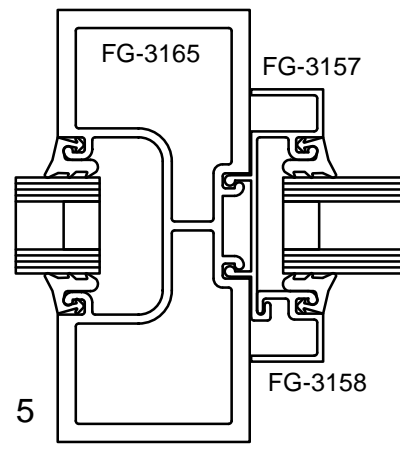

SERIES 3000 MULTIPLANE - RUGGED DOOR & FRAME

CENTER SET