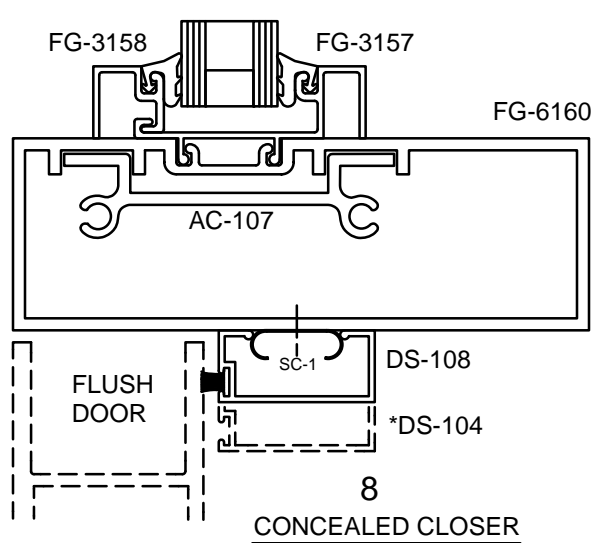

Note: Ref Installation Manual for additional info.

* Alternate door stop as required.

SERIES 6000 MULTIPLANE - RUGGED DOOR & FRAME

STANDARD

OPTIONS

CENTER SET

Note: Ref Installation Manual for additional info.