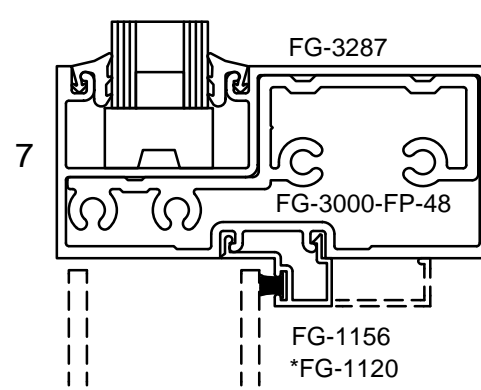

SERIES 3000 MULTIPLANE - RUGGED DOOR & FRAME

CENTER SET

FRONT SET

BACK SET

SERIES 3000 MULTIPLANE - RUGGED DOOR & FRAME

CENTER SET

SINGLE ACTING
GEAR HINGE

FRONT SET

SINGLE ACTING
GEAR HINGE

Note: Ref Installation Manual for additional info.

* Alternate door stop as required.

SERIES 3000 MULTIPLANE-RUGGED DOOR & FRAME

BACK SET

SINGLE ACTING
GEAR HINGE

NO TRANSOM / SIDELIGHT