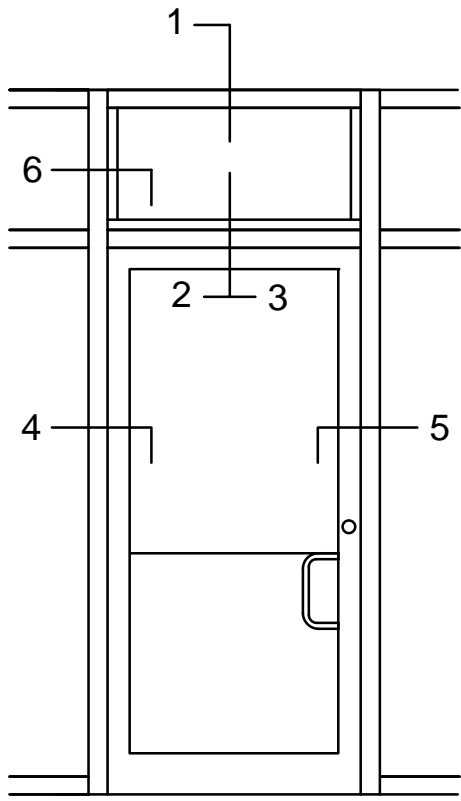

SERIES 6000 MULTIPLANE - RUGGED DOOR & FRAME

STANDARD