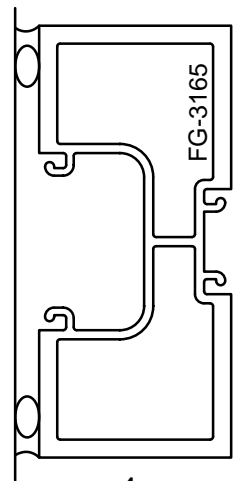

SINGLE ACTING
GEAR HINGE

Note: Ref Installation Manual for additional info.

* Alternate door stop as required.

SERIES 3000 MULTIPLANE-RUGGED DOOR & FRAME

BACK SET

SINGLE ACTING
GEAR HINGE

NO TRANSOM / SIDELIGHT