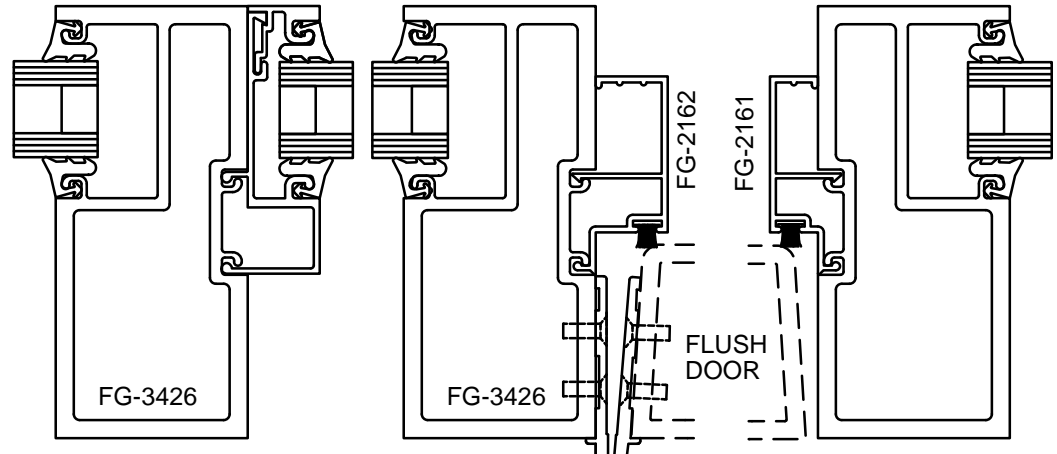

SINGLE ACTING
GEAR HINGE

Note: Ref Installation Manual for additional info.

* Alternate door stop as required.

SERIES 3000 MULTIPLANE-RUGGED DOOR & FRAME

BACK SET

SINGLE ACTING
GEAR HINGE

NO TRANSOM / SIDELIGHT