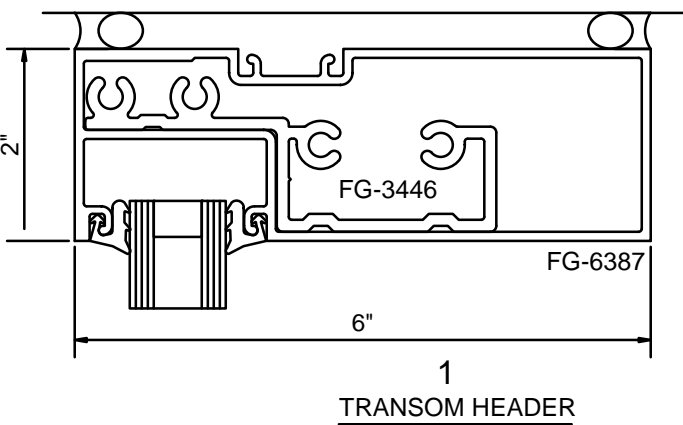

* Alternate door stop as required.

SERIES 6000 MULTIPLANE - RUGGED DOOR & FRAME

STANDARD

OPTIONS

FRONT SET

1
TRANSOM HEADER

2
SURFACE CLOSER

2
SURFACE CLOSER