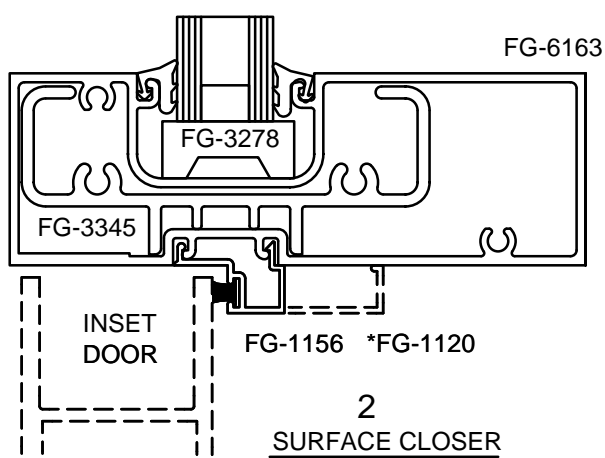

Note: Ref Installation Manual for additional info.

* Alternate door stop as required.

SERIES 6000 MULTIPLANE - RUGGED DOOR & FRAME

STANDARD

OPTIONS

CENTER SET

Note: Ref Installation Manual for additional info.