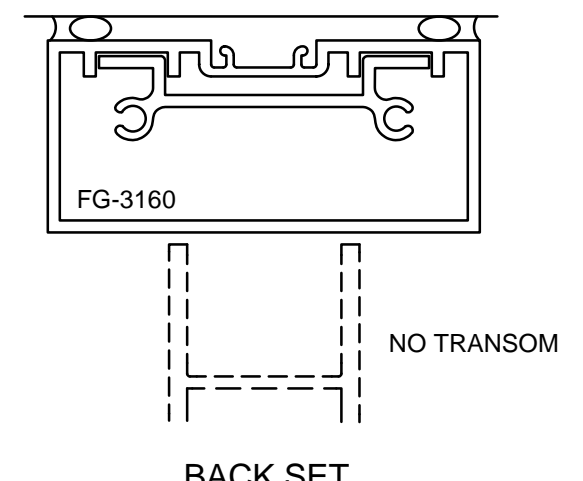

SERIES 3000 MULTIPLANE - RUGGED DOOR & FRAME