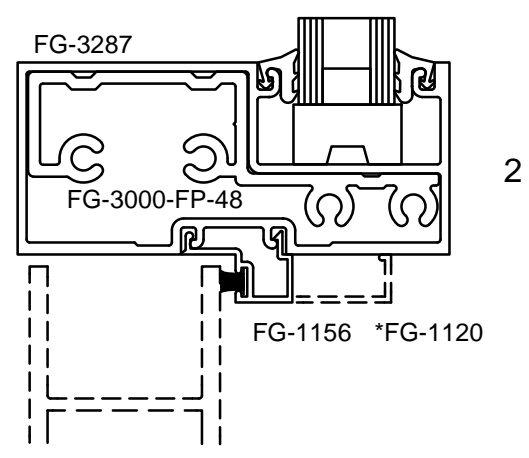

Oldcastle BuildingEnvelope™

***Rugged Doors with
Series 3000 and Series 6000 Frames***

Sereis 3000 Multiplane 2" x 4 1/2"

Sereis 6000 Multiplane 2" x 6"

SERIES 3000 MULTIPLANE - RUGGED DOOR & FRAME

Note: Ref Installation Manual for additional info. * Alternate door stop as required.