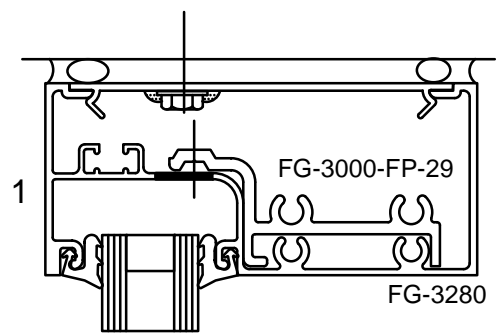

SINGLE ACTING
GEAR HINGE

Note: Ref Installation Manual for additional info.

* Alternate door stop as required.

SERIES 3000 MULTIPLANE-RUGGED DOOR & FRAME

BACK SET

SINGLE ACTING
GEAR HINGE

NO TRANSOM / SIDELIGHT