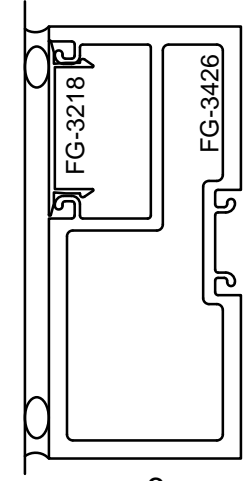

SINGLE ACTING
GEAR HINGE

Note: Ref Installation Manual for additional info.

* Alternate door stop as required.

SERIES 3000 MULTIPLANE-RUGGED DOOR & FRAME

BACK SET

SINGLE ACTING
GEAR HINGE

NO TRANSOM / SIDELIGHT