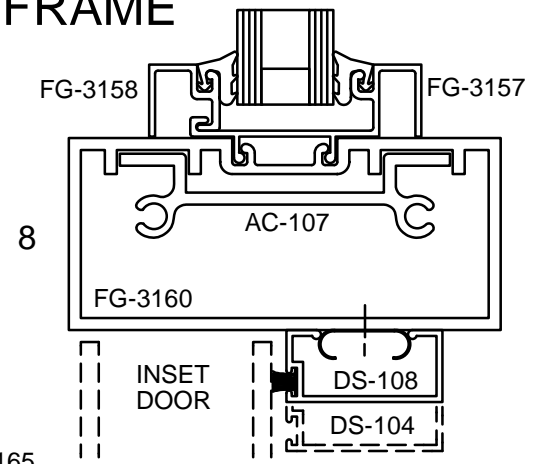

SERIES 3000 MULTIPLANE - RUGGED DOOR & FRAME

CENTER SET

FRONT SET

BACK SET

SERIES 3000 MULTIPLANE - RUGGED DOOR & FRAME

CENTER SET

SINGLE ACTING
GEAR HINGE

FRONT SET

SINGLE ACTING
GEAR HINGE

Note: Ref Installation Manual for additional info.

* Alternate door stop as required.

SERIES 3000 MULTIPLANE-RUGGED DOOR & FRAME

BACK SET

SINGLE ACTING
GEAR HINGE

NO TRANSOM / SIDELIGHT