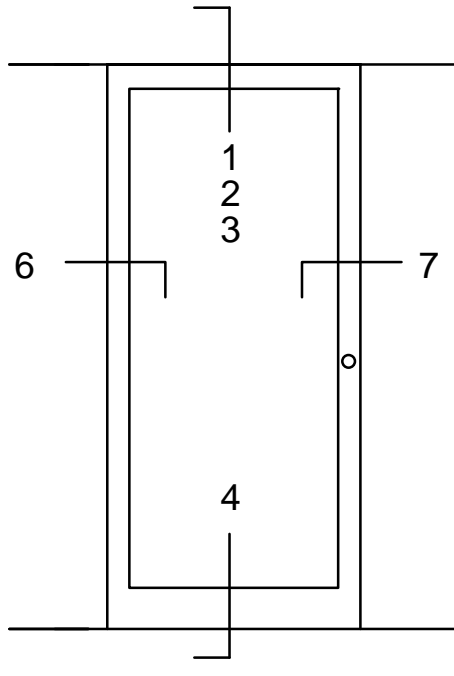

Oldcastle BuildingEnvelope™

Rugged Door Stiles - Rails

No Frames

RUGGED DOOR STILES AND RAILS

SINGLE ACTING

DOUBLE ACTING

NARROW STILE

5

6

8

5

6

7

8

MEDIUM STILE

5

CONCEALED CLOSER 2

SURFACE CLOSER 2

MEDIUM STILE TOP RAILS

1

NARROW STILE TOP RAIL

3

WIDE STILE TOP RAIL

1/4" GLASS 1/4" GLASS

3/8" GLASS 5/8" GLASS

1" GLASS

GLASS OPTIONS
A & B are Standard