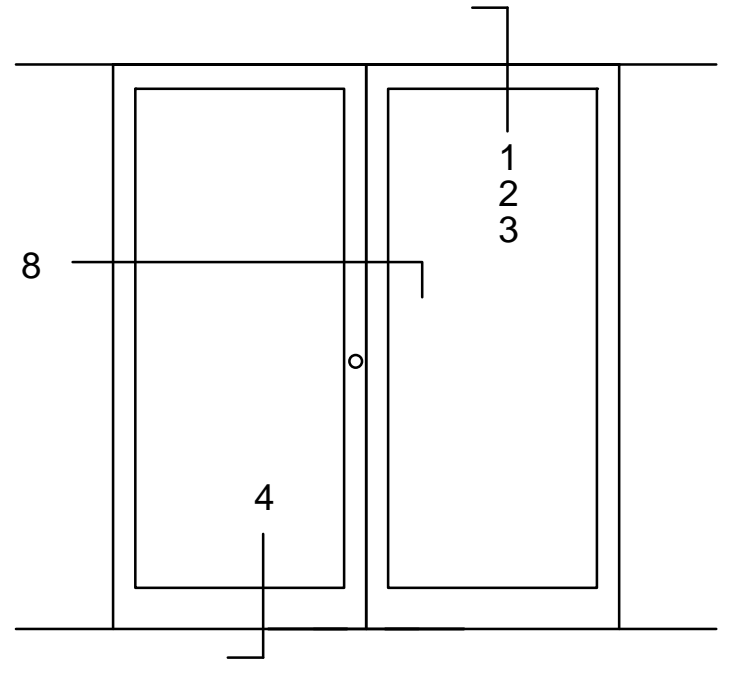

Oldcastle BuildingEnvelope™

Rugged Door Stiles - Rails

No Frames

RUGGED DOOR STILES AND RAILS

SINGLE ACTING

DOUBLE ACTING

NARROW STILE

5

3/8" GLASS 5/8" GLASS

1" GLASS

GLASS OPTIONS
A & B are Standard