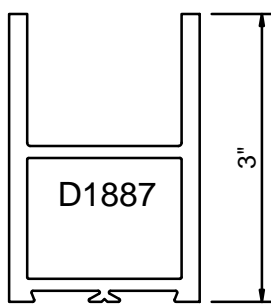

6

8

WIDE STILE

BOTTOM RAIL

4

BOTTOM RAIL

4

OPTION

CONCEALED CLOSER 2

SURFACE CLOSER 2

MEDIUM STILE TOP RAILS

1

NARROW STILE TOP RAIL

3

WIDE STILE TOP RAIL

1/4" GLASS 1/4" GLASS

3/8" GLASS 5/8" GLASS

1" GLASS

GLASS OPTIONS
A & B are Standard