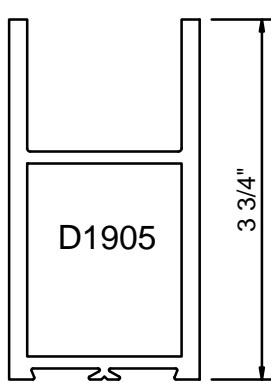

MEDIUM STILE TOP RAILS

1

NARROW STILE TOP RAIL