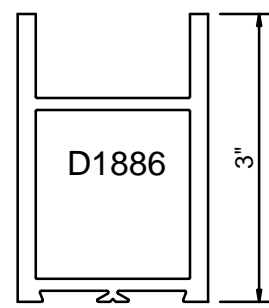

SURFACE CLOSER 2