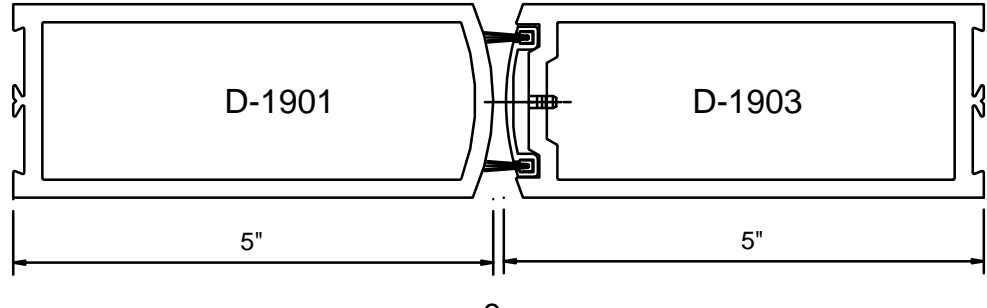

6

8

WIDE STILE

BOTTOM RAIL

4

BOTTOM RAIL

4

OPTION

3/8" GLASS 5/8" GLASS

1" GLASS

GLASS OPTIONS
A & B are Standard