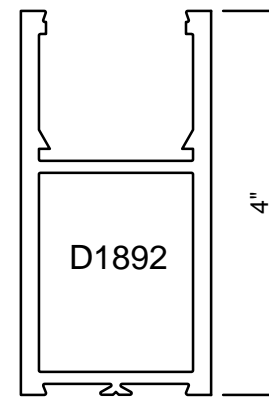

CONCEALED CLOSER 2

SURFACE CLOSER 2

MEDIUM STILE TOP RAILS

1

NARROW STILE TOP RAIL

3

WIDE STILE TOP RAIL

1/4" GLASS 1/4" GLASS

3/8" GLASS 5/8" GLASS

1" GLASS

GLASS OPTIONS
A & B are Standard