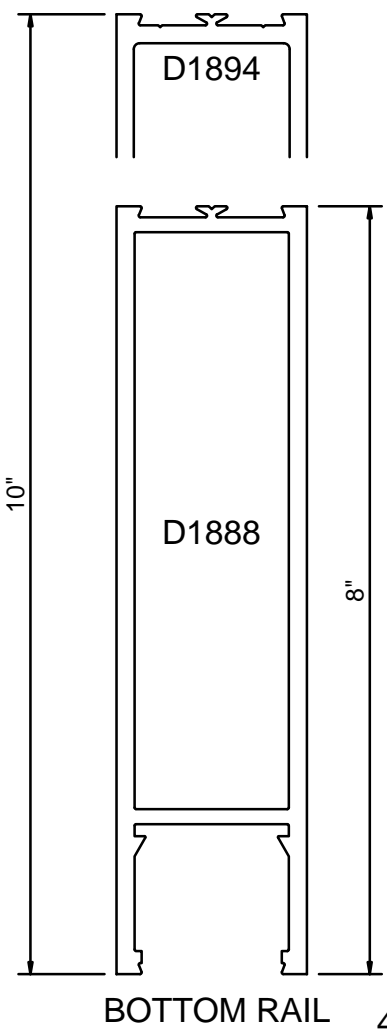

6

8

WIDE STILE

BOTTOM RAIL

4

BOTTOM RAIL

4

OPTION

3/8" GLASS 5/8" GLASS

1" GLASS

GLASS OPTIONS
A & B are Standard