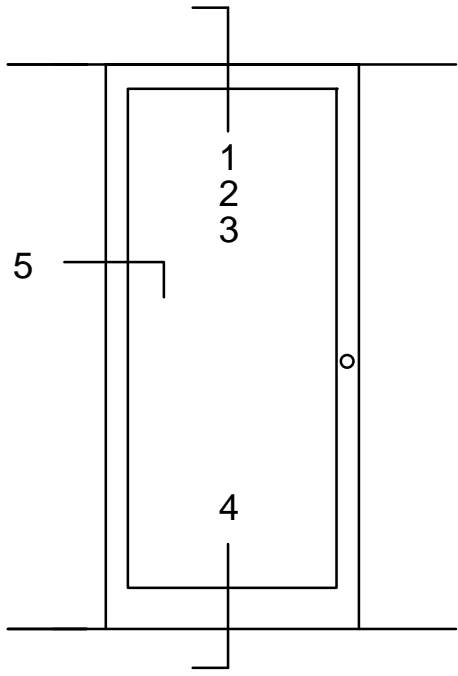

Oldcastle BuildingEnvelope™

Rugged Door Stiles - Rails

No Frames

RUGGED DOOR STILES AND RAILS

SINGLE ACTING

DOUBLE ACTING

NARROW STILE

5

6

8

5

6

7

8

MEDIUM STILE

5

CONCEALED CLOSER 2

SURFACE CLOSER 2

MEDIUM STILE TOP RAILS

1

NARROW STILE TOP RAIL

3

WIDE STILE TOP RAIL

1/4" GLASS 1/4" GLASS

3/8" GLASS 5/8" GLASS

1" GLASS

GLASS OPTIONS
A & B are Standard