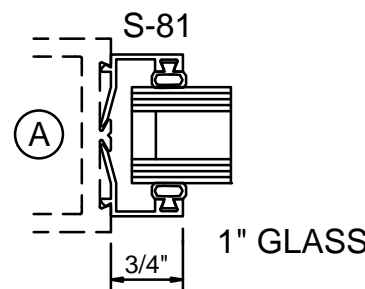

CONCEALED CLOSER 2

SURFACE CLOSER 2

MEDIUM STILE TOP RAILS

1

NARROW STILE TOP RAIL

3

WIDE STILE TOP RAIL

1/4" GLASS 1/4" GLASS

3/8" GLASS 5/8" GLASS

1" GLASS

GLASS OPTIONS
A & B are Standard