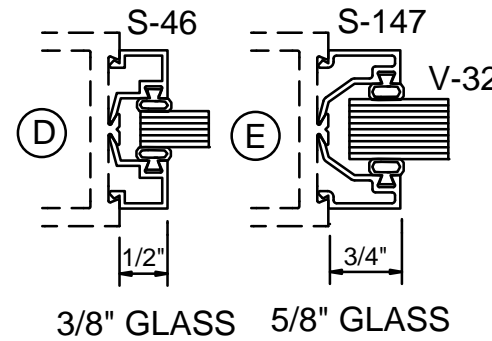

CONCEALED CLOSER 2

SURFACE CLOSER 2

MEDIUM STILE TOP RAILS

1

NARROW STILE TOP RAIL

3

WIDE STILE TOP RAIL

1/4" GLASS 1/4" GLASS

3/8" GLASS 5/8" GLASS

1" GLASS

GLASS OPTIONS
A & B are Standard