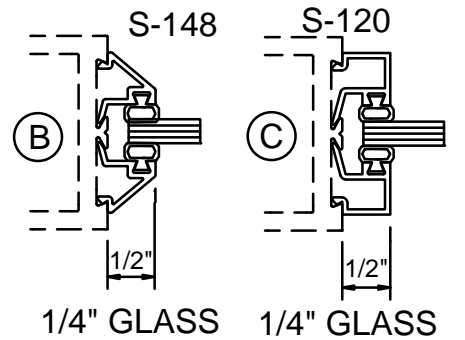

CONCEALED CLOSER 2

SURFACE CLOSER 2

MEDIUM STILE TOP RAILS

1

NARROW STILE TOP RAIL

3

WIDE STILE TOP RAIL

1/4" GLASS 1/4" GLASS

3/8" GLASS 5/8" GLASS

1" GLASS

GLASS OPTIONS
A & B are Standard