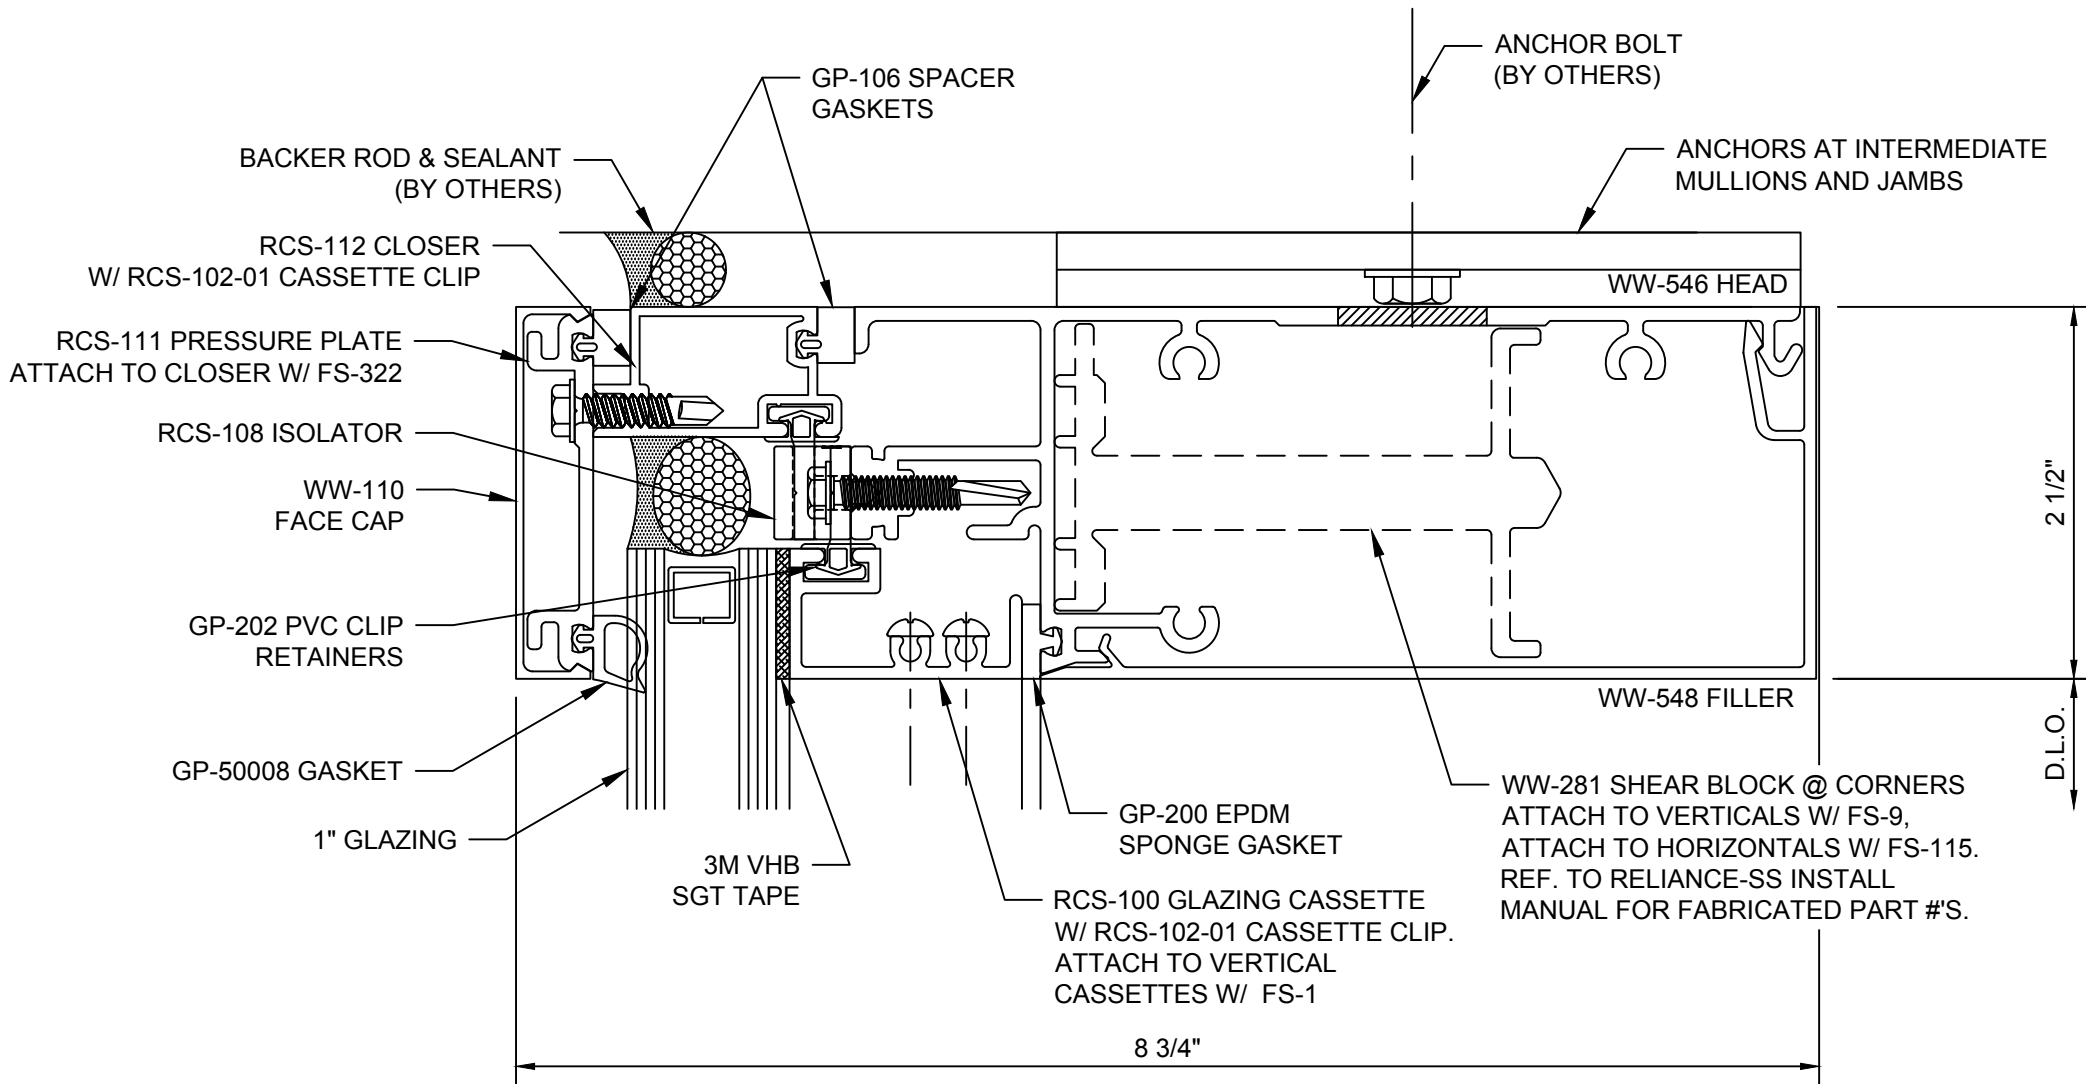

Reliance™ Cassette Head Horizontal at Vision - H1331