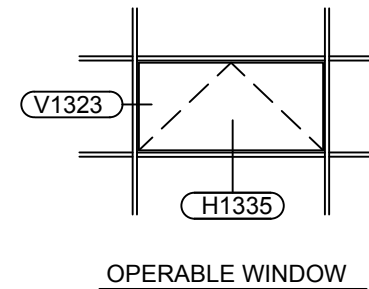

V1332-Vertical-w-Face-Cap

V1333-Vert-Transition-w-Face-Cap

V1334-Vert-w-Face-Cap-Rcw

V1336-DrJb-Sgl-Act

Table of Contents

Model: Elev-Rcs-SS-VHB-800

RELIANCE-SS CASSETTE - VHB 3M TAPE - 1" GLASS

SCREW SPLINE ASSEMBLY