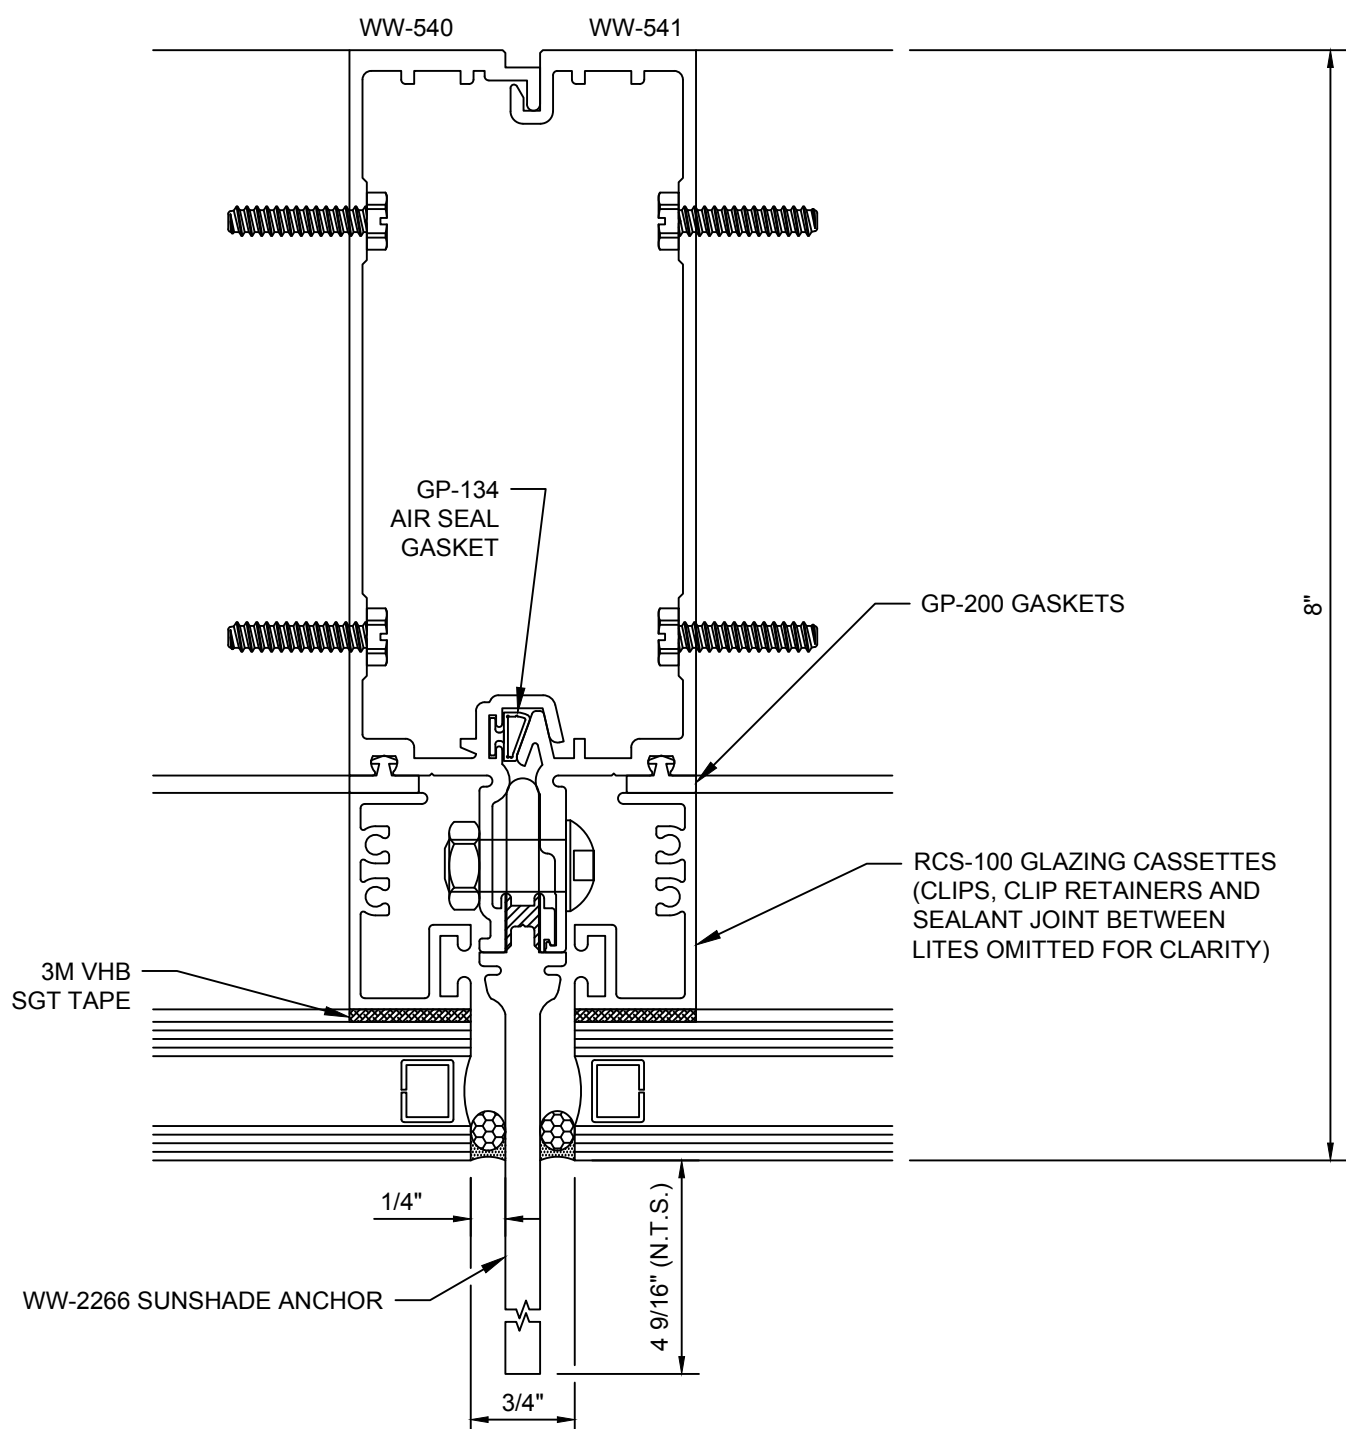

Reliance™ Cassette
Vertical Mullion w/ Sunshade Anchor - V1324