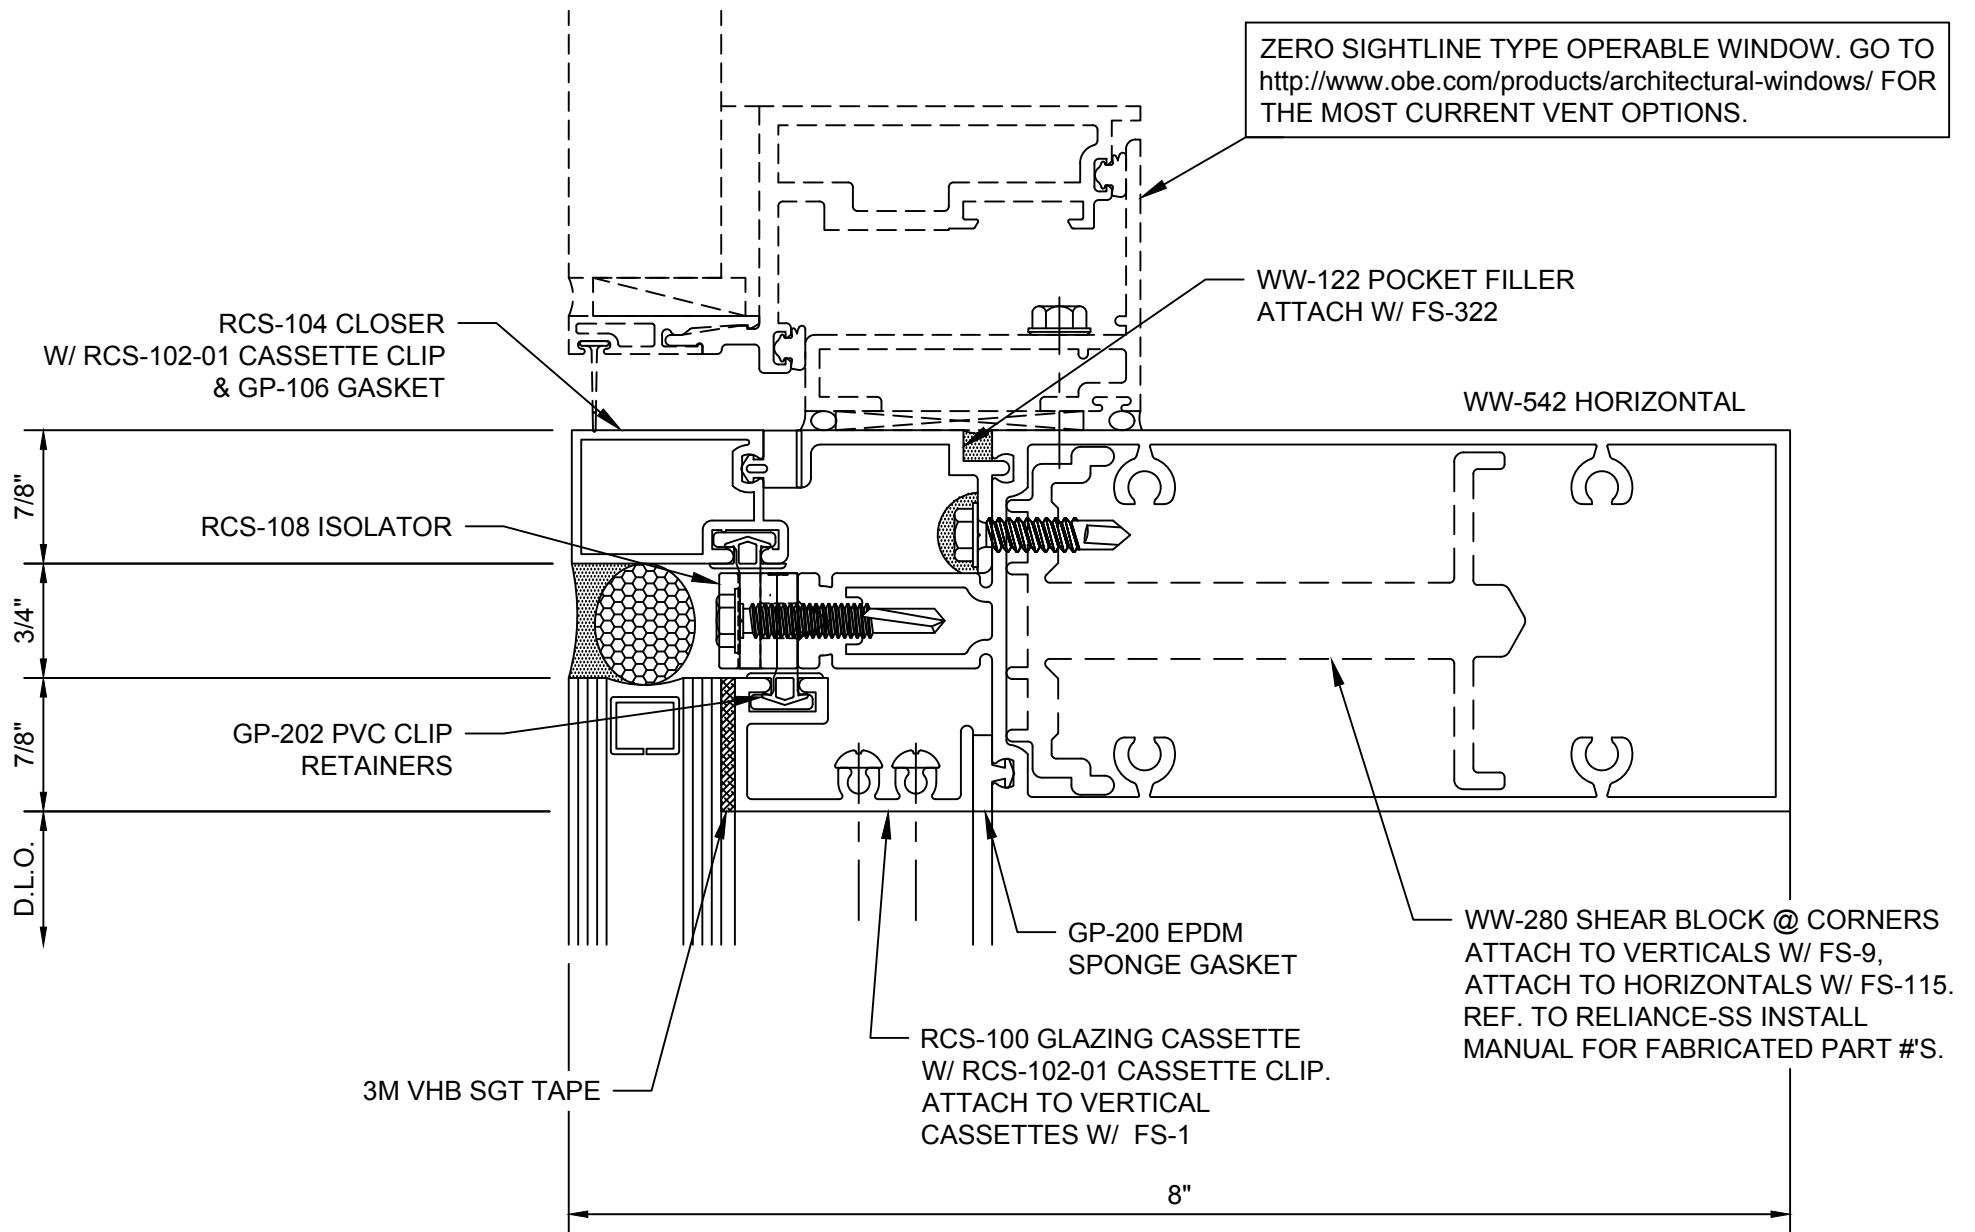

Reliance™ Cassette Horizontal at Operable Window - H1335