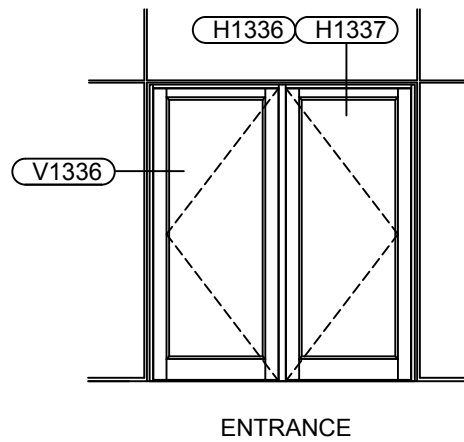

V1332-Vertical-w-Face-Cap

V1333-Vert-Transition-w-Face-Cap

V1334-Vert-w-Face-Cap-Rcw

V1336-DrJb-Sgl-Act

Table of Contents

Model: Elev-Rcs-SS-VHB-800

RELIANCE-SS CASSETTE - VHB 3M TAPE - 1" GLASS

SCREW SPLINE ASSEMBLY