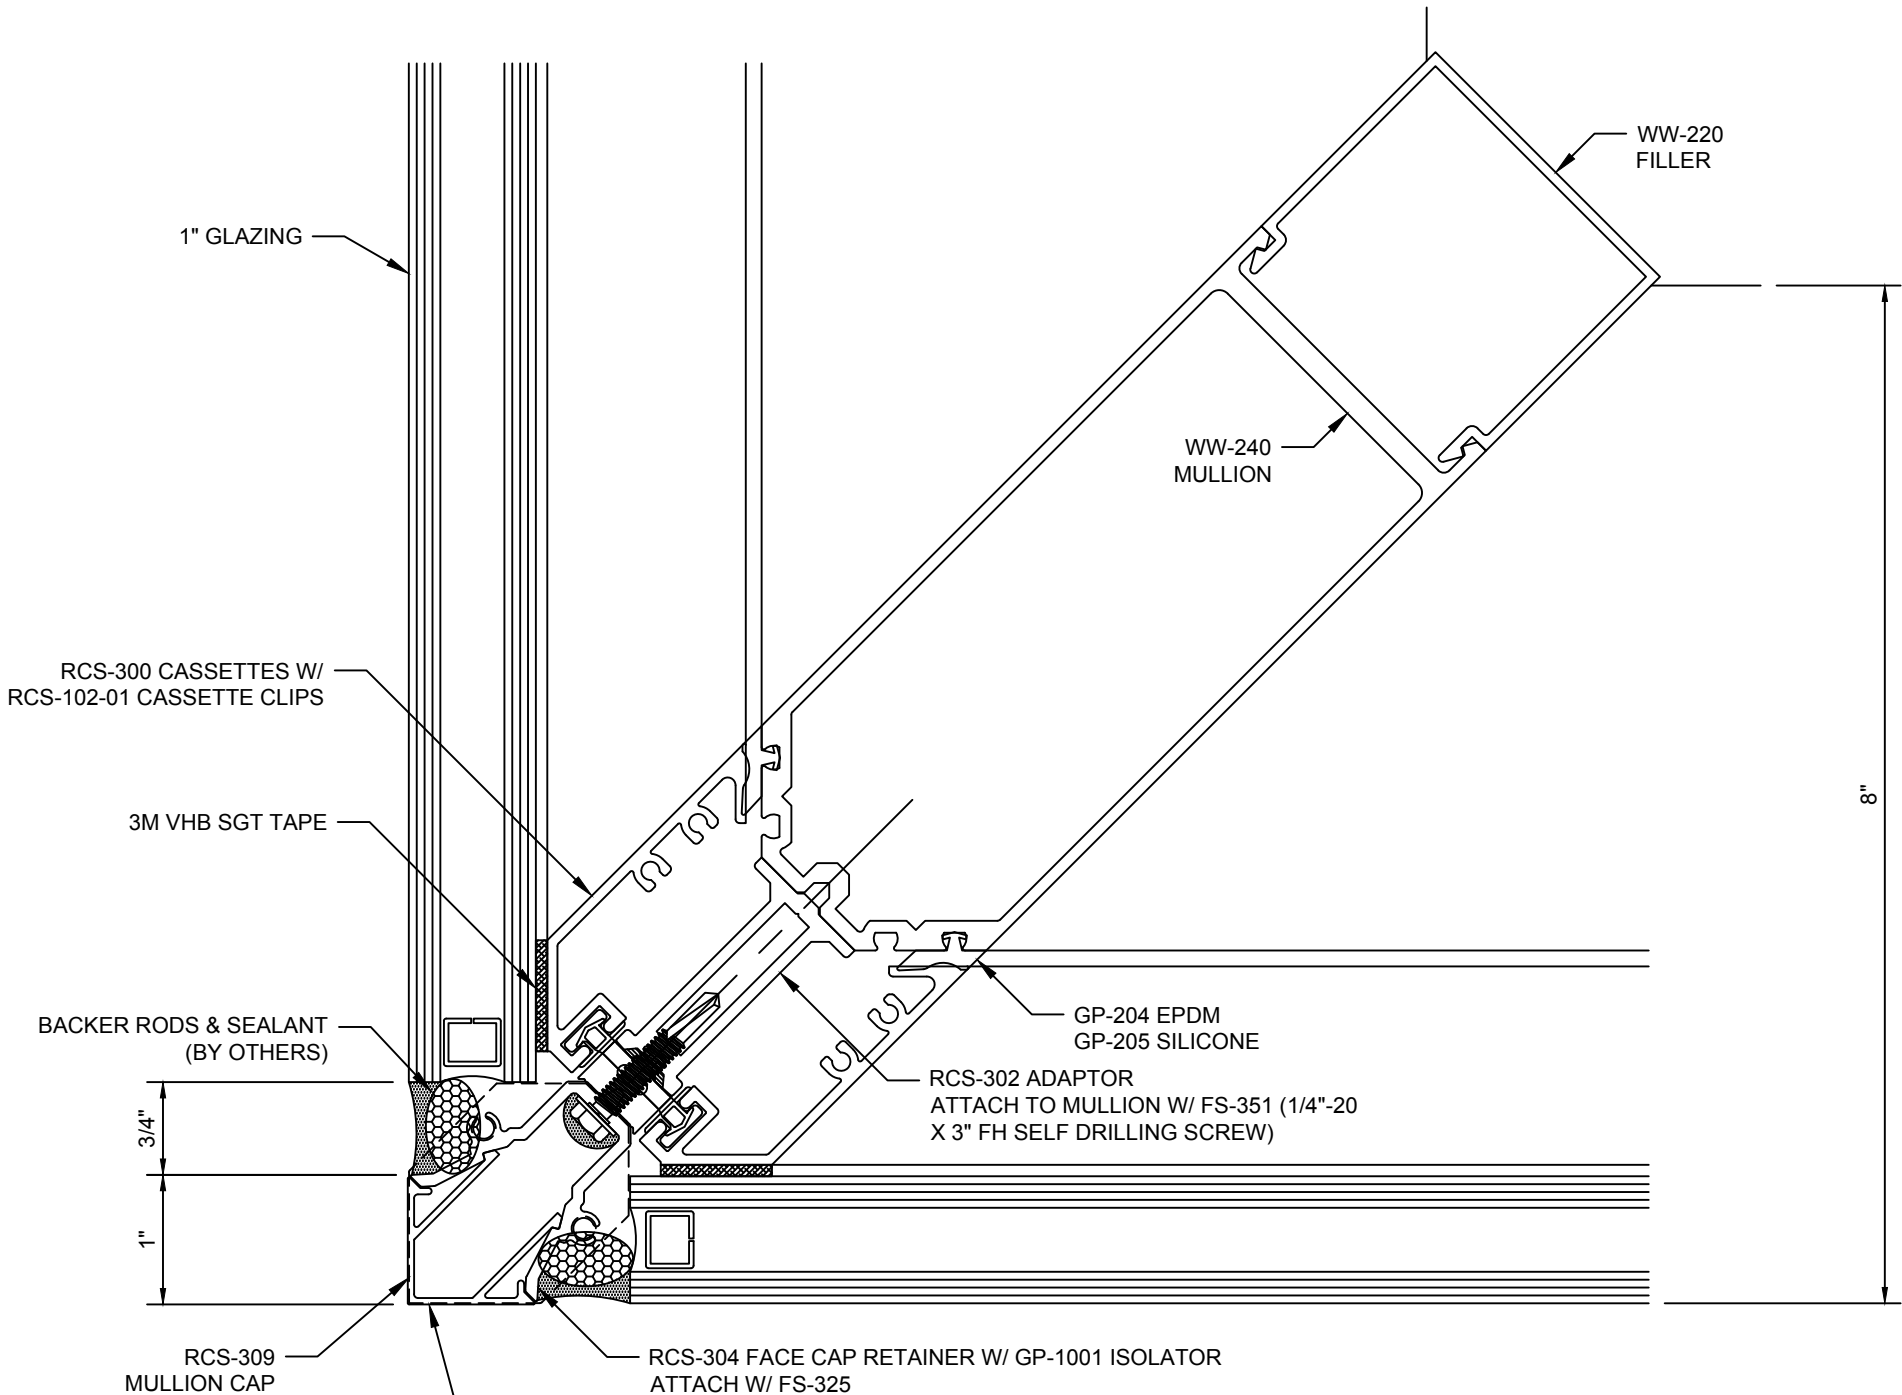

Reliance™ Cassette
Intermediate Horizontal - H1332

Reliance™ Cassette
Sill Horizontal at Vision - H1333

Reliance™ Cassette Horizontal at Operable Window - H1335

**Reliance™ Cassette
Horizontal at Door Head - H1336**

**Reliance™ Cassette
Horizontal at Door Head - H1337**

Reliance™ Cassette
90° Inside Corner - V1127

Reliance™ Cassette
90° Outside Corner - V1129

Reliance™ Cassette
90° Outside Corner - V1130

**Reliance™ Cassette
Jamb Vertical - V1321**