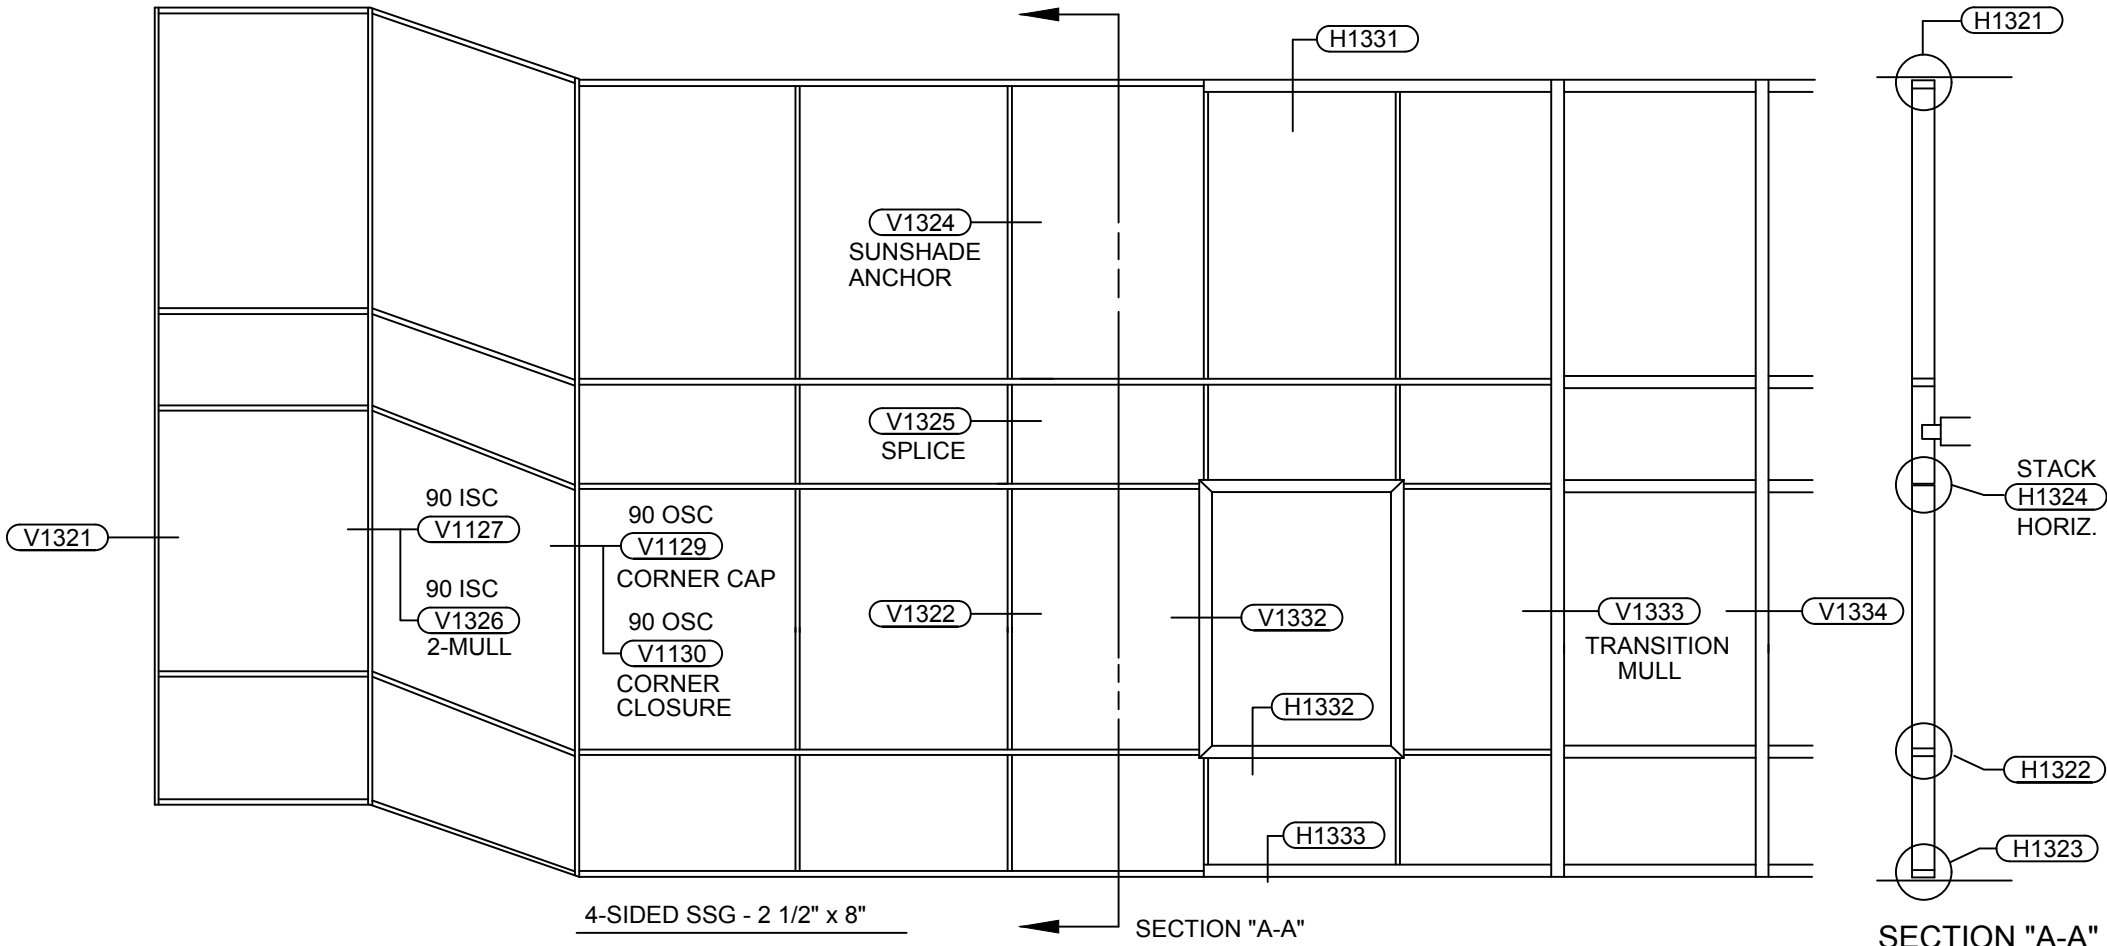

V1129-90-OSC-Corner-w-Cap

V1130-90-OSC-Corner-w-Closure

V1321-Jamb

V1322-Vertical

V1323-Vertical-OpWin

V1324-Vert-Sunshade-Anchor

V1325-Vertical-at-Splice

V1326-90-ISC-2mull

V1332-Vertical-w-Face-Cap

V1333-Vert-Transition-w-Face-Cap

V1334-Vert-w-Face-Cap-Rcw

V1336-DrJb-Sgl-Act

Table of Contents

Model: Elev-Rcs-SS-VHB-800

RELIANCE-SS CASSETTE - VHB 3M TAPE - 1" GLASS

SCREW SPLINE ASSEMBLY