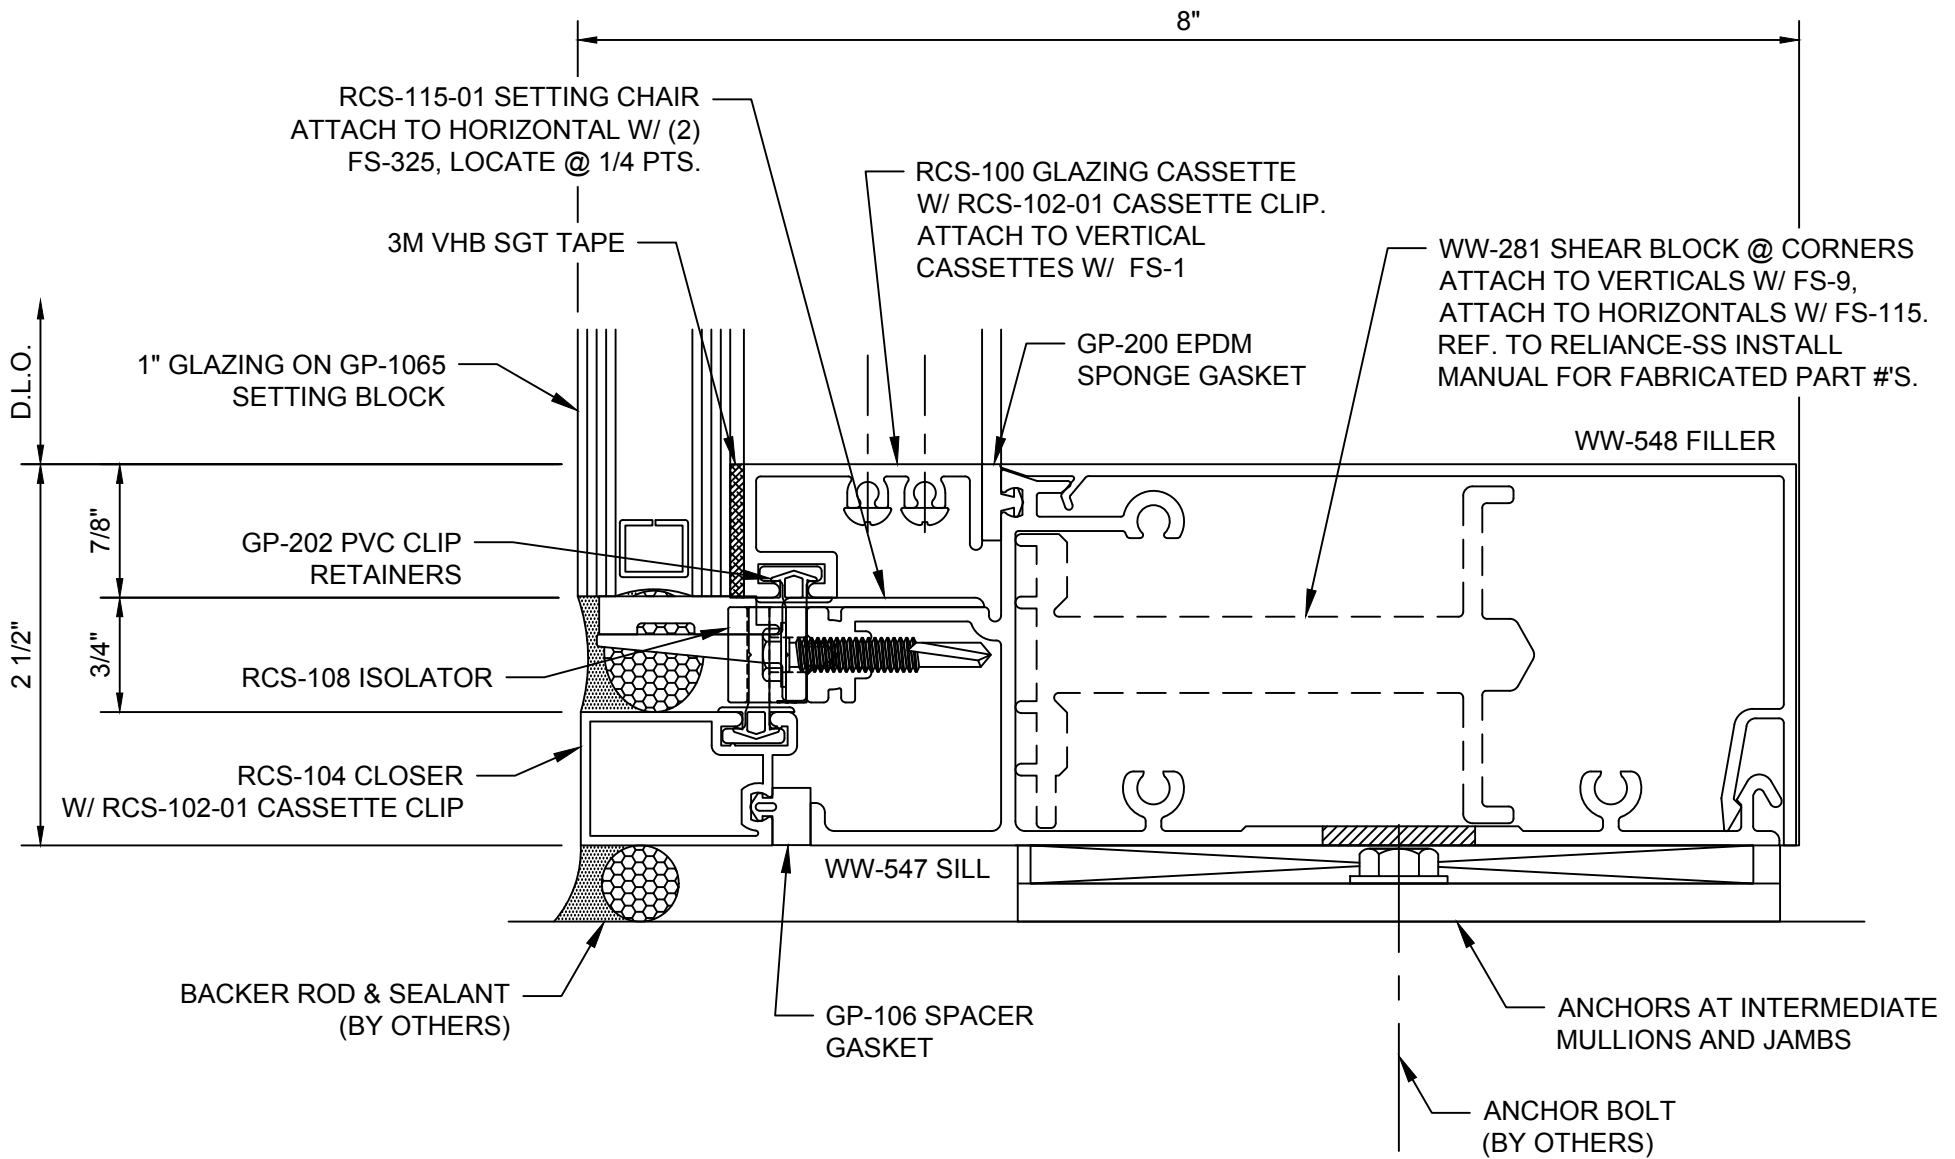

Reliance™ Cassette
Sill Horizontal at Vision - H1323