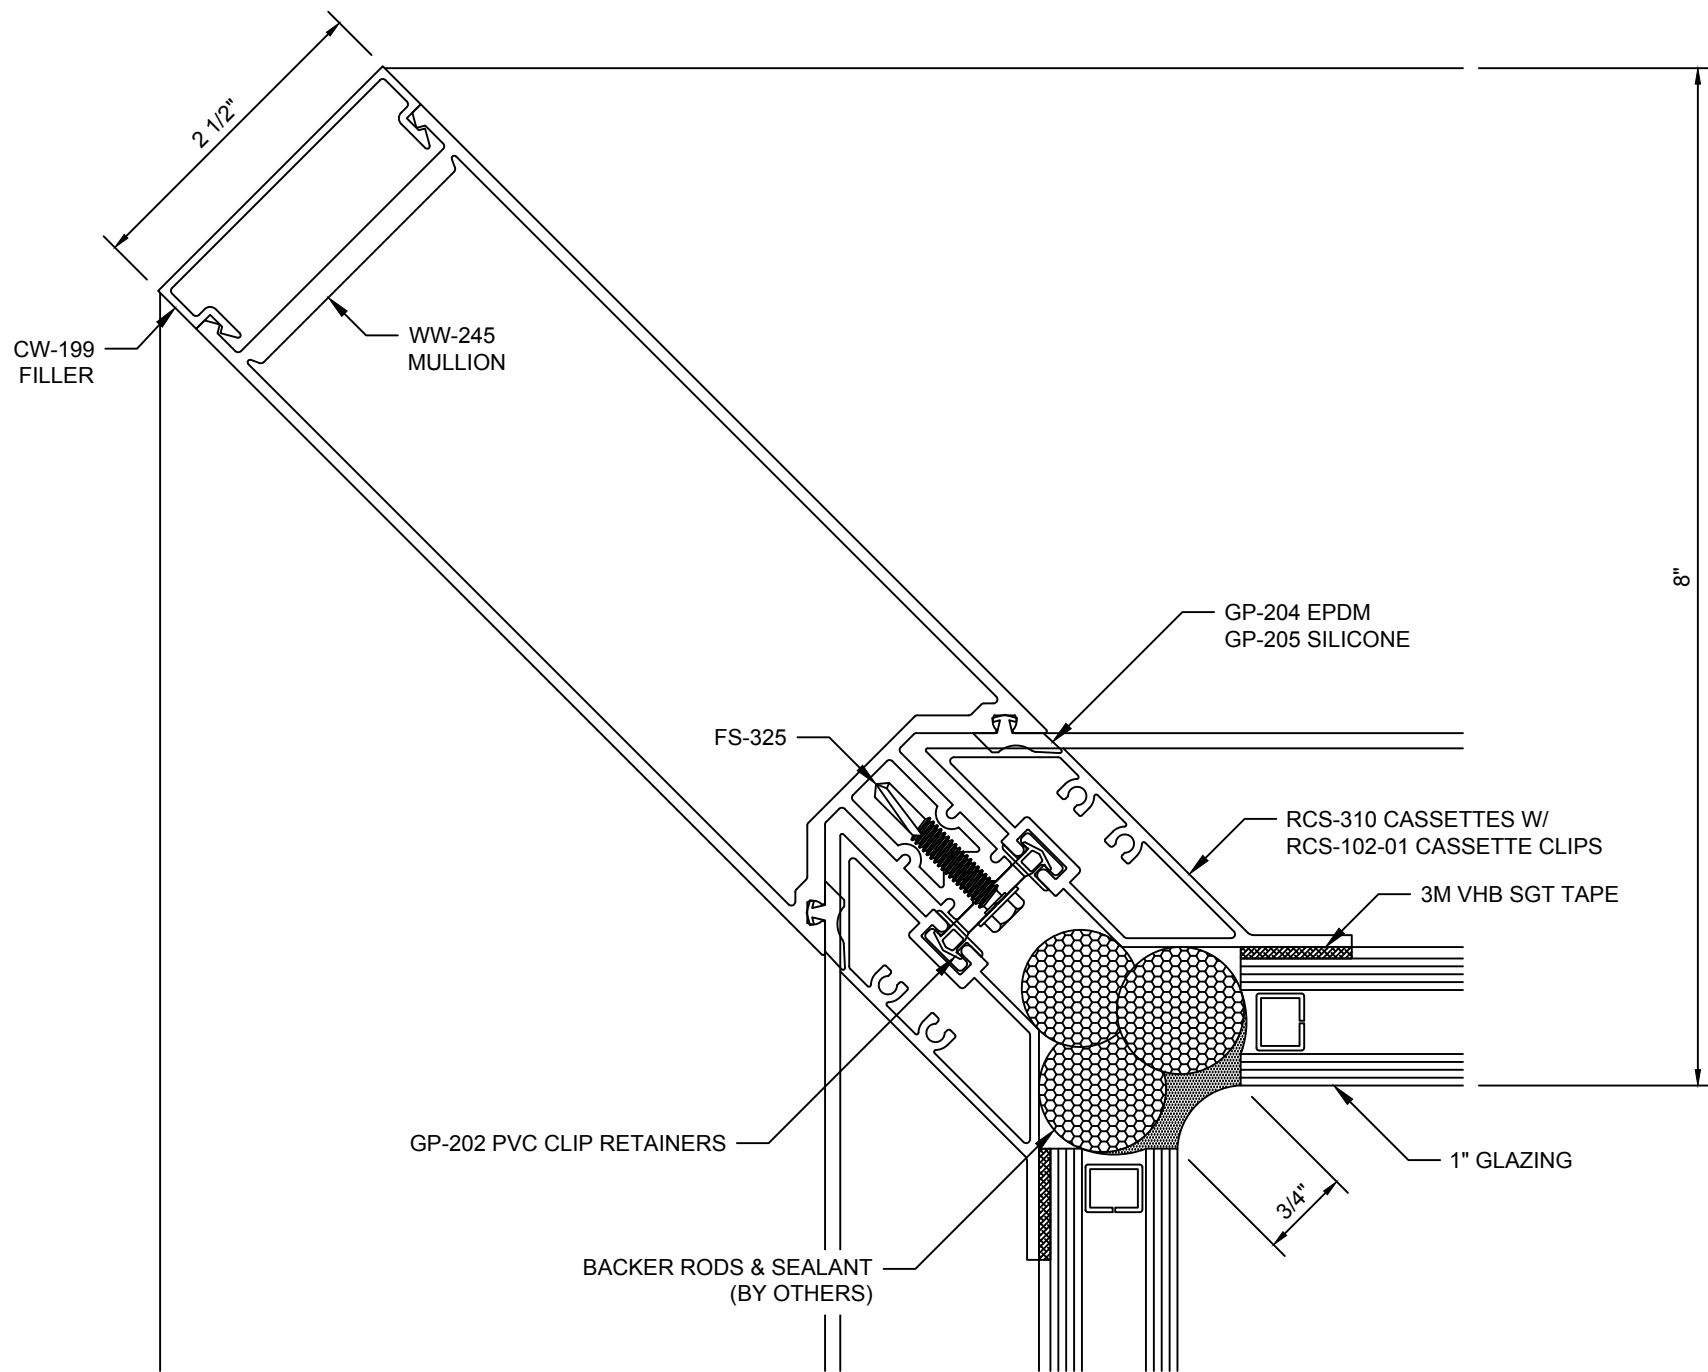

Reliance™ Cassette
90° Inside Corner - V1127