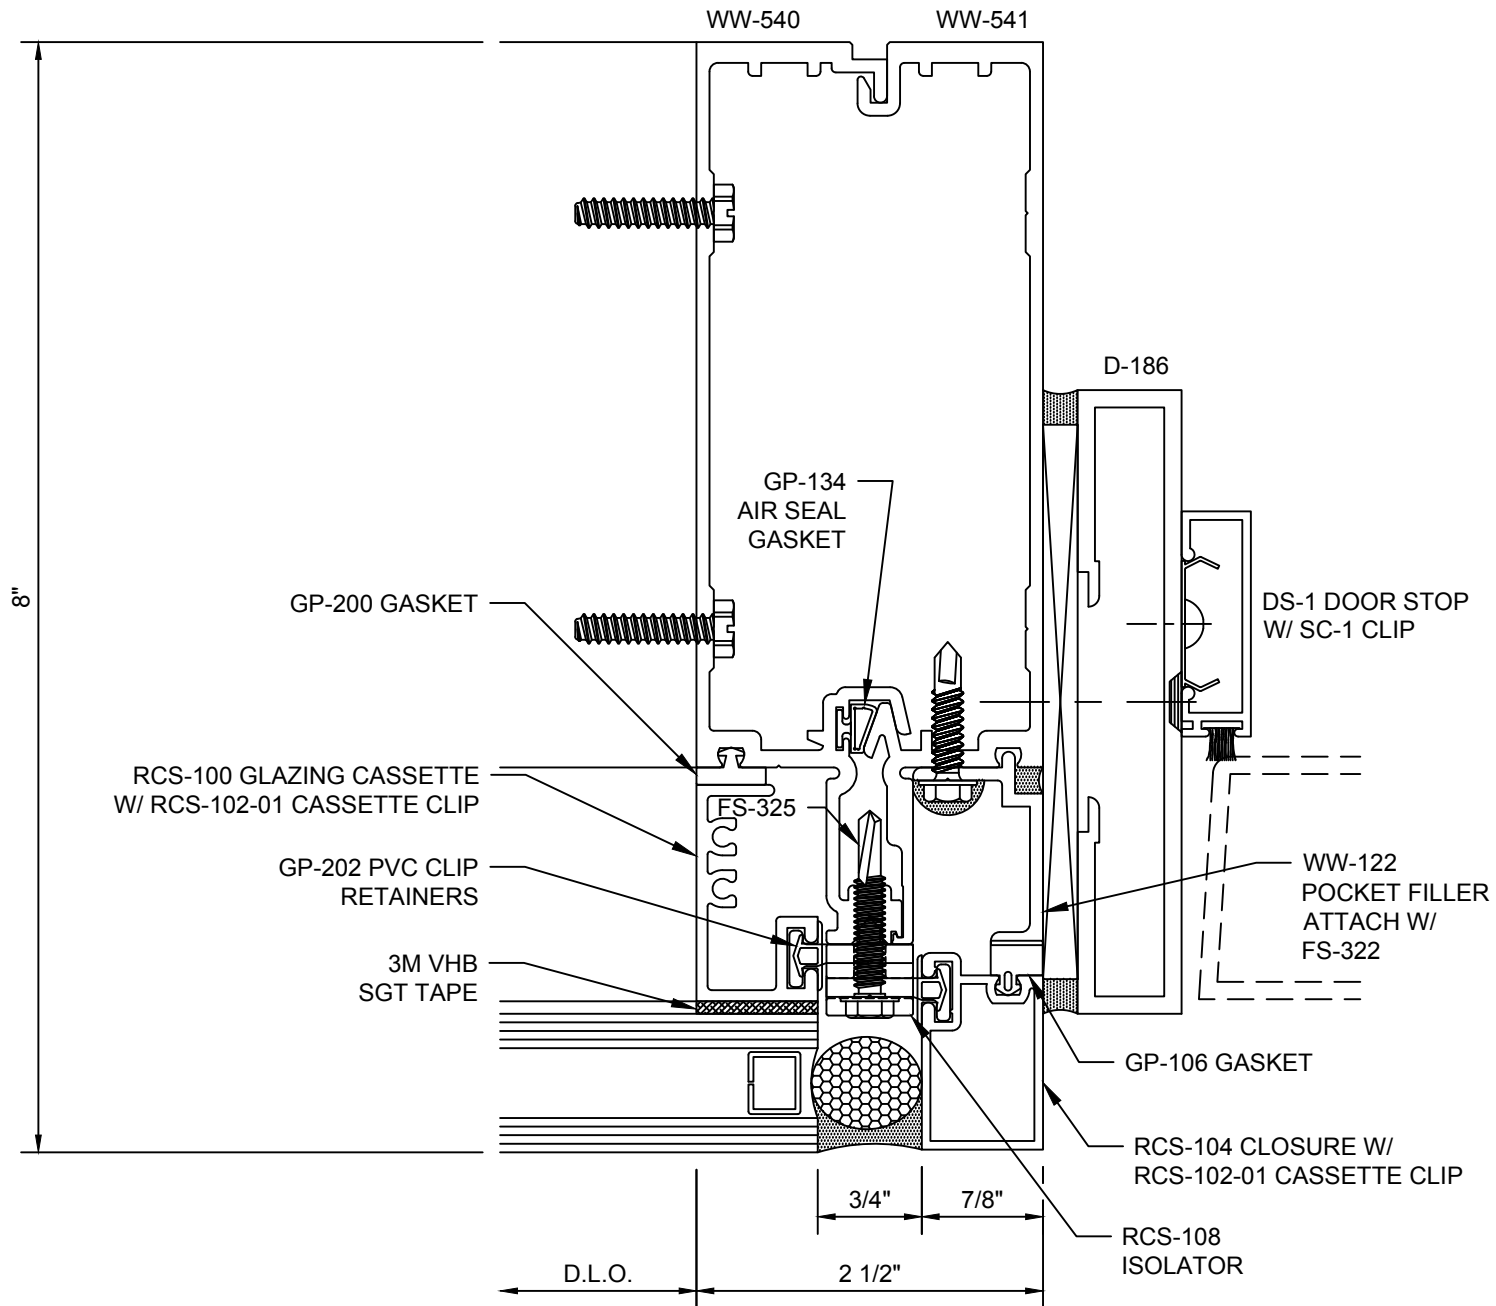

**Reliance™ Cassette
Door Jamb - V1336**