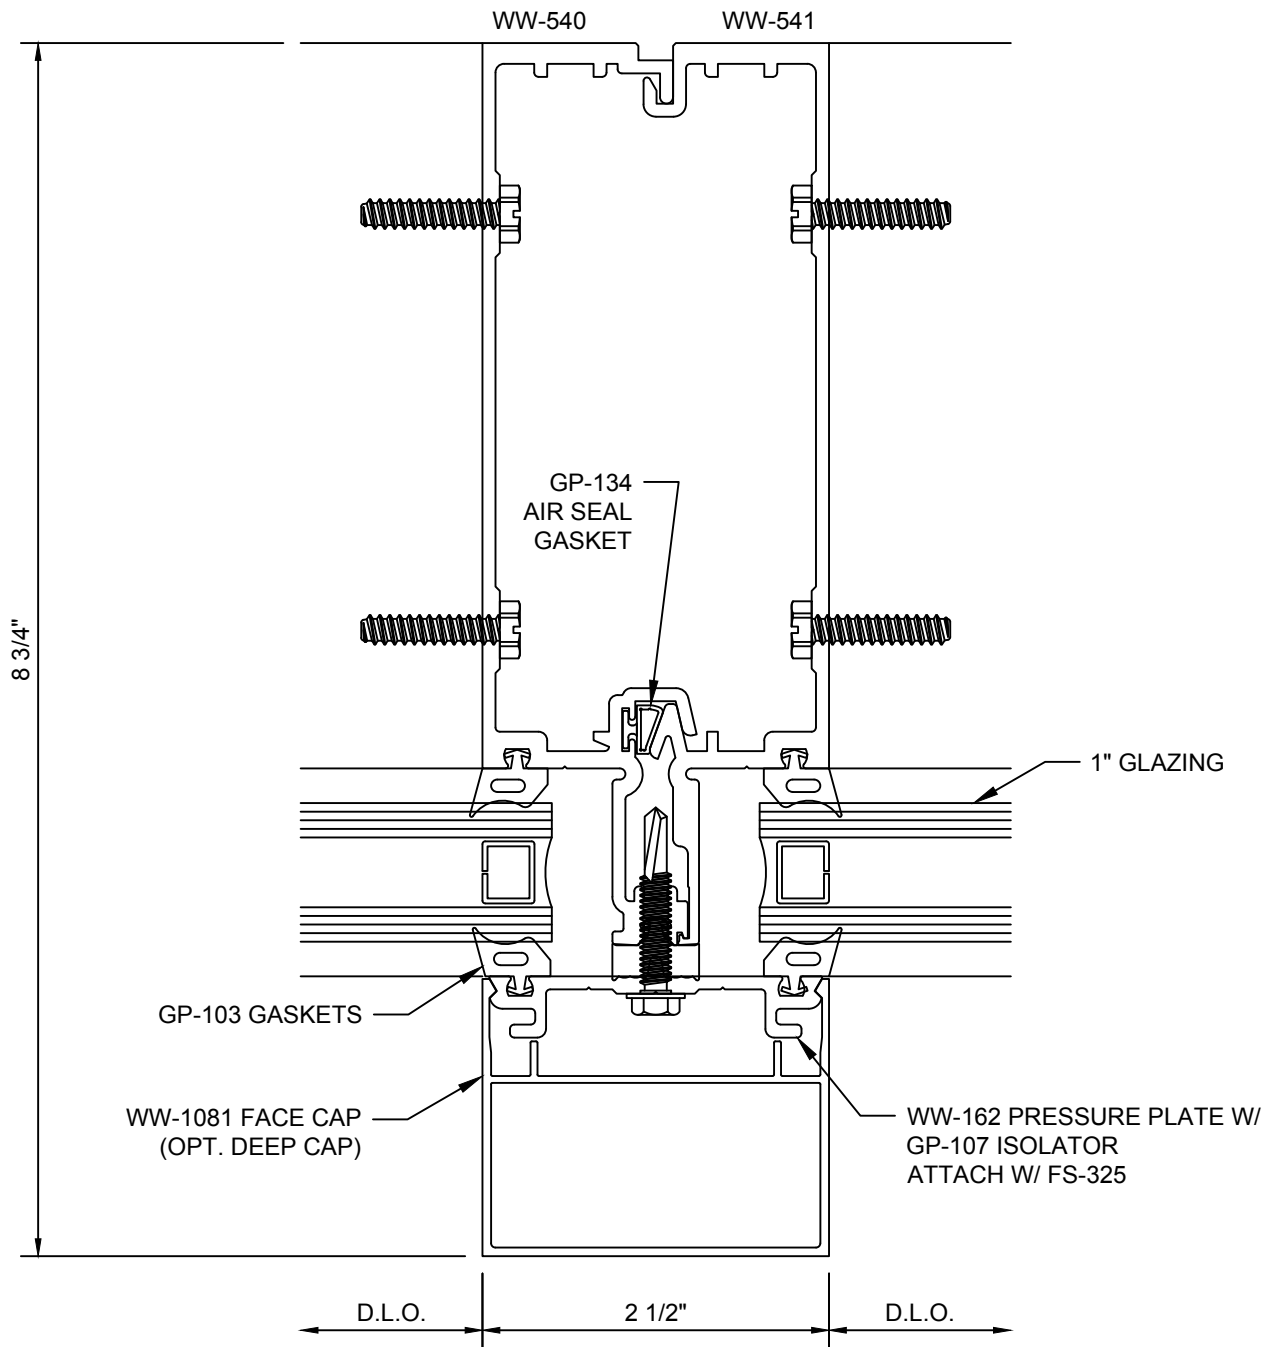

Reliance™ Curtain Wall Vertical Mullion - V1334