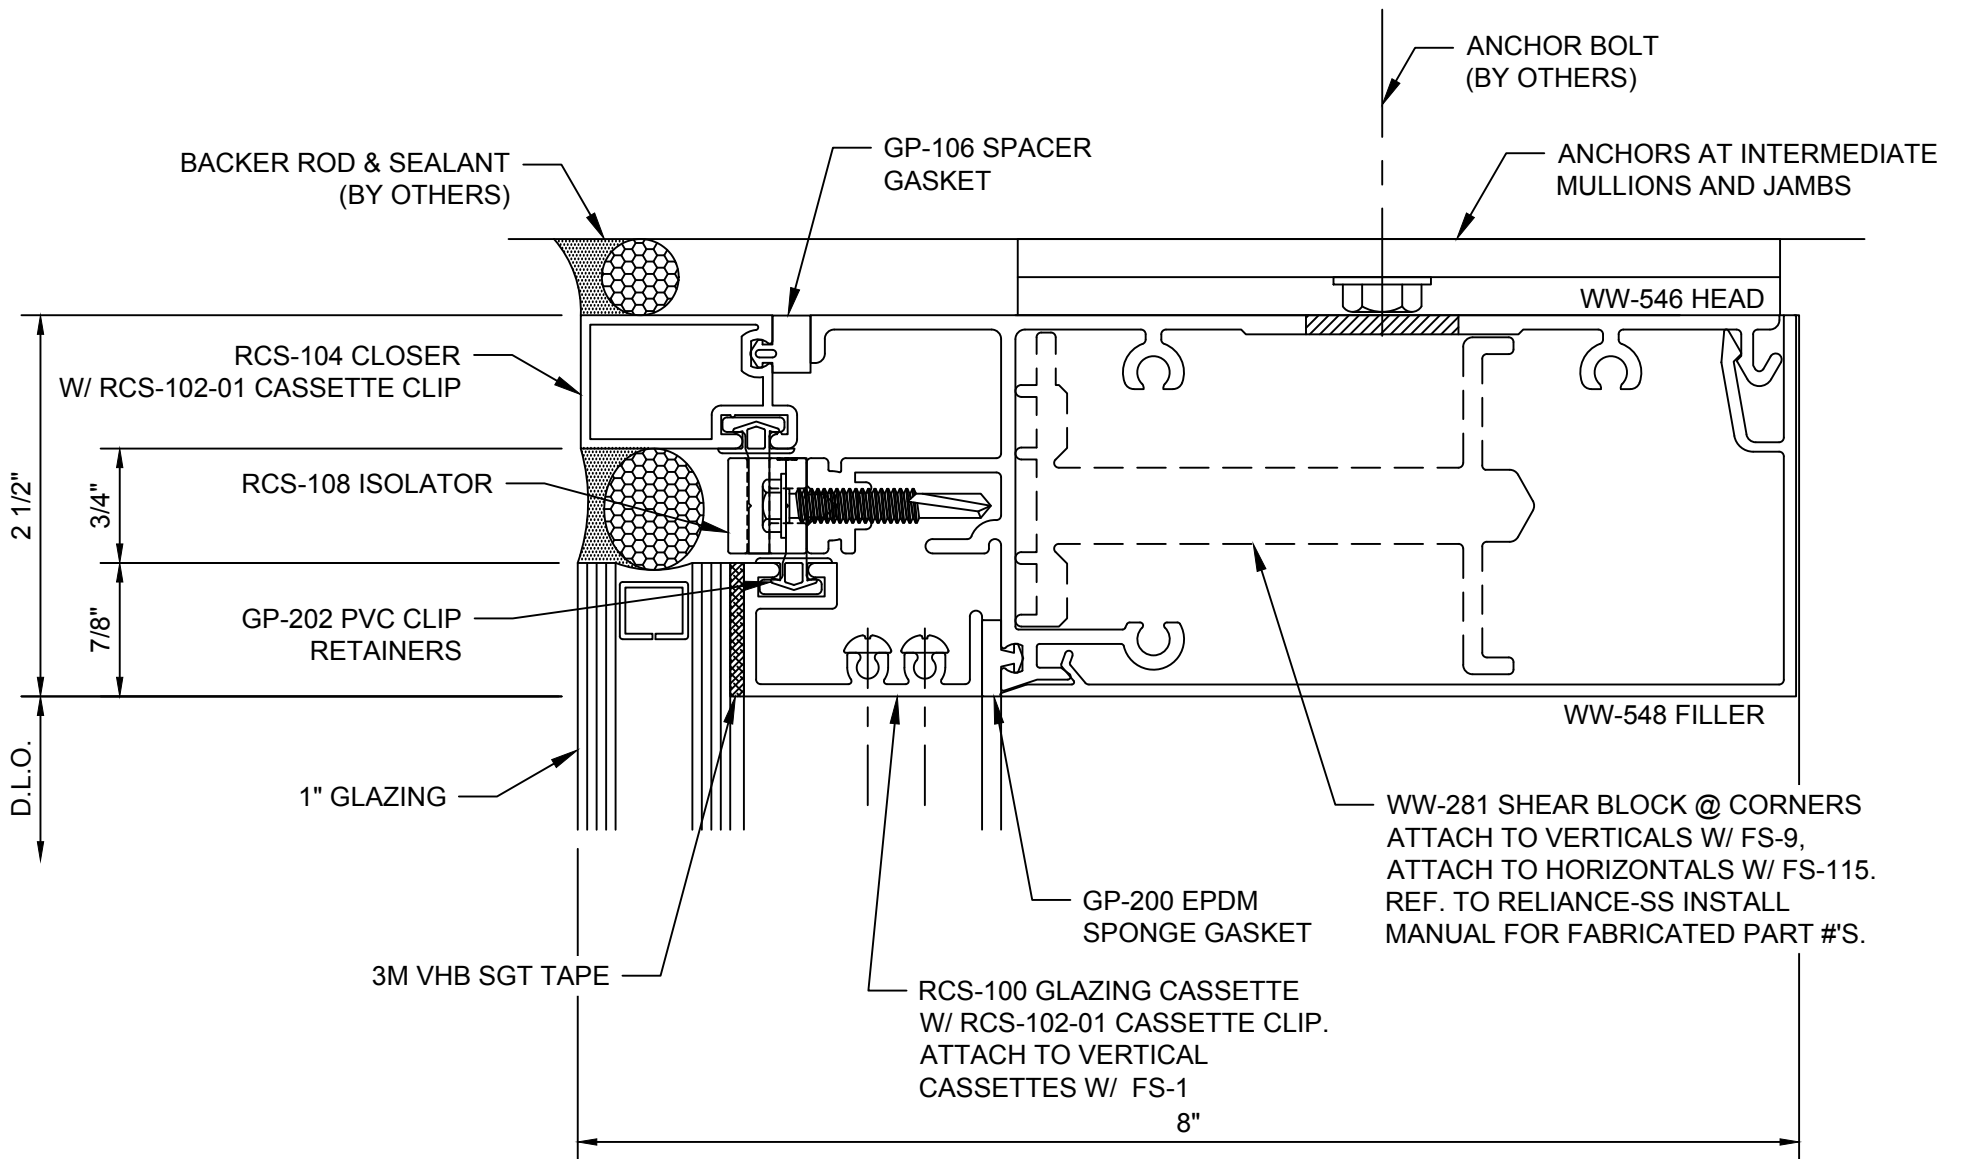

V1332-Vertical-w-Face-Cap

V1333-Vert-Transition-w-Face-Cap

V1334-Vert-w-Face-Cap-Rcw

V1336-DrJb-Sgl-Act

Table of Contents

Model: Elev-Rcs-SS-VHB-800

RELIANCE-SS CASSETTE - VHB 3M TAPE - 1" GLASS

SCREW SPLINE ASSEMBLY