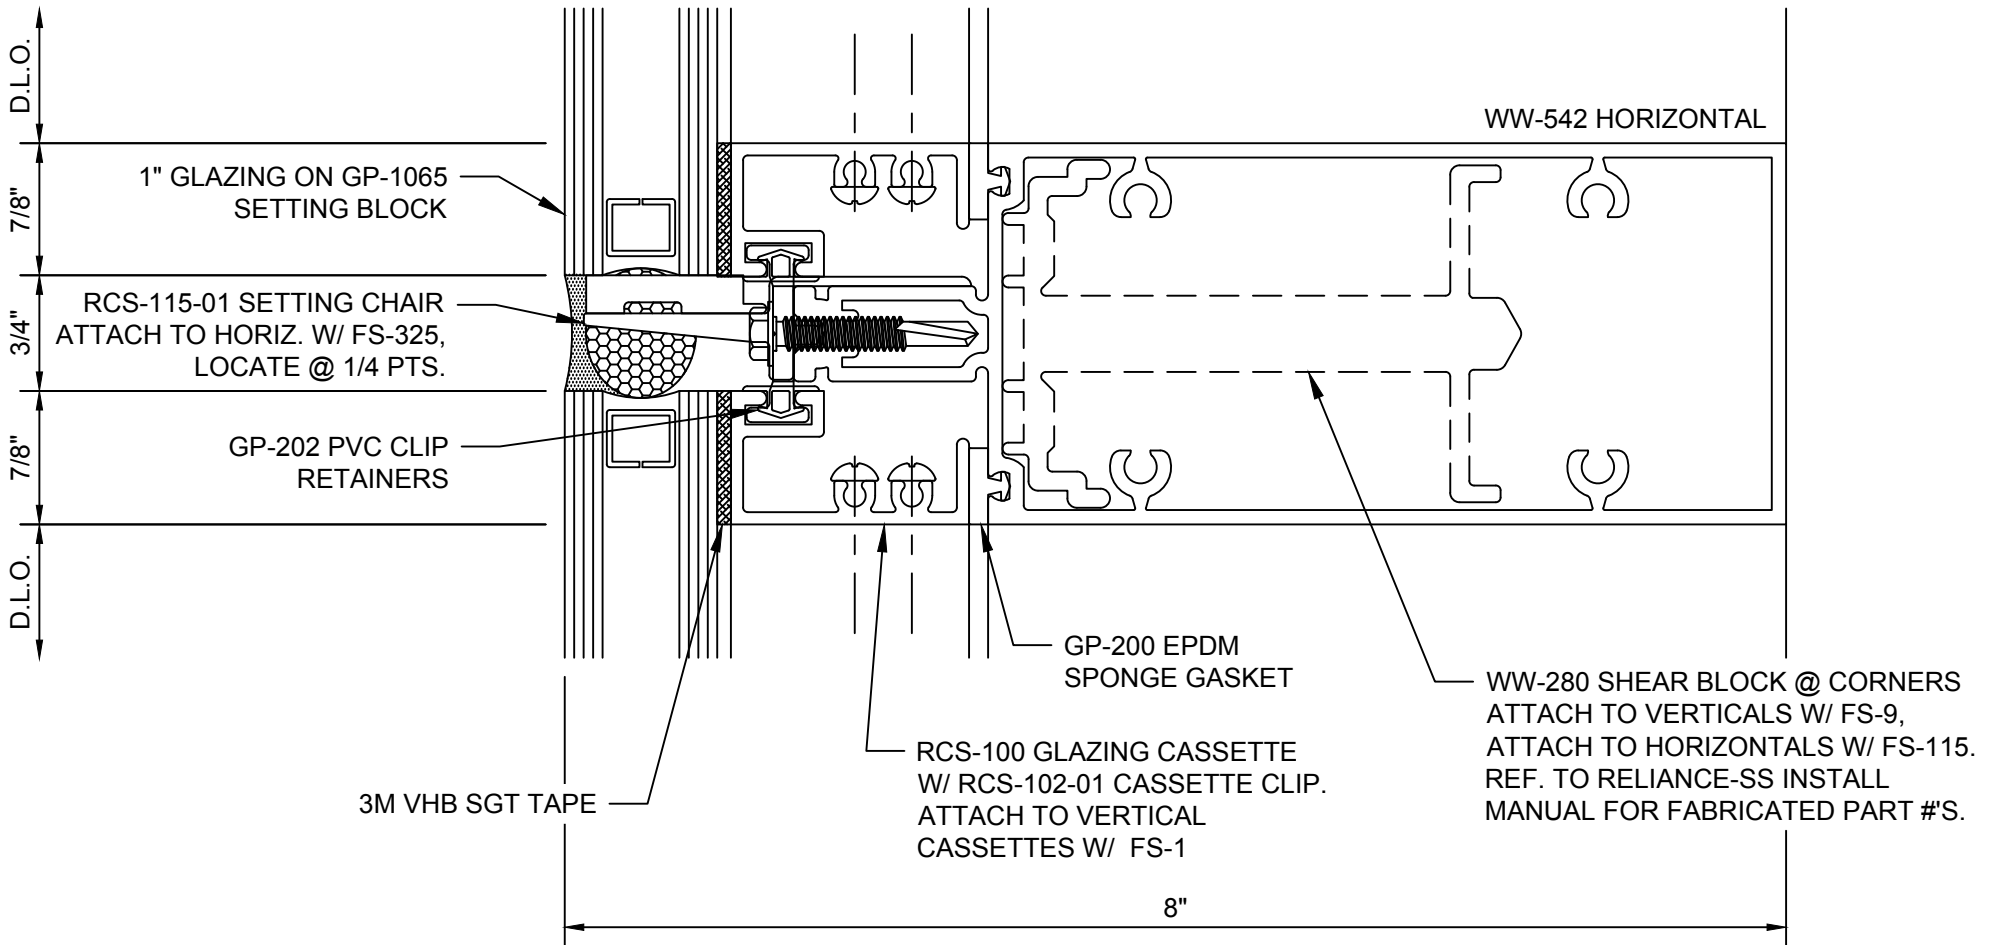

Reliance™ Cassette
Intermediate Horizontal - H1322