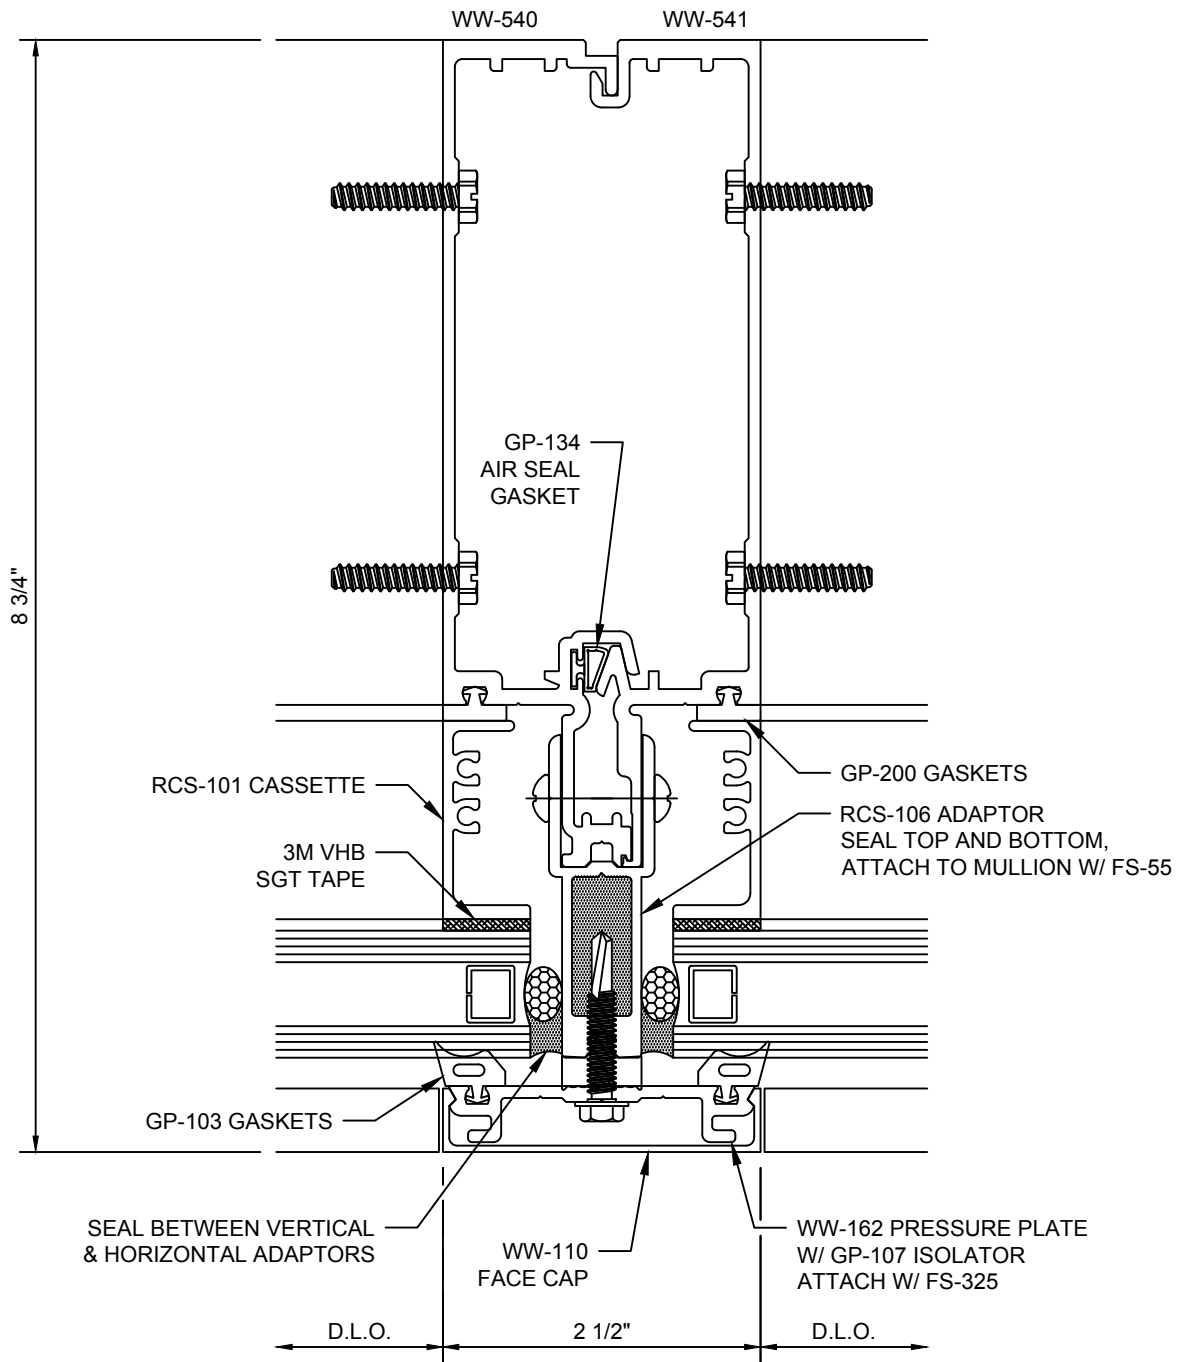

Reliance™ Cassette Vertical Mullion - V1332