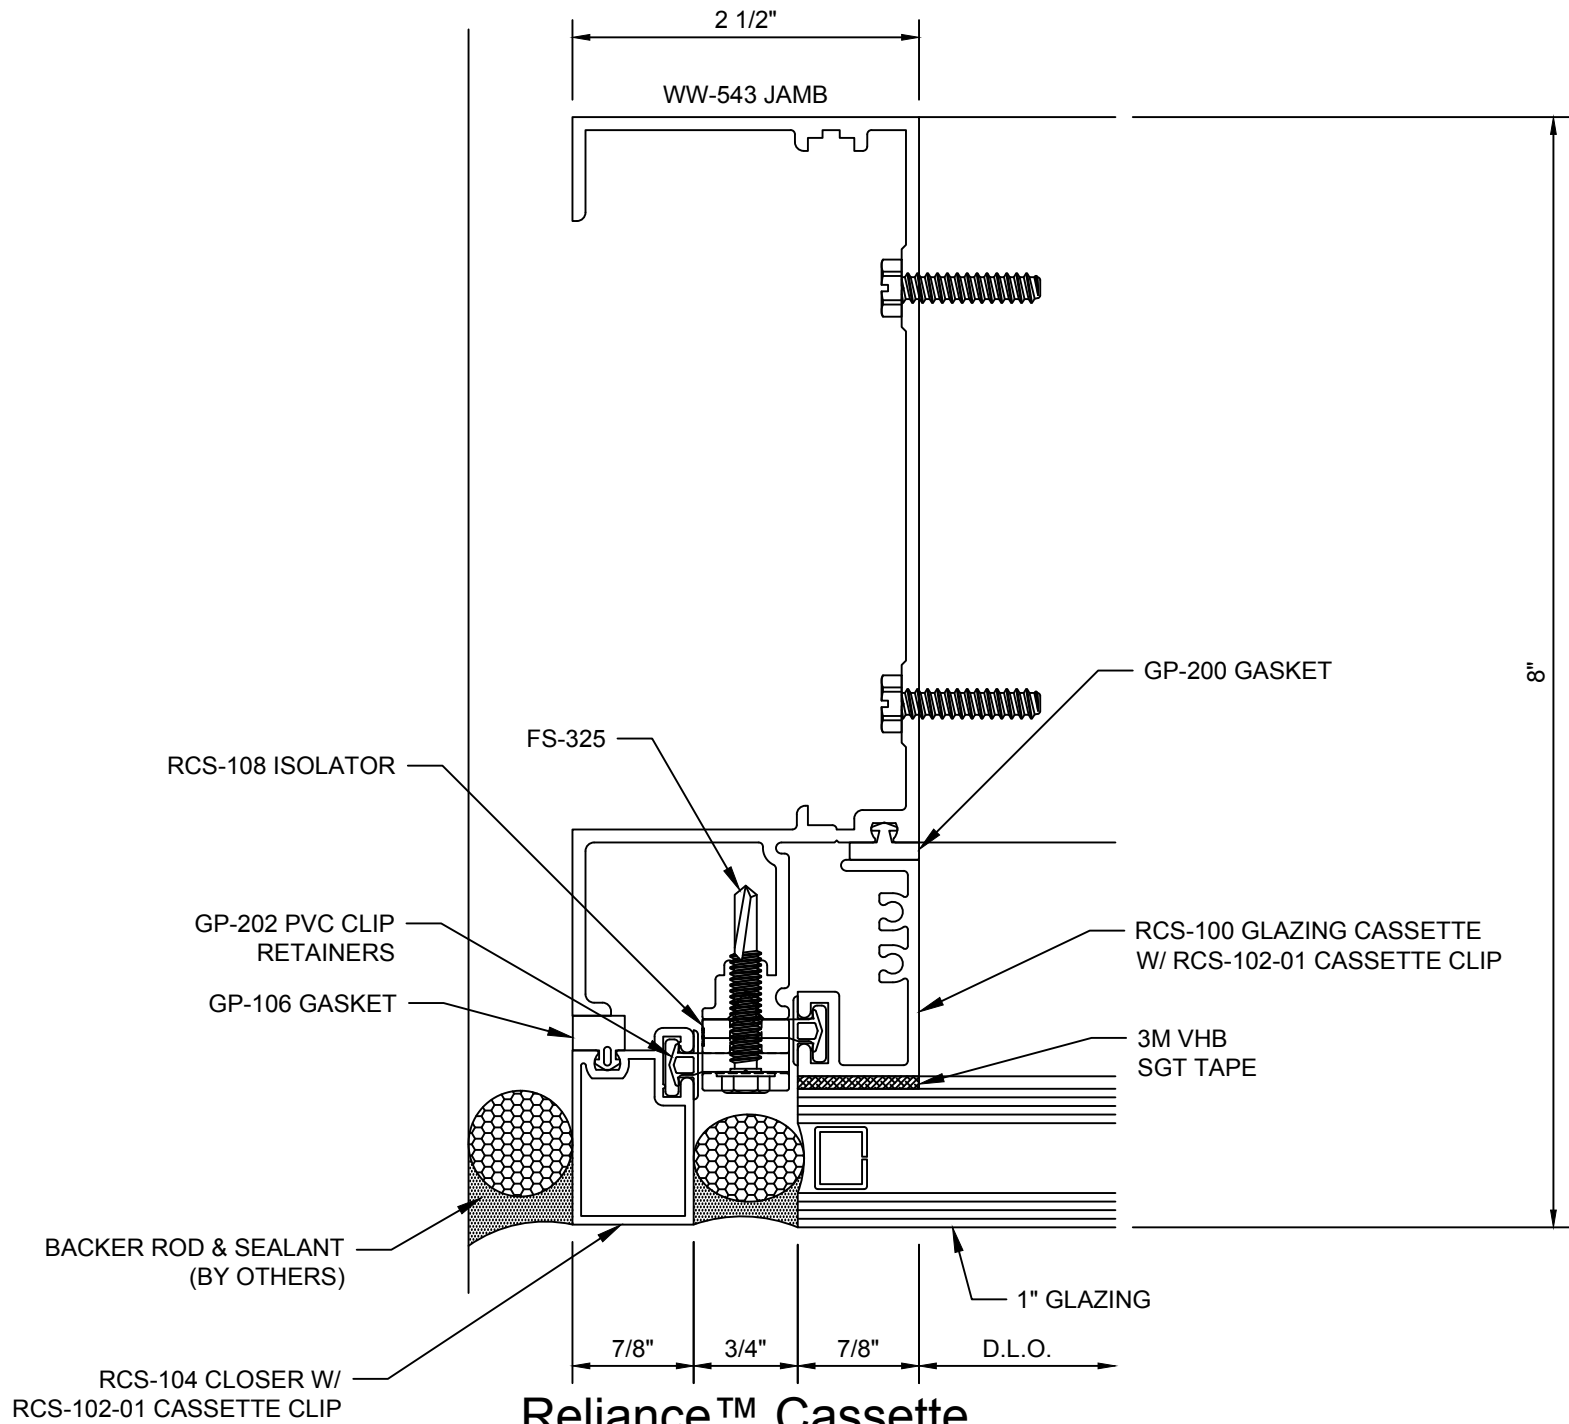

**Reliance™ Cassette
Horizontal at Door Head - H1337**

Reliance™ Cassette
90° Inside Corner - V1127

Reliance™ Cassette
90° Outside Corner - V1129

Reliance™ Cassette
90° Outside Corner - V1130

**Reliance™ Cassette
Jamb Vertical - V1321**