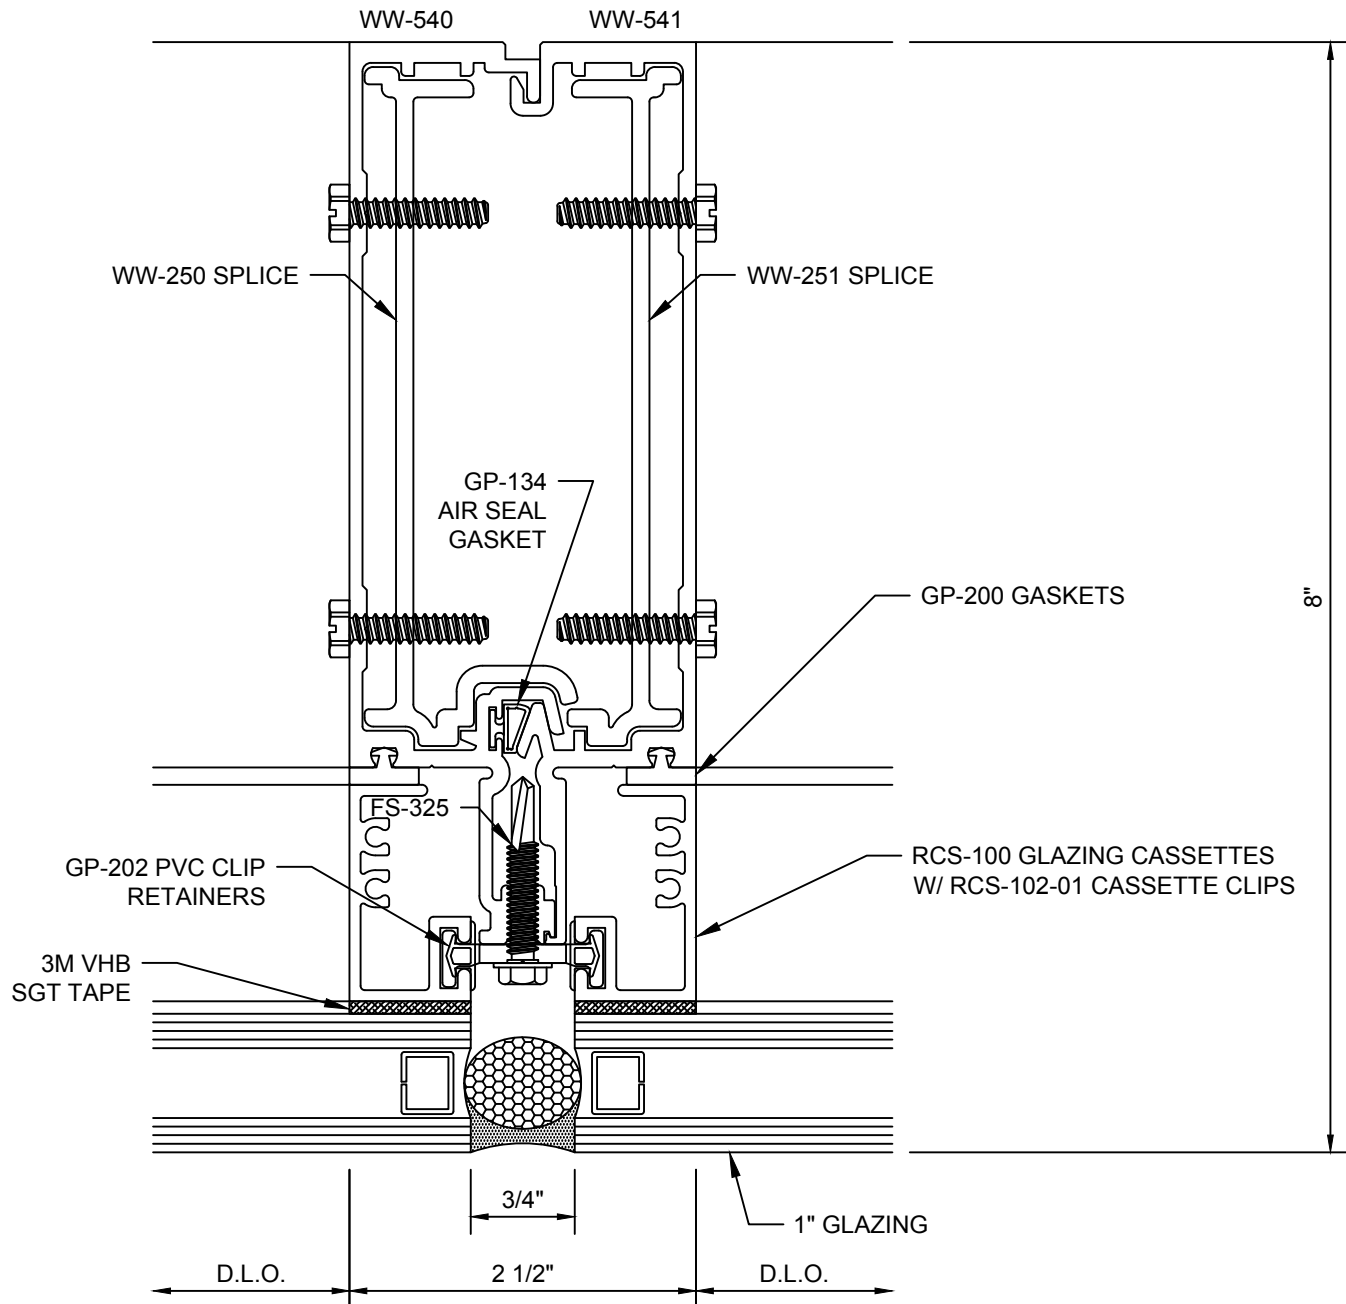

**Reliance™ Cassette
Vertical Mullion - V1322**

ZERO SIGHTLINE TYPE OPERABLE WINDOW. GO TO <http://www.obe.com/products/architectural-windows/> FOR THE MOST CURRENT VENT OPTIONS.

Reliance™ Cassette Vertical At Operable Window - V1323

Reliance™ Cassette
Vertical Mullion w/ Sunshade Anchor - V1324

**Reliance™ Cassette
Vertical Mullion at Splice - V1325**

Reliance™ Cassette 90° Inside Corner - V1326

Reliance™ Cassette Vertical Mullion - V1332