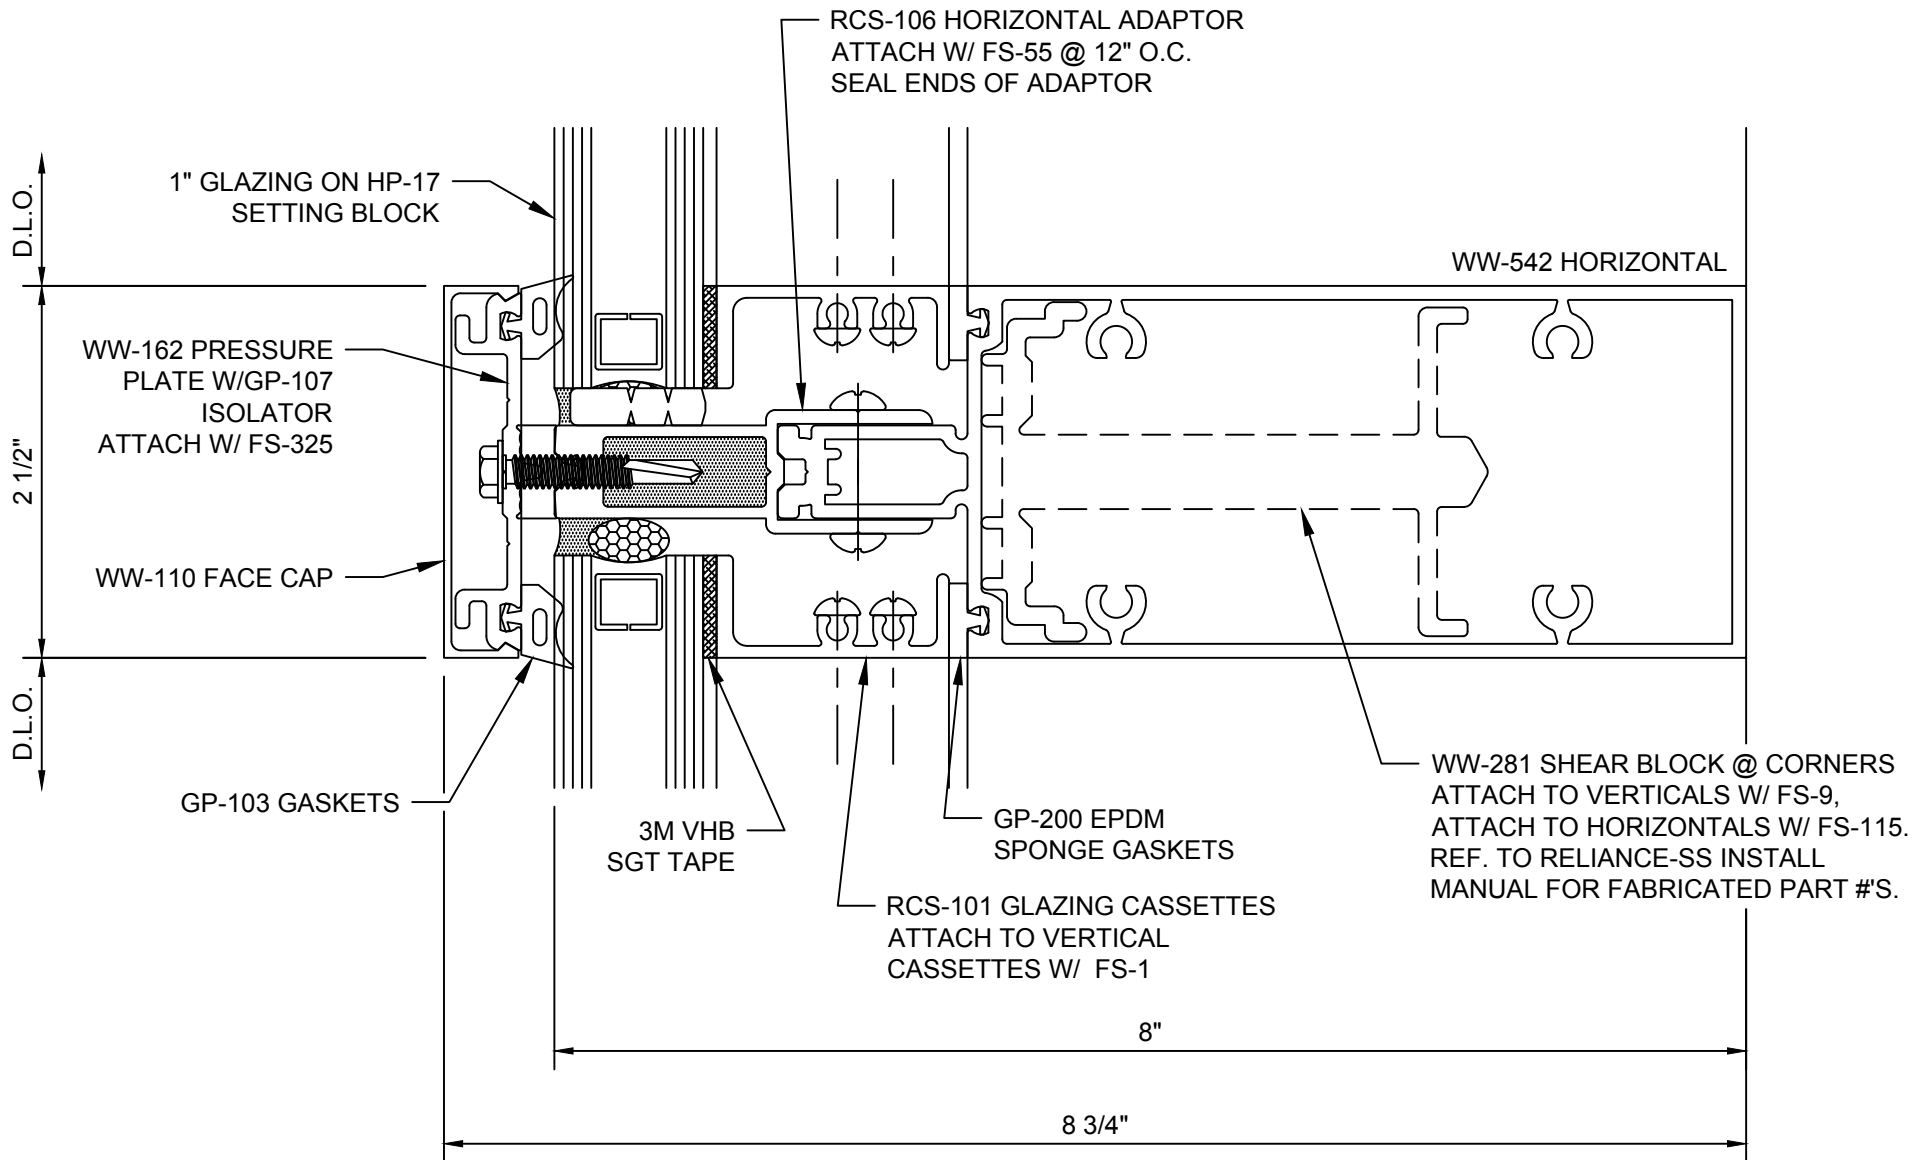

Reliance™ Cassette
Intermediate Horizontal - H1332