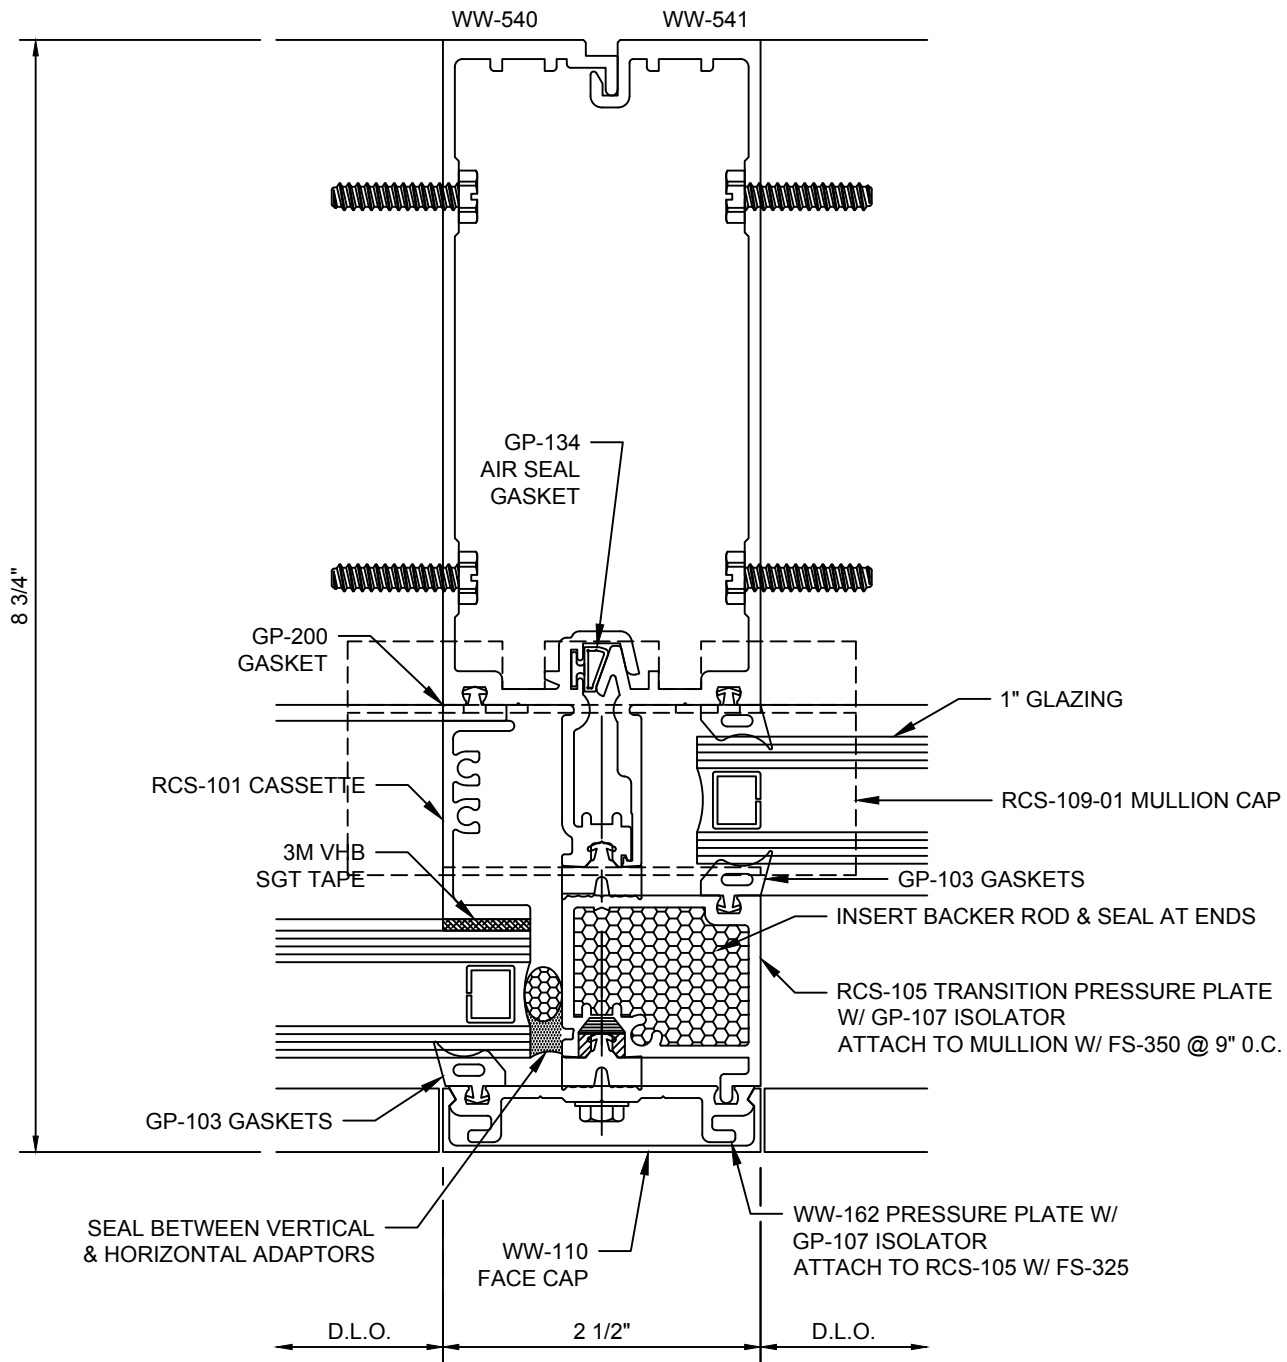

**Reliance™ Cassette
Vertical Mullion - V1322**

ZERO SIGHTLINE TYPE OPERABLE WINDOW. GO TO <http://www.obe.com/products/architectural-windows/> FOR THE MOST CURRENT VENT OPTIONS.

Reliance™ Cassette Vertical At Operable Window - V1323

Reliance™ Cassette
Vertical Mullion w/ Sunshade Anchor - V1324

**Reliance™ Cassette
Vertical Mullion at Splice - V1325**

Reliance™ Cassette 90° Inside Corner - V1326

Reliance™ Cassette Vertical Mullion - V1332