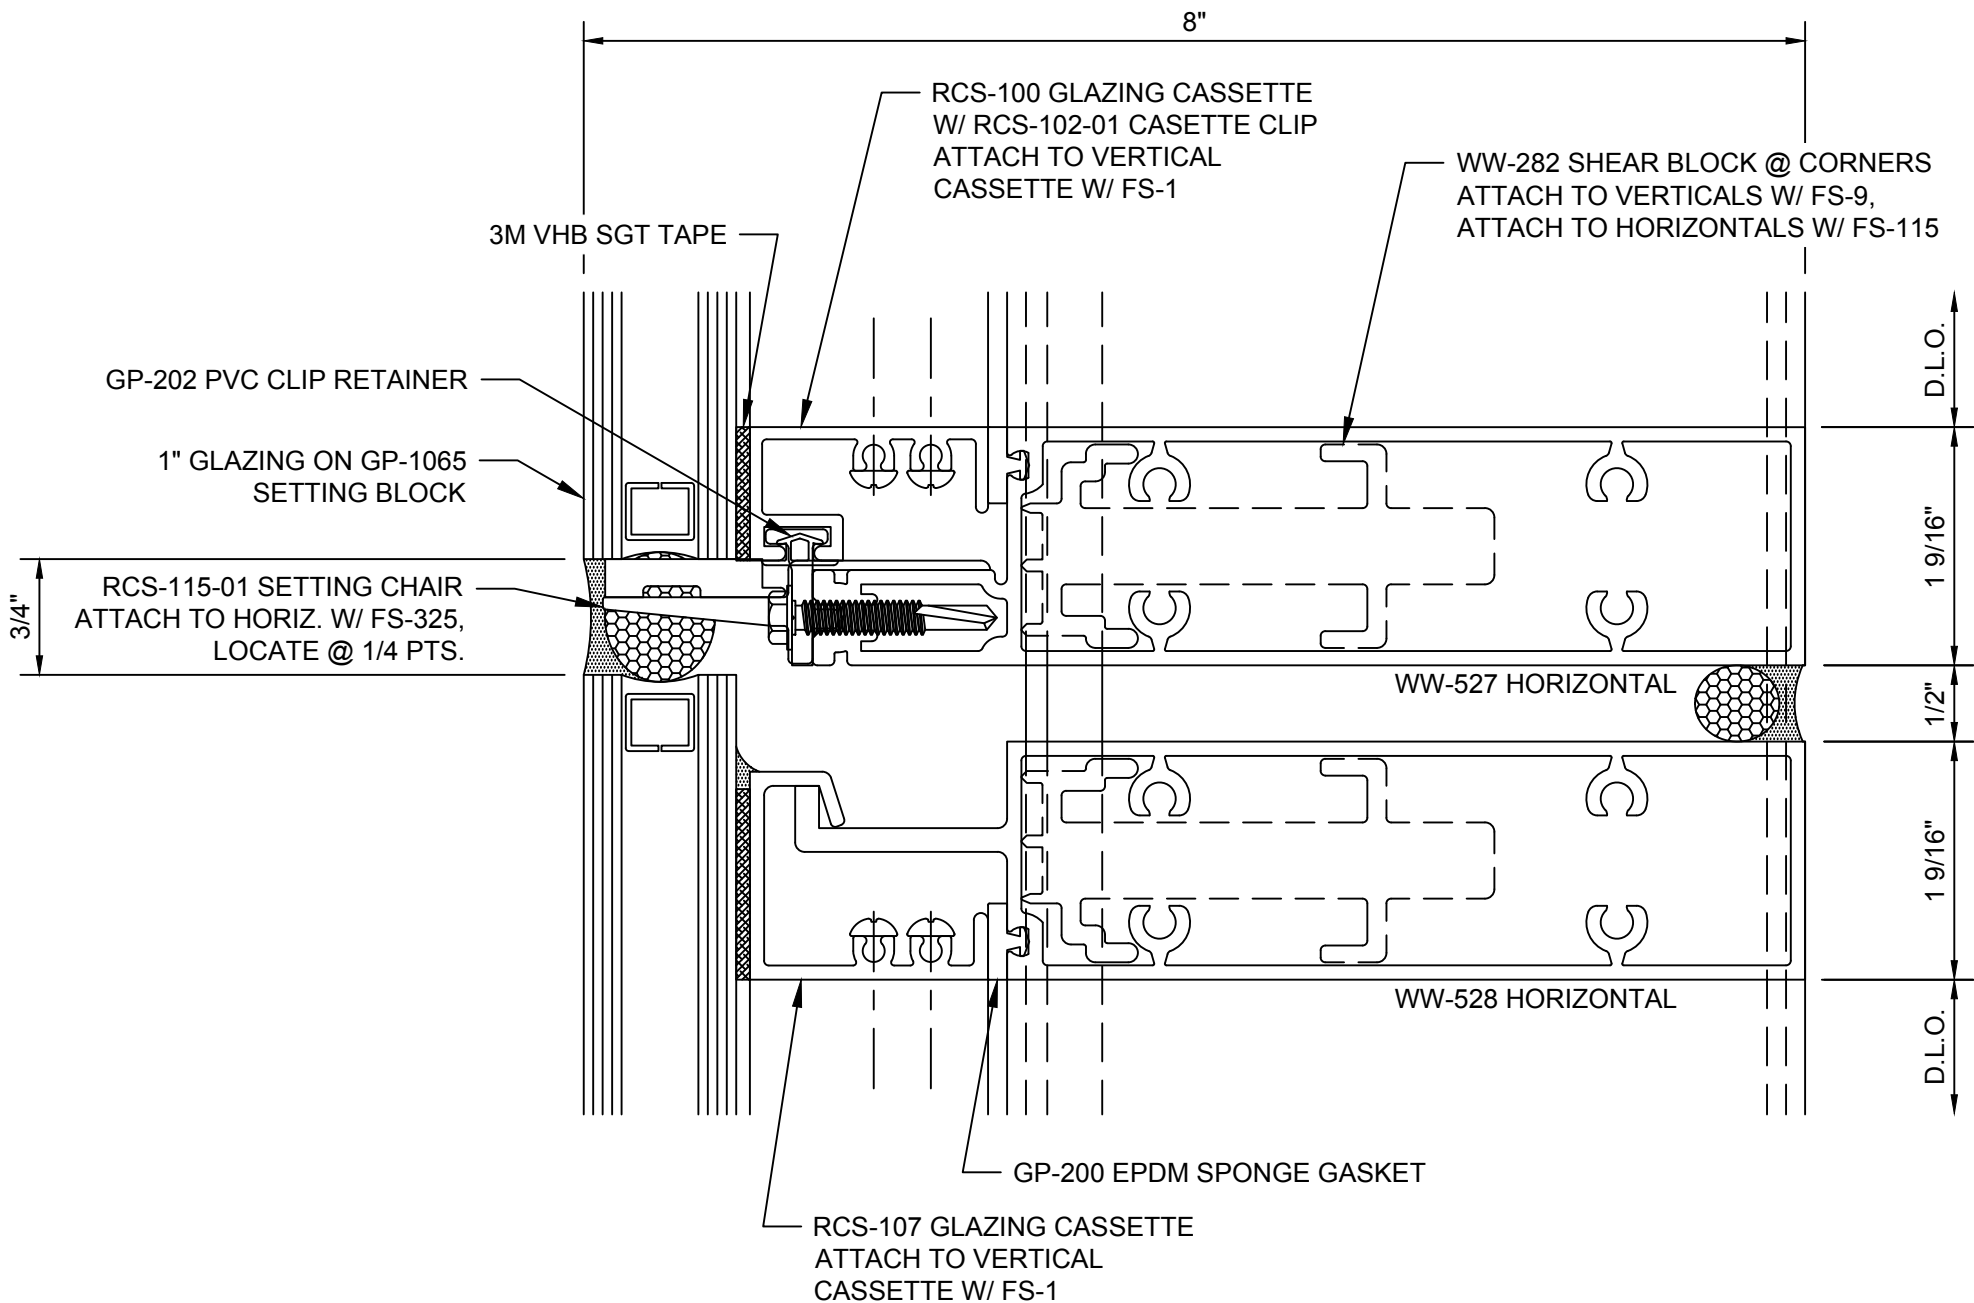

Reliance™ Cassette Stack Horizontal - H1324