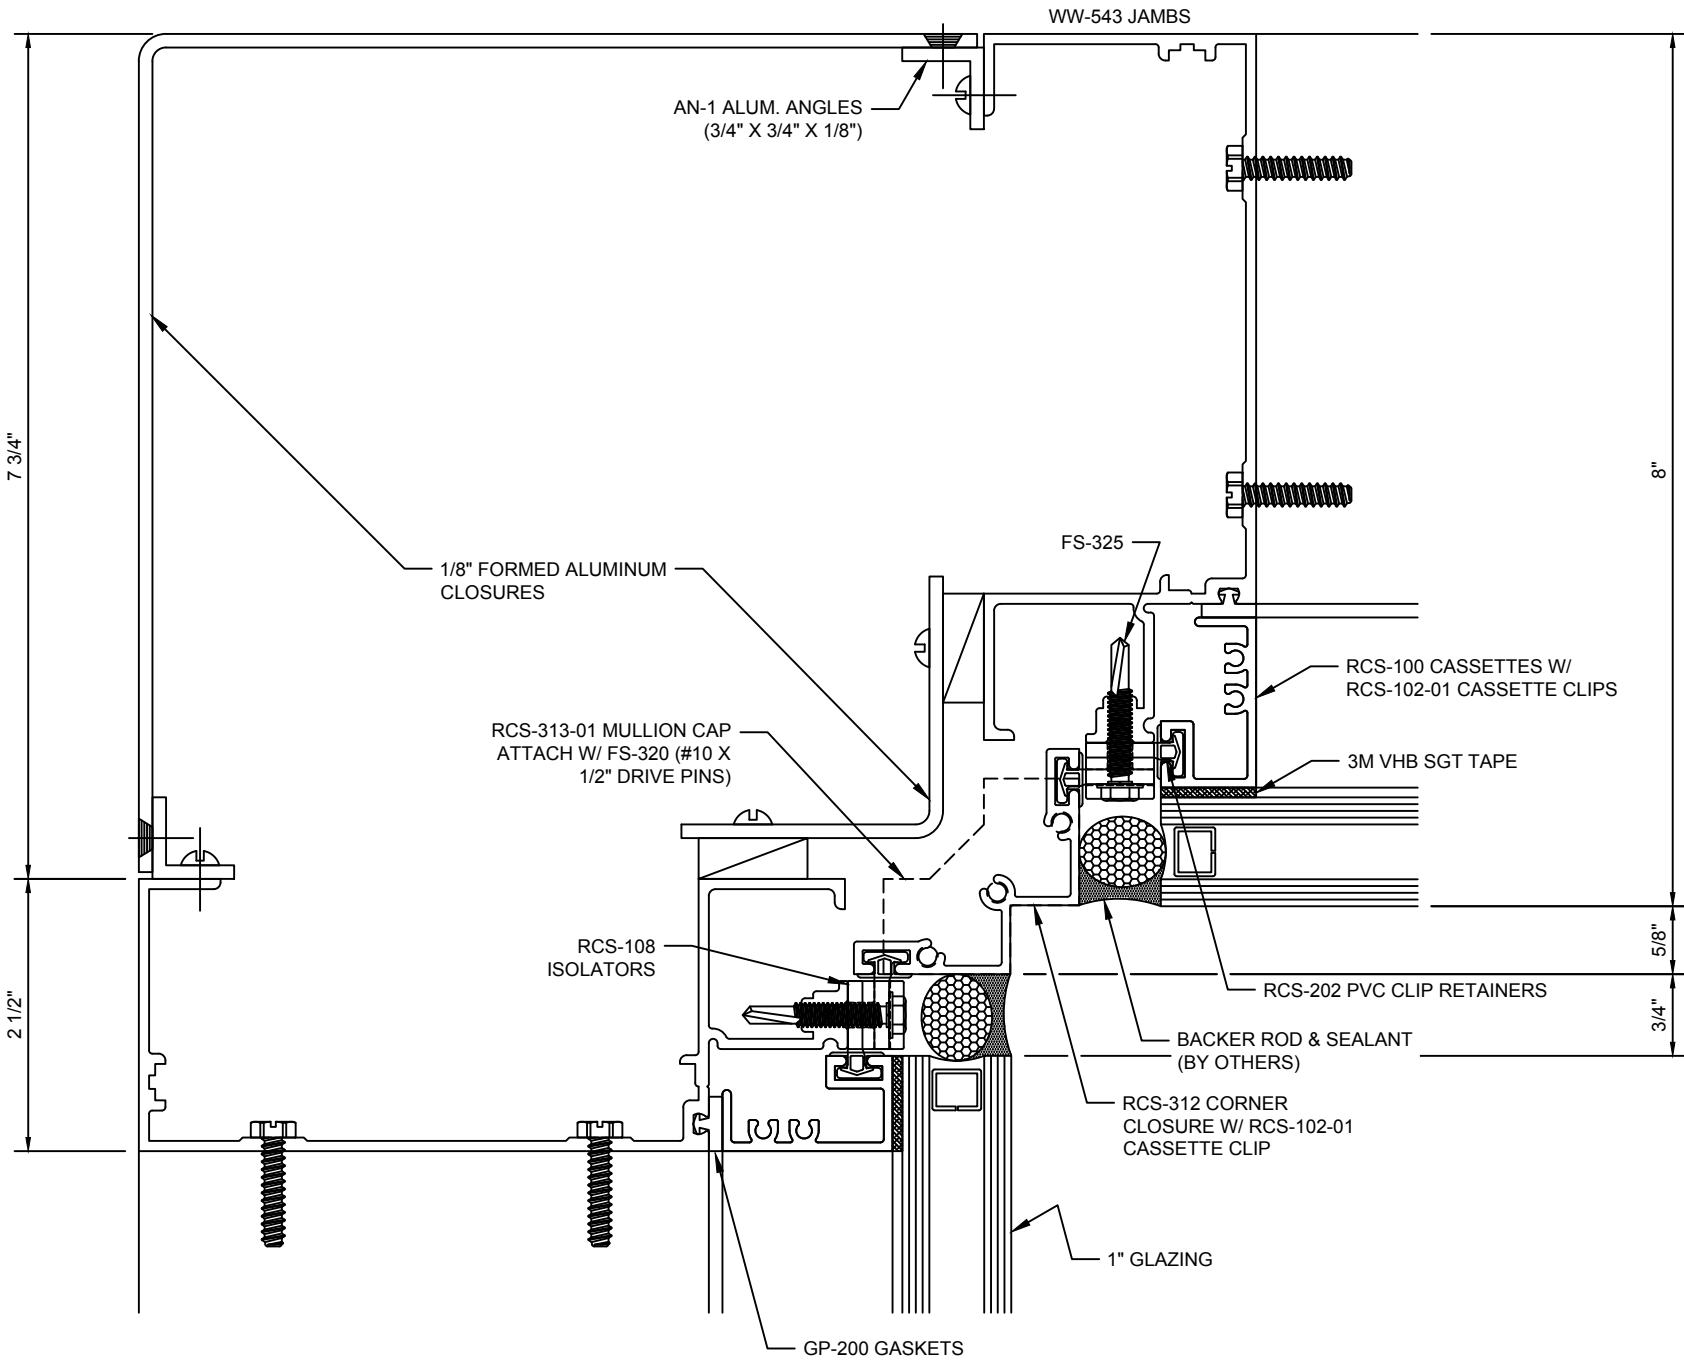

Reliance™ Cassette 90° Inside Corner - V1326