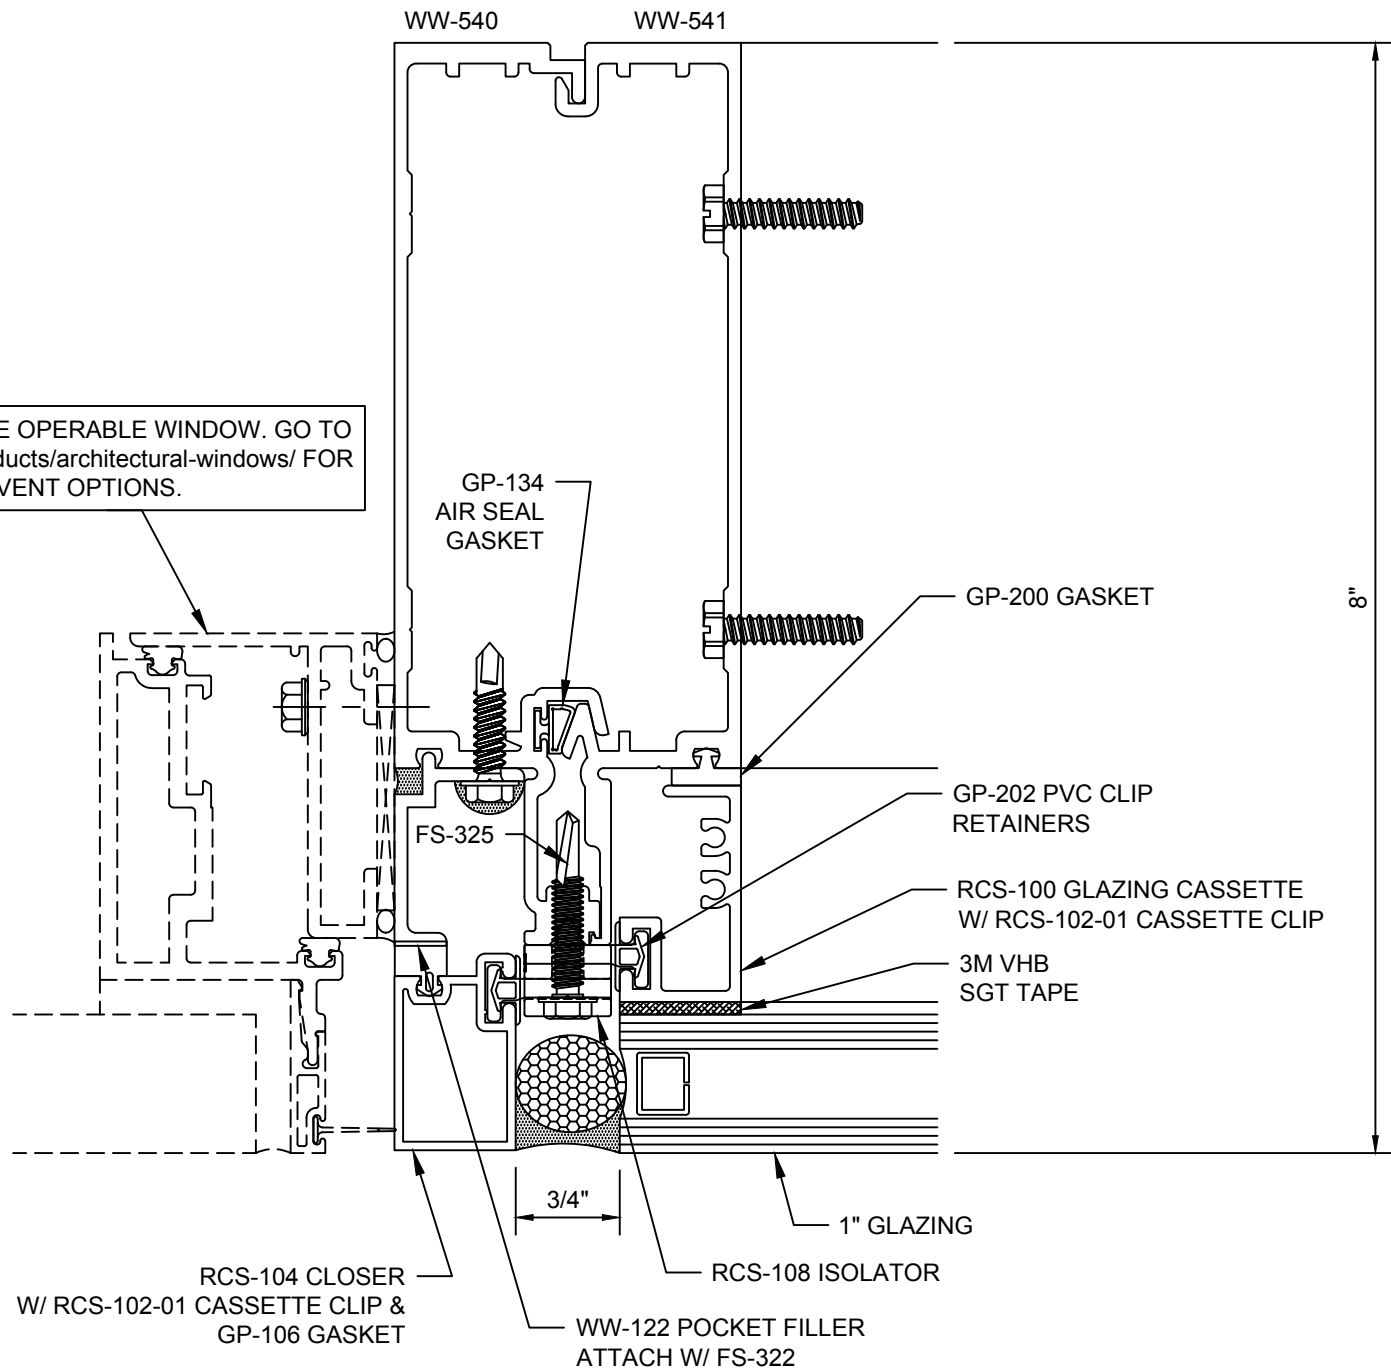

ZERO SIGHTLINE TYPE OPERABLE WINDOW. GO TO <http://www.obe.com/products/architectural-windows/> FOR THE MOST CURRENT VENT OPTIONS.

Reliance™ Cassette Vertical At Operable Window - V1323