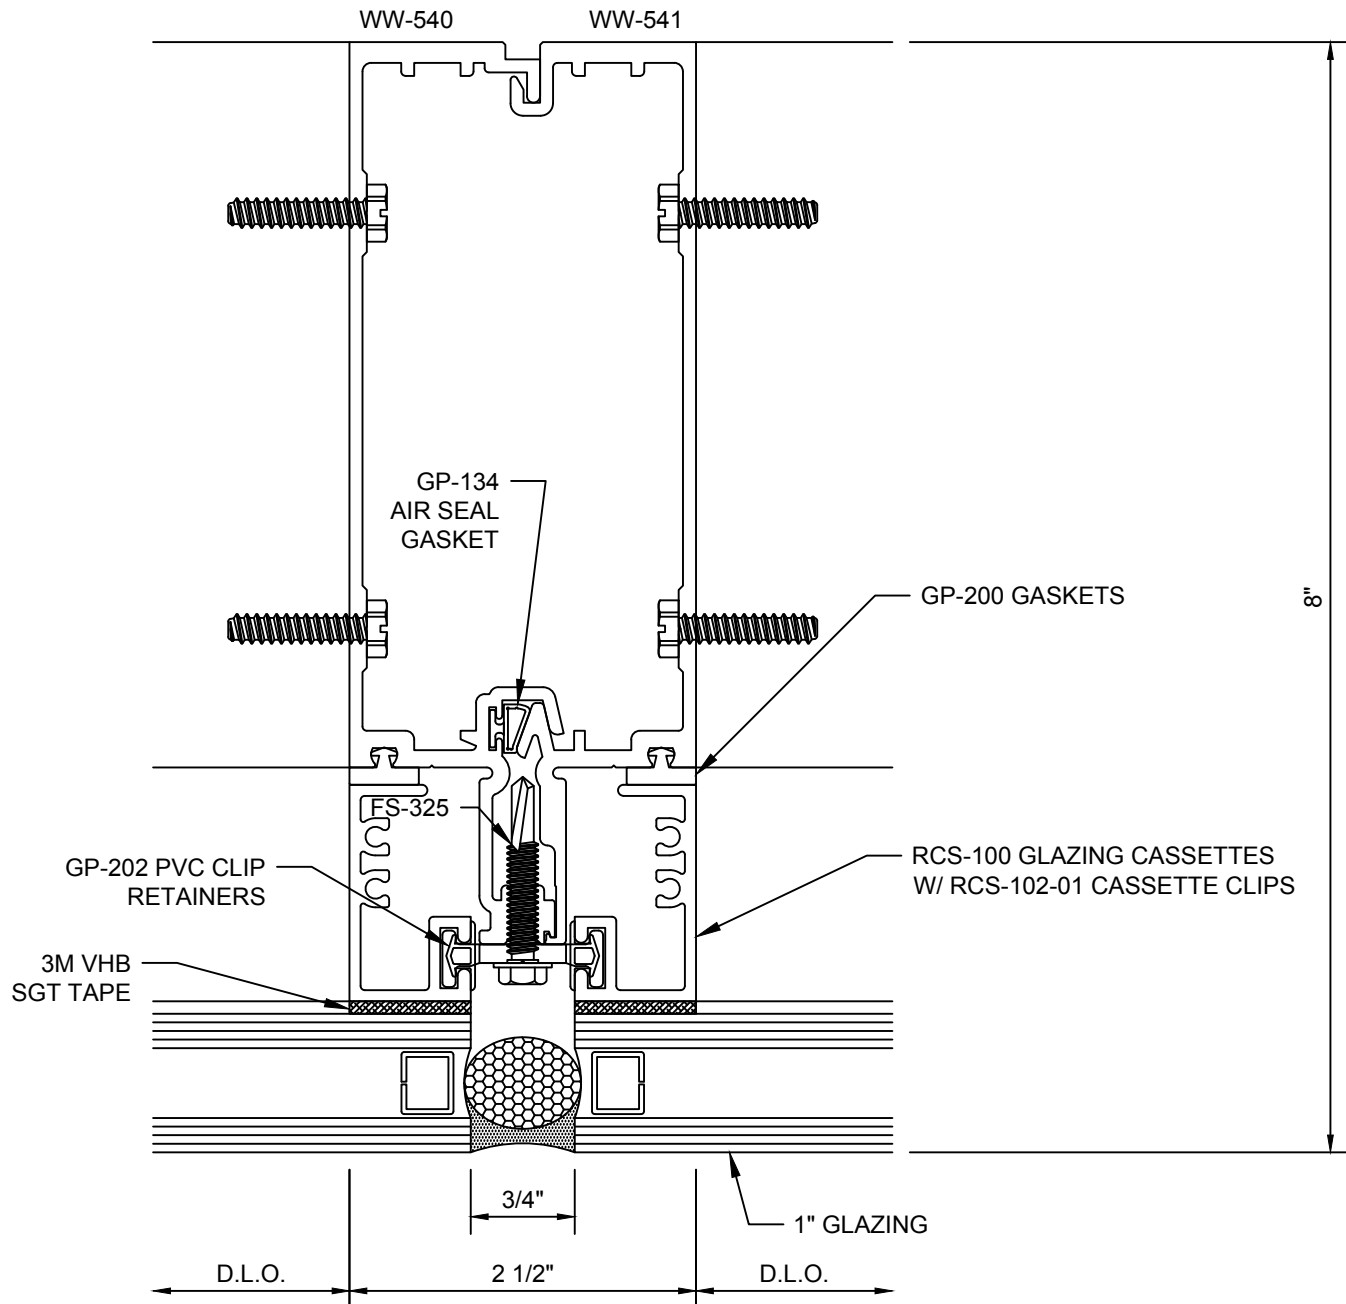

**Reliance™ Cassette
Horizontal at Door Head - H1337**

Reliance™ Cassette
90° Inside Corner - V1127

Reliance™ Cassette
90° Outside Corner - V1129

Reliance™ Cassette
90° Outside Corner - V1130

**Reliance™ Cassette
Jamb Vertical - V1321**