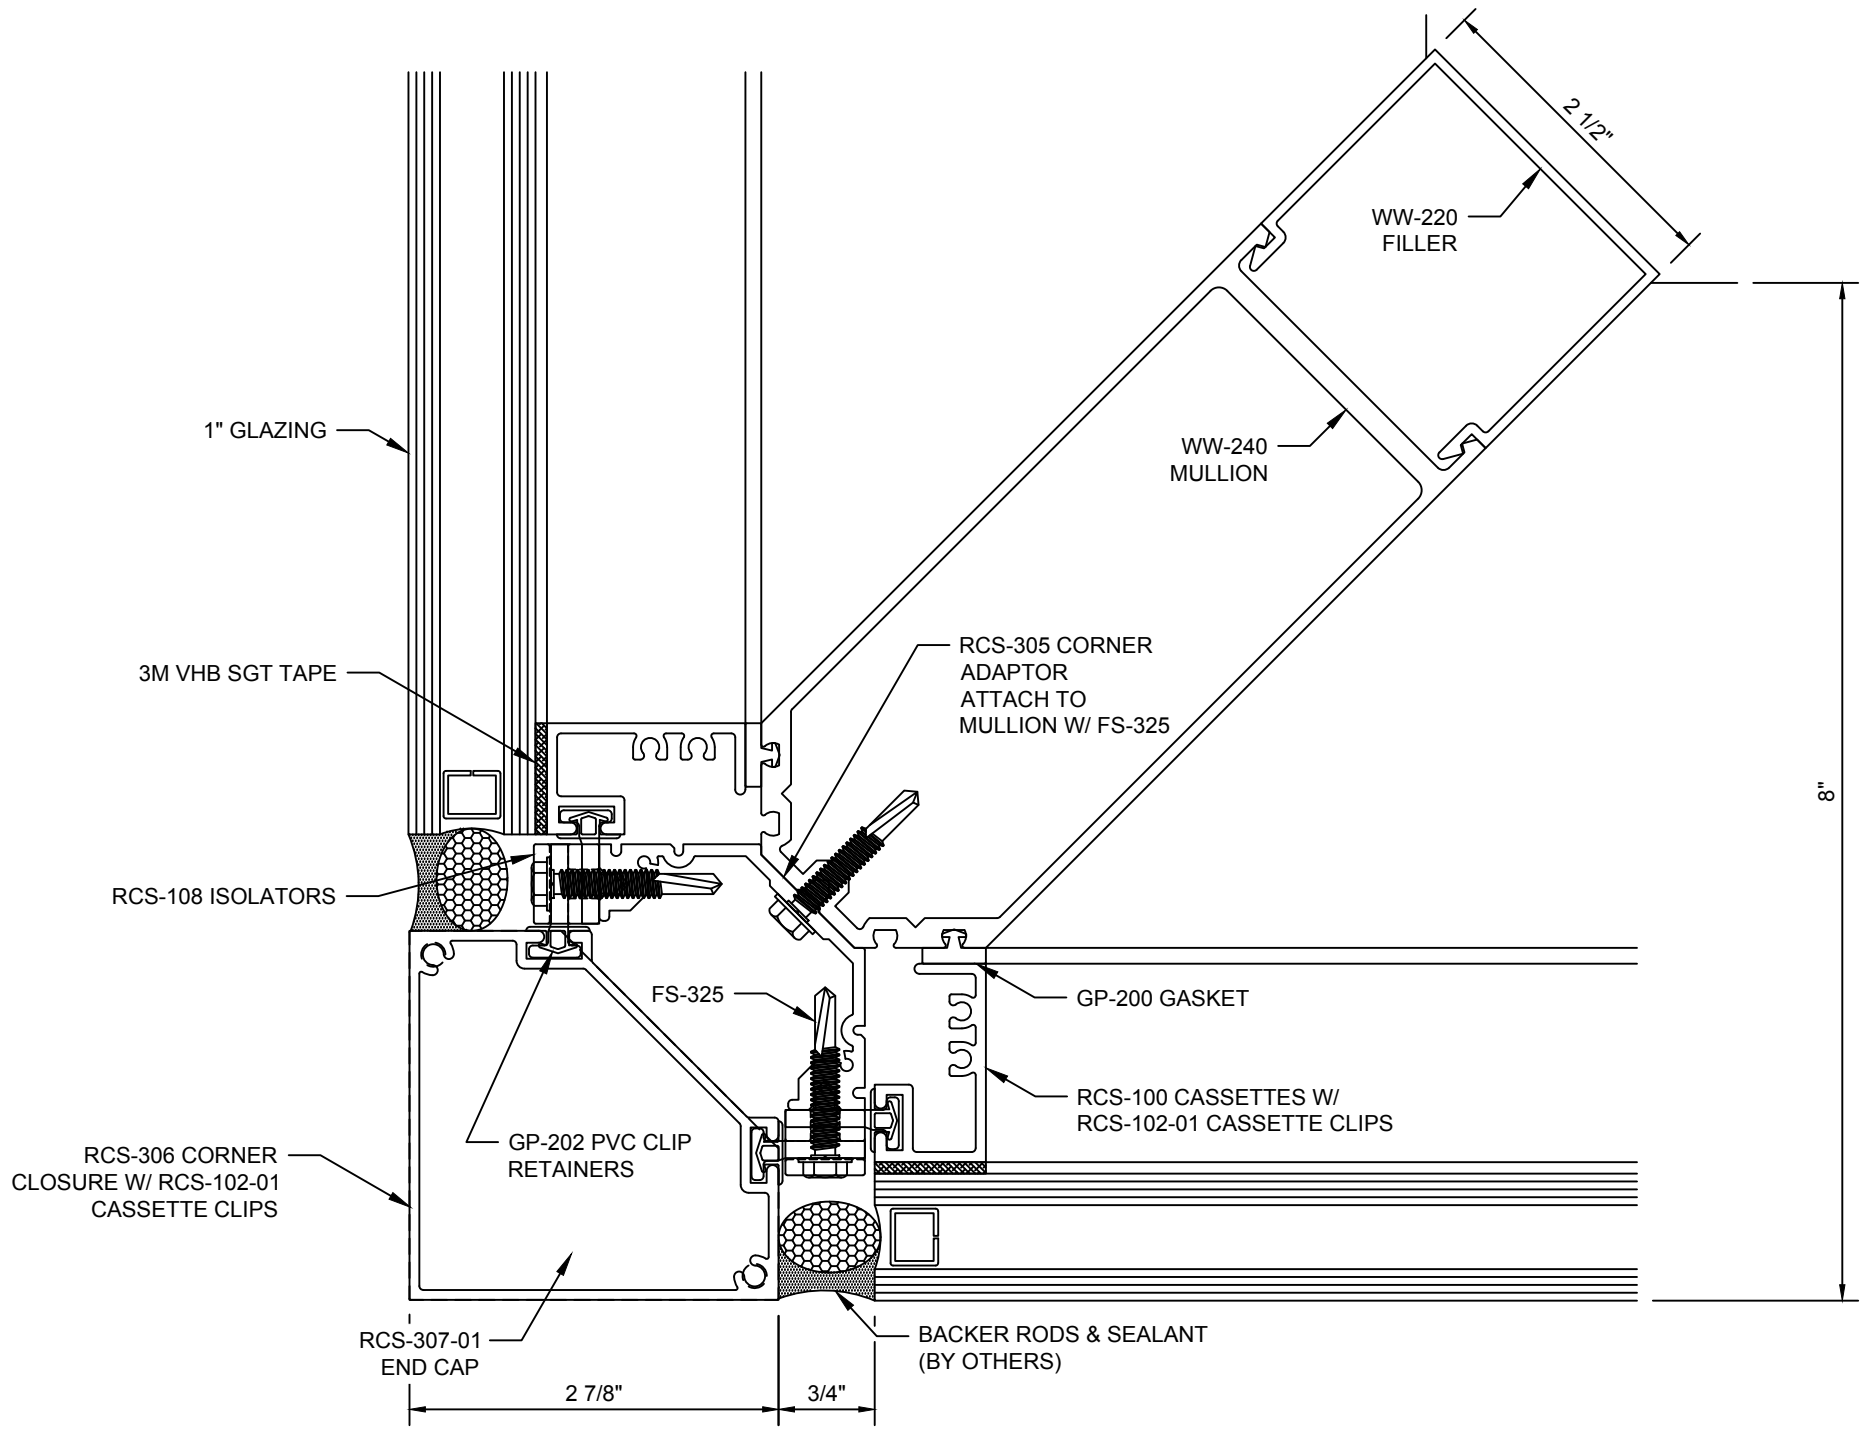

Reliance™ Cassette
Intermediate Horizontal - H1332

Reliance™ Cassette
Sill Horizontal at Vision - H1333

Reliance™ Cassette Horizontal at Operable Window - H1335

**Reliance™ Cassette
Horizontal at Door Head - H1336**

**Reliance™ Cassette
Horizontal at Door Head - H1337**

Reliance™ Cassette
90° Inside Corner - V1127

Reliance™ Cassette
90° Outside Corner - V1129

Reliance™ Cassette
90° Outside Corner - V1130

**Reliance™ Cassette
Jamb Vertical - V1321**