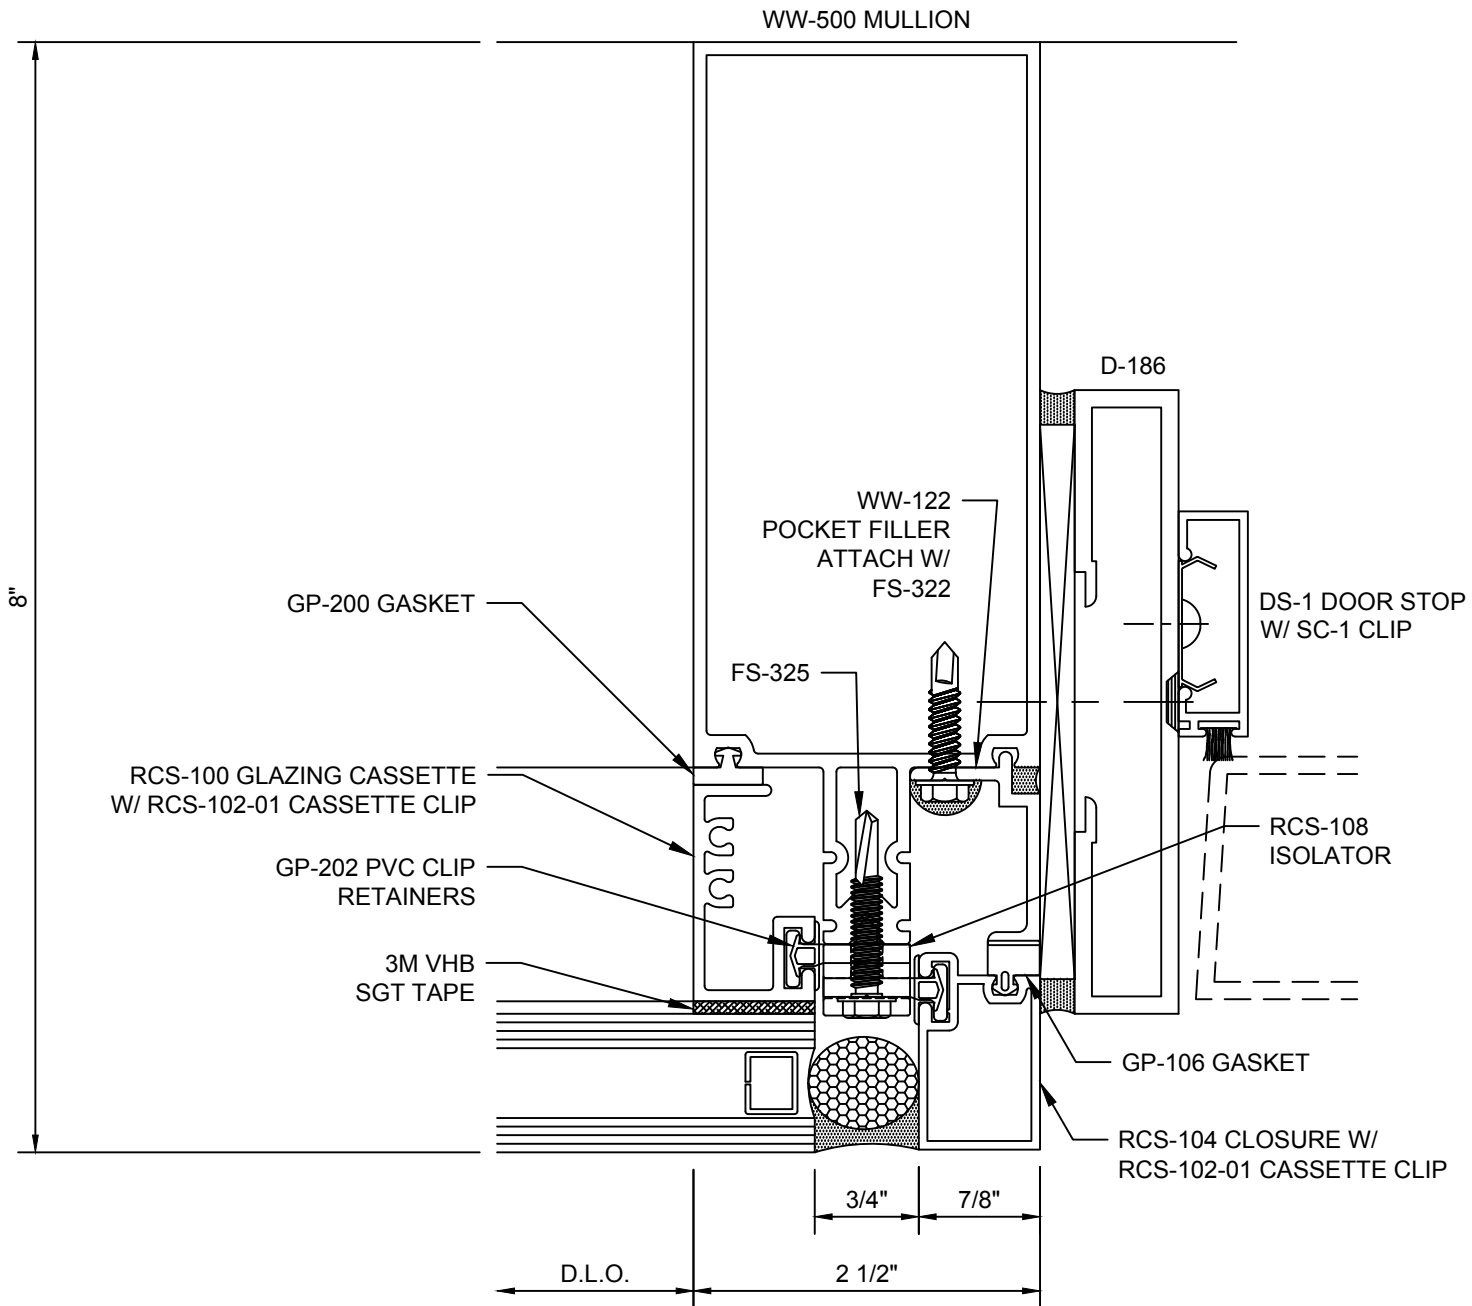

**Reliance™ Cassette
Door Jamb - V1136**