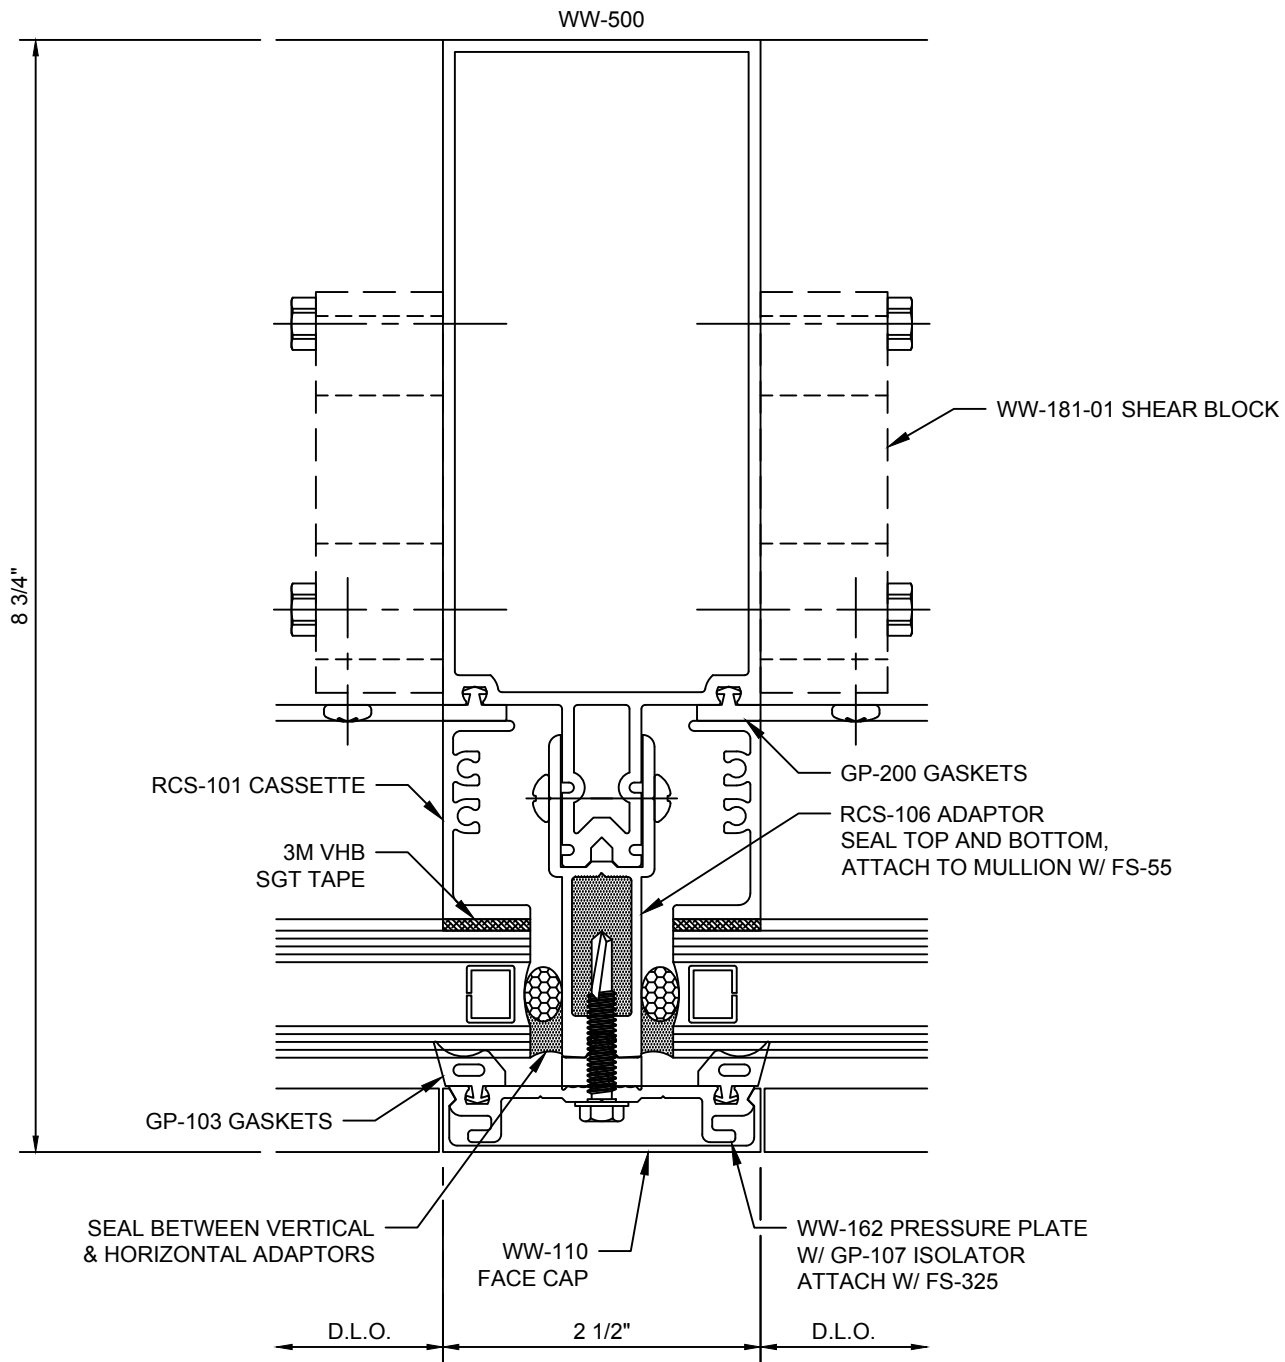

Reliance™ Cassette Vertical At Operable Window - V1123

Reliance™ Cassette
Vertical Mullion w/ Sunshade Anchor - V1124

**Reliance™ Cassette
Vertical Mullion at Splice - V1125**

Reliance™ Cassette
90° Inside Corner - V1126

Reliance™ Cassette
90° Inside Corner - V1127

Reliance™ Cassette
90° Outside Corner - V1129

Reliance™ Cassette
90° Outside Corner - V1130

Reliance™ Cassette Vertical Mullion - V1132

Reliance™ Cassette Vertical Mullion at Transition - V1133