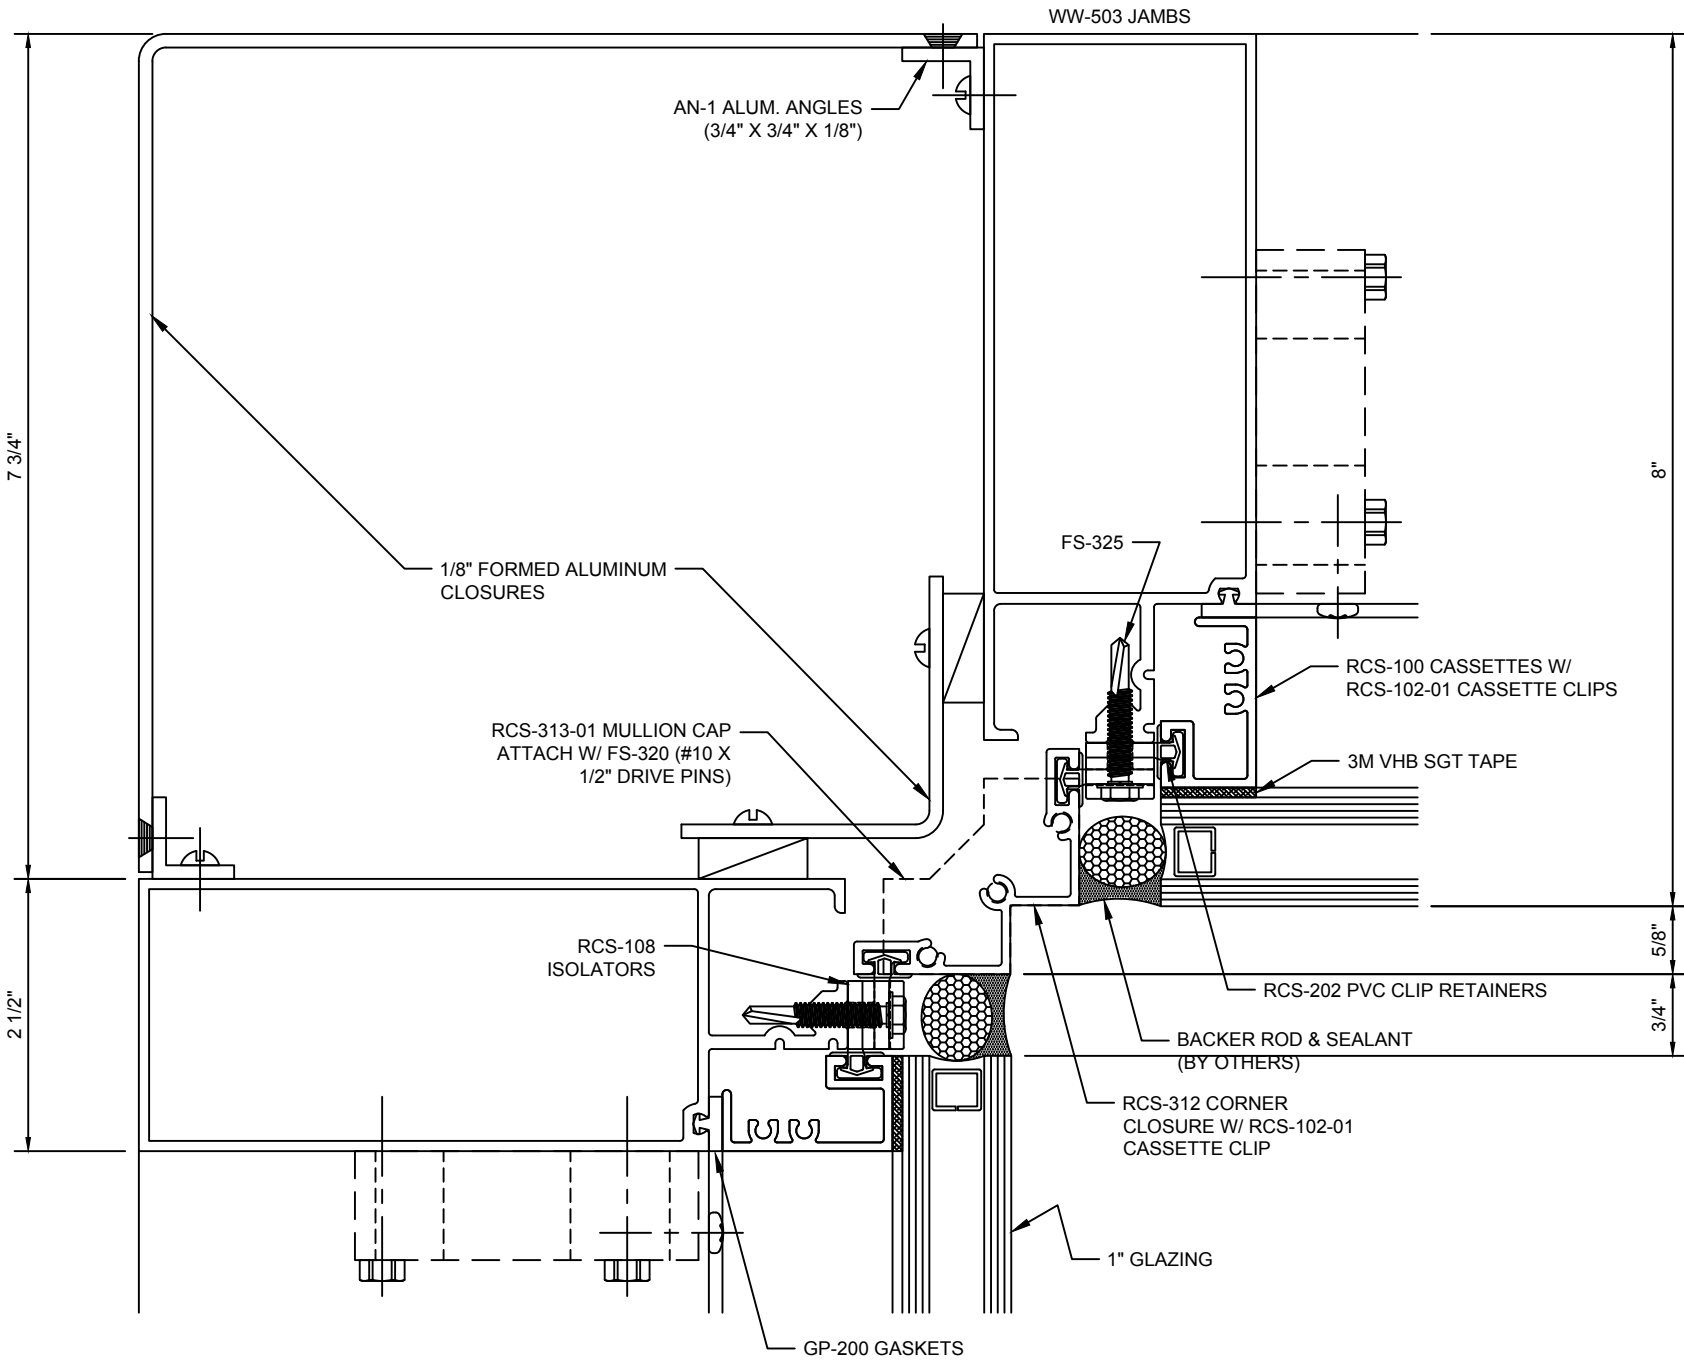

Reliance™ Cassette
90° Inside Corner - V1126