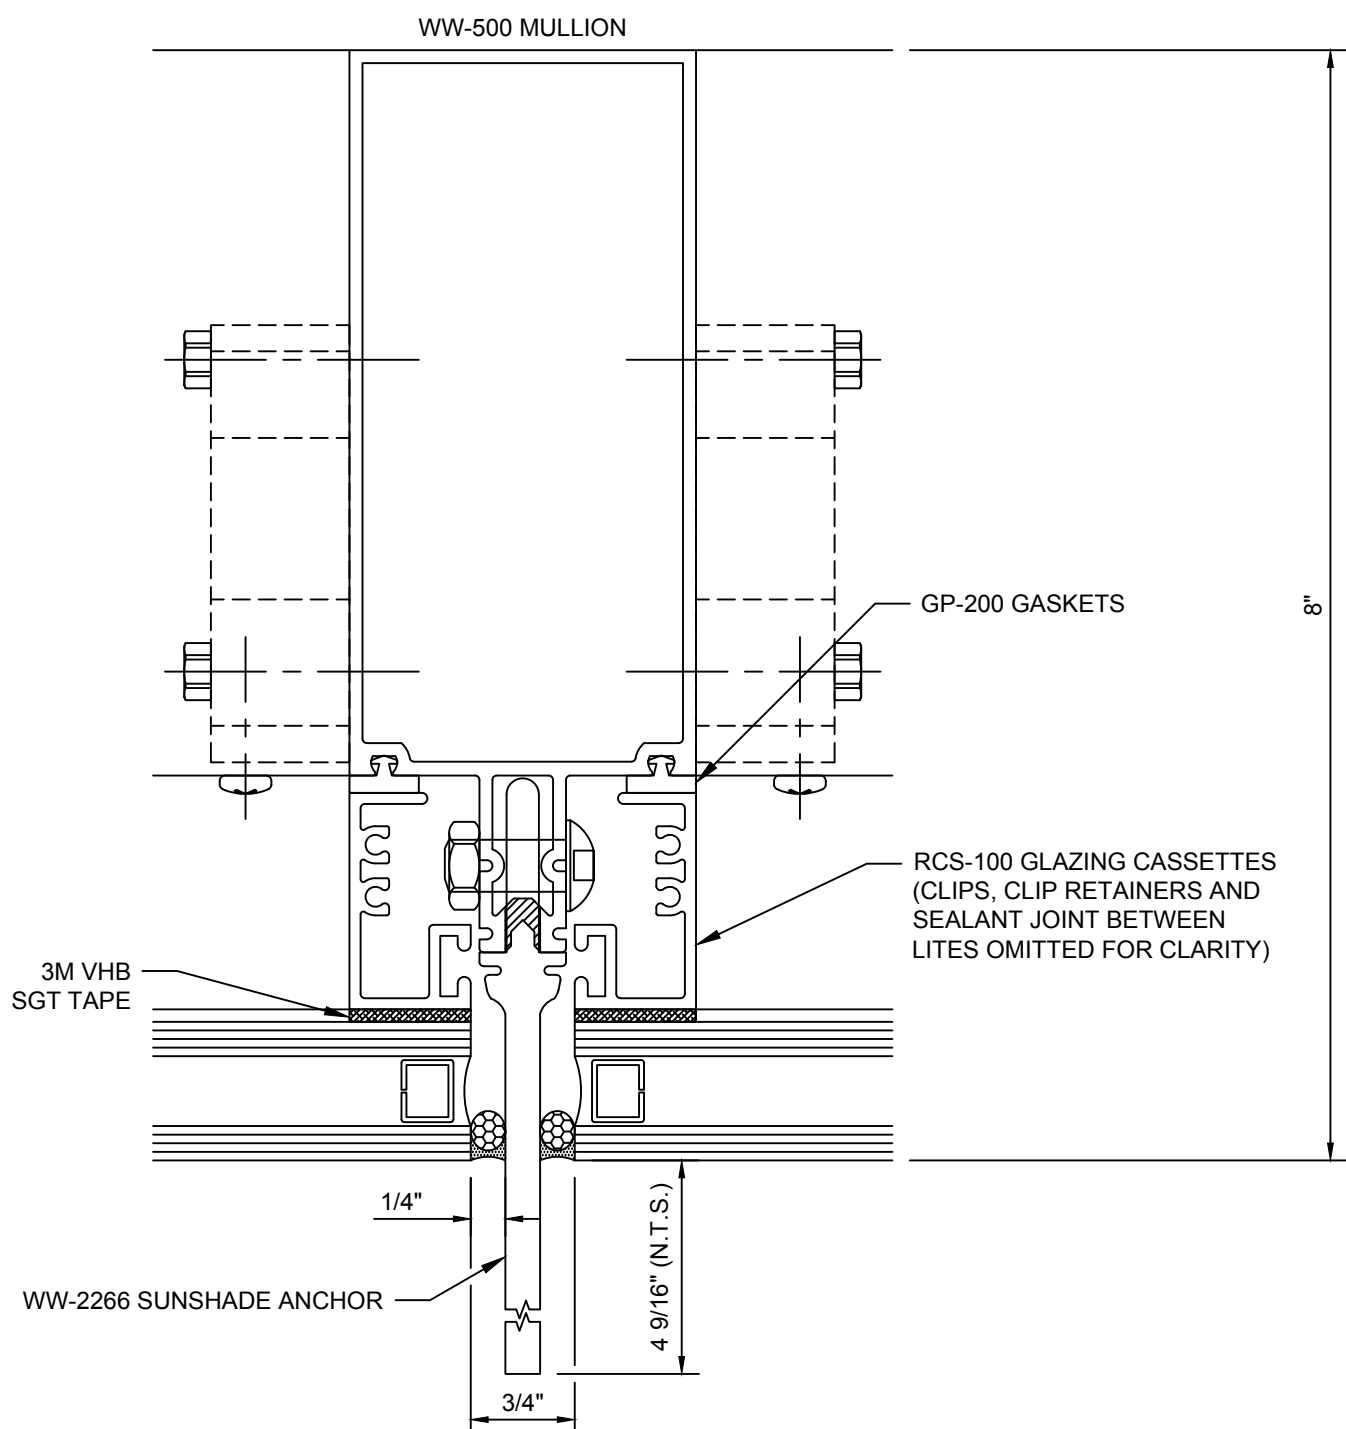

**Reliance™ Cassette
Jamb Vertical - V1121**

**Reliance™ Cassette
Vertical Mullion - V1122**

WW-500 MULLION

ZERO SIGHTLINE TYPE OPERABLE WINDOW. GO TO <http://www.obe.com/products/architectural-windows/> FOR THE MOST CURRENT VENT OPTIONS.

Reliance™ Cassette Vertical At Operable Window - V1123

Reliance™ Cassette
Vertical Mullion w/ Sunshade Anchor - V1124

**Reliance™ Cassette
Vertical Mullion at Splice - V1125**

Reliance™ Cassette
90° Inside Corner - V1126