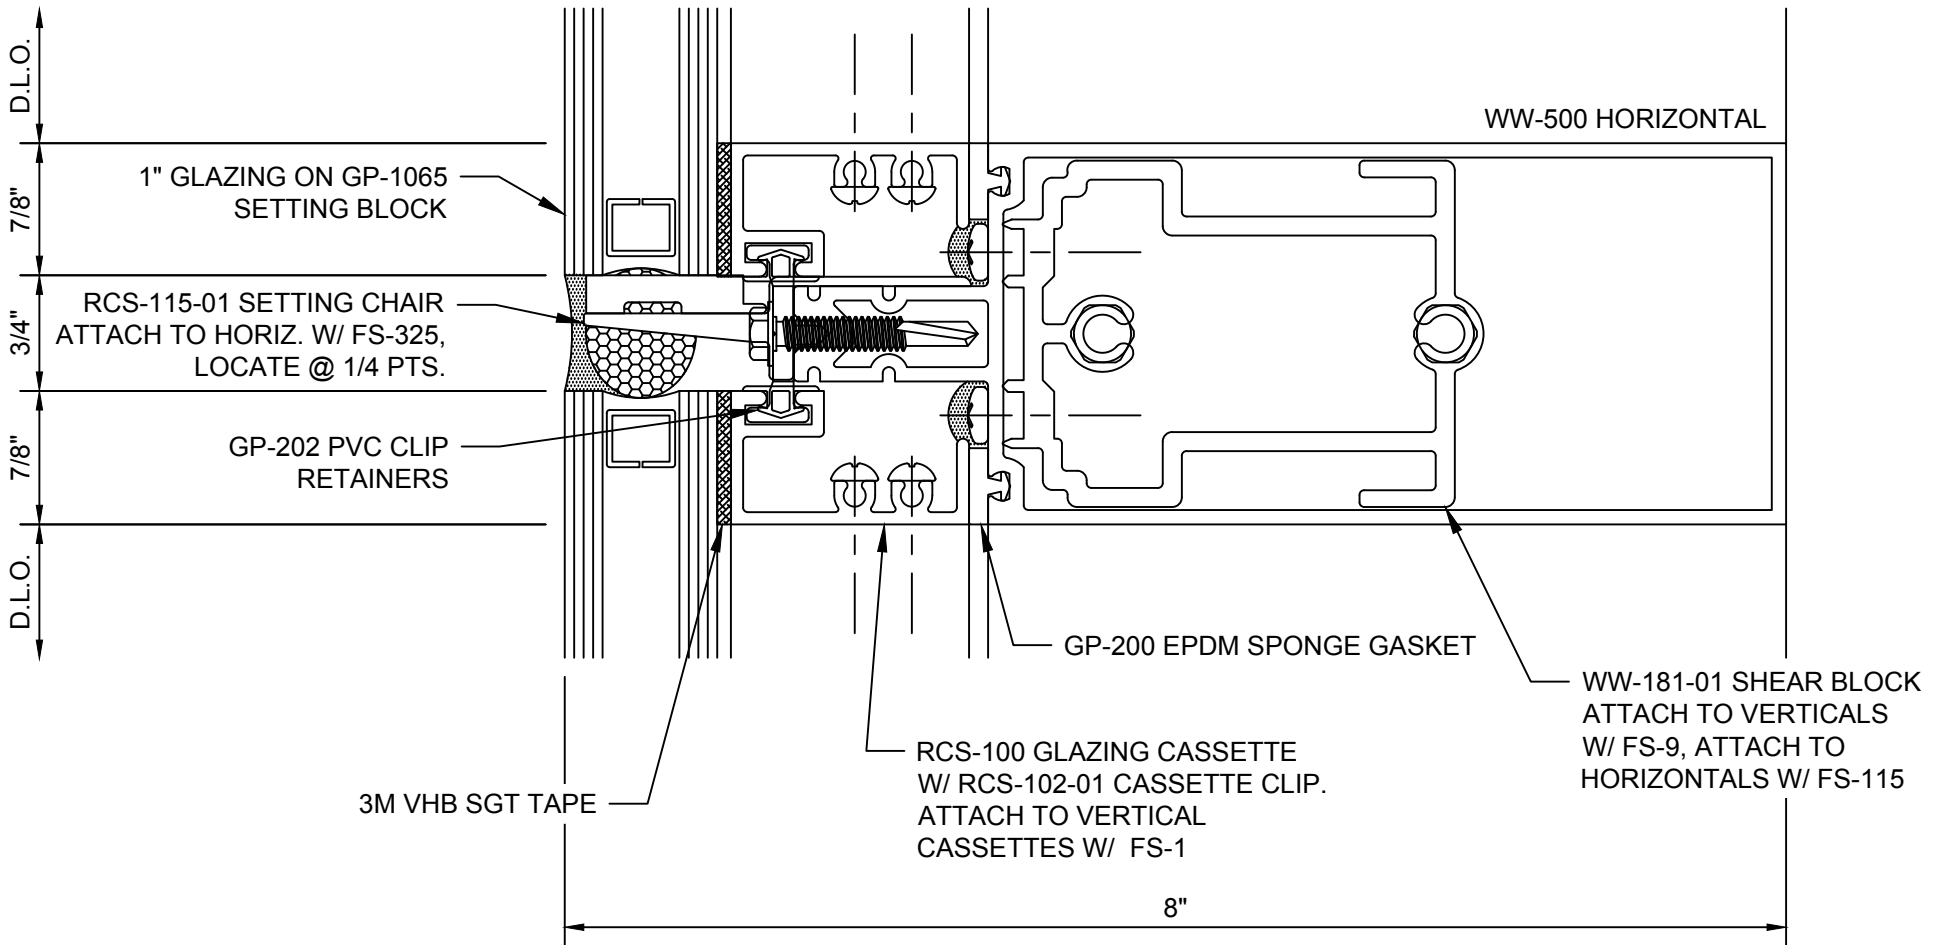

V1133-Vert-Transition-w-Face-Ca

V1134-Vert-w-Face-Cap-Rcw

V1136-DrJb-Sgl-Act

Table of Contents

Model: Elev-Rcs-Tape-Sb-2.5x8.00

RELIANCE-CASSETTE - VHB 3M TAPE - 1" GLASS

SHEAR BLOCK ASSEMBLY

Reliance™ Cassette Head Horizontal at Vision - H1121