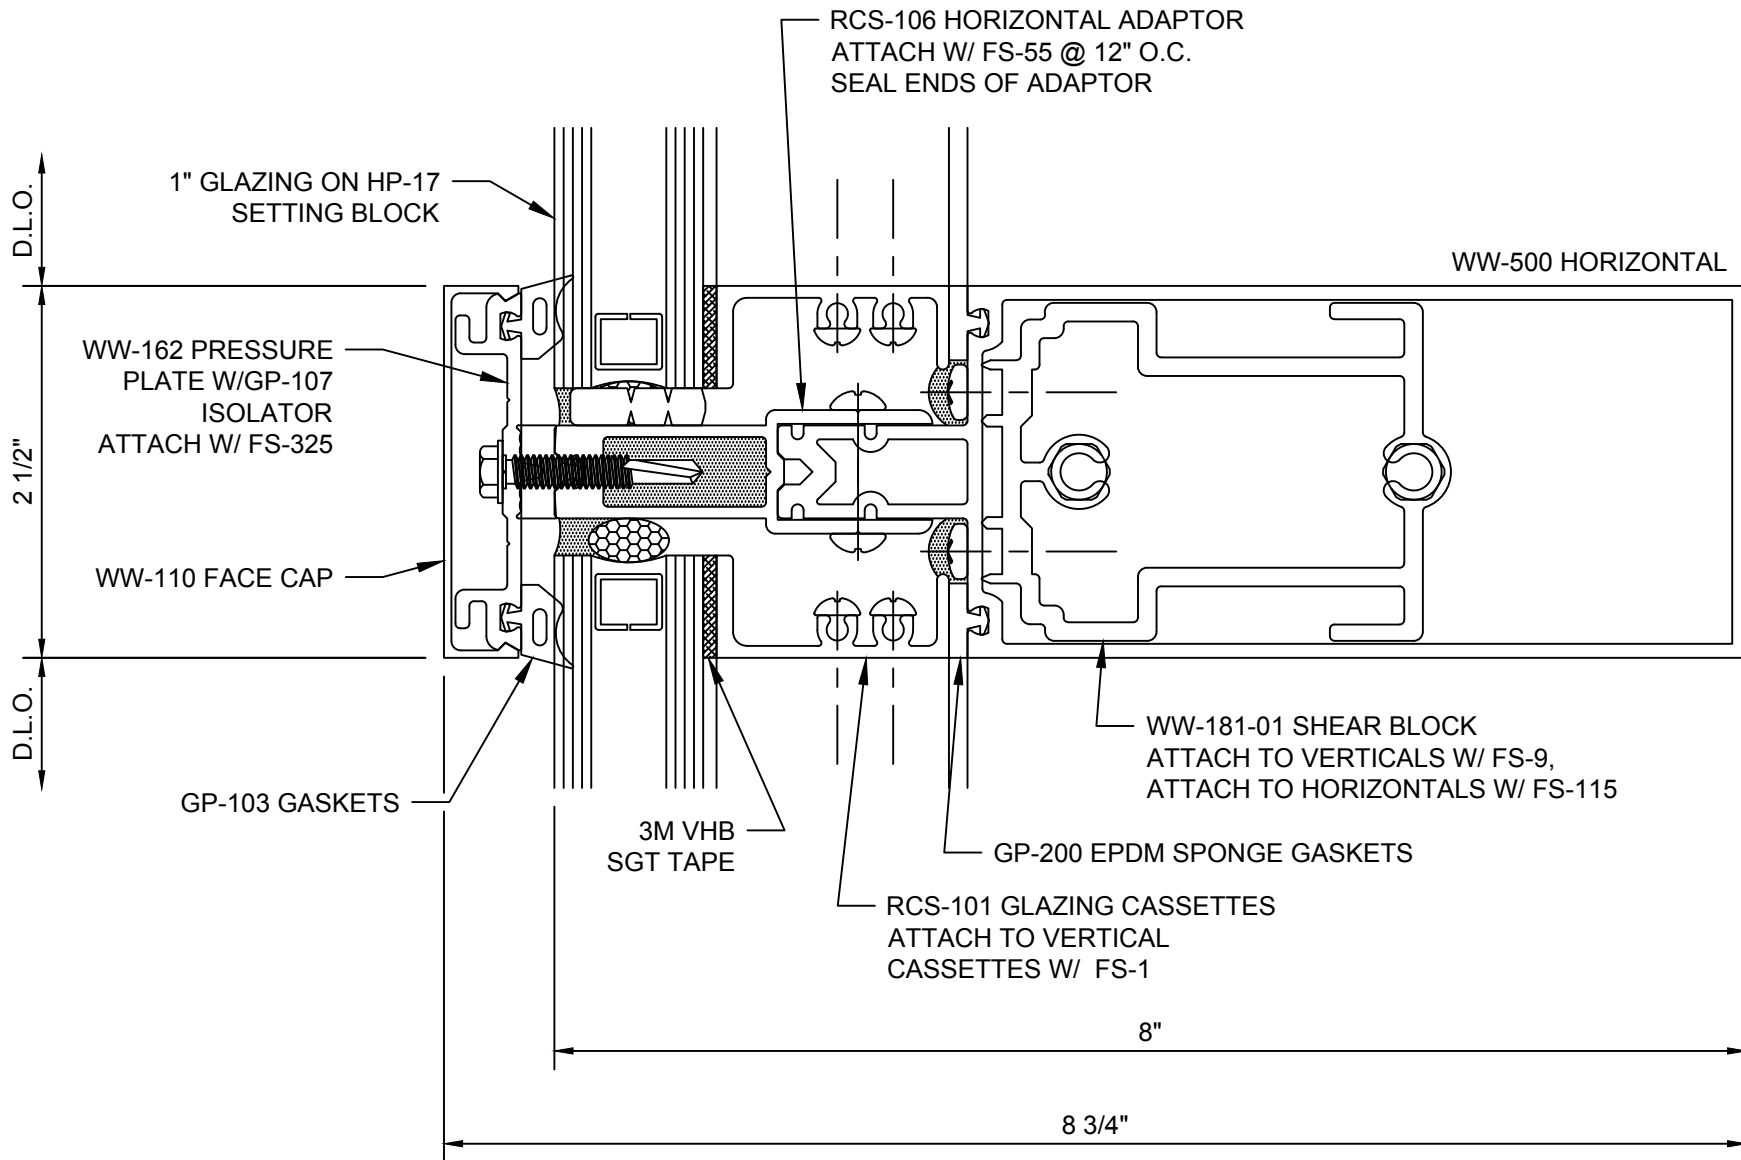

Reliance™ Cassette
Intermediate Horizontal - H1132