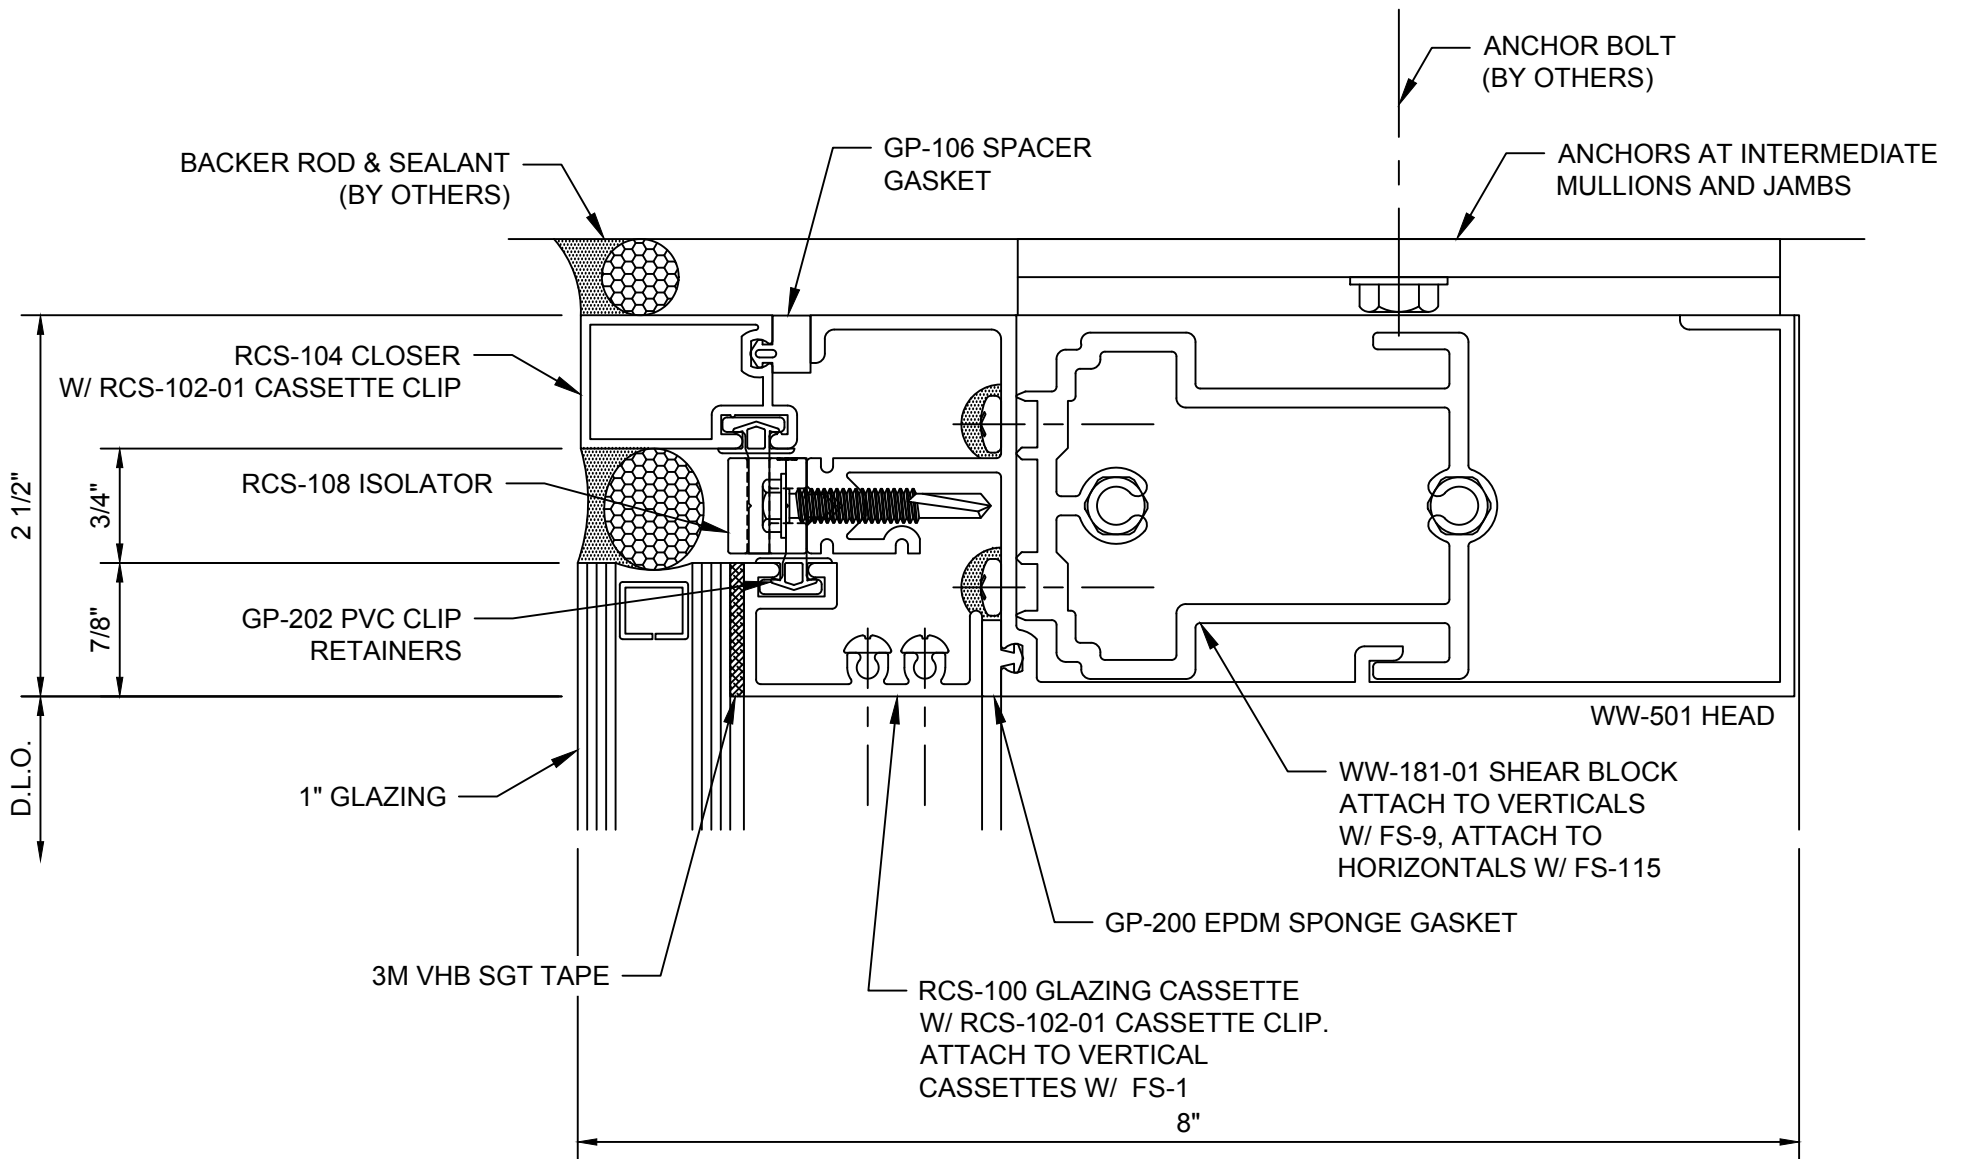

V1133-Vert-Transition-w-Face-Ca

V1134-Vert-w-Face-Cap-Rcw

V1136-DrJb-Sgl-Act

Table of Contents

Model: Elev-Rcs-Tape-Sb-2.5x8.00

RELIANCE-CASSETTE - VHB 3M TAPE - 1" GLASS

SHEAR BLOCK ASSEMBLY

Reliance™ Cassette Head Horizontal at Vision - H1121