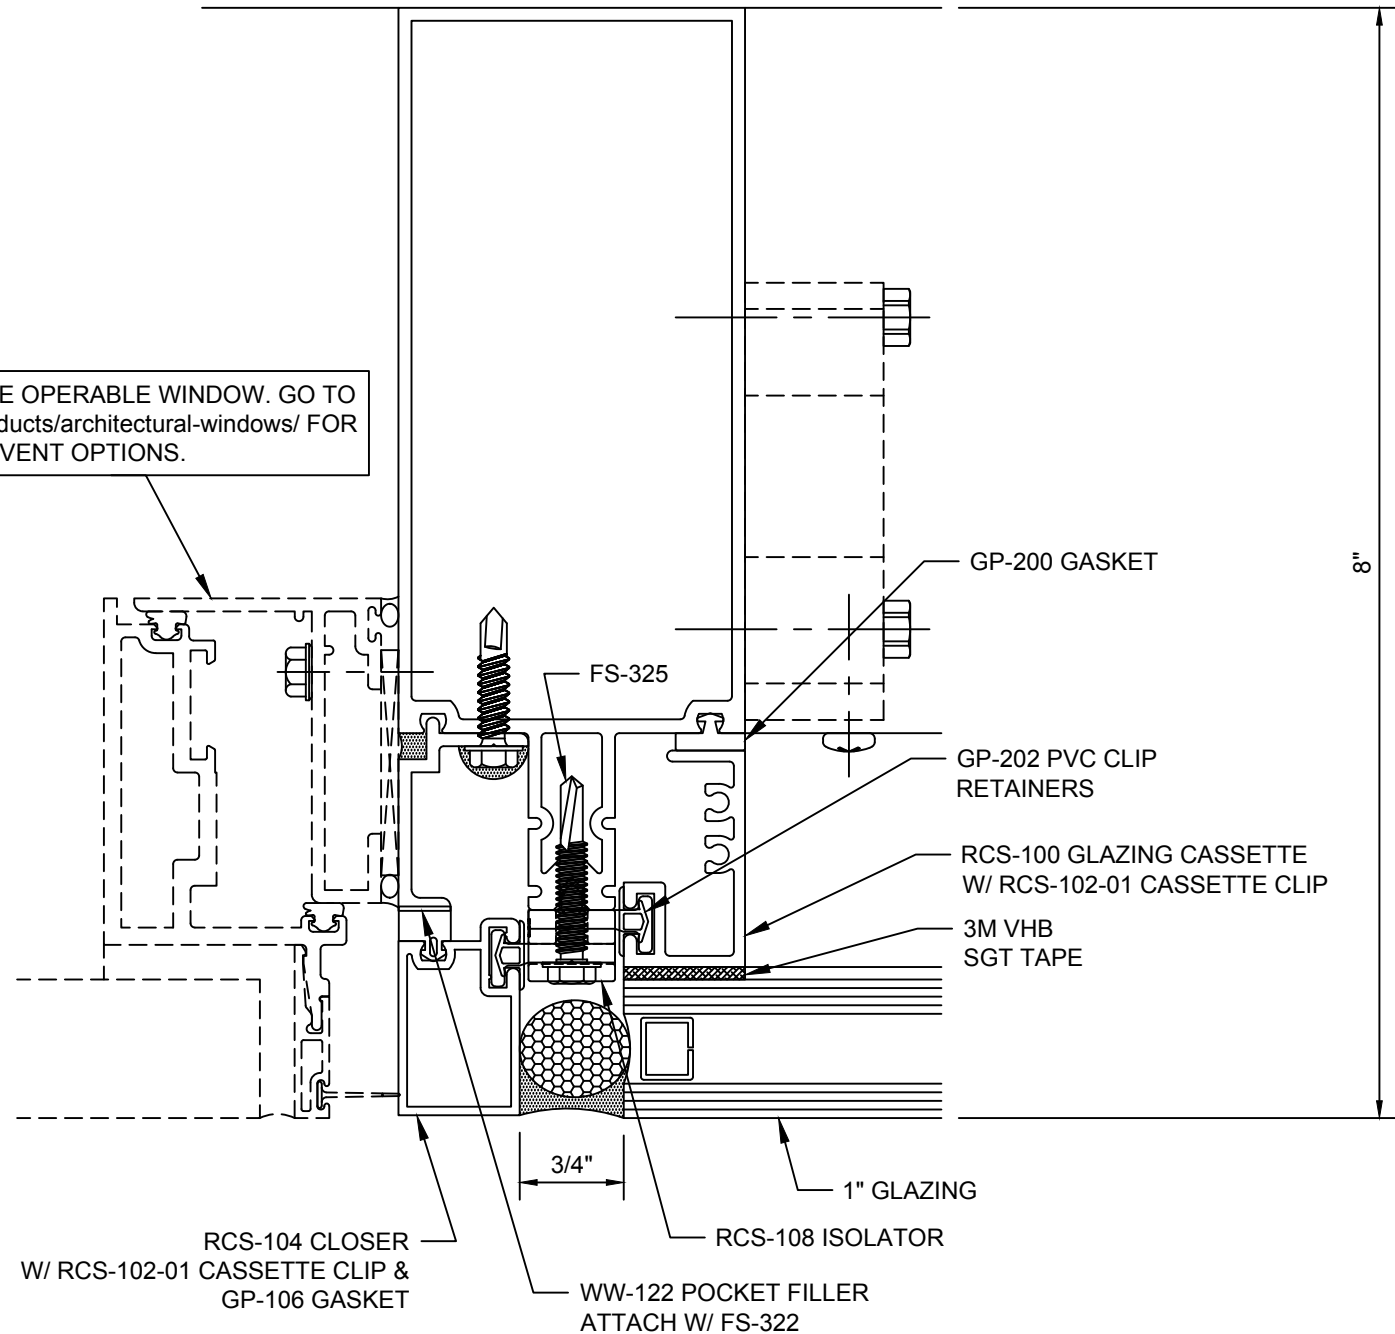

WW-500 MULLION

ZERO SIGHTLINE TYPE OPERABLE WINDOW. GO TO <http://www.obe.com/products/architectural-windows/> FOR THE MOST CURRENT VENT OPTIONS.

Reliance™ Cassette Vertical At Operable Window - V1123