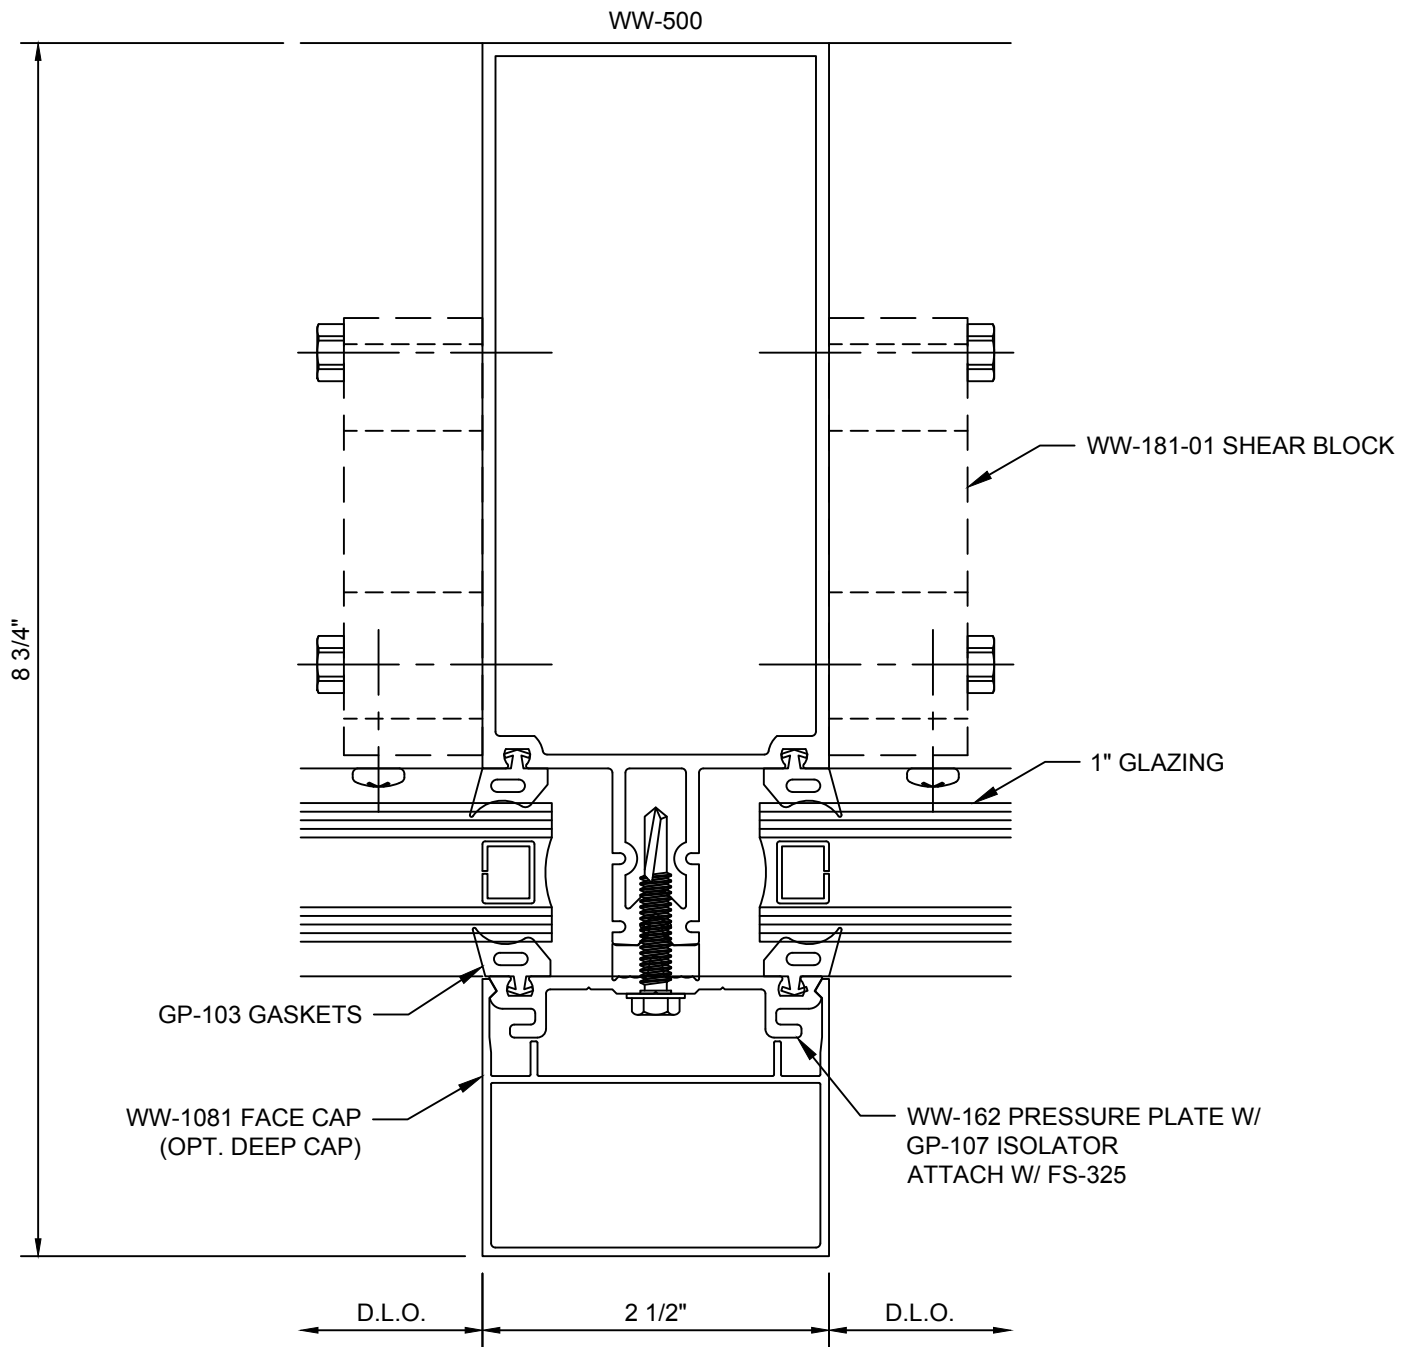

Reliance™ Cassette
90° Inside Corner - V1127

Reliance™ Cassette
90° Outside Corner - V1129

Reliance™ Cassette
90° Outside Corner - V1130

Reliance™ Cassette Vertical Mullion - V1132

Reliance™ Cassette Vertical Mullion at Transition - V1133