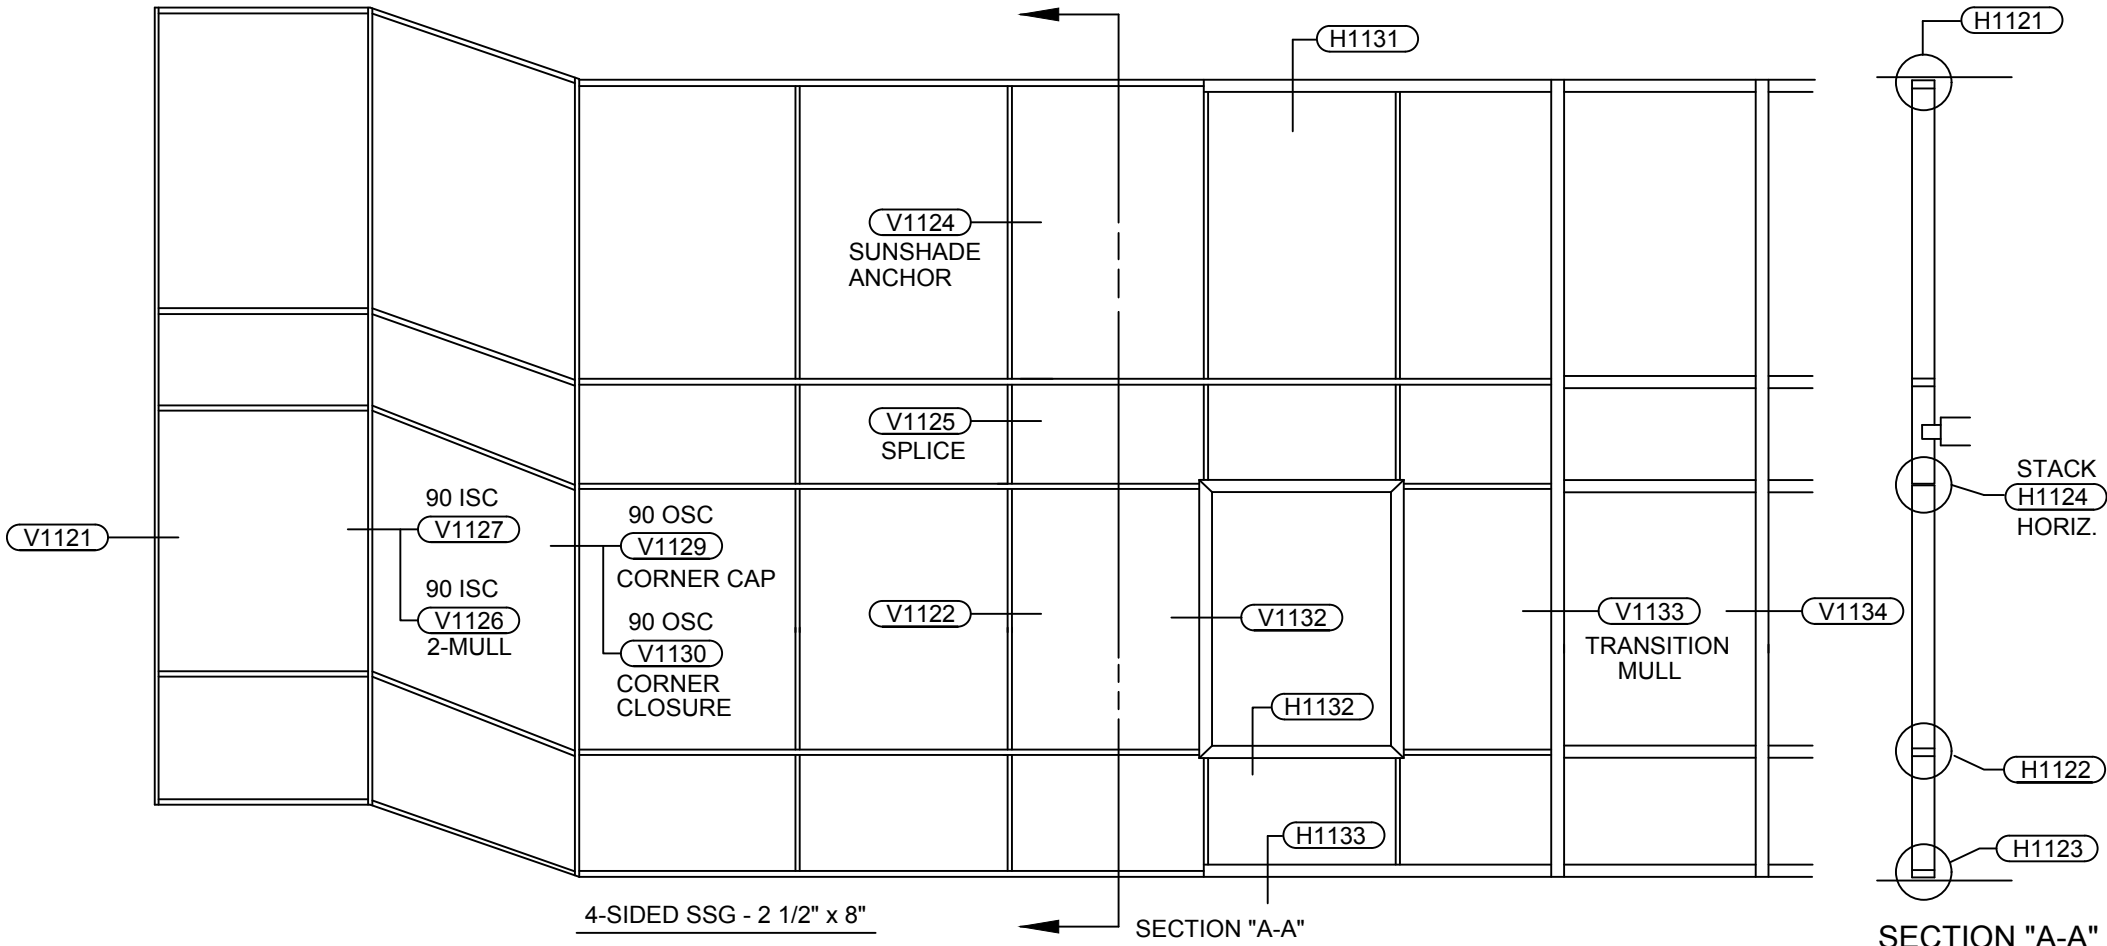

V1123-Vertical-Opwin

V1124-Vert-Sunshade-Anchor

V1125-Vertical-at-Splice

V1126-90-ISC-2mull

V1127-90-ISC

V1129-90-OSC-Corner-w-Cap

V1130-90-OSC-Corner-w-Closure

V1132-Vertical-w-Face-Cap

V1133-Vert-Transition-w-Face-Ca

V1134-Vert-w-Face-Cap-Rcw

V1136-DrJb-Sgl-Act

Table of Contents

Model: Elev-Rcs-Tape-Sb-2.5x8.00

RELIANCE-CASSETTE - VHB 3M TAPE - 1" GLASS

SHEAR BLOCK ASSEMBLY

Reliance™ Cassette Head Horizontal at Vision - H1121