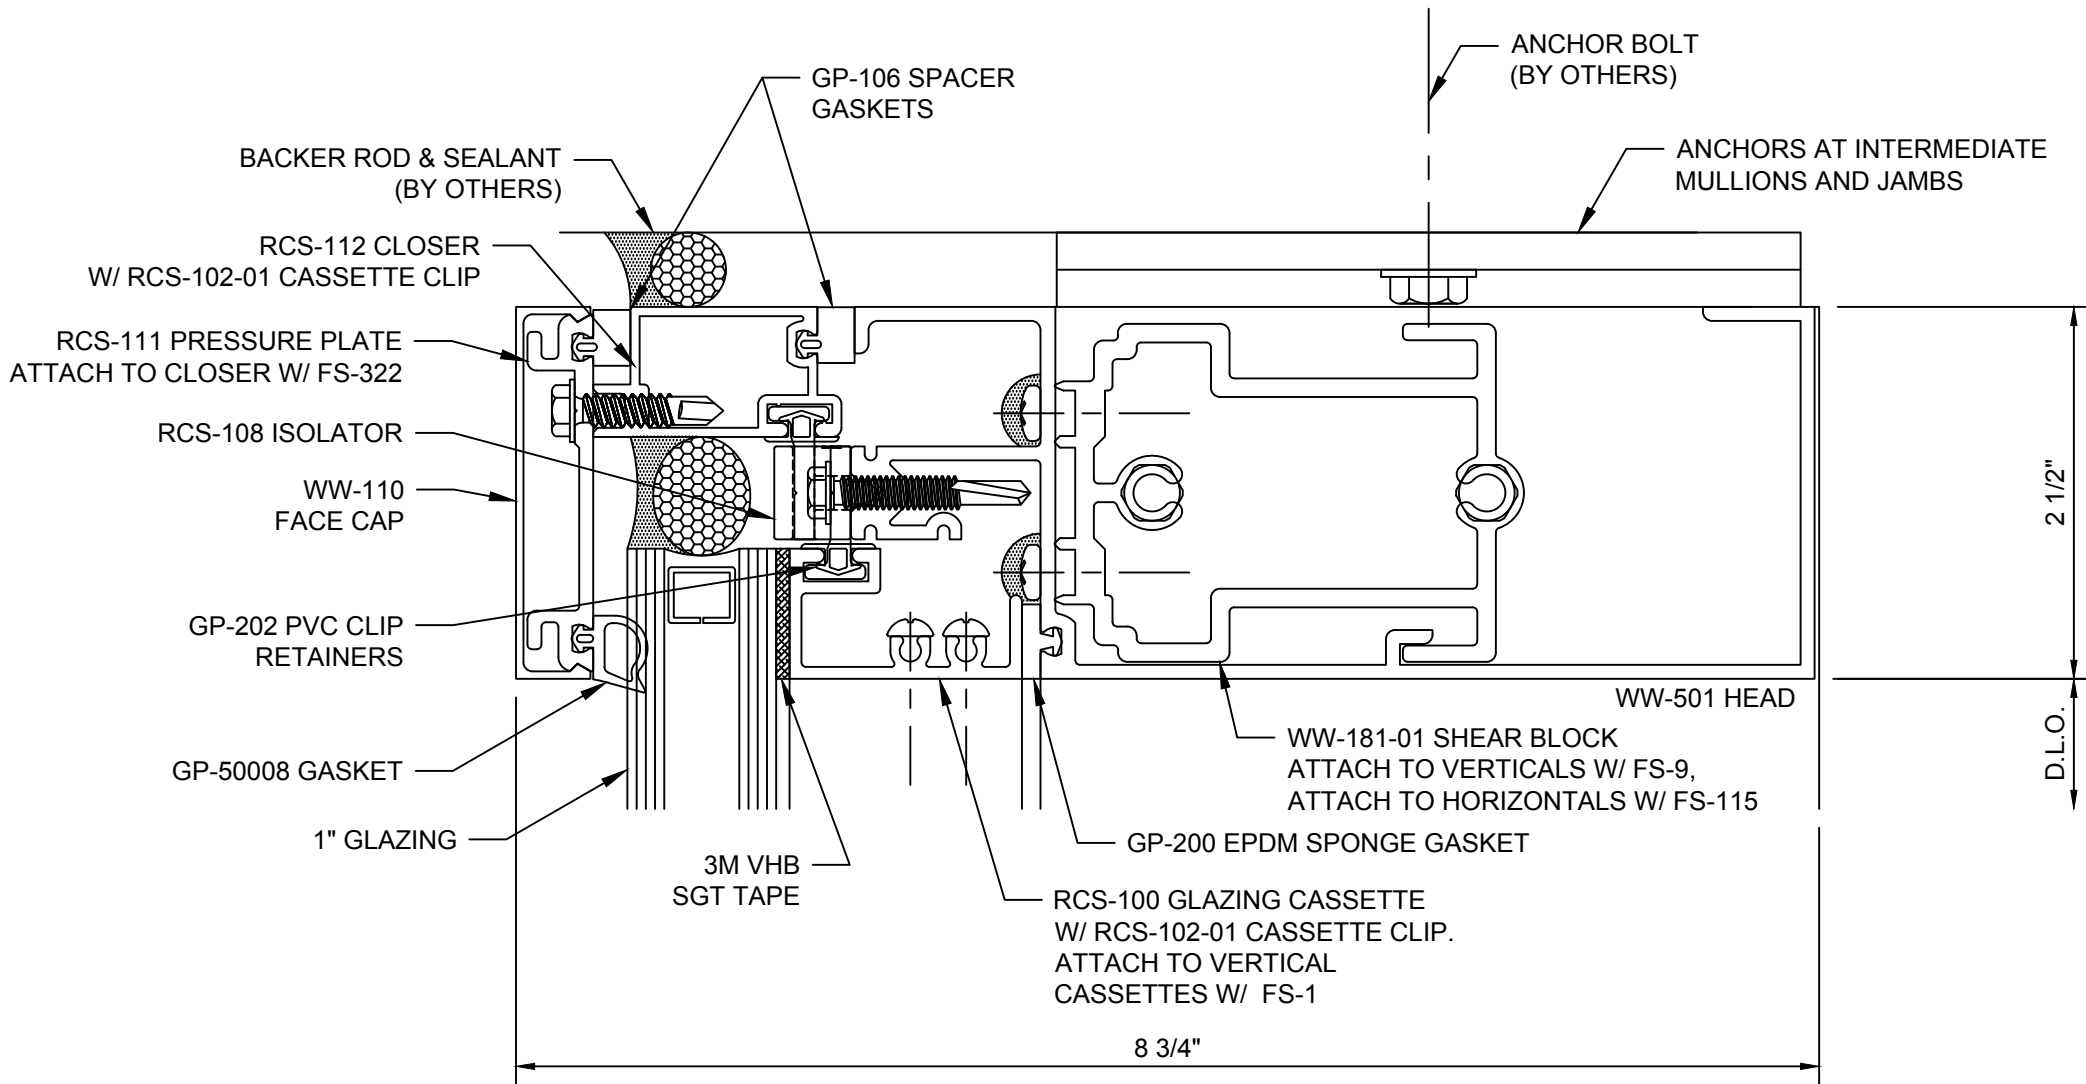

Reliance™ Cassette Head Horizontal at Vision - H1131