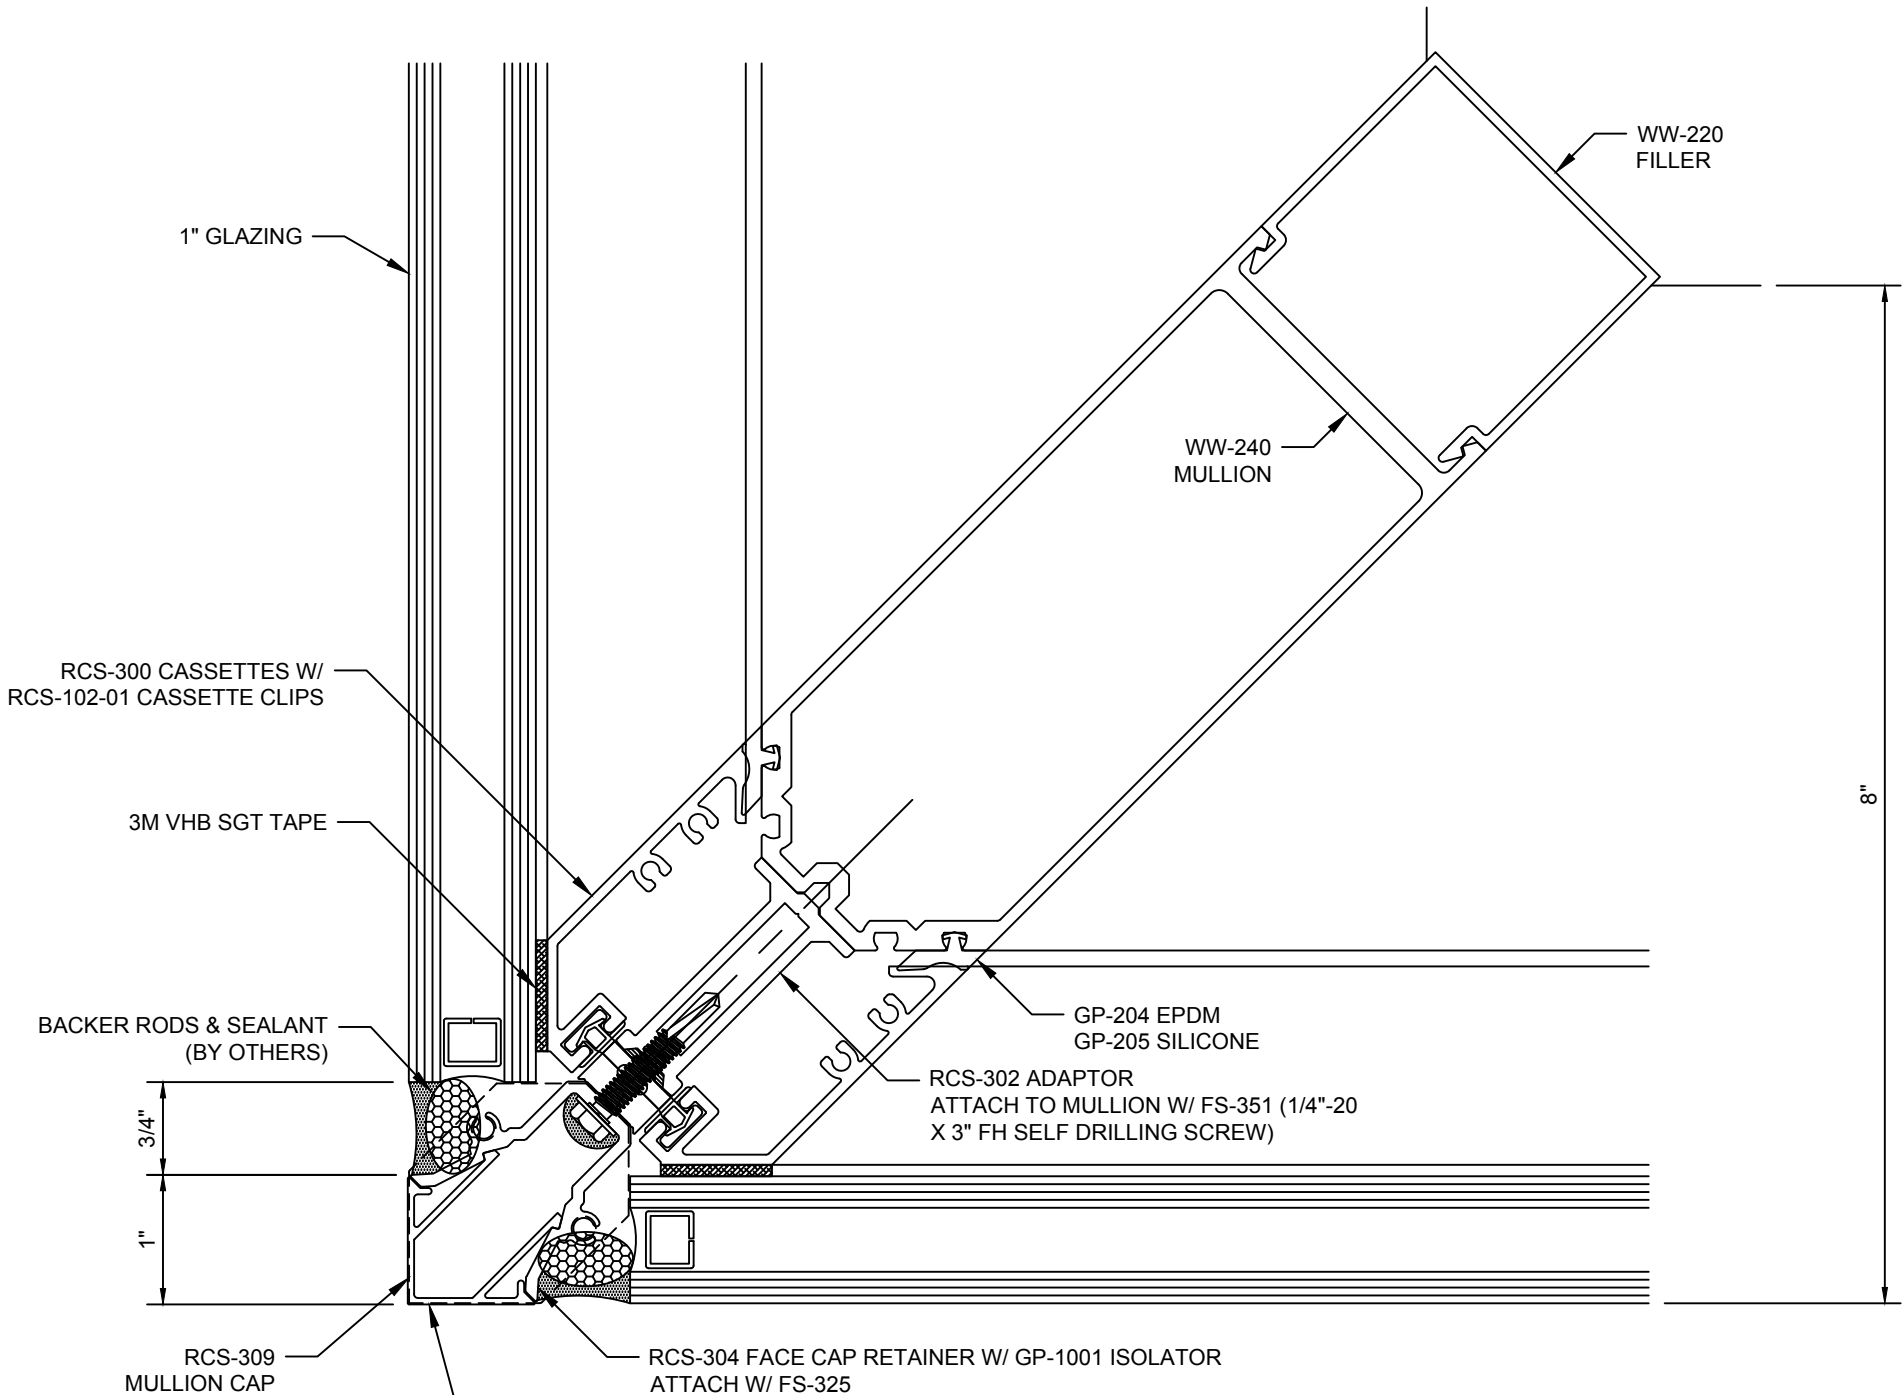

Reliance™ Cassette Vertical At Operable Window - V1123

Reliance™ Cassette
Vertical Mullion w/ Sunshade Anchor - V1124

**Reliance™ Cassette
Vertical Mullion at Splice - V1125**

Reliance™ Cassette
90° Inside Corner - V1126

Reliance™ Cassette
90° Inside Corner - V1127

Reliance™ Cassette
90° Outside Corner - V1129

Reliance™ Cassette
90° Outside Corner - V1130

Reliance™ Cassette Vertical Mullion - V1132

Reliance™ Cassette Vertical Mullion at Transition - V1133