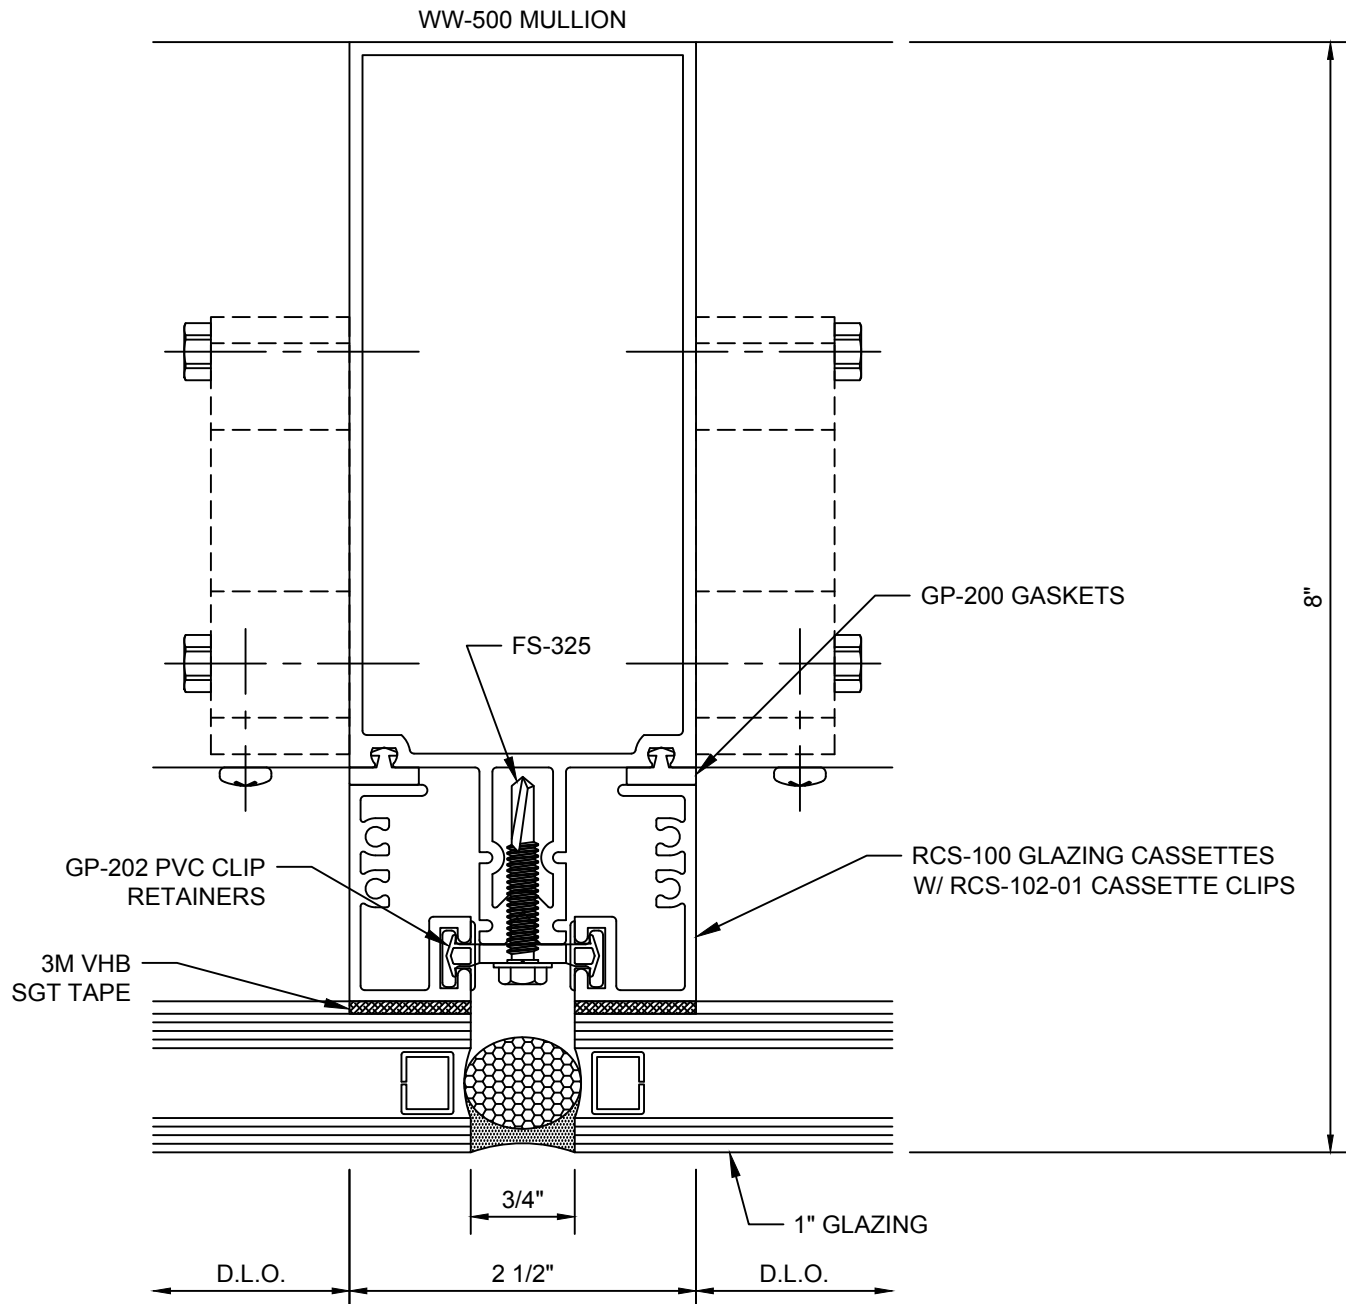

**Reliance™ Cassette
Vertical Mullion - V1122**