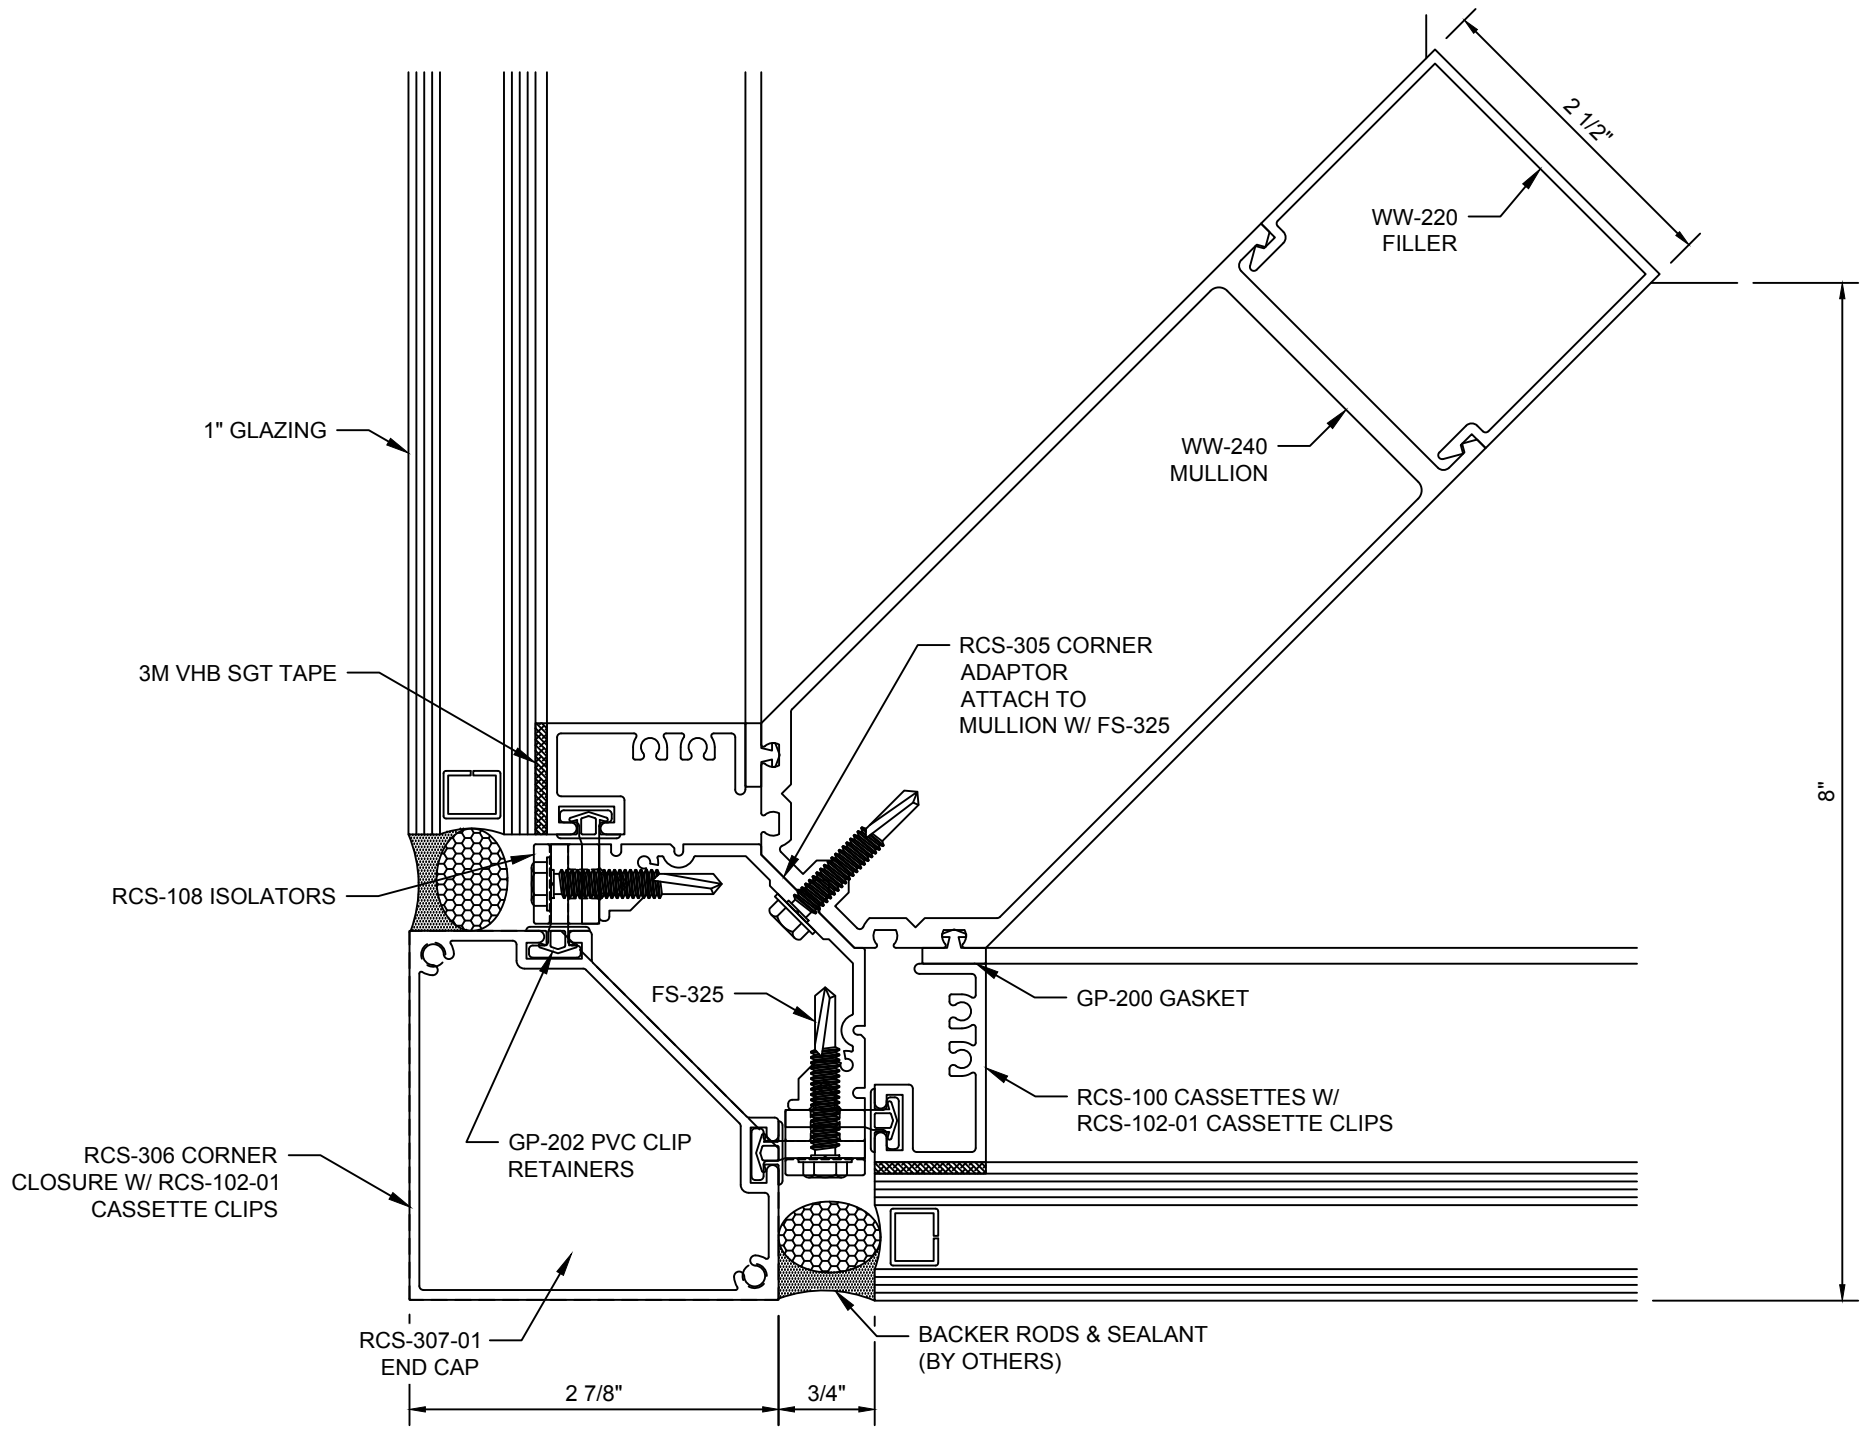

Reliance™ Cassette Vertical At Operable Window - V1123

Reliance™ Cassette
Vertical Mullion w/ Sunshade Anchor - V1124

**Reliance™ Cassette
Vertical Mullion at Splice - V1125**

Reliance™ Cassette
90° Inside Corner - V1126

Reliance™ Cassette
90° Inside Corner - V1127

Reliance™ Cassette
90° Outside Corner - V1129

Reliance™ Cassette
90° Outside Corner - V1130

Reliance™ Cassette Vertical Mullion - V1132

Reliance™ Cassette Vertical Mullion at Transition - V1133