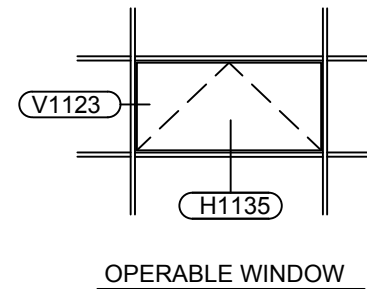

V1133-Vert-Transition-w-Face-Ca

V1134-Vert-w-Face-Cap-Rcw

V1136-DrJb-Sgl-Act

Table of Contents

Model: Elev-Rcs-Tape-Sb-2.5x8.00

RELIANCE-CASSETTE - VHB 3M TAPE - 1" GLASS

SHEAR BLOCK ASSEMBLY

Reliance™ Cassette Head Horizontal at Vision - H1121