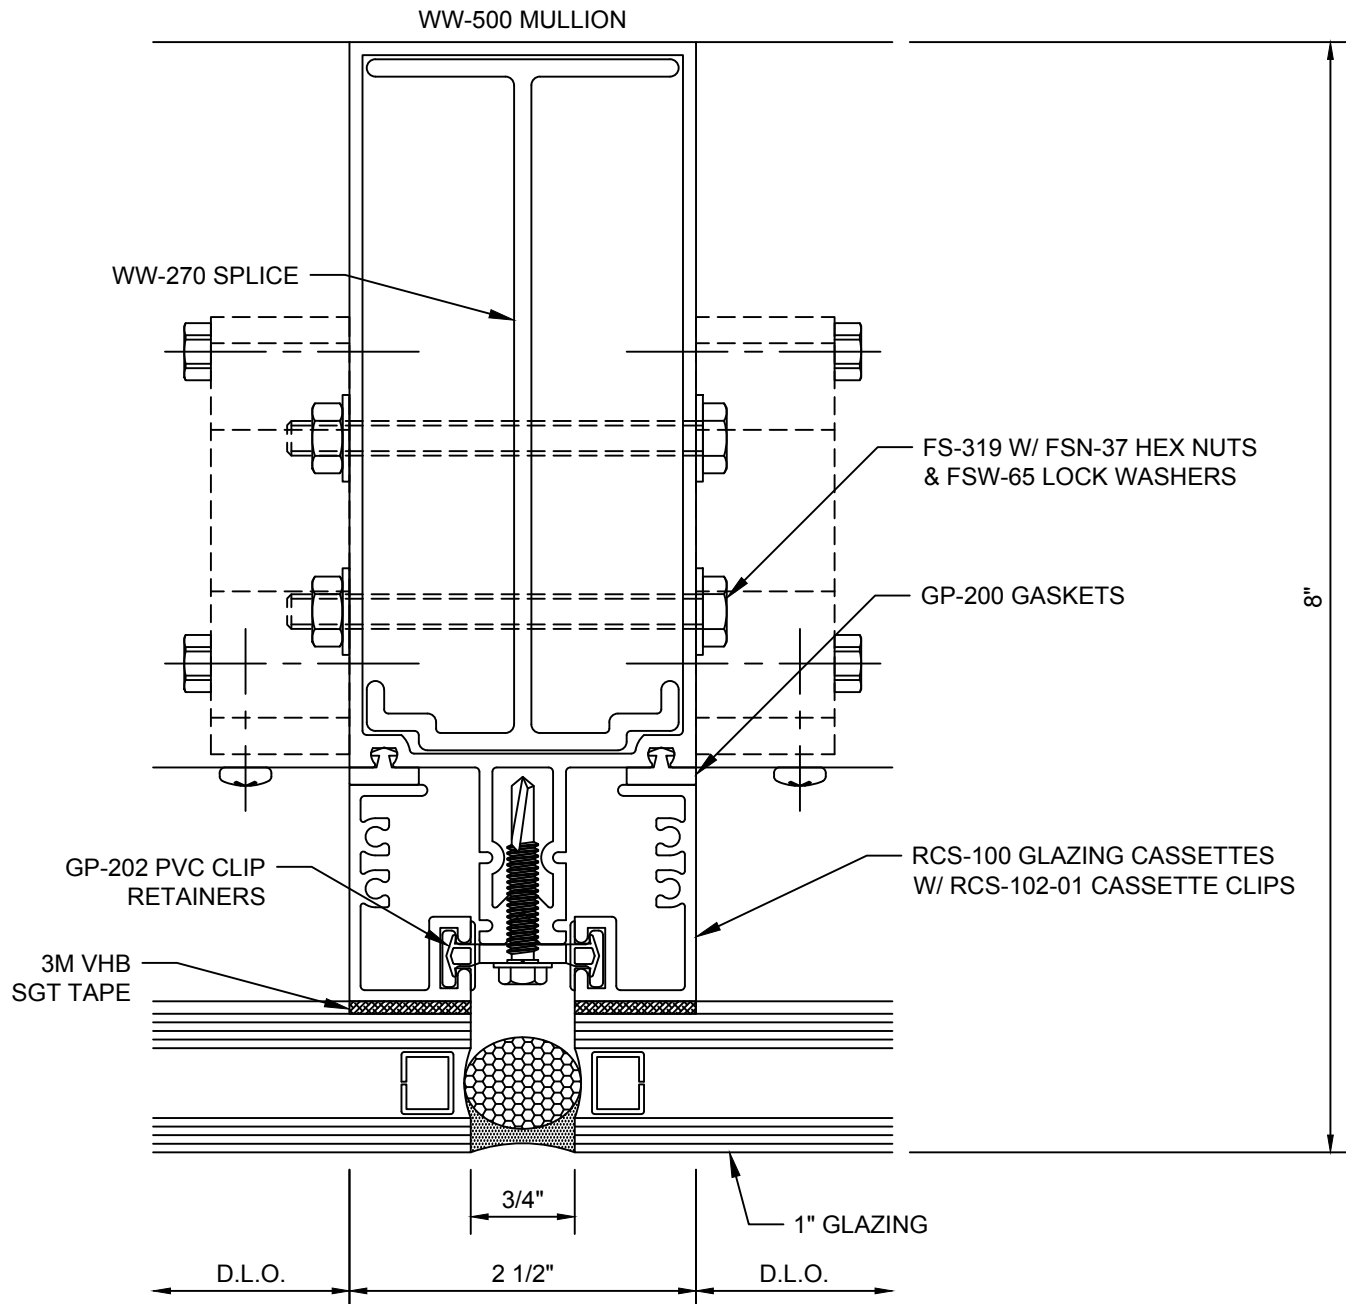

**Reliance™ Cassette
Jamb Vertical - V1121**

**Reliance™ Cassette
Vertical Mullion - V1122**

WW-500 MULLION

ZERO SIGHTLINE TYPE OPERABLE WINDOW. GO TO <http://www.obe.com/products/architectural-windows/> FOR THE MOST CURRENT VENT OPTIONS.

Reliance™ Cassette Vertical At Operable Window - V1123

Reliance™ Cassette
Vertical Mullion w/ Sunshade Anchor - V1124

**Reliance™ Cassette
Vertical Mullion at Splice - V1125**

Reliance™ Cassette
90° Inside Corner - V1126