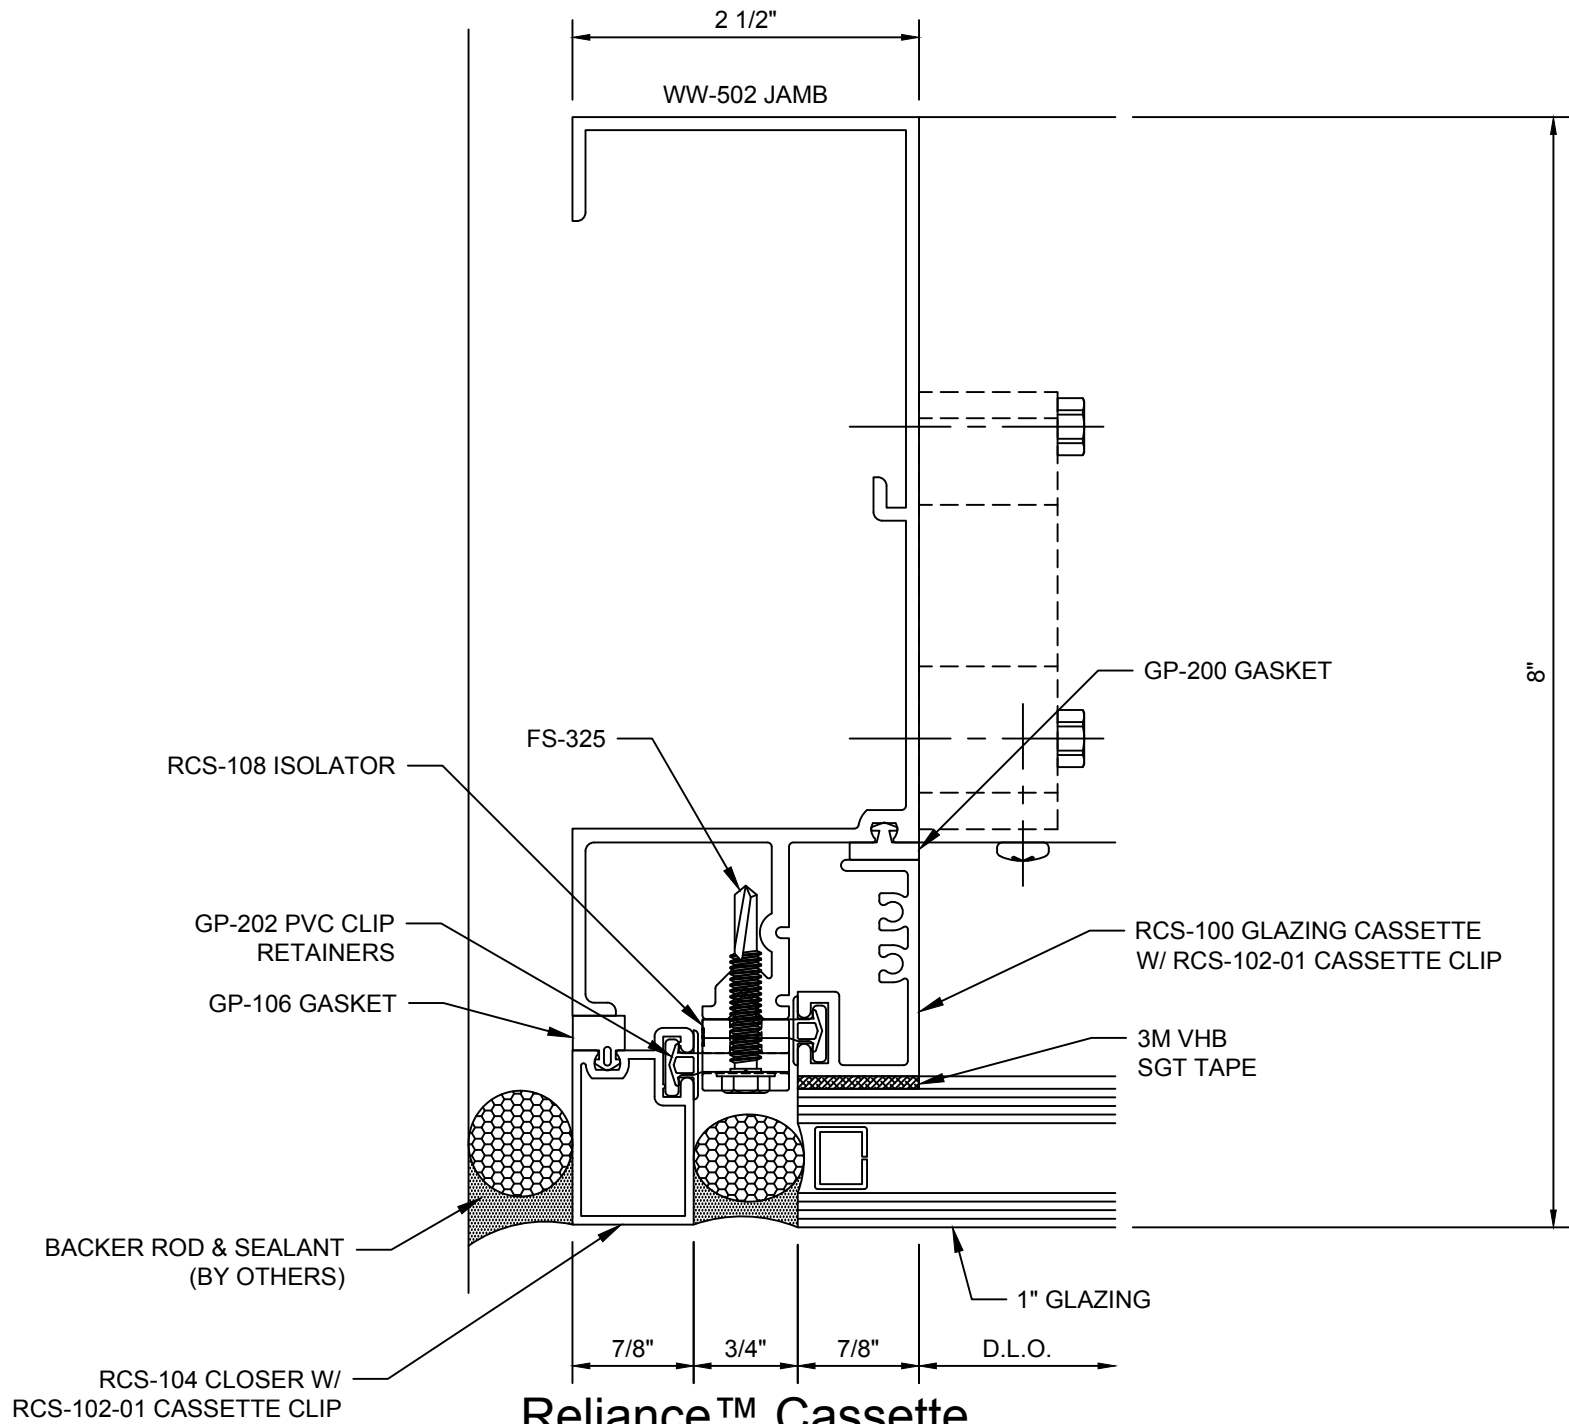

Reliance™ Cassette
Sill Horizontal at Vision - H1133

Reliance™ Cassette Horizontal at Operable Window - H1135

Reliance™ Cassette
Horizontal at Door Head - H1136

**Reliance™ Cassette
Horizontal at Door Head - H1137**