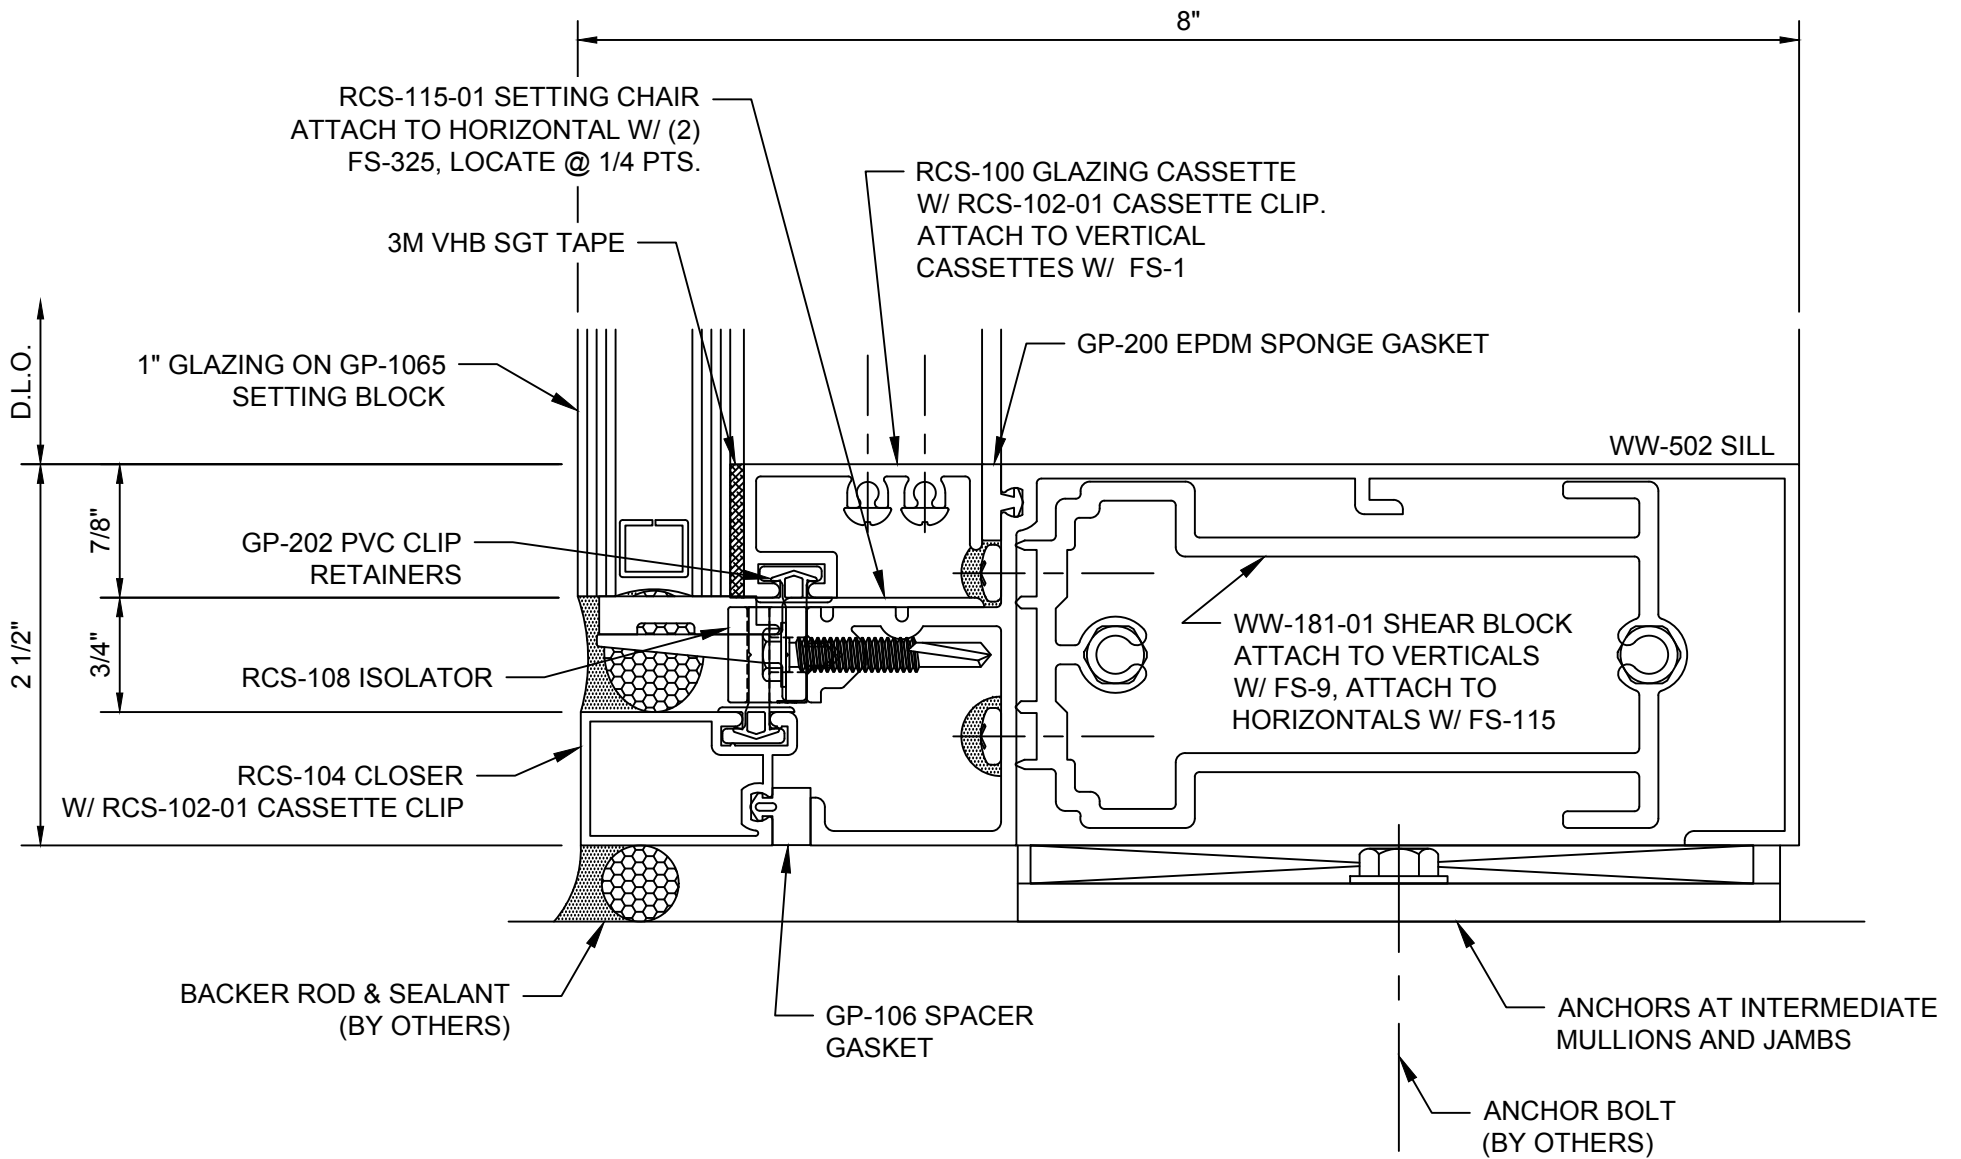

Reliance™ Cassette
Sill Horizontal at Vision - H1123