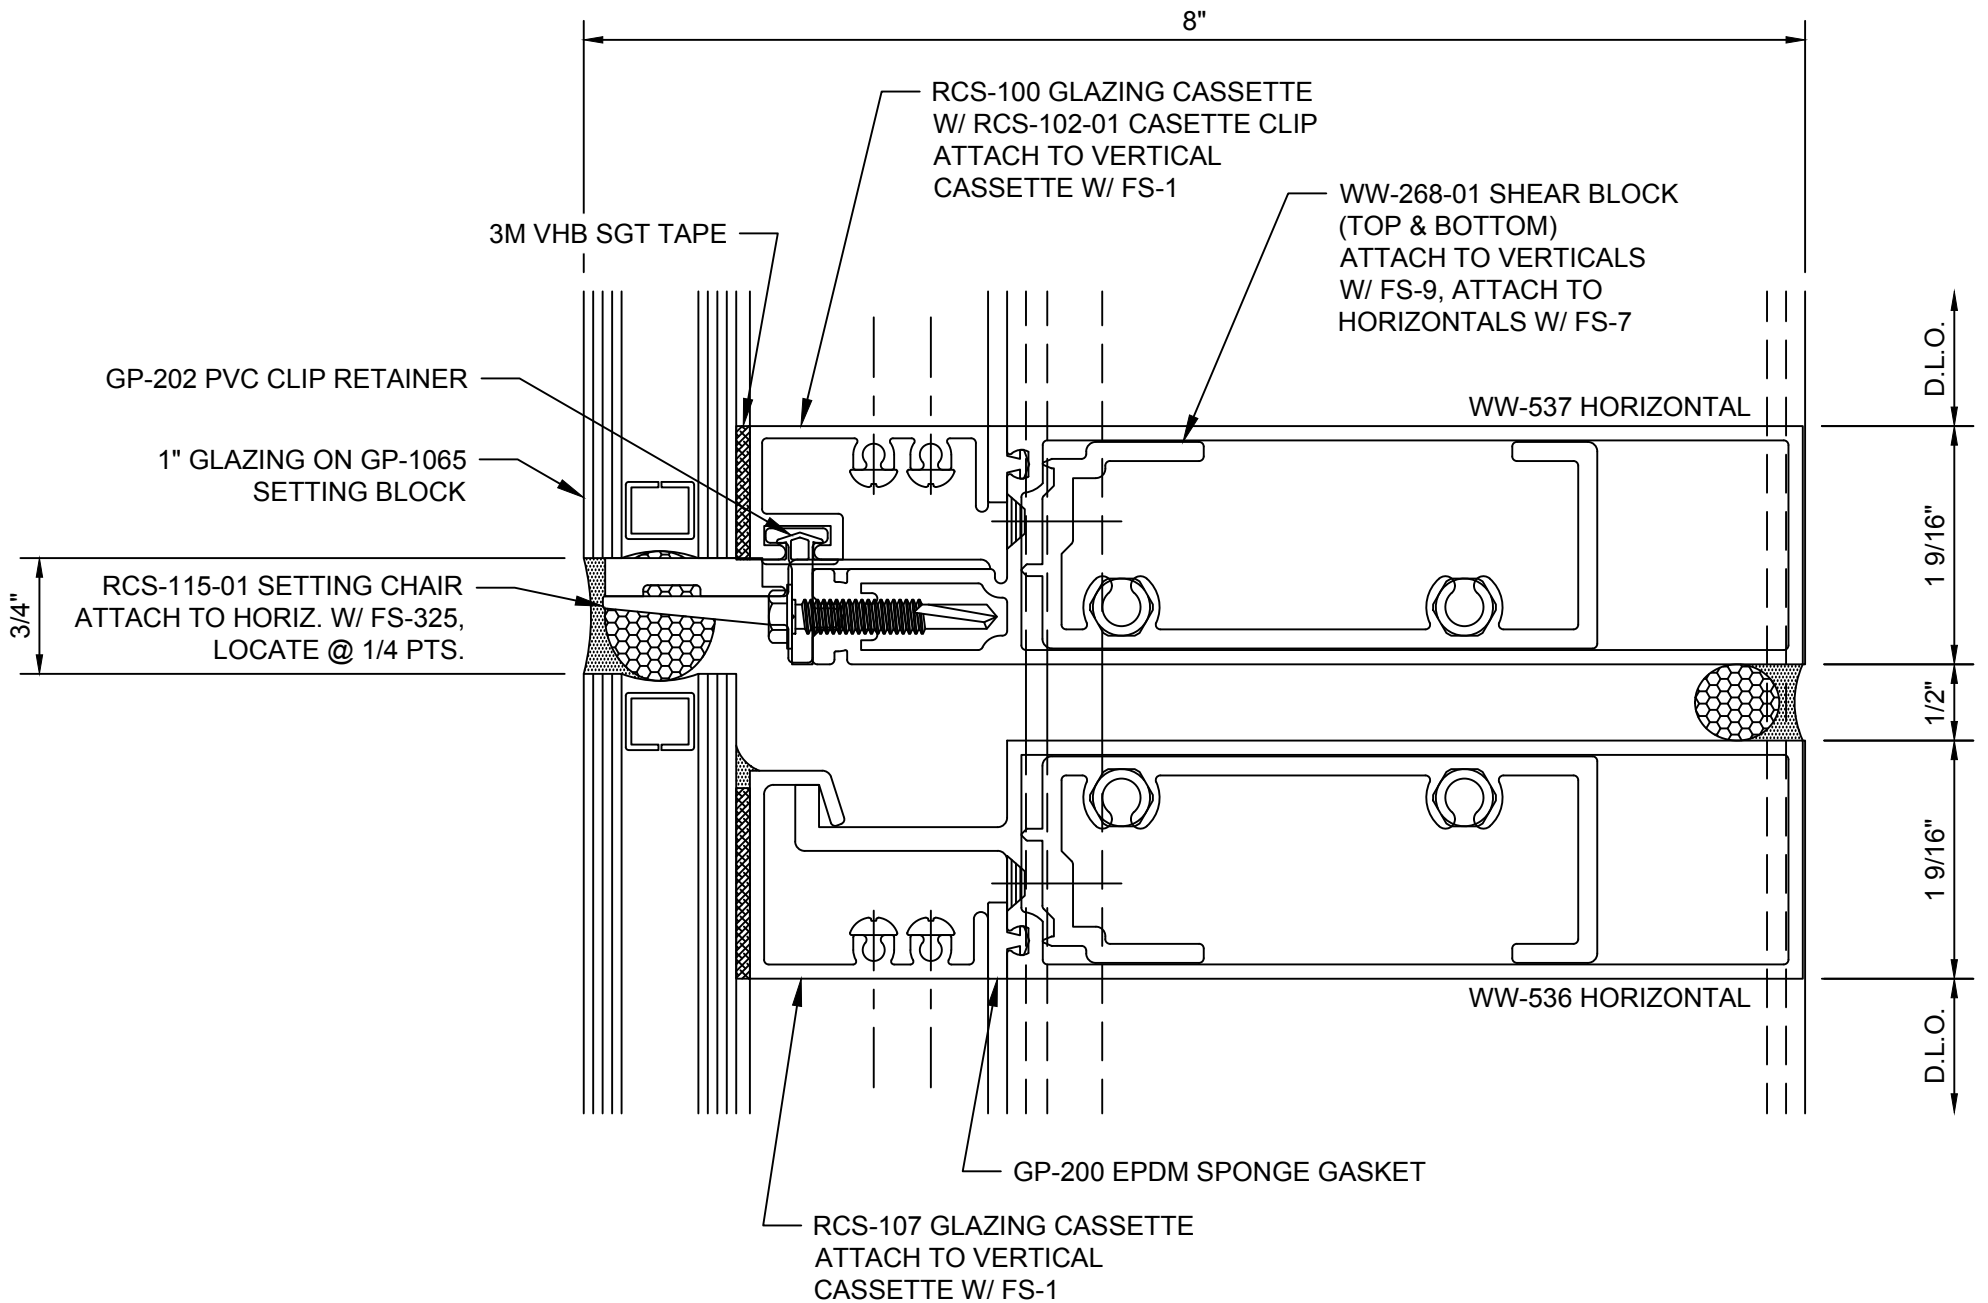

Reliance™ Cassette Stack Horizontal - H1124