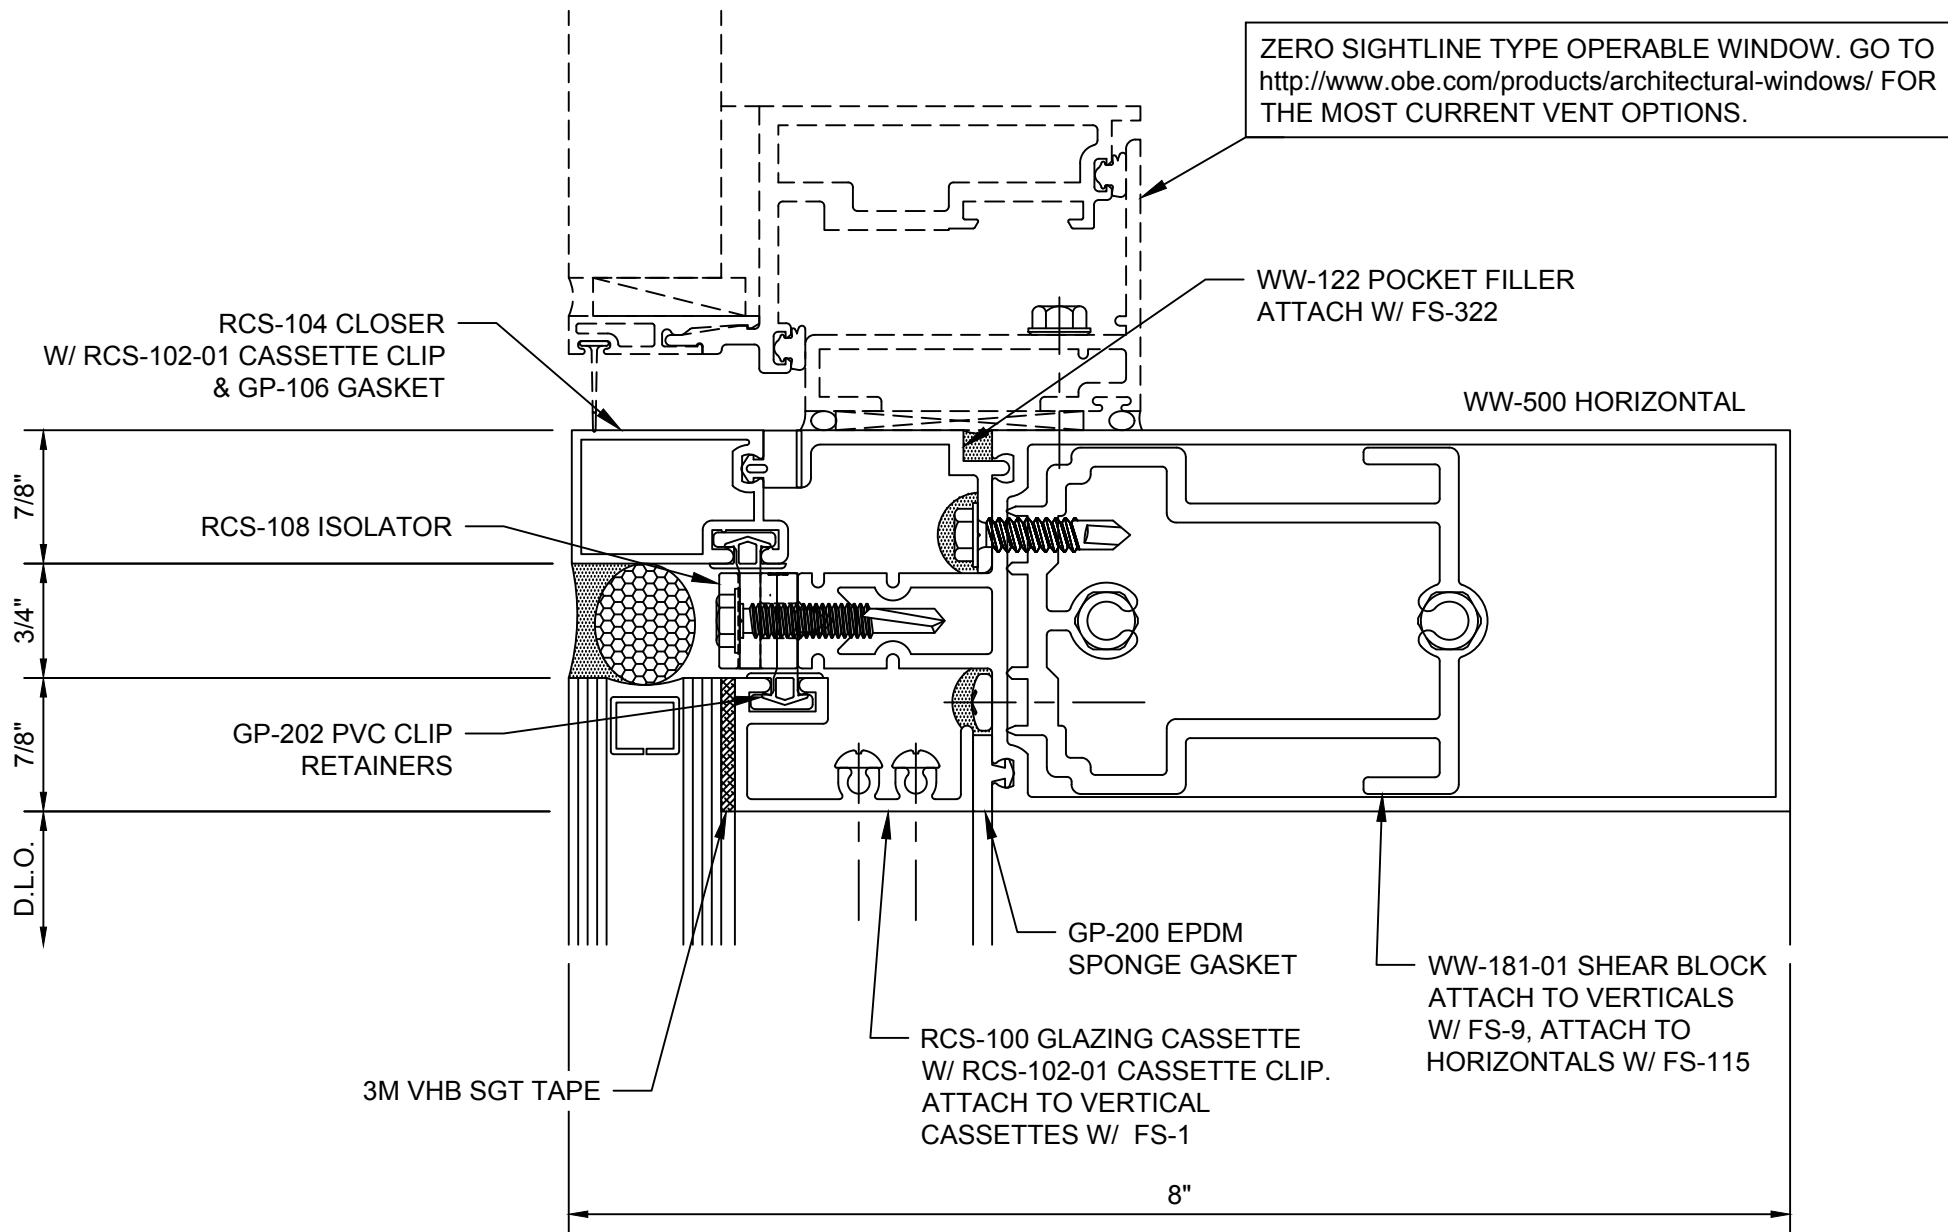

Reliance™ Cassette
Sill Horizontal at Vision - H1133

Reliance™ Cassette Horizontal at Operable Window - H1135

Reliance™ Cassette
Horizontal at Door Head - H1136

**Reliance™ Cassette
Horizontal at Door Head - H1137**