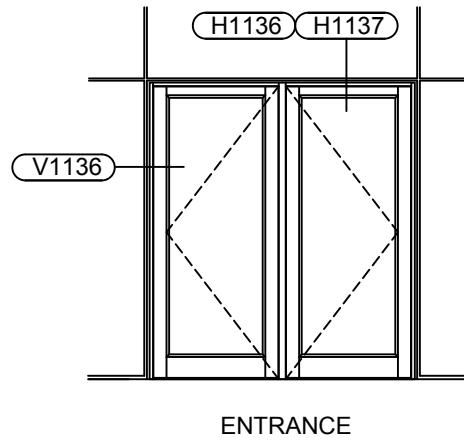

V1133-Vert-Transition-w-Face-Ca

V1134-Vert-w-Face-Cap-Rcw

V1136-DrJb-Sgl-Act

Table of Contents

Model: Elev-Rcs-Tape-Sb-2.5x8.00

RELIANCE-CASSETTE - VHB 3M TAPE - 1" GLASS

SHEAR BLOCK ASSEMBLY

Reliance™ Cassette Head Horizontal at Vision - H1121