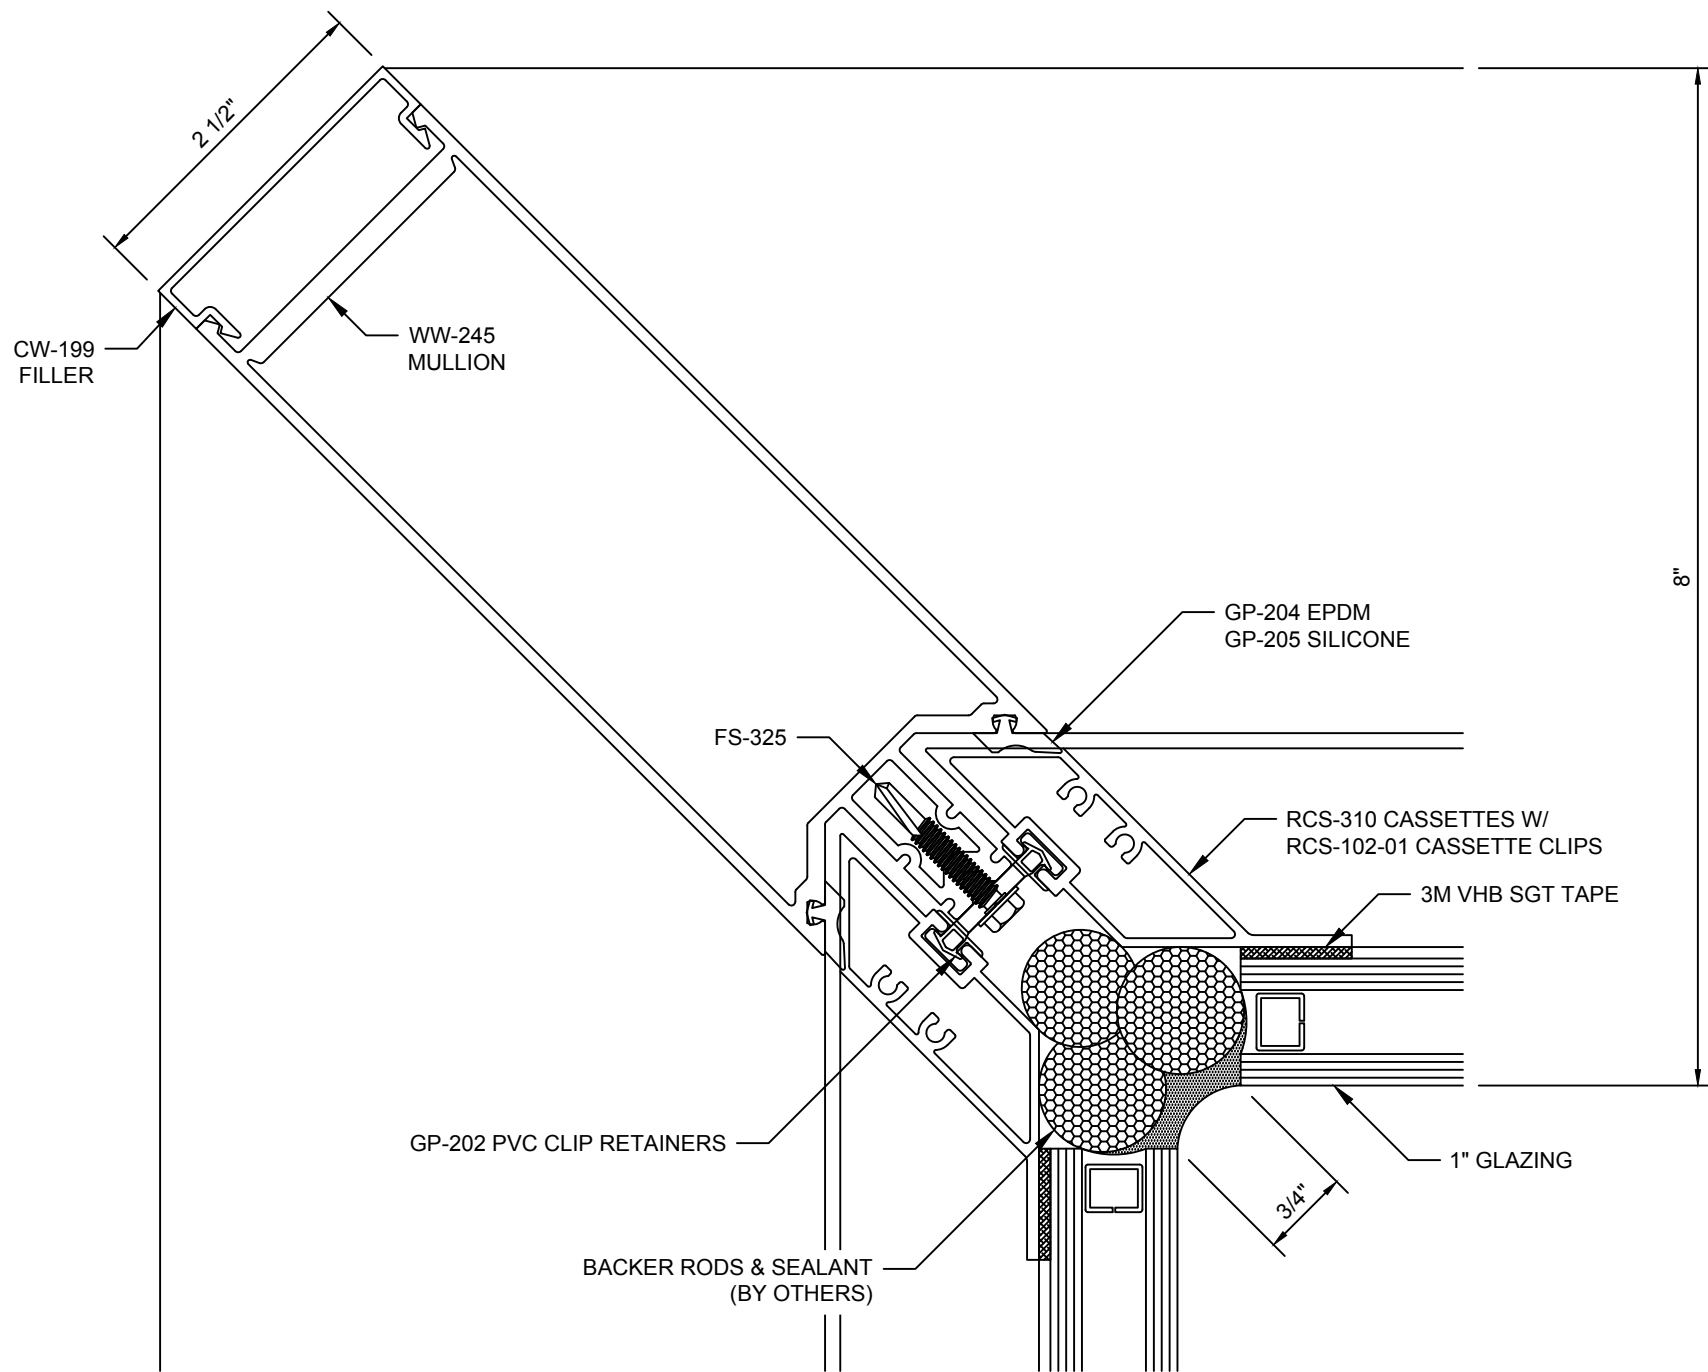

Reliance™ Cassette Vertical At Operable Window - V1123

Reliance™ Cassette
Vertical Mullion w/ Sunshade Anchor - V1124

**Reliance™ Cassette
Vertical Mullion at Splice - V1125**

Reliance™ Cassette
90° Inside Corner - V1126

Reliance™ Cassette
90° Inside Corner - V1127

Reliance™ Cassette
90° Outside Corner - V1129

Reliance™ Cassette
90° Outside Corner - V1130

Reliance™ Cassette Vertical Mullion - V1132

Reliance™ Cassette Vertical Mullion at Transition - V1133