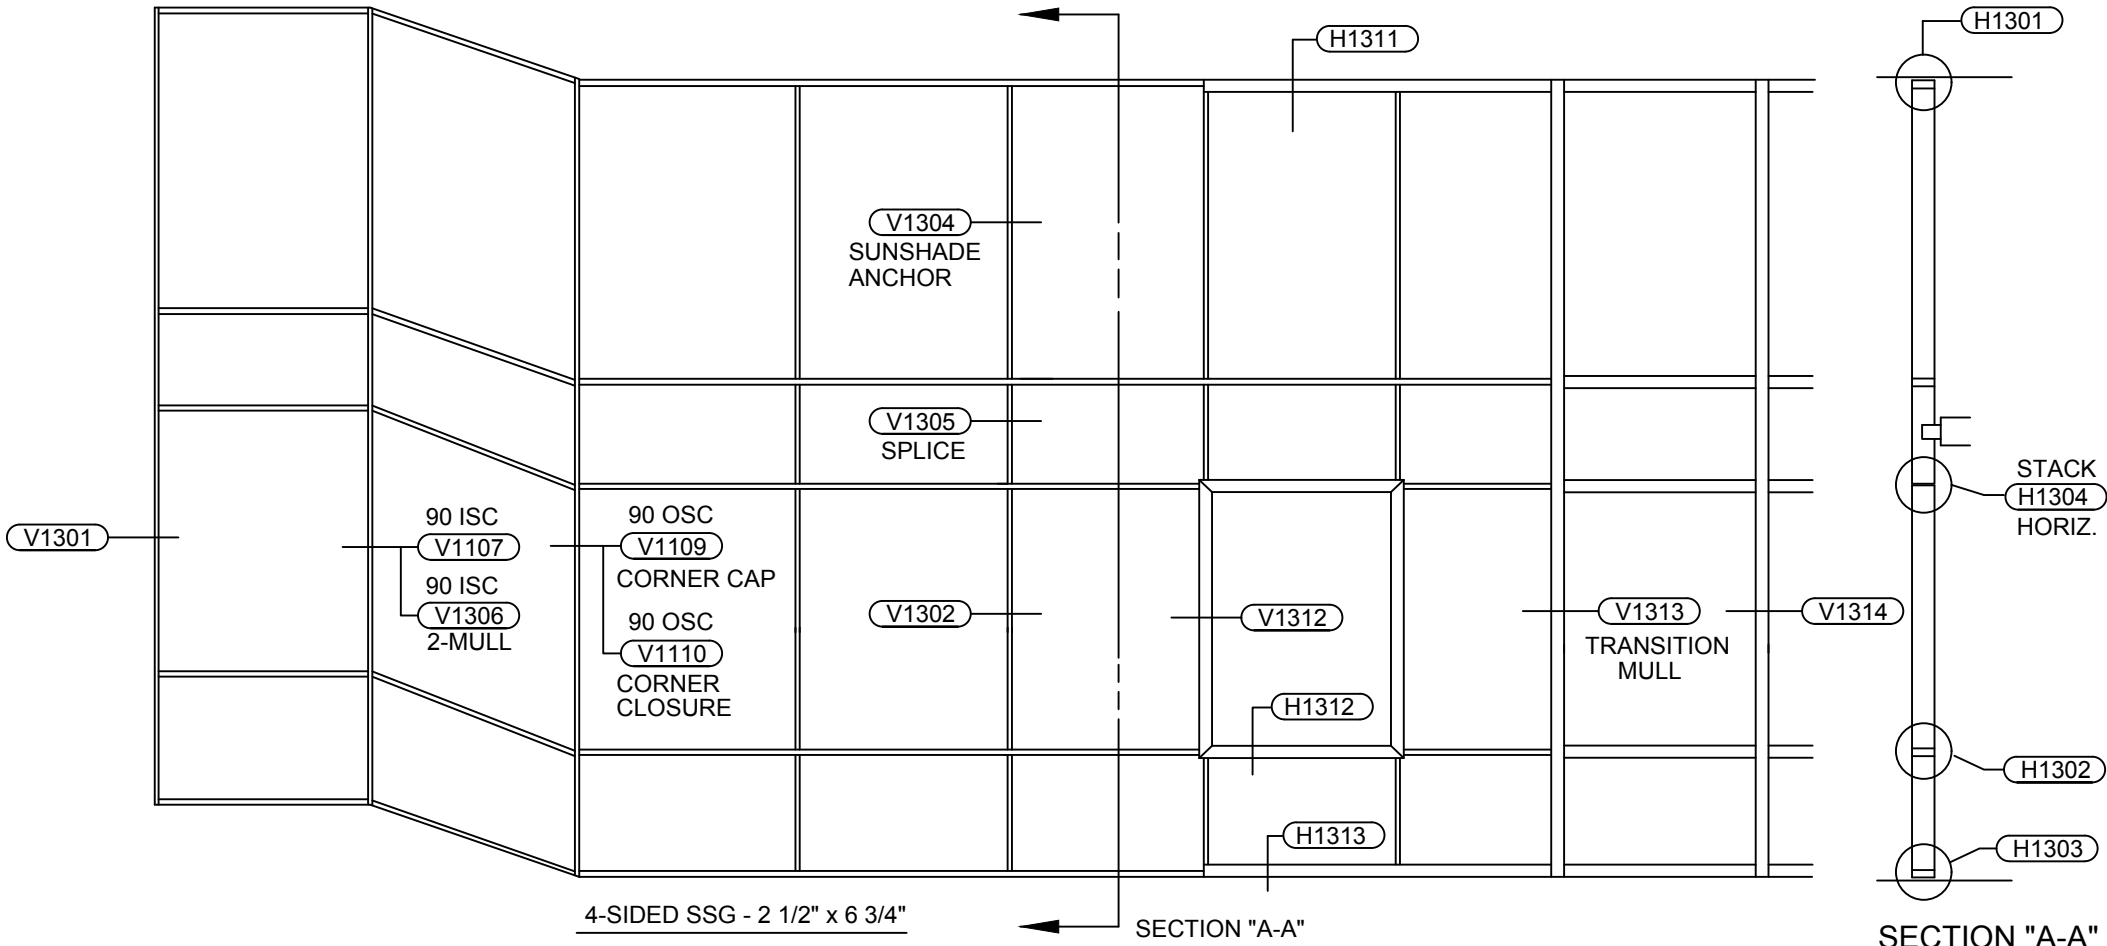

V1109-90-OSC-Corner-w-Cap

V1110-90-OSC-Corner-w-Closure

V1301-Jamb

V1302-Vertical

V1303-Vertical-Opwin

V1304-Vert-Sunshade-Anchor

V1305-Vertical-at-Splice

V1306-90-ISC-2mull

V1312-Vertical-w-Face-Cap

V1313-Vert-Transition-w-Face-Ca

V1314-Vert-w-Face-Cap-Rcw

V1316-DrJb-Sgl-Act

Table of Contents

Model: Elev-Rcs-SS-VHB-2.5x-6.75

RELIANCE-SS CASSETTE - VHB 3M TAPE - 1" GLASS

SCREW SPLINE ASSEMBLY