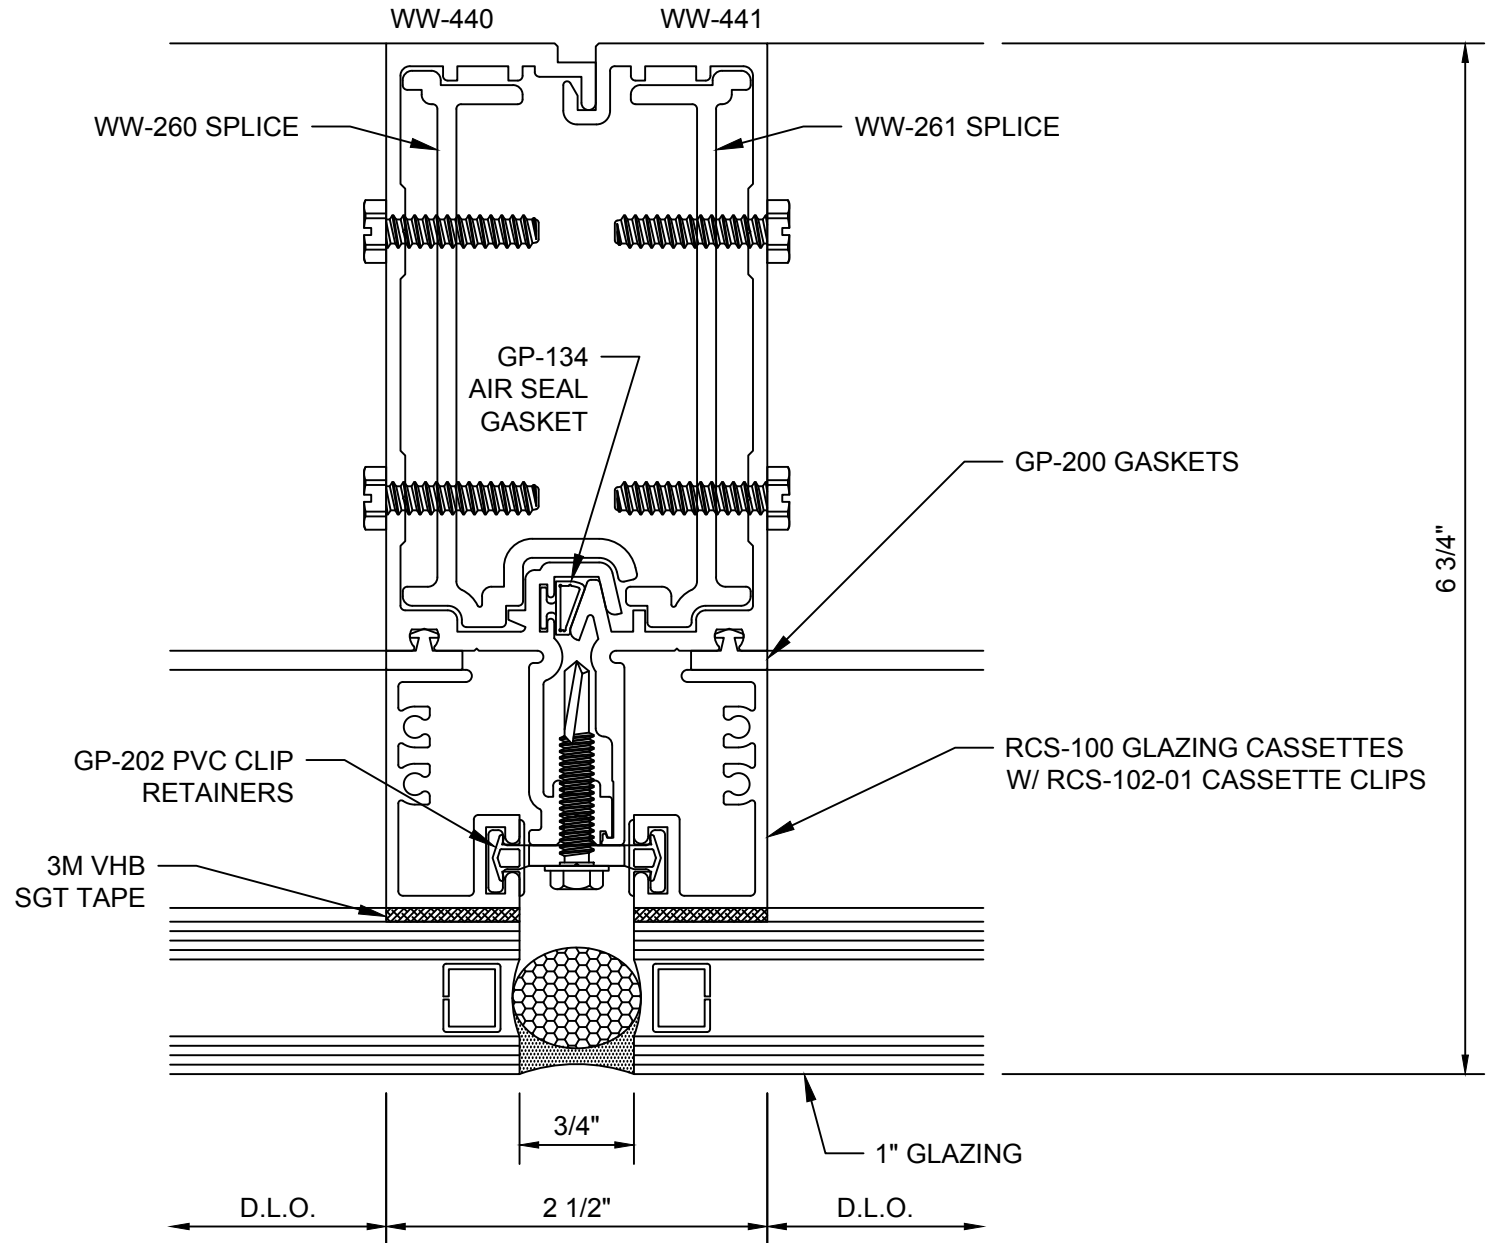

**Reliance™ Cassette
Vertical Mullion at Splice - V1305**