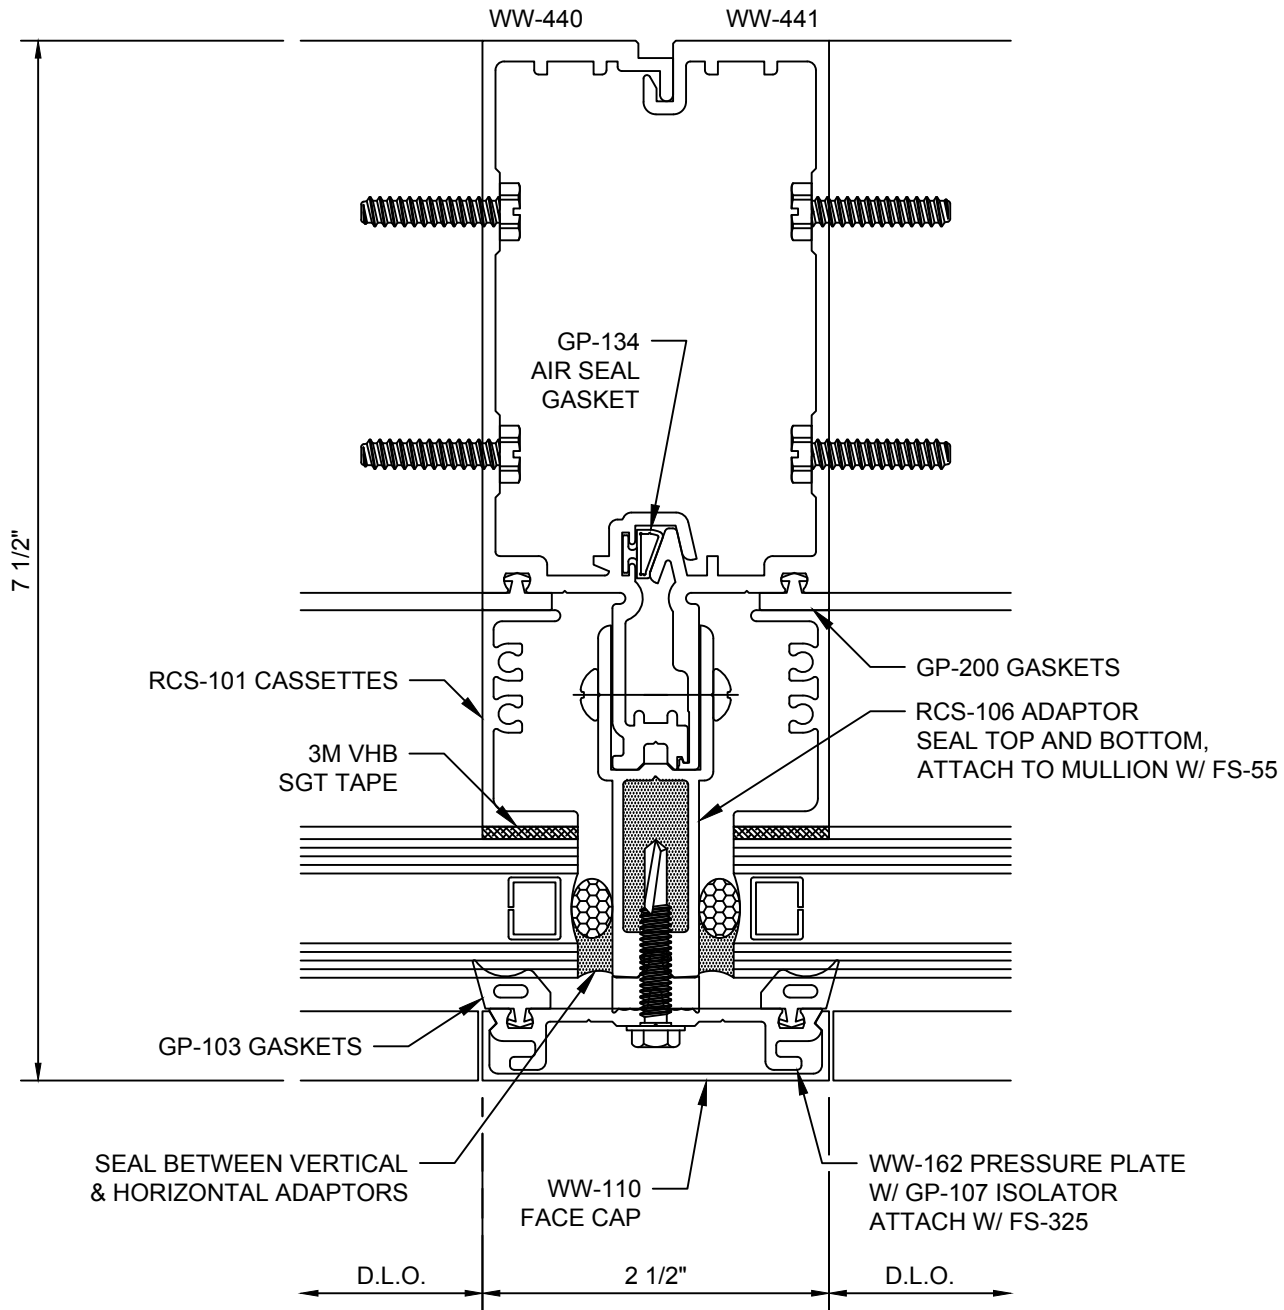

Reliance™ Cassette Vertical Mullion - V1312