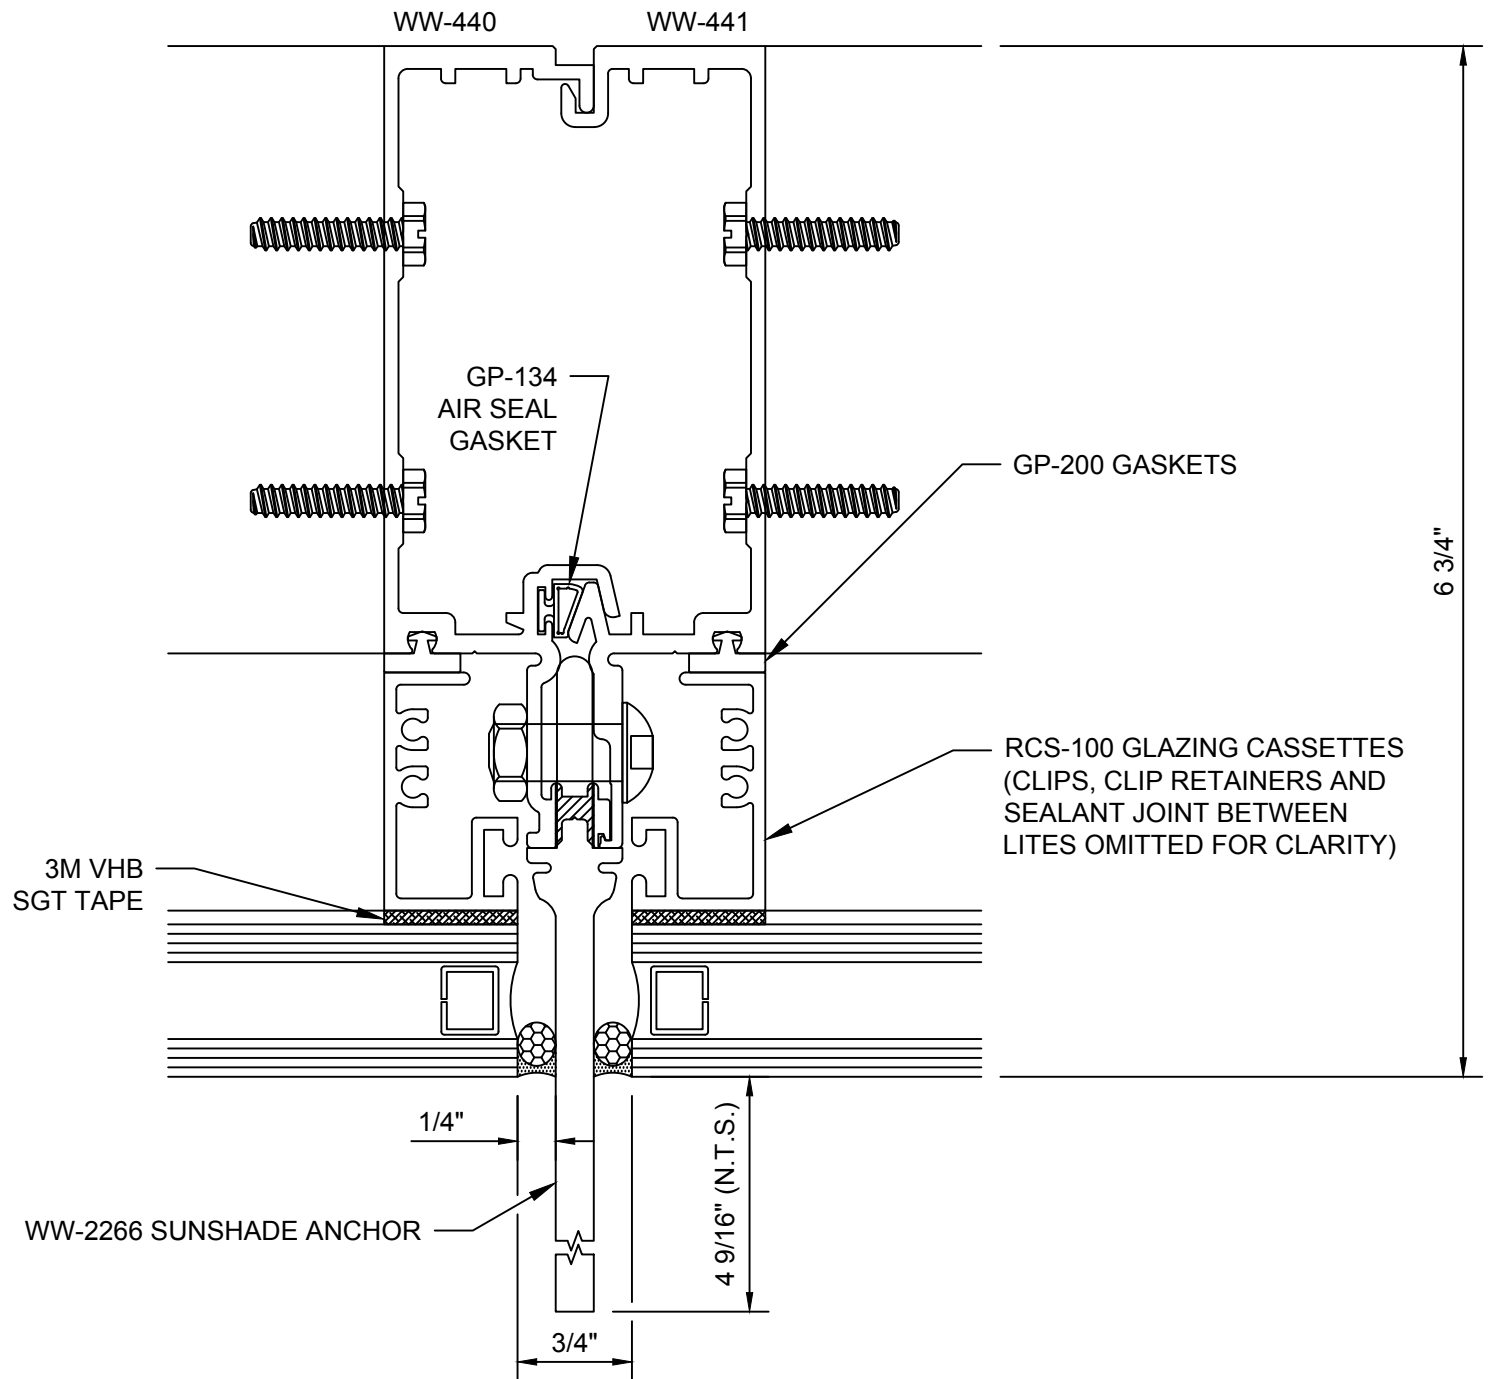

Reliance™ Cassette
Vertical Mullion w/ Sunshade Anchor - V1304