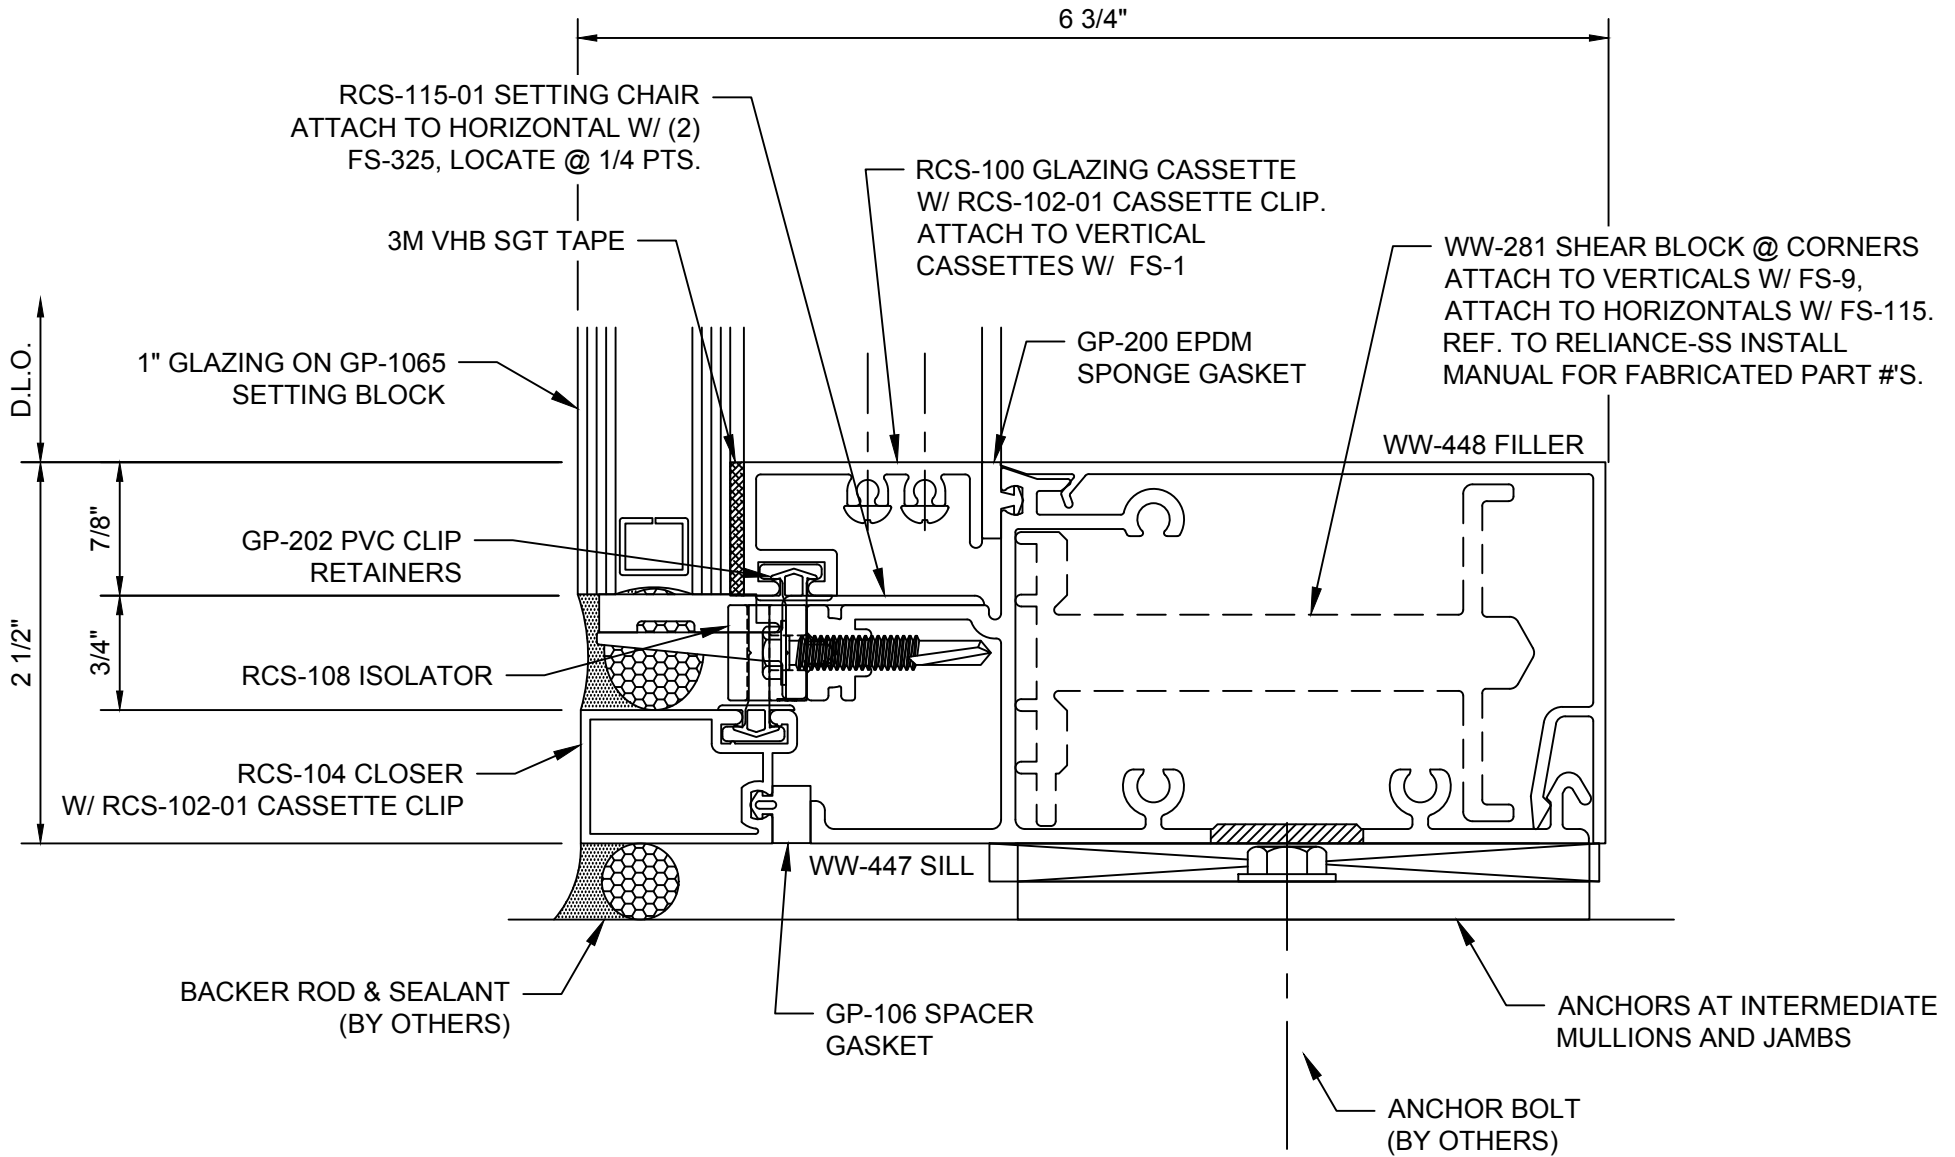

Reliance™ Cassette
Sill Horizontal at Vision - H1303