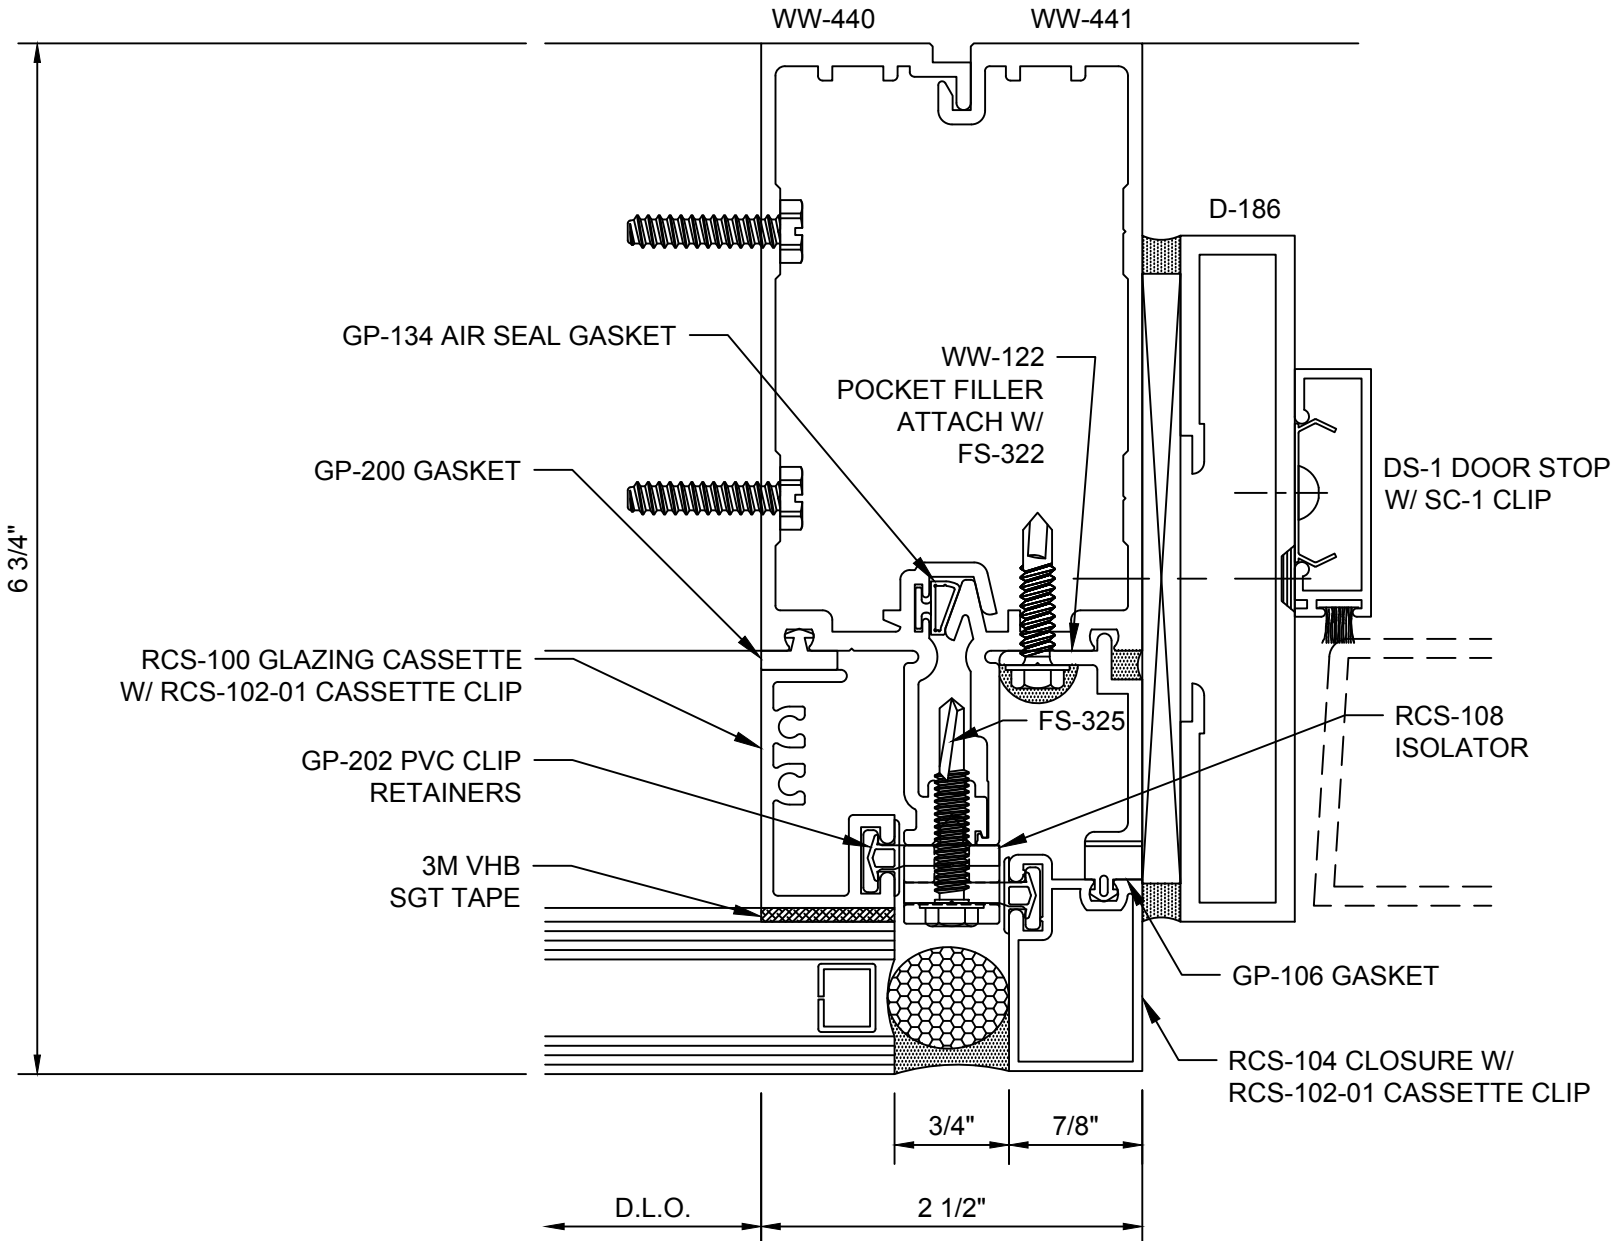

**Reliance™ Cassette
Door Jamb - V1316**