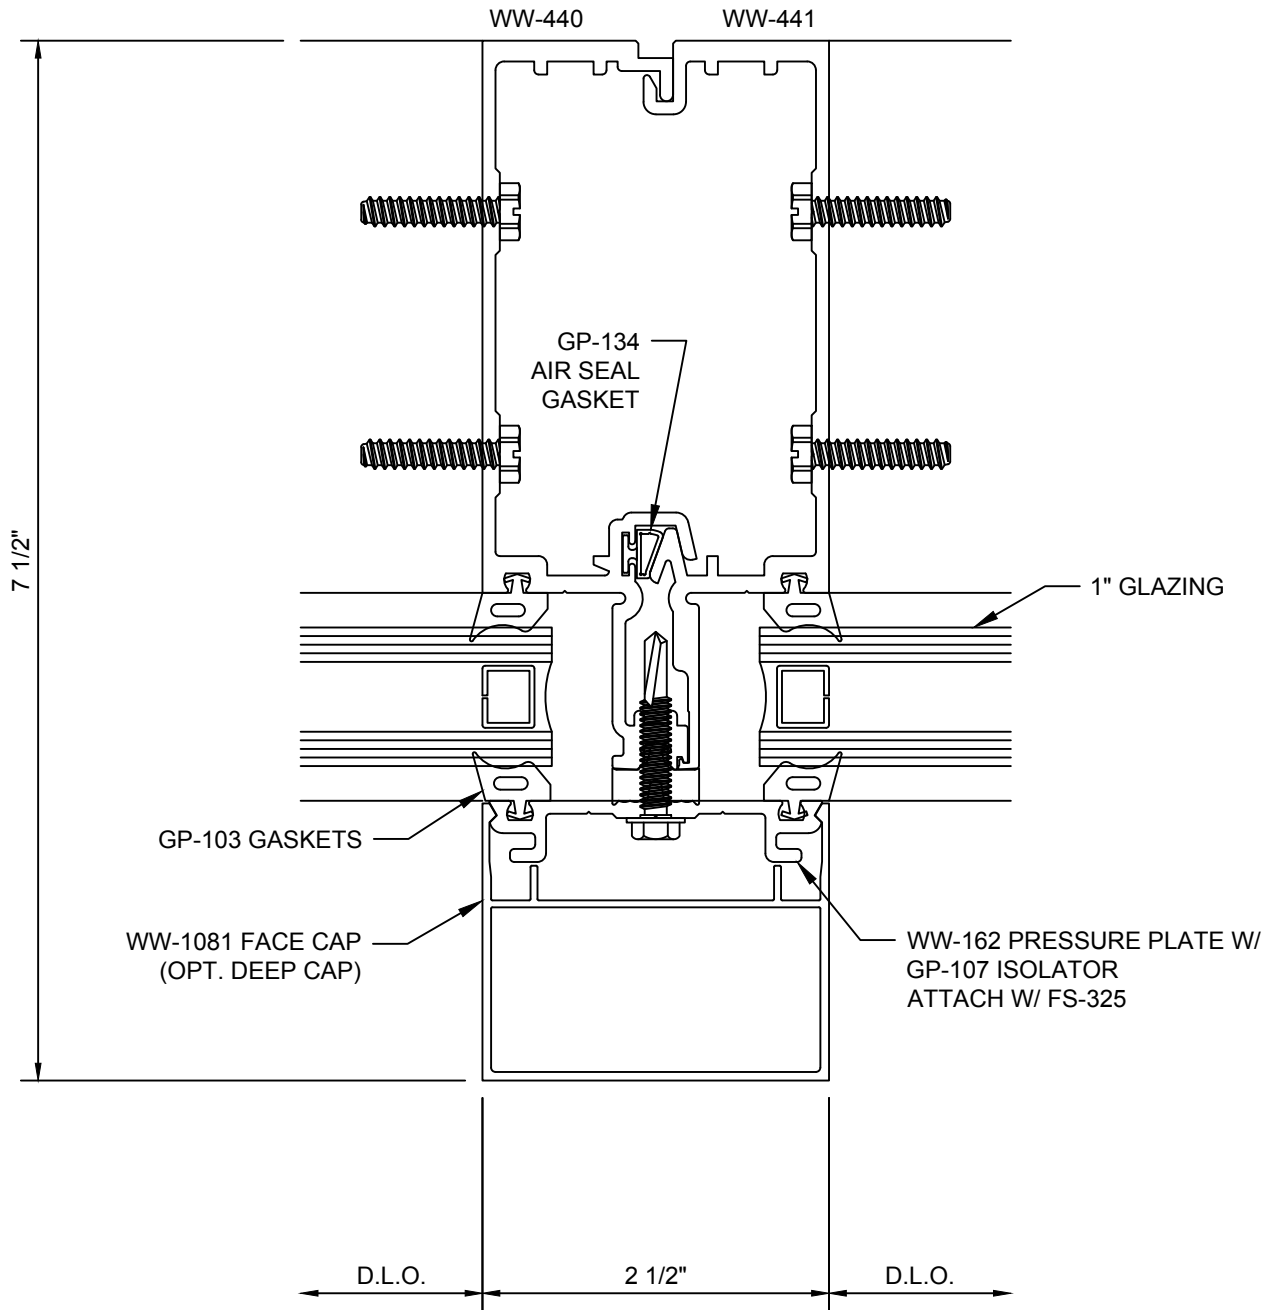

Reliance™ Curtain Wall Vertical Mullion - V1314