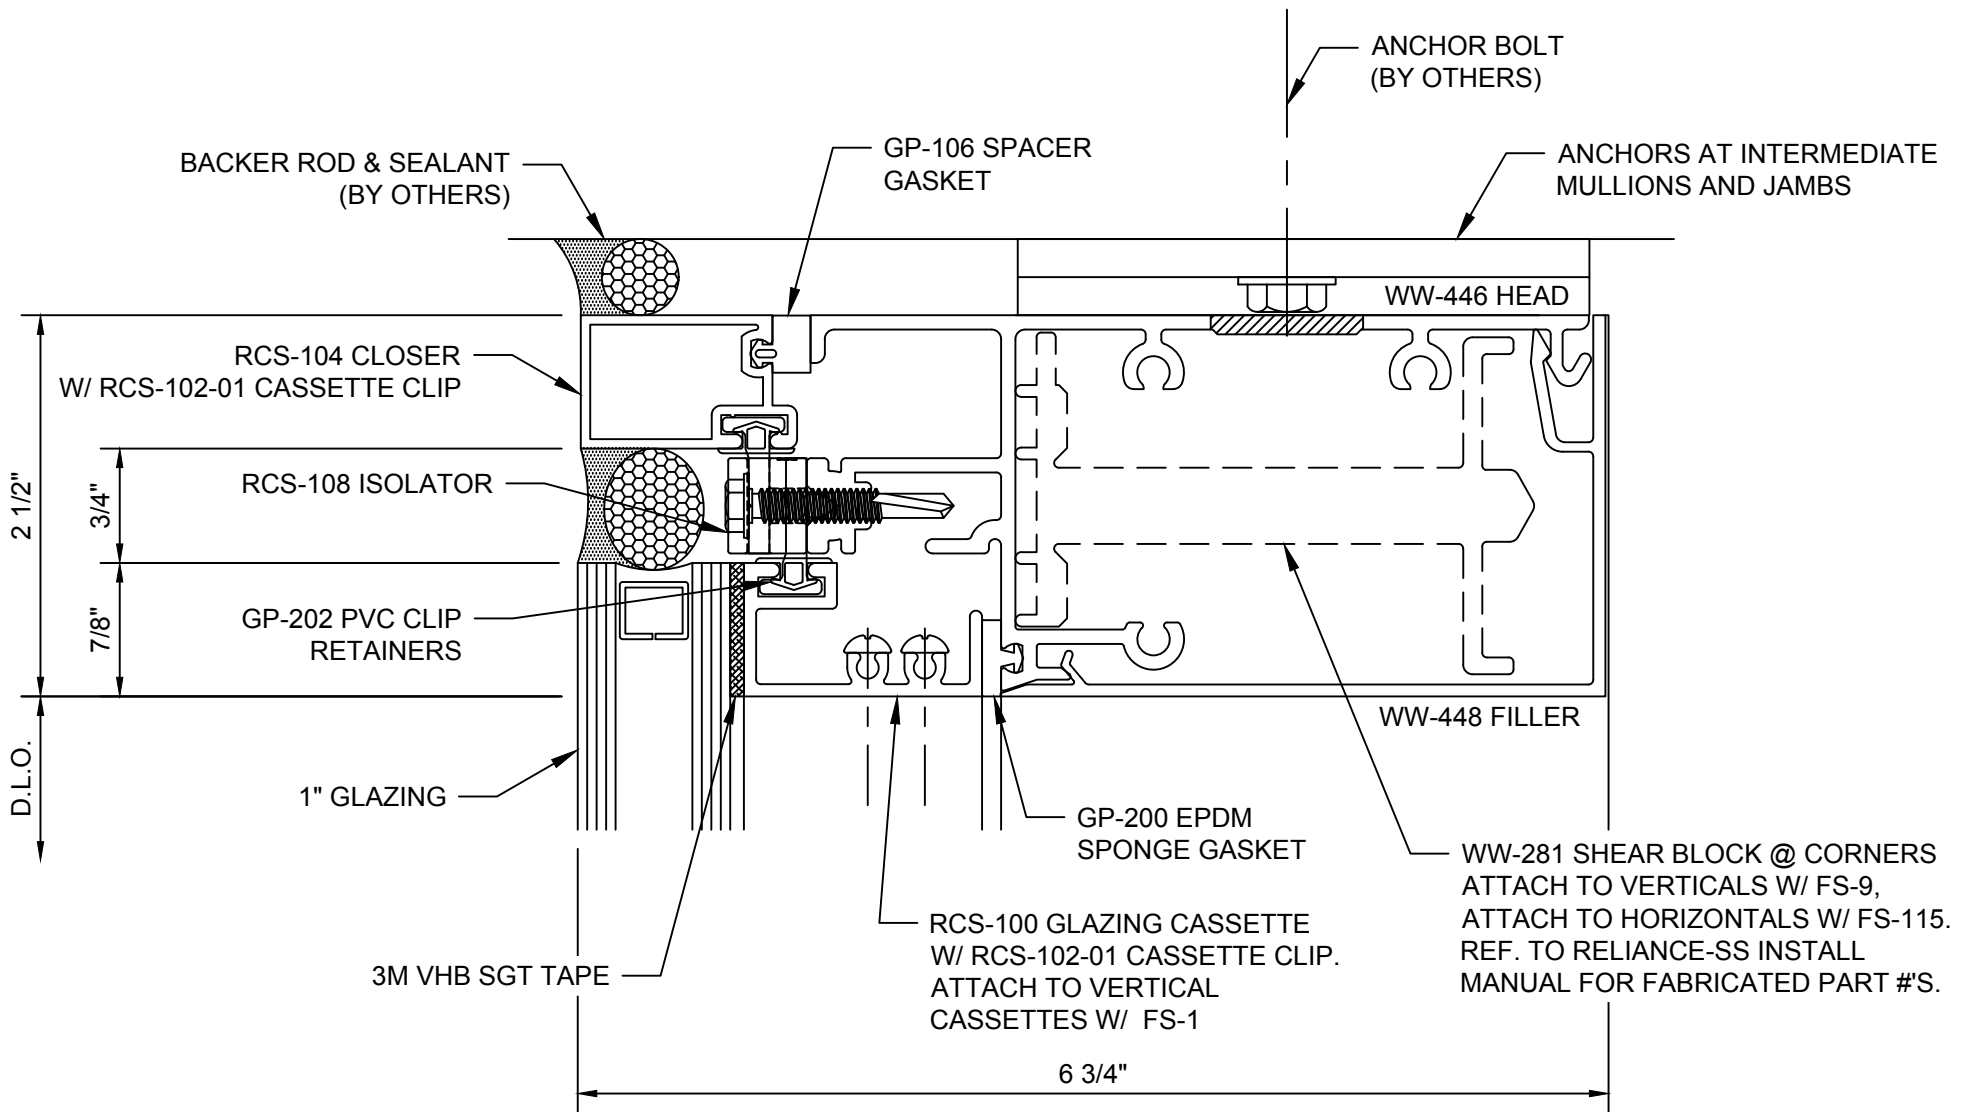

V1312-Vertical-w-Face-Cap

V1313-Vert-Transition-w-Face-Ca

V1314-Vert-w-Face-Cap-Rcw

V1316-DrJb-Sgl-Act

Table of Contents

Model: Elev-Rcs-SS-VHB-2.5x-6.75

RELIANCE-SS CASSETTE - VHB 3M TAPE - 1" GLASS

SCREW SPLINE ASSEMBLY