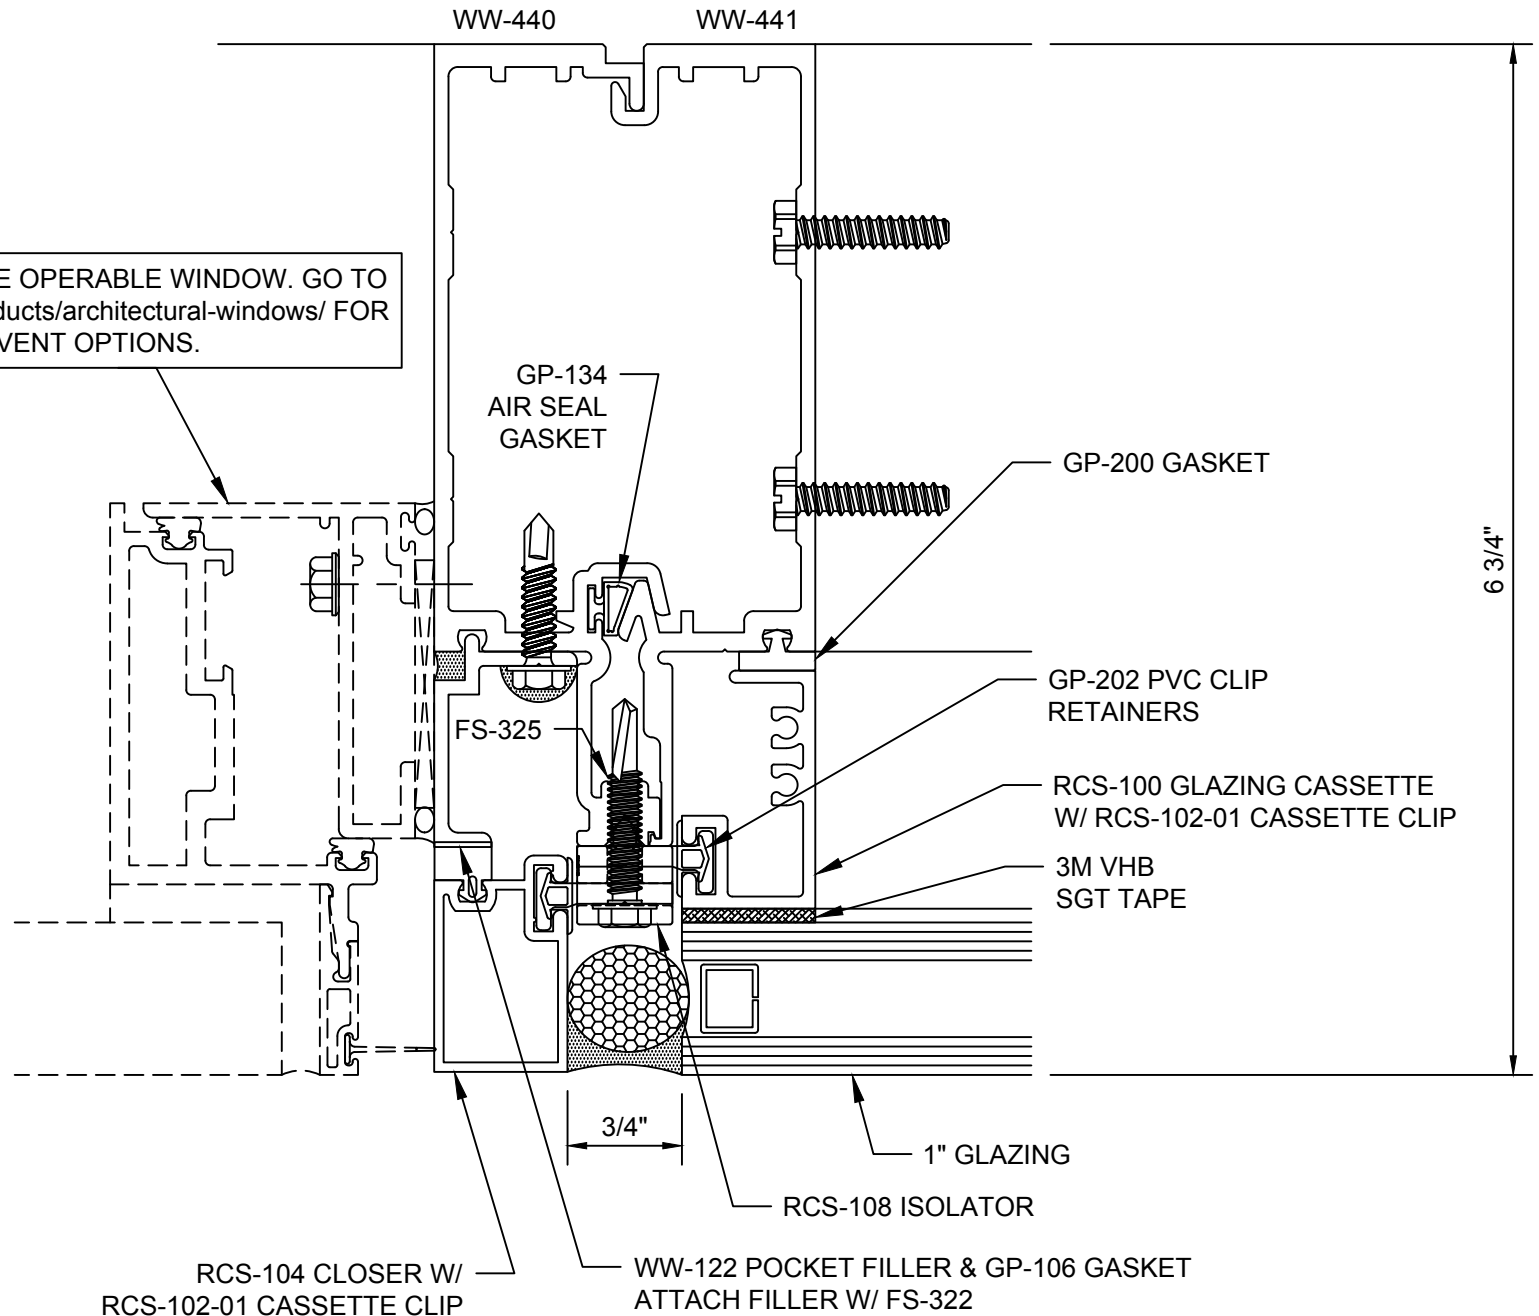

ZERO SIGHTLINE TYPE OPERABLE WINDOW. GO TO <http://www.obe.com/products/architectural-windows/> FOR THE MOST CURRENT VENT OPTIONS.

Reliance™ Cassette
Vertical At Operable Window - V1303