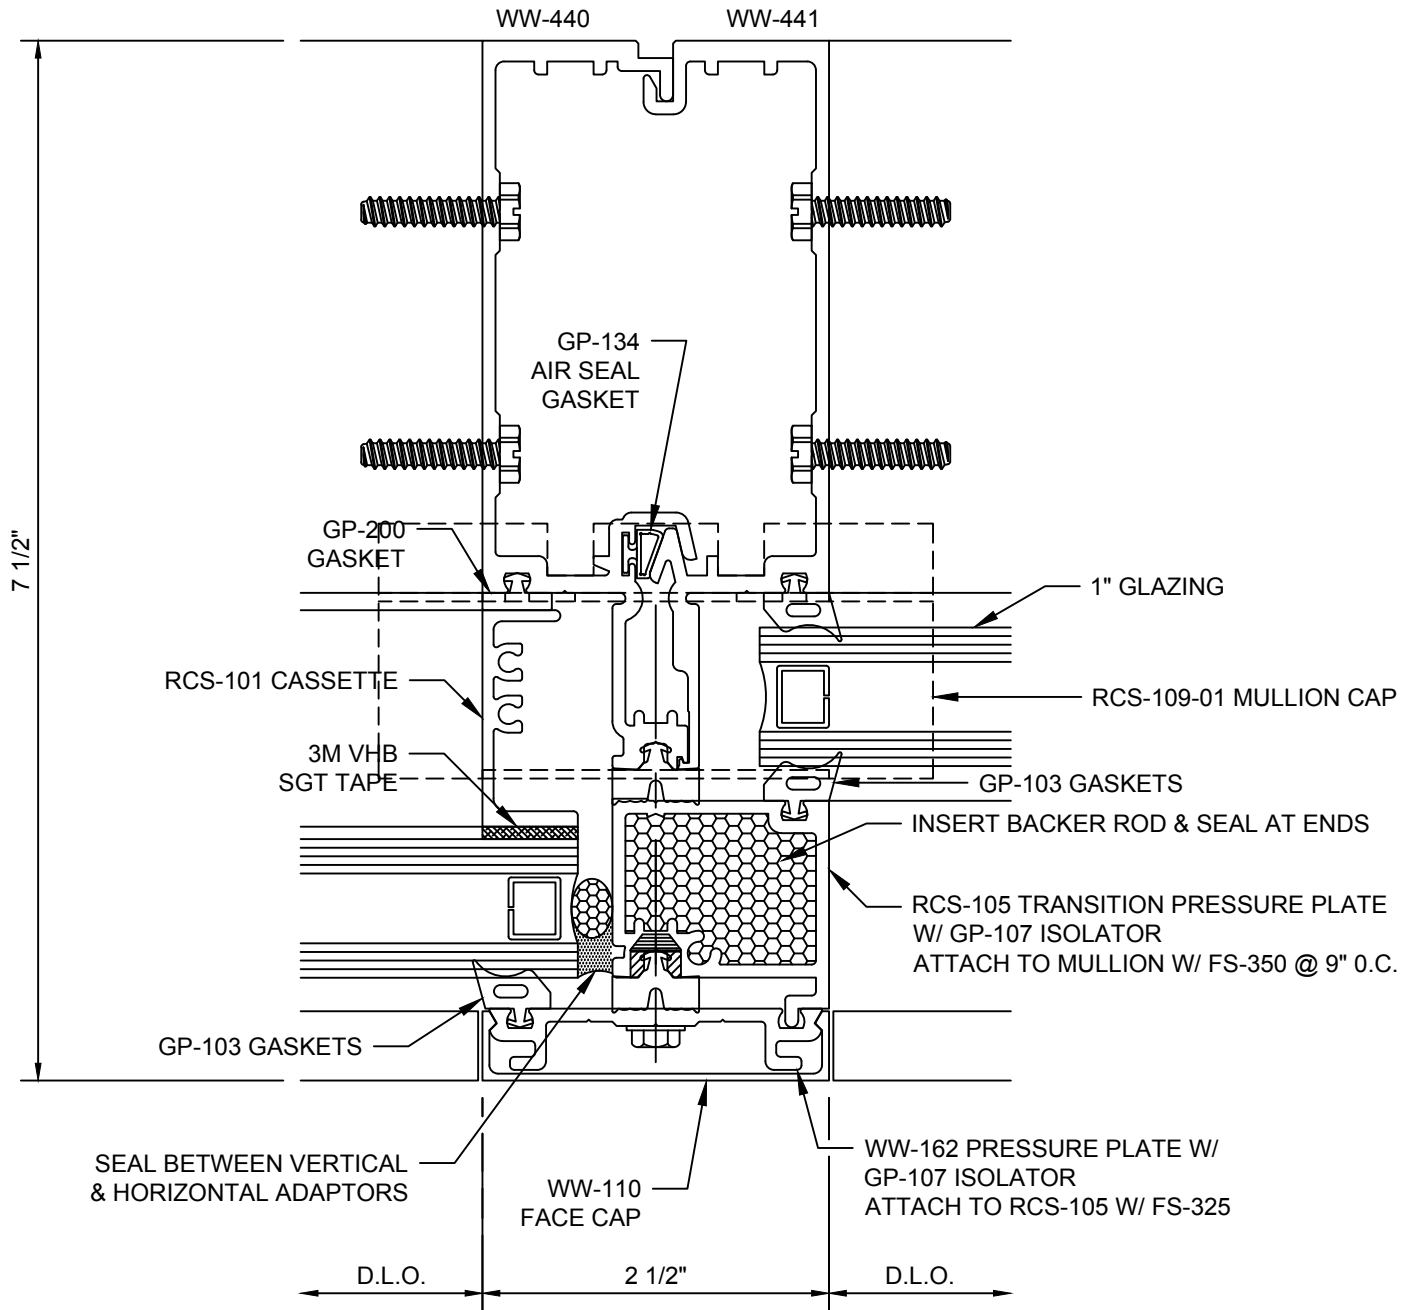

**Reliance™ Cassette
Vertical Mullion - V1302**

ZERO SIGHTLINE TYPE OPERABLE WINDOW. GO TO <http://www.obe.com/products/architectural-windows/> FOR THE MOST CURRENT VENT OPTIONS.

Reliance™ Cassette
Vertical At Operable Window - V1303

Reliance™ Cassette
Vertical Mullion w/ Sunshade Anchor - V1304

**Reliance™ Cassette
Vertical Mullion at Splice - V1305**

Reliance™ Cassette 90° Inside Corner - V1306

Reliance™ Cassette Vertical Mullion - V1312