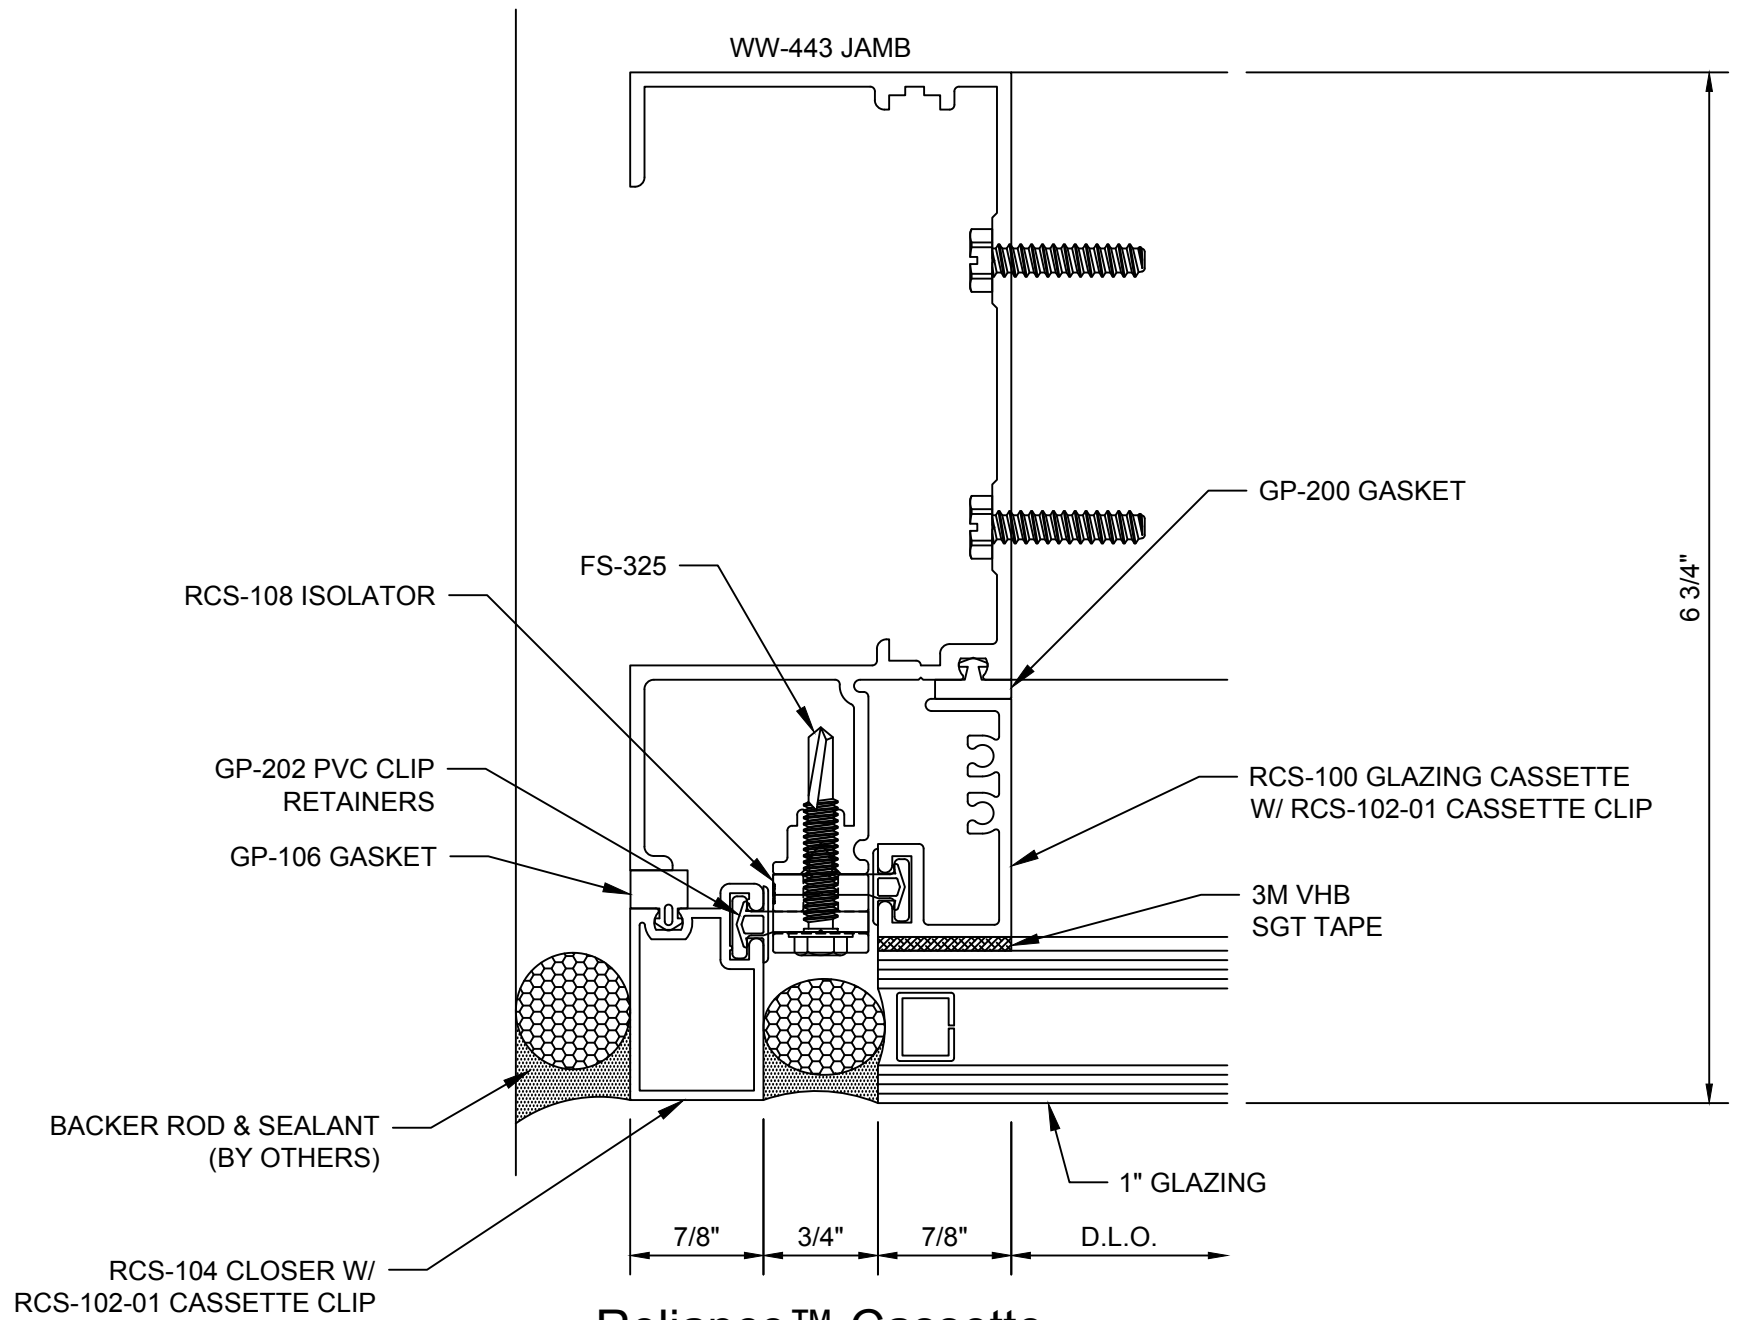

**Reliance™ Cassette
Horizontal at Door Head - H1317**

Reliance™ Cassette
90° Inside Corner - V1107

Reliance™ Casette
90° Outside Corner - V1109

Reliance™ Cassette
90° Outside Corner - V1110

Reliance™ Cassette Jamb Vertical - V1301