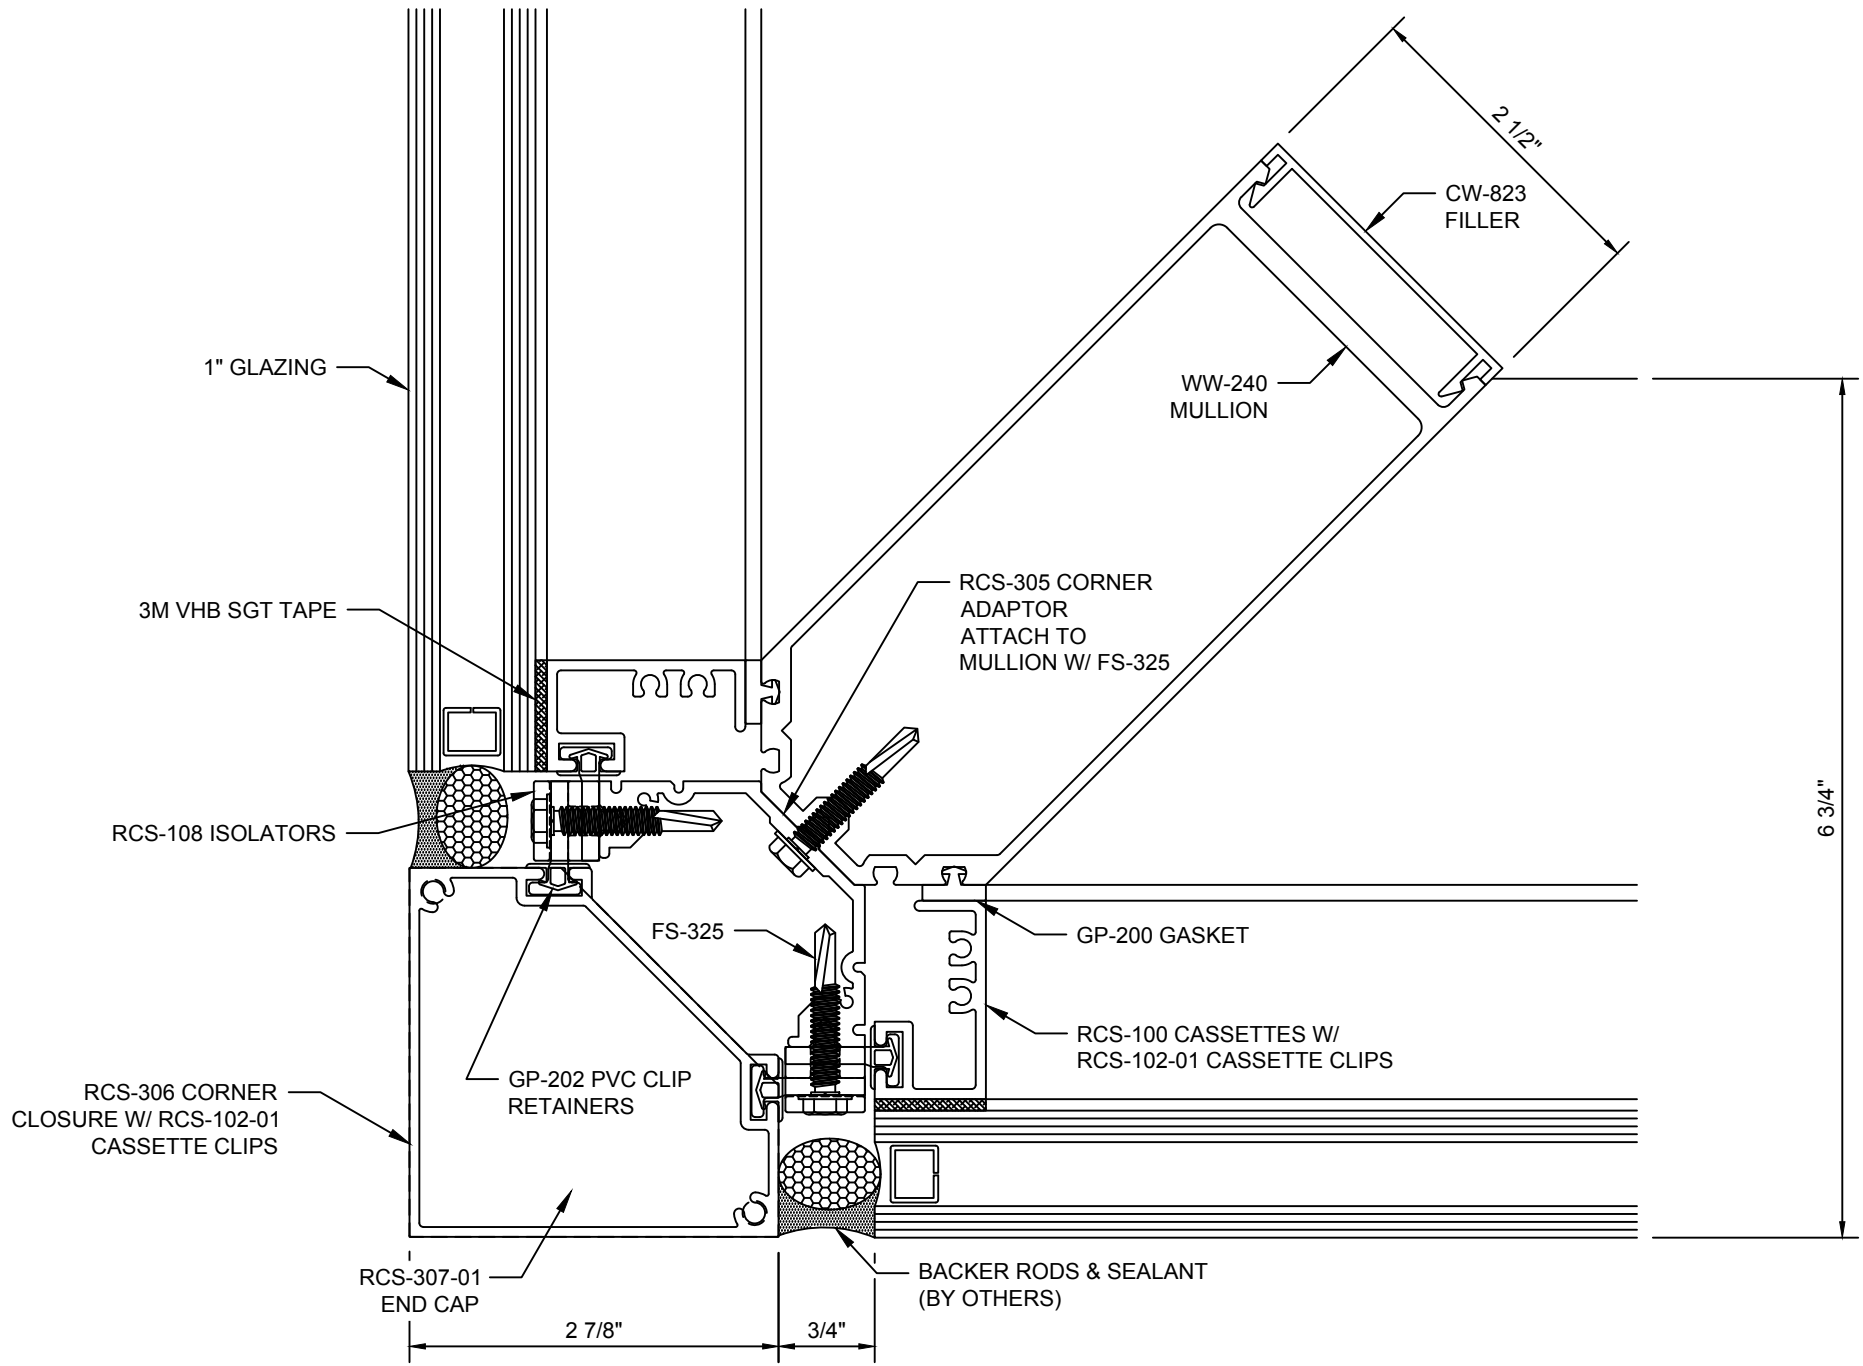

Reliance™ Cassette
Intermediate Horizontal - H1312

Reliance™ Cassette Sill Horizontal at Vision - H1313

Reliance™ Cassette
Horizontal at Operable Window - H1315

Reliance™ Cassette
Horizontal at Door Head - H1316

**Reliance™ Cassette
Horizontal at Door Head - H1317**

Reliance™ Cassette
90° Inside Corner - V1107

Reliance™ Casette
90° Outside Corner - V1109

Reliance™ Cassette
90° Outside Corner - V1110

Reliance™ Cassette Jamb Vertical - V1301