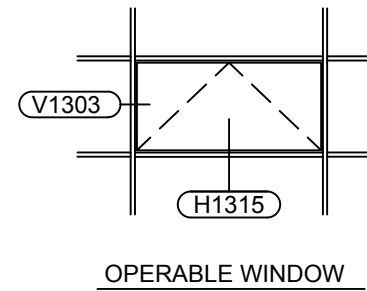

V1312-Vertical-w-Face-Cap

V1313-Vert-Transition-w-Face-Ca

V1314-Vert-w-Face-Cap-Rcw

V1316-DrJb-Sgl-Act

Table of Contents

Model: Elev-Rcs-SS-VHB-2.5x-6.75

RELIANCE-SS CASSETTE - VHB 3M TAPE - 1" GLASS

SCREW SPLINE ASSEMBLY