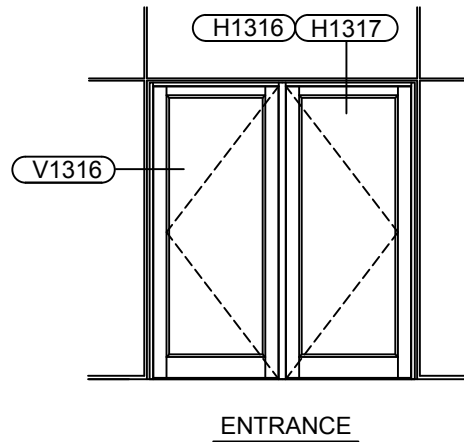

V1312-Vertical-w-Face-Cap

V1313-Vert-Transition-w-Face-Ca

V1314-Vert-w-Face-Cap-Rcw

V1316-DrJb-Sgl-Act

Table of Contents

Model: Elev-Rcs-SS-VHB-2.5x-6.75

RELIANCE-SS CASSETTE - VHB 3M TAPE - 1" GLASS

SCREW SPLINE ASSEMBLY