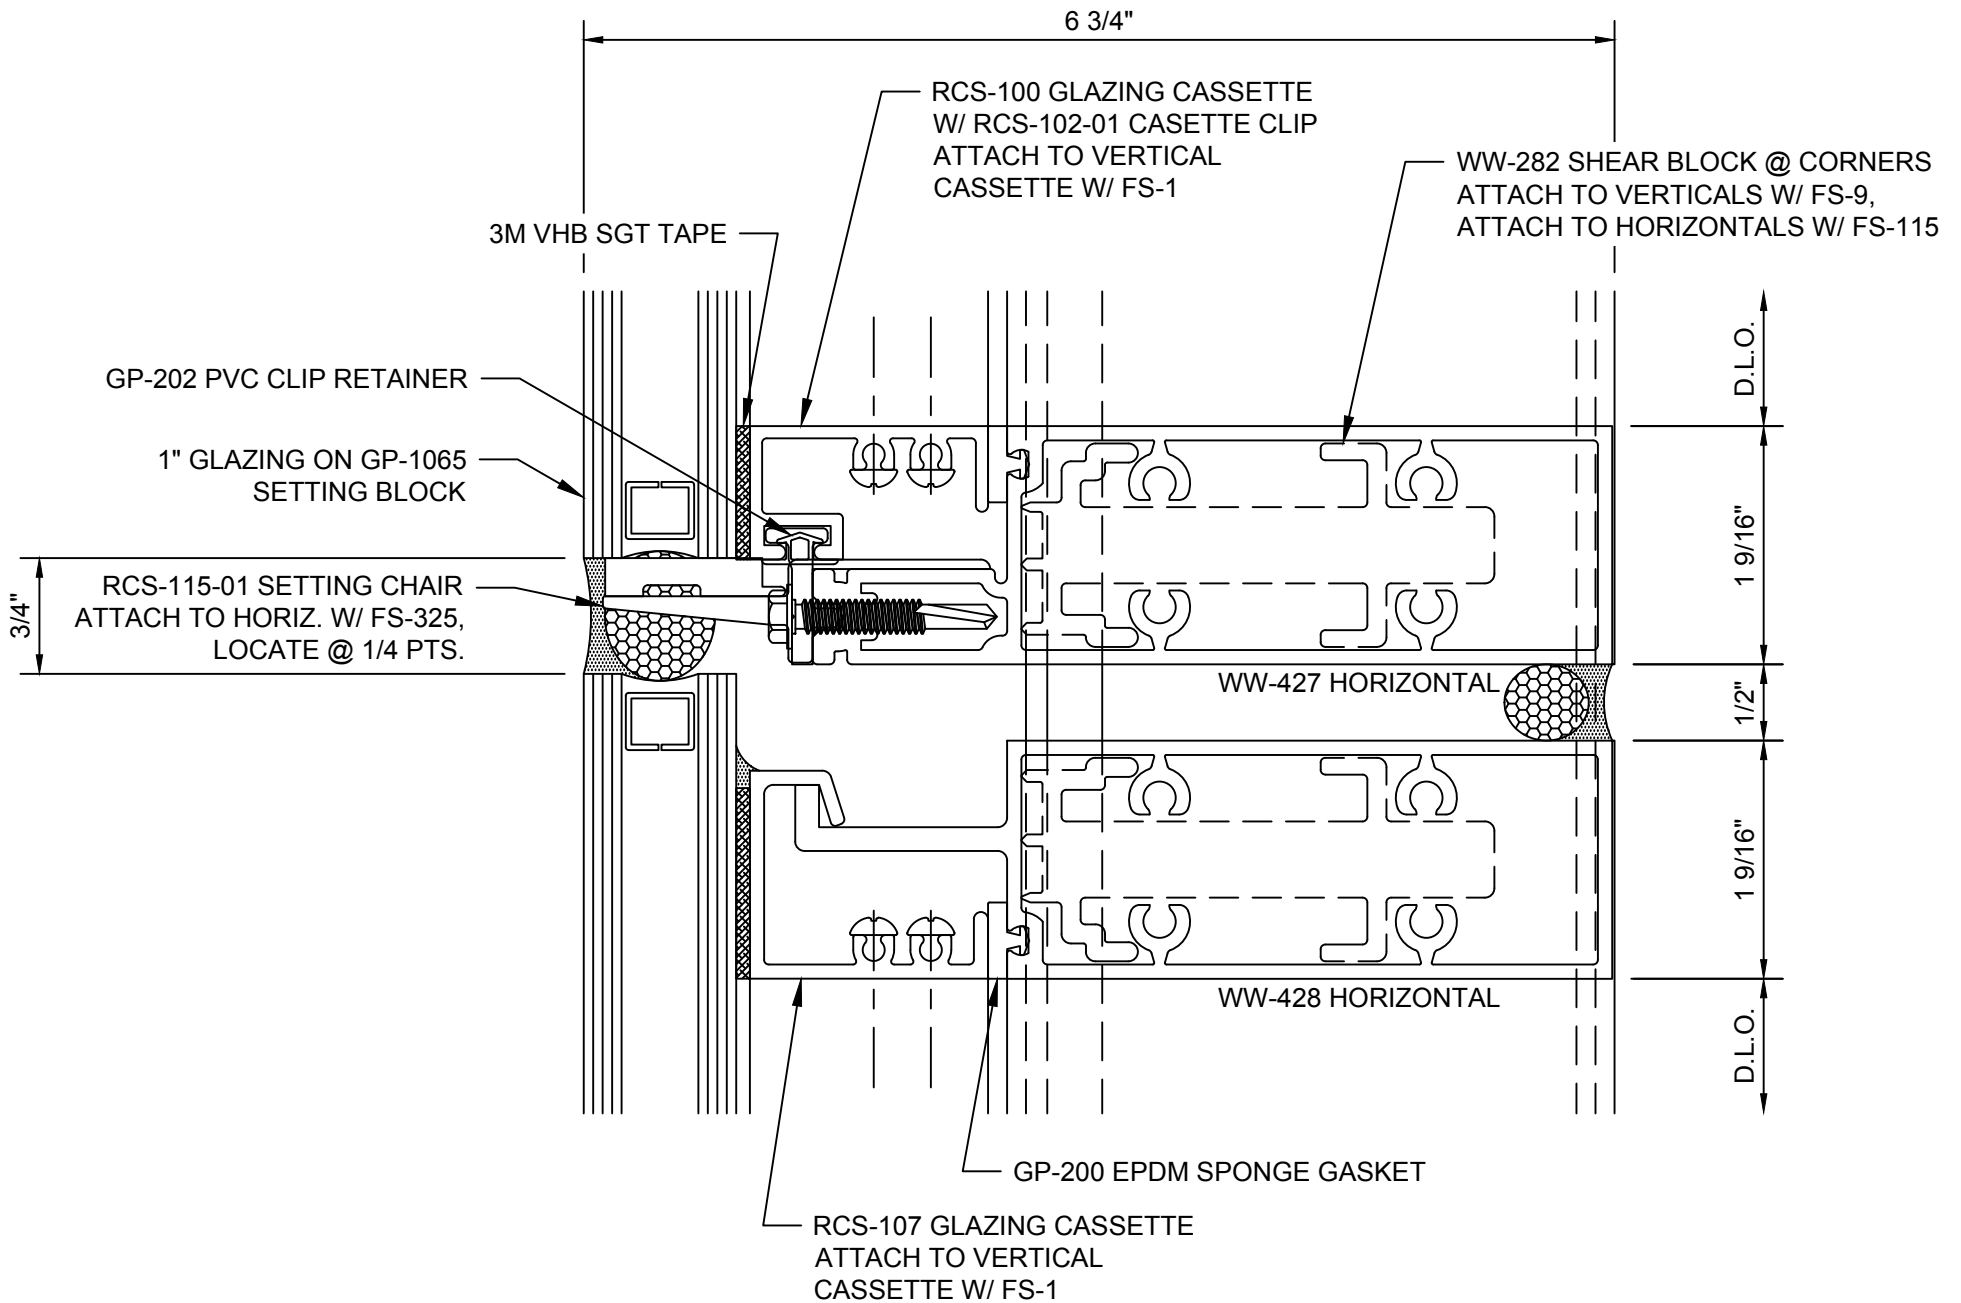

Reliance™ Cassette Stack Horizontal - H1304