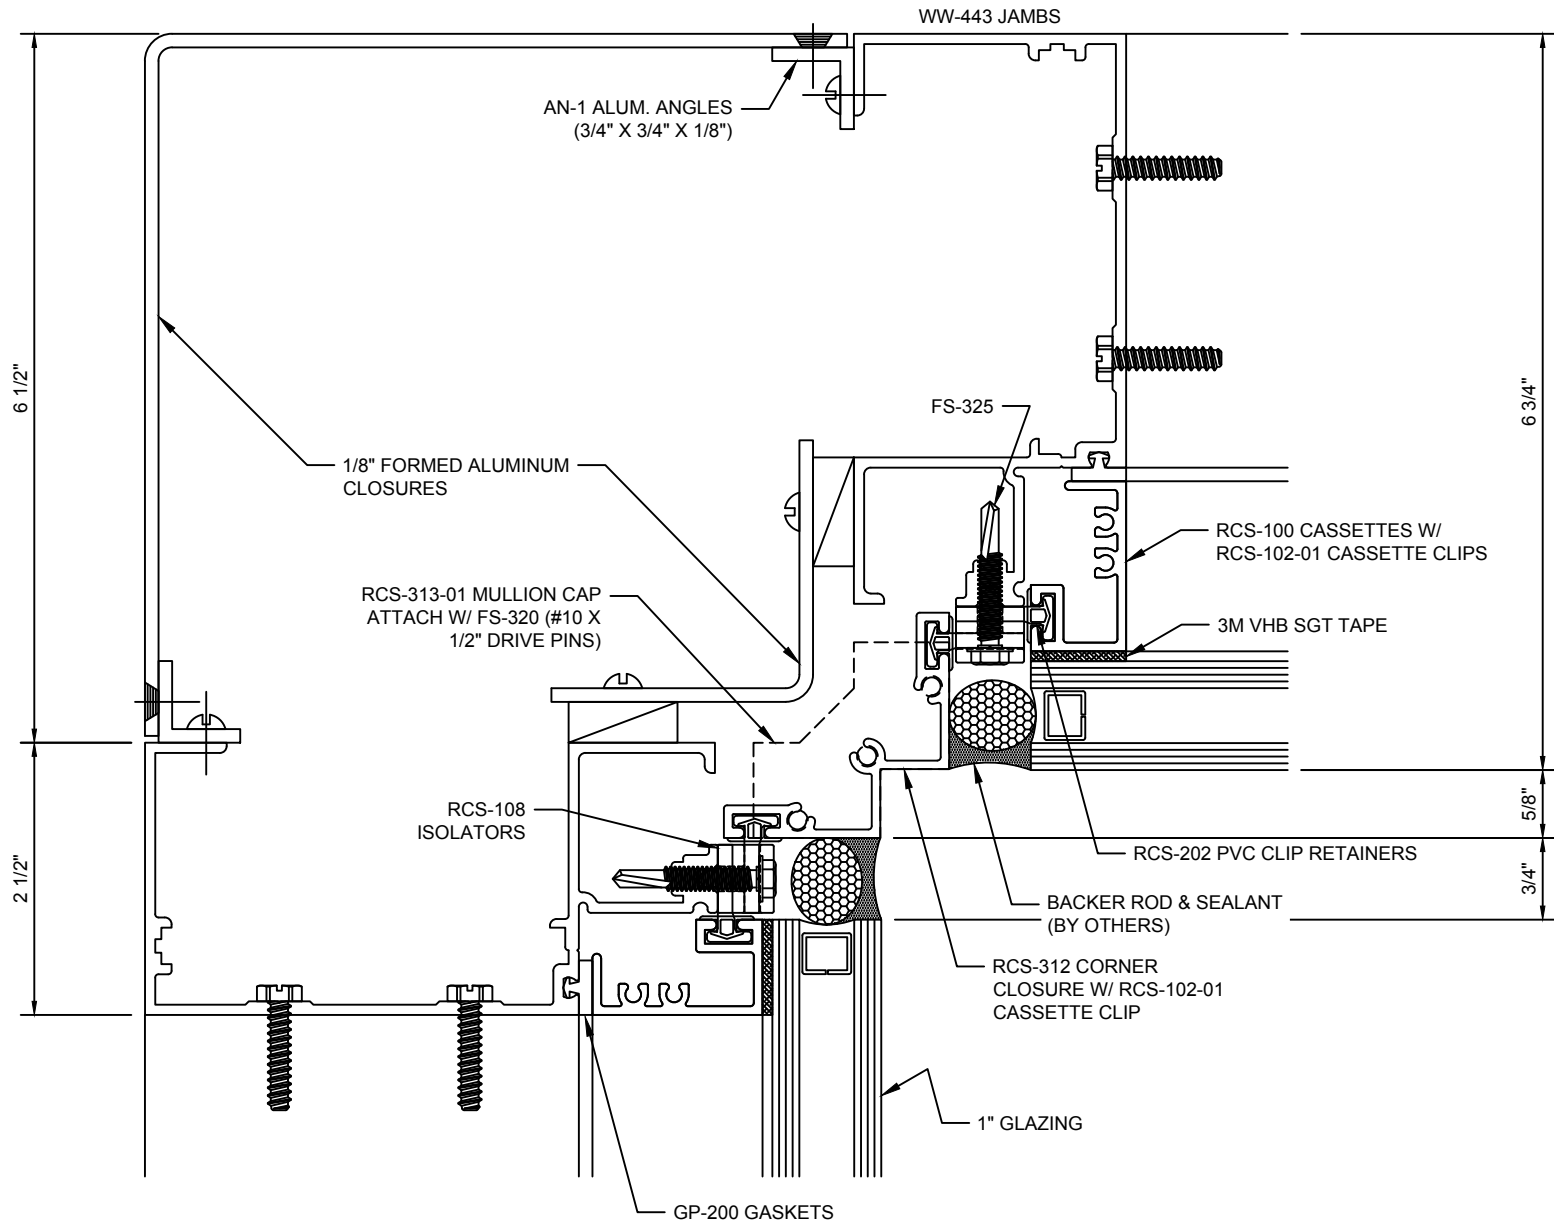

Reliance™ Cassette 90° Inside Corner - V1306