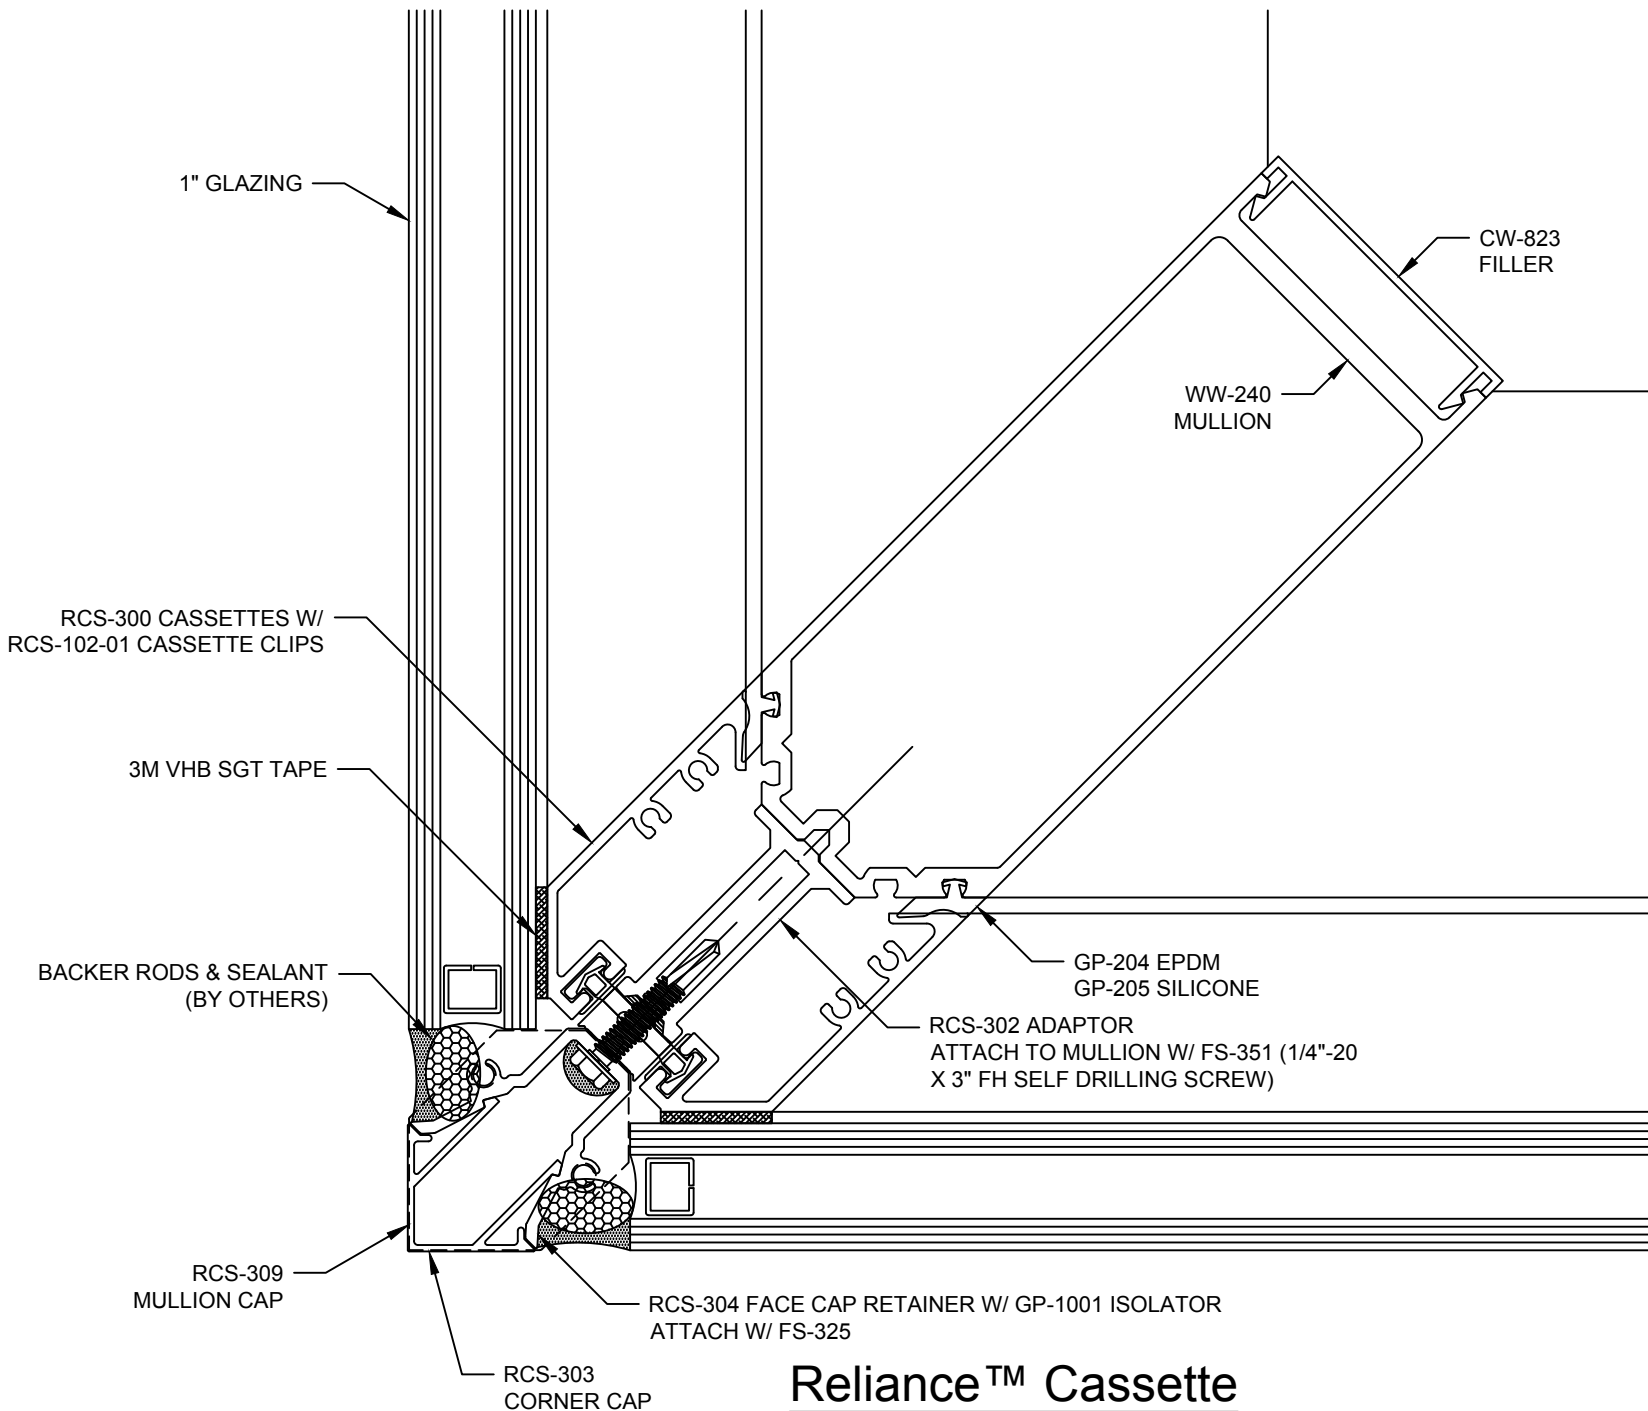

Reliance™ Cassette
Intermediate Horizontal - H1312

Reliance™ Cassette Sill Horizontal at Vision - H1313

Reliance™ Cassette
Horizontal at Operable Window - H1315

Reliance™ Cassette
Horizontal at Door Head - H1316

**Reliance™ Cassette
Horizontal at Door Head - H1317**

Reliance™ Cassette
90° Inside Corner - V1107

Reliance™ Casette
90° Outside Corner - V1109

Reliance™ Cassette
90° Outside Corner - V1110

Reliance™ Cassette Jamb Vertical - V1301