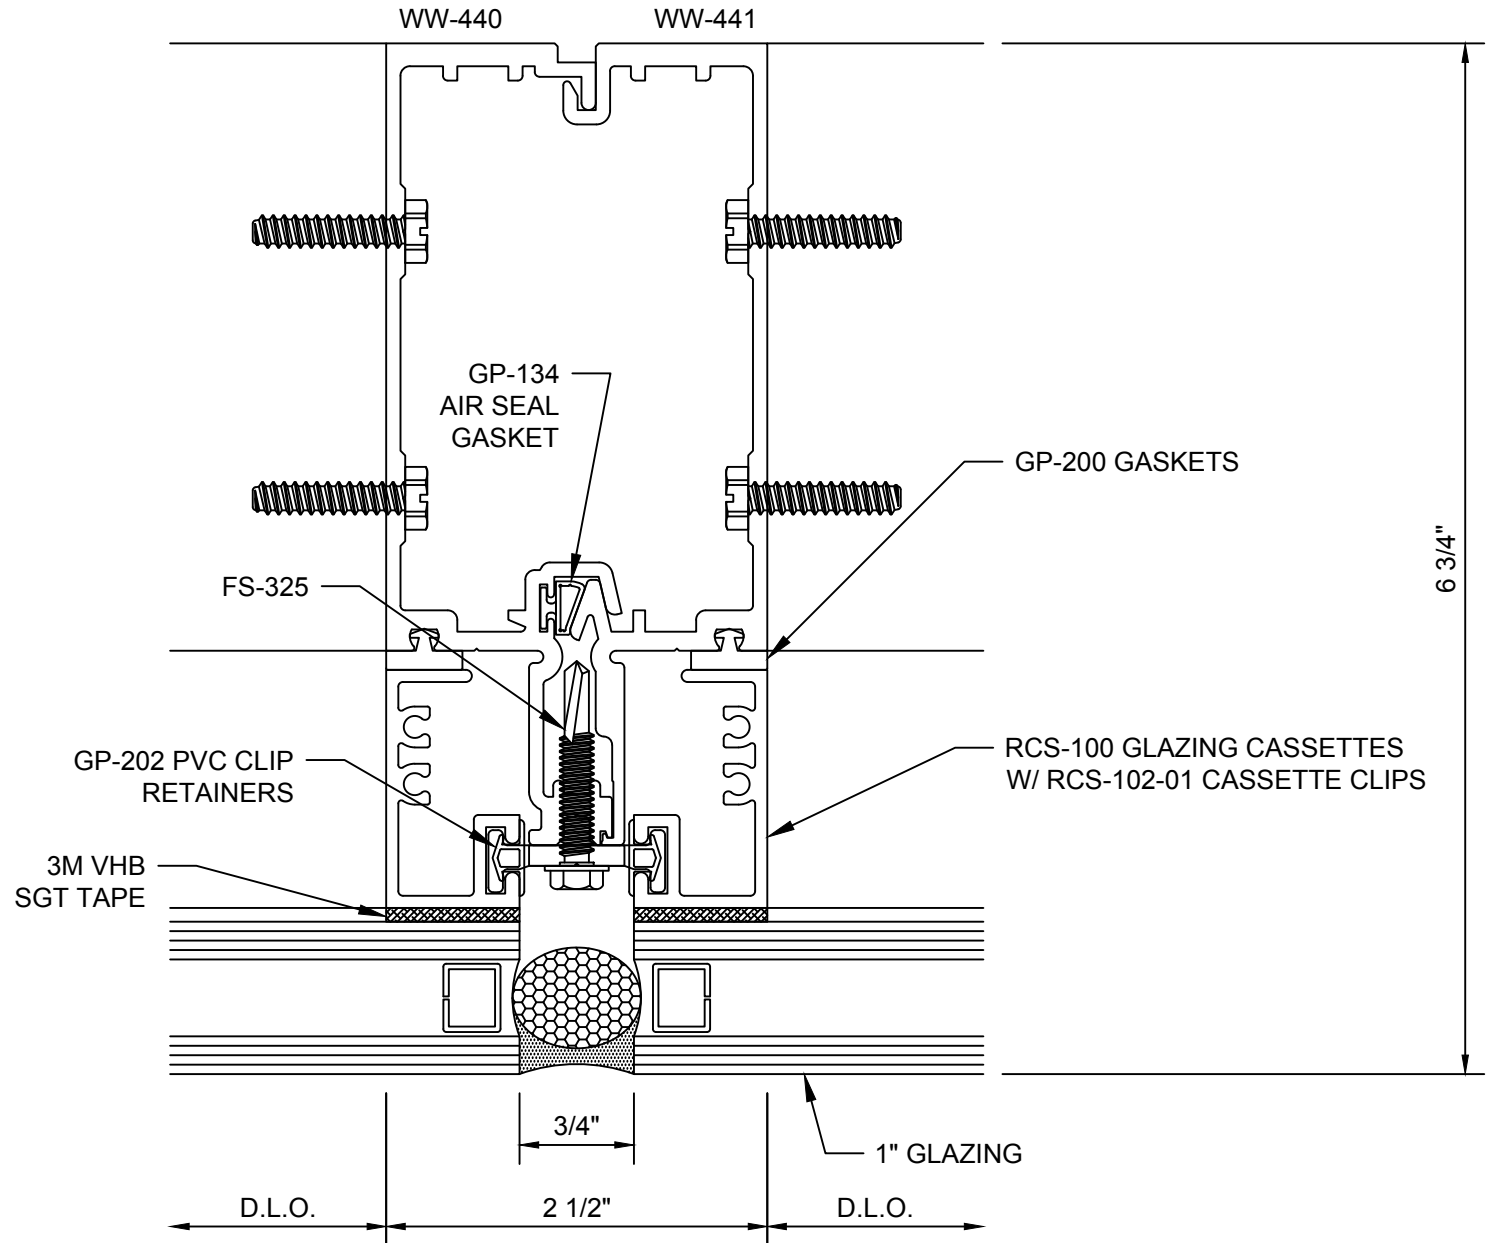

**Reliance™ Cassette
Horizontal at Door Head - H1317**

Reliance™ Cassette
90° Inside Corner - V1107

Reliance™ Casette
90° Outside Corner - V1109

Reliance™ Cassette
90° Outside Corner - V1110

Reliance™ Cassette Jamb Vertical - V1301