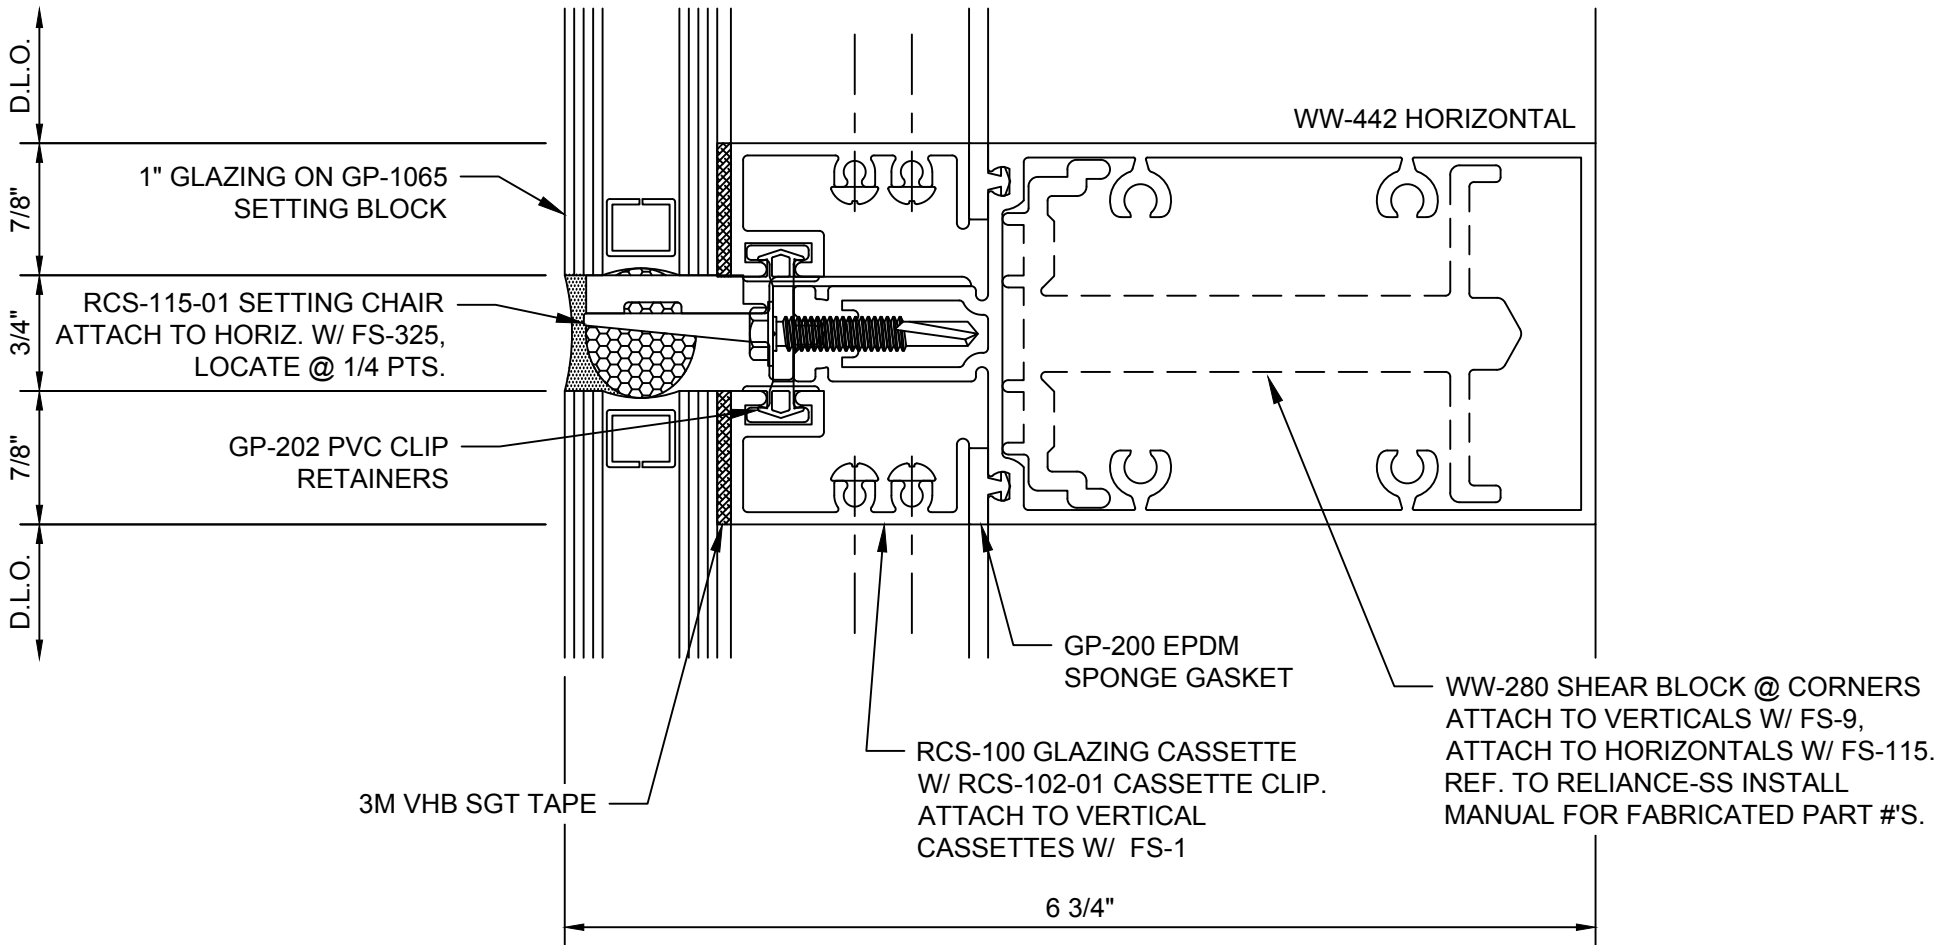

Reliance™ Cassette Intermediate Horizontal - H1302