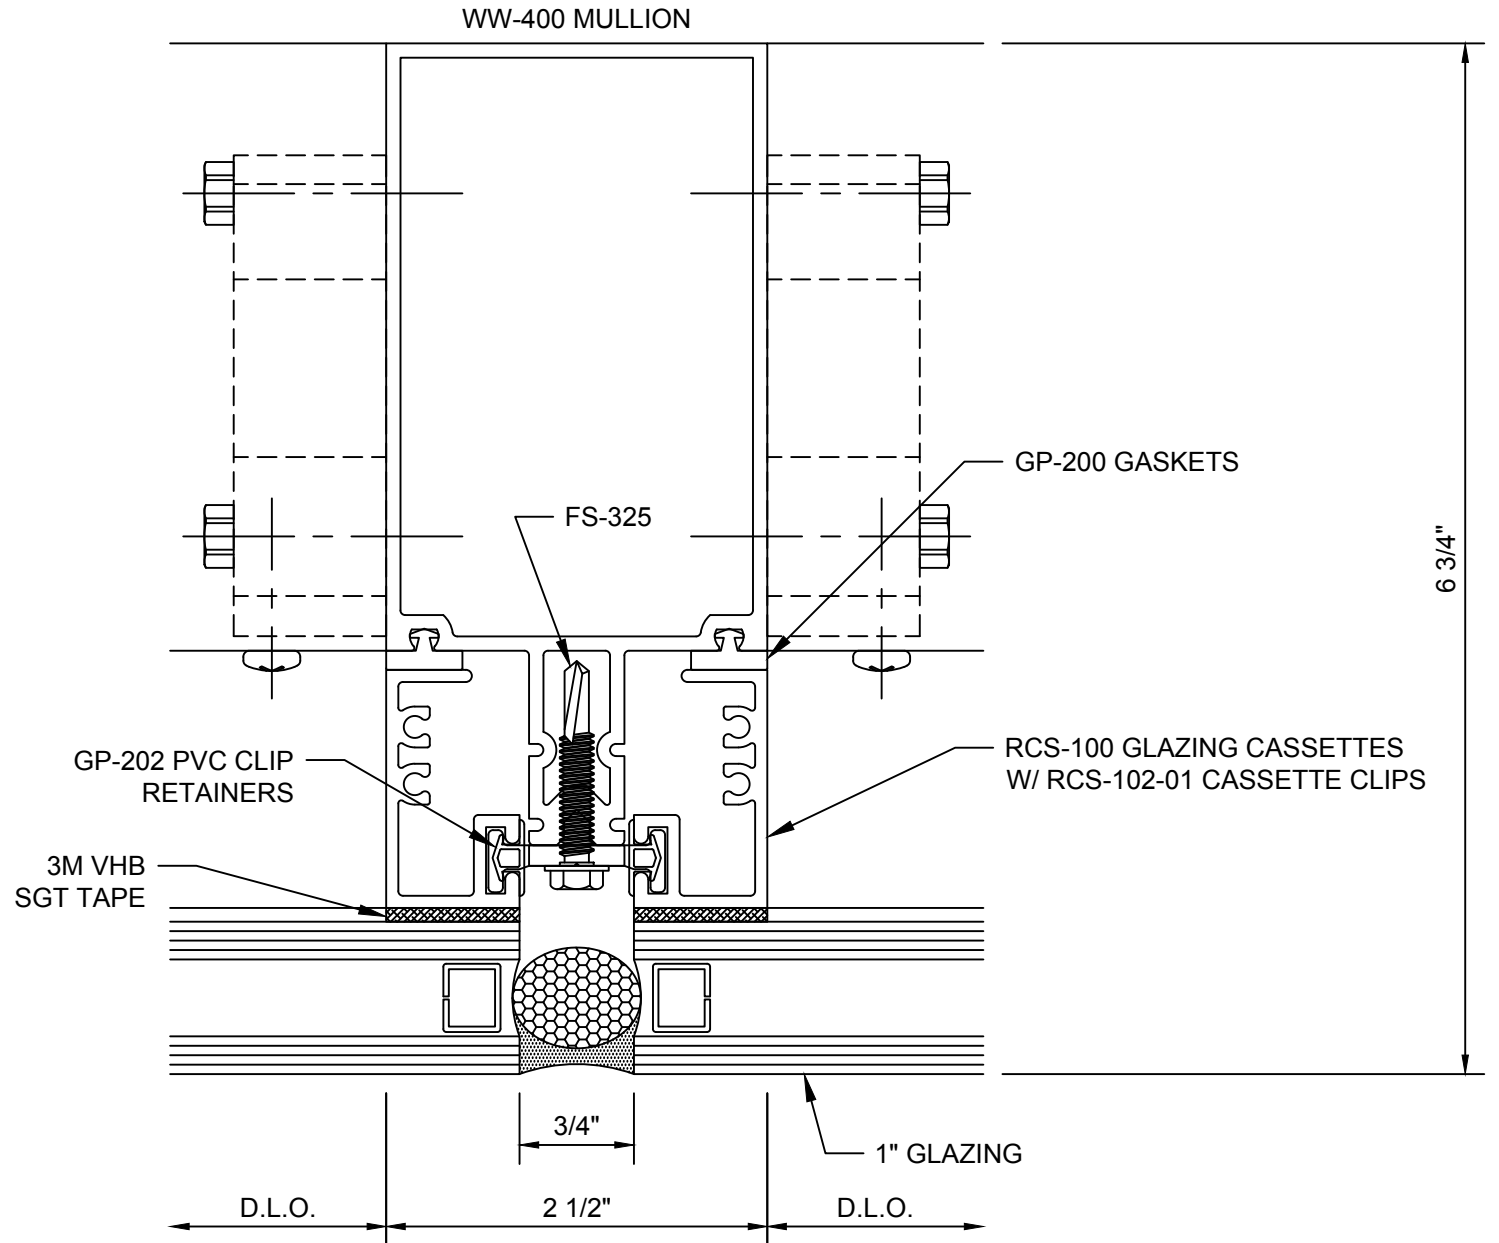

**Reliance™ Cassette
Vertical Mullion - V1102**