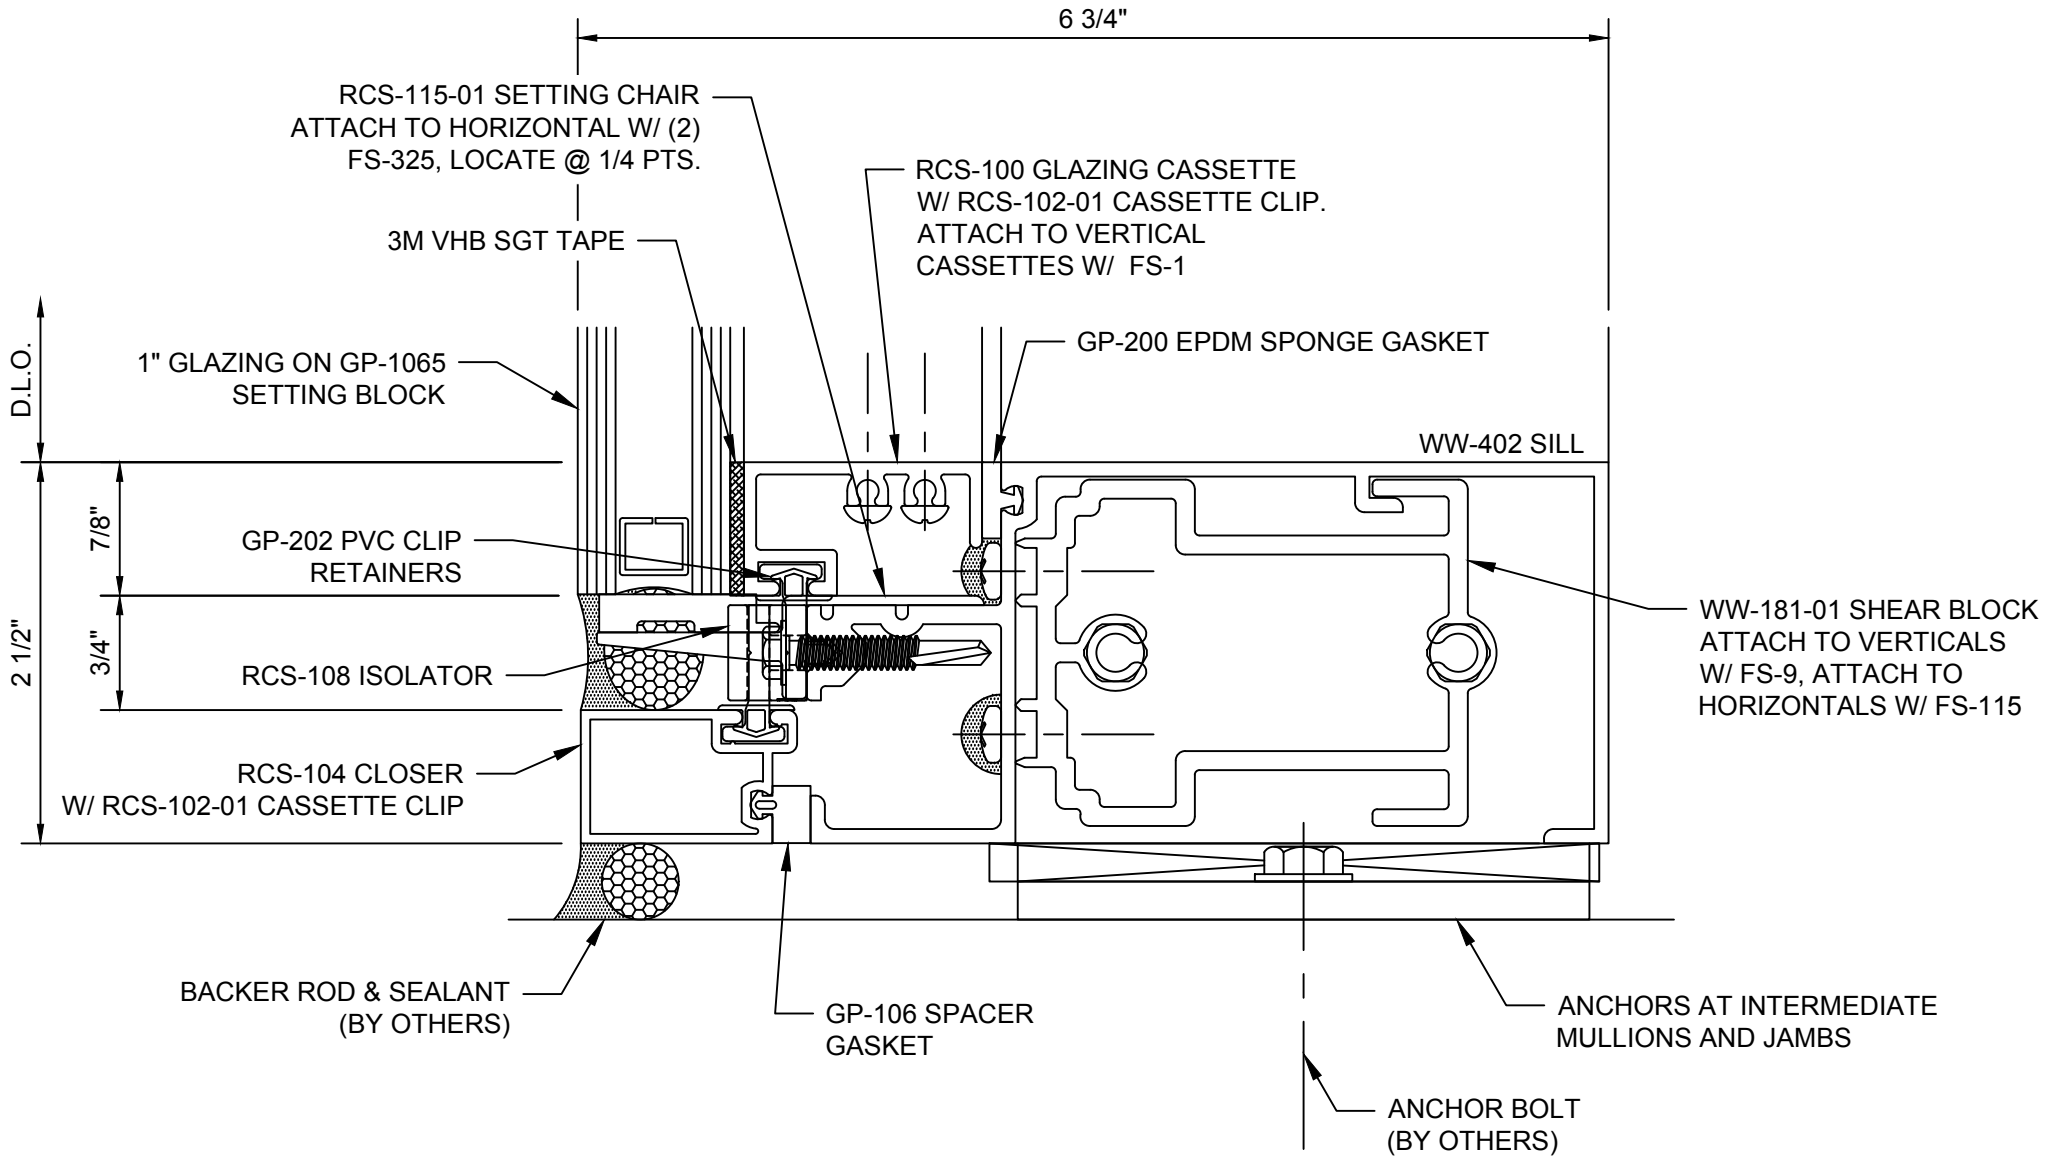

Reliance™ Cassette
Sill Horizontal at Vision - H1103