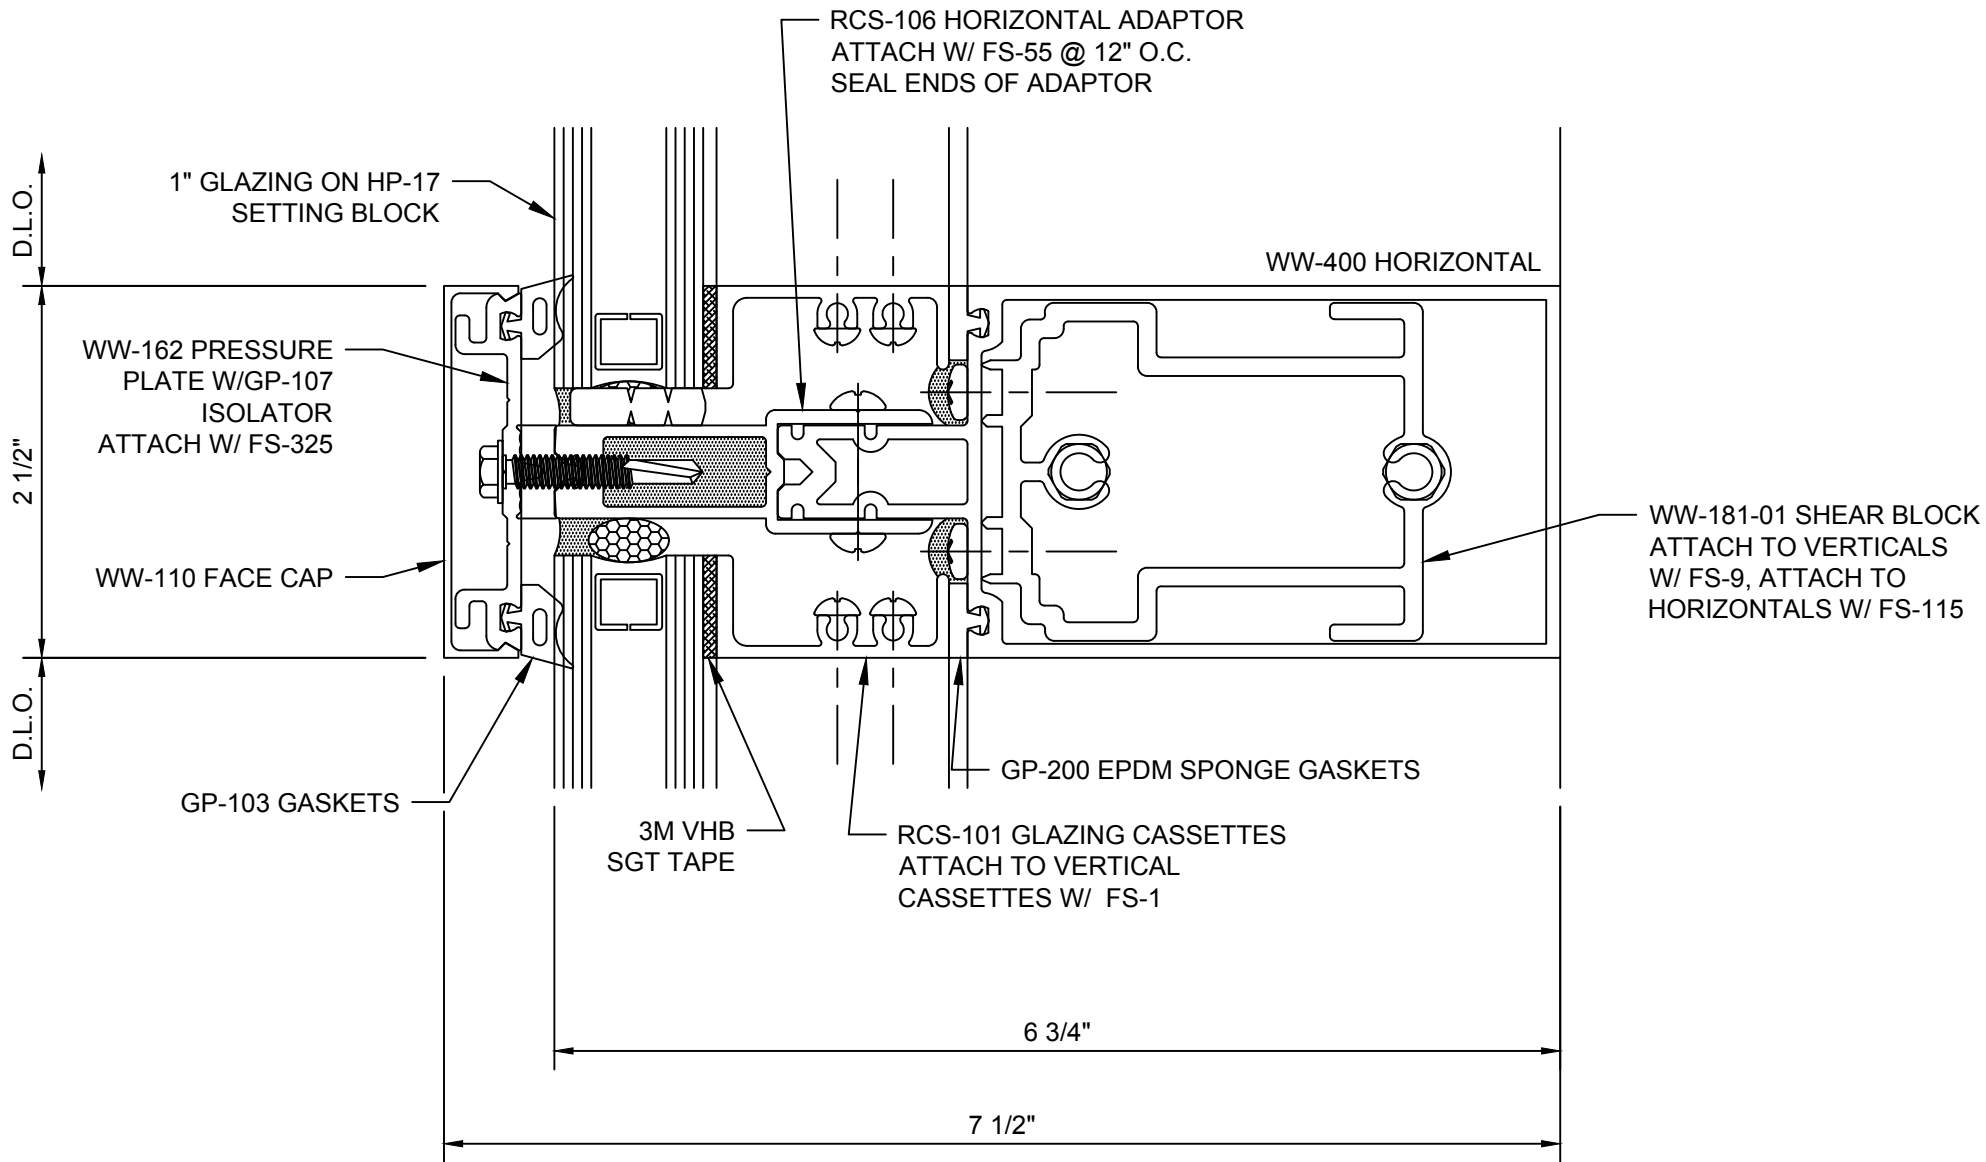

Reliance™ Cassette
Intermediate Horizontal - H1112