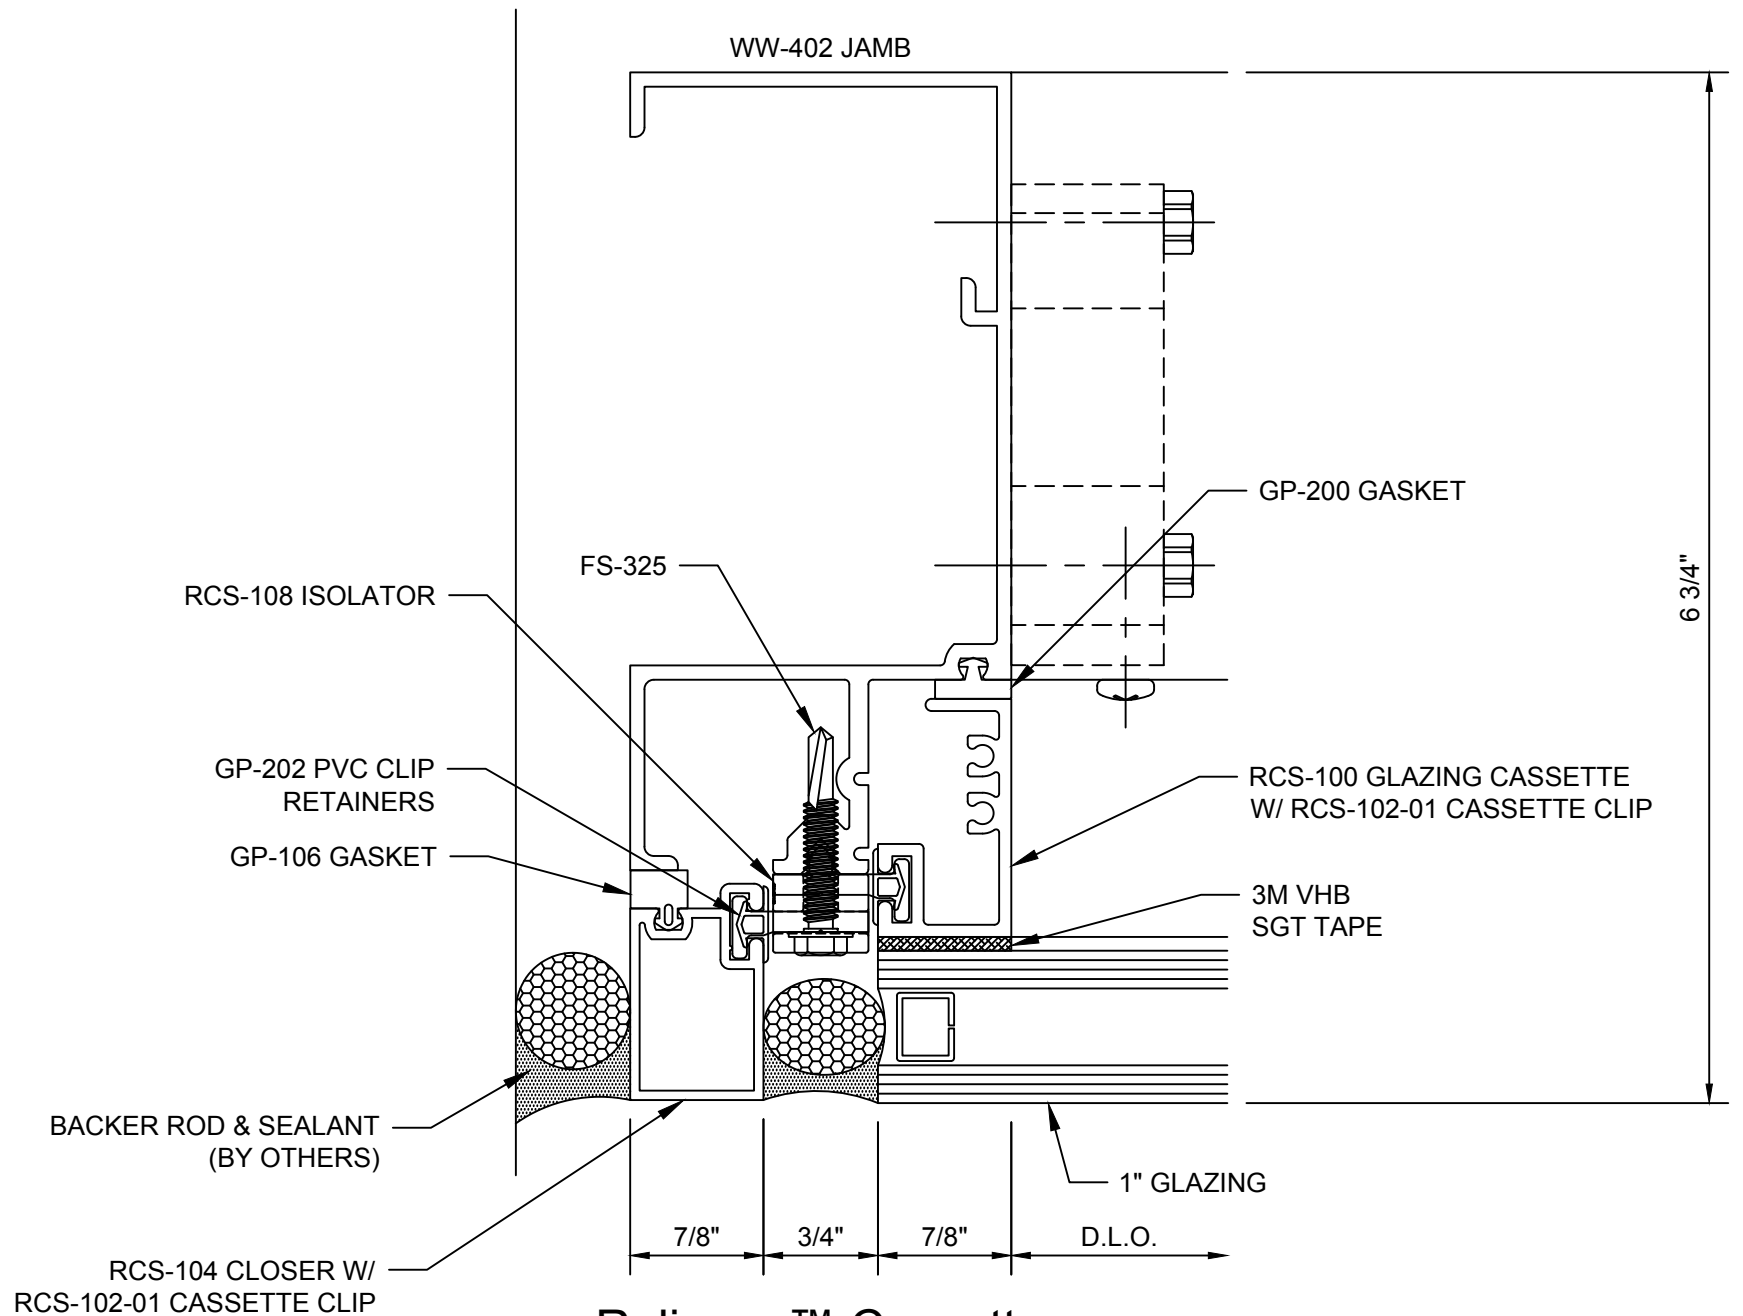

Reliance™ Cassette Sill Horizontal at Vision - H1113

Reliance™ Cassette
Horizontal at Operable Window - H1115

Reliance™ Cassette
Horizontal at Door Head - H1116

**Reliance™ Cassette
Horizontal at Door Head - H1117**