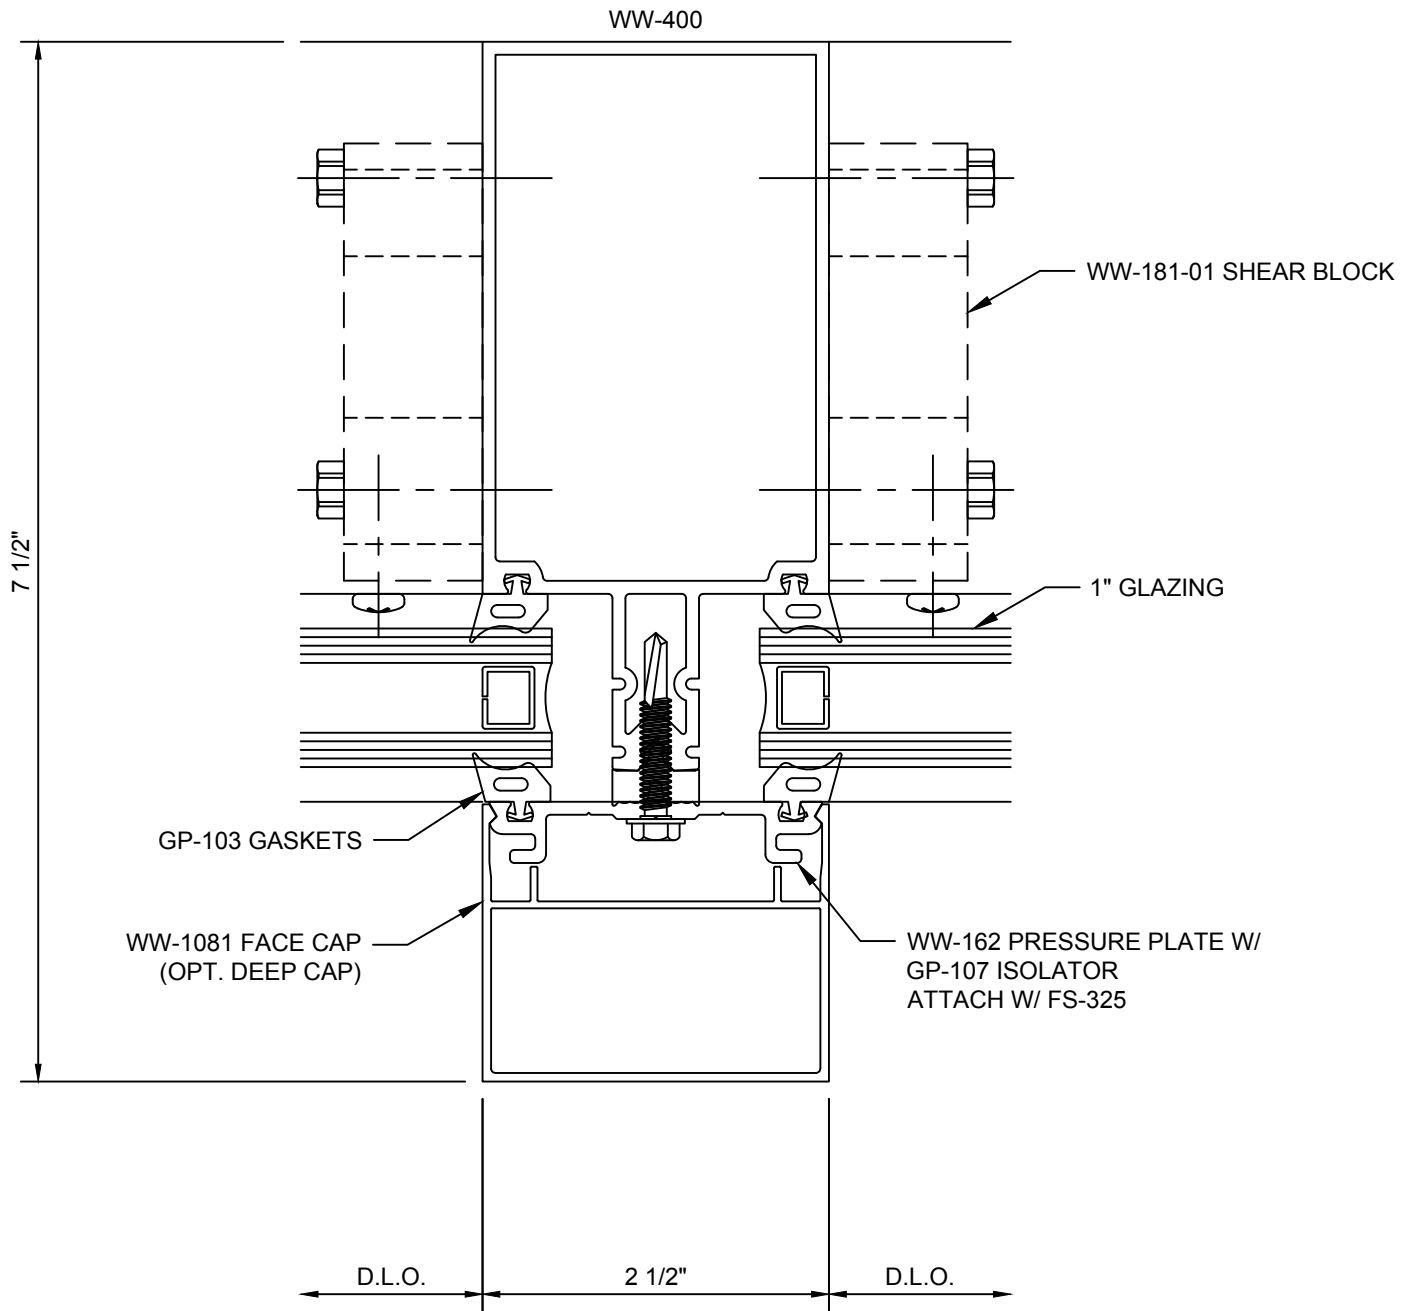

Reliance™ Cassette
90° Inside Corner - V1107

Reliance™ Cassette
90° Outside Corner - V1109

Reliance™ Cassette
90° Outside Corner - V1110

Reliance™ Cassette
Vertical Mullion - V1112

Reliance™ Cassette
Vertical Mullion at Transition - V1113