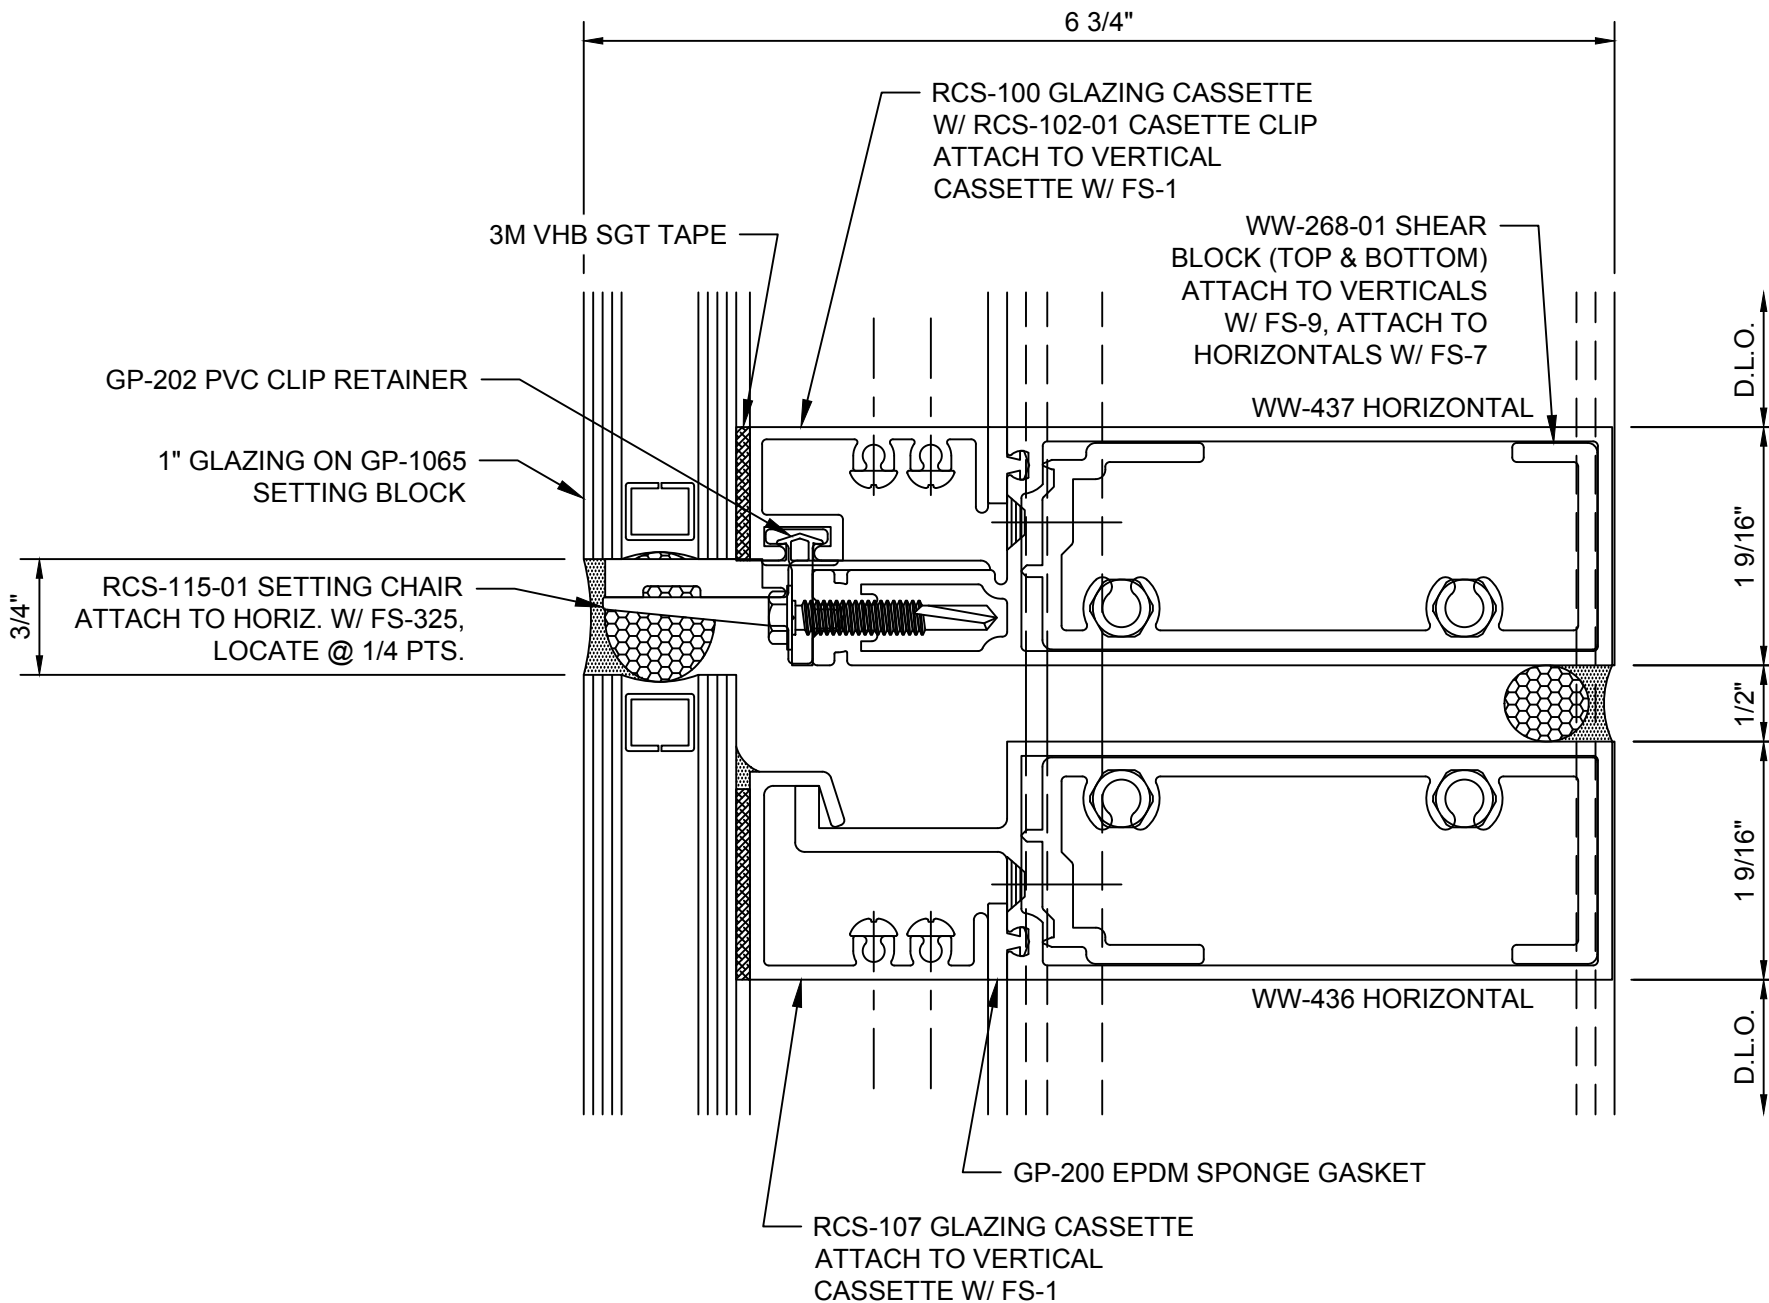

Reliance™ Cassette Stack Horizontal - H1104