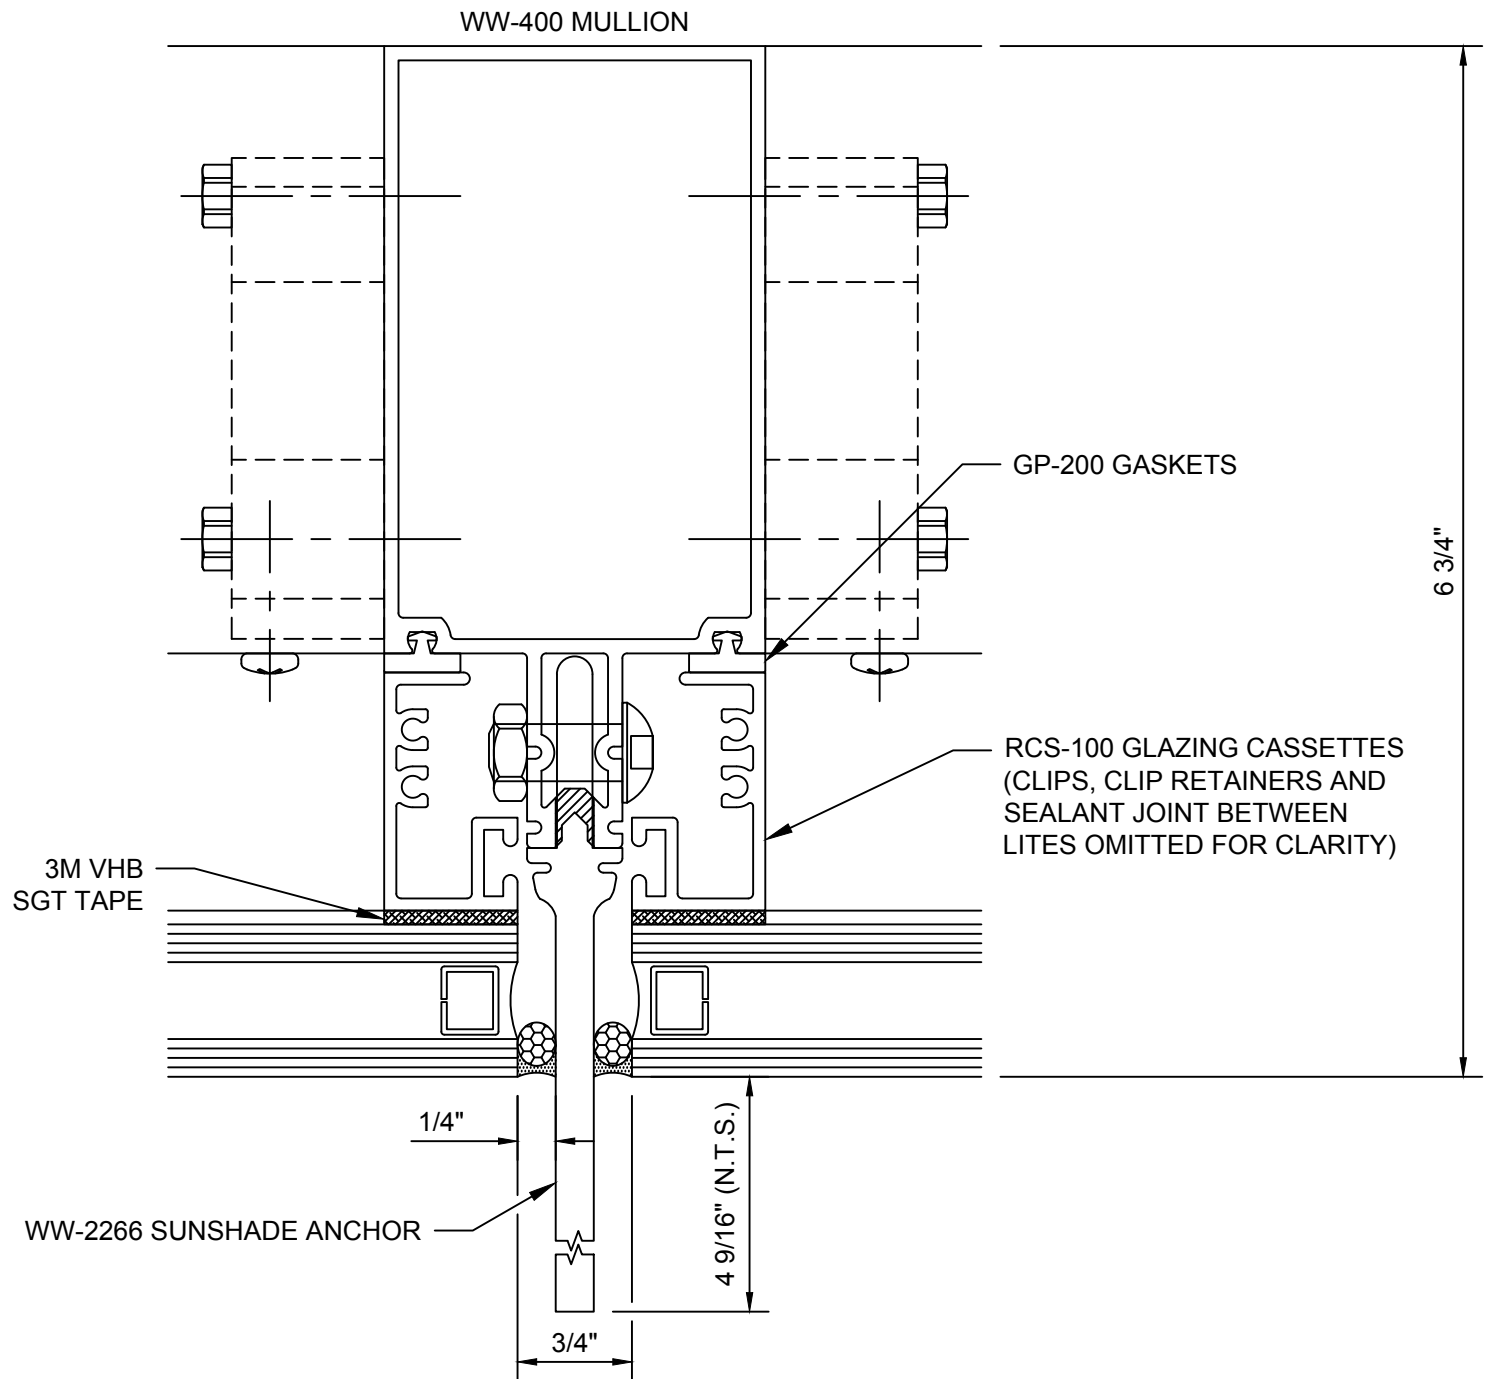

Reliance™ Cassette
Vertical Mullion w/ Sunshade Anchor - V1104