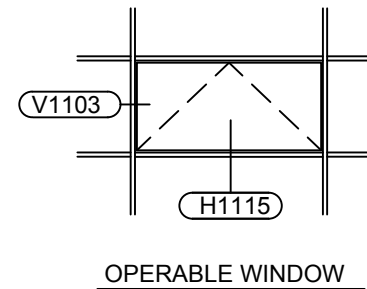

V1113-Vert-Transition-w-Face-Ca

V1114-Vert-w-Face-Cap-Rcw

V1116-DrJb-Sgl-Act

Table of Contents

MODEL: Elev-RCS-Tape-Sb-2.5x675

RELIANCE CASSETTE - SHEAR BLOCK ASSEMBLY - 1" GLASS

VHB 3M TAPE CASSETTE

Reliance™ Cassette Head Horizontal at Vision - H1101