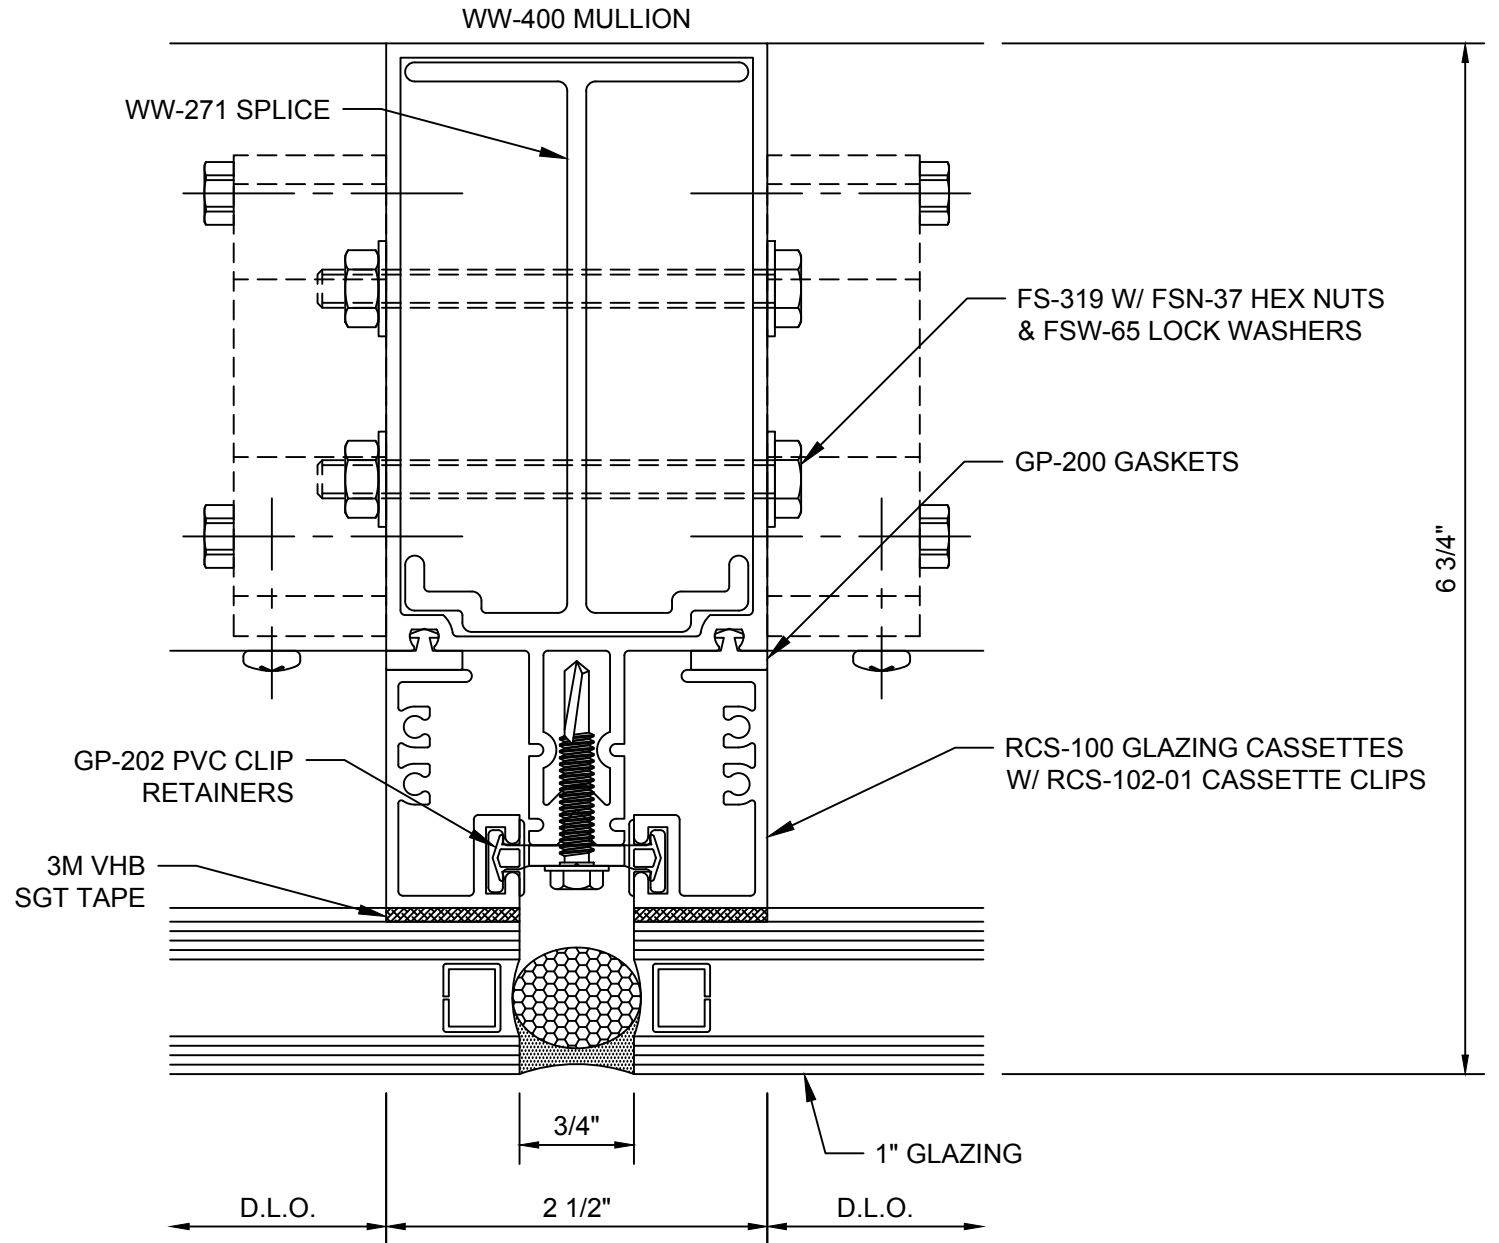

**Reliance™ Cassette
Vertical Mullion at Splice - V1105**