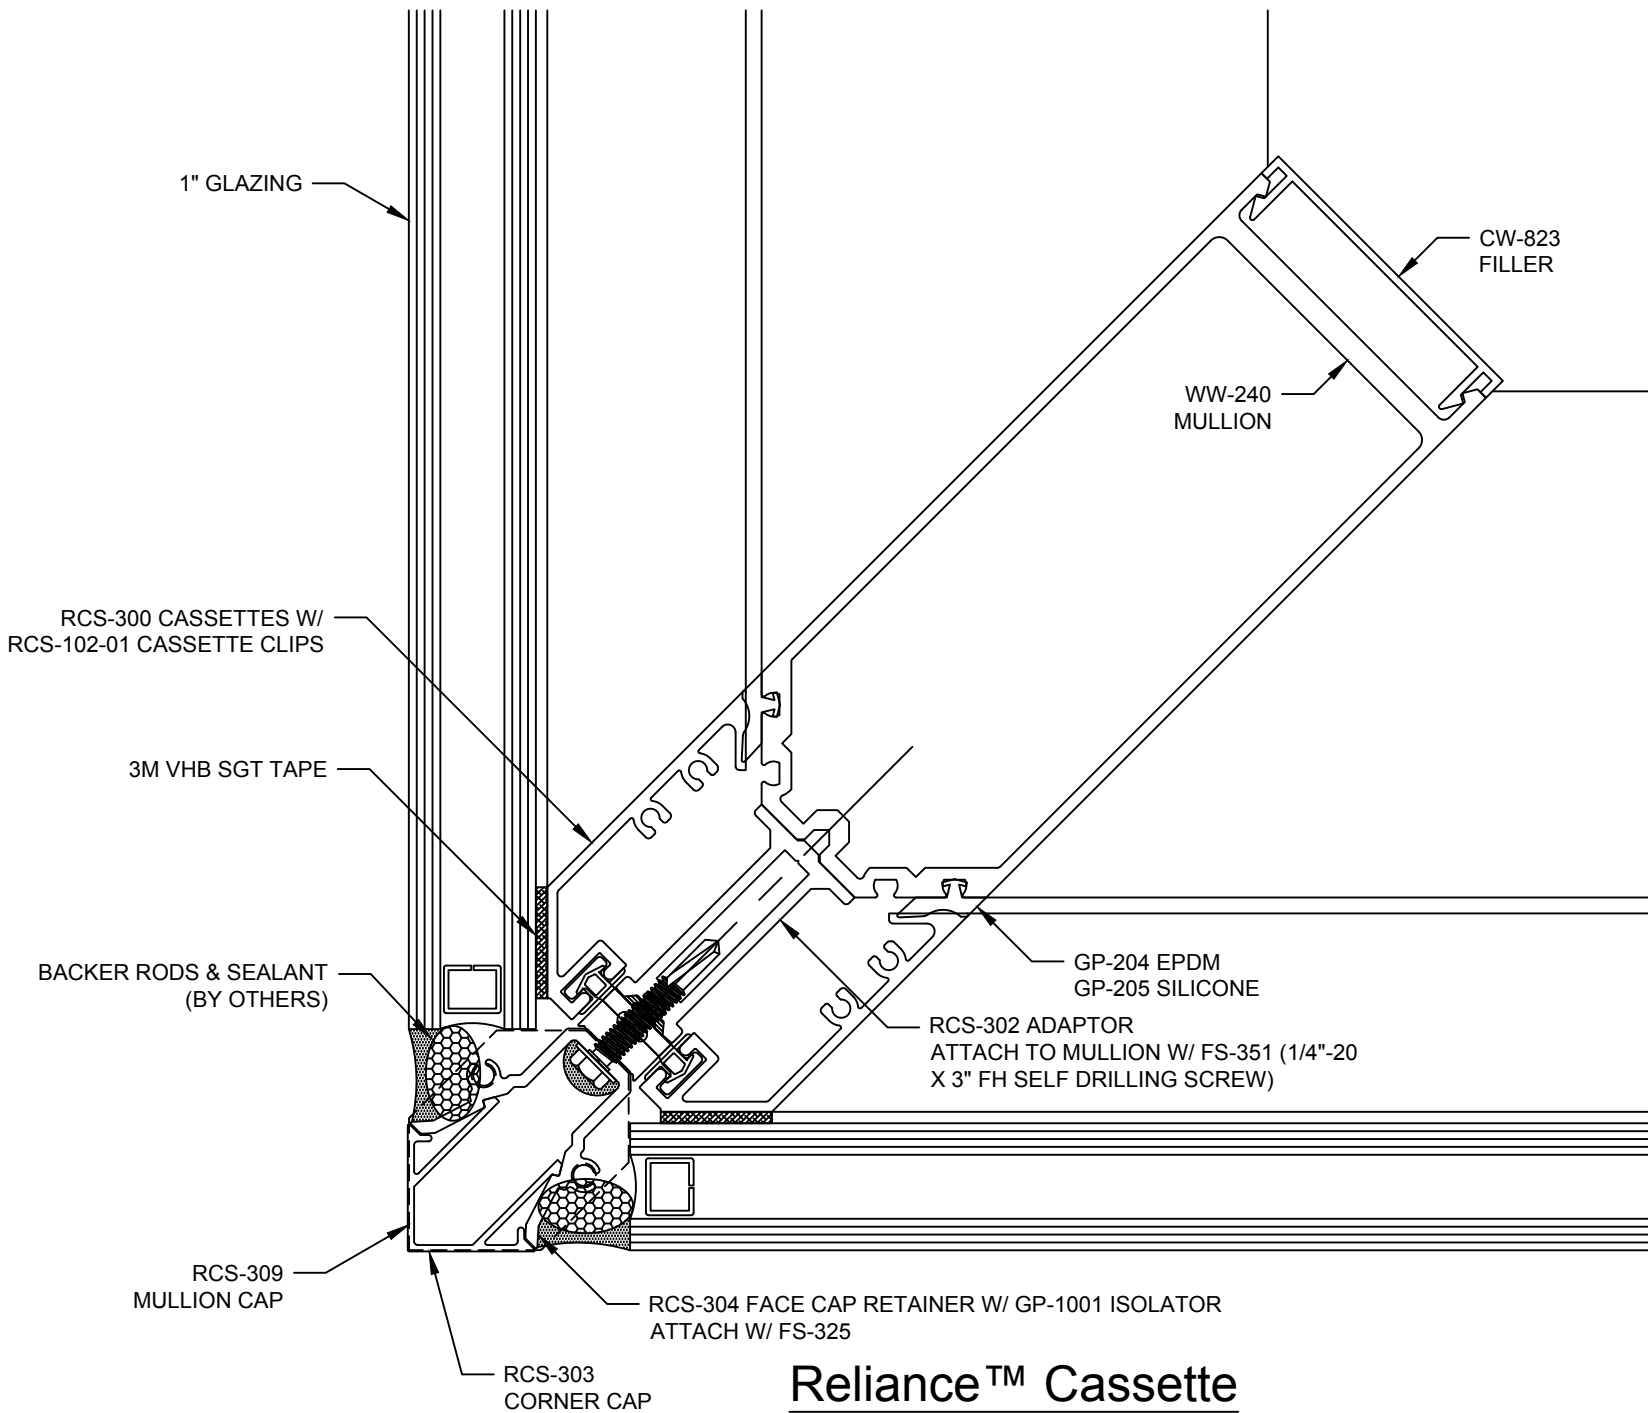

Reliance™ Cassette
90° Outside Corner - V1109