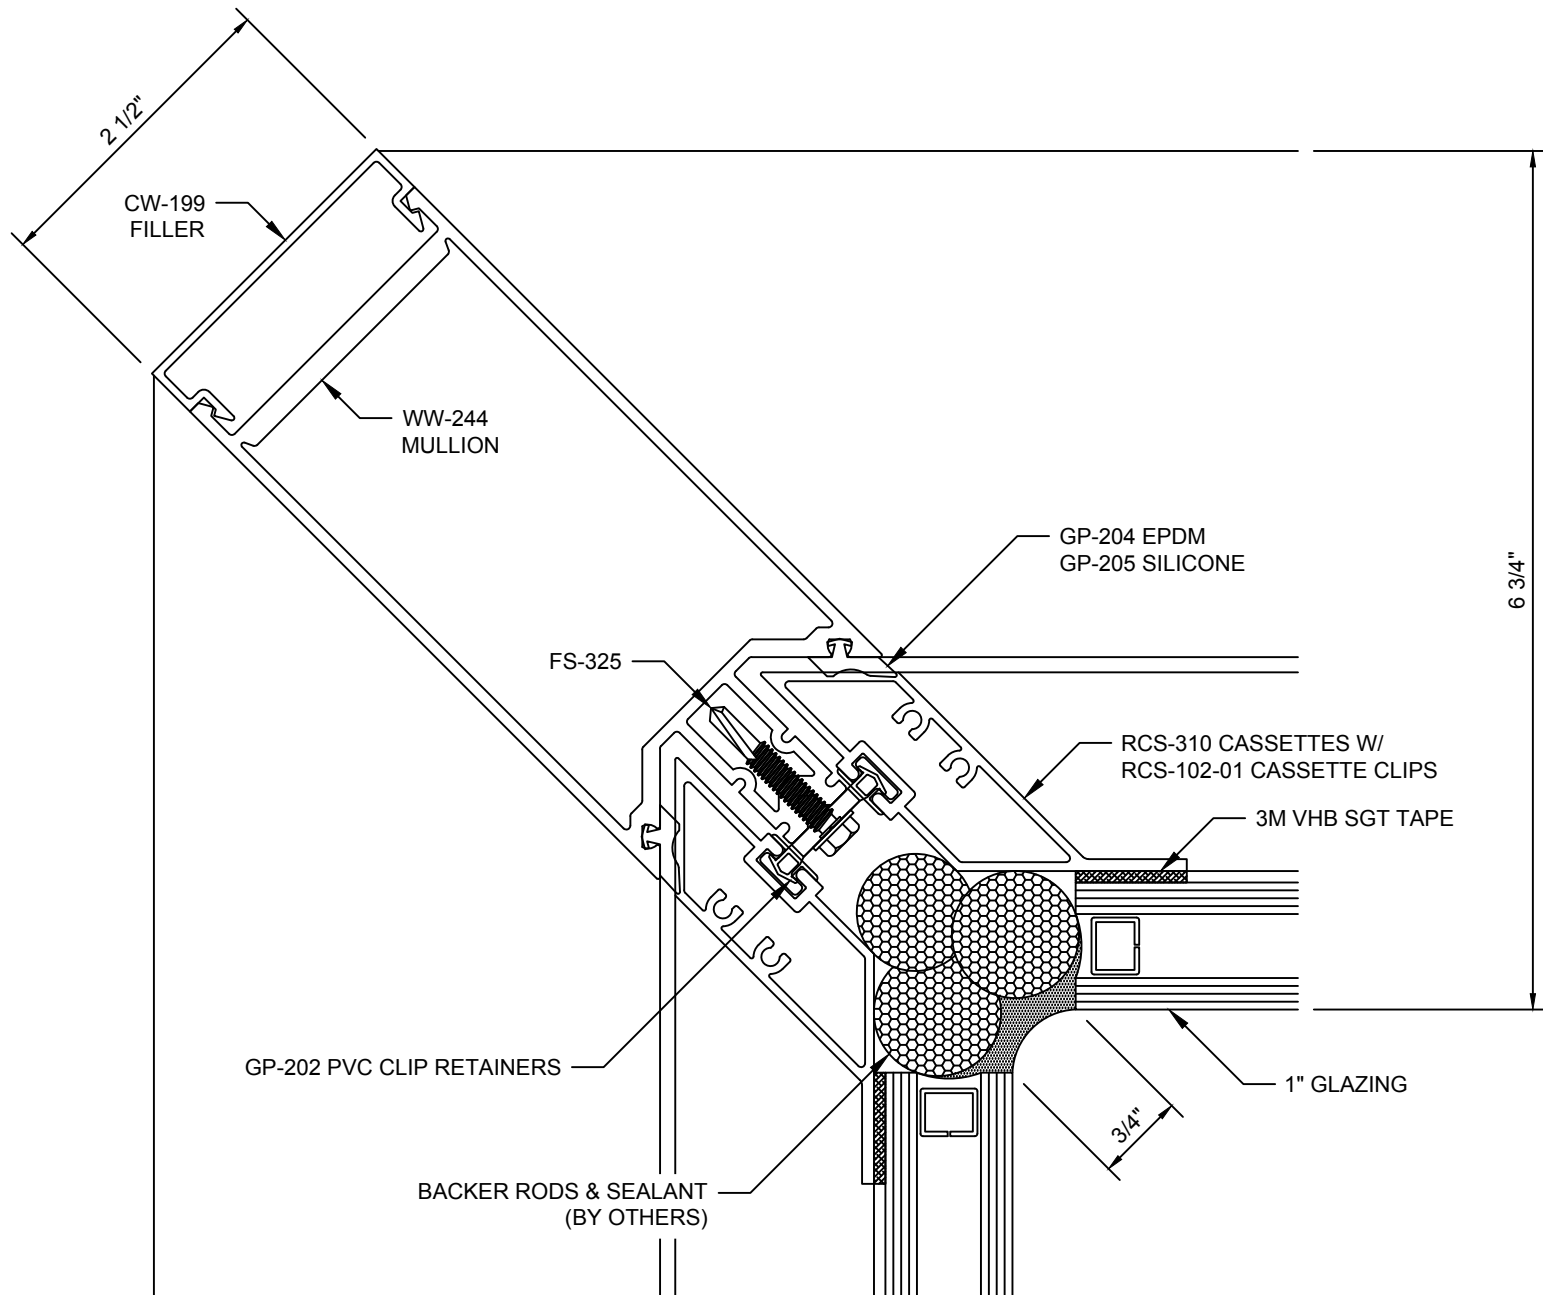

Reliance™ Cassette Vertical At Operable Window - V1103

Reliance™ Cassette
Vertical Mullion w/ Sunshade Anchor - V1104

**Reliance™ Cassette
Vertical Mullion at Splice - V1105**

Reliance™ Cassette
90° Inside Corner - V1106

Reliance™ Cassette
90° Inside Corner - V1107

Reliance™ Cassette
90° Outside Corner - V1109

Reliance™ Cassette
90° Outside Corner - V1110

Reliance™ Cassette
Vertical Mullion - V1112

Reliance™ Cassette
Vertical Mullion at Transition - V1113