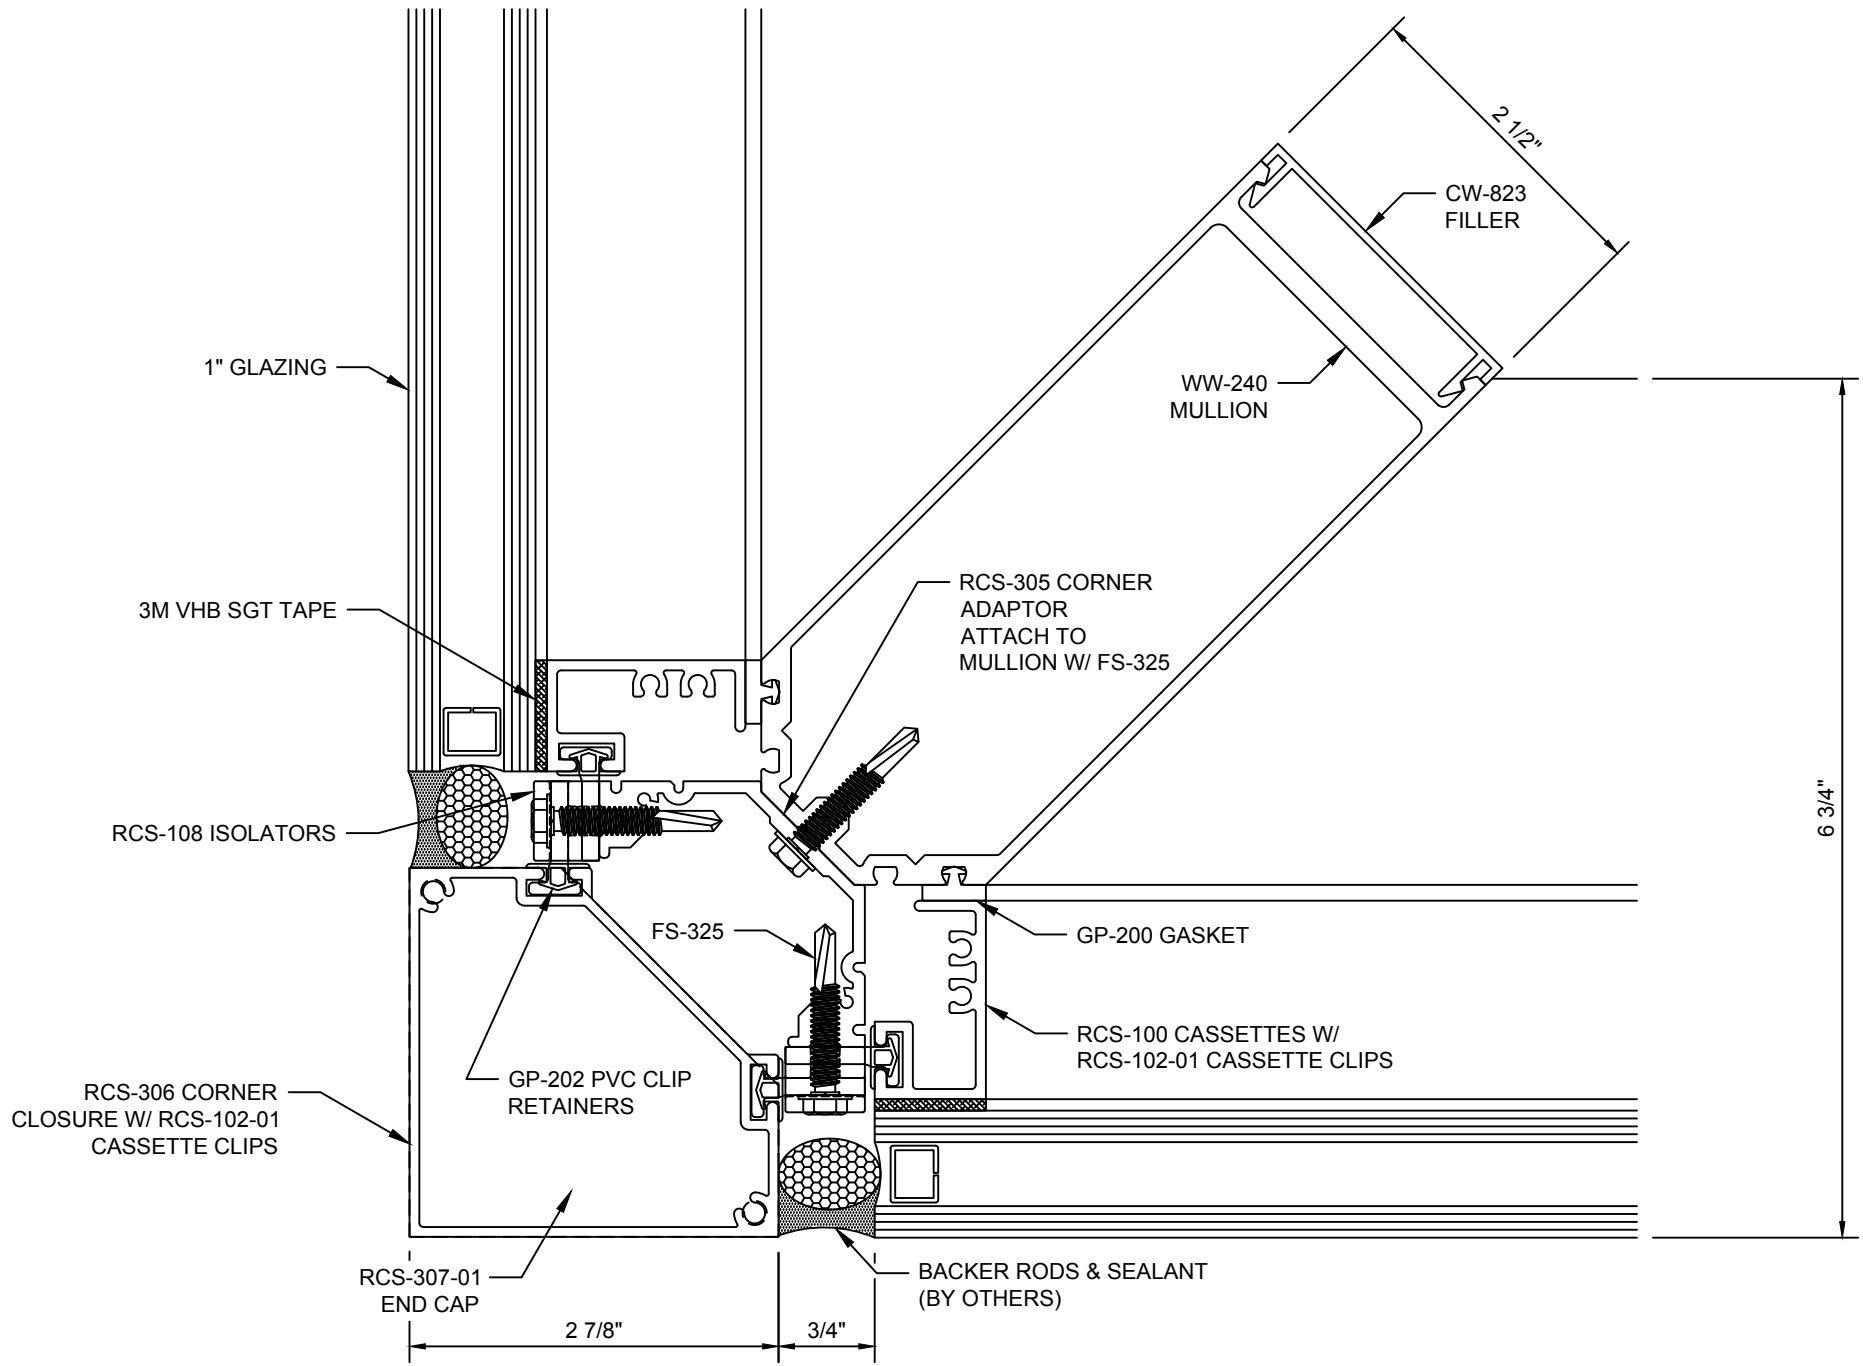

Reliance™ Cassette Vertical At Operable Window - V1103

Reliance™ Cassette
Vertical Mullion w/ Sunshade Anchor - V1104

**Reliance™ Cassette
Vertical Mullion at Splice - V1105**

Reliance™ Cassette
90° Inside Corner - V1106

Reliance™ Cassette
90° Inside Corner - V1107

Reliance™ Cassette
90° Outside Corner - V1109

Reliance™ Cassette
90° Outside Corner - V1110

Reliance™ Cassette
Vertical Mullion - V1112

Reliance™ Cassette
Vertical Mullion at Transition - V1113