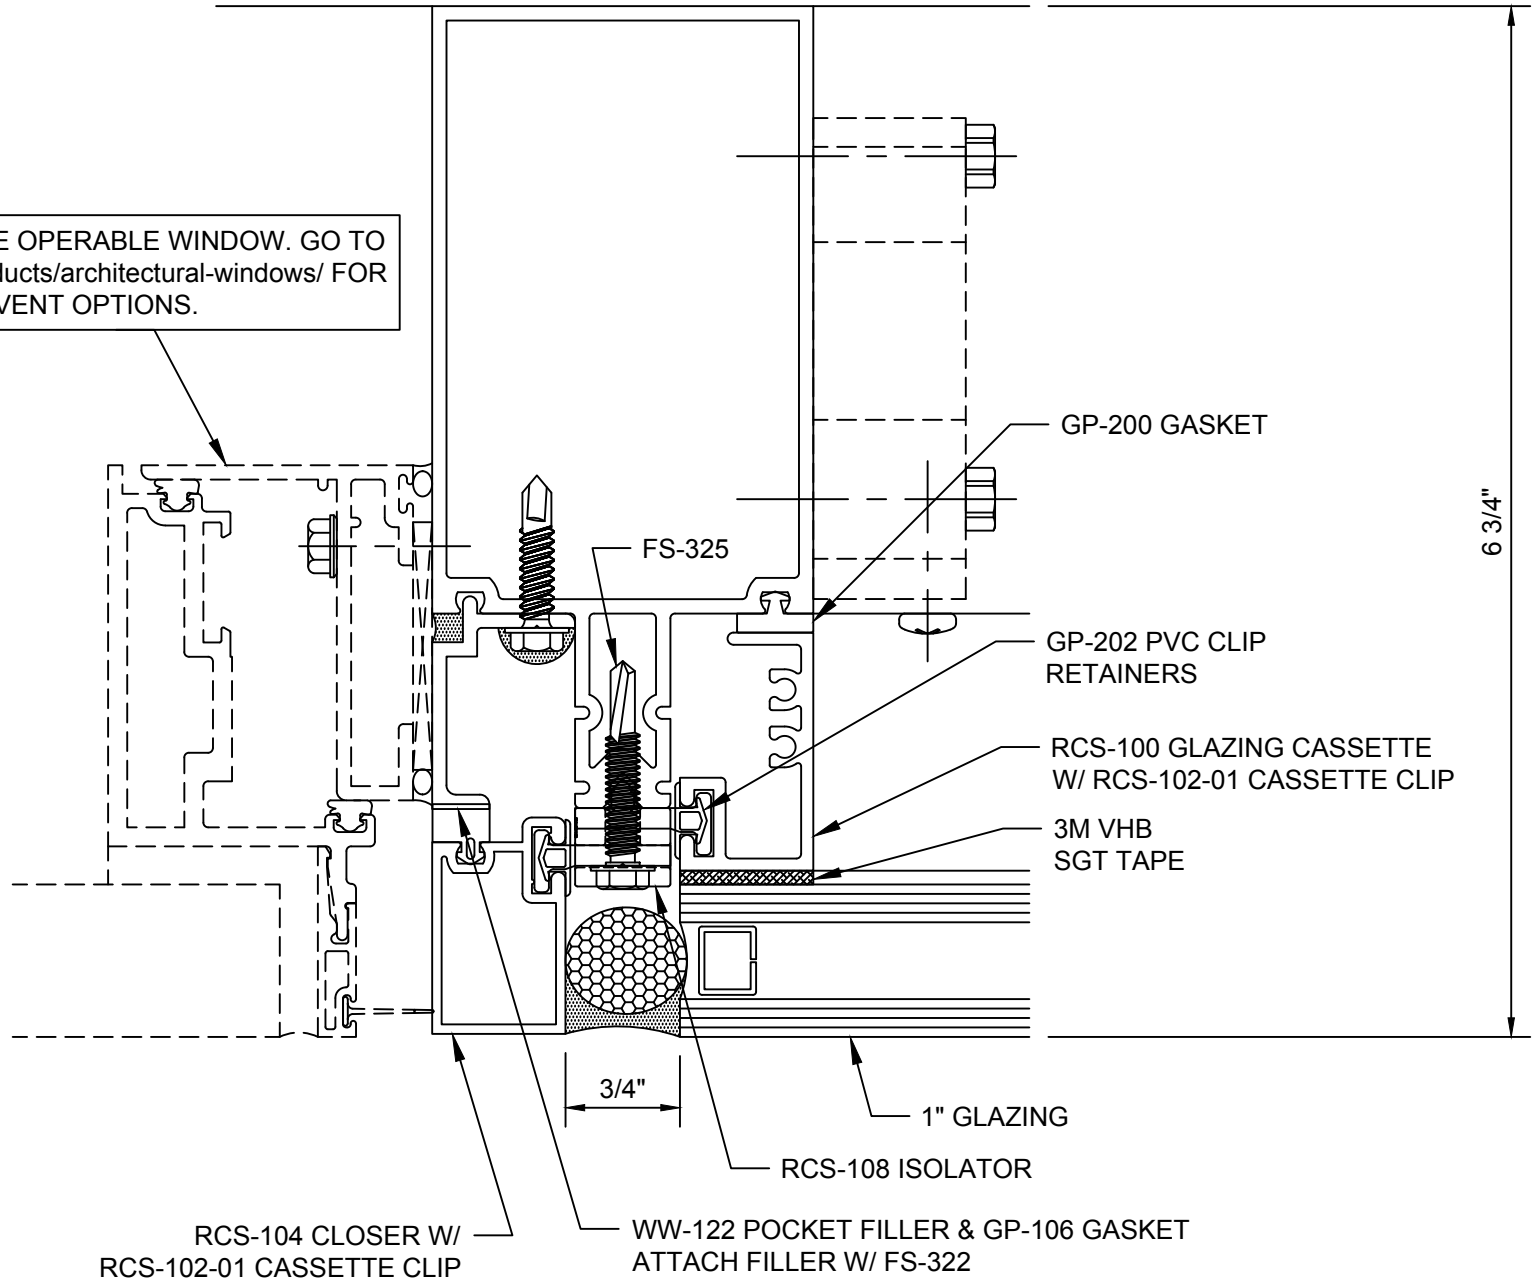

WW-400 MULLION

ZERO SIGHTLINE TYPE OPERABLE WINDOW. GO TO <http://www.obe.com/products/architectural-windows/> FOR THE MOST CURRENT VENT OPTIONS.

Reliance™ Cassette Vertical At Operable Window - V1103