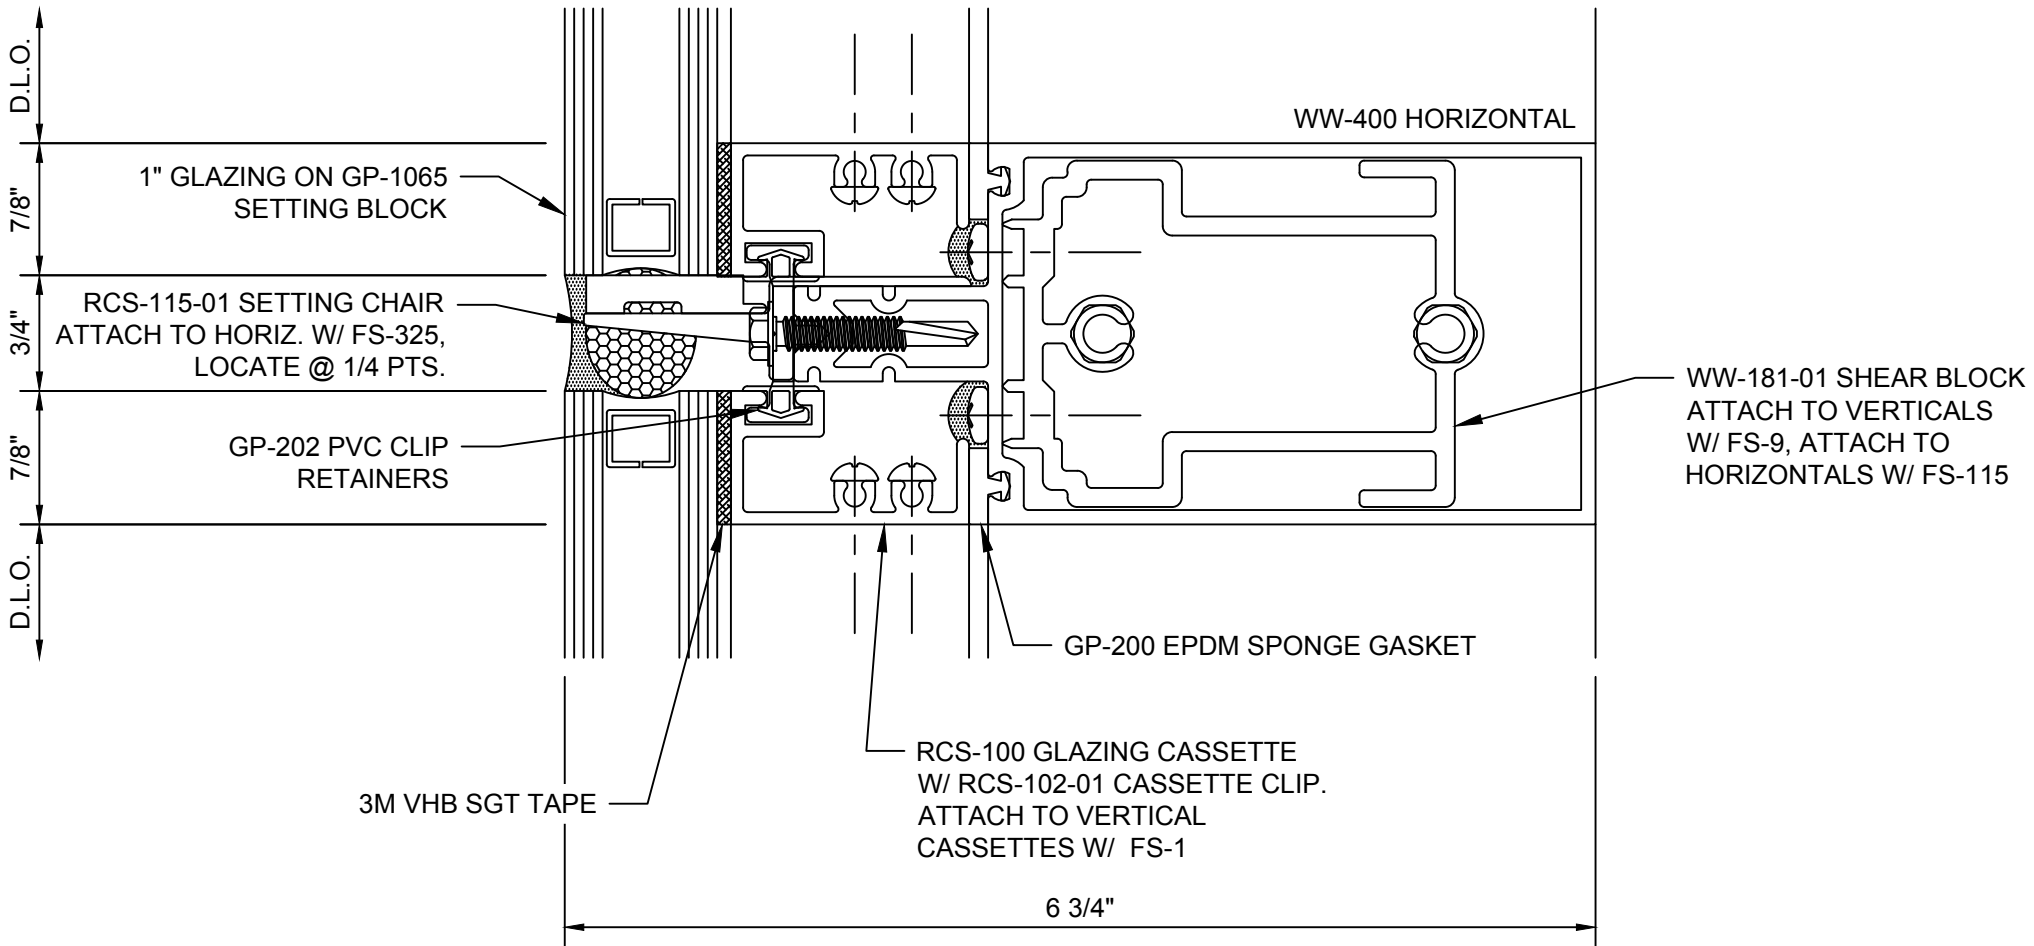

V1113-Vert-Transition-w-Face-Ca

V1114-Vert-w-Face-Cap-Rcw

V1116-DrJb-Sgl-Act

Table of Contents

MODEL: Elev-RCS-Tape-Sb-2.5x675

RELIANCE CASSETTE - SHEAR BLOCK ASSEMBLY - 1" GLASS

VHB 3M TAPE CASSETTE

Reliance™ Cassette Head Horizontal at Vision - H1101