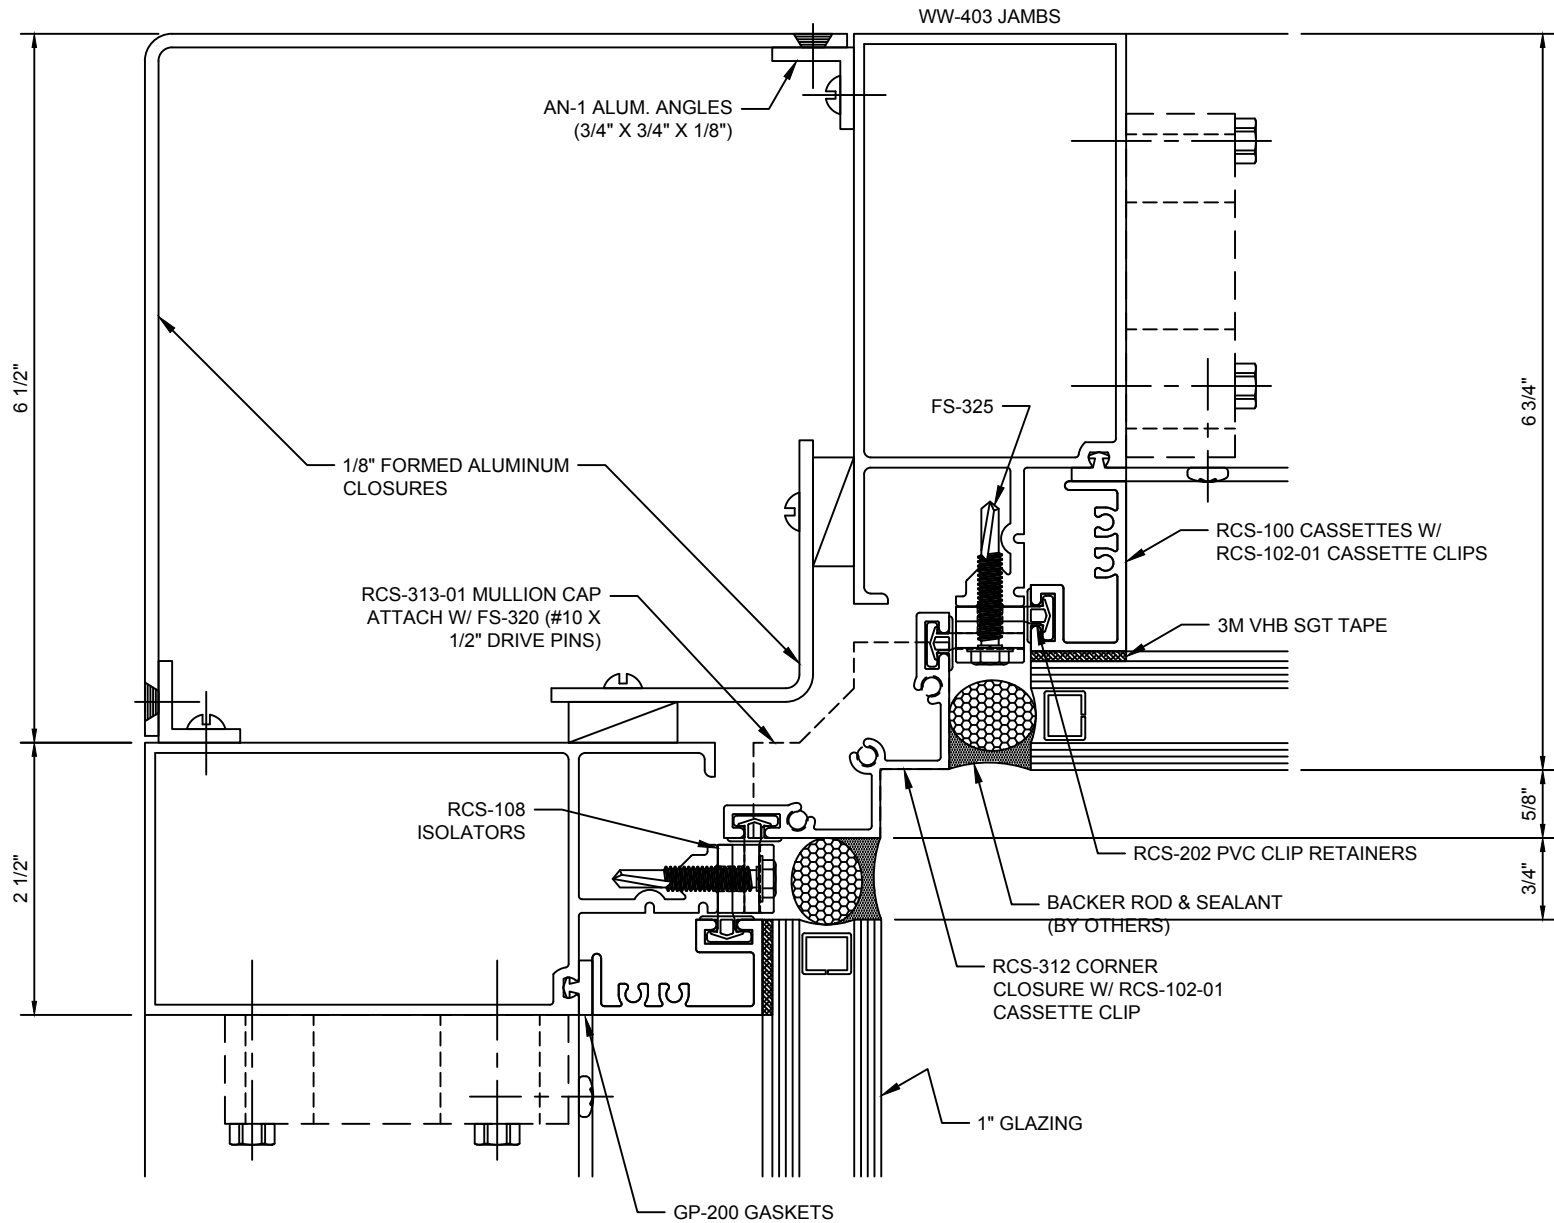

Reliance™ Cassette
90° Inside Corner - V1106