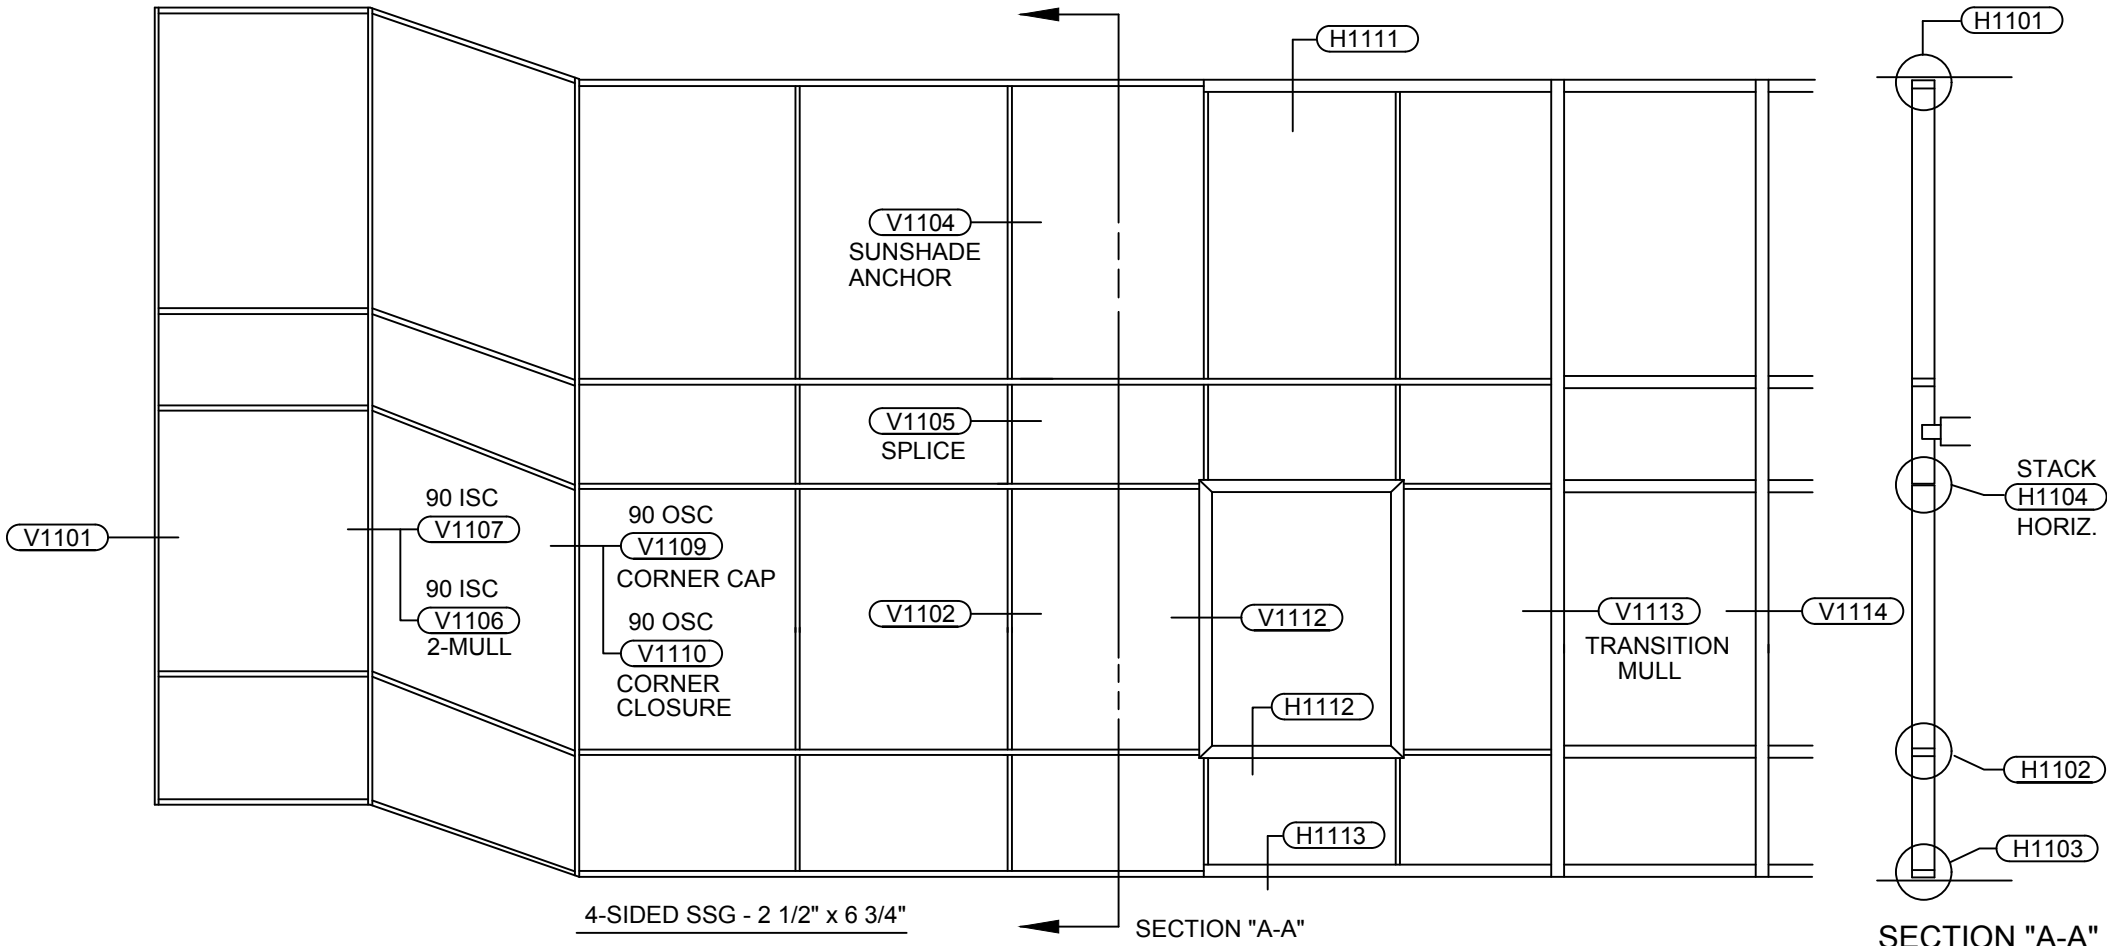

V1103-Vertical-Opwin

V1104-Vert-Sunshade-Anchor

V1105-Vertical-at-Splice

V1106-90-ISC-2mull

V1107-90-ISC

V1109-90-OSC-Corner-w-Cap

V1110-90-OSC-Corner-w-Closure

V1112-Vertical-w-Face-Cap

V1113-Vert-Transition-w-Face-Ca

V1114-Vert-w-Face-Cap-Rcw

V1116-DrJb-Sgl-Act

Table of Contents

MODEL: Elev-RCS-Tape-Sb-2.5x675

RELIANCE CASSETTE - SHEAR BLOCK ASSEMBLY - 1" GLASS

VHB 3M TAPE CASSETTE

Reliance™ Cassette Head Horizontal at Vision - H1101