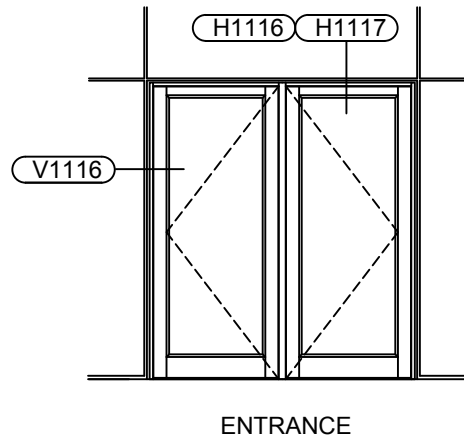

V1113-Vert-Transition-w-Face-Ca

V1114-Vert-w-Face-Cap-Rcw

V1116-DrJb-Sgl-Act

Table of Contents

MODEL: Elev-RCS-Tape-Sb-2.5x675

RELIANCE CASSETTE - SHEAR BLOCK ASSEMBLY - 1" GLASS

VHB 3M TAPE CASSETTE

Reliance™ Cassette Head Horizontal at Vision - H1101