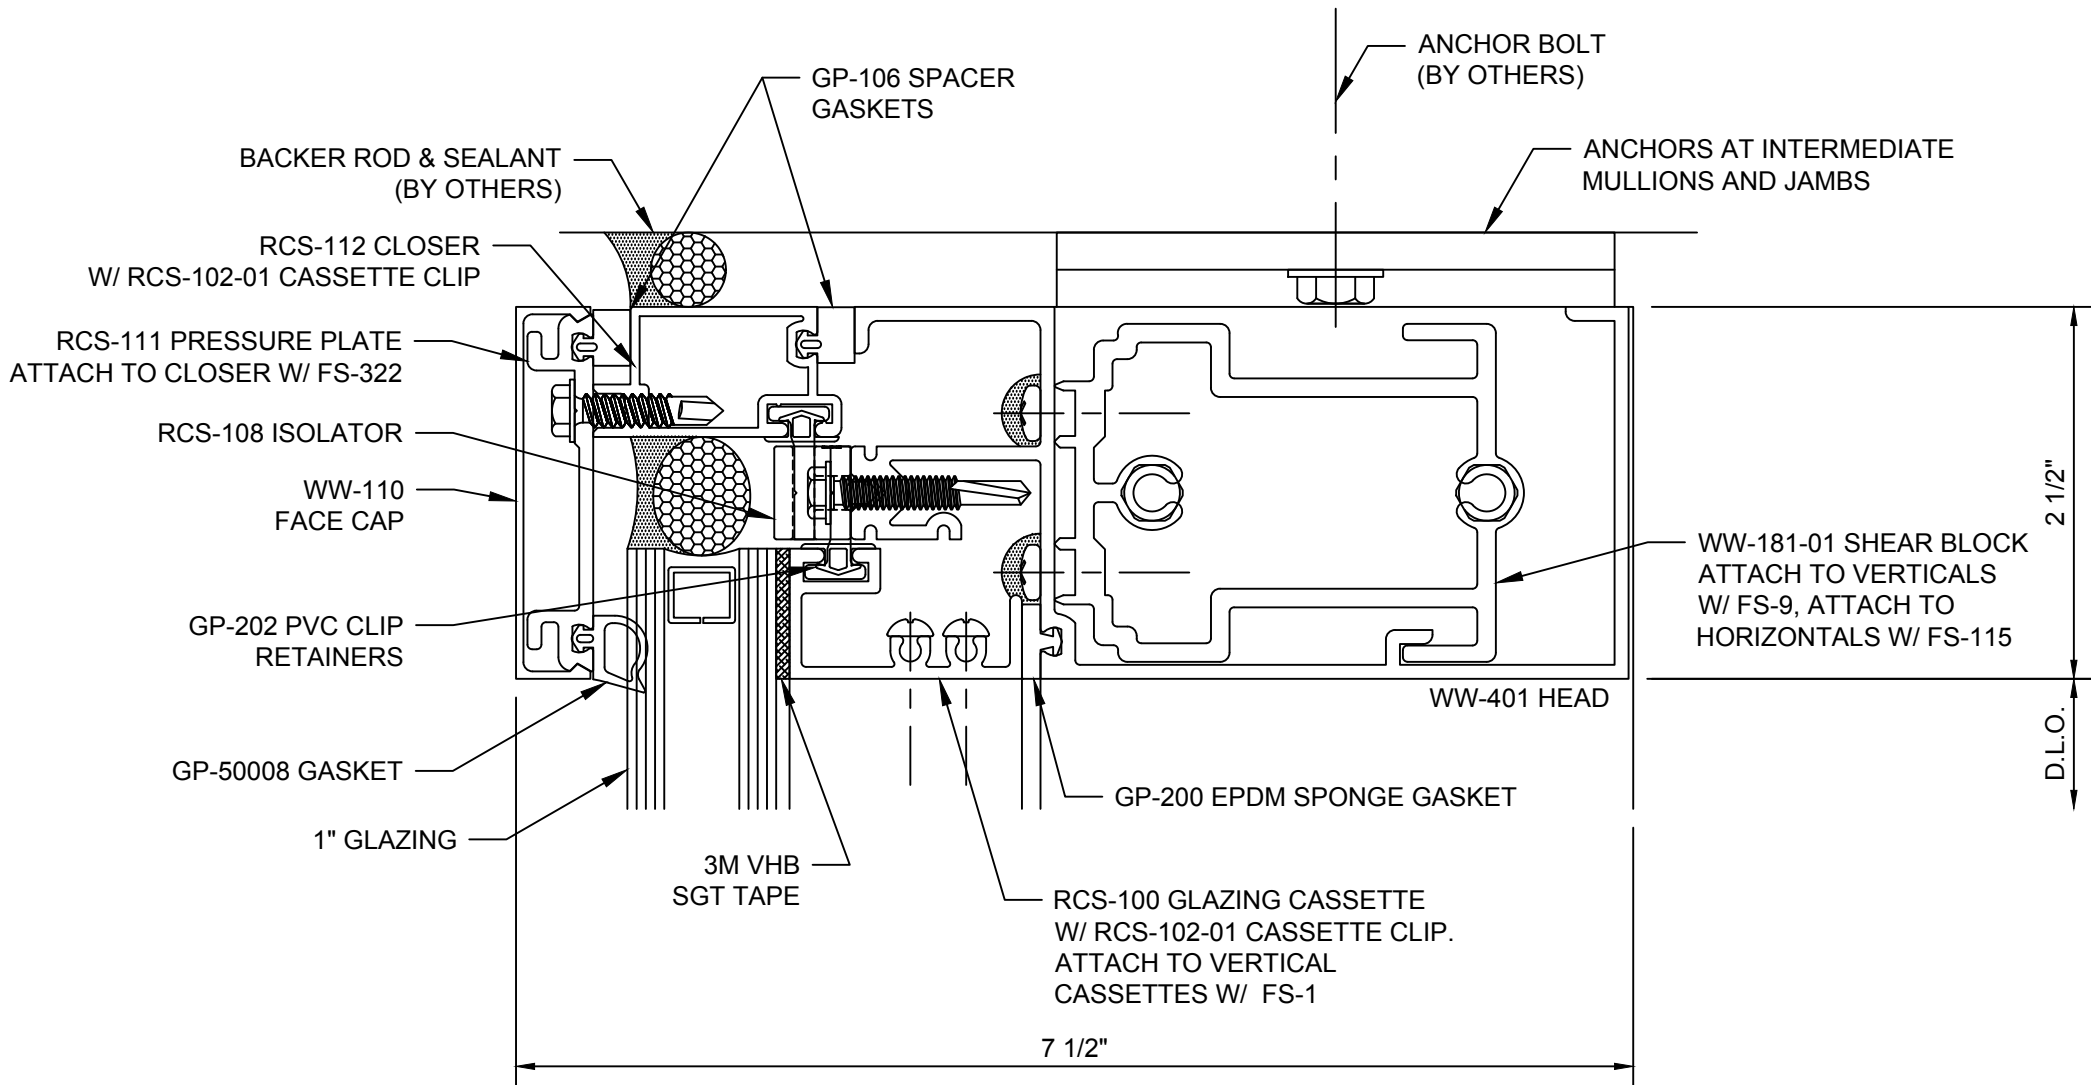

Reliance™ Cassette Head Horizontal at Vision - H1111