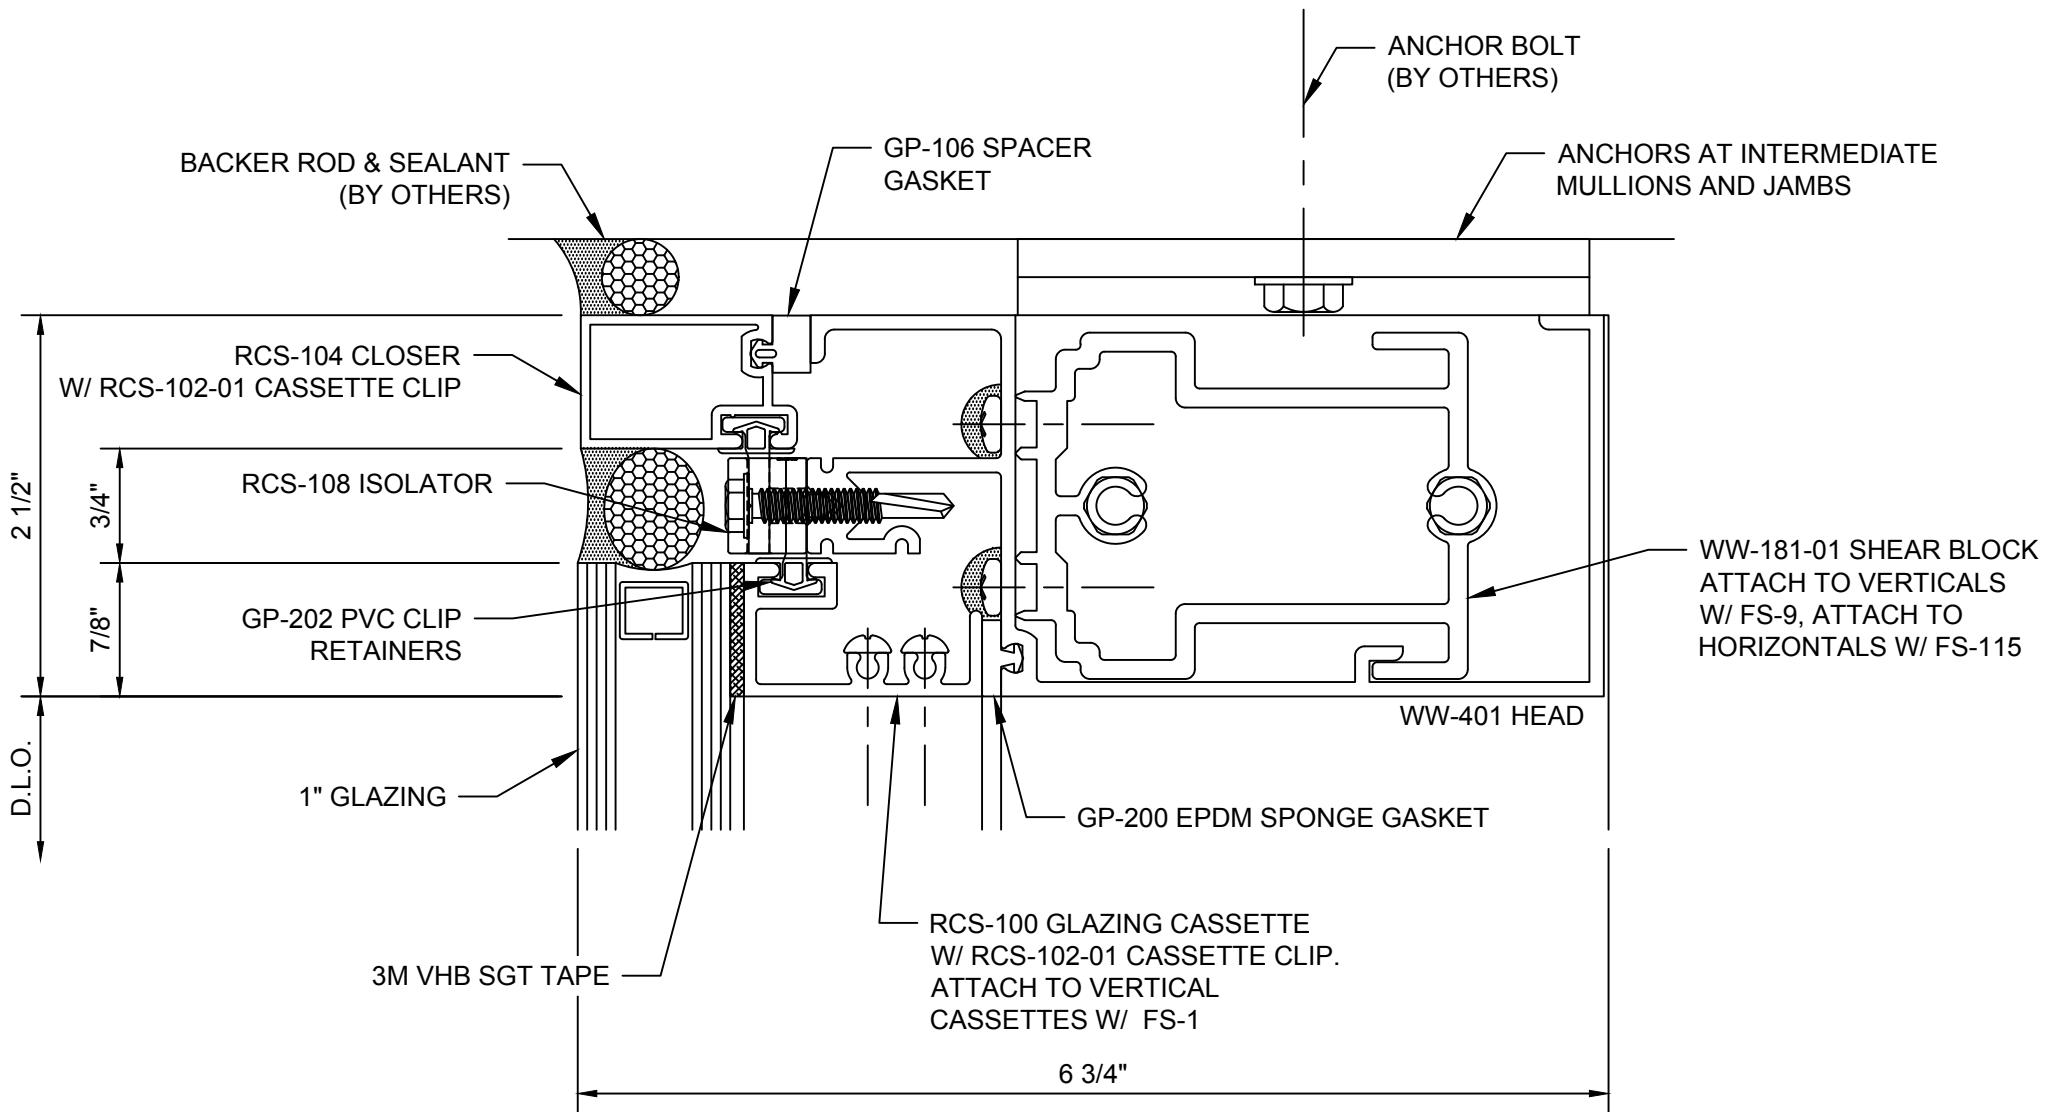

V1113-Vert-Transition-w-Face-Ca

V1114-Vert-w-Face-Cap-Rcw

V1116-DrJb-Sgl-Act

Table of Contents

MODEL: Elev-RCS-Tape-Sb-2.5x675

RELIANCE CASSETTE - SHEAR BLOCK ASSEMBLY - 1" GLASS

VHB 3M TAPE CASSETTE

Reliance™ Cassette Head Horizontal at Vision - H1101