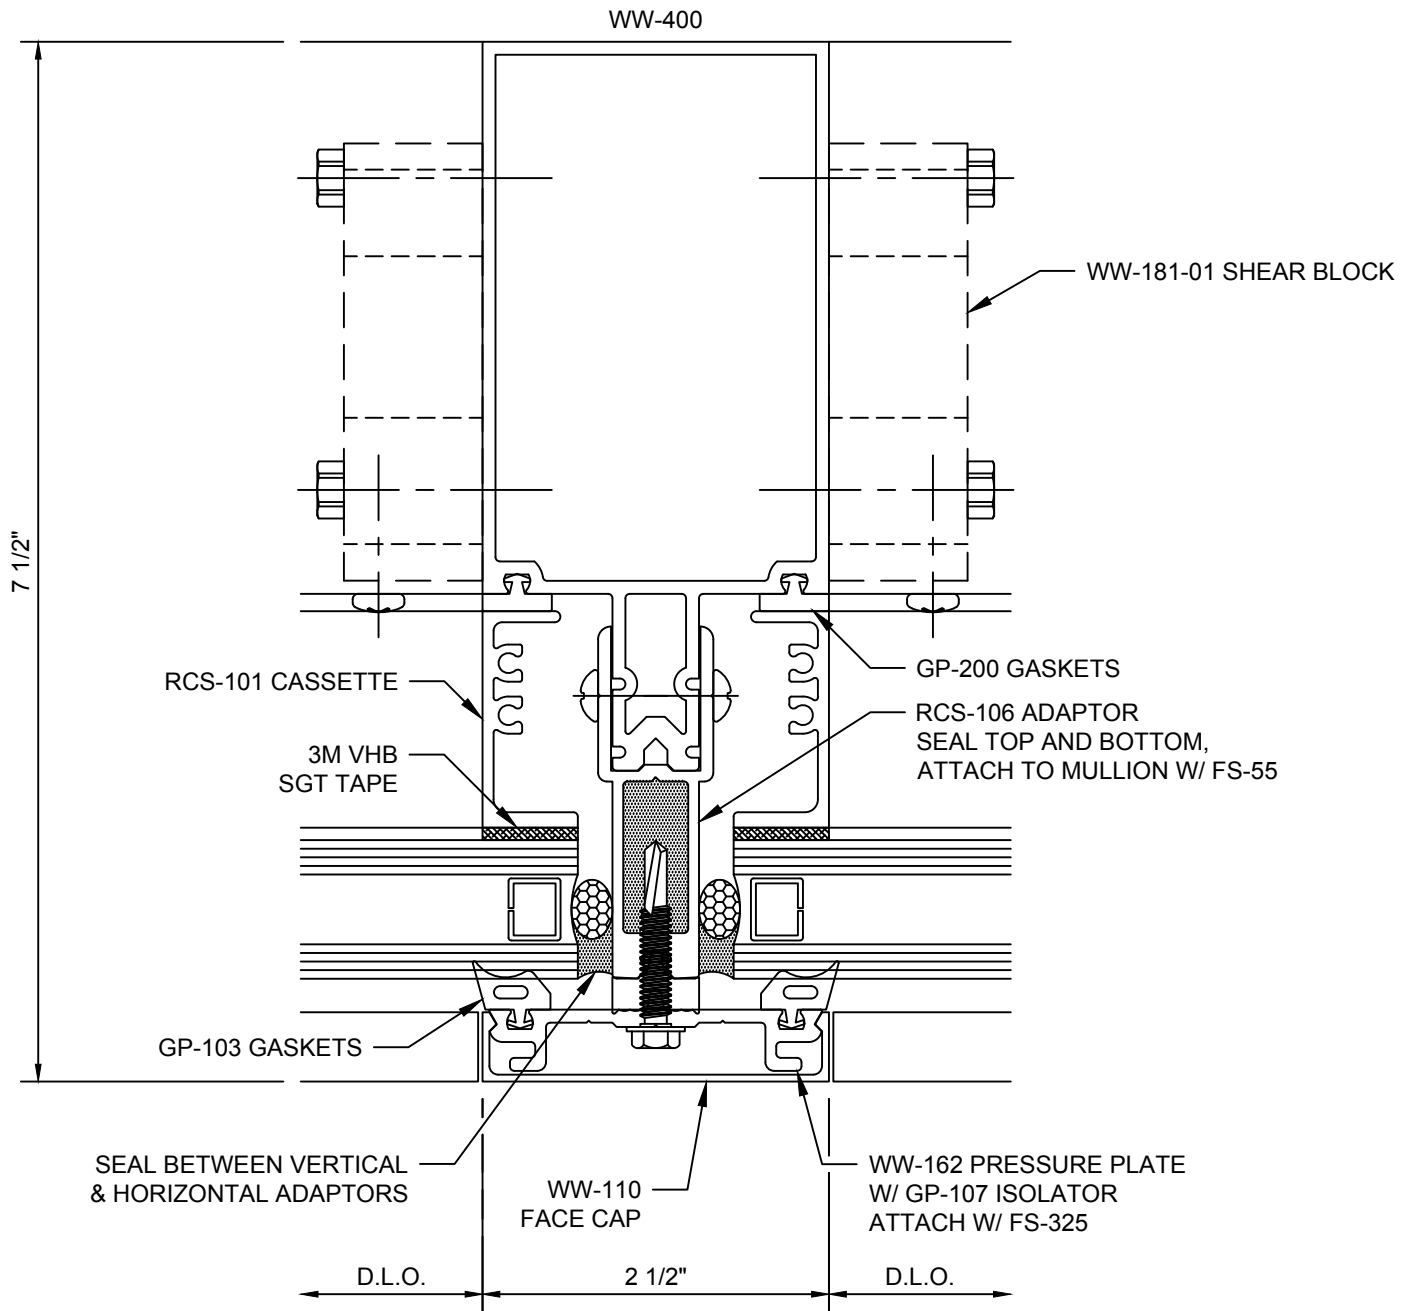

Reliance™ Cassette
Vertical Mullion - V1112