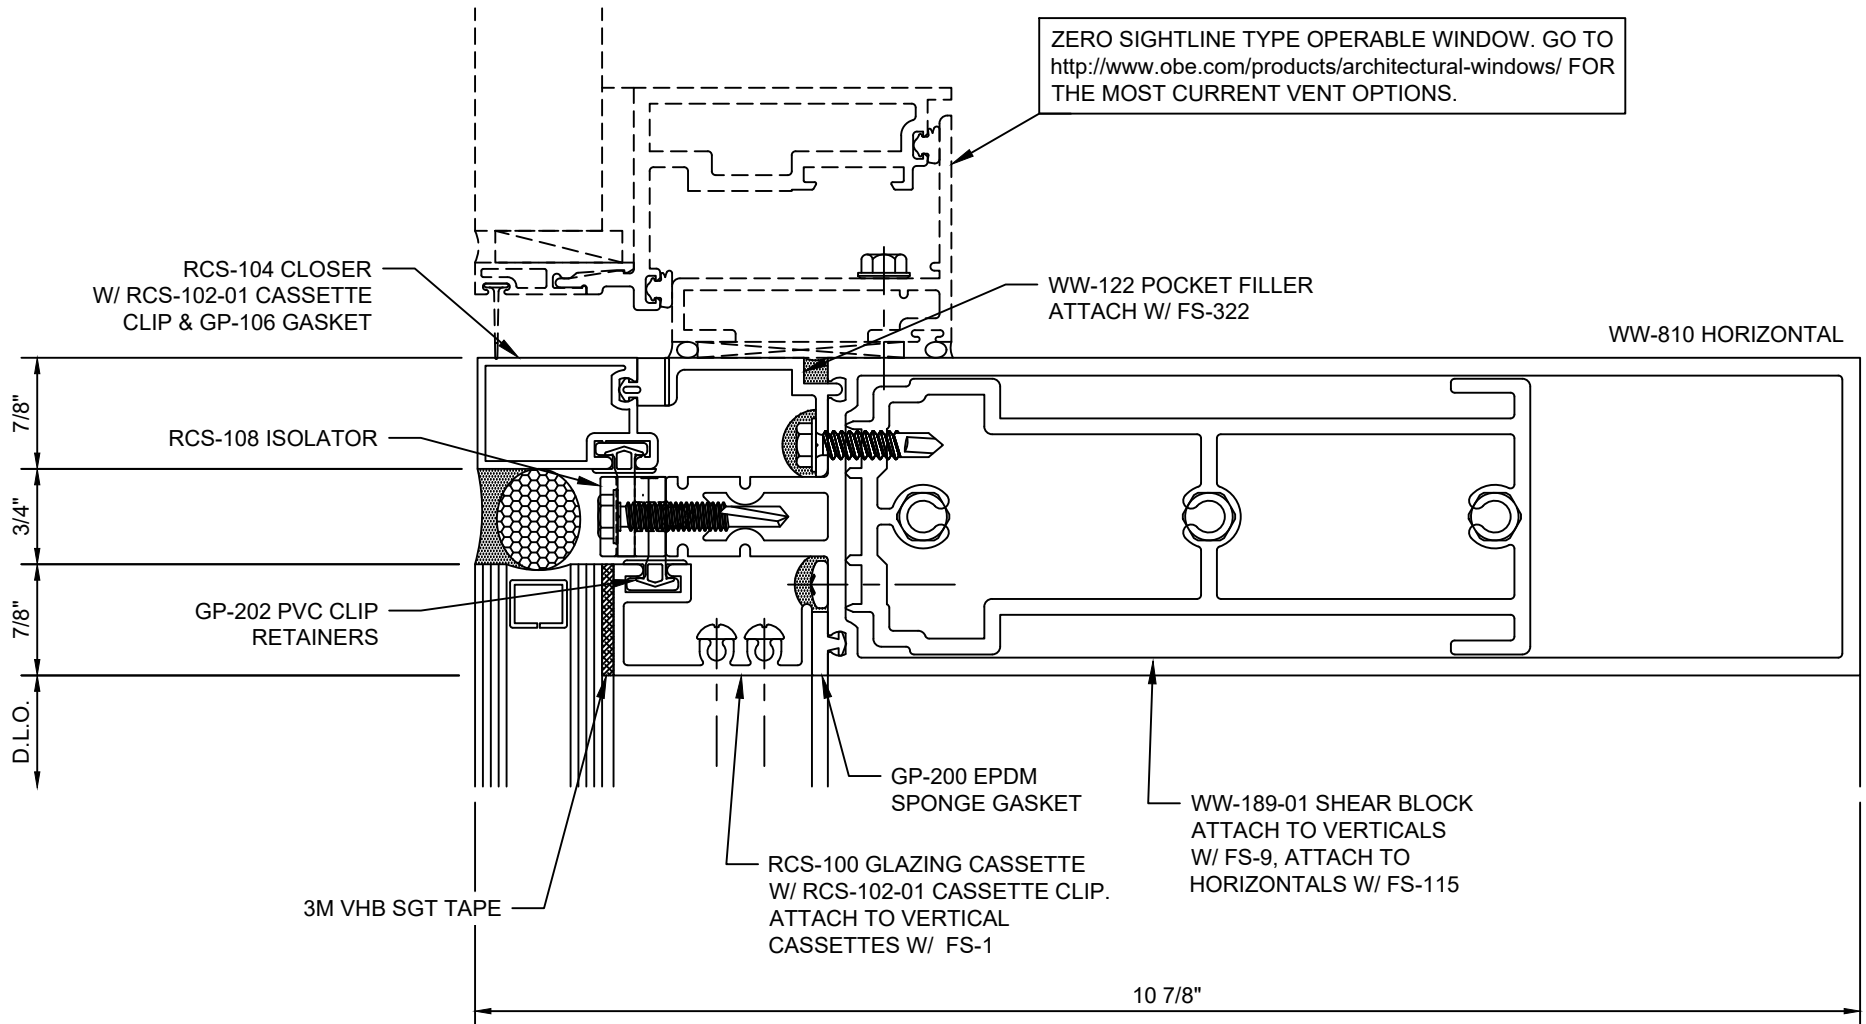

Reliance™ Cassette Horizontal at Operable Window - H1155