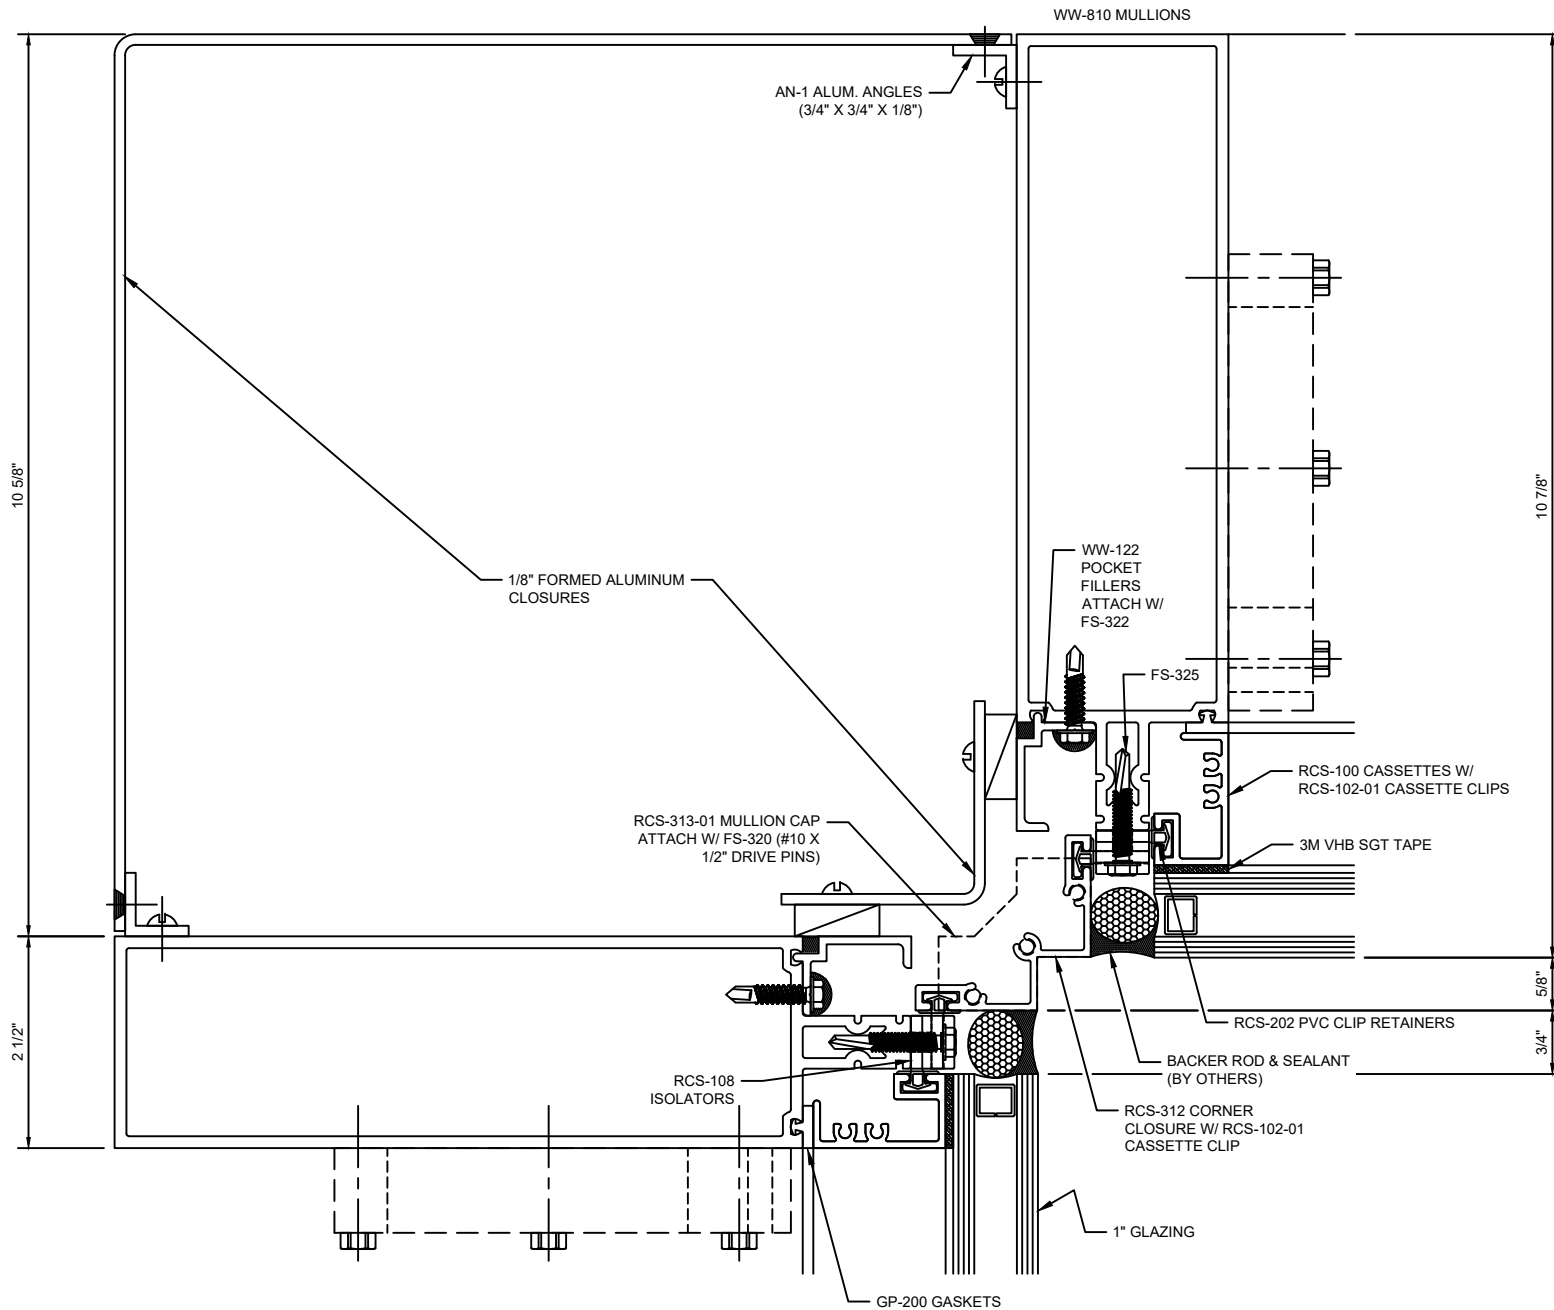

Reliance™ Cassette 90° Inside Corner - V1146