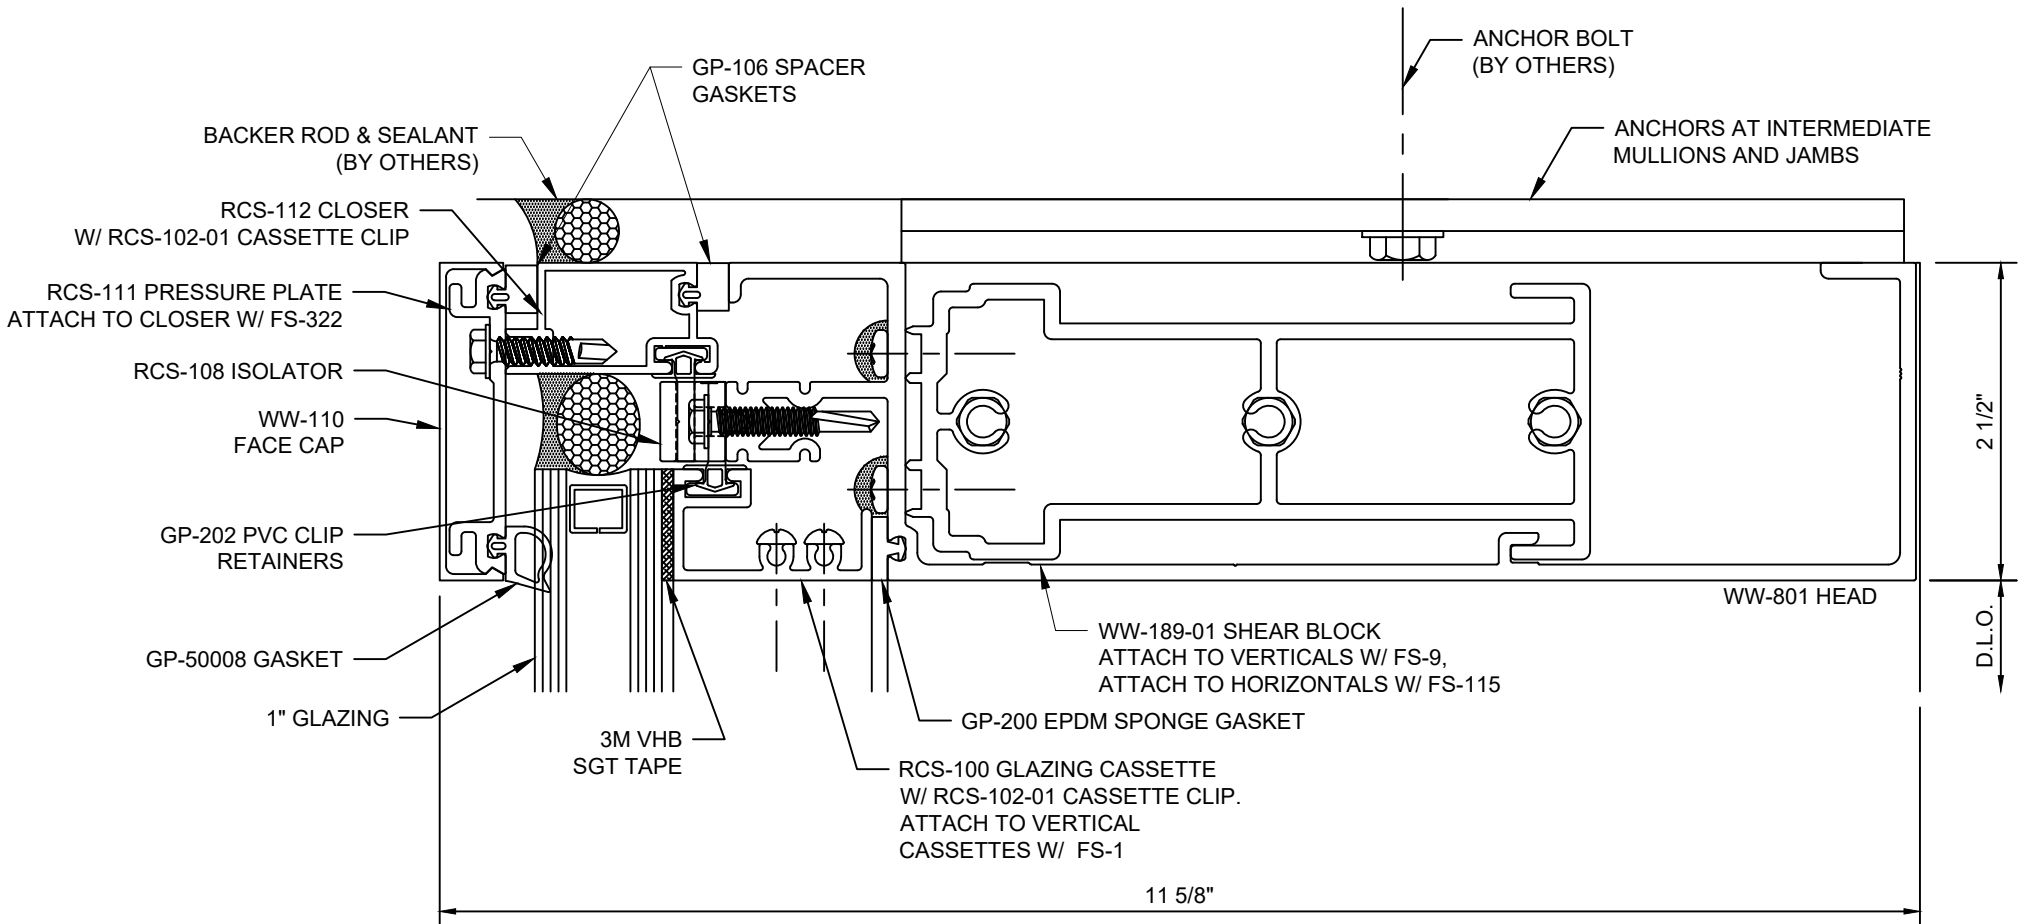

Reliance™ Cassette Head Horizontal at Vision - H1151