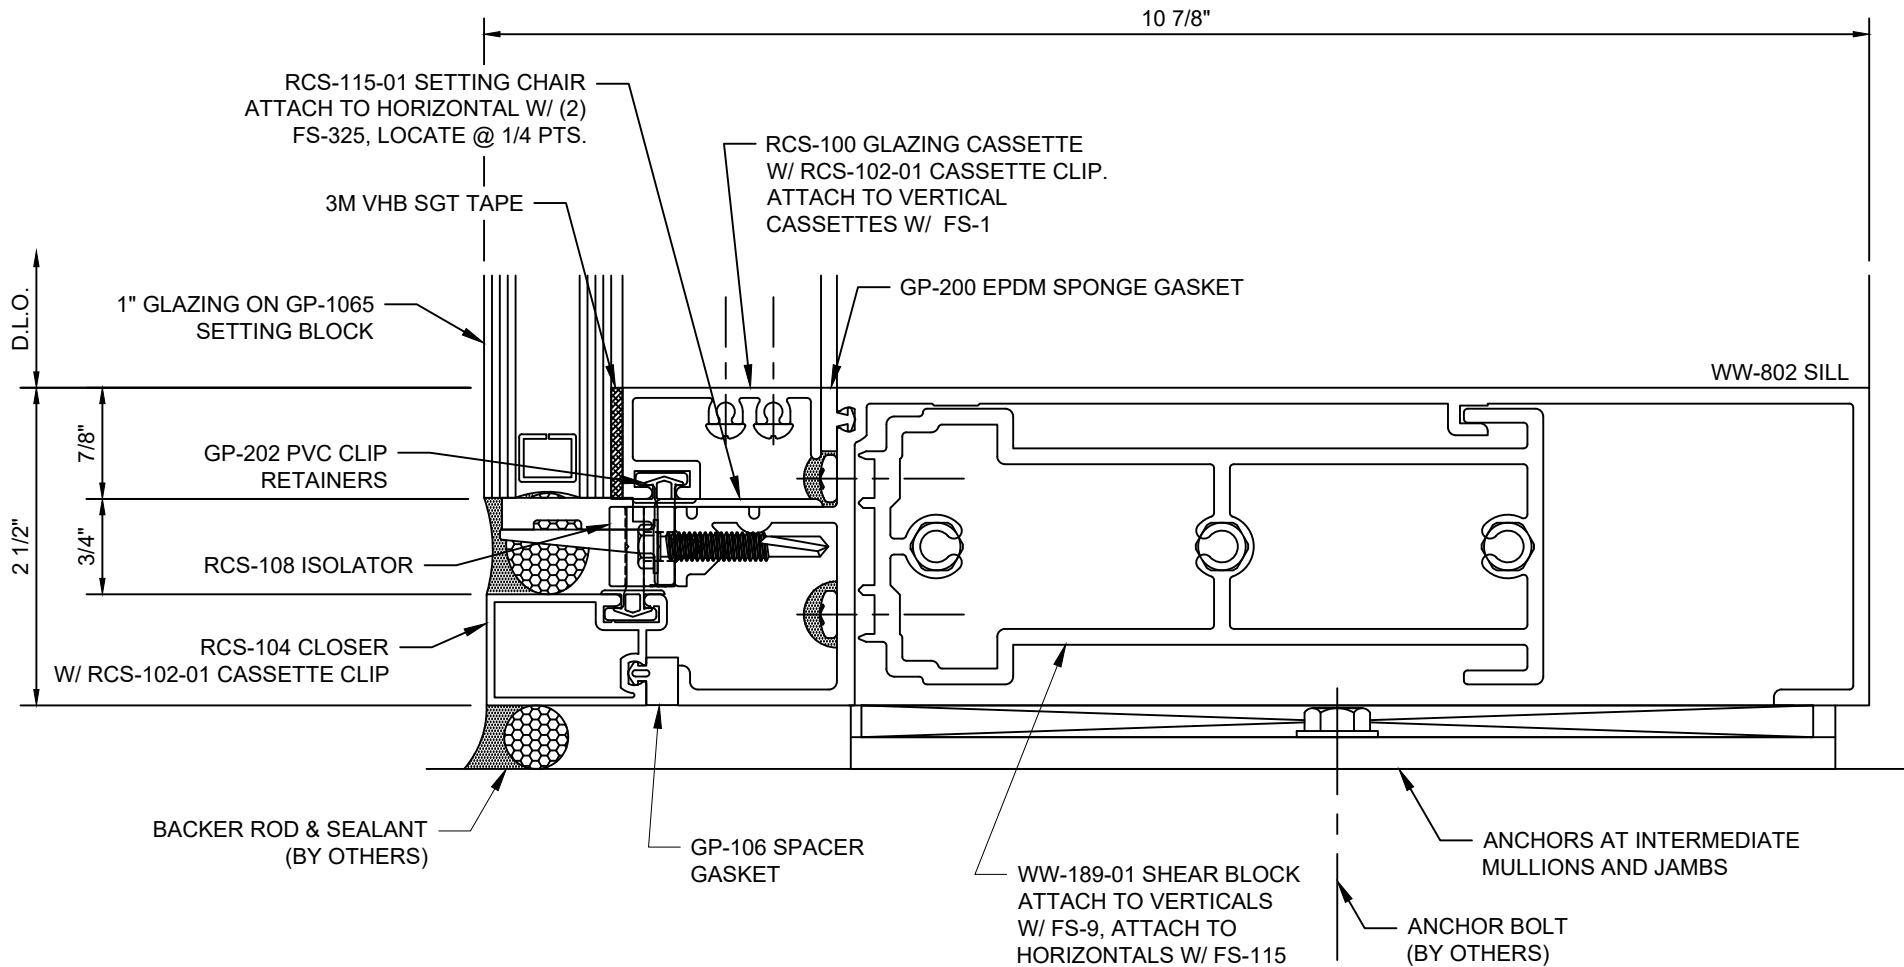

Reliance™ Cassette Sill Horizontal at Vision - H1143