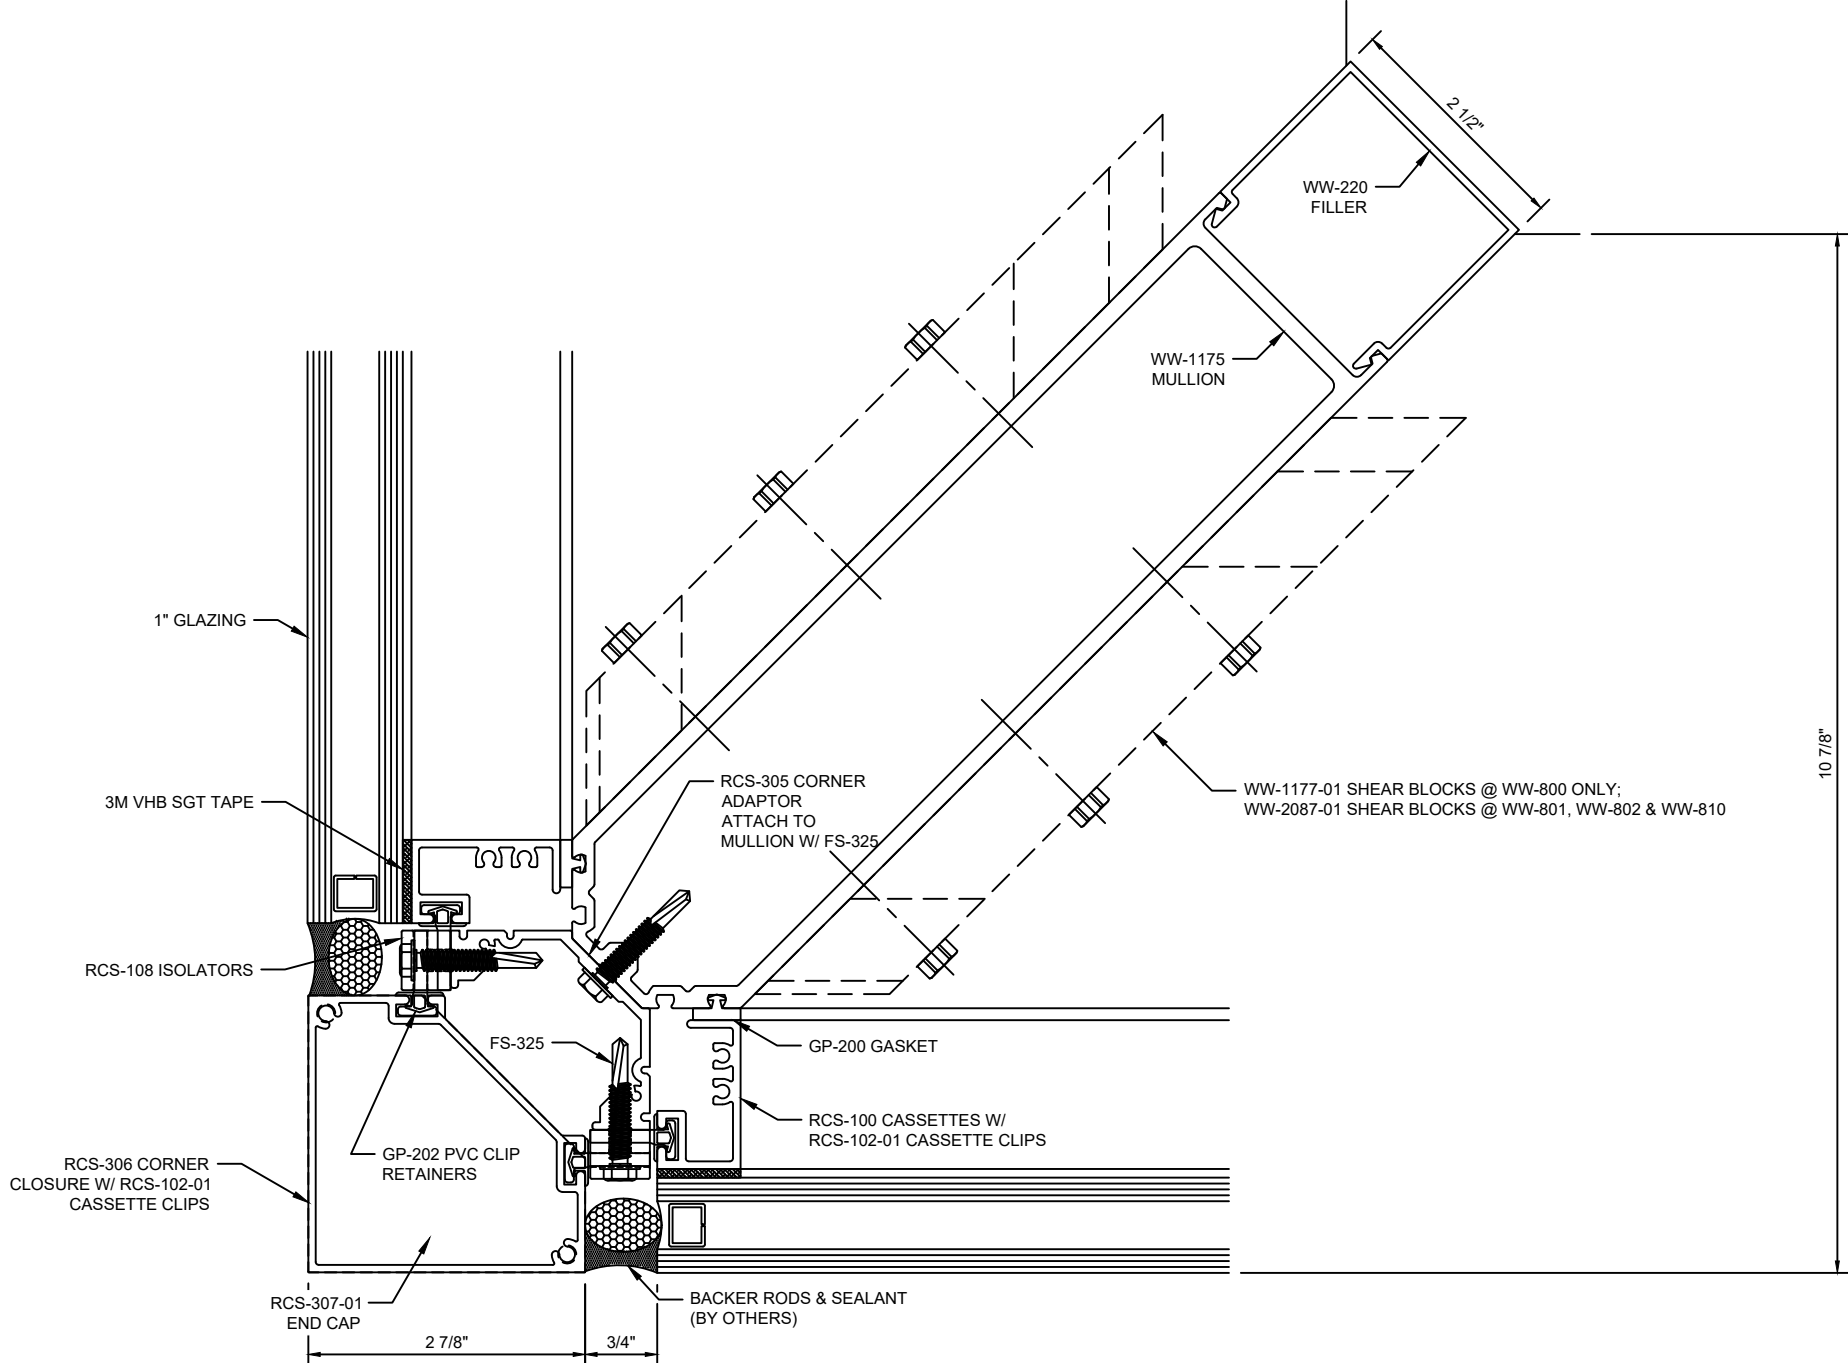

Reliance™ Cassette 90° Outside Corner - V1150