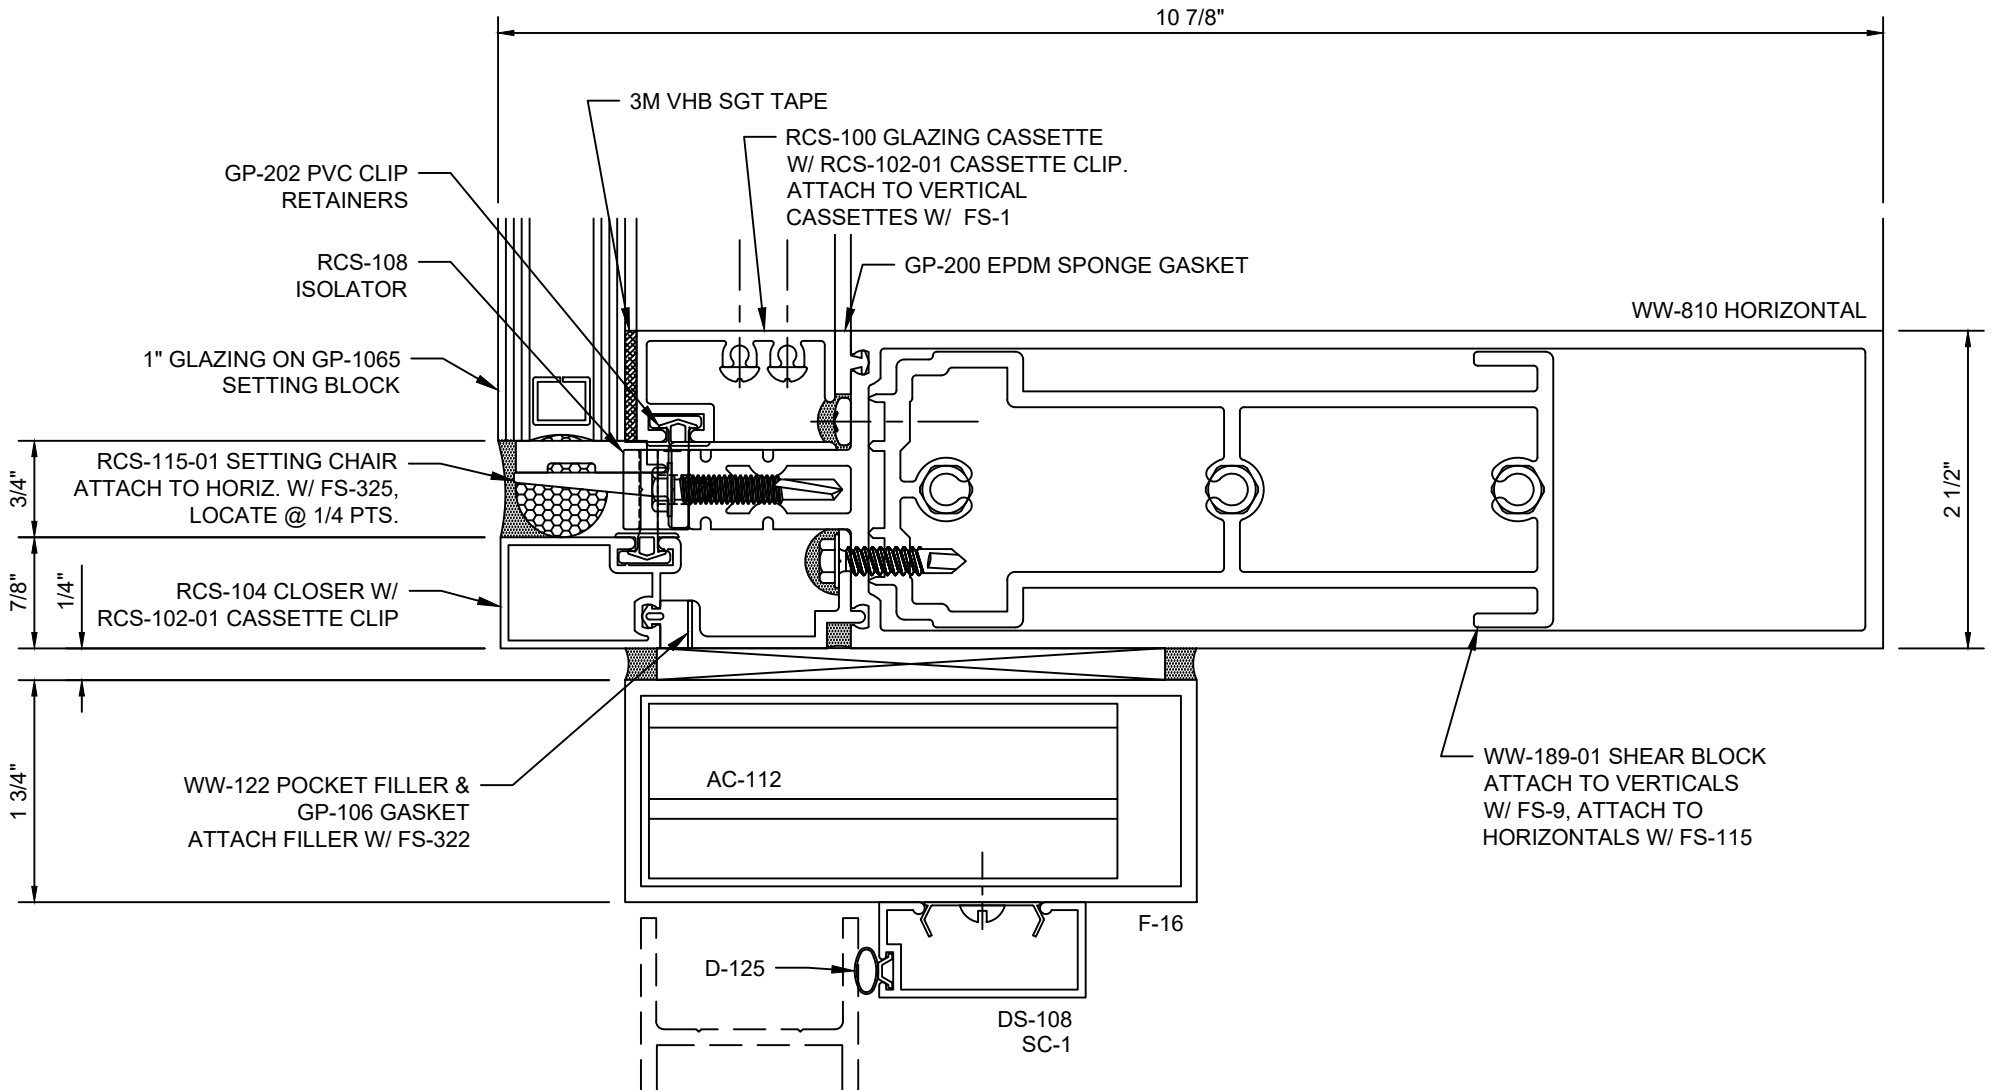

**Reliance™ Cassette
Horizontal at Door Head - H1157**