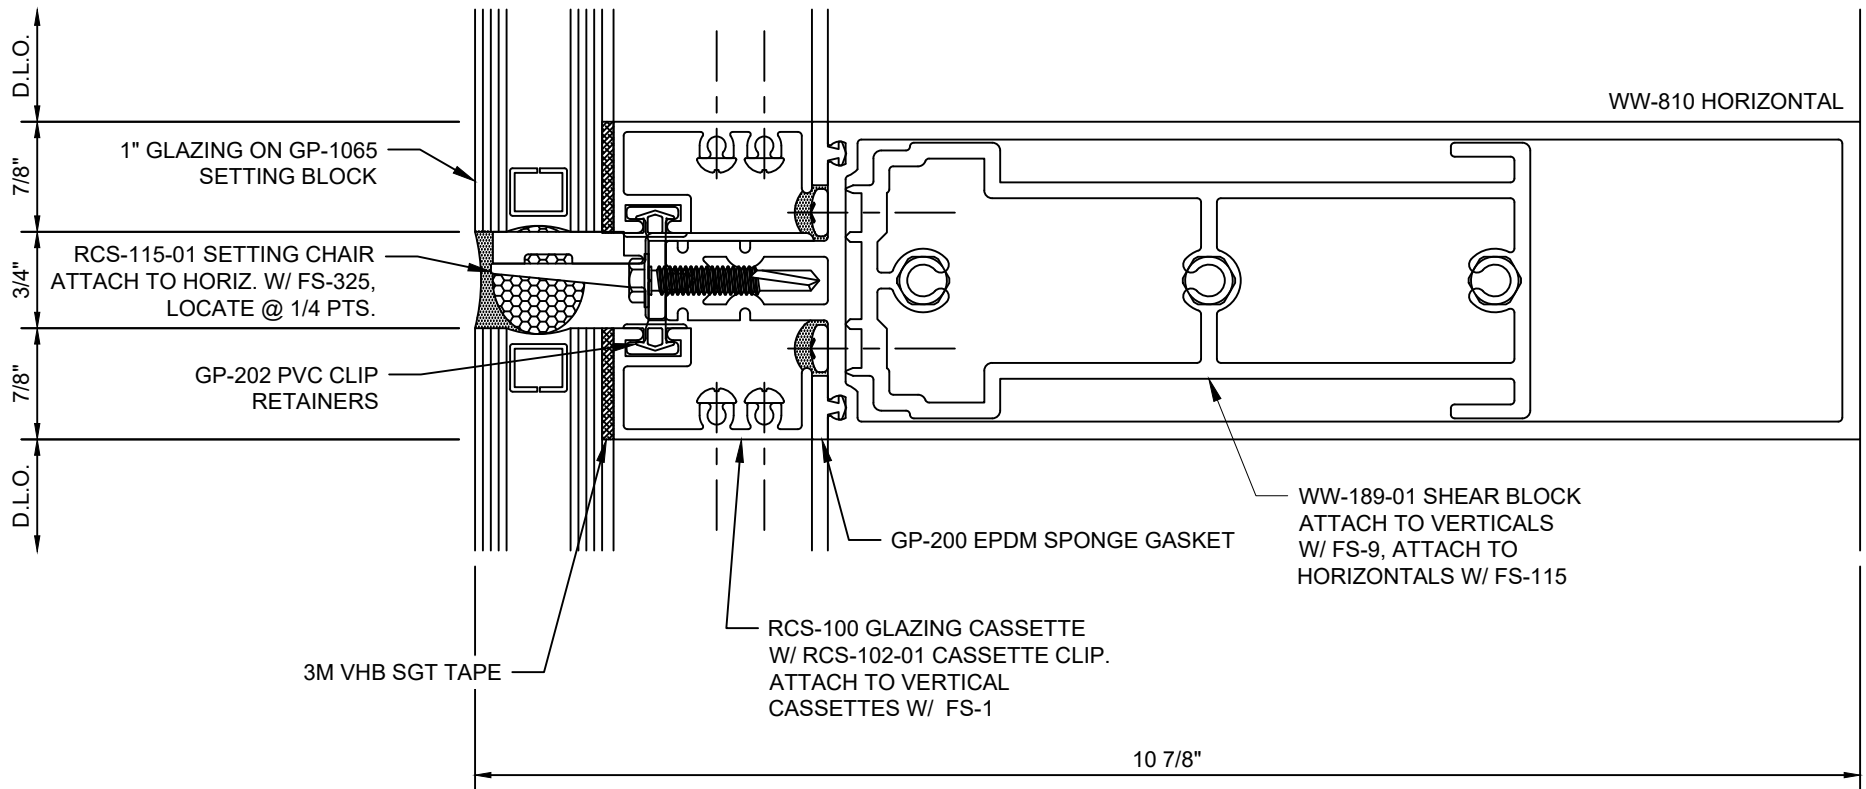

Reliance™ Cassette Intermediate Horizontal - H1142