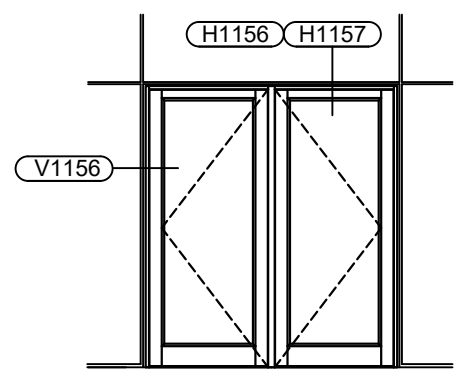

## RELIANCE™ CASSETTE 2-1/2" X 10-7/8" / SHEAR BLOCK ASSEMBLY / 3M VHB TAPE GLAZED

### Vertical Details

V1141	Jamb Vertical
V1142	Typical Vertical
V1143	Vertical at Operable Window
V1144	Vertical at Sunshade Anchor

V1145	Vertical at Splice
V1152	Vertical w/ Face Cap
V1153	Vertical at Transition to Std. Reliance
V1154	Std. Reliance Vertical w/ Deep Cap
V1156	Door Jamb

### Corner Details

V1146	90° Inside Corner - 2 Mullion
V1149	90° Outside Corner w/ Cap
V1150	90° Outside Corner w/ Closure

## Table of Contents

ENTRANCE

**Reliance™ Cassette**  
**2-1/2" x 10-7/8" / Shear Block Assembly / VHB Structural Tape Glazed - Elevation**