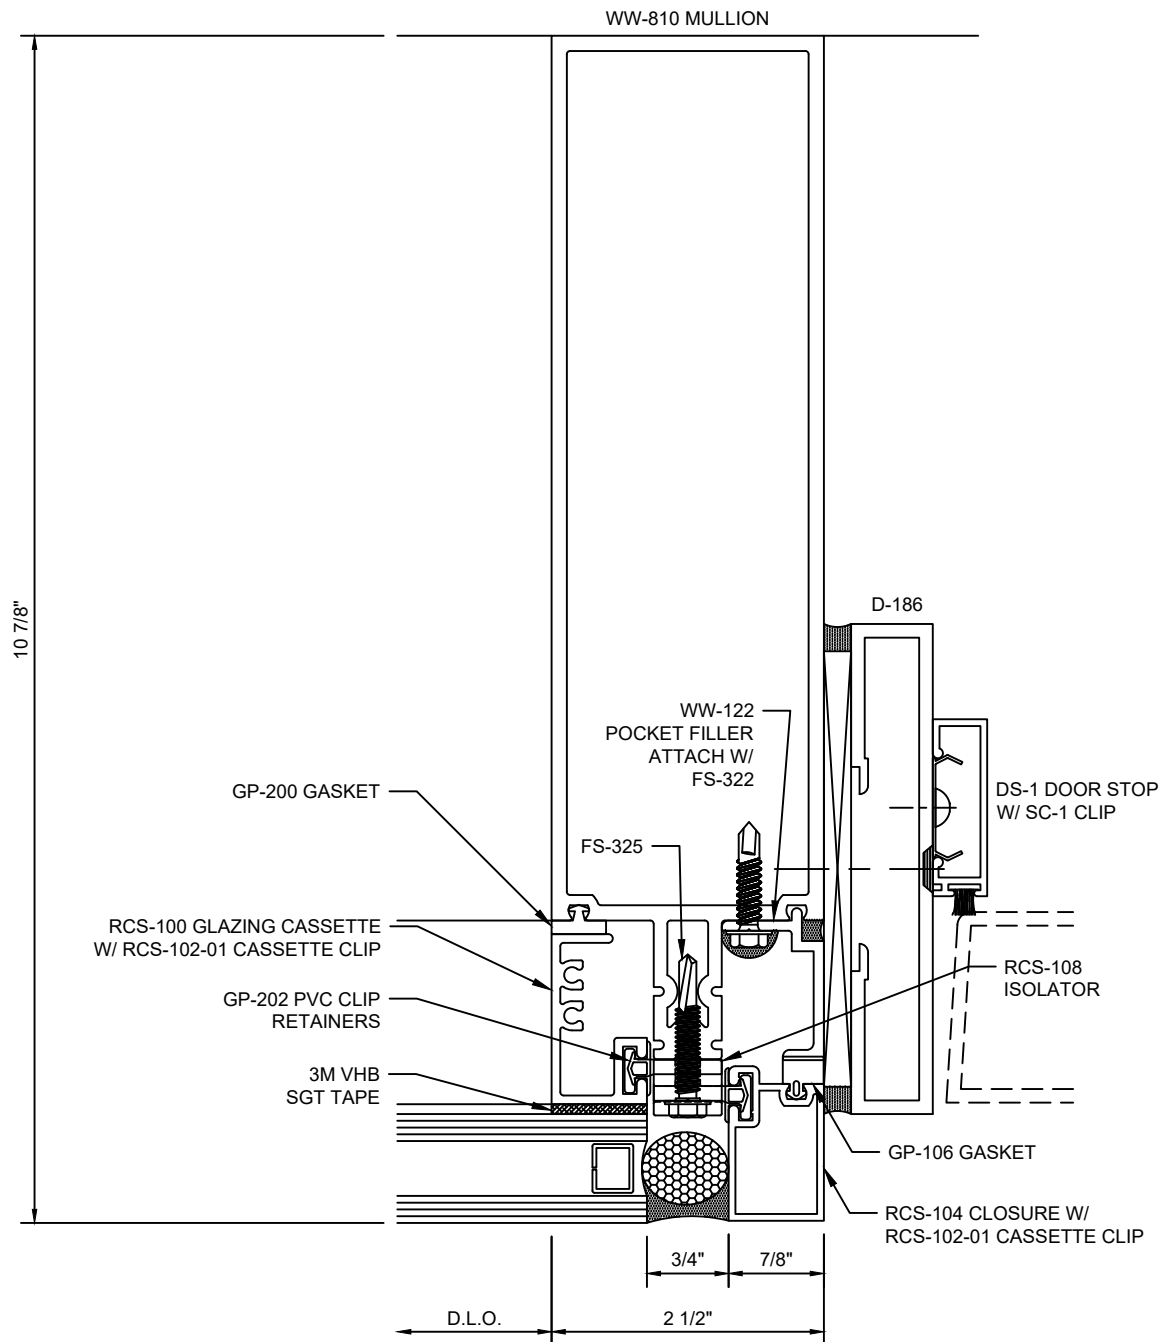

Reliance™ Cassette Door Jamb - V1156