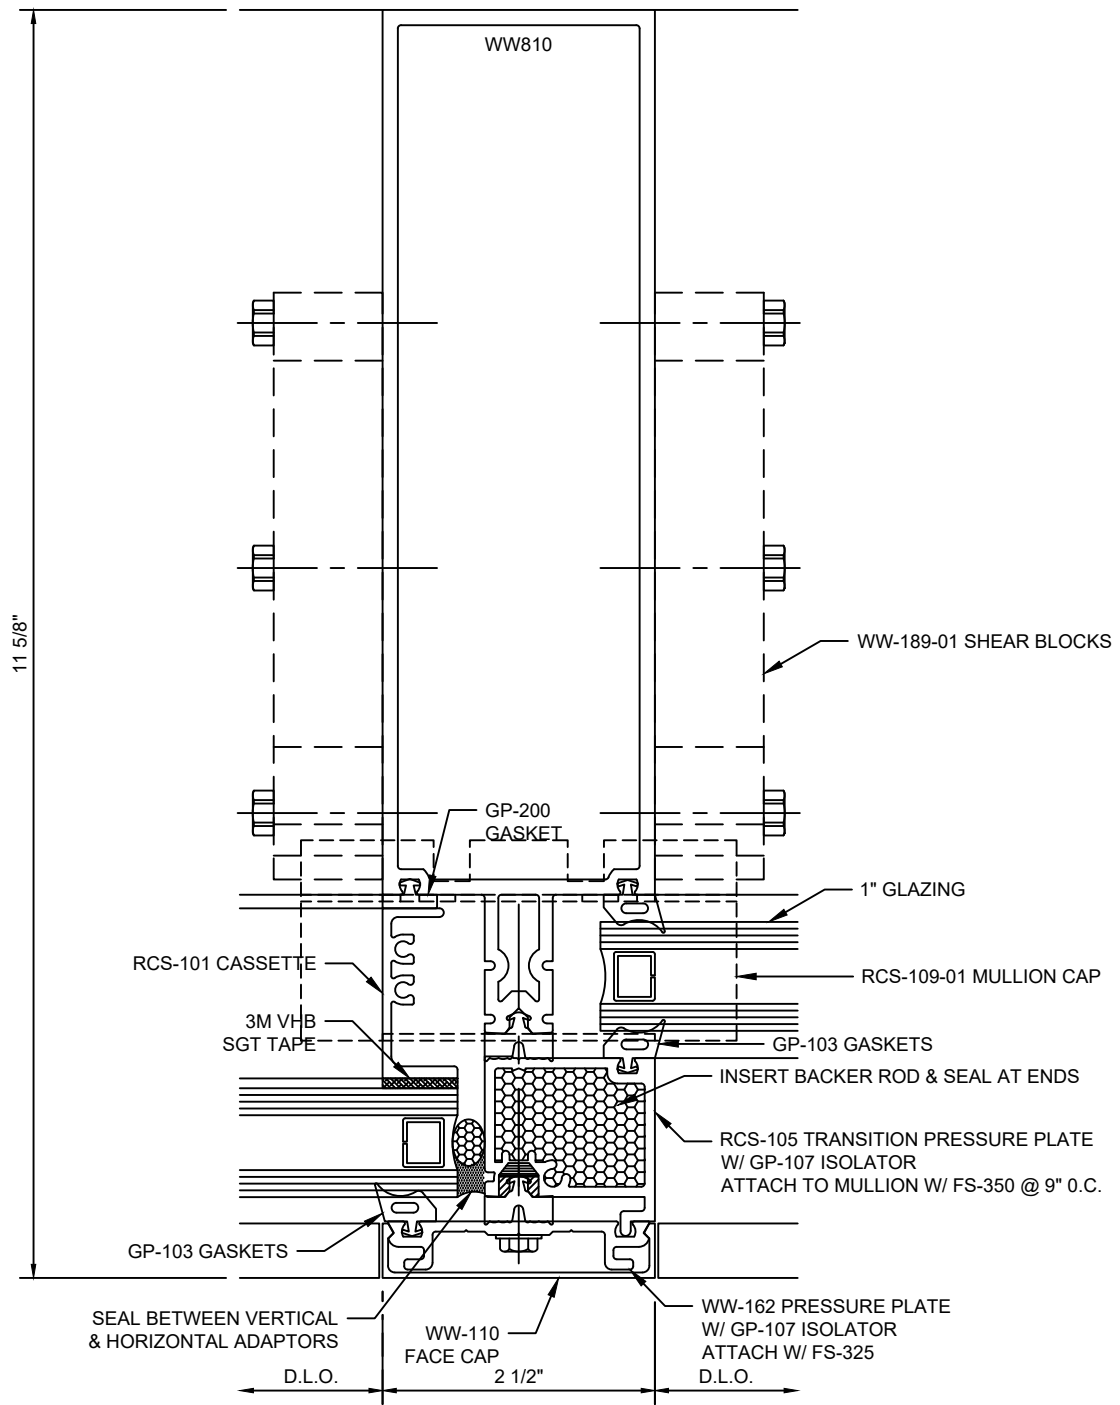

# Reliance™ Cassette Jamb Vertical - V1141

**Reliance™ Cassette**  
**Vertical Mullion w/ Sunshade Anchor - V1144**

**Reliance™ Cassette**  
**Vertical Mullion at Splice - V1145**

**Reliance™ Cassette**  
**Vertical Mullion - V1152**