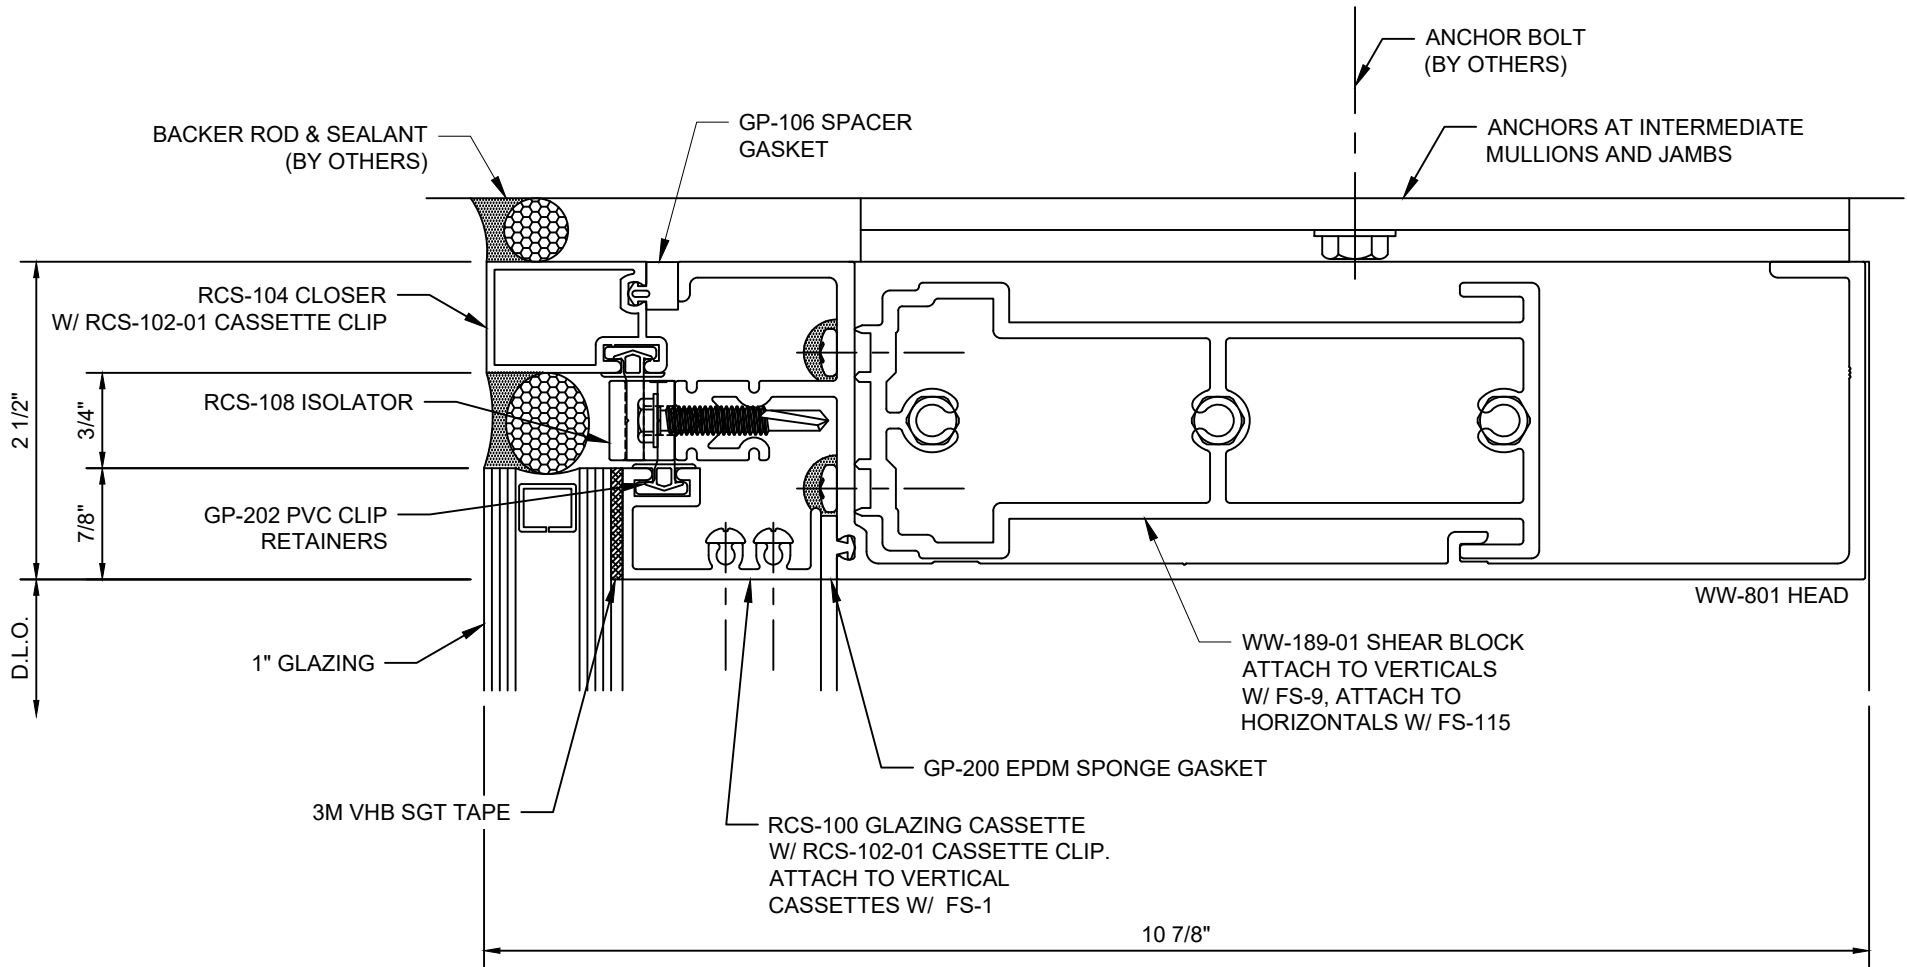

## Table of Contents

ENTRANCE

**Reliance™ Cassette**  
**2-1/2" x 10-7/8" / Shear Block Assembly / VHB Structural Tape Glazed - Elevation**