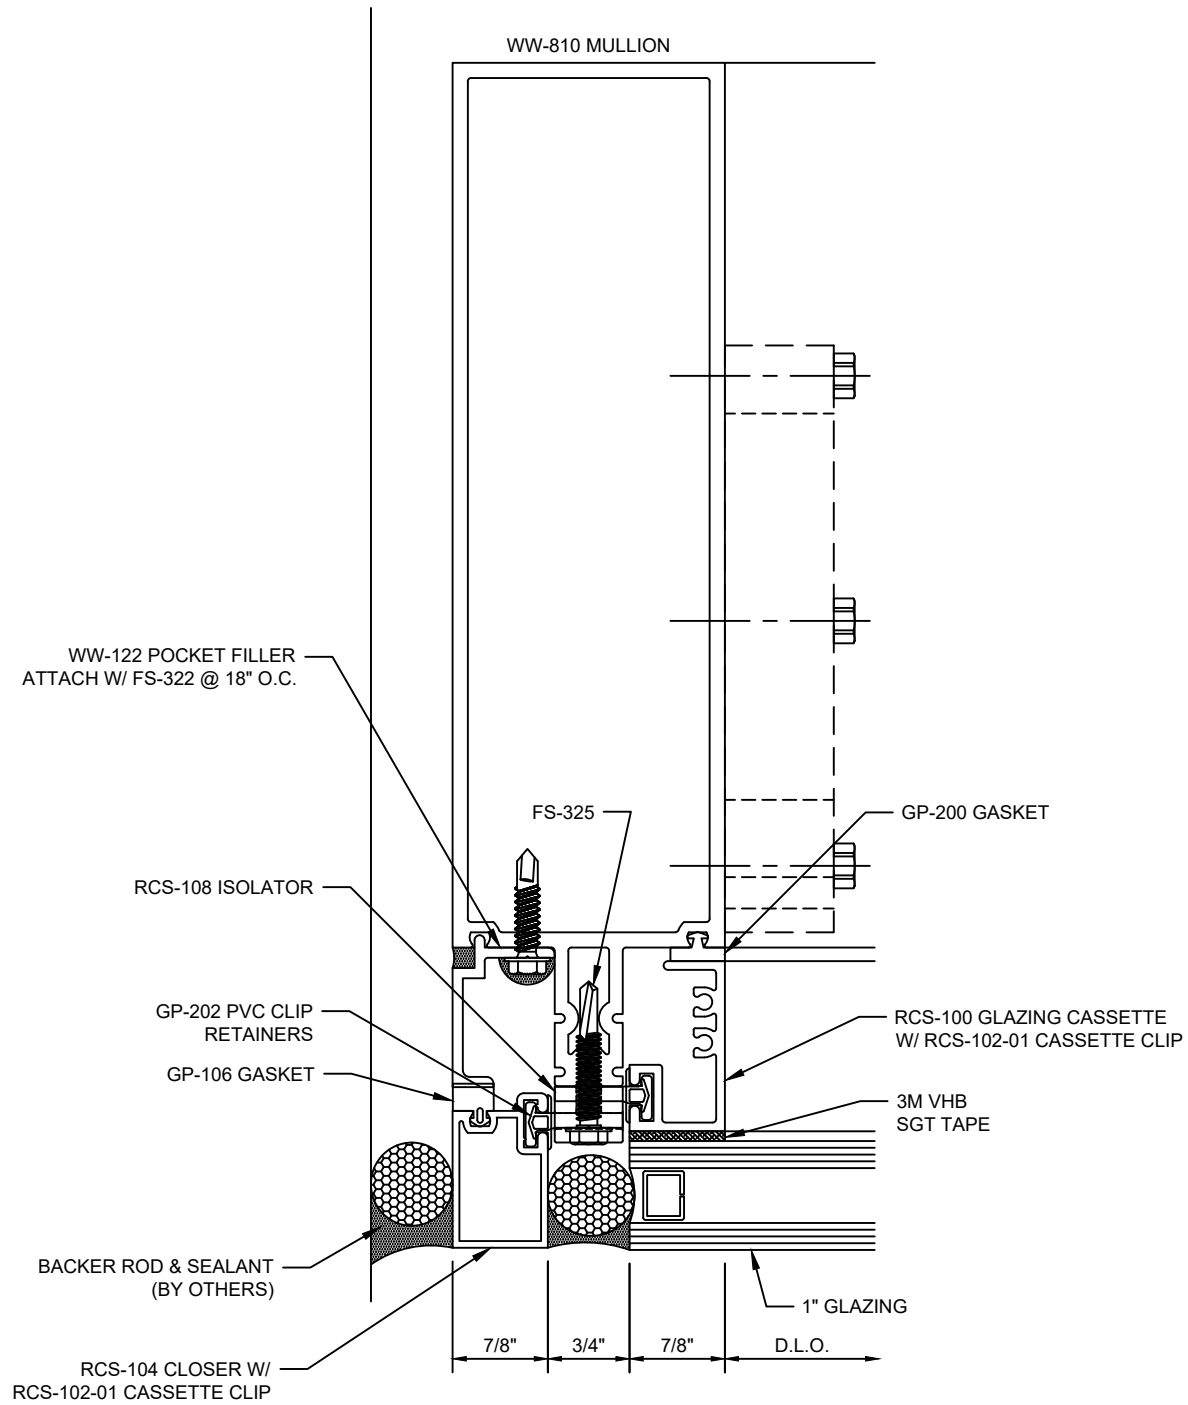

Reliance™ Cassette Jamb Vertical - V1141