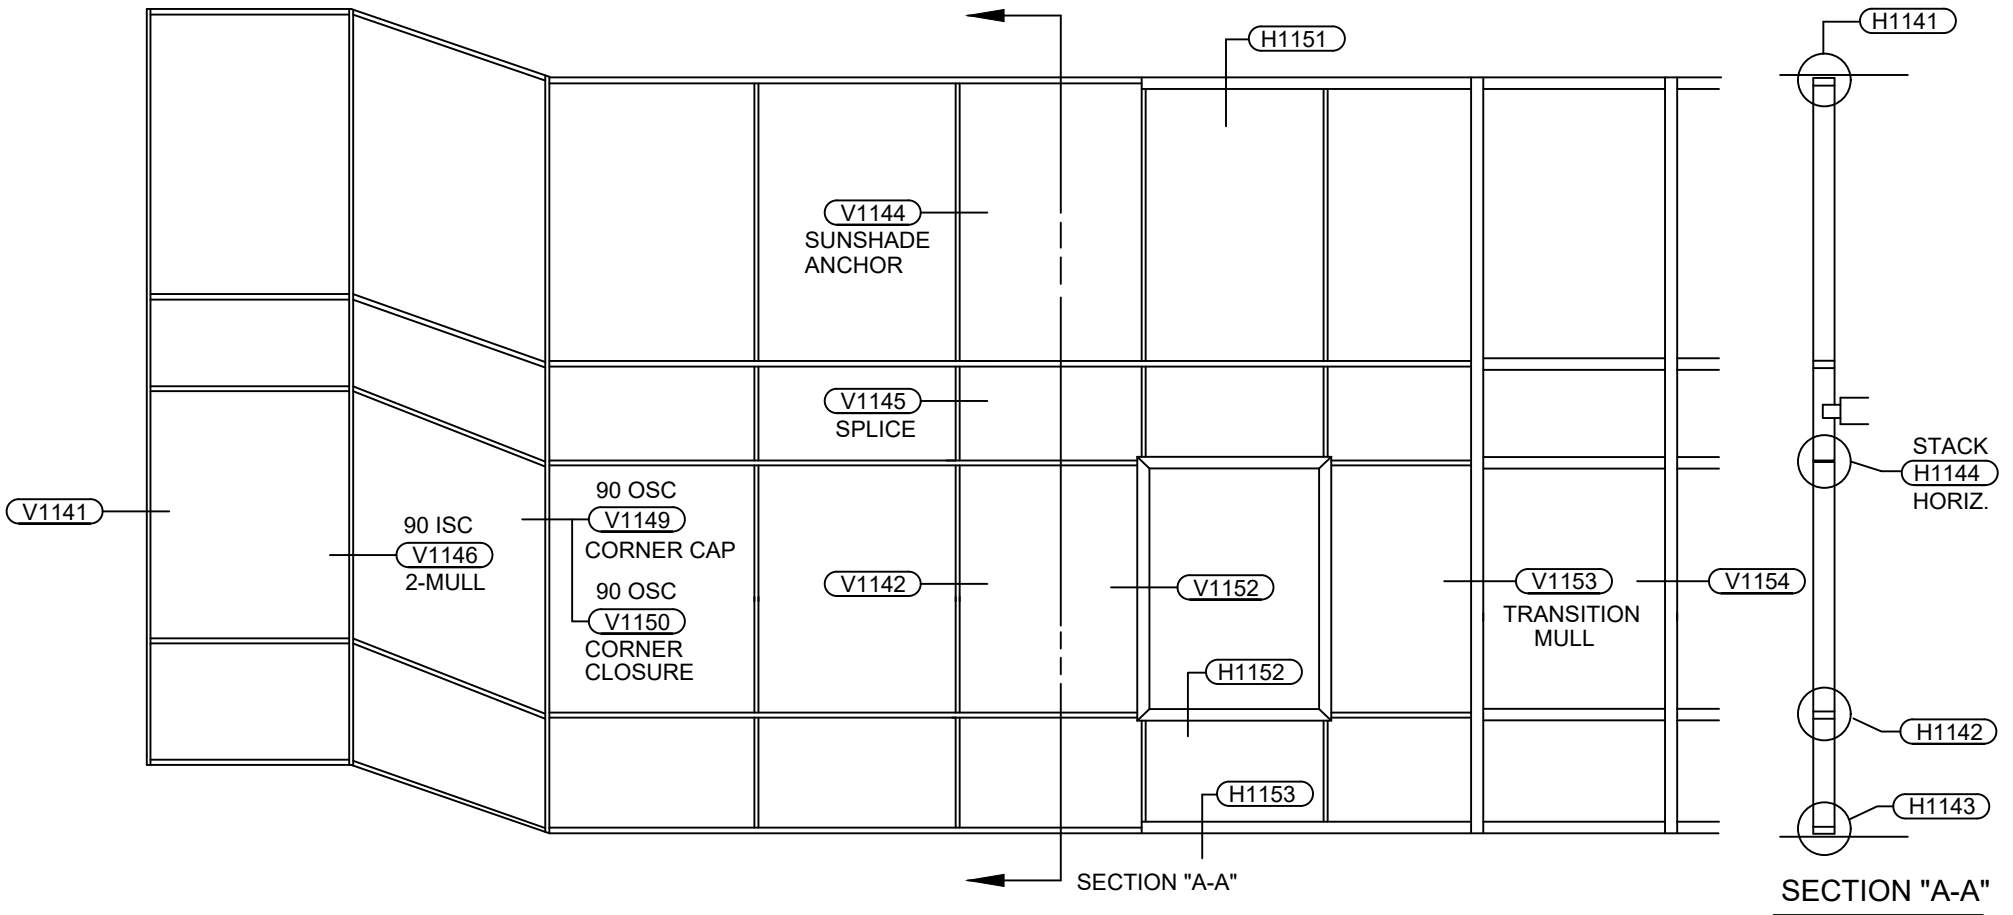

ENTRANCE

Reliance™ Cassette
2-1/2" x 10-7/8" / Shear Block Assembly / VHB Structural Tape Glazed - Elevation