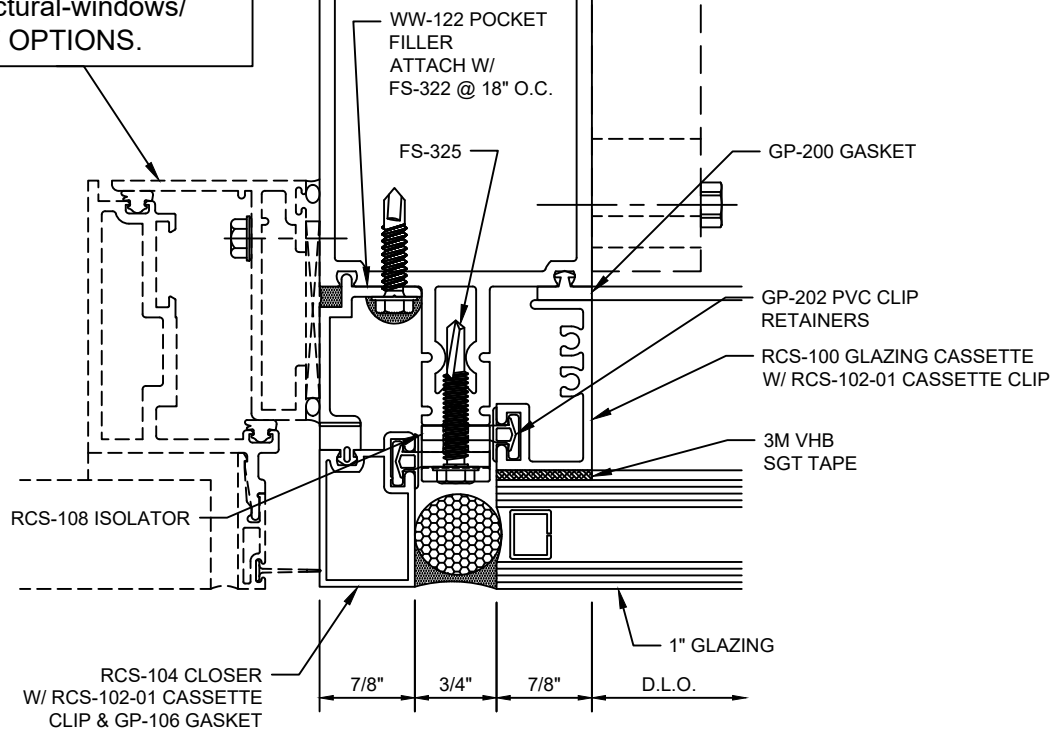

WW-810 MULLION

ZERO SIGHTLINE TYPE OPERABLE WINDOW. GO TO www.obe.com/products/architectural-windows/ FOR THE MOST CURRENT VENT OPTIONS.

Reliance™ Cassette Jamb Vertical - V1141