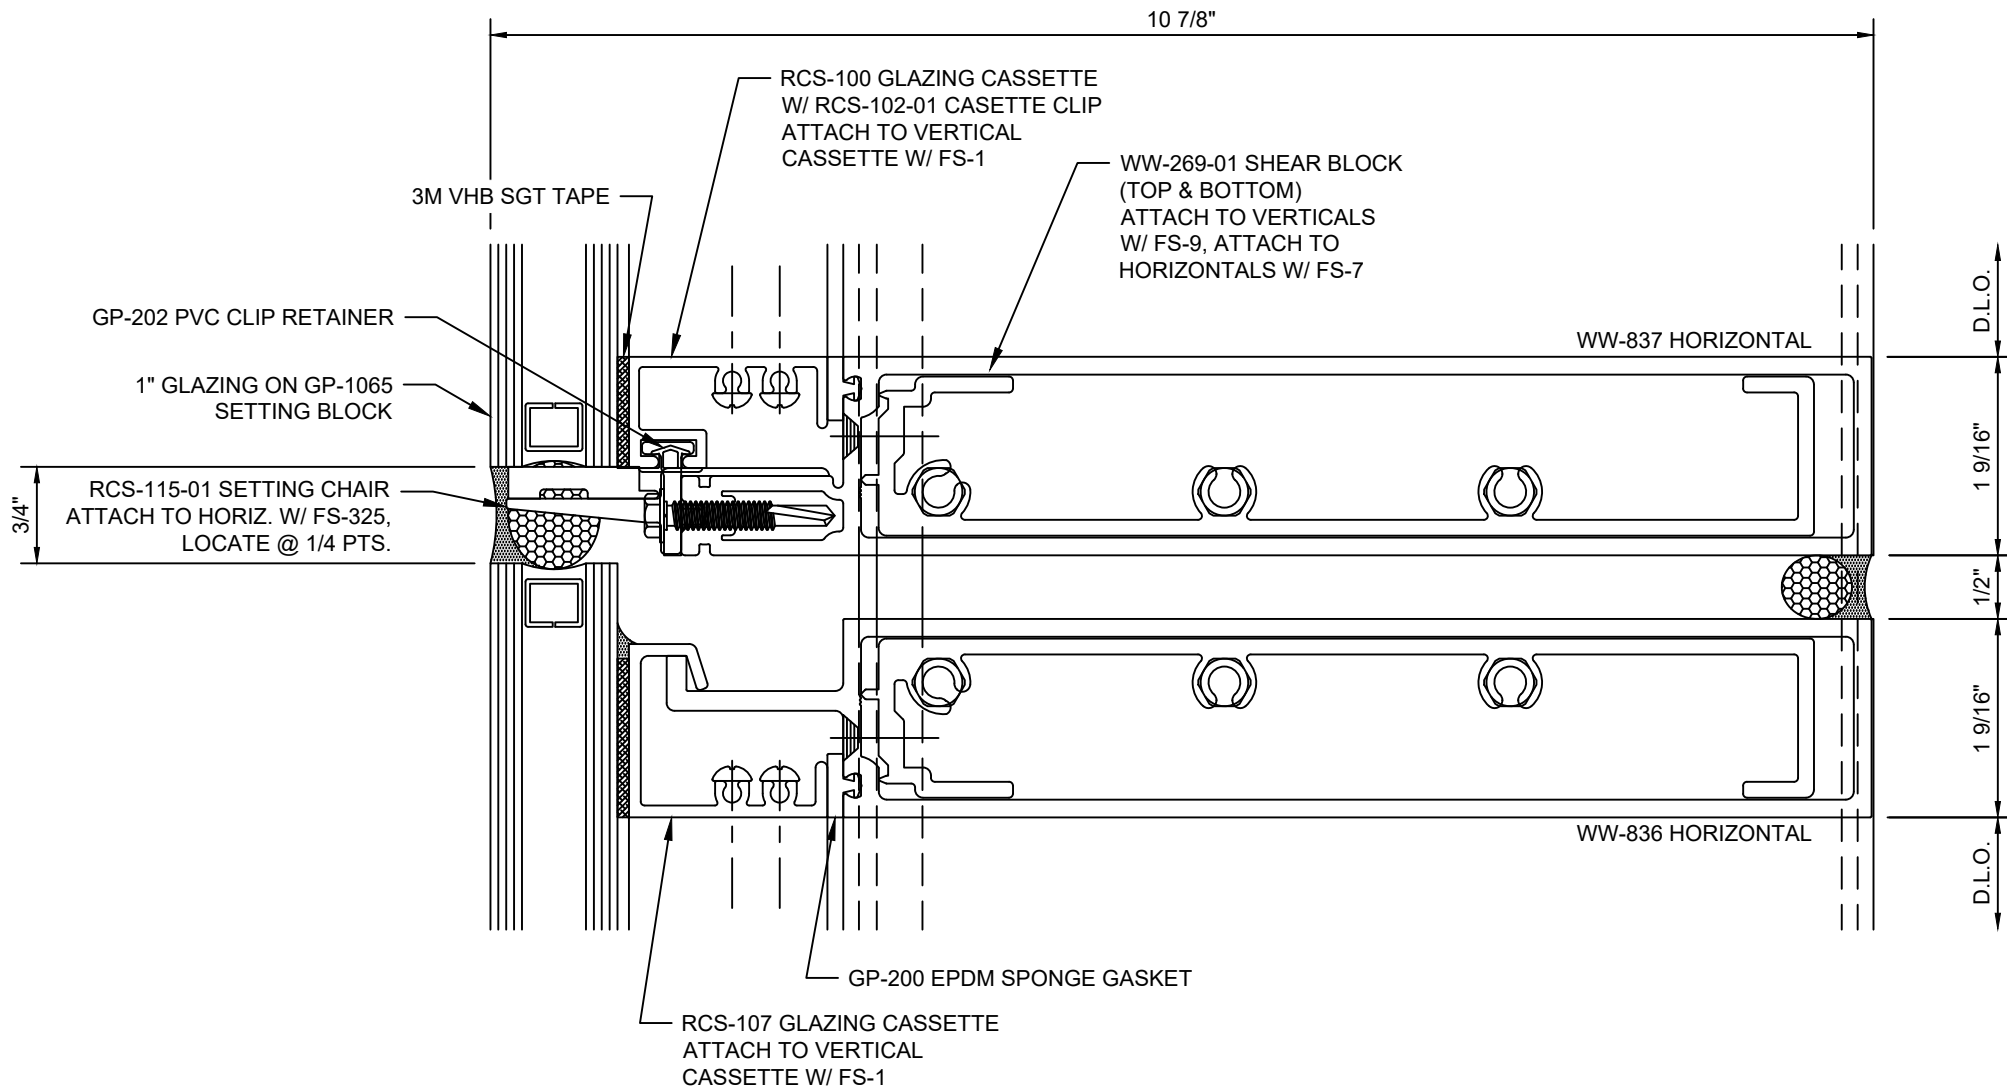

Reliance™ Cassette Stack Horizontal - H1144