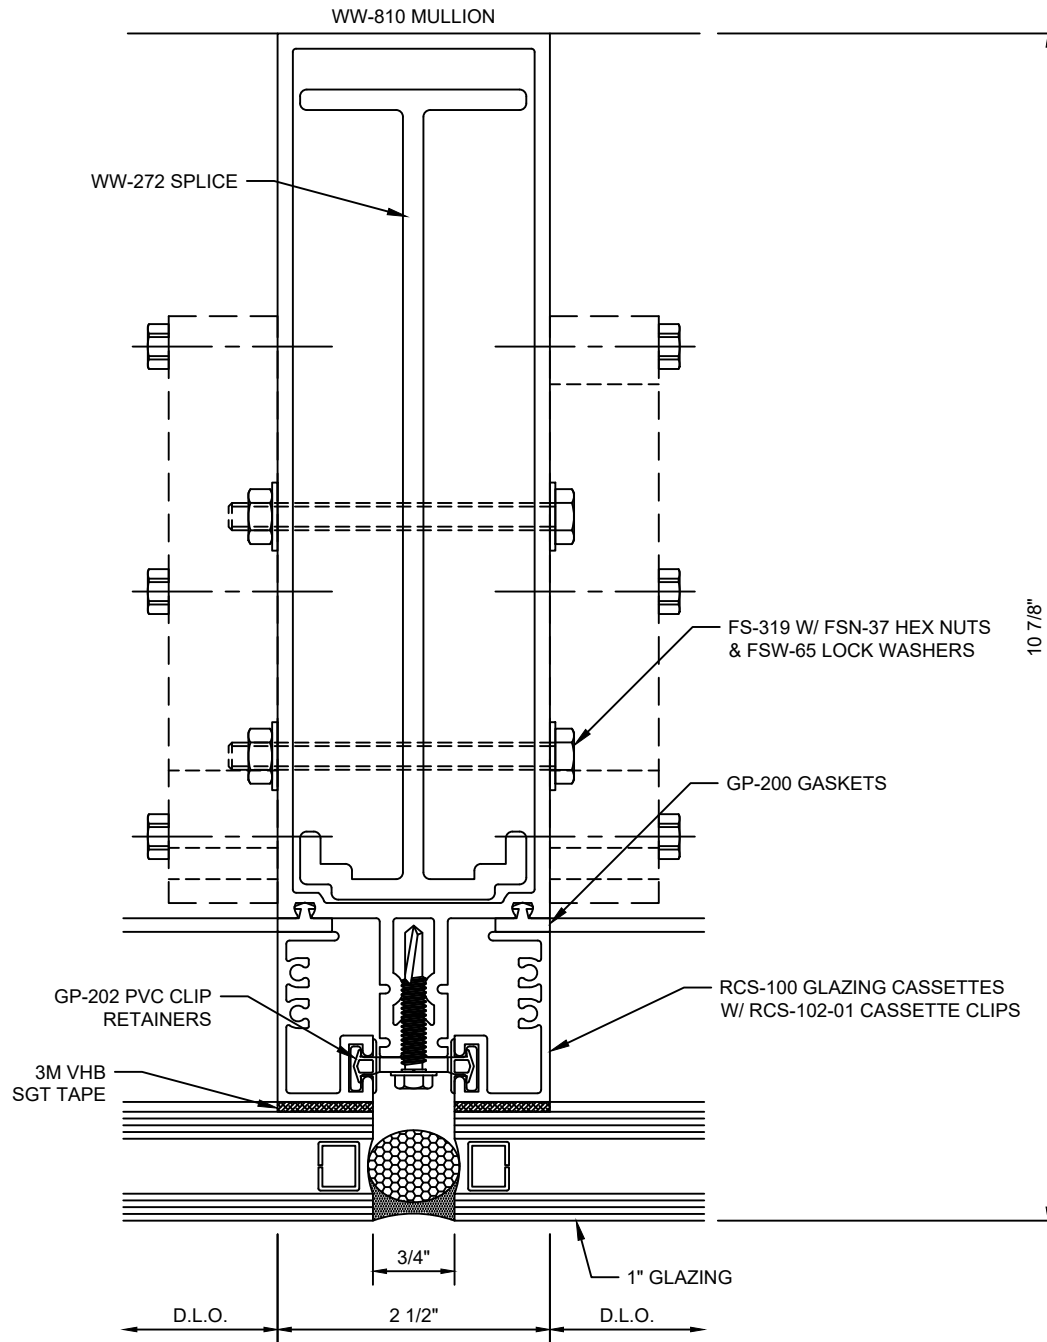

Reliance™ Cassette
Vertical Mullion at Splice - V1145