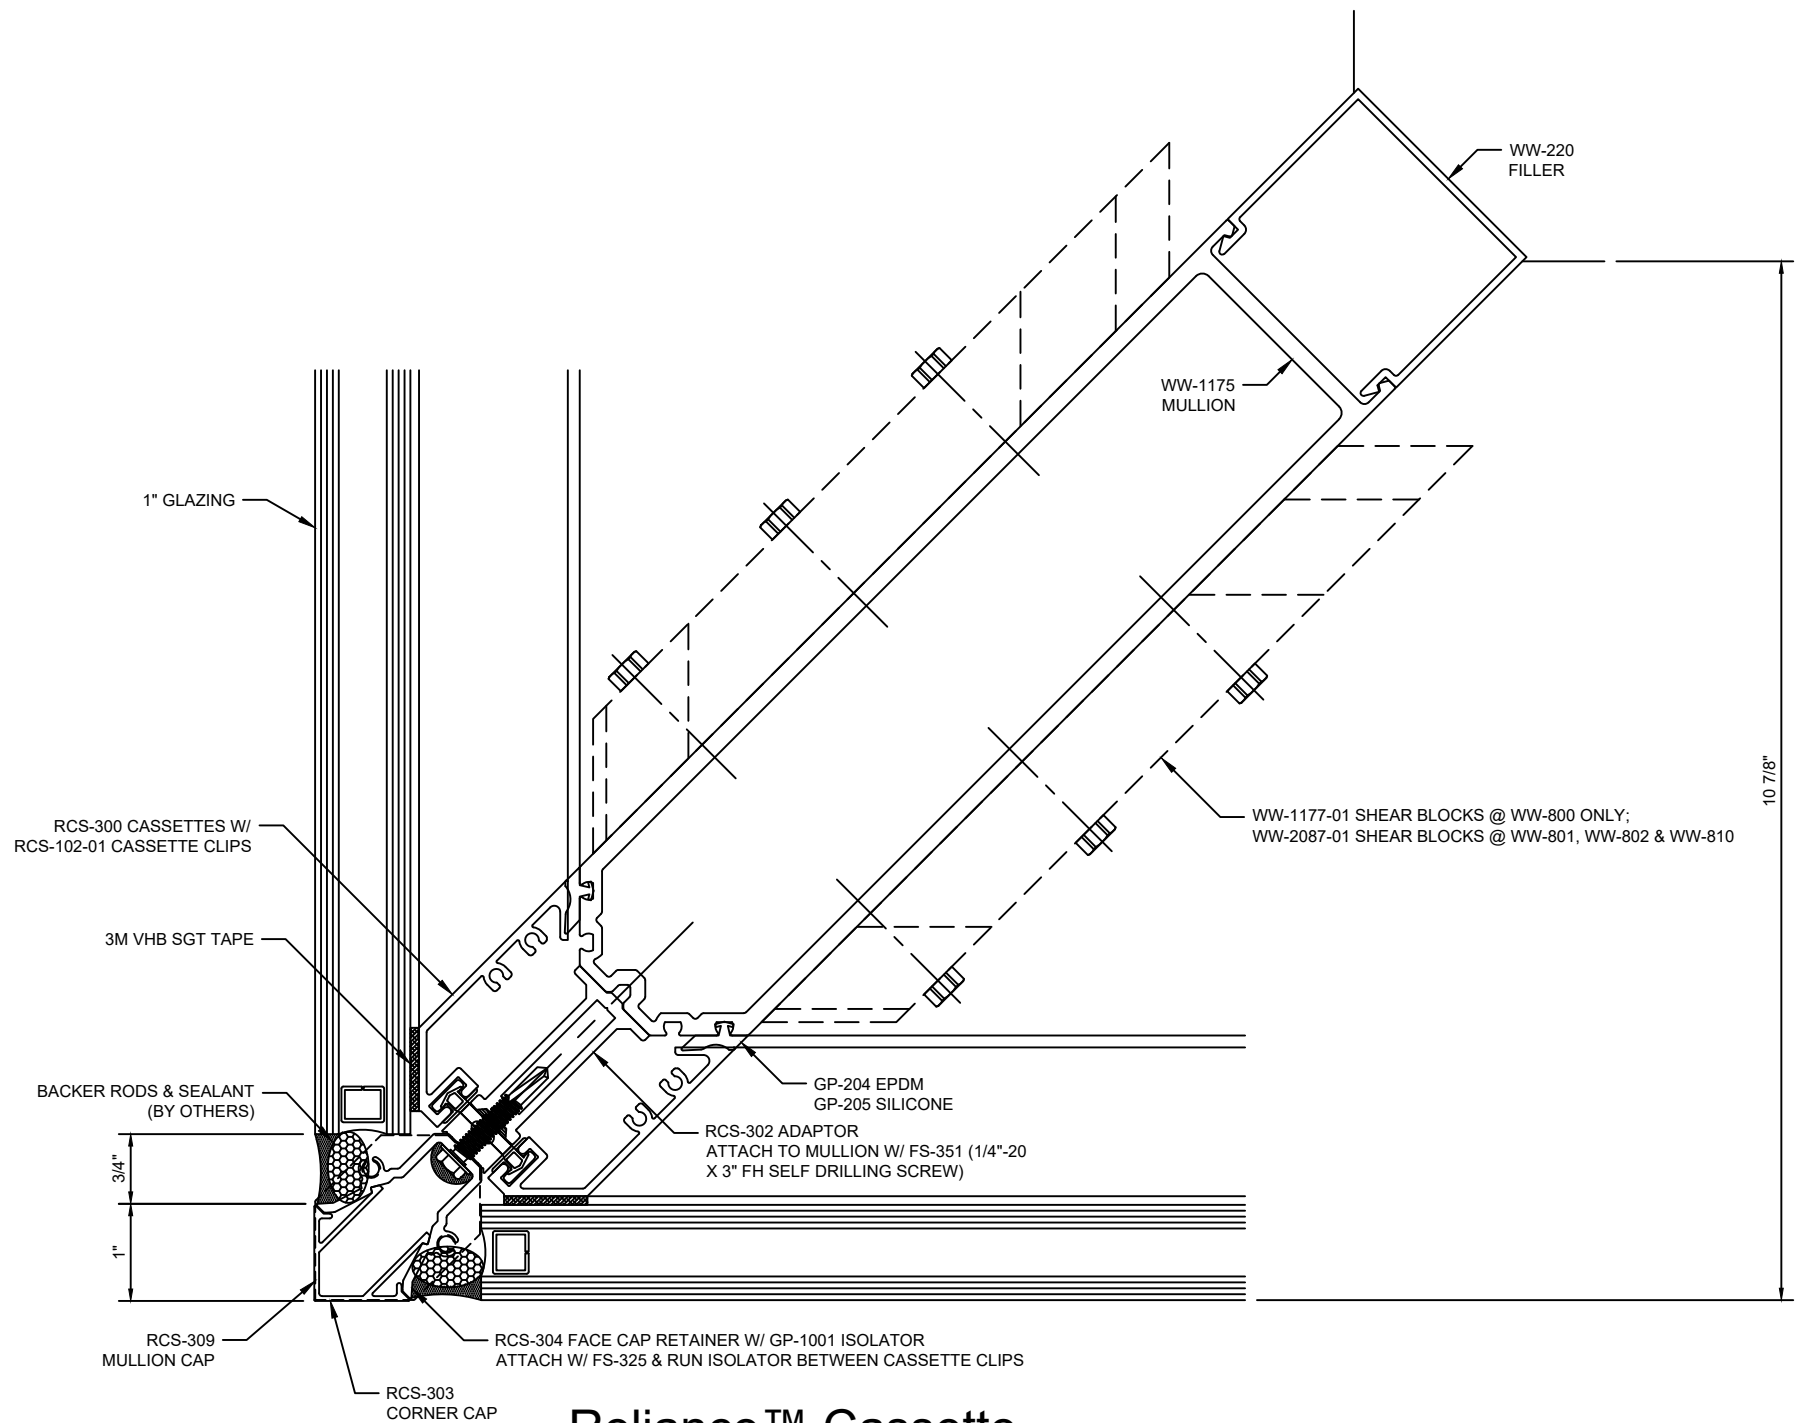

Reliance™ Cassette 90° Outside Corner - V1149