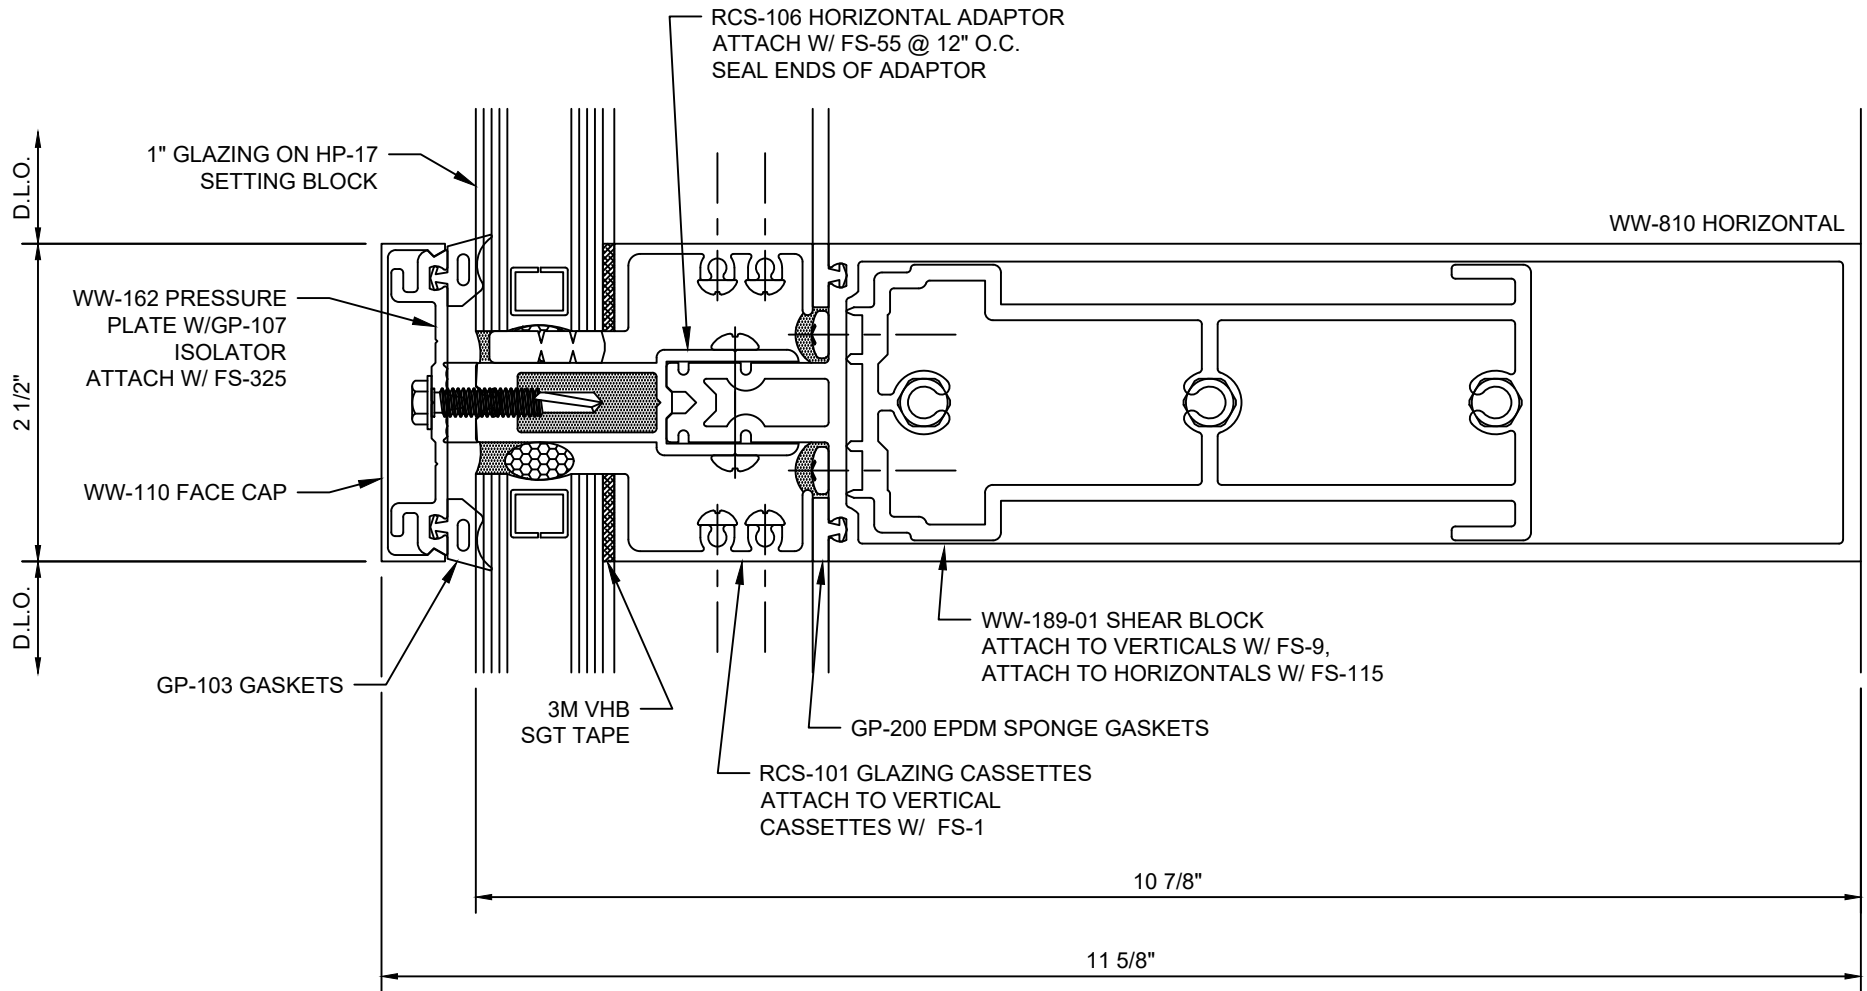

Reliance™ Cassette
Intermediate Horizontal - H1152