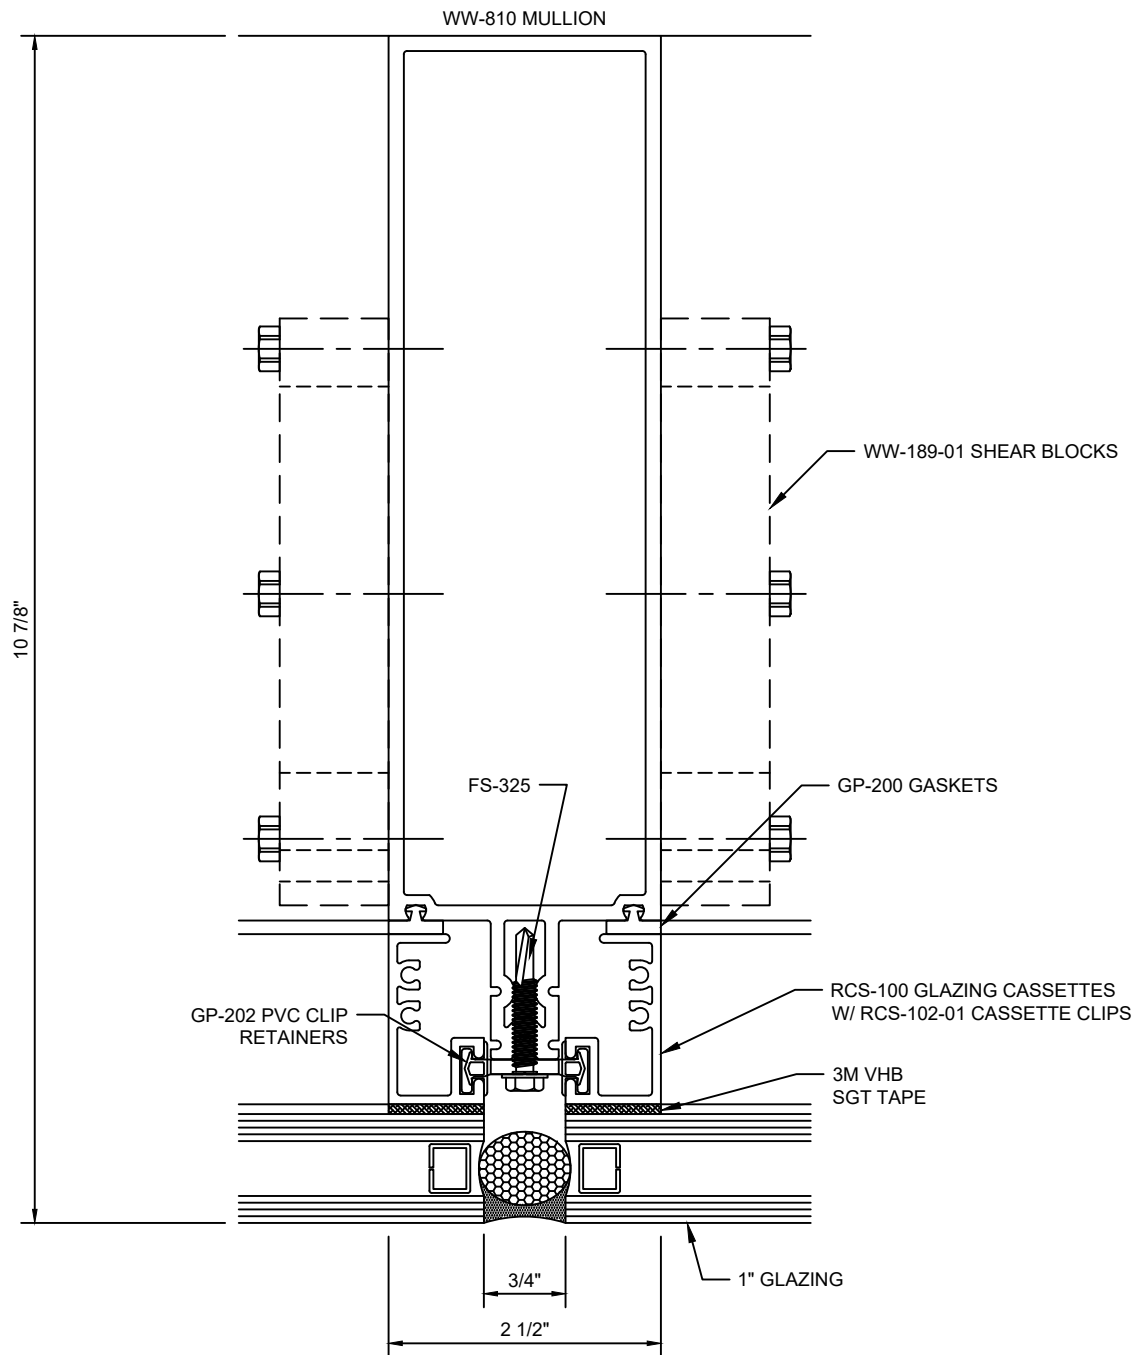

Reliance™ Cassette
Vertical Mullion - V1142