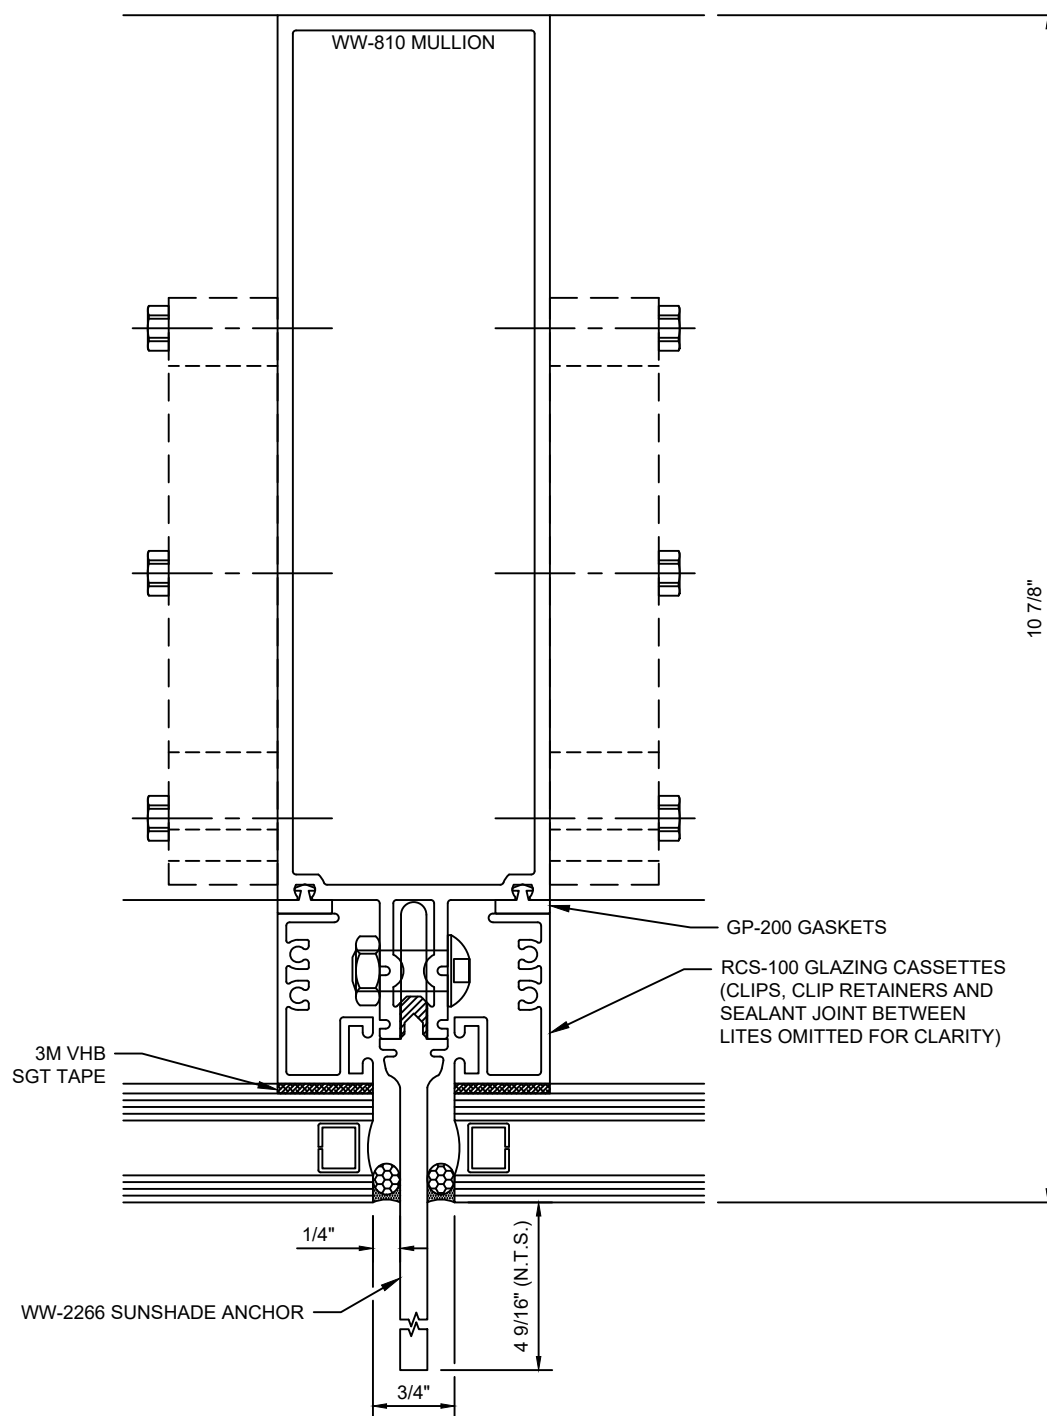

Reliance™ Cassette
Vertical Mullion w/ Sunshade Anchor - V1144