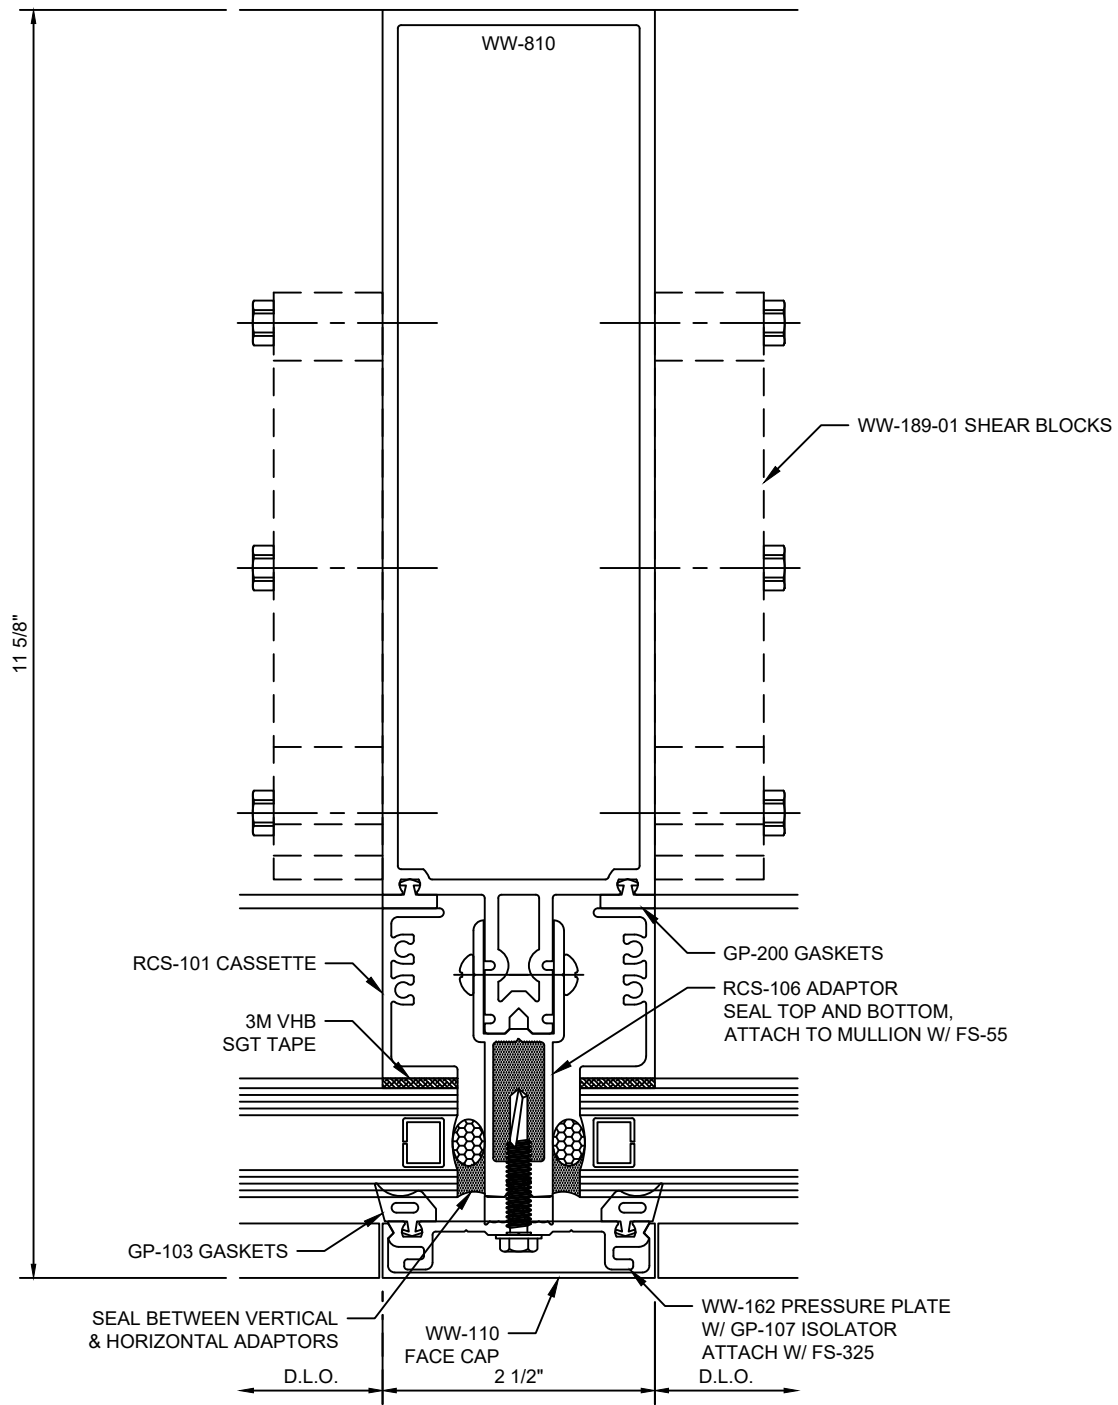

# Reliance™ Cassette Jamb Vertical - V1141

**Reliance™ Cassette**  
**Vertical Mullion w/ Sunshade Anchor - V1144**

**Reliance™ Cassette**  
**Vertical Mullion at Splice - V1145**

**Reliance™ Cassette**  
**Vertical Mullion - V1152**