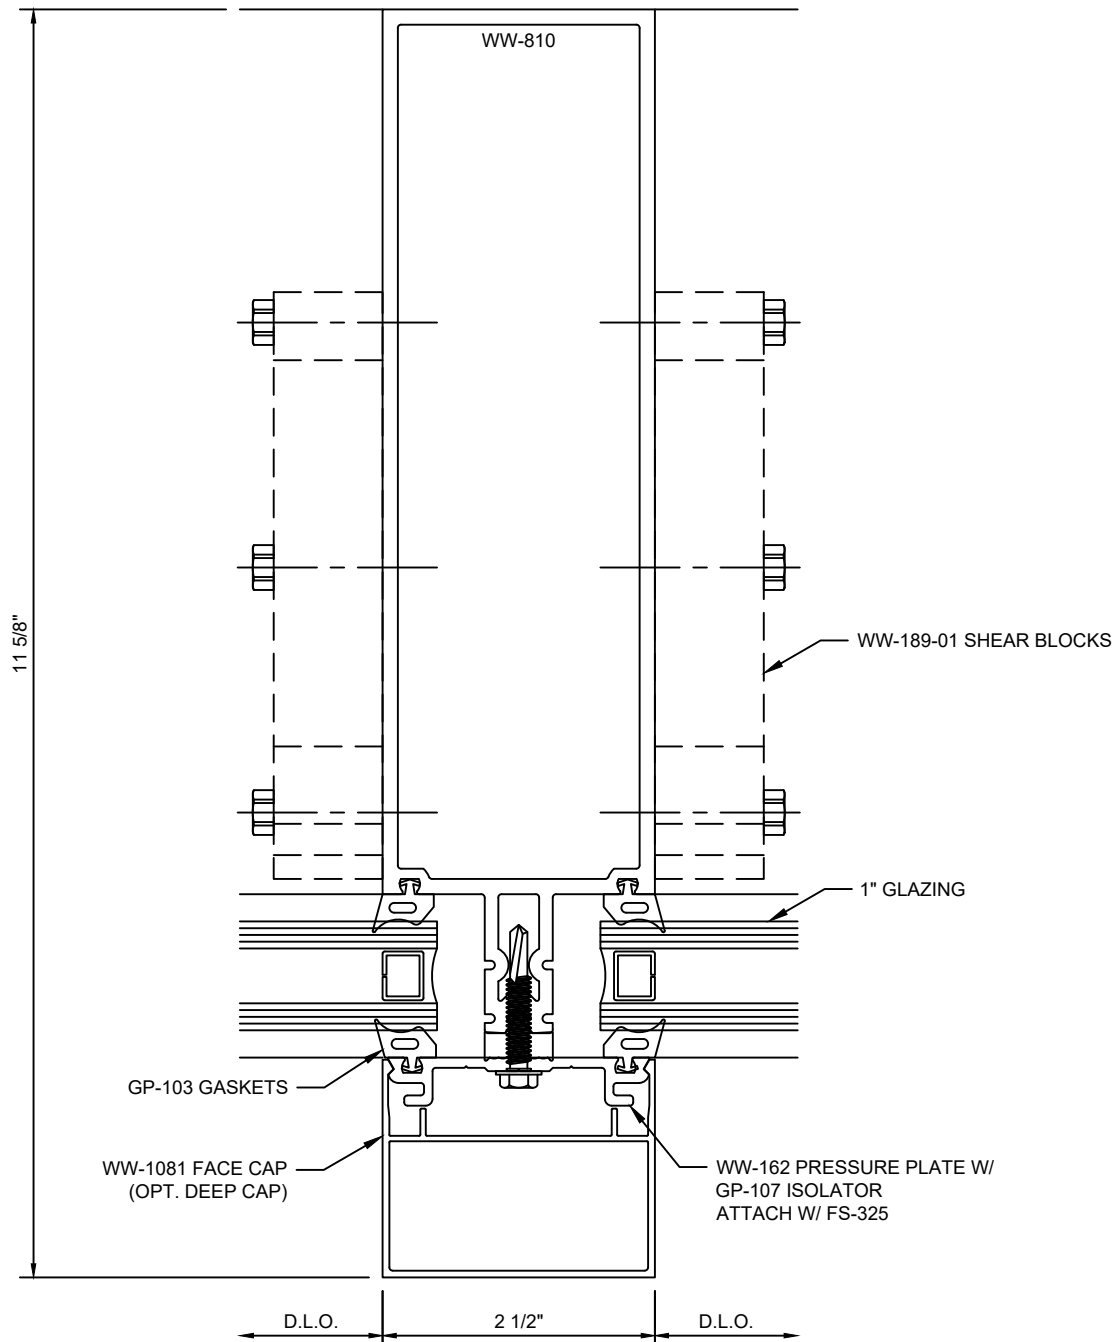

Reliance™ Curtain Wall
Vertical Mullion - V1154