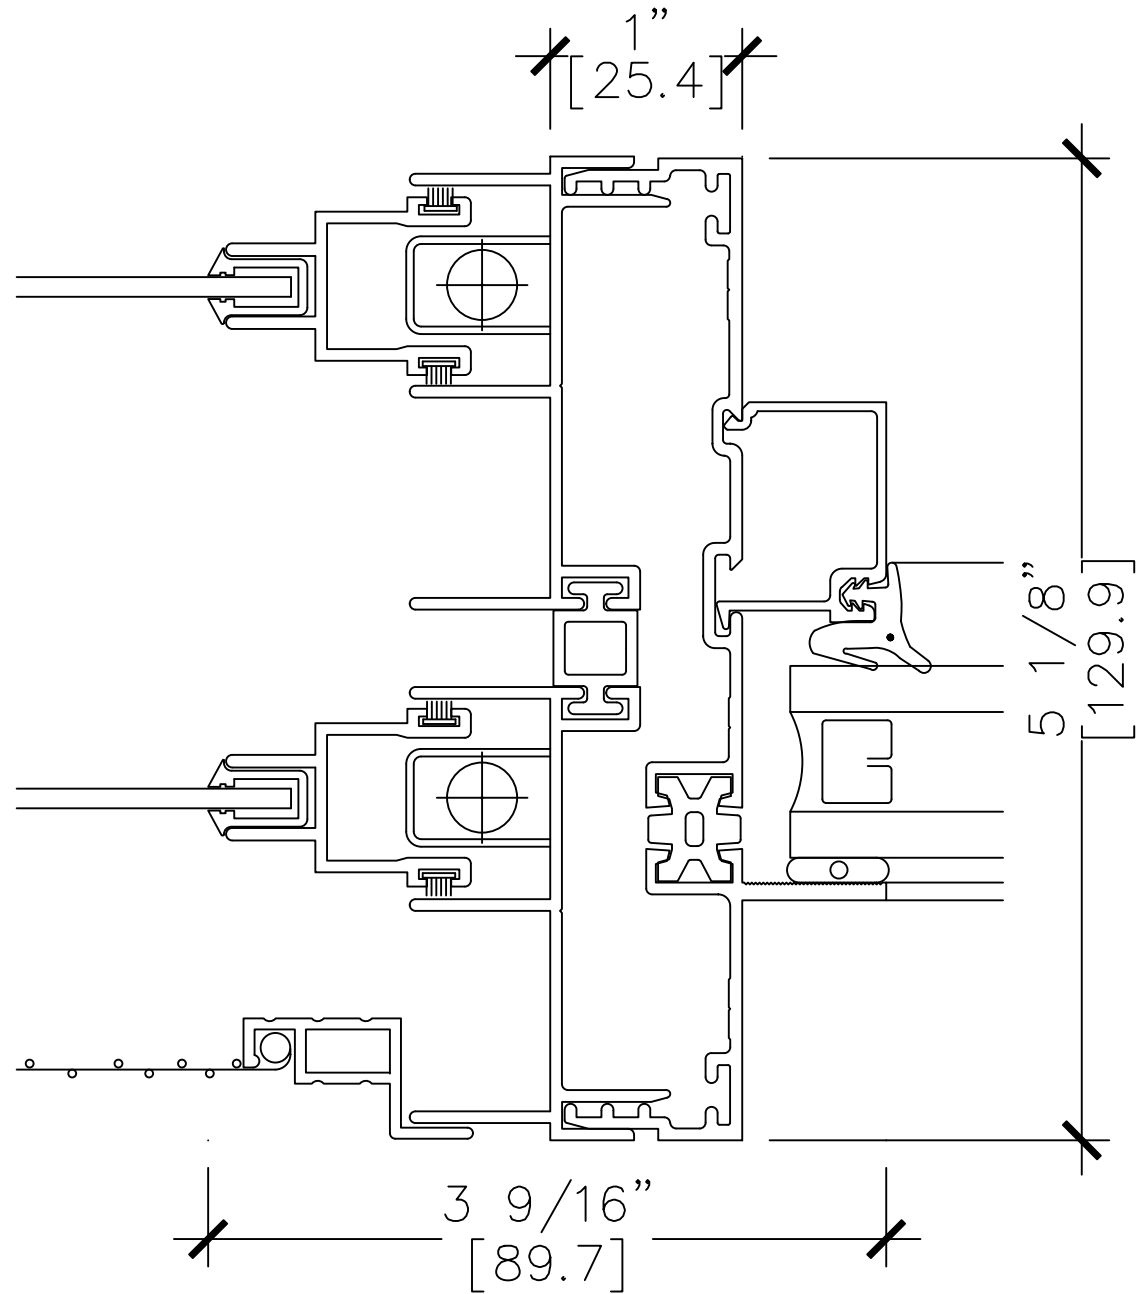

5100 Series

4-TRACK VERTICAL HUNG WINDOW
ANSI/AAMA 101-- DH-DW-HC70

OPTION 1

1 5/8" Head Frame

2 Interlock Frame

3 Sill Frame

4 Operable Sash
5/8" Jamb Frame

5 Operable Sash
5/8" Jamb Frame

5100 Series

4-TRACK VERTICAL HUNG WINDOW
ANSI/AAMA 101-- DH-DW-HC70

18 Fixed Head Detail

19 Intermediate Horizontal Mullion

20 Fixed Sill Detail
[Rainscreen Sill]

OPTION 2

Phone: 1-866-OLDCASTLE (653-2278)
Web Address: www.oldcastlebe.com

7 1" Split Mullion
Lower Sash Vertical Split

8 Double Hung Beside Fixed
Upper Sash Vertical Split

9 Double Hung Beside Fixed Lower Sash Vertical Split

6 1" Split Mullion Upper Sash Vertical Split

5100 Series

10 Double Hung
above Fixed

11 Fixed above
Double Hung

12 3/4" Fixed Frame

13 1" Split Mullion Fixed Sash

14 Double Hung Beside Fixed Upper Sash Vertical Snap

14 Operable Sash with Double Split Mullion

15 Double Hung Beside Fixed Lower Sash Vertical Split