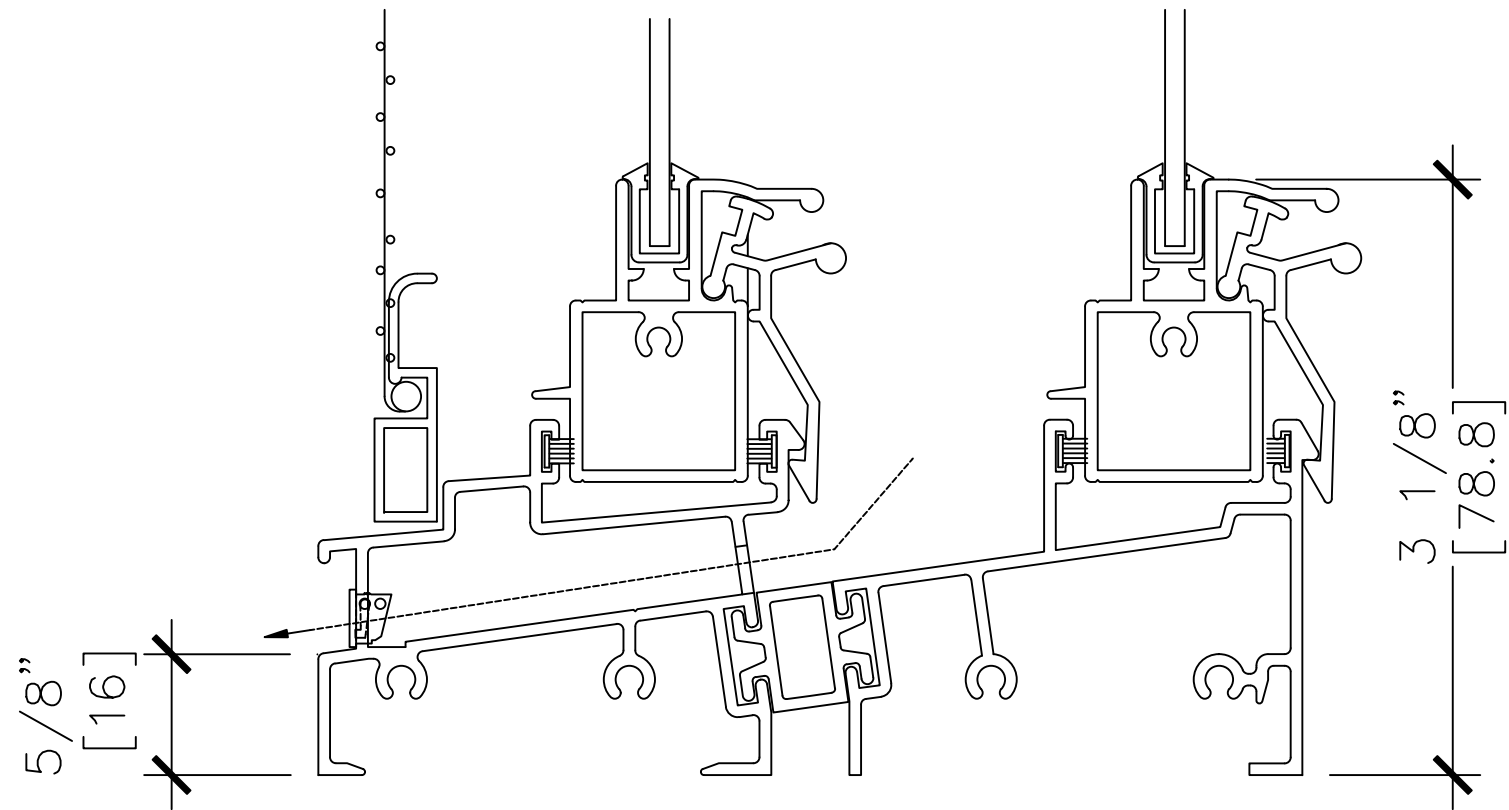

5100 Series

4-TRACK VERTICAL HUNG WINDOW
ANSI/AAMA 101-- DH-DW-HC70

OPTION 1

1 5/8" Head Frame

2 Interlock Frame

3 Sill Frame

4 Operable Sash
5/8" Jamb Frame

5 Operable Sash
5/8" Jamb Frame

5100 Series

4-TRACK VERTICAL HUNG WINDOW
ANSI/AAMA 101-- DH-DW-HC70

18 Fixed Head Detail

19 Intermediate Horizontal Mullion

20 Fixed Sill Detail
[Rainscreen Sill]

OPTION 2

Phone: 1-866-OLDCASTLE (653-2278)
Web Address: www.oldcastlebe.com

7 1" Split Mullion
Lower Sash Vertical Split

8 Double Hung Beside Fixed
Upper Sash Vertical Split

9 Double Hung Beside Fixed Lower Sash Vertical Split

6 1" Split Mullion Upper Sash Vertical Split

5100 Series