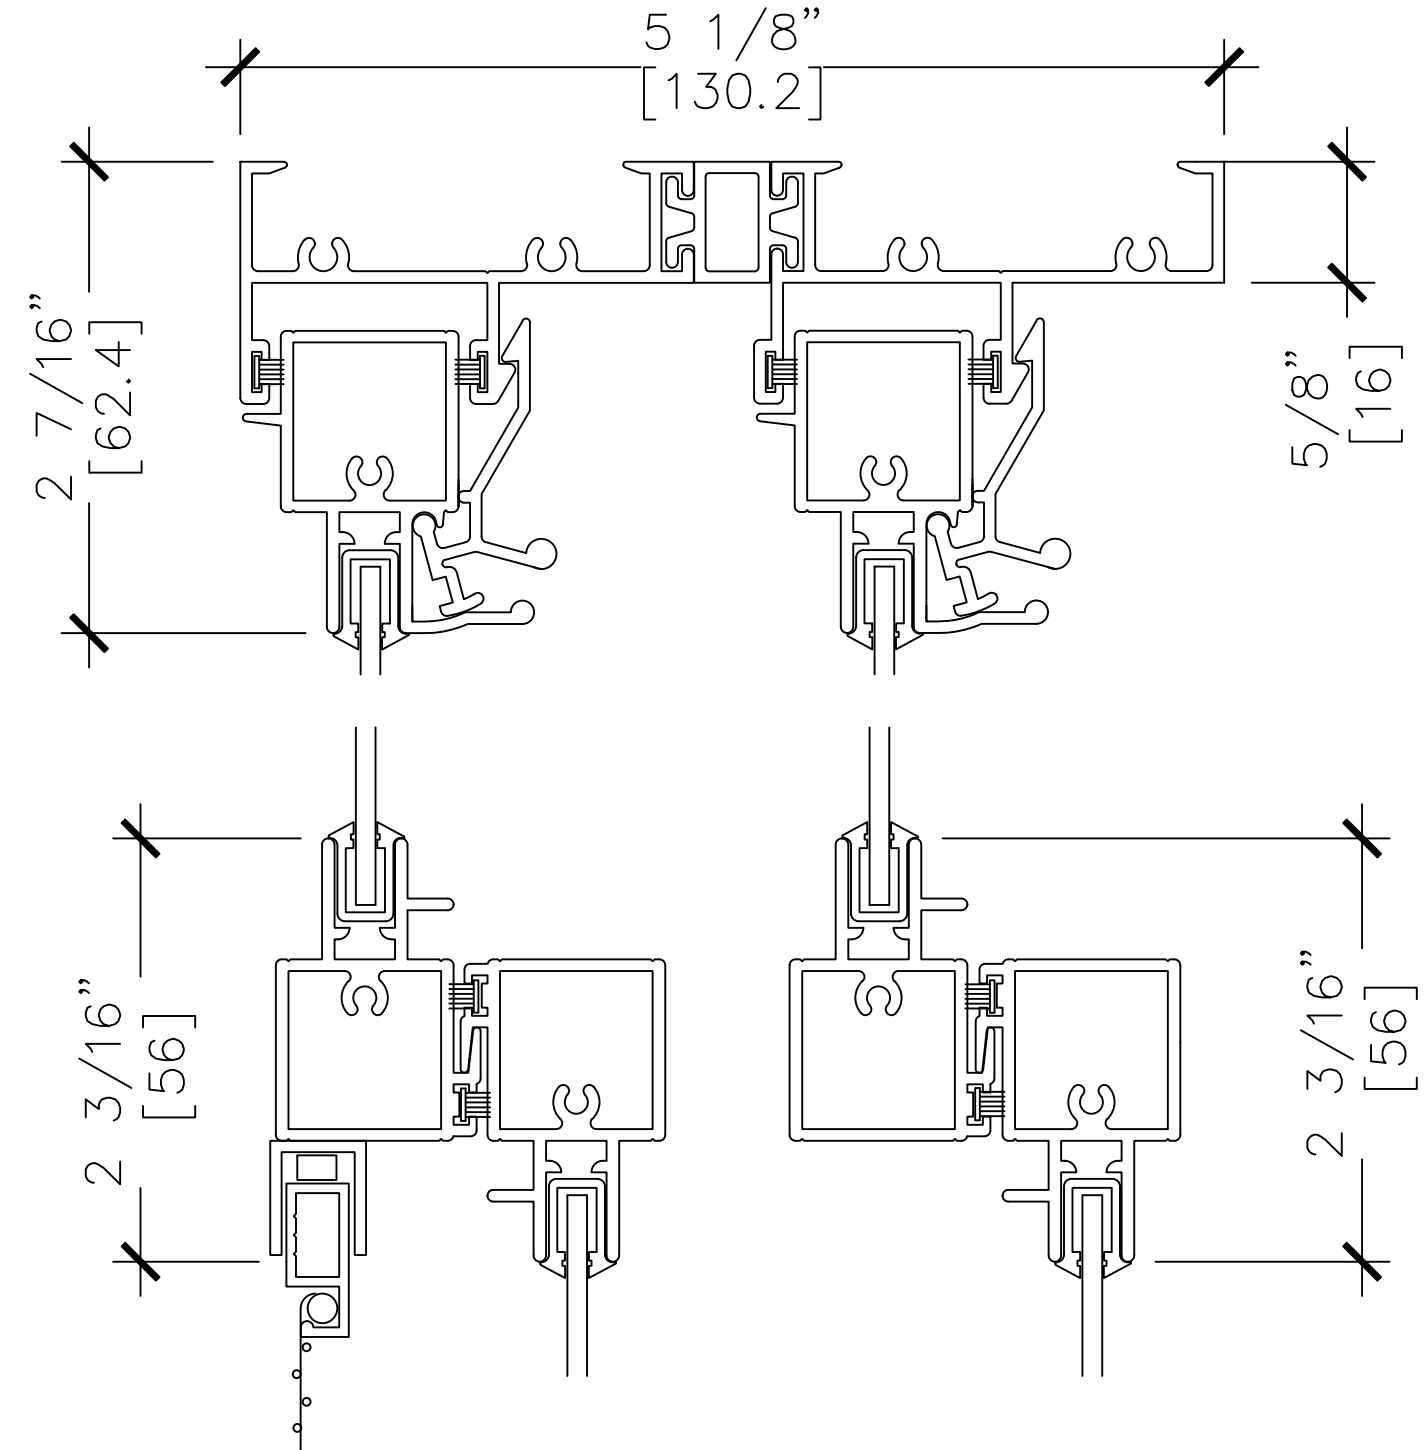

5100 Series

4-TRACK VERTICAL HUNG WINDOW
ANSI/AAMA 101-- DH-DW-HC70

OPTION 1

1 5/8" Head Frame

2 Interlock Frame

3 Sill Frame

4 Operable Sash
5/8" Jamb Frame

5 Operable Sash
5/8" Jamb Frame

5100 Series

4-TRACK VERTICAL HUNG WINDOW
ANSI/AAMA 101-- DH-DW-HC70

18 Fixed Head Detail

19 Intermediate Horizontal Mullion

20 Fixed Sill Detail
[Rainscreen Sill]

OPTION 2

Phone: 1-866-OLDCASTLE (653-2278)
Web Address: www.oldcastlebe.com

7 1" Split Mullion
Lower Sash Vertical Split

8 Double Hung Beside Fixed
Upper Sash Vertical Split

9 Double Hung Beside Fixed Lower Sash Vertical Split

6 1" Split Mullion Upper Sash Vertical Split

5100 Series

10 Double Hung
above Fixed

11 Fixed above
Double Hung

12 3/4" Fixed Frame

13 1" Split Mullion Fixed Sash

14 Double Hung Beside Fixed Upper Sash Vertical Snap

14 Operable Sash with Double Split Mullion

15 Double Hung Beside Fixed Lower Sash Vertical Split