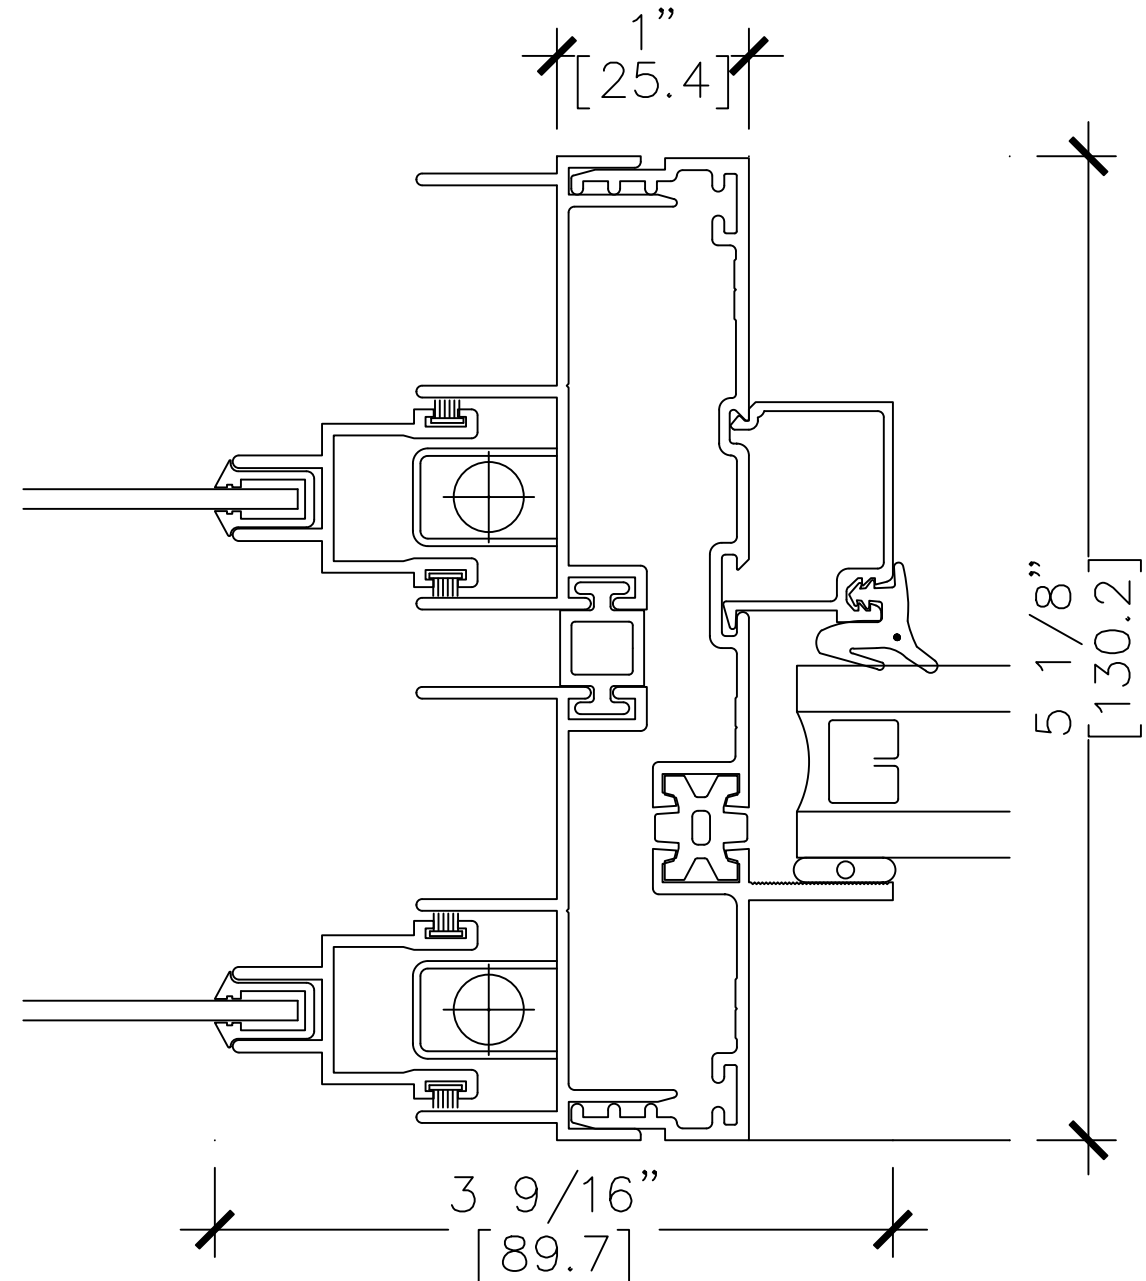

5100 Series

4-TRACK VERTICAL HUNG WINDOW
ANSI/AAMA 101-- DH-DW-HC70

OPTION 1

1 5/8" Head Frame

2 Interlock Frame

3 Sill Frame

4 Operable Sash
5/8" Jamb Frame

5 Operable Sash
5/8" Jamb Frame

5100 Series

4-TRACK VERTICAL HUNG WINDOW
ANSI/AAMA 101-- DH-DW-HC70

18 Fixed Head Detail

19 Intermediate Horizontal Mullion

20 Fixed Sill Detail
[Rainscreen Sill]

OPTION 2

Phone: 1-866-OLDCASTLE (653-2278)
Web Address: www.oldcastlebe.com

7 1" Split Mullion
Lower Sash Vertical Split

8 Double Hung Beside Fixed
Upper Sash Vertical Split

9 Double Hung Beside Fixed Lower Sash Vertical Split

6 1" Split Mullion Upper Sash Vertical Split

5100 Series