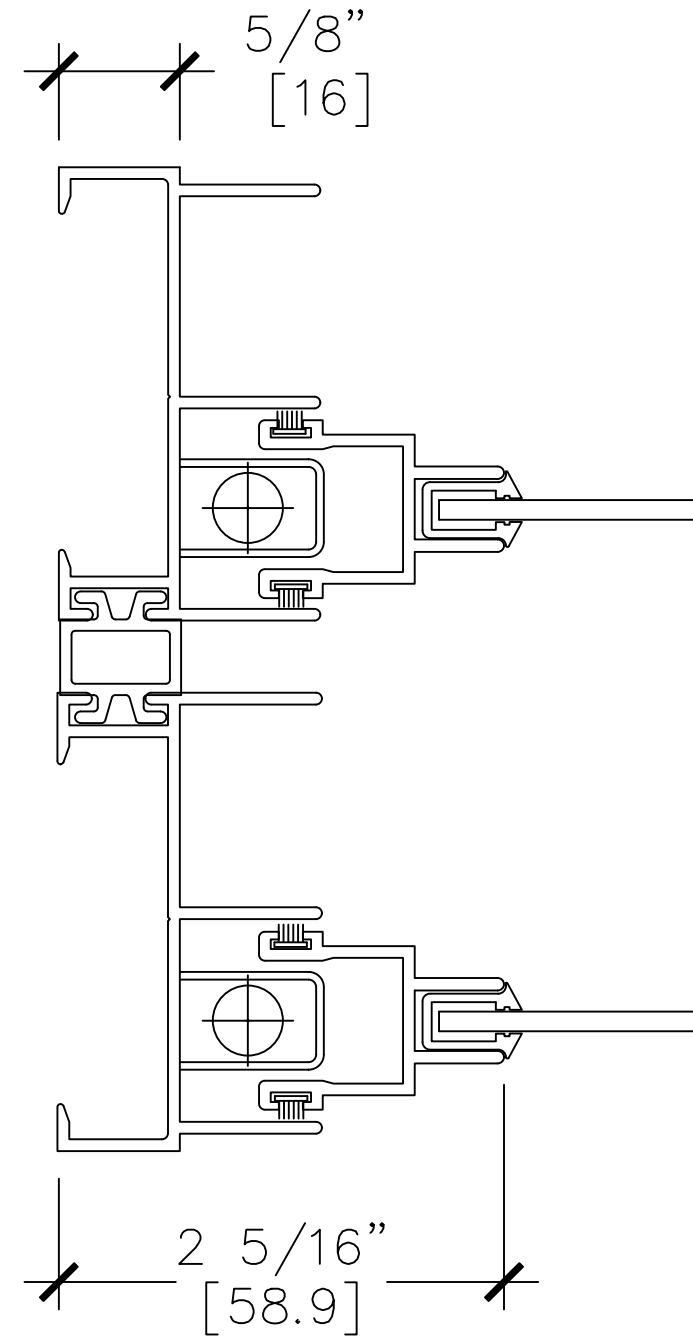

5100 Series

4-TRACK VERTICAL HUNG WINDOW
ANSI/AAMA 101-- DH-DW-HC70

OPTION 1

1 5/8" Head Frame

2 Interlock Frame

3 Sill Frame

4 Operable Sash
5/8" Jamb Frame

5 Operable Sash
5/8" Jamb Frame

5100 Series

4-TRACK VERTICAL HUNG WINDOW
ANSI/AAMA 101-- DH-DW-HC70

18 Fixed Head Detail

19 Intermediate Horizontal Mullion

20 Fixed Sill Detail
[Rainscreen Sill]

OPTION 2

Phone: 1-866-OLDCASTLE (653-2278)
Web Address: www.oldcastlebe.com

7 1" Split Mullion
Lower Sash Vertical Split

8 Double Hung Beside Fixed
Upper Sash Vertical Split

9 Double Hung Beside Fixed Lower Sash Vertical Split

6 1" Split Mullion Upper Sash Vertical Split

5100 Series