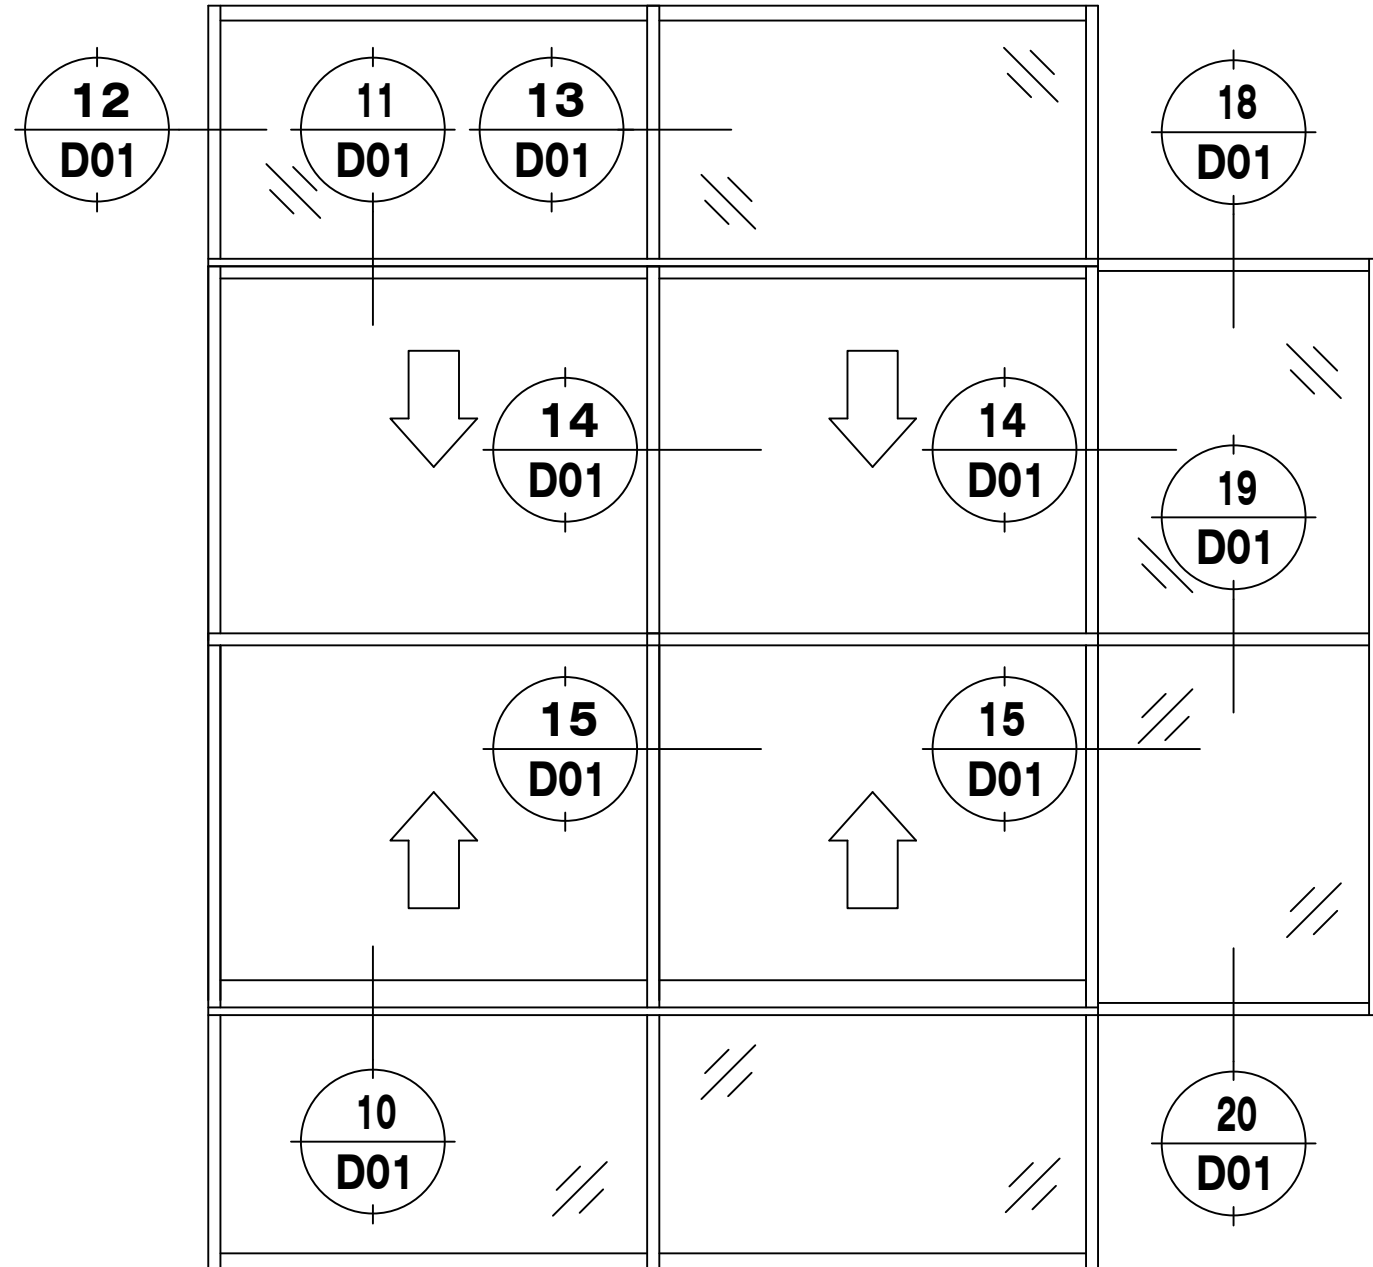

7 1" Split Mullion
Lower Sash Vertical Split

8 Double Hung Beside Fixed
Upper Sash Vertical Split

9 Double Hung Beside Fixed Lower Sash Vertical Split

6 1" Split Mullion Upper Sash Vertical Split

5100 Series

4-TRACK VERTICAL HUNG WINDOW
ANSI/AAMA 101-- DH-DW-HC70

OPTION 3

18 Fixed Head Detail

19 Intermediate Horizontal Mullion

20 Fixed Sill Detail
[Rainscreen Sill]

Phone: 1-866-OLDCASTLE (653-2278)
Web Address: www.oldcastlebe.com

10 Double Hung
above Fixed

11 Fixed above
Double Hung

12 3/4" Fixed Frame

13 1" Split Mullion Fixed Sash

14 Double Hung Beside Fixed Upper Sash Vertical Snap

14 Operable Sash with Double Split Mullion

15 Double Hung Beside Fixed Lower Sash Vertical Split

15 Operable Sash with Double Split Mullion