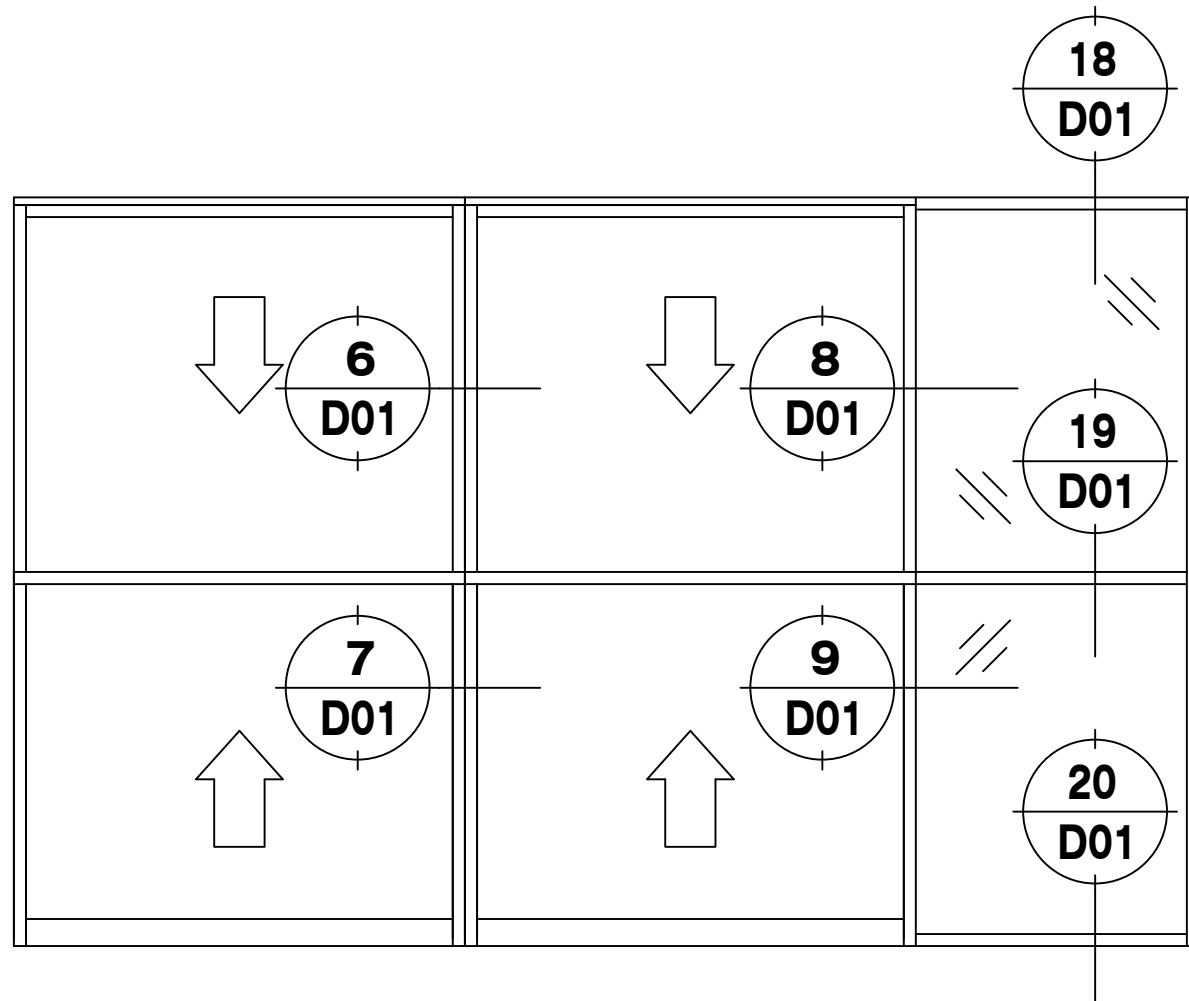

5100 Series

4-TRACK VERTICAL HUNG WINDOW
ANSI/AAMA 101-- DH-DW-HC70

OPTION 1

1 5/8" Head Frame

2 Interlock Frame

3 Sill Frame

4 Operable Sash
5/8" Jamb Frame

5 Operable Sash
5/8" Jamb Frame

5100 Series

4-TRACK VERTICAL HUNG WINDOW
ANSI/AAMA 101-- DH-DW-HC70

18 Fixed Head Detail

19 Intermediate Horizontal Mullion

20 Fixed Sill Detail
[Rainscreen Sill]

OPTION 2

Phone: 1-866-OLDCASTLE (653-2278)
Web Address: www.oldcastlebe.com

7 1" Split Mullion
Lower Sash Vertical Split

8 Double Hung Beside Fixed
Upper Sash Vertical Split

9 Double Hung Beside Fixed Lower Sash Vertical Split

6 1" Split Mullion Upper Sash Vertical Split

5100 Series

10 Double Hung
above Fixed

11 Fixed above
Double Hung

12 3/4" Fixed Frame

13 1" Split Mullion Fixed Sash

14 Double Hung Beside Fixed Upper Sash Vertical Snap

14 Operable Sash with Double Split Mullion

15 Double Hung Beside Fixed Lower Sash Vertical Split