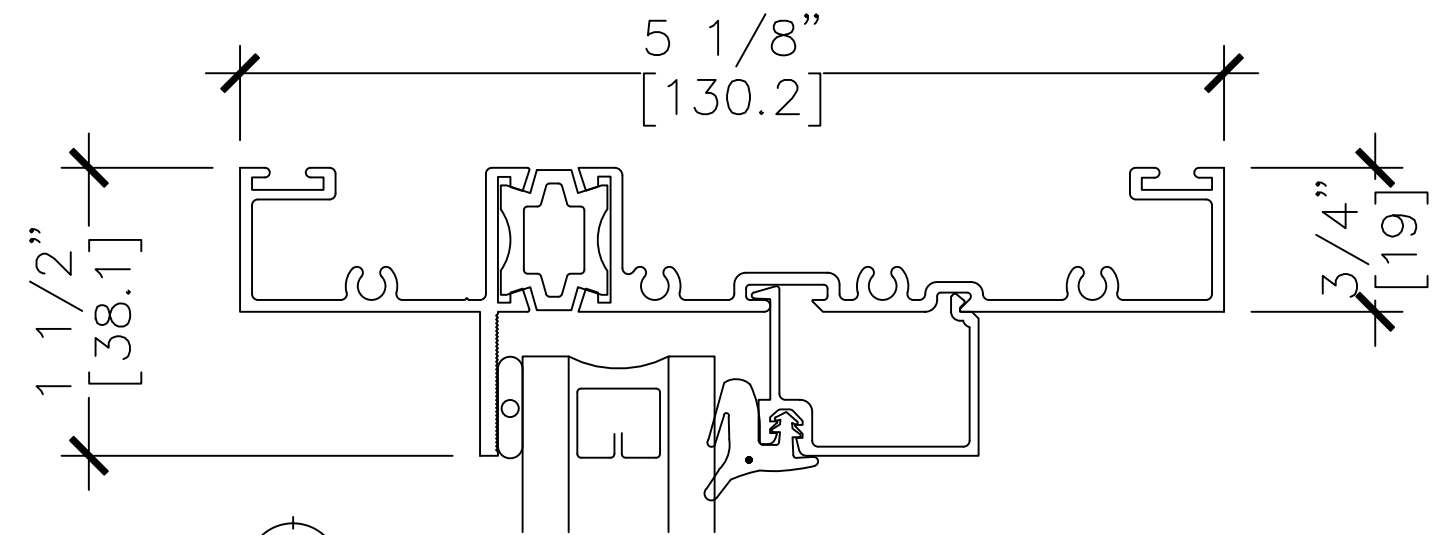

5100 Series

4-TRACK VERTICAL HUNG WINDOW
ANSI/AAMA 101-- DH-DW-HC70

OPTION 1

1 5/8" Head Frame

2 Interlock Frame

3 Sill Frame

4 Operable Sash
5/8" Jamb Frame

5 Operable Sash
5/8" Jamb Frame

5100 Series

4-TRACK VERTICAL HUNG WINDOW
ANSI/AAMA 101-- DH-DW-HC70

18 Fixed Head Detail

19 Intermediate Horizontal Mullion

20 Fixed Sill Detail
[Rainscreen Sill]

OPTION 2

Phone: 1-866-OLDCASTLE (653-2278)
Web Address: www.oldcastlebe.com

7 1" Split Mullion
Lower Sash Vertical Split

8 Double Hung Beside Fixed
Upper Sash Vertical Split

9 Double Hung Beside Fixed Lower Sash Vertical Split

6 1" Split Mullion Upper Sash Vertical Split

5100 Series