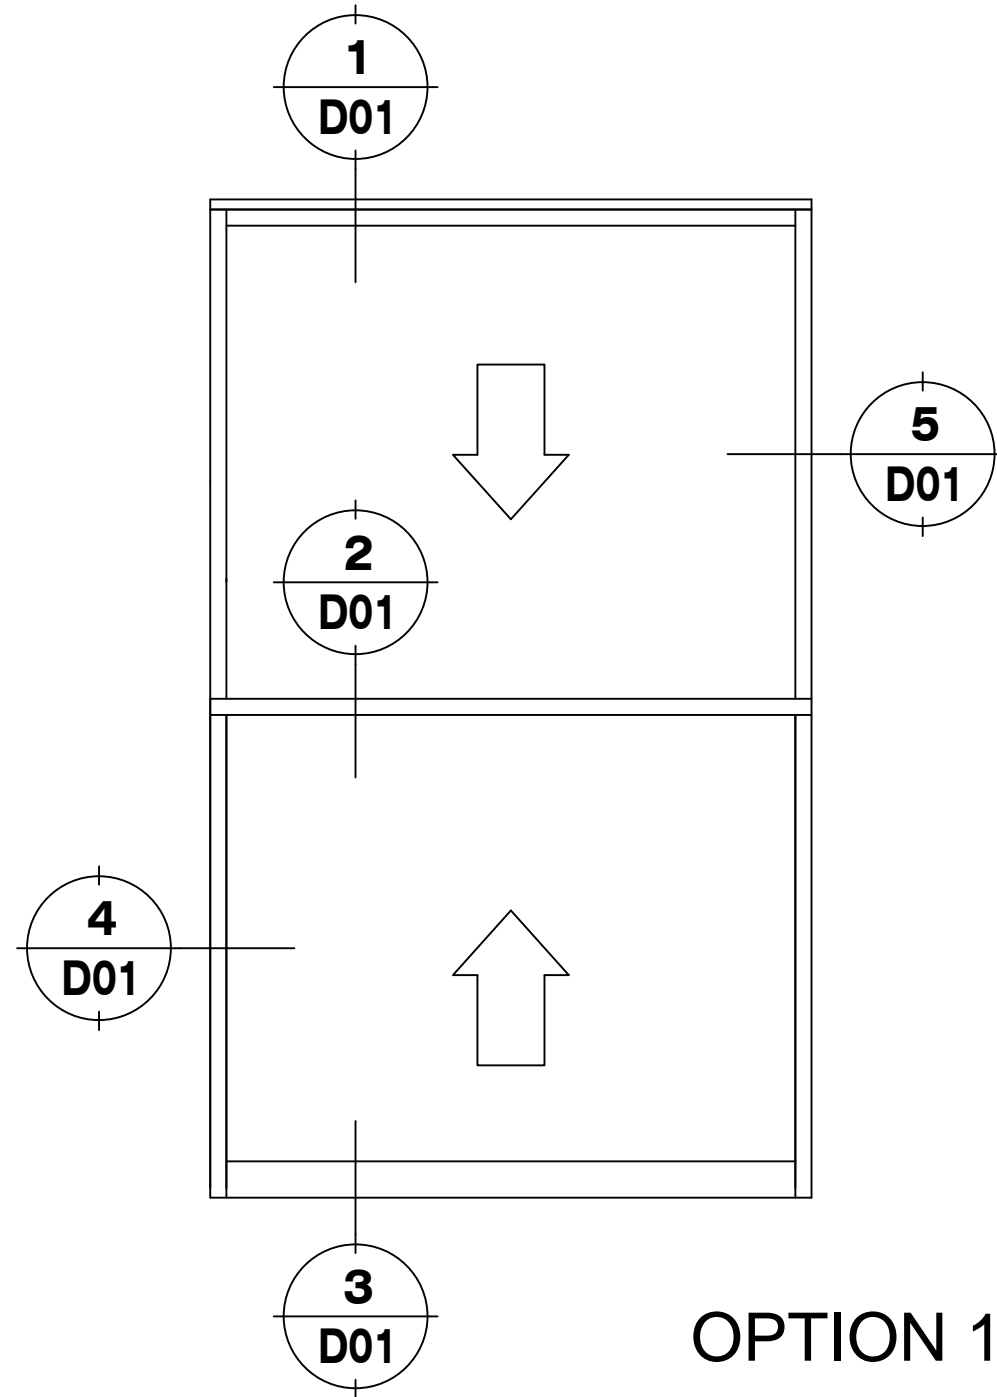

5100 Series

4-TRACK VERTICAL HUNG WINDOW
ANSI/AAMA 101-- DH-DW-HC70

OPTION 1

1 5/8" Head Frame

2 Interlock Frame

3 Sill Frame

4 Operable Sash
5/8" Jamb Frame

5 Operable Sash
5/8" Jamb Frame

5100 Series

4-TRACK VERTICAL HUNG WINDOW
ANSI/AAMA 101-- DH-DW-HC70

18 Fixed Head Detail

19 Intermediate Horizontal Mullion

20 Fixed Sill Detail
[Rainscreen Sill]

OPTION 2

Phone: 1-866-OLDCASTLE (653-2278)
Web Address: www.oldcastlebe.com

7 1" Split Mullion
Lower Sash Vertical Split

8 Double Hung Beside Fixed
Upper Sash Vertical Split

9 Double Hung Beside Fixed Lower Sash Vertical Split

6 1" Split Mullion Upper Sash Vertical Split

5100 Series

10 Double Hung
above Fixed

11 Fixed above
Double Hung

12 3/4" Fixed Frame

13 1" Split Mullion Fixed Sash

14 Double Hung Beside Fixed Upper Sash Vertical Snap

14 Operable Sash with Double Split Mullion

15 Double Hung Beside Fixed Lower Sash Vertical Split