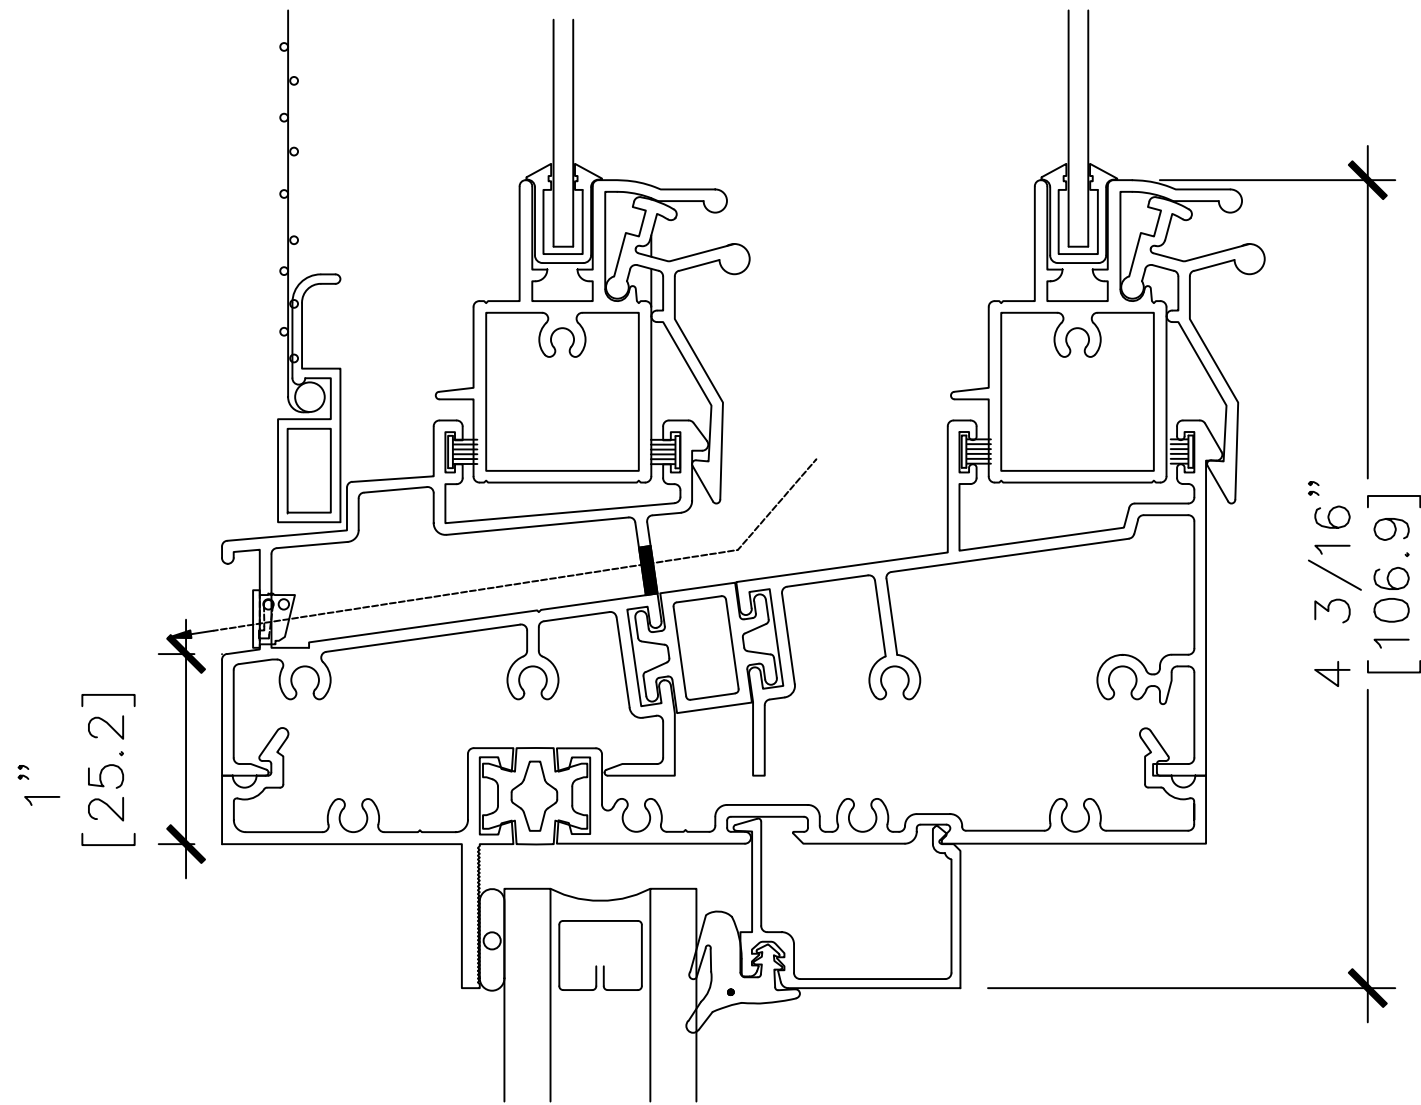

7 1" Split Mullion
Lower Sash Vertical Split

8 Double Hung Beside Fixed
Upper Sash Vertical Split

9 Double Hung Beside Fixed Lower Sash Vertical Split

6 1" Split Mullion Upper Sash Vertical Split

5100 Series

4-TRACK VERTICAL HUNG WINDOW
ANSI/AAMA 101-- DH-DW-HC70

OPTION 3

18 Fixed Head Detail

19 Intermediate Horizontal Mullion

20 Fixed Sill Detail
[Rainscreen Sill]

Phone: 1-866-OLDCASTLE (653-2278)
Web Address: www.oldcastlebe.com

10 Double Hung
above Fixed

11 Fixed above
Double Hung

12 3/4" Fixed Frame

13 1" Split Mullion Fixed Sash

14 Double Hung Beside Fixed Upper Sash Vertical Snap

14 Operable Sash with Double Split Mullion

15 Double Hung Beside Fixed Lower Sash Vertical Split