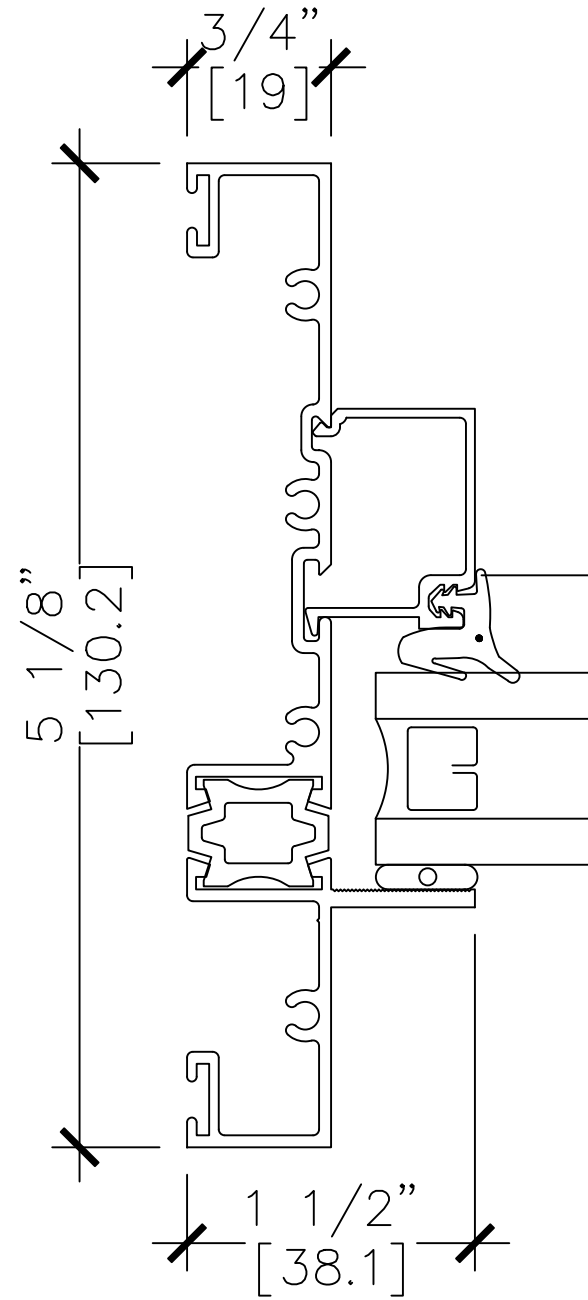

5100 Series

4-TRACK VERTICAL HUNG WINDOW
ANSI/AAMA 101-- DH-DW-HC70

OPTION 1

1 5/8" Head Frame

2 Interlock Frame

3 Sill Frame

4 Operable Sash
5/8" Jamb Frame

5 Operable Sash
5/8" Jamb Frame

7 1" Split Mullion
Lower Sash Vertical Split

8 Double Hung Beside Fixed
Upper Sash Vertical Split

9 Double Hung Beside Fixed Lower Sash Vertical Split

6 1" Split Mullion Upper Sash Vertical Split

5100 Series

4-TRACK VERTICAL HUNG WINDOW
ANSI/AAMA 101-- DH-DW-HC70

OPTION 3

18 Fixed Head Detail

19 Intermediate Horizontal Mullion

20 Fixed Sill Detail
[Rainscreen Sill]

Phone: 1-866-OLDCASTLE (653-2278)
Web Address: www.oldcastlebe.com

10 Double Hung
above Fixed

11 Fixed above
Double Hung

12 3/4" Fixed Frame

13 1" Split Mullion Fixed Sash

14 Double Hung Beside Fixed Upper Sash Vertical Snap

14 Operable Sash with Double Split Mullion

15 Double Hung Beside Fixed Lower Sash Vertical Split