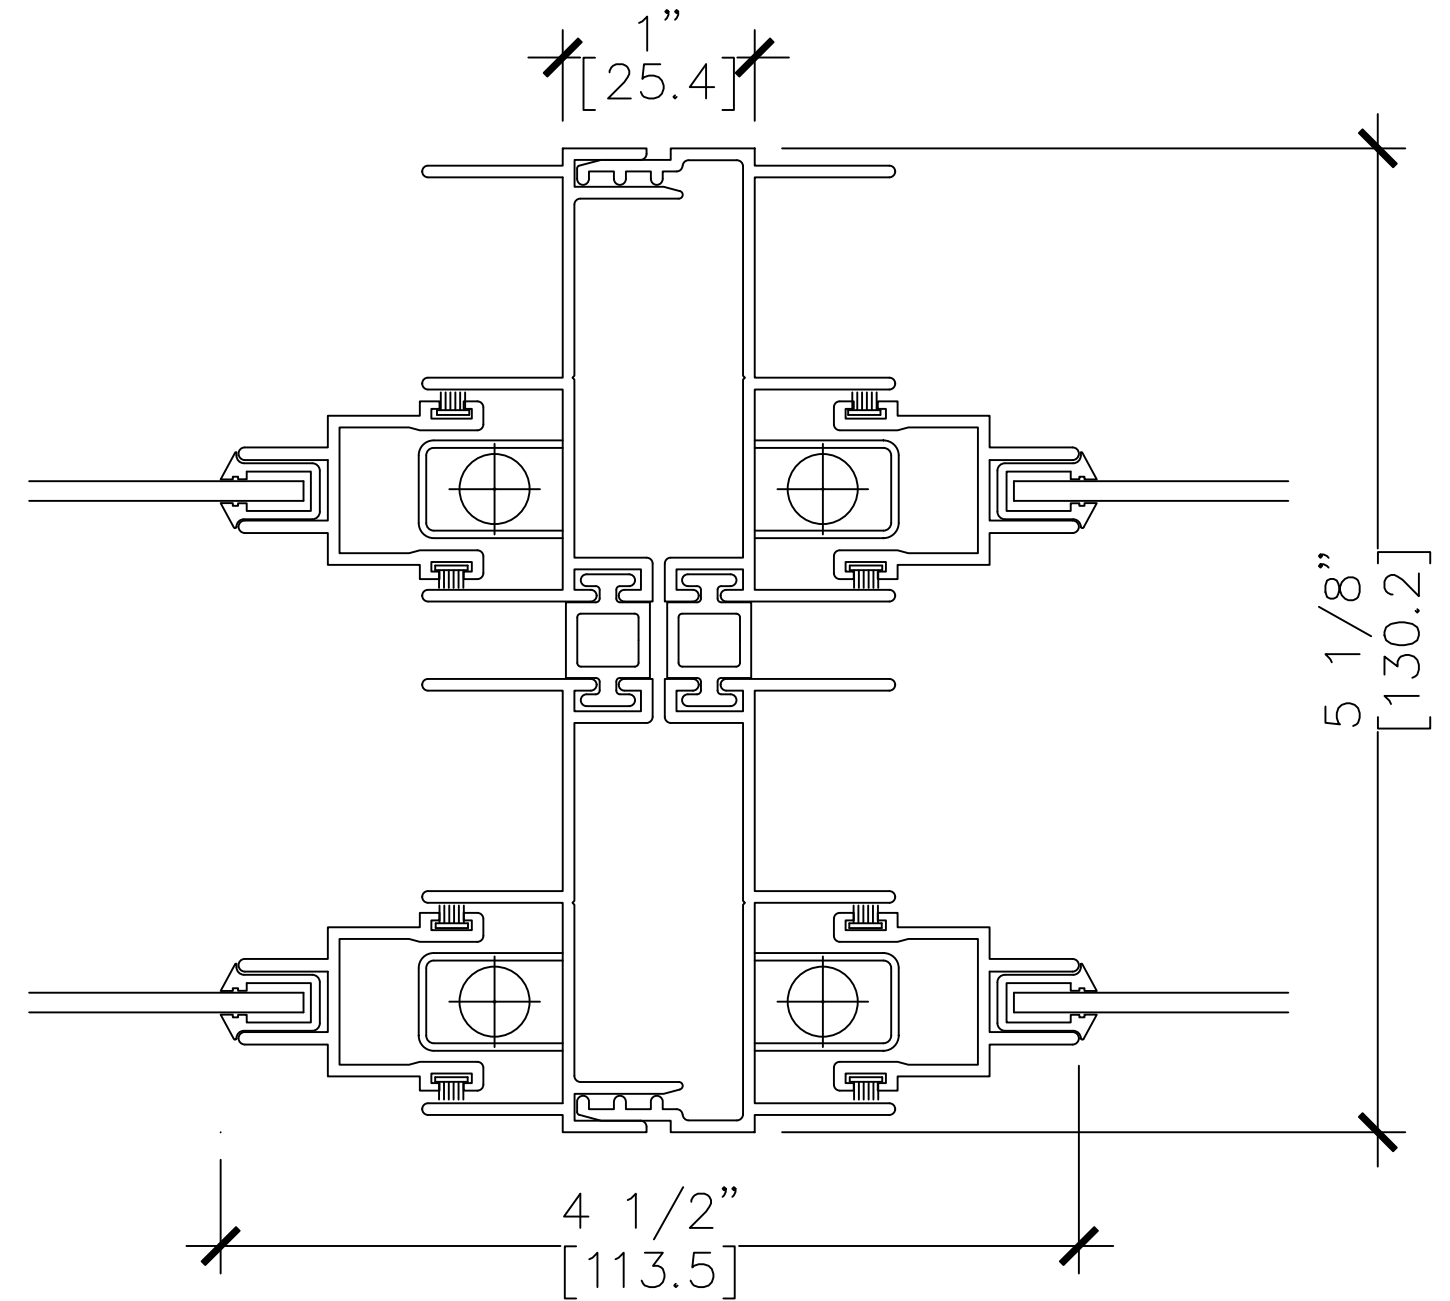

5100 Series

4-TRACK VERTICAL HUNG WINDOW
ANSI/AAMA 101-- DH-DW-HC70

OPTION 1

1 5/8" Head Frame

2 Interlock Frame

3 Sill Frame

4 Operable Sash
5/8" Jamb Frame

5 Operable Sash
5/8" Jamb Frame

7 1" Split Mullion
Lower Sash Vertical Split

8 Double Hung Beside Fixed
Upper Sash Vertical Split

9 Double Hung Beside Fixed Lower Sash Vertical Split

6 1" Split Mullion Upper Sash Vertical Split

5100 Series