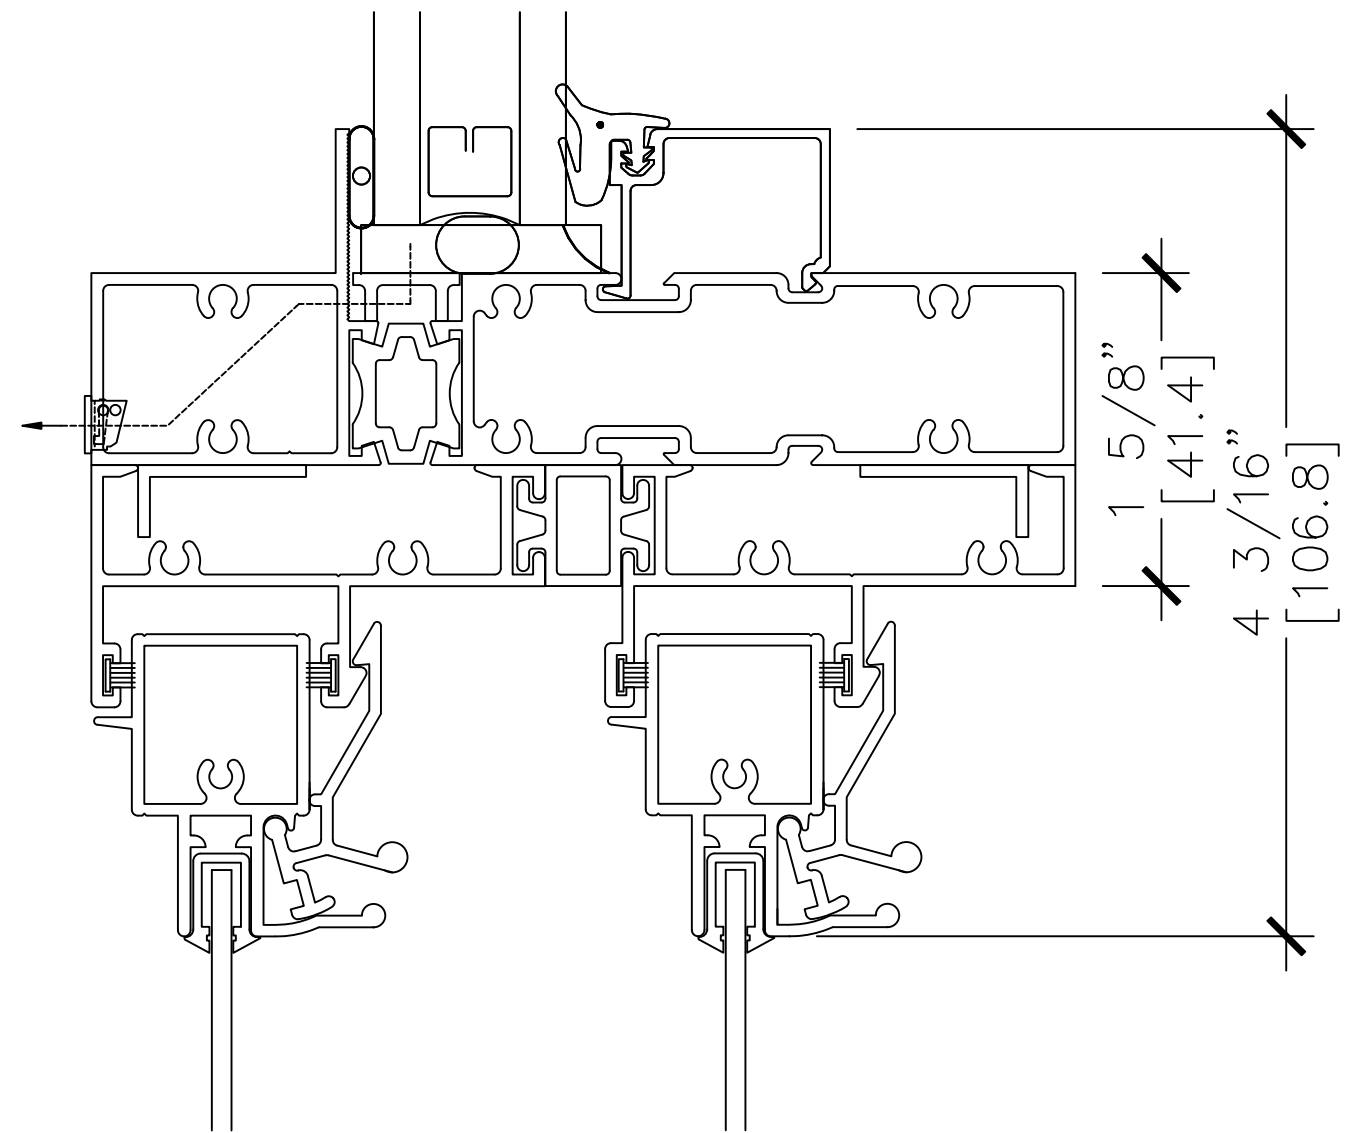

7 1" Split Mullion
Lower Sash Vertical Split

8 Double Hung Beside Fixed
Upper Sash Vertical Split

9 Double Hung Beside Fixed Lower Sash Vertical Split

6 1" Split Mullion Upper Sash Vertical Split

5100 Series

4-TRACK VERTICAL HUNG WINDOW
ANSI/AAMA 101-- DH-DW-HC70

OPTION 3

18 Fixed Head Detail

19 Intermediate Horizontal Mullion

20 Fixed Sill Detail
[Rainscreen Sill]

Phone: 1-866-OLDCASTLE (653-2278)
Web Address: www.oldcastlebe.com

10 Double Hung
above Fixed

11 Fixed above
Double Hung

12 3/4" Fixed Frame

13 1" Split Mullion Fixed Sash

14 Double Hung Beside Fixed Upper Sash Vertical Snap

14 Operable Sash with Double Split Mullion

15 Double Hung Beside Fixed Lower Sash Vertical Split