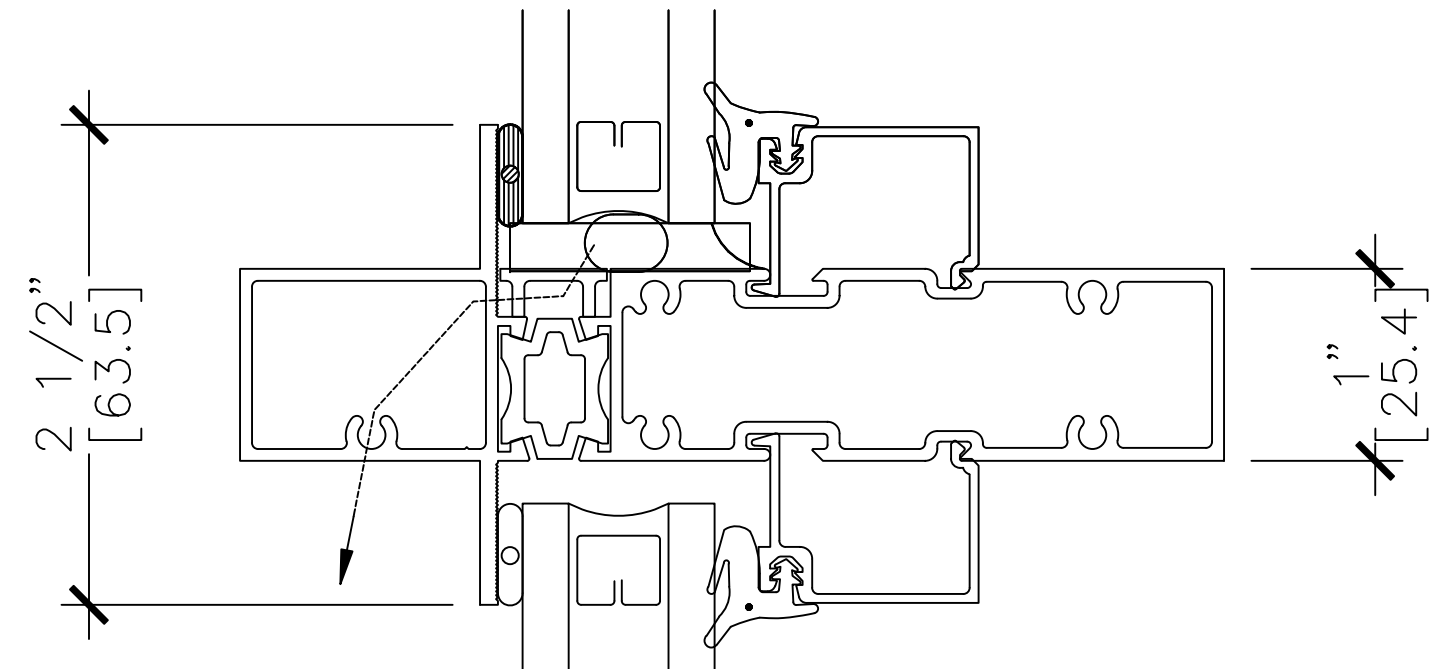

5100 Series

4-TRACK VERTICAL HUNG WINDOW
ANSI/AAMA 101-- DH-DW-HC70

OPTION 1

1 5/8" Head Frame

2 Interlock Frame

3 Sill Frame

4 Operable Sash
5/8" Jamb Frame

5 Operable Sash
5/8" Jamb Frame

5100 Series

4-TRACK VERTICAL HUNG WINDOW
ANSI/AAMA 101-- DH-DW-HC70

18 Fixed Head Detail

19 Intermediate Horizontal Mullion

20 Fixed Sill Detail
[Rainscreen Sill]

OPTION 2

Phone: 1-866-OLDCASTLE (653-2278)
Web Address: www.oldcastlebe.com

7 1" Split Mullion
Lower Sash Vertical Split

8 Double Hung Beside Fixed
Upper Sash Vertical Split

9 Double Hung Beside Fixed Lower Sash Vertical Split

6 1" Split Mullion Upper Sash Vertical Split

5100 Series