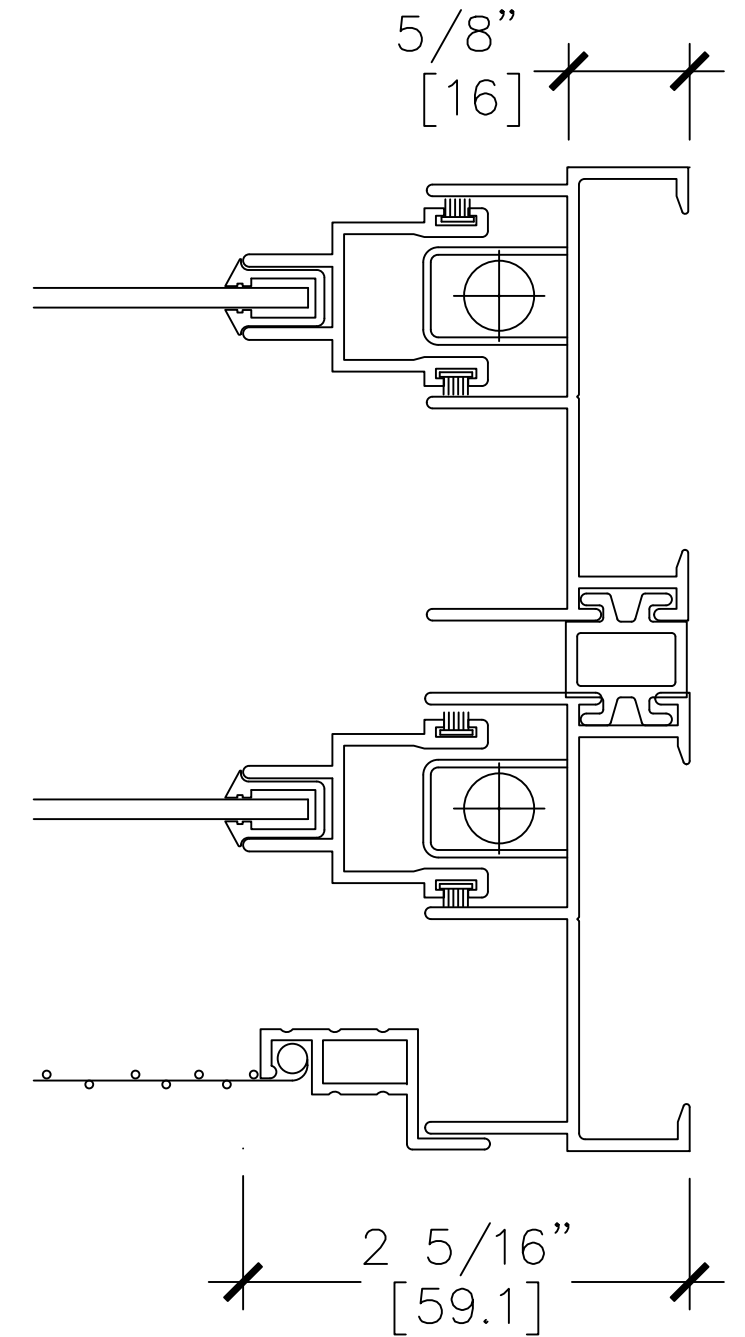

5100 Series

4-TRACK VERTICAL HUNG WINDOW
ANSI/AAMA 101-- DH-DW-HC70

OPTION 1

1 5/8" Head Frame

2 Interlock Frame

3 Sill Frame

4 Operable Sash
5/8" Jamb Frame

5 Operable Sash
5/8" Jamb Frame

5100 Series

4-TRACK VERTICAL HUNG WINDOW
ANSI/AAMA 101-- DH-DW-HC70

18 Fixed Head Detail

19 Intermediate Horizontal Mullion

20 Fixed Sill Detail
[Rainscreen Sill]

OPTION 2

Phone: 1-866-OLDCASTLE (653-2278)
Web Address: www.oldcastlebe.com

7 1" Split Mullion
Lower Sash Vertical Split

8 Double Hung Beside Fixed
Upper Sash Vertical Split

9 Double Hung Beside Fixed Lower Sash Vertical Split

6 1" Split Mullion Upper Sash Vertical Split

5100 Series

10 Double Hung
above Fixed

11 Fixed above
Double Hung

12 3/4" Fixed Frame

13 1" Split Mullion Fixed Sash

14 Double Hung Beside Fixed Upper Sash Vertical Snap

14 Operable Sash with Double Split Mullion

15 Double Hung Beside Fixed Lower Sash Vertical Split