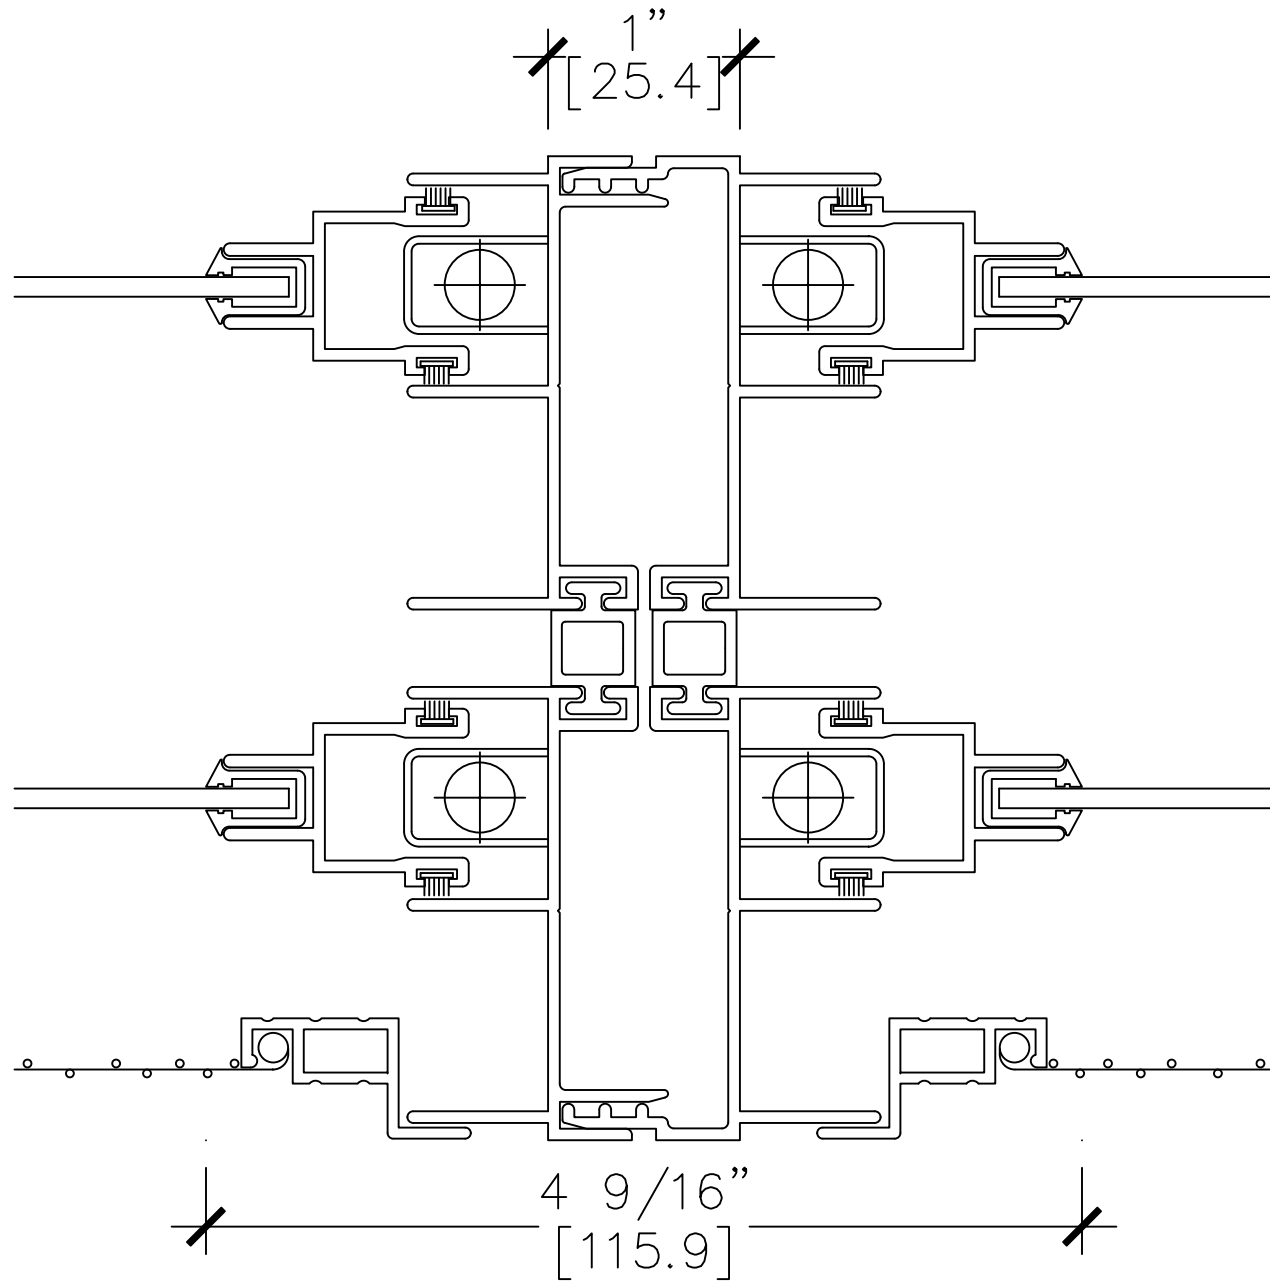

5100 Series

4-TRACK VERTICAL HUNG WINDOW
ANSI/AAMA 101-- DH-DW-HC70

OPTION 1

1 5/8" Head Frame

2 Interlock Frame

3 Sill Frame

4 Operable Sash
5/8" Jamb Frame

5 Operable Sash
5/8" Jamb Frame

5100 Series

4-TRACK VERTICAL HUNG WINDOW
ANSI/AAMA 101-- DH-DW-HC70

18 Fixed Head Detail

19 Intermediate Horizontal Mullion

20 Fixed Sill Detail
[Rainscreen Sill]

OPTION 2

Phone: 1-866-OLDCASTLE (653-2278)
Web Address: www.oldcastlebe.com

7 1" Split Mullion
Lower Sash Vertical Split

8 Double Hung Beside Fixed
Upper Sash Vertical Split

9 Double Hung Beside Fixed Lower Sash Vertical Split

6 1" Split Mullion Upper Sash Vertical Split

5100 Series

10 Double Hung
above Fixed

11 Fixed above
Double Hung

12 3/4" Fixed Frame

13 1" Split Mullion Fixed Sash

14 Double Hung Beside Fixed Upper Sash Vertical Snap

14 Operable Sash with Double Split Mullion

15 Double Hung Beside Fixed Lower Sash Vertical Split