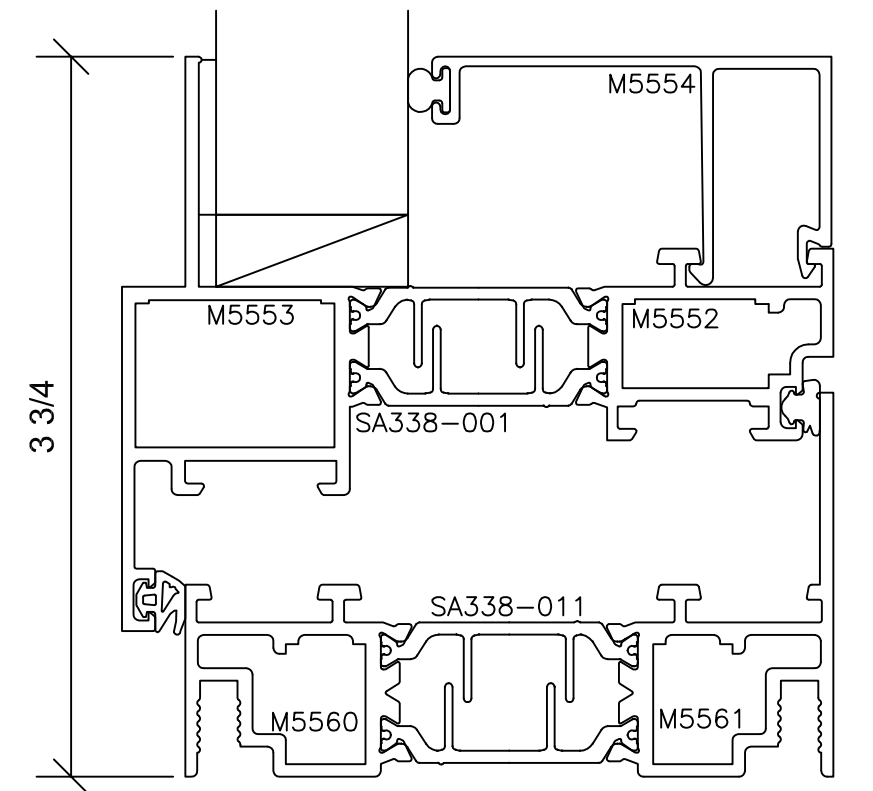

# Signature Series 3375

3 3/8" SYSTEM DEPTH

5

7

OP001\_OP001  
-OUTWARD PROJECTED BY  
OUTWARD PROJECTED-

# Signature Series 3375

3 3/8" SYSTEM DEPTH

11

17

OP001\_OP001  
-OUTWARD PROJECTED BY  
OUTWARD PROJECTED-