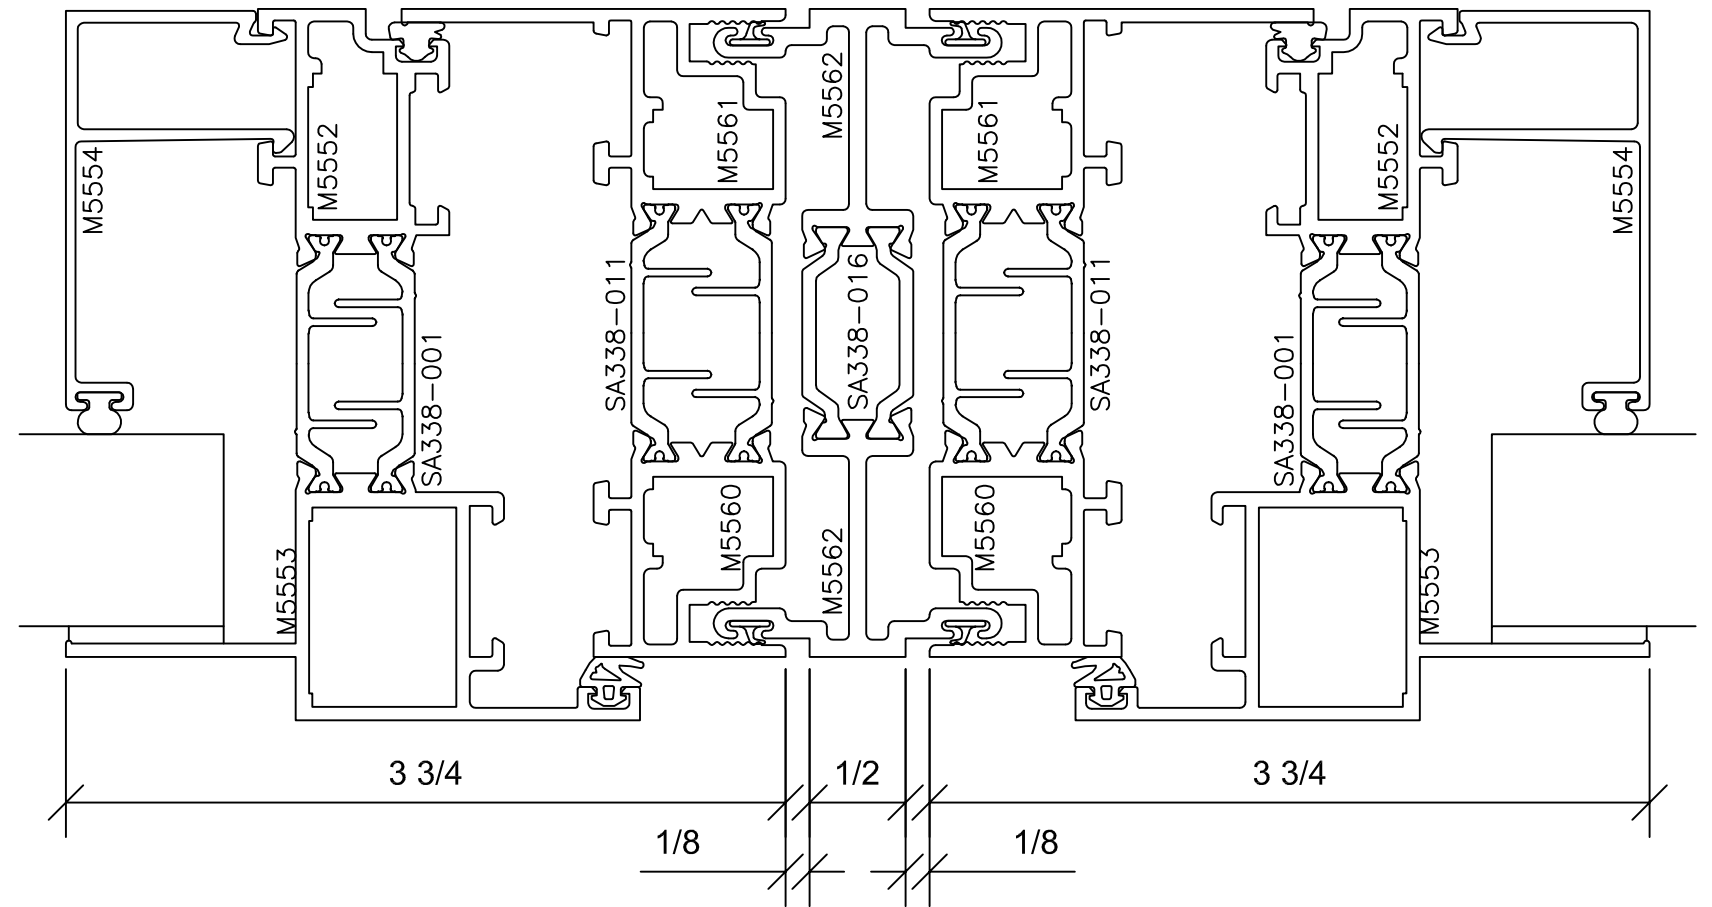

# Signature Series 3375

3 3/8" SYSTEM DEPTH

5

7

OP001\_OP001  
-OUTWARD PROJECTED BY  
OUTWARD PROJECTED-

# Signature Series 3375

3 3/8" SYSTEM DEPTH

11

17

OP001\_OP001  
-OUTWARD PROJECTED BY  
OUTWARD PROJECTED-