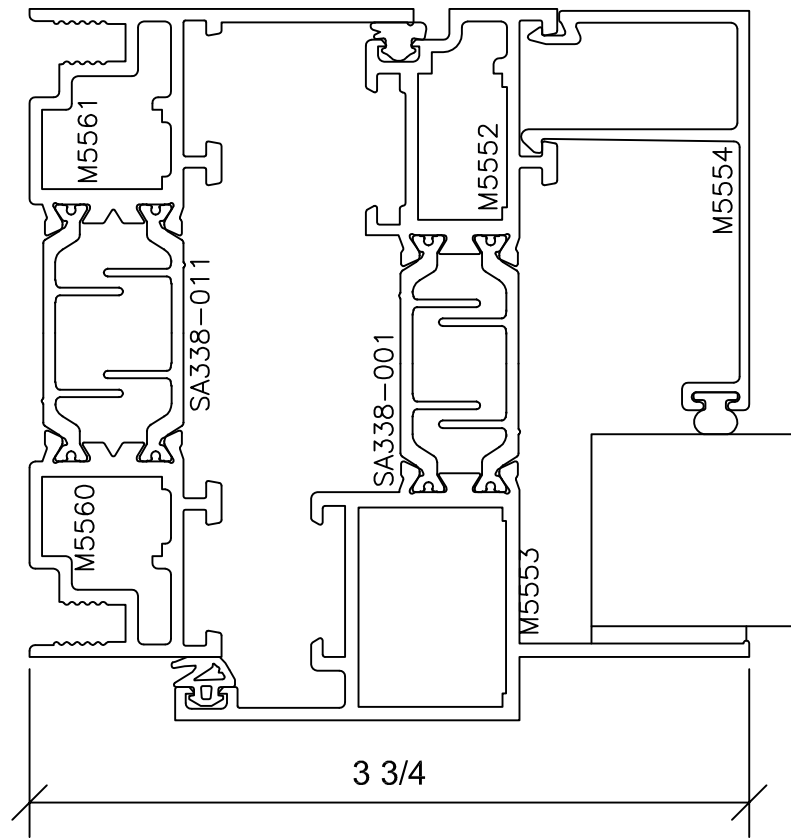

# Signature Series 3375

3 3/8" SYSTEM DEPTH

5

7

OP001\_OP001  
-OUTWARD PROJECTED BY  
OUTWARD PROJECTED-

# Signature Series 3375

3 3/8" SYSTEM DEPTH

11

17

OP001\_OP001  
-OUTWARD PROJECTED BY  
OUTWARD PROJECTED-