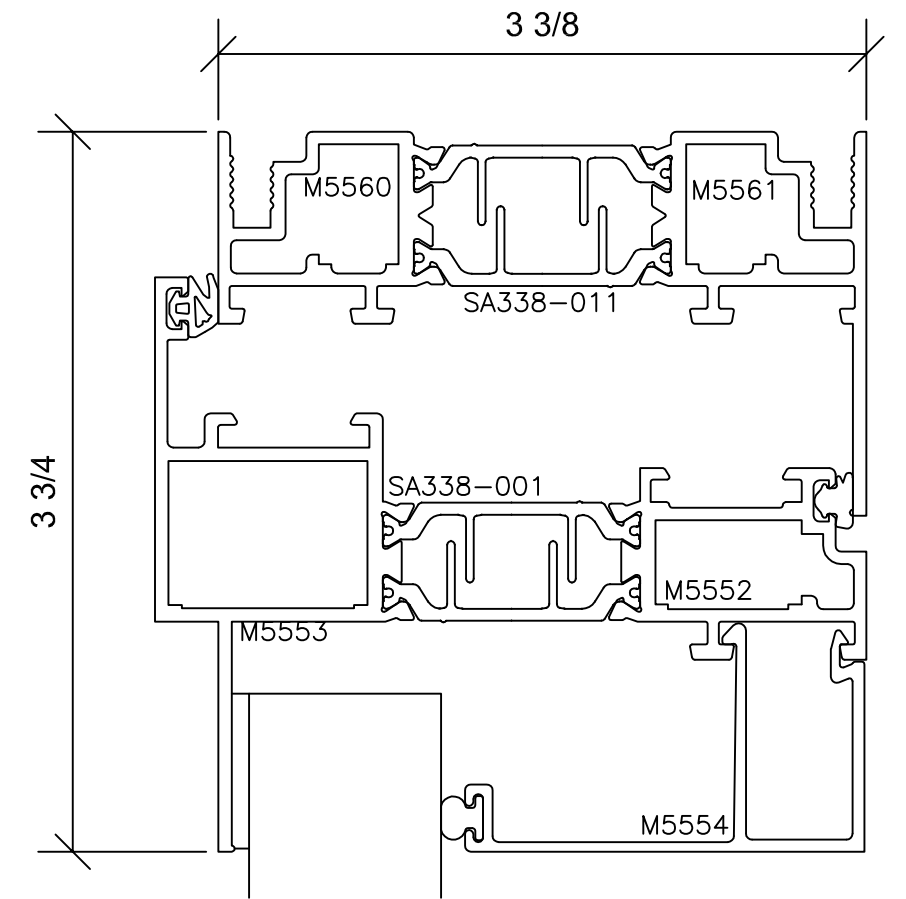

# Signature Series 3375

3 3/8" SYSTEM DEPTH

5

7

OP001\_OP001  
-OUTWARD PROJECTED BY  
OUTWARD PROJECTED-

# Signature Series 3375

3 3/8" SYSTEM DEPTH

11

17

OP001\_OP001  
-OUTWARD PROJECTED BY  
OUTWARD PROJECTED-