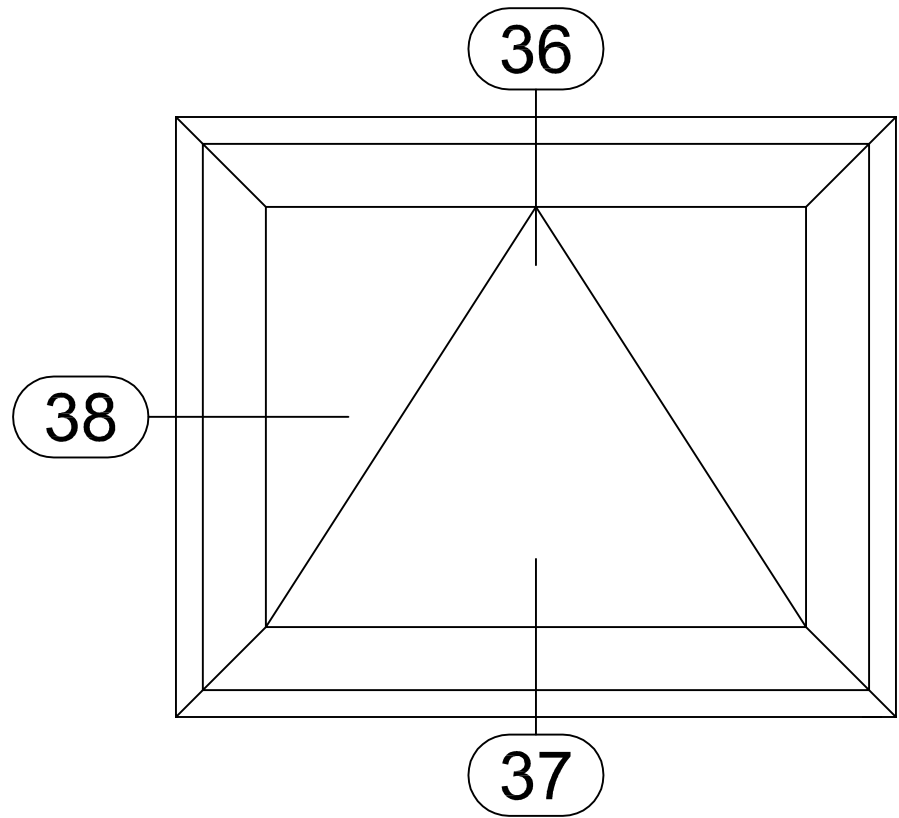

# Signature Series 3375

3 3/8" SYSTEM DEPTH

OPCW001  
-OUTWARD PROJECTED-