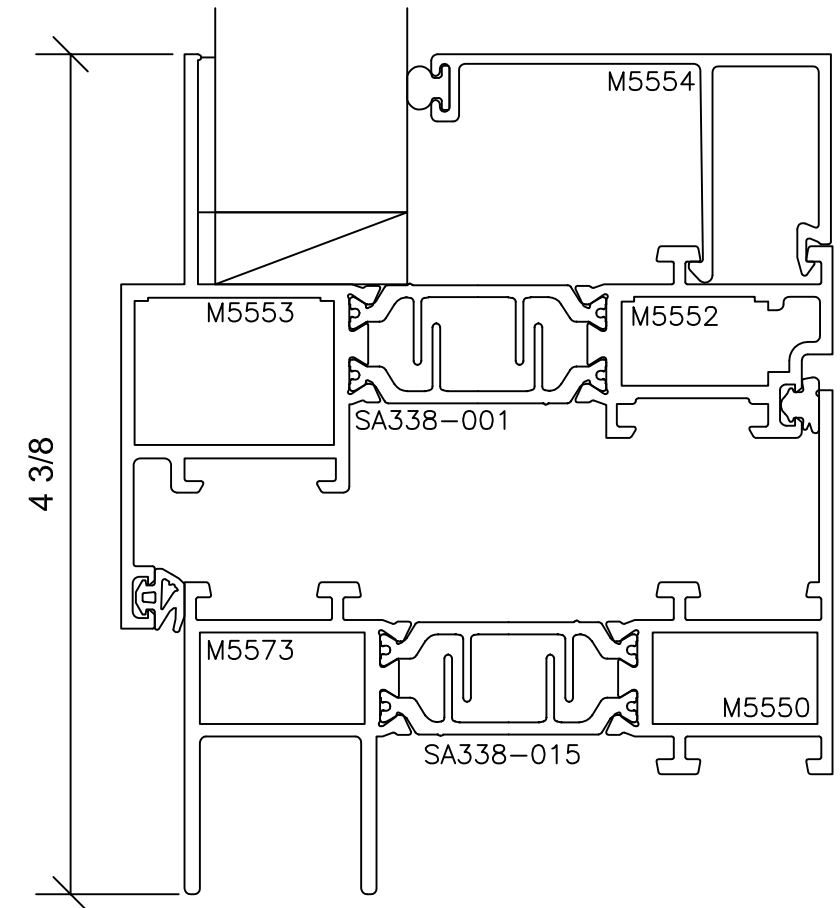

# Signature Series 3375

3 3/8" SYSTEM DEPTH

OPCW001  
-OUTWARD PROJECTED-