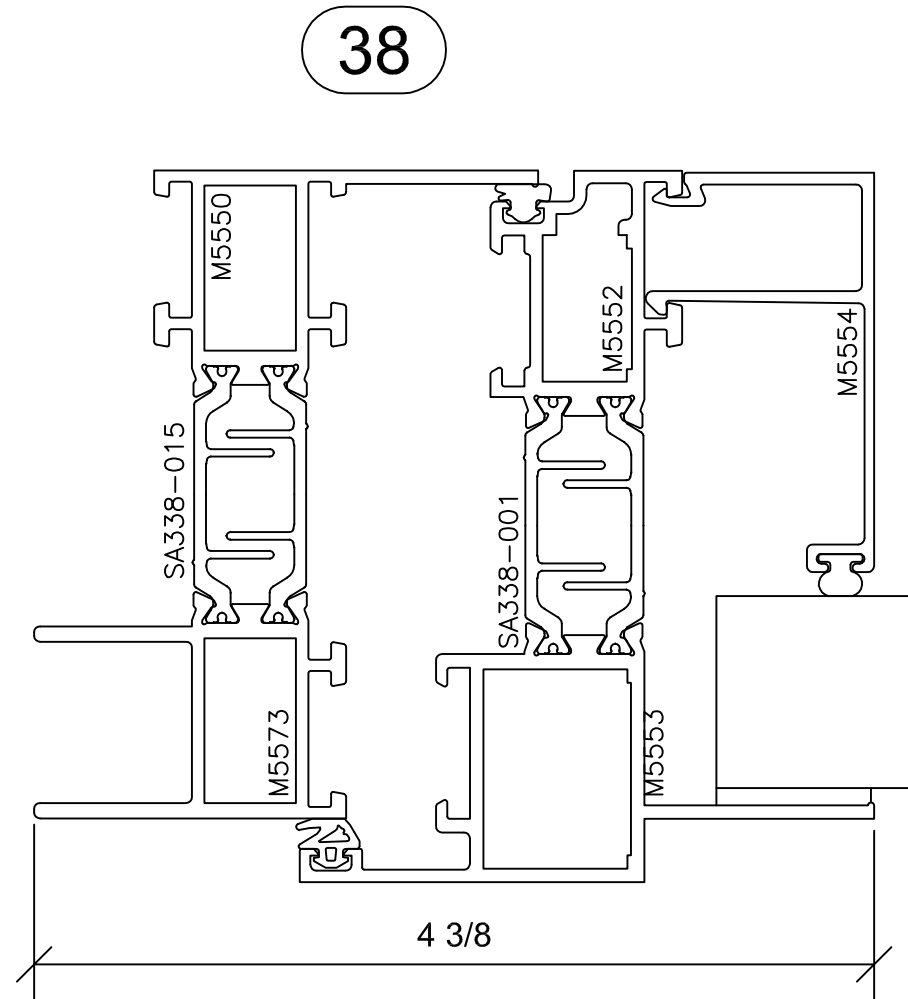

# Signature Series 3375

3 3/8" SYSTEM DEPTH

OPCW001  
-OUTWARD PROJECTED-