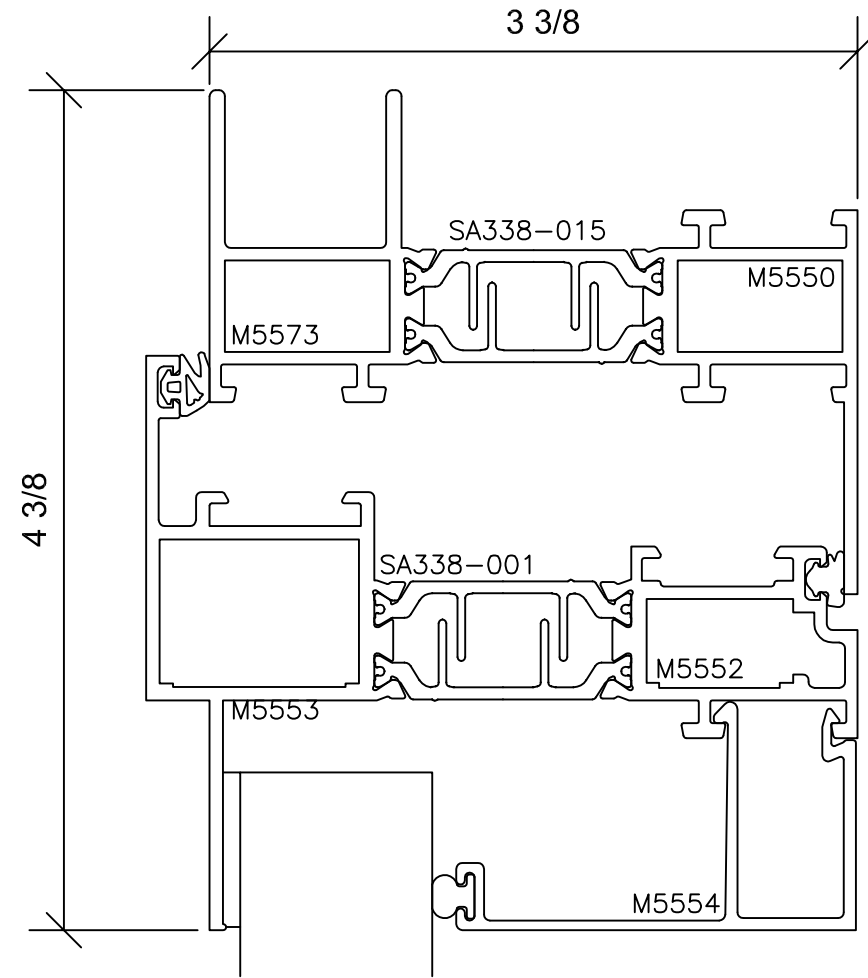

# Signature Series 3375

3 3/8" SYSTEM DEPTH

OPCW001  
-OUTWARD PROJECTED-