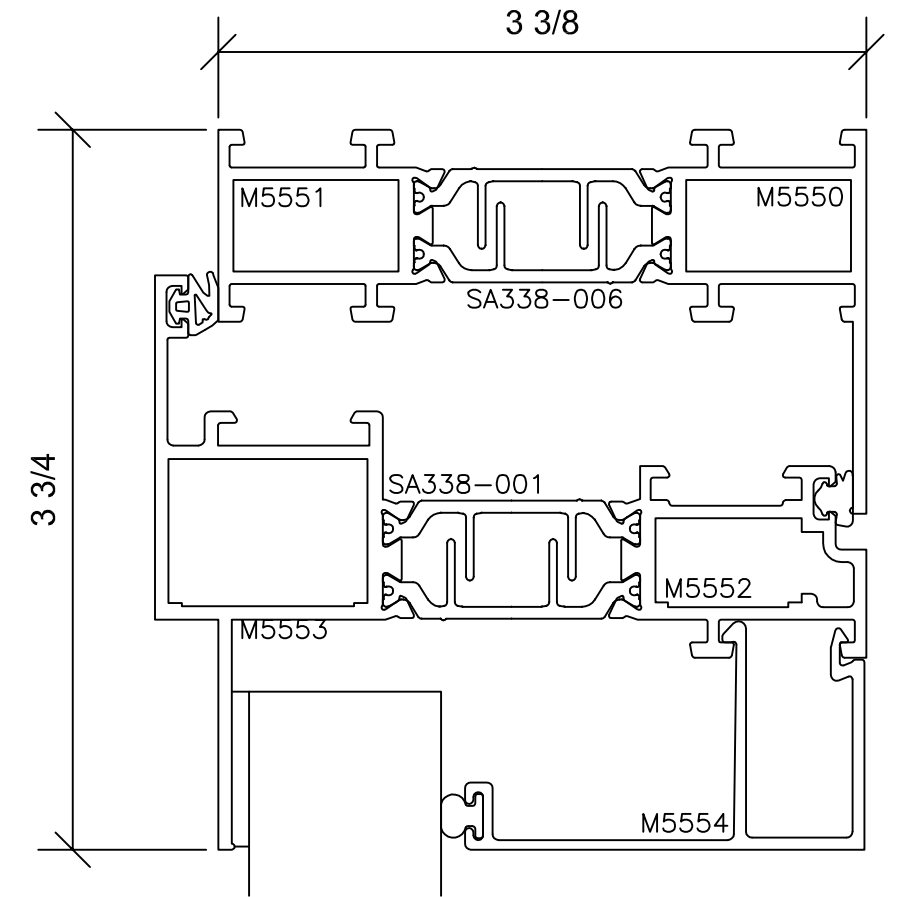

Signature Series 3375

3 3/8" SYSTEM DEPTH

5

7

OC001
-OUTSWINGING CASEMENT-