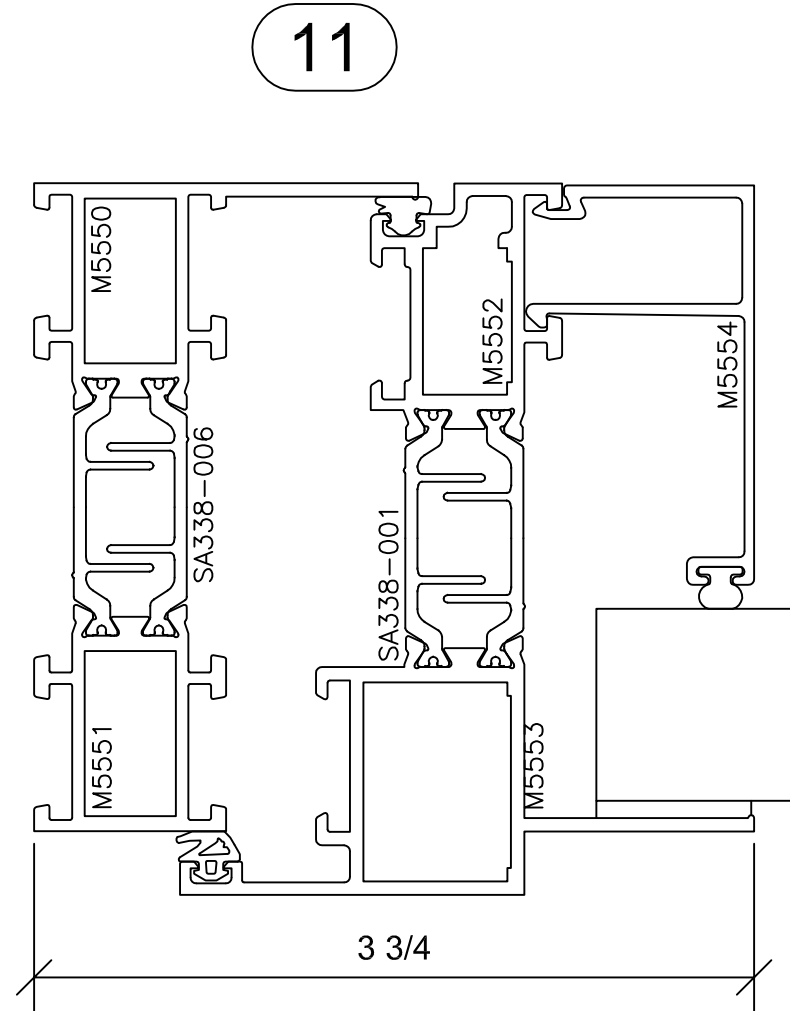

Signature Series 3375

3 3/8" SYSTEM DEPTH

5

7

OC001
-OUTSWINGING CASEMENT-