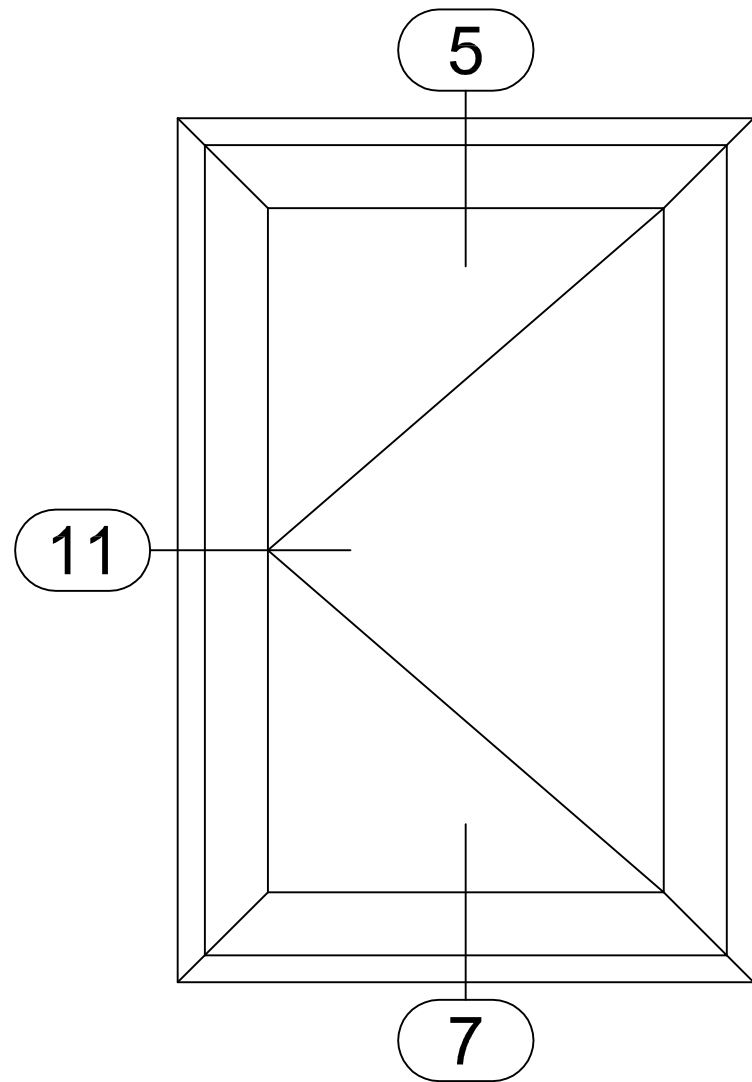

Signature Series 3375

3 3/8" SYSTEM DEPTH

5

7

OC001
-OUTSWINGING CASEMENT-