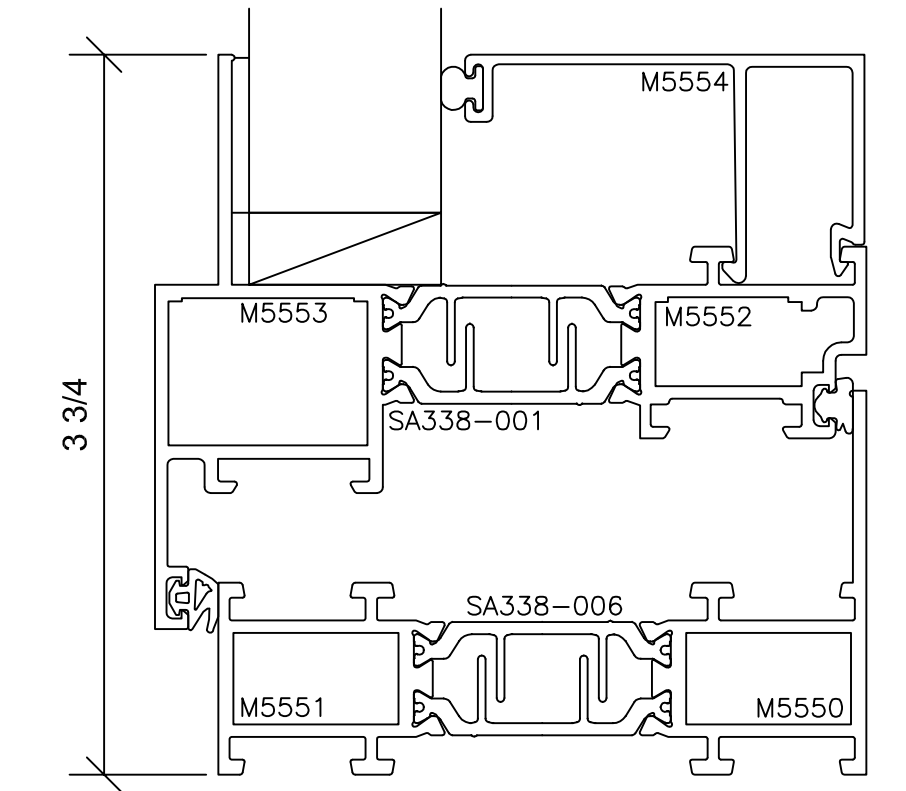

Signature Series 3375

3 3/8" SYSTEM DEPTH

5

7

OC001
-OUTSWINGING CASEMENT-