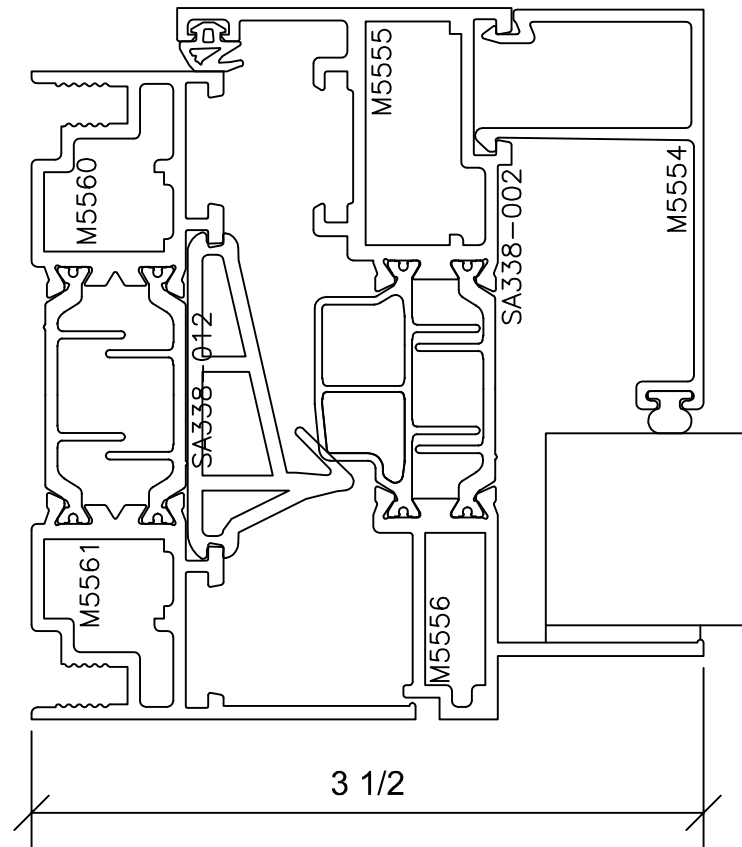

# Signature Series 3375

3 3/8" SYSTEM DEPTH

4

6

IP001\_IP001  
-INWARD PROJECTED BY  
INWARD PROJECTED-

# Signature Series 3375

3 3/8" SYSTEM DEPTH

12

15

IP001\_IP001

-INWARD PROJECTED BY  
INWARD PROJECTED-