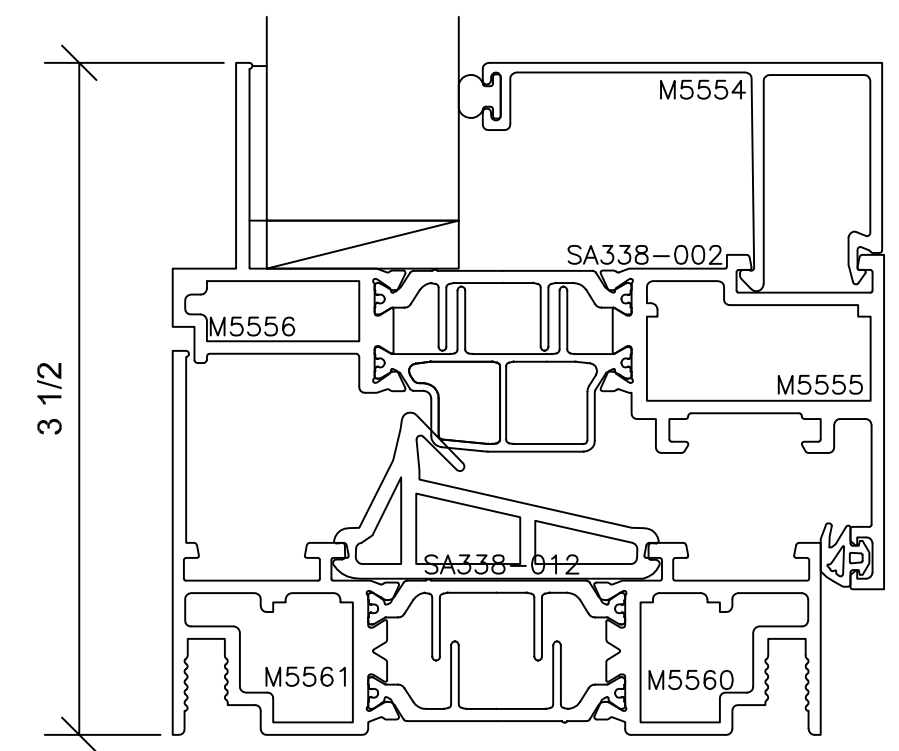

# Signature Series 3375

3 3/8" SYSTEM DEPTH

4

6

IP001\_IP001  
-INWARD PROJECTED BY  
INWARD PROJECTED-

# Signature Series 3375

3 3/8" SYSTEM DEPTH

12

15

IP001\_IP001

-INWARD PROJECTED BY  
INWARD PROJECTED-