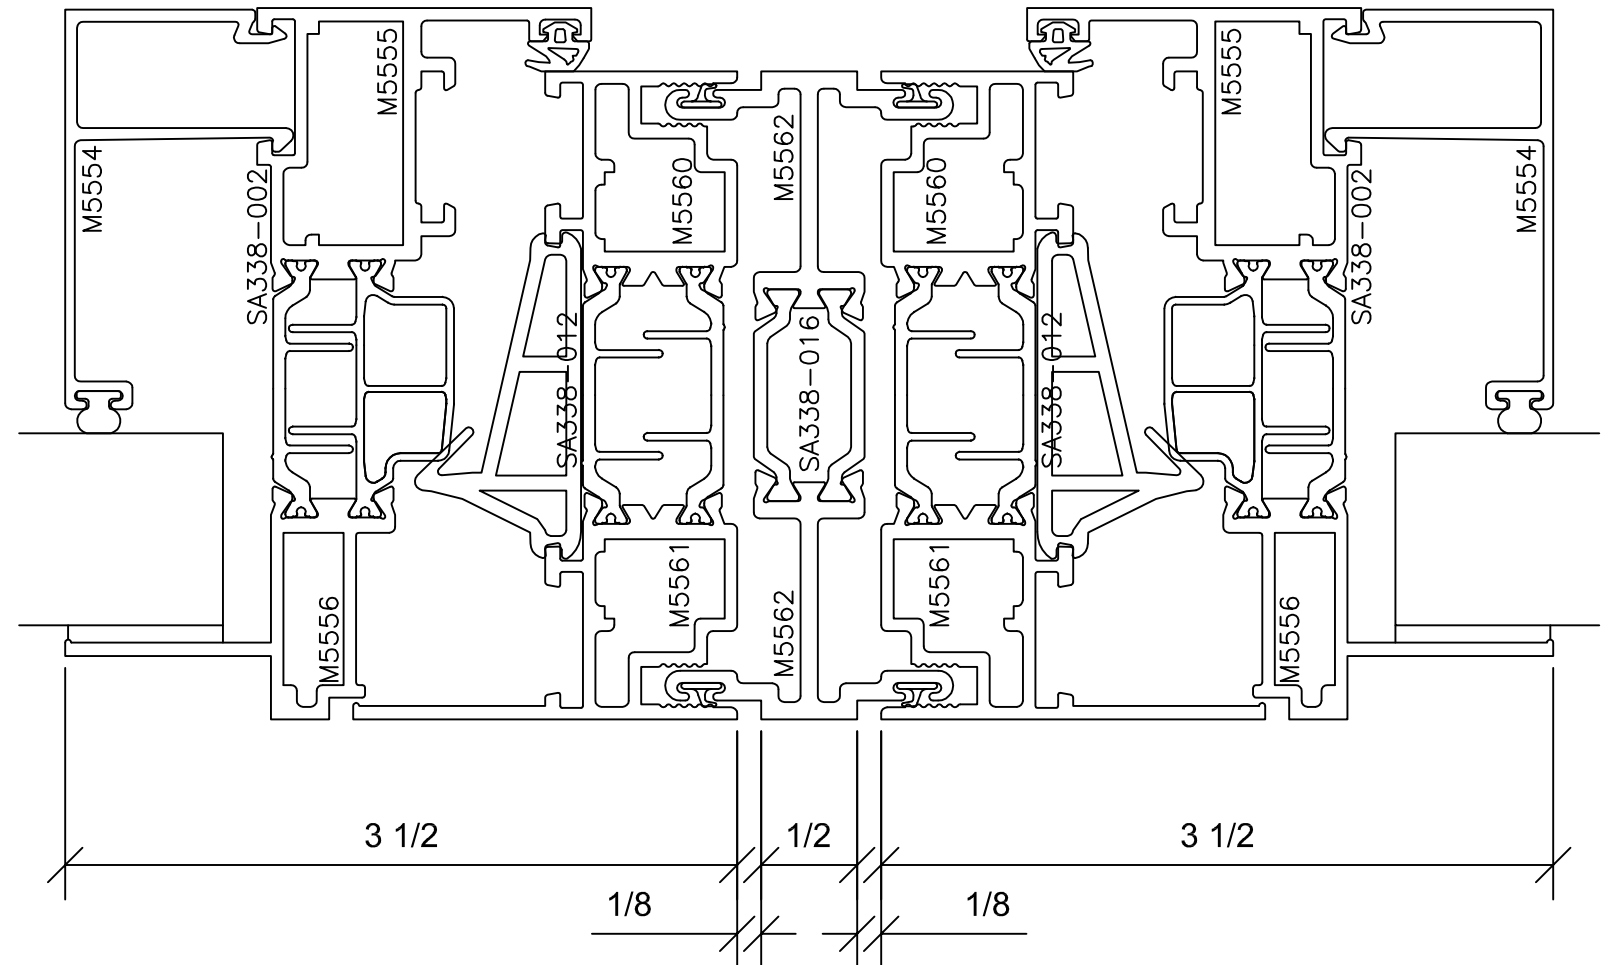

# Signature Series 3375

3 3/8" SYSTEM DEPTH

4

6

IP001\_IP001  
-INWARD PROJECTED BY  
INWARD PROJECTED-

# Signature Series 3375

3 3/8" SYSTEM DEPTH

12

15

IP001\_IP001

-INWARD PROJECTED BY  
INWARD PROJECTED-