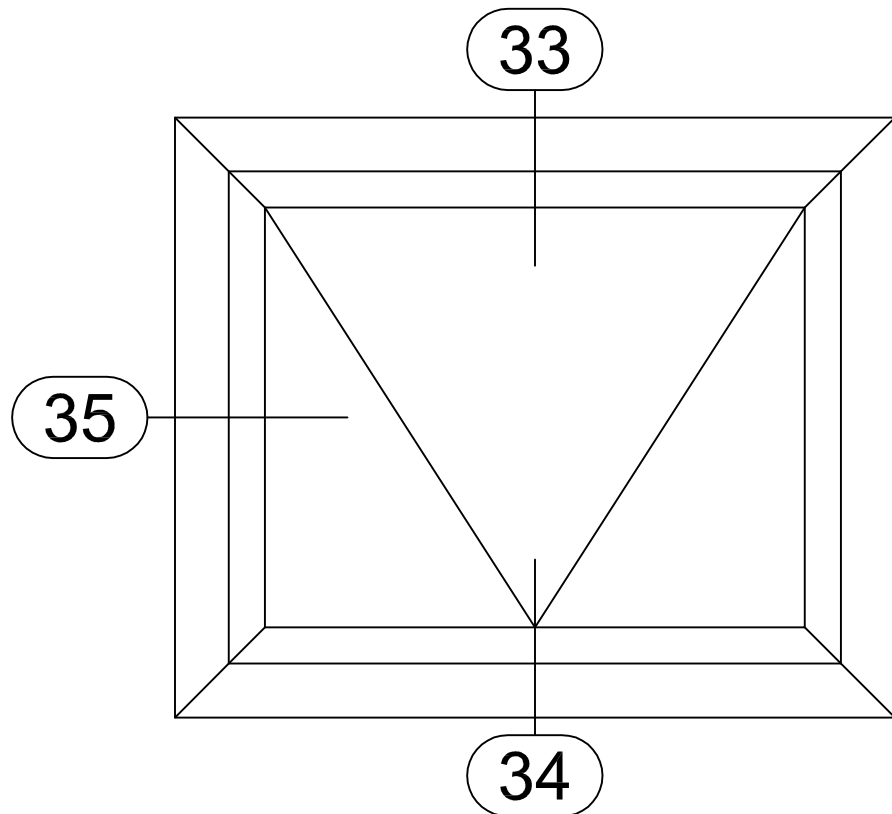

Signature Series 3375

3 3/8" SYSTEM DEPTH

33

34

IP CW 001
-INWARD PROJECTED-