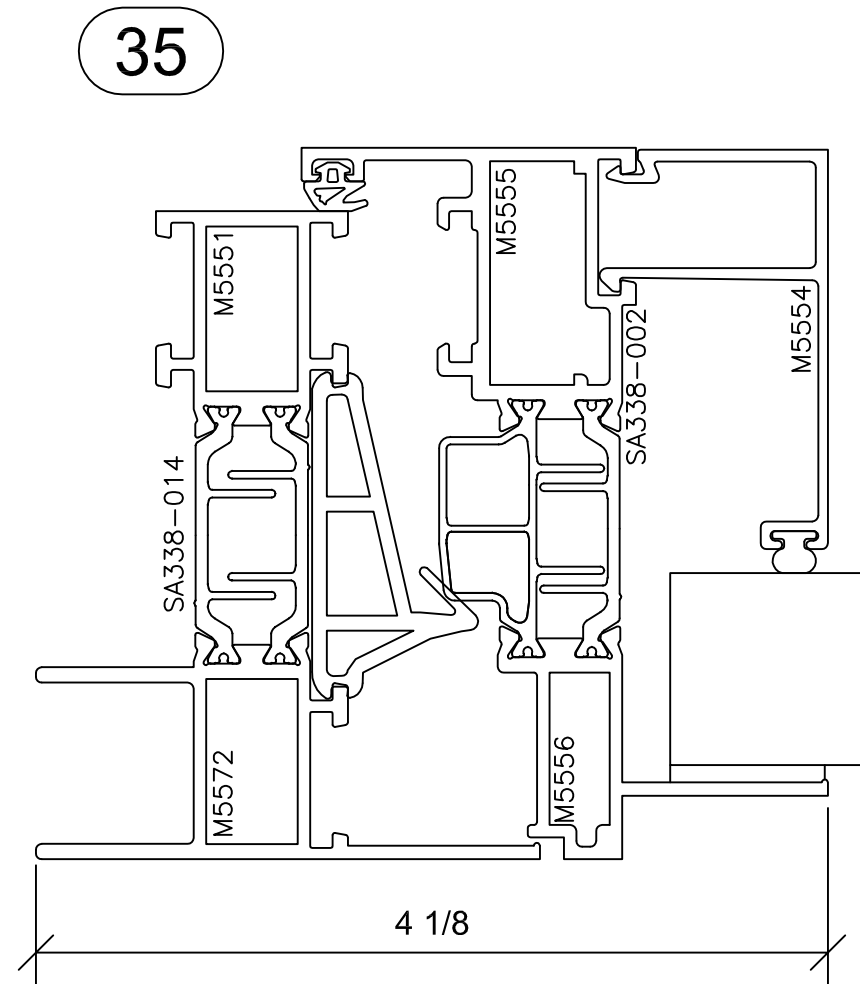

Signature Series 3375

3 3/8" SYSTEM DEPTH

33

34

IP CW 001
-INWARD PROJECTED-