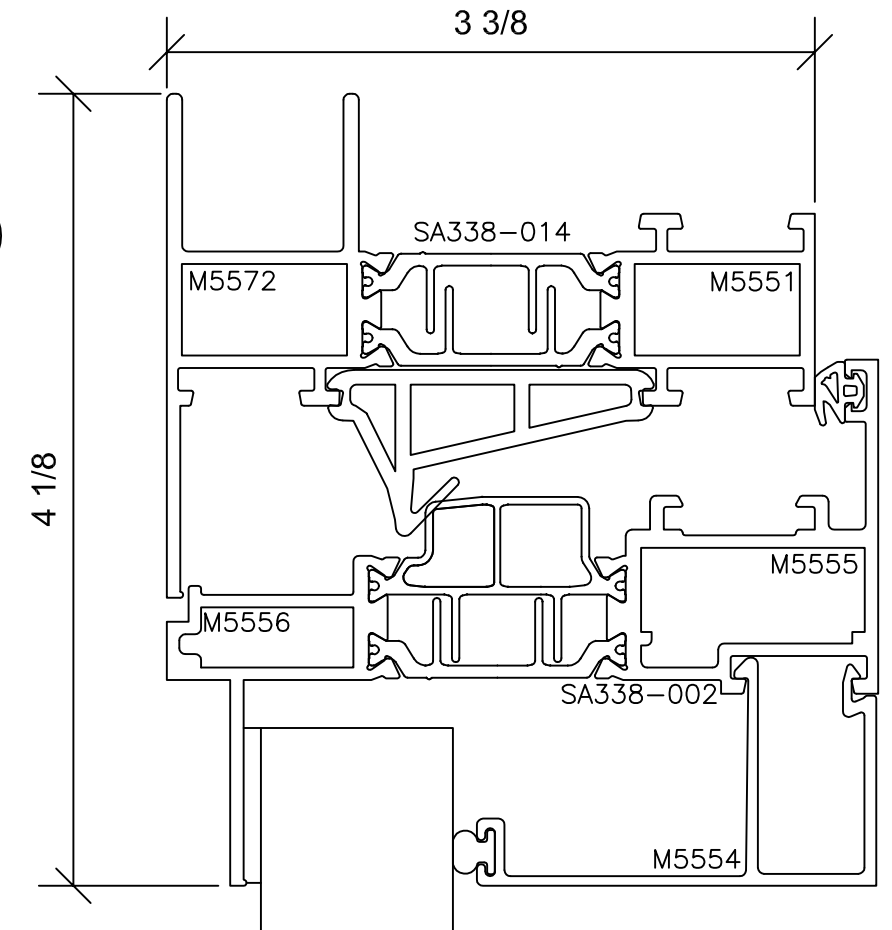

Signature Series 3375

3 3/8" SYSTEM DEPTH

33

34

IP CW 001
-INWARD PROJECTED-