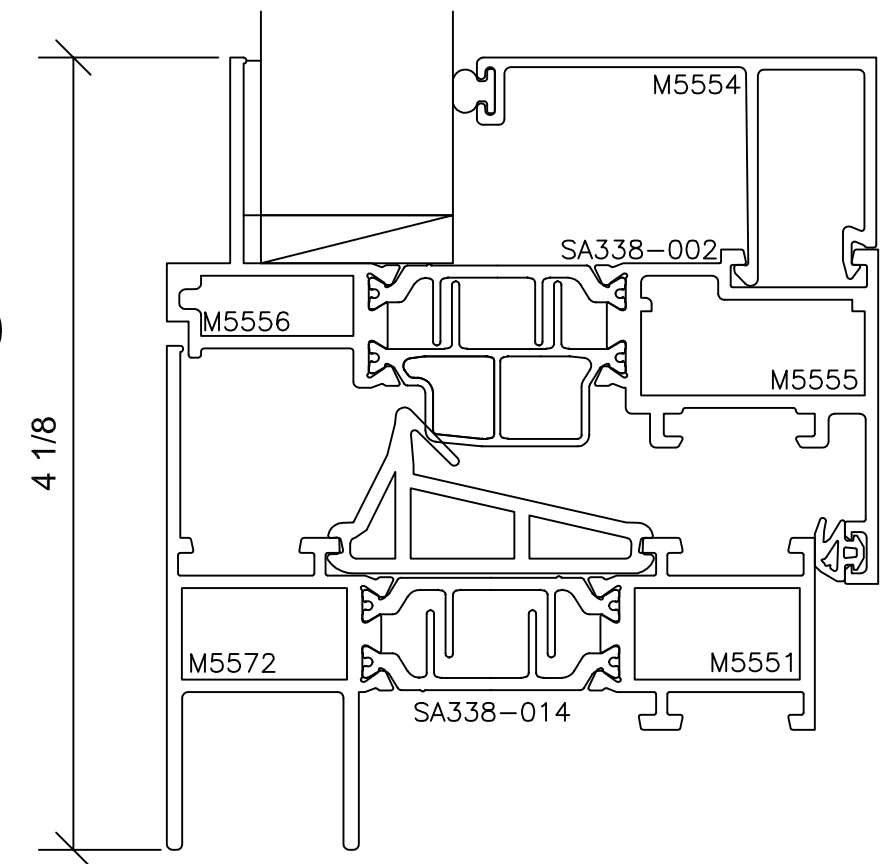

Signature Series 3375

3 3/8" SYSTEM DEPTH

33

34

IP CW 001
-INWARD PROJECTED-