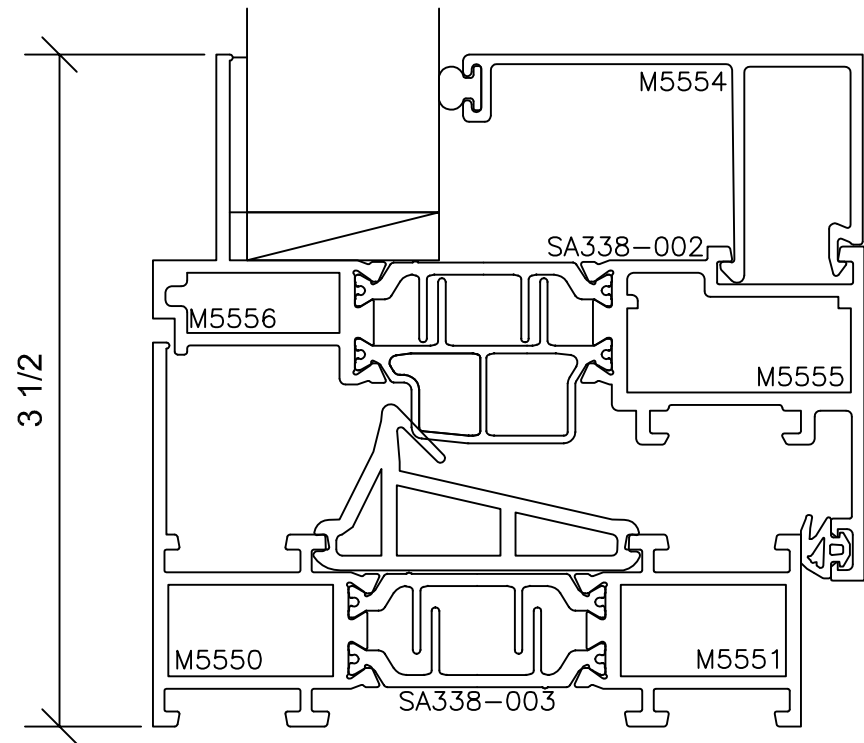

Signature Series 3375

3 3/8" SYSTEM DEPTH

IP007

-FIXED OVER INWARD PROJECTED-

1

9

Signature Series 3375

3 3/8" SYSTEM DEPTH

6

29

IP007

-FIXED OVER INWARD PROJECTED-