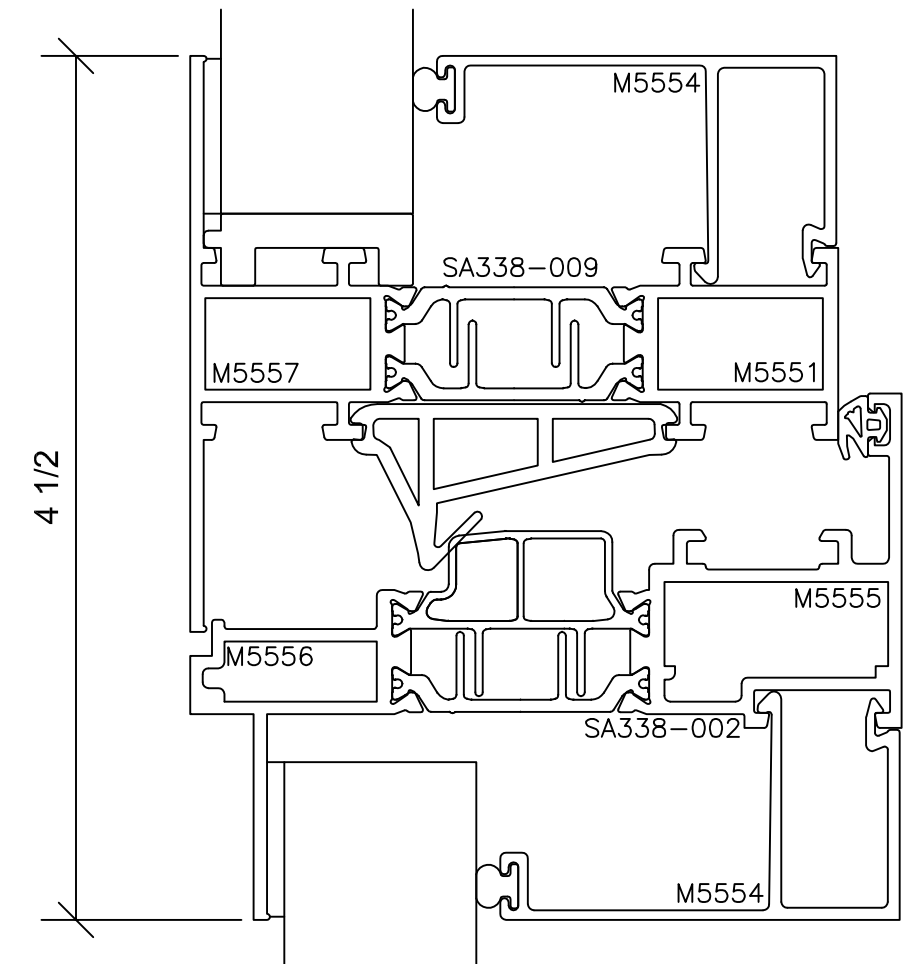

Signature Series 3375

3 3/8" SYSTEM DEPTH

IP007

-FIXED OVER INWARD PROJECTED-

1

9

Signature Series 3375

3 3/8" SYSTEM DEPTH

6

29

IP007

-FIXED OVER INWARD PROJECTED-