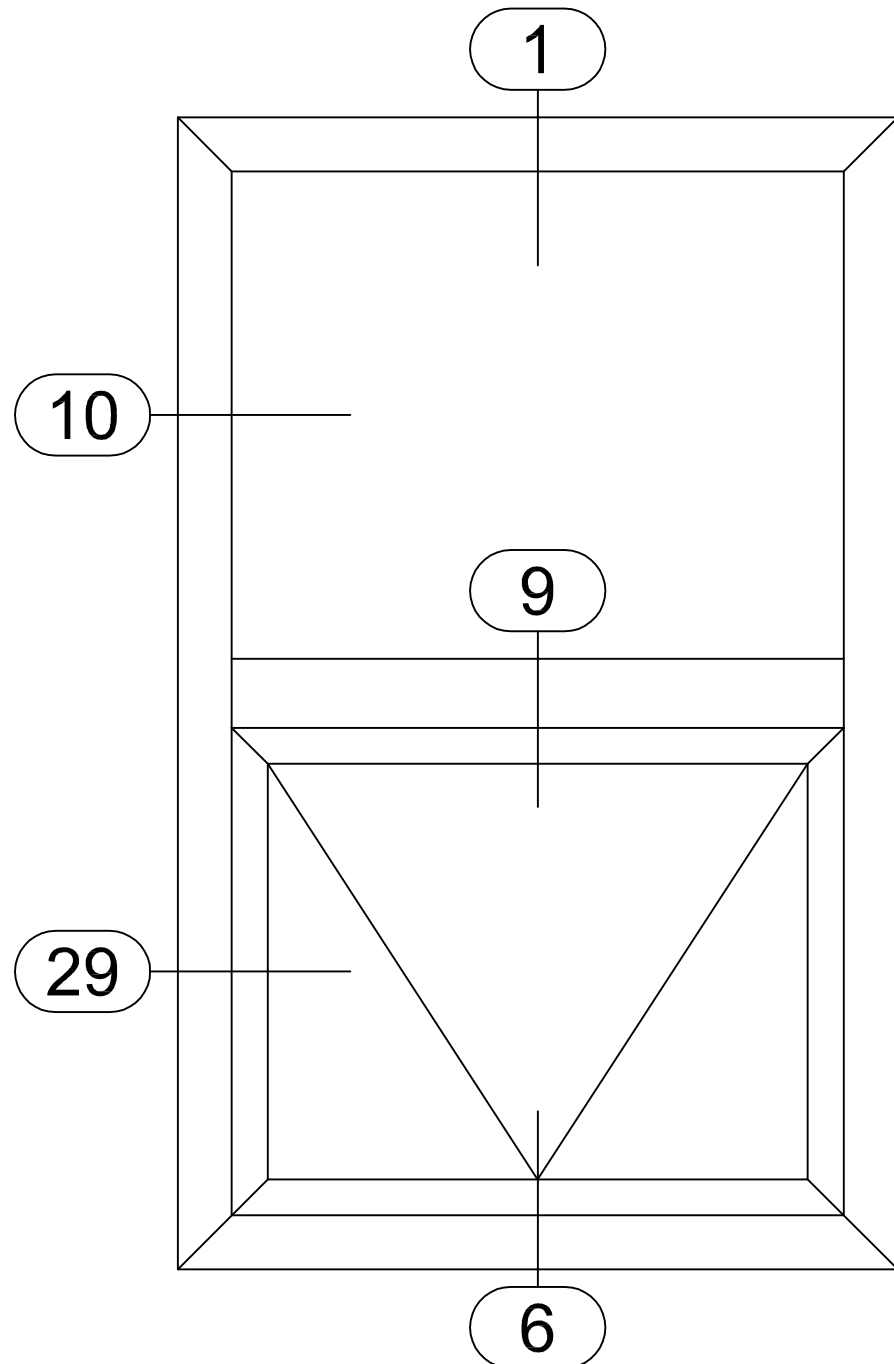

Signature Series 3375

3 3/8" SYSTEM DEPTH

IP007

-FIXED OVER INWARD PROJECTED-

1

9

Signature Series 3375

3 3/8" SYSTEM DEPTH

6

29

IP007

-FIXED OVER INWARD PROJECTED-