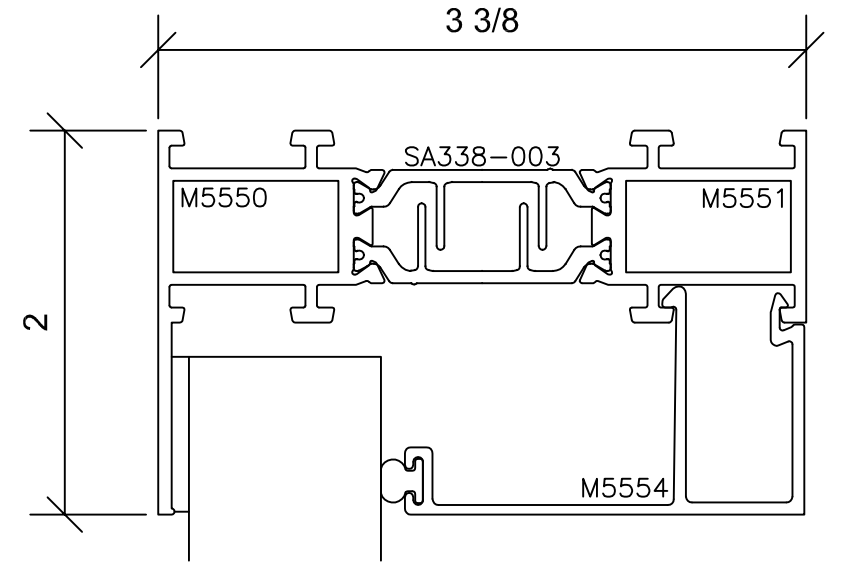

Signature Series 3375

3 3/8" SYSTEM DEPTH

IP007

-FIXED OVER INWARD PROJECTED-

1

9

Signature Series 3375

3 3/8" SYSTEM DEPTH

6

29

IP007

-FIXED OVER INWARD PROJECTED-