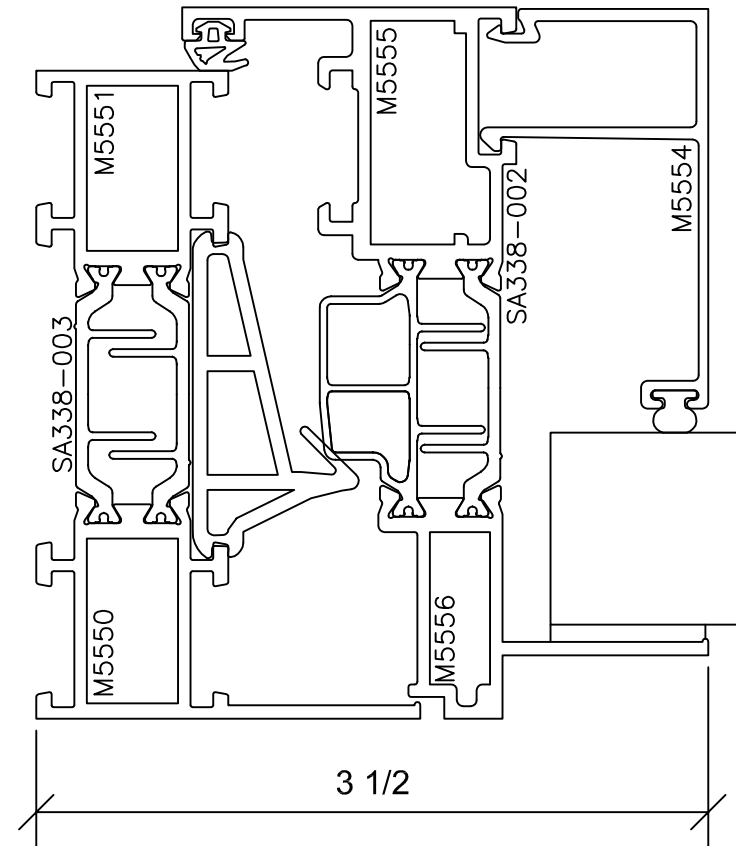

Signature Series 3375

3 3/8" SYSTEM DEPTH

IP007

-FIXED OVER INWARD PROJECTED-

1

9

Signature Series 3375

3 3/8" SYSTEM DEPTH

6

29

IP007

-FIXED OVER INWARD PROJECTED-