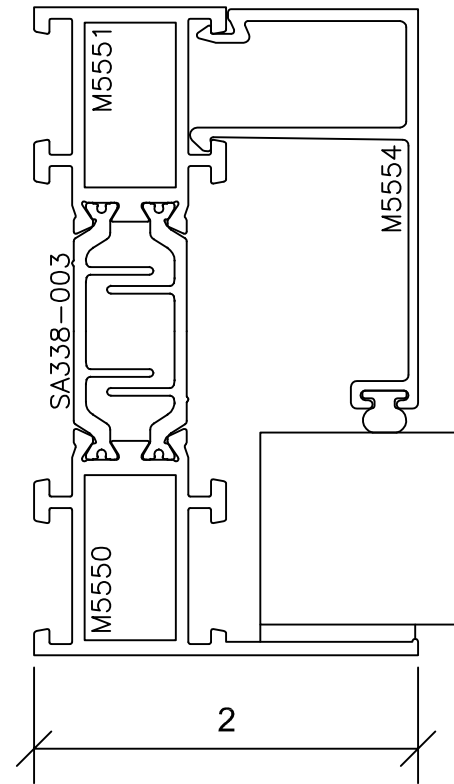

Signature Series 3375

3 3/8" SYSTEM DEPTH

IP007

-FIXED OVER INWARD PROJECTED-

1

9

Signature Series 3375

3 3/8" SYSTEM DEPTH

6

29

IP007

-FIXED OVER INWARD PROJECTED-