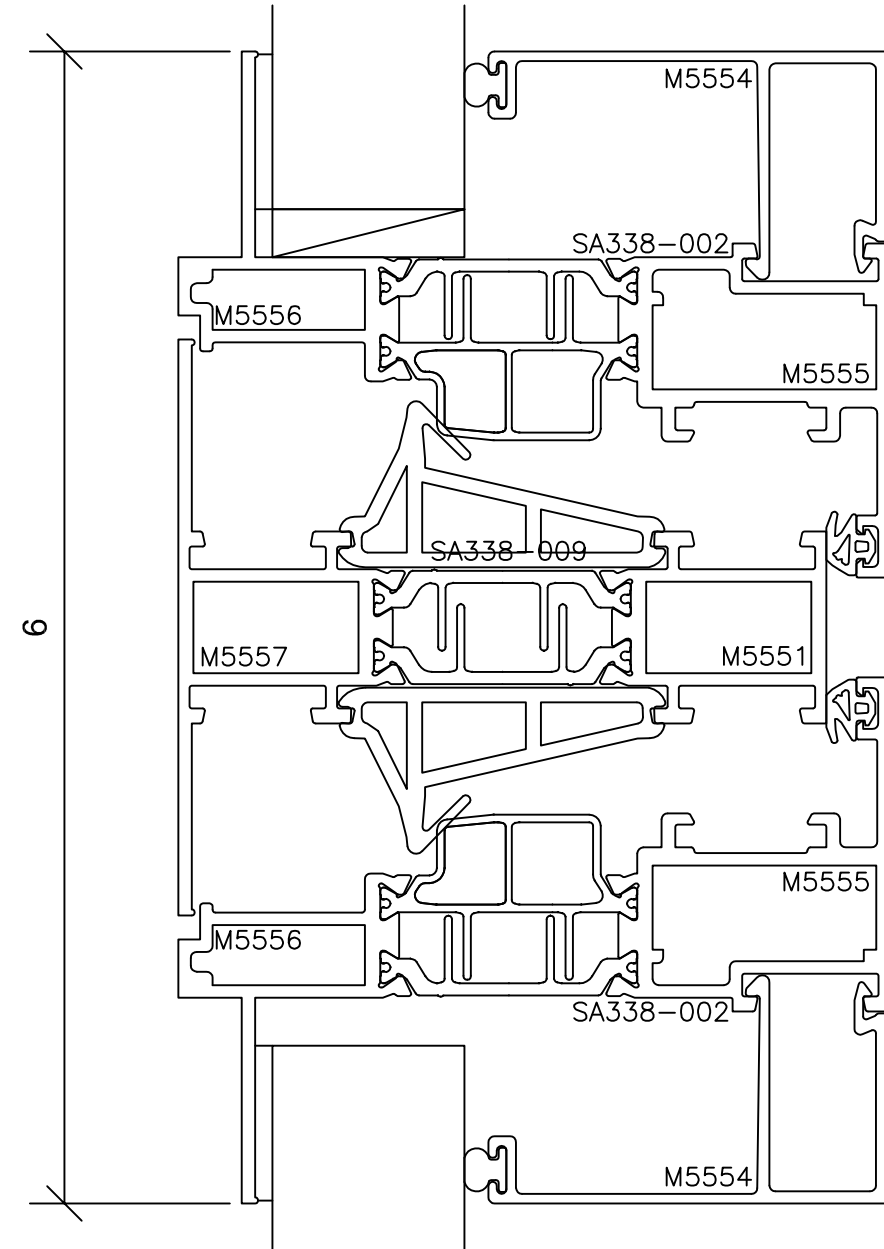

# Signature Series 3375

3 3/8" SYSTEM DEPTH

IP006

-INWARD PROJECTED OVER  
INWARD PROJECTED-

4

6

# Signature Series 3375

3 3/8" SYSTEM DEPTH

25

IP006  
-INWARD PROJECTED OVER  
INWARD PROJECTED-