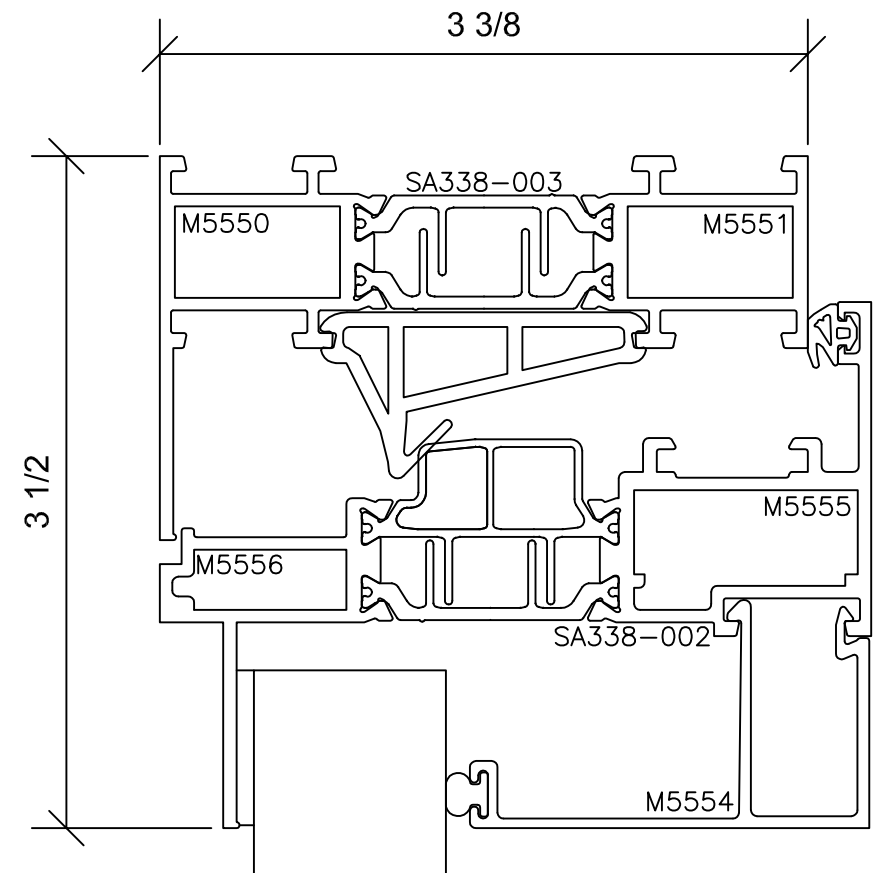

# Signature Series 3375

3 3/8" SYSTEM DEPTH

IP006

-INWARD PROJECTED OVER  
INWARD PROJECTED-

4

6

# Signature Series 3375

3 3/8" SYSTEM DEPTH

25

IP006  
-INWARD PROJECTED OVER  
INWARD PROJECTED-