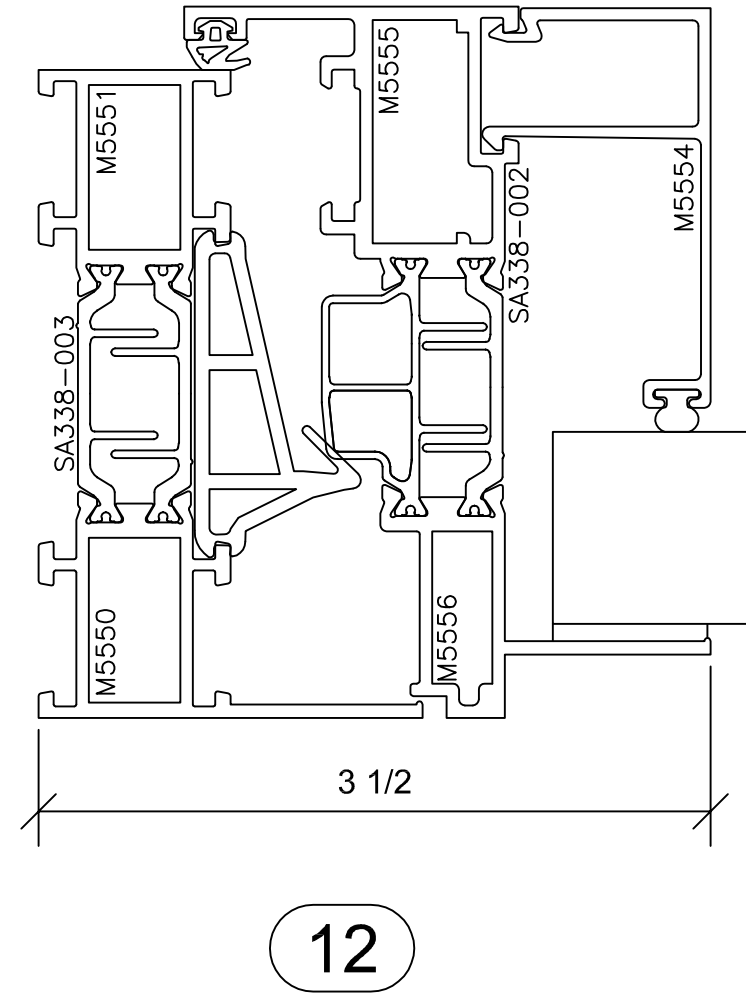

# Signature Series 3375

3 3/8" SYSTEM DEPTH

IP006

-INWARD PROJECTED OVER  
INWARD PROJECTED-

4

6

# Signature Series 3375

3 3/8" SYSTEM DEPTH

25

IP006  
-INWARD PROJECTED OVER  
INWARD PROJECTED-