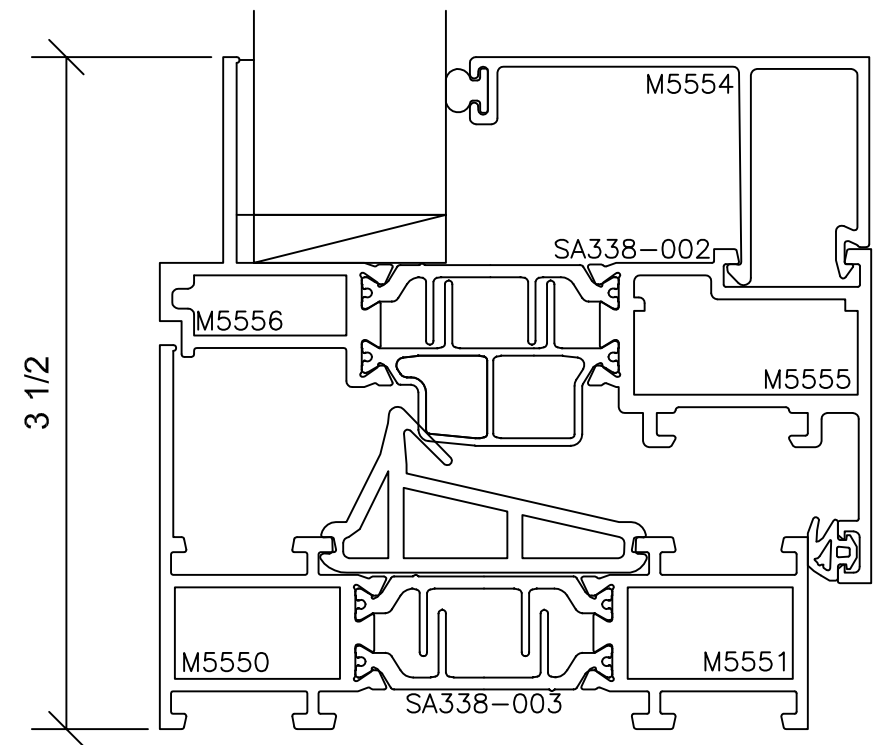

# Signature Series 3375

3 3/8" SYSTEM DEPTH

IP006

-INWARD PROJECTED OVER  
INWARD PROJECTED-

4

6

# Signature Series 3375

3 3/8" SYSTEM DEPTH

25

IP006  
-INWARD PROJECTED OVER  
INWARD PROJECTED-