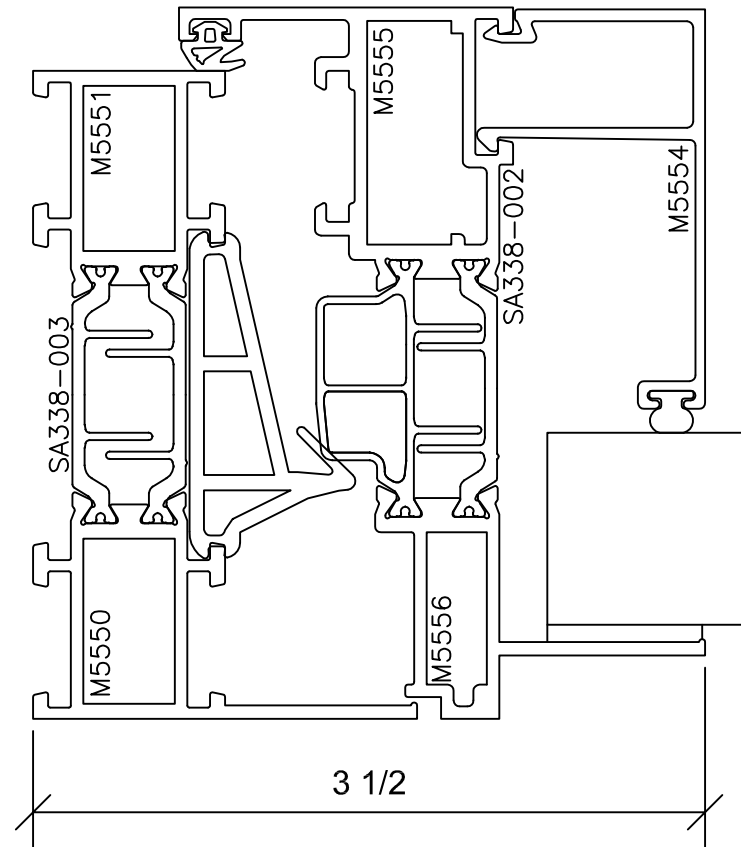

# Signature Series 3375

3 3/8" SYSTEM DEPTH

IP001  
-INWARD PROJECTED-

4

6