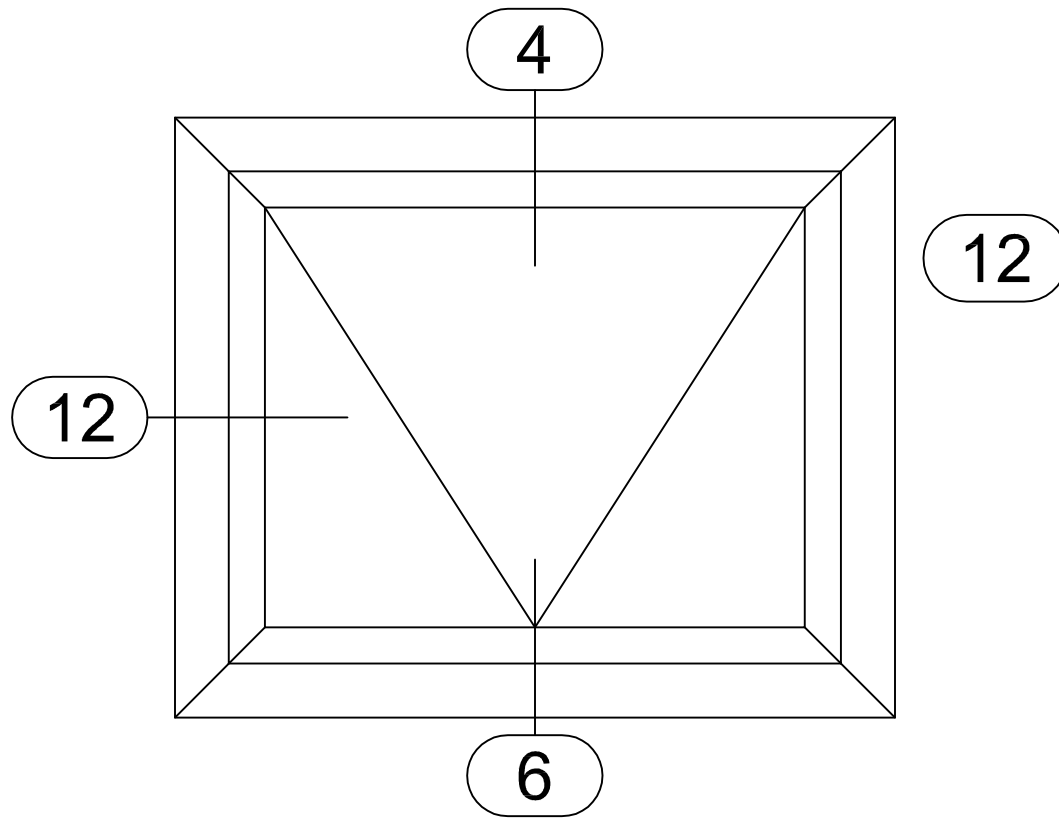

# Signature Series 3375

3 3/8" SYSTEM DEPTH

IP001  
-INWARD PROJECTED-

4

6