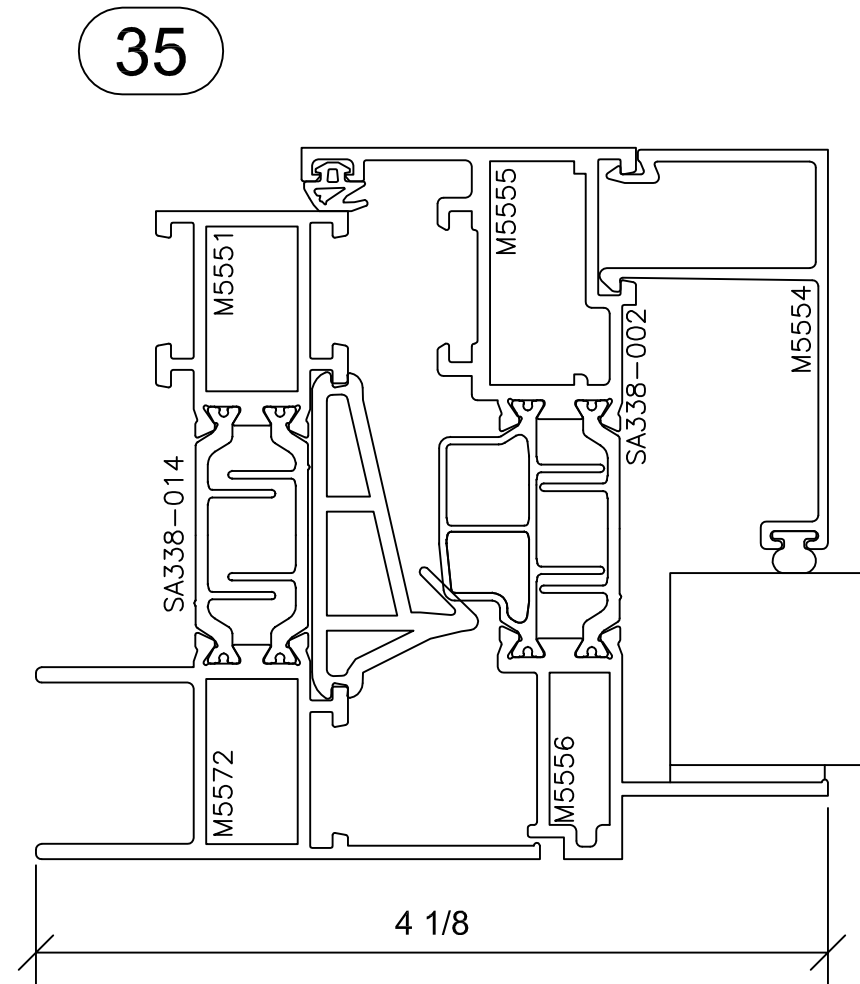

Signature Series 3375

3 3/8" SYSTEM DEPTH

33

34

IC CW 001
-INWARD PROJECTED-