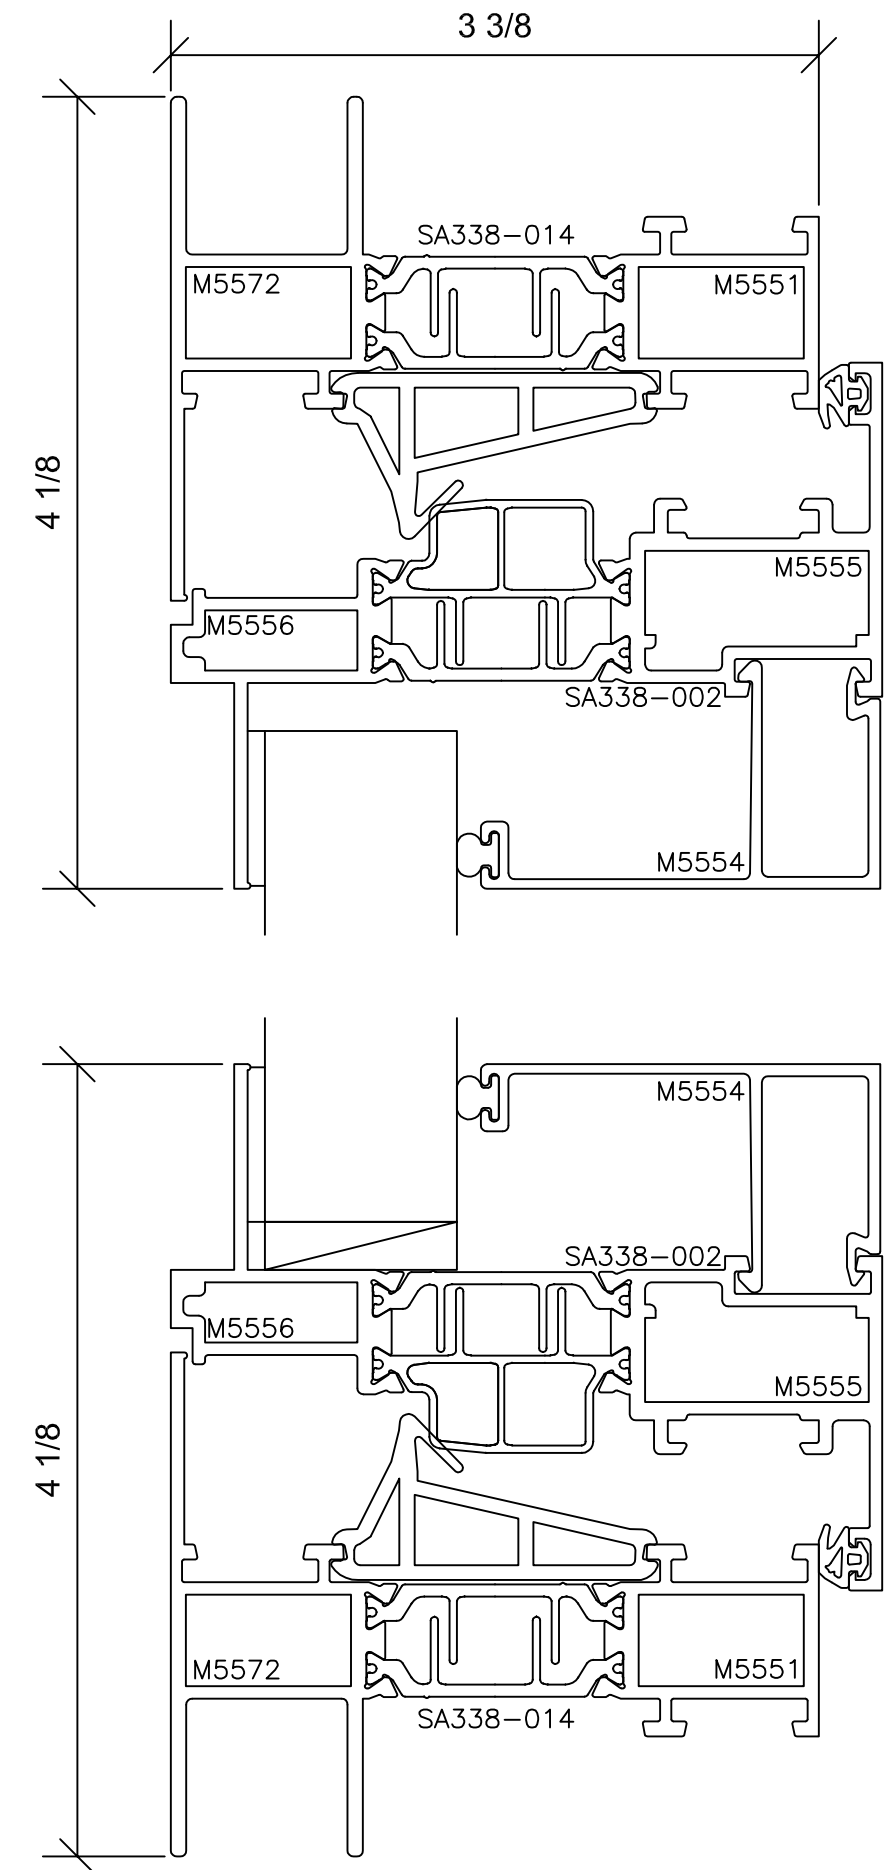

Signature Series 3375

3 3/8" SYSTEM DEPTH

33

34

IC CW 001
-INWARD PROJECTED-