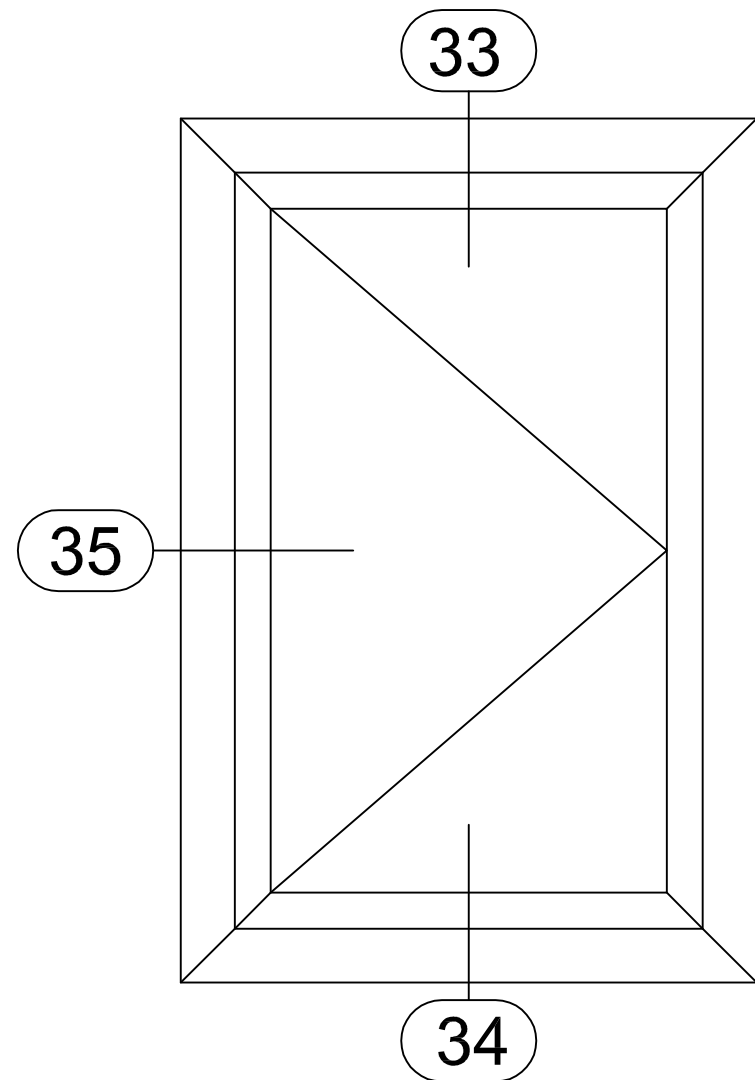

Signature Series 3375

3 3/8" SYSTEM DEPTH

33

34

IC CW 001
-INWARD PROJECTED-