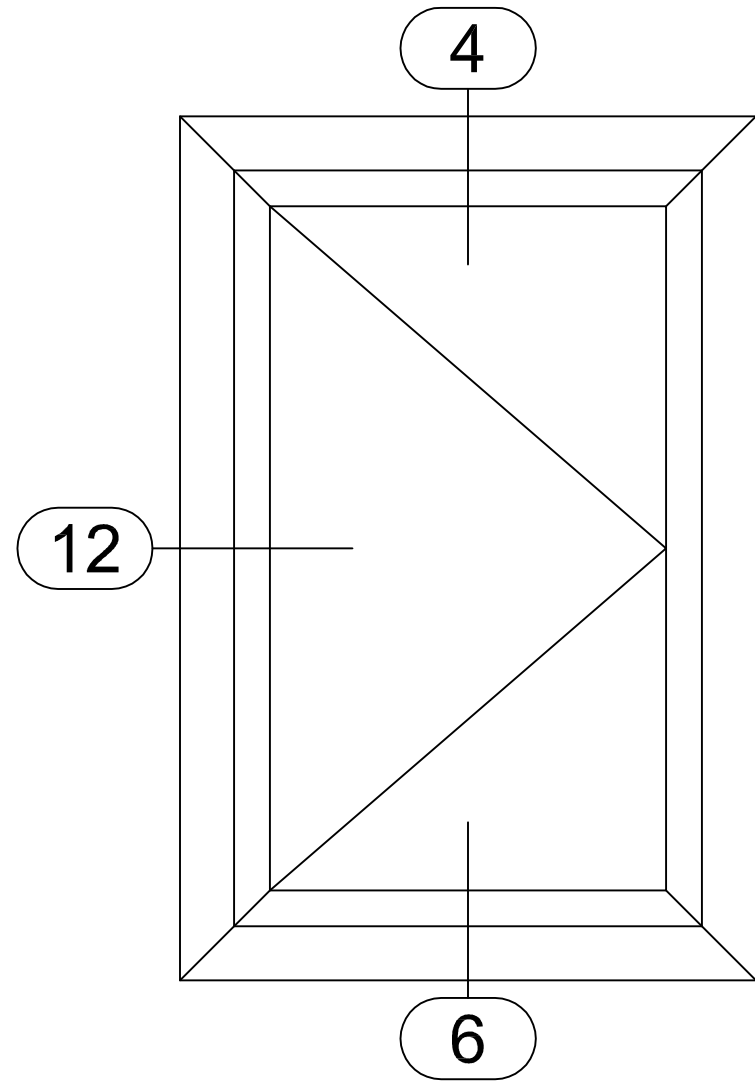

Signature Series 3375

3 3/8" SYSTEM DEPTH

12

4

6

IC001
-INSWINGING CASEMENT-