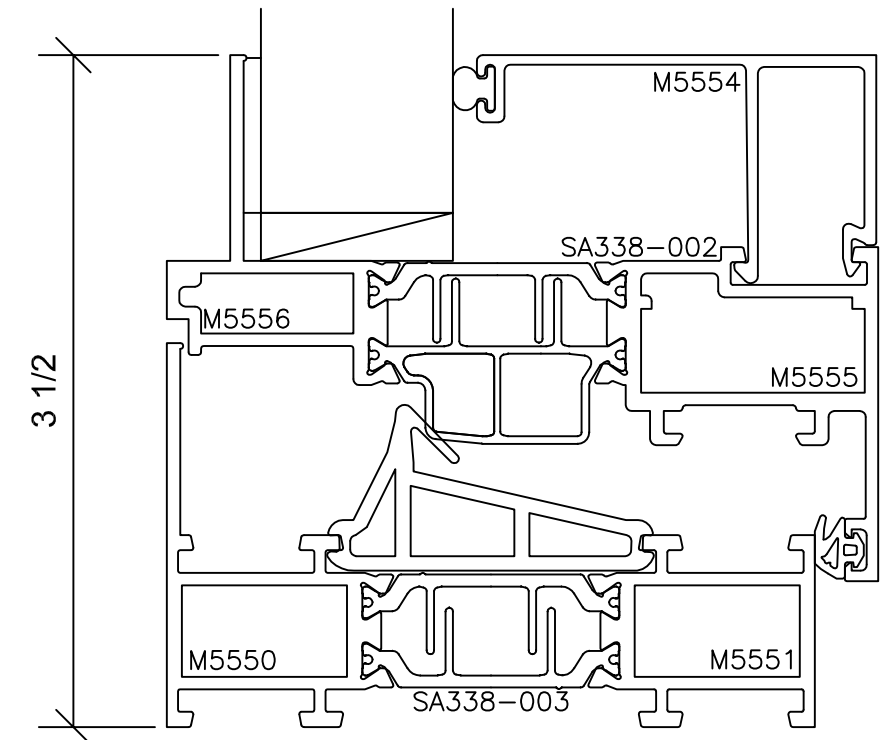

Signature Series 3375

3 3/8" SYSTEM DEPTH

12

4

6

IC001
-INSWINGING CASEMENT-