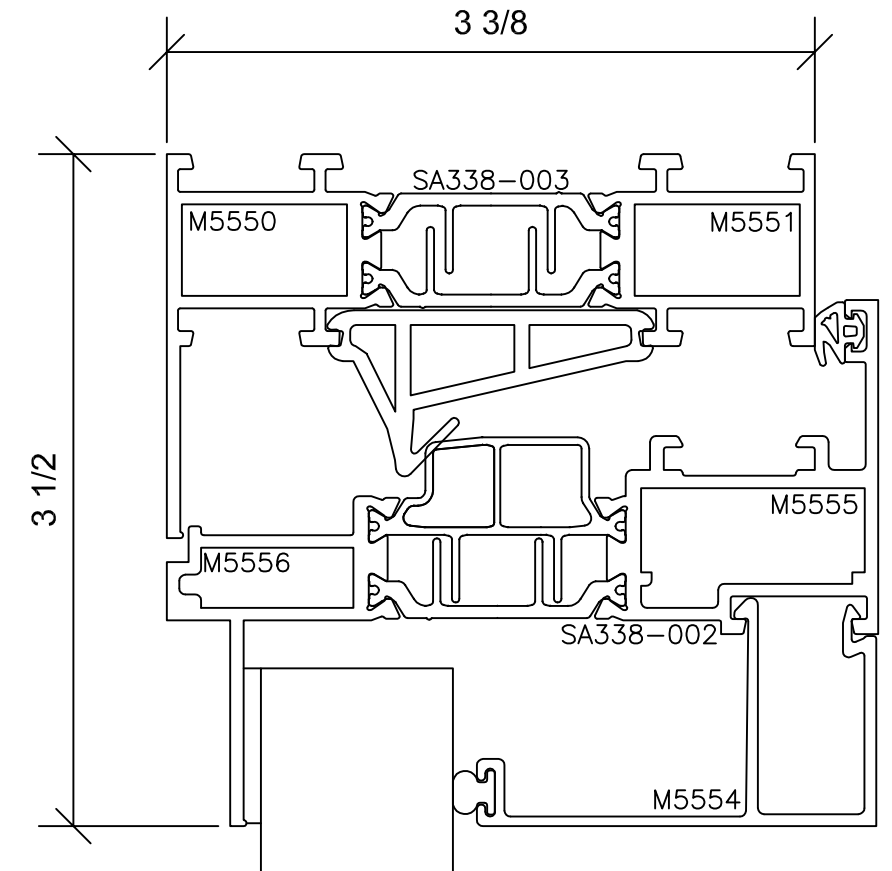

Signature Series 3375

3 3/8" SYSTEM DEPTH

12

4

6

IC001
-INSWINGING CASEMENT-