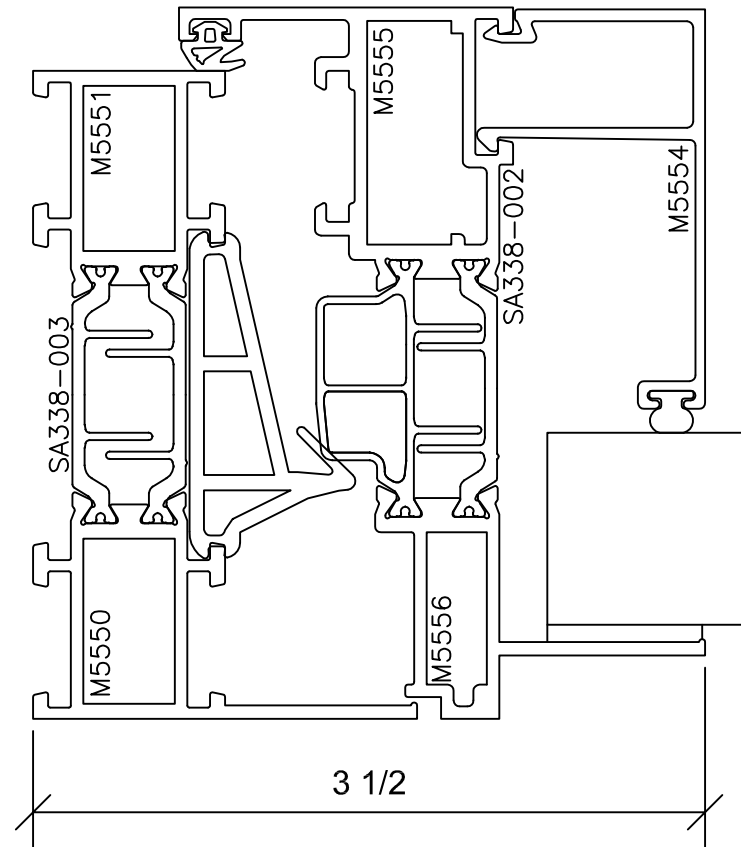

Signature Series 3375

3 3/8" SYSTEM DEPTH

12

4

6

IC001
-INSWINGING CASEMENT-